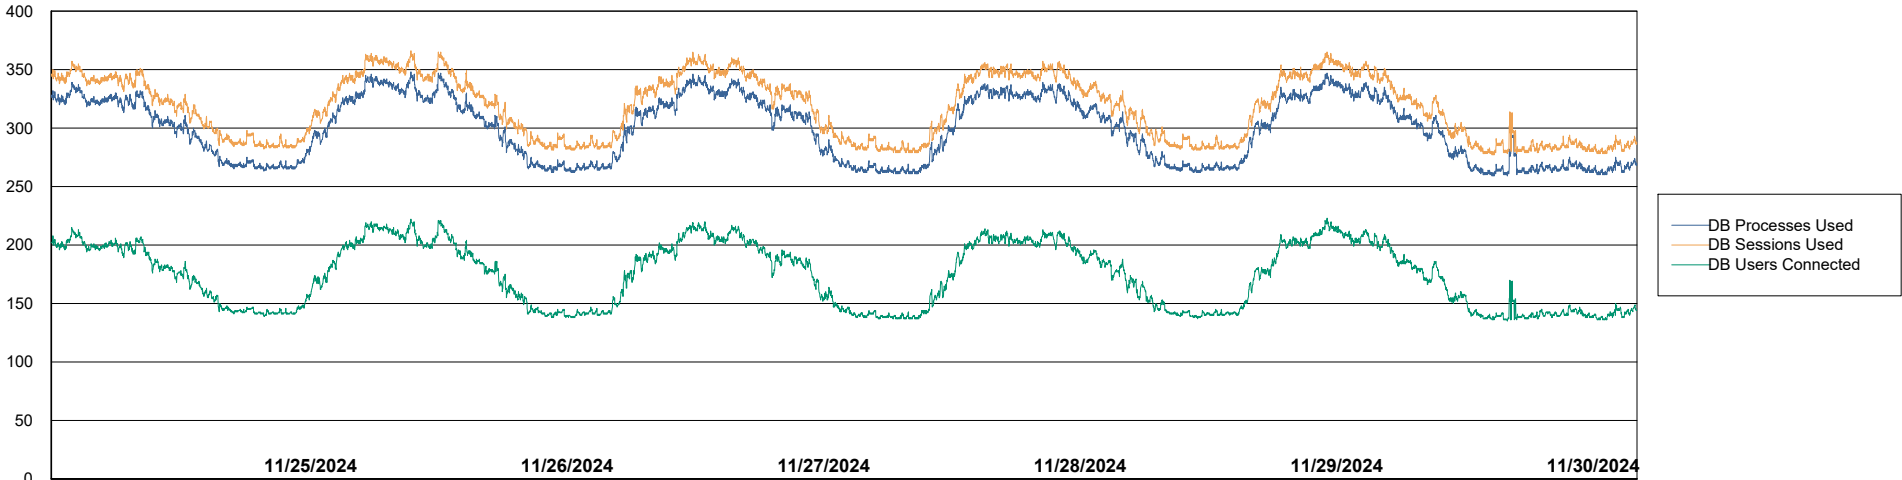

Database Performance KLH_PRD_SRSDDB01_ABS1