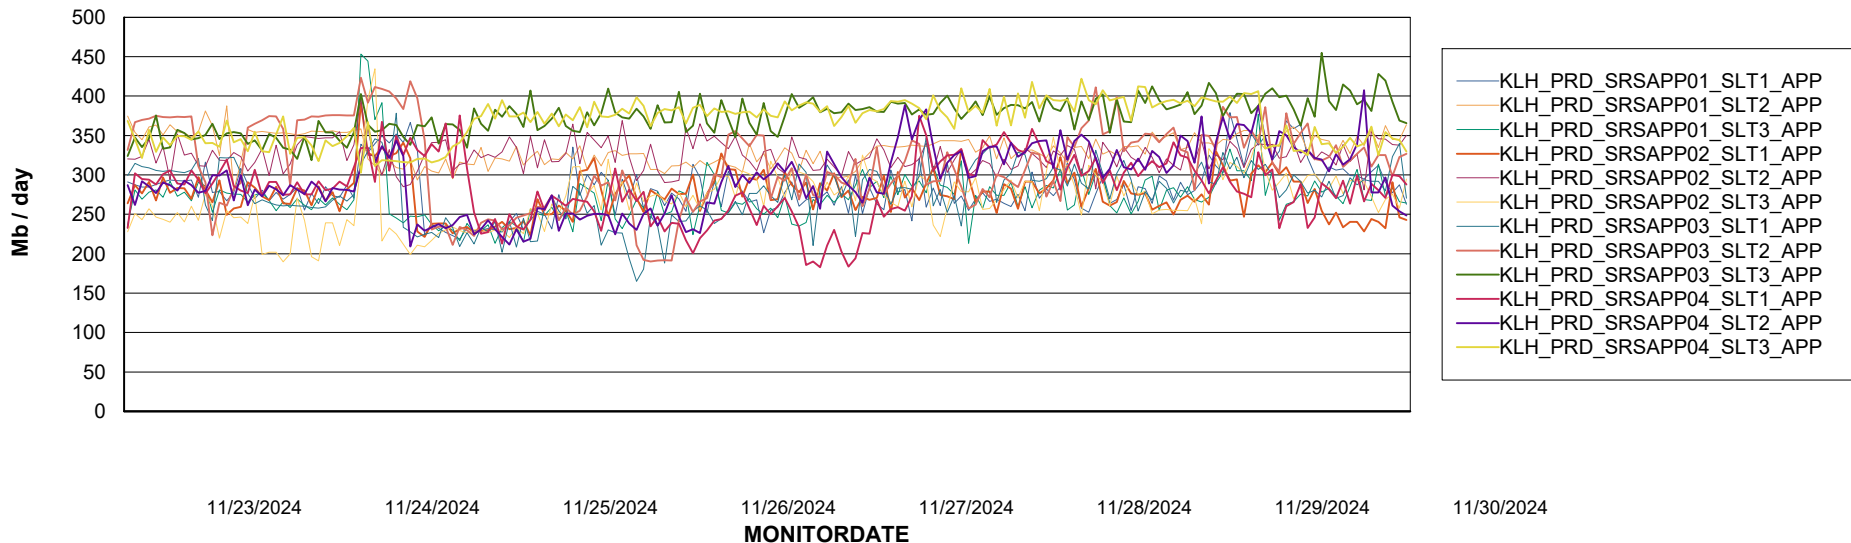

ABSSolute Application Server Services

Avg memory used per ABS Server Service