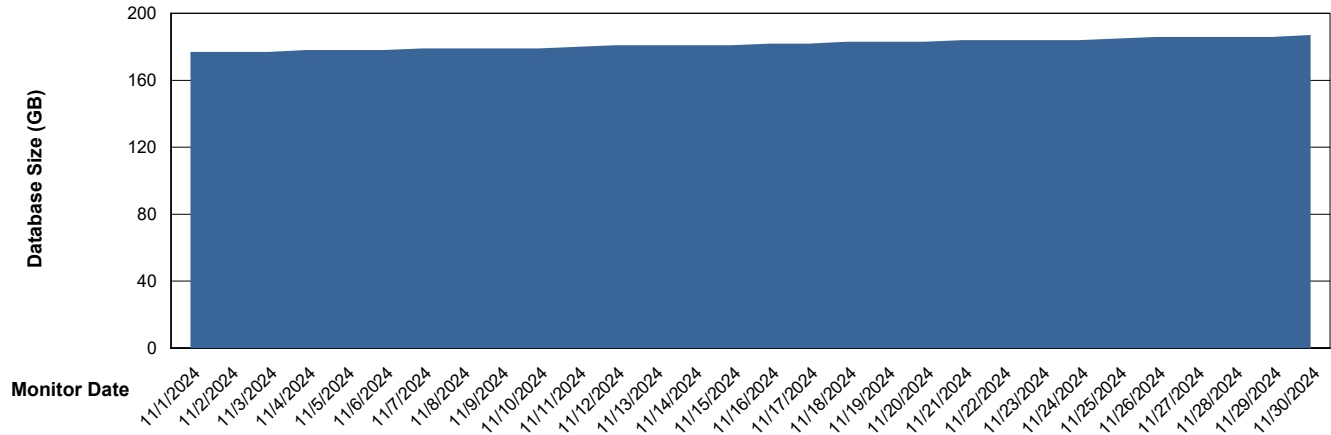

DB Processes Max 1,000
DB Processes Max 4
DB Processes Max 0

Weekly SLA Customer Report

Customer KLH_Production (24/7)
Database ID 139

DATABASE SIZE KLH_PRD_SRSBIDB01_ABS1

Database growth over last month

DATABASE SIZE KLH_PRD_SRSBIDB02_ABS1