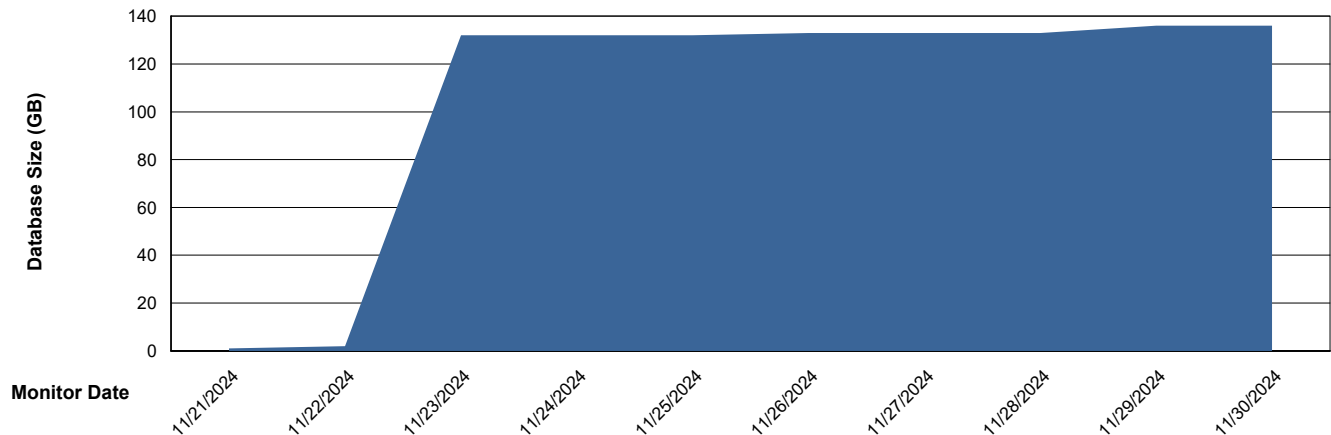

DB Processes Max 1,000
DB Processes Max 4
DB Processes Max 0

Weekly SLA Customer Report

Customer KLH_Production (24/7)
Database ID 139

DATABASE SIZE KLH_PRD_SRSBIDB01_ABS1

Database growth over last month

DATABASE SIZE KLH_PRD_SRSBIDB02_ABS1

Database growth over last month

Weekly SLA Customer Report

Customer KLH_Production (24/7)
Database ID 139

DATABASE SIZE KLH_PRD_SRSDB01_ABS1

Database growth over last month

Weekly SLA Customer Report

Customer KLH_Production (24/7)
 Database ID 139