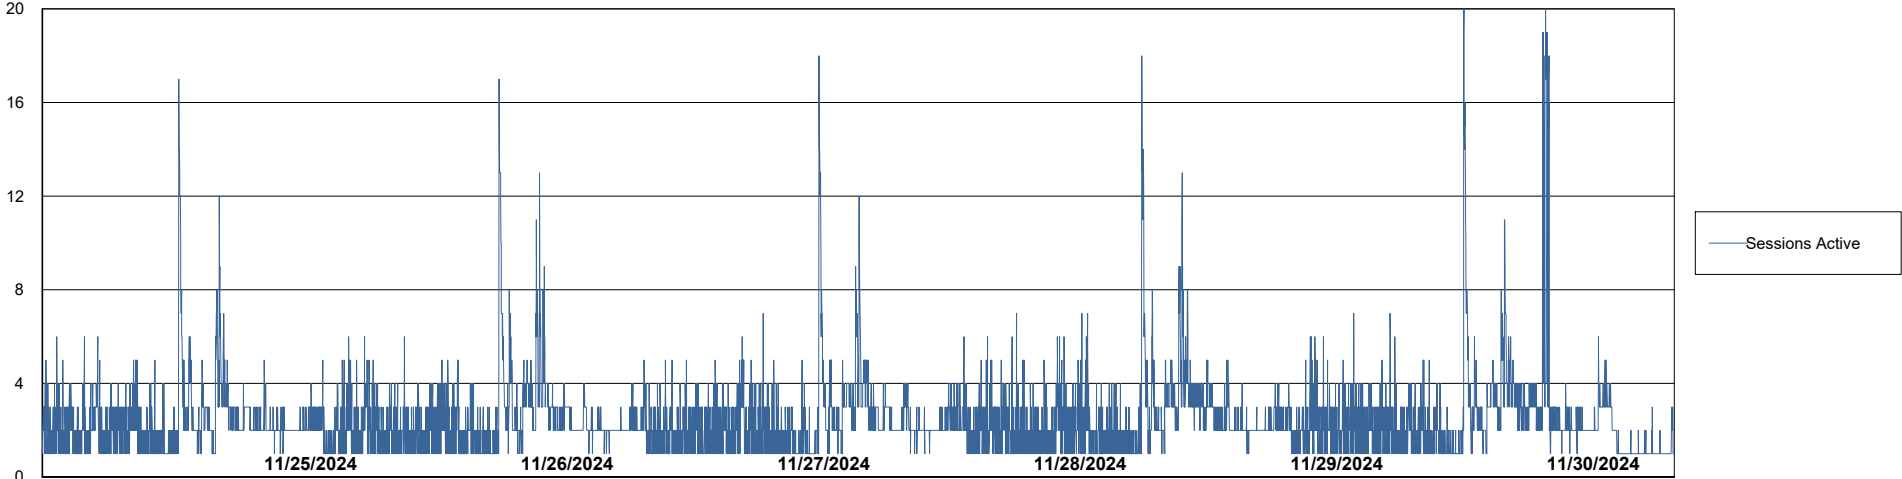

Database Performance KLH_PRD_SRSDDB01_ABS1