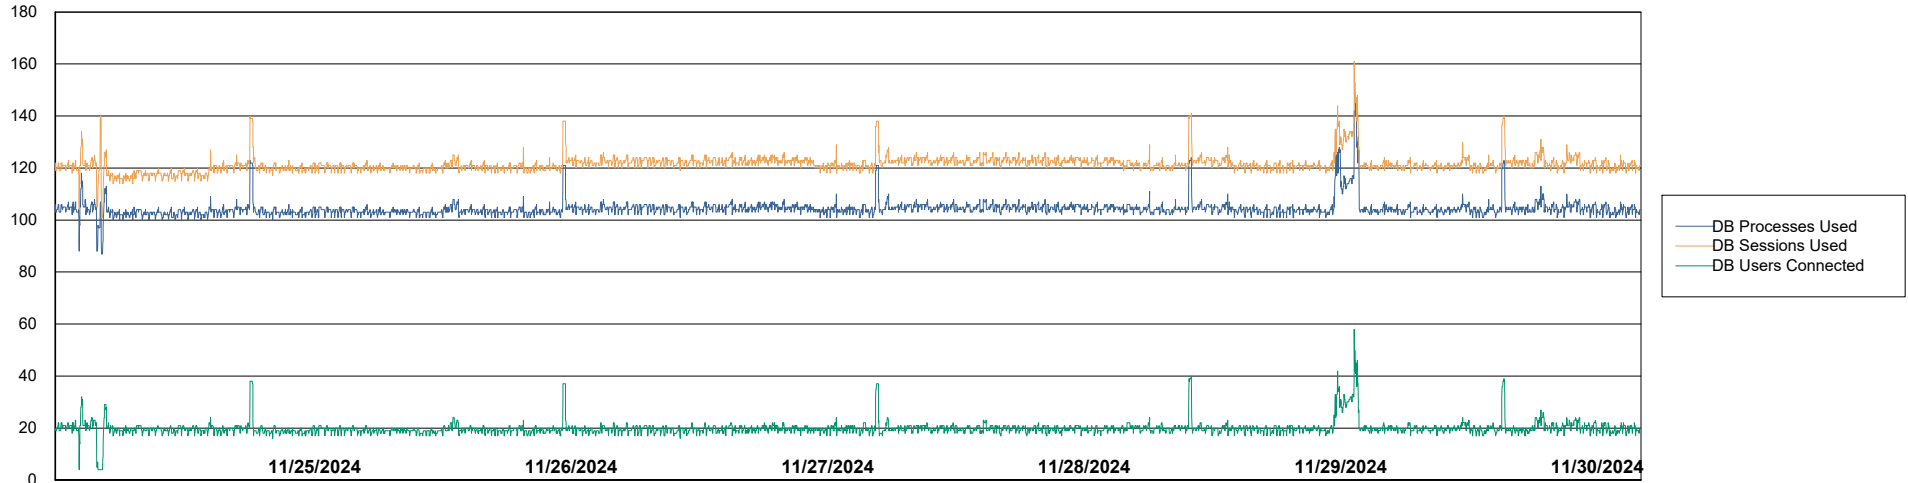

Weekly SLA Customer Report

Customer KLH_Production (24/7)
Database ID 139

Database Performance KLH_PRD_SRSBIDB01_ABS1

Weekly SLA Customer Report

Customer KLH_Production (24/7)
Database ID 139

Database Performance KLH_PRD_SRSBIDB02_ABS1