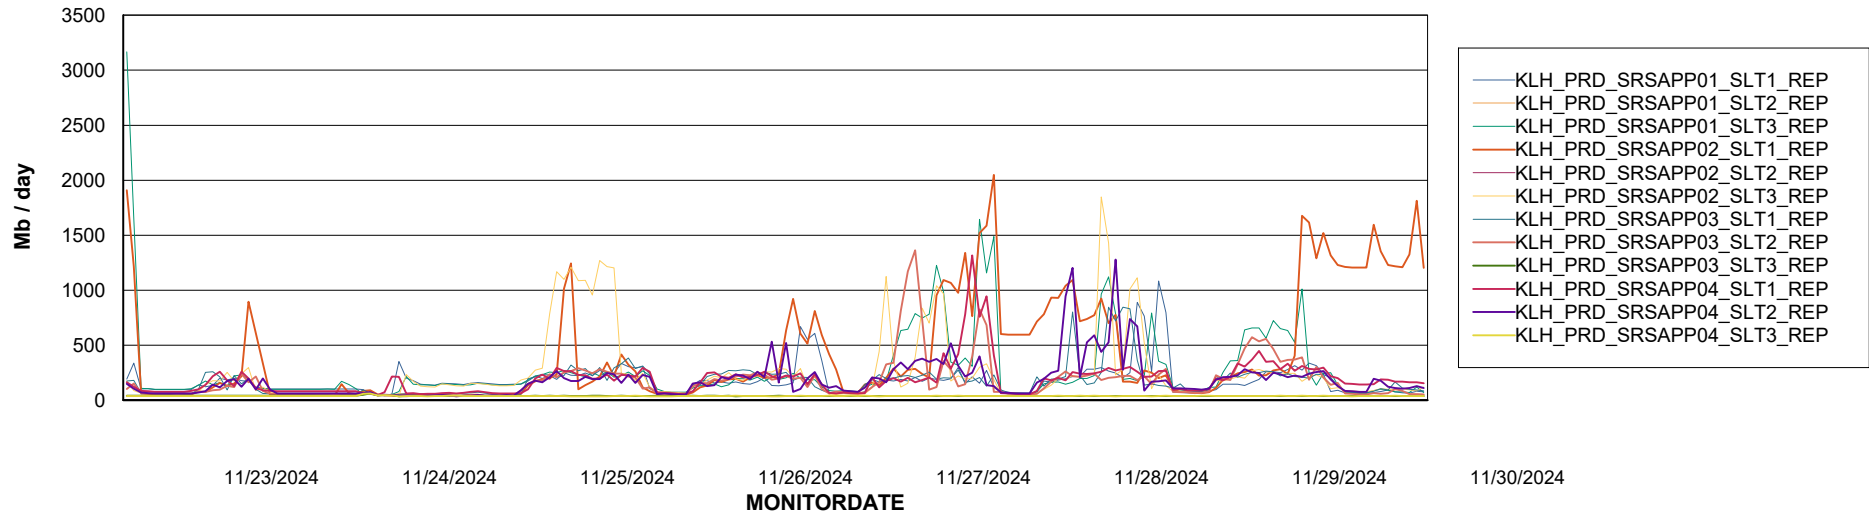

ABSSolute Application ReportServer Services

Avg memory used per ReportServer Service