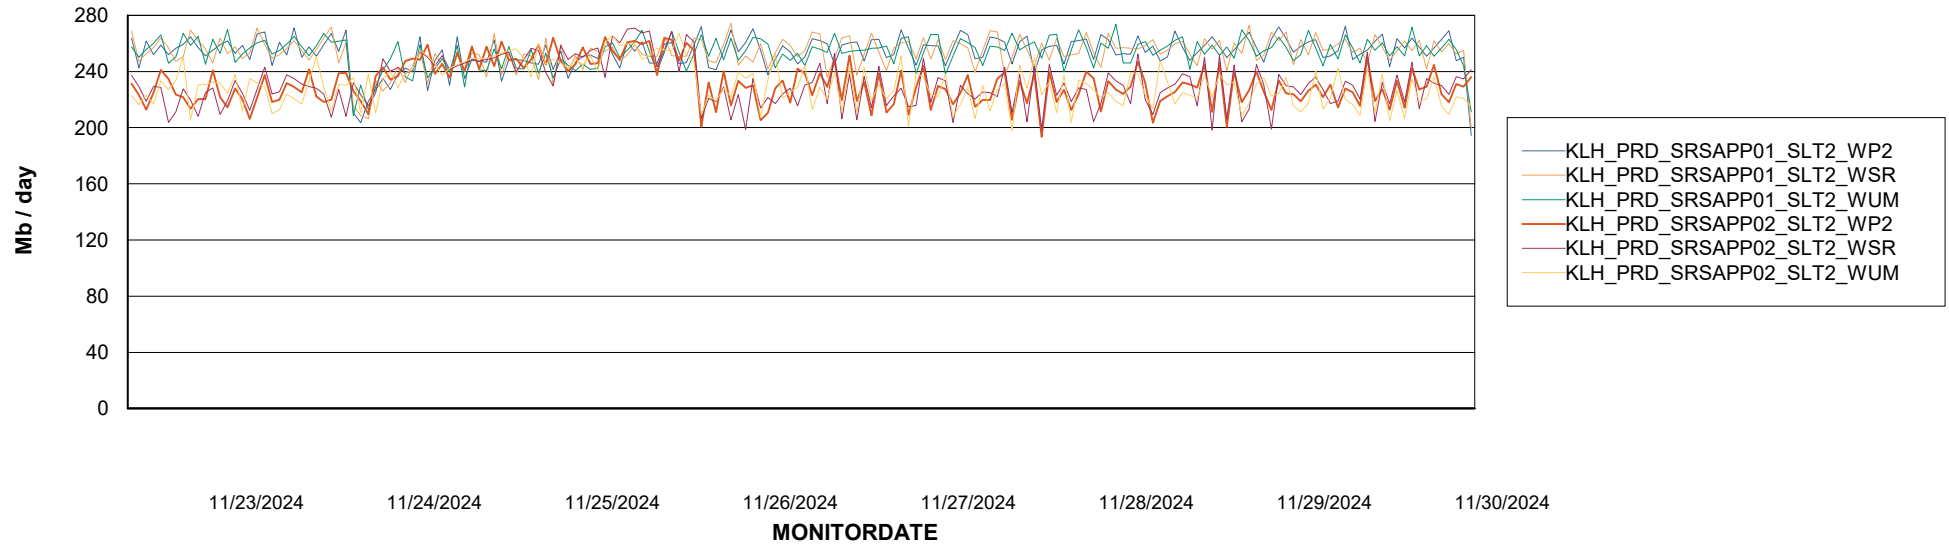

ABSolute Web Component Services

Avg memory used per ABS Web component