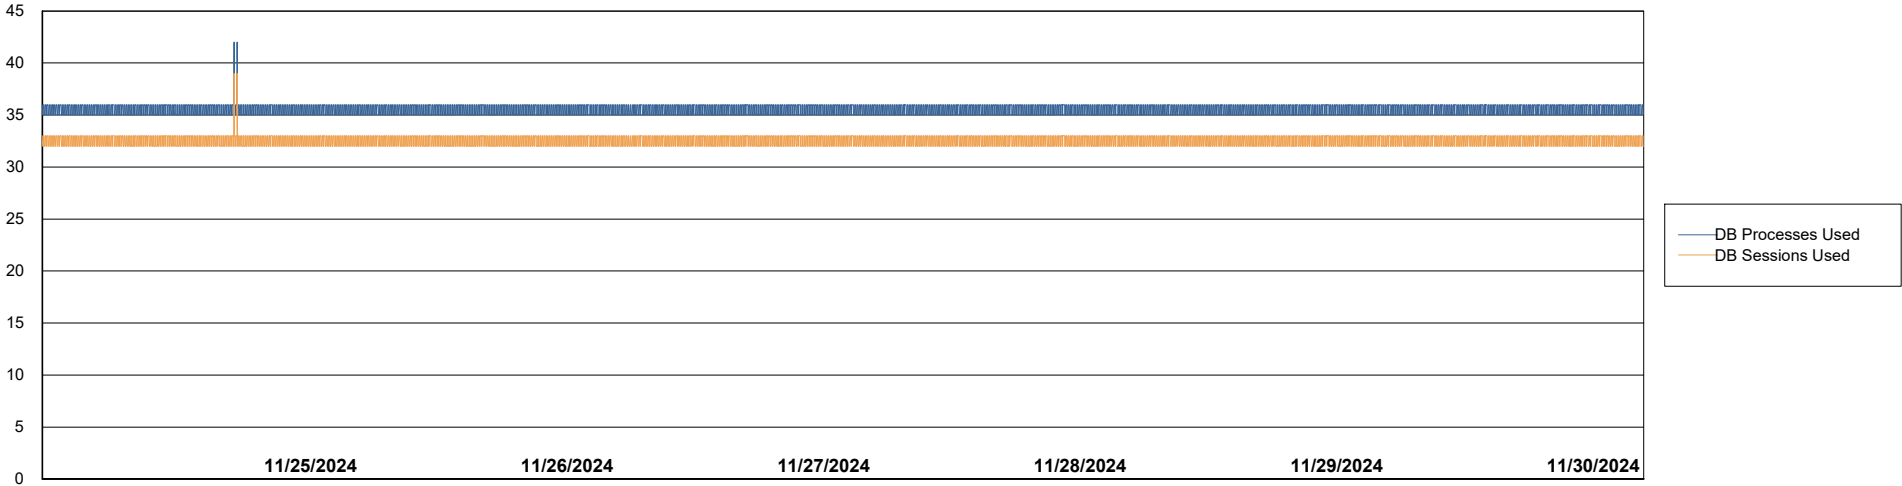

Database Performance KLA_STB_KLAHQORA06_DB_HSBABS1

DB Processes Max 1,000