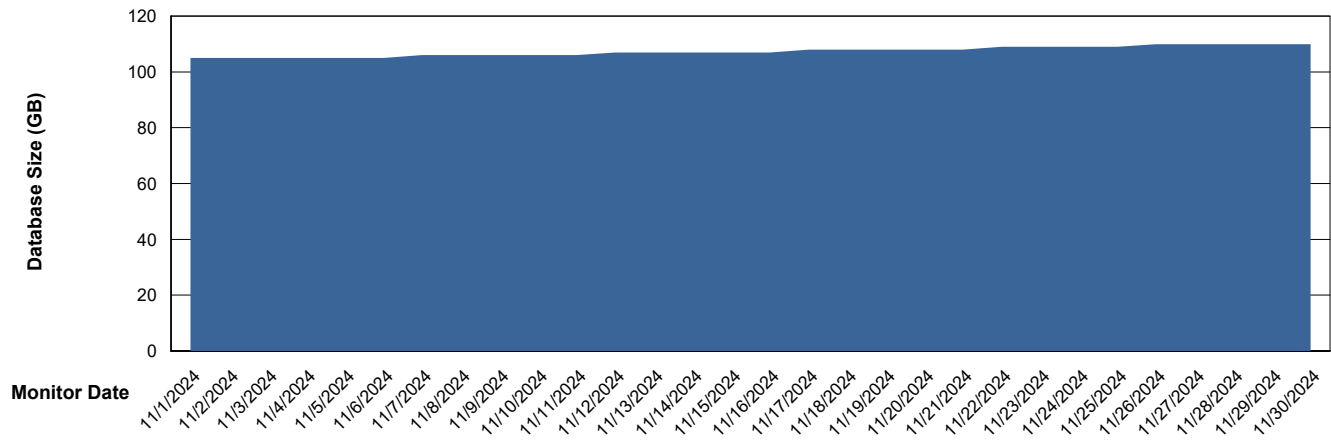

Customer KBR OCI TOR Production
Database ID 200

DATABASE SIZE KBR-BI-TOR_PROD_ABS1

Database growth over last month

DATABASE SIZE KBR-DBS1-TOR_PROD_ABS1

Database growth over last month

Weekly SLA Customer Report