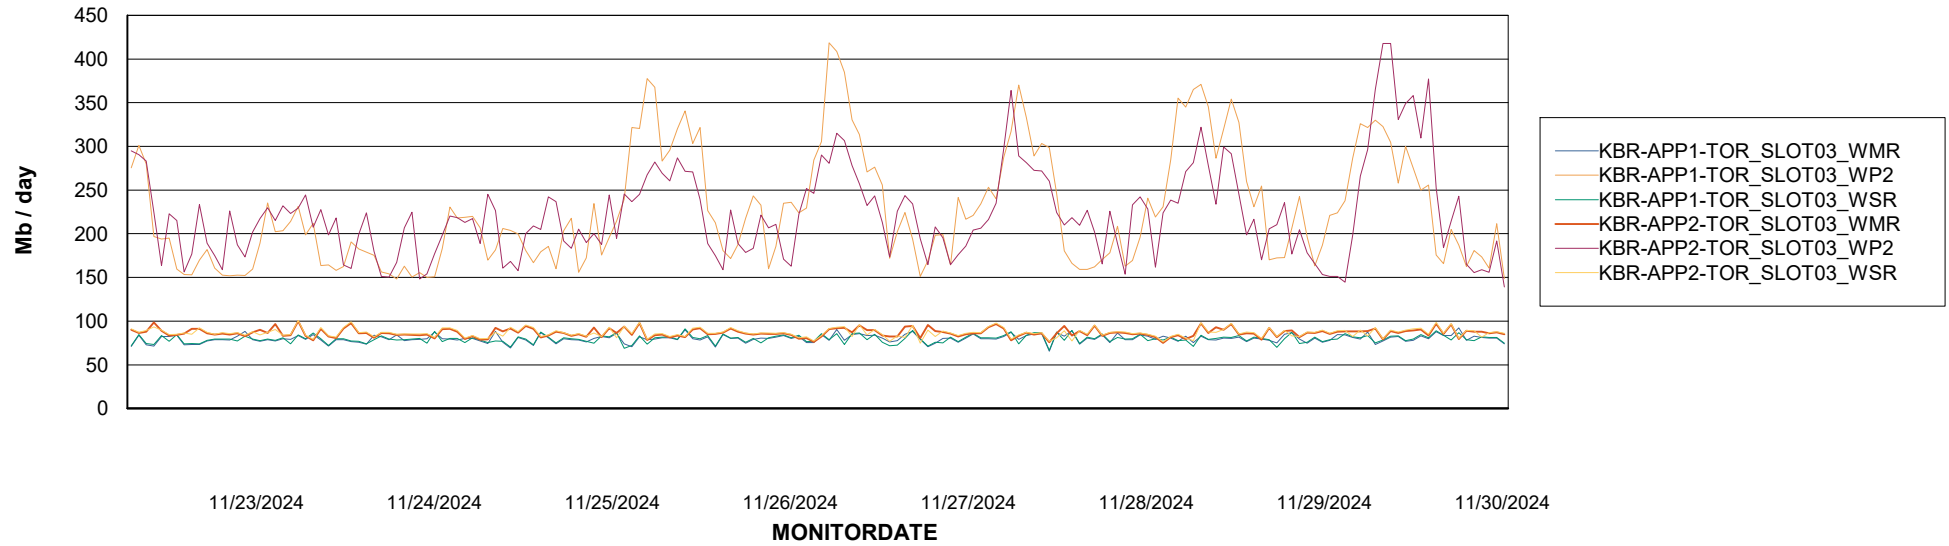

ABSolute Web Component Services

Avg memory used per ABS Web component