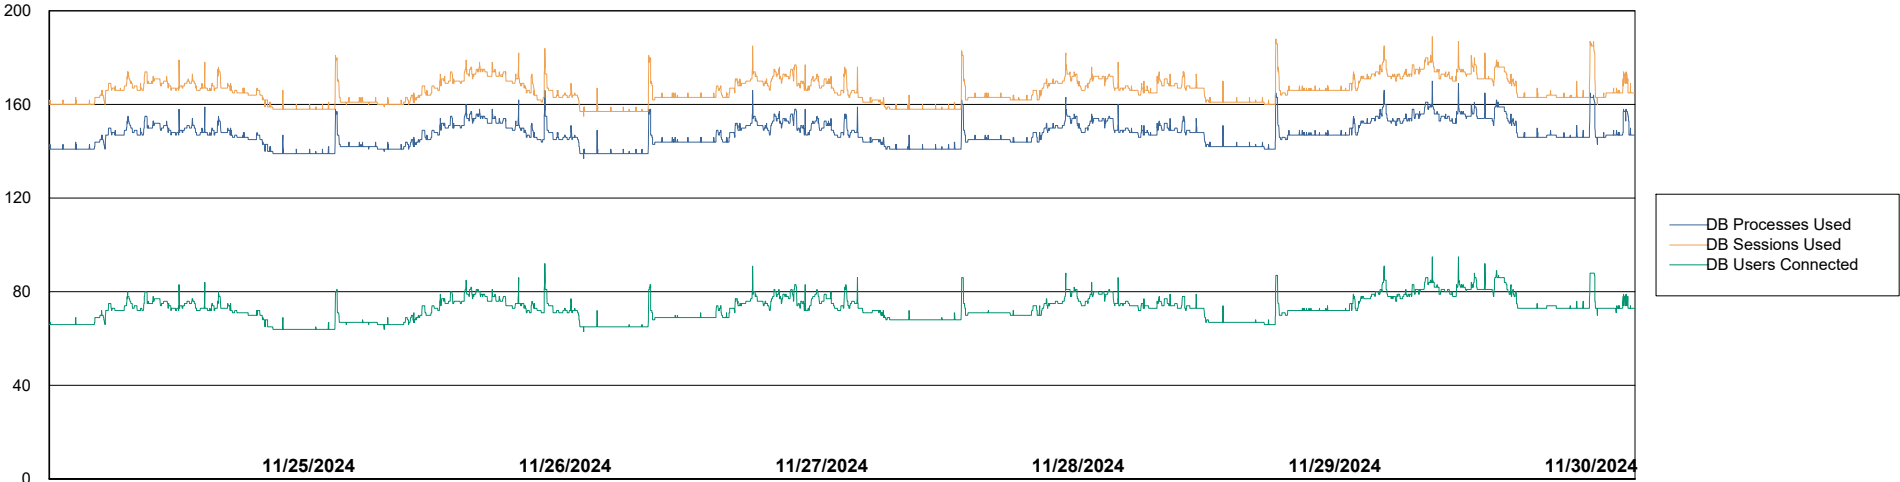

Weekly SLA Customer Report

Customer KBR OCI TOR Production
Database ID 200

Database Performance KBR-BI-TOR_PROD_ABS1

Weekly SLA Customer Report

Customer KBR OCI TOR Production
Database ID 200

Database Performance KBR-DBS1-TOR_PROD_ABS1