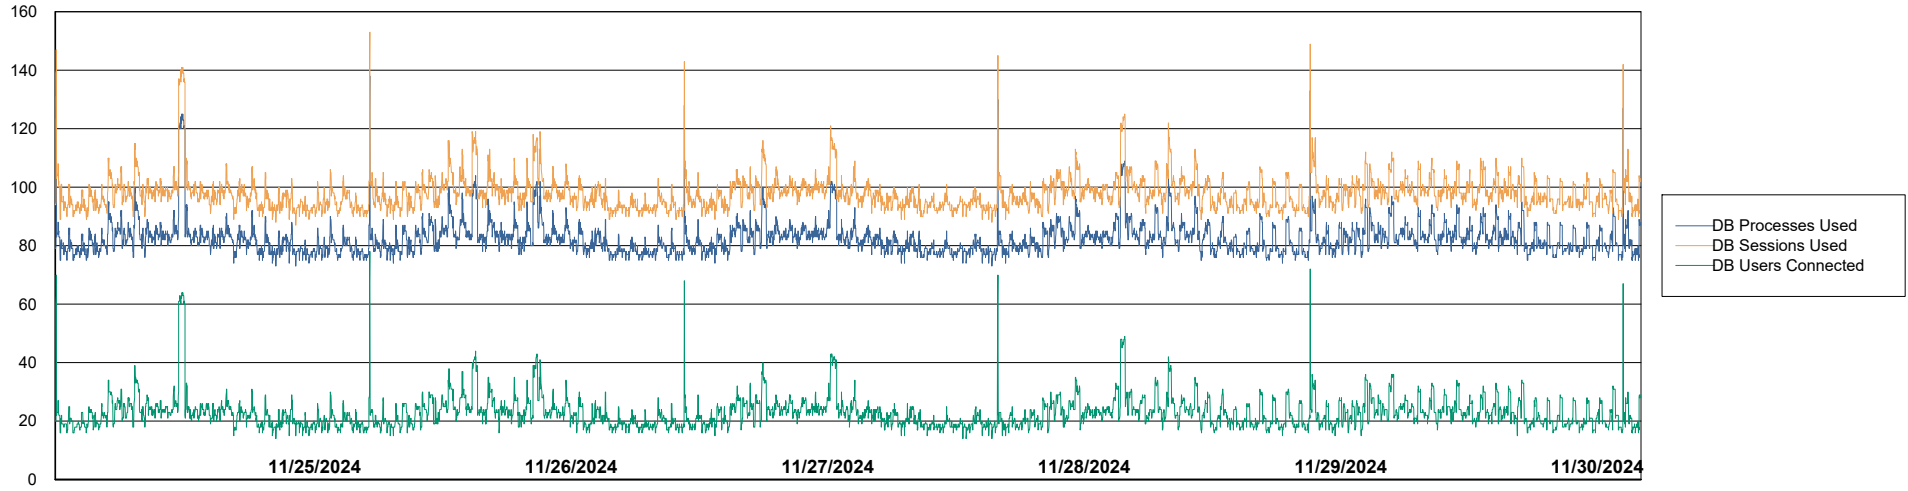

Database Performance KBR-BI-TOR_PROD_ABS1