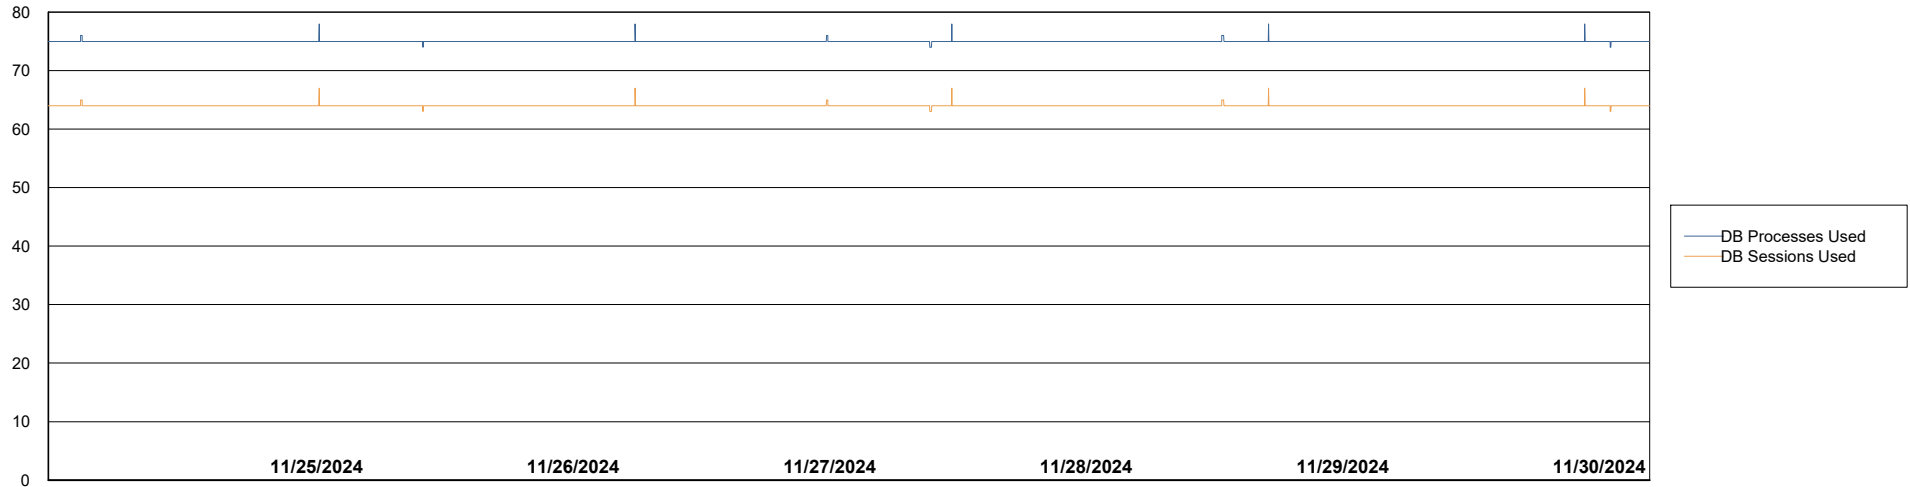

Database Performance KBR-DBS2-TOR_PROD_HSBABS1

DB Processes Max 4
DB Processes Max 0
DB Processes Max 1,000