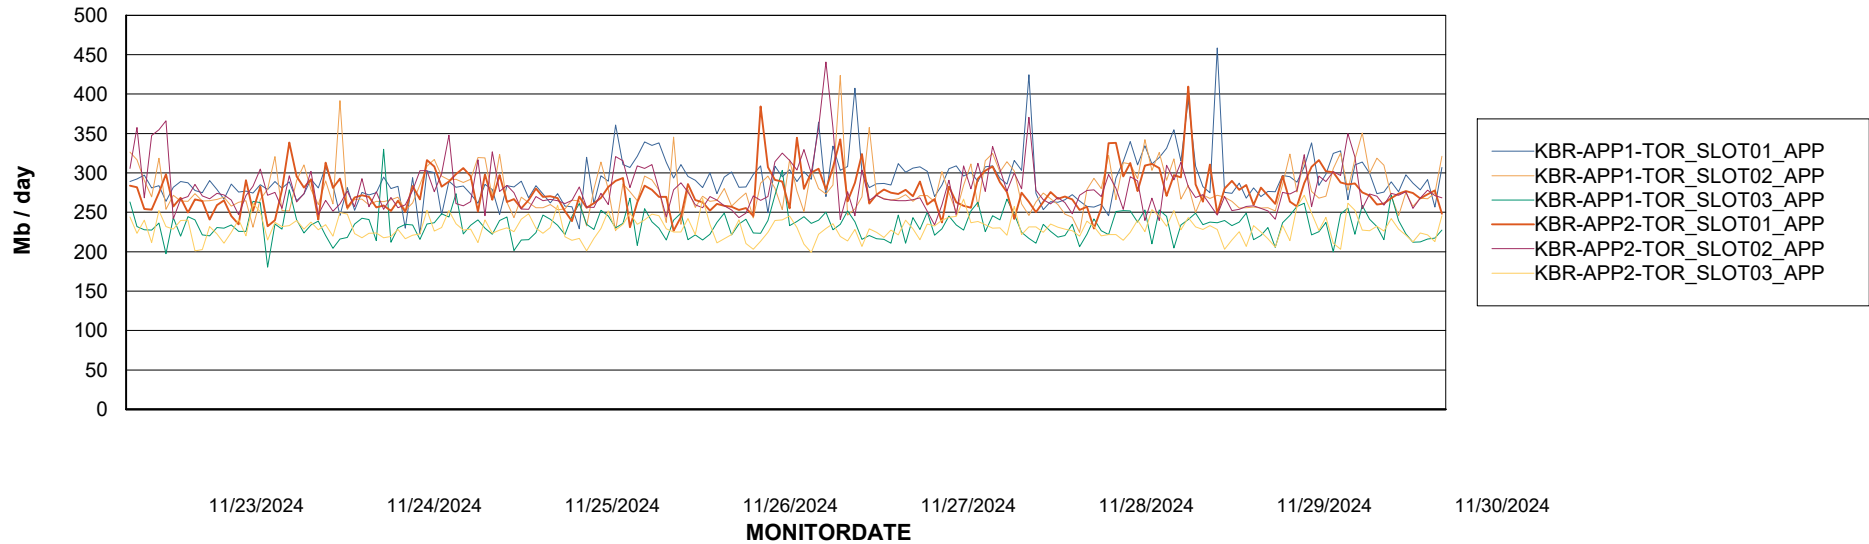

ABSSolute Application Server Services

Avg memory used per ABS Server Service