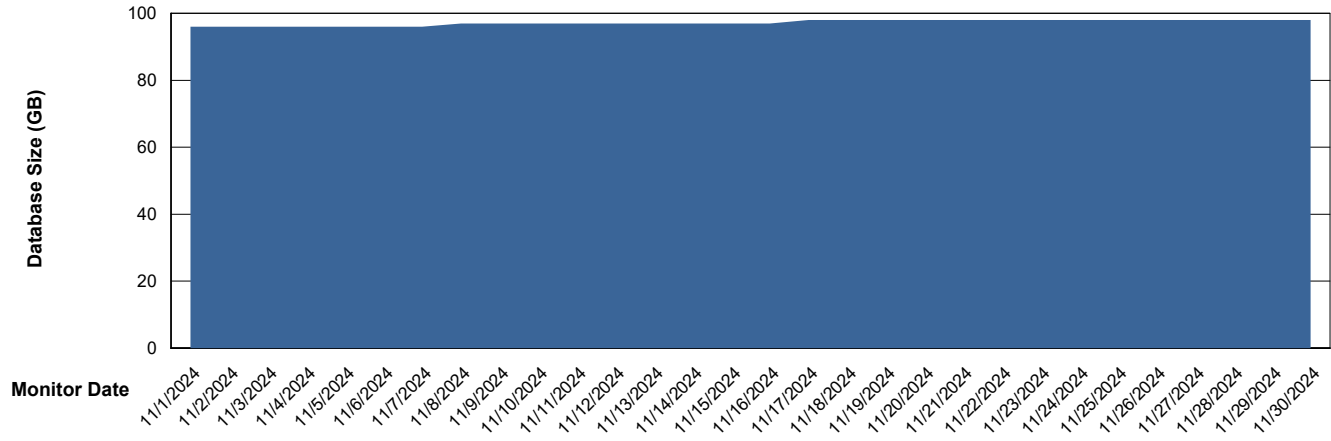

DATABASE SIZE KBR-BI-TOR_PROD_ABS1

Database growth over last month