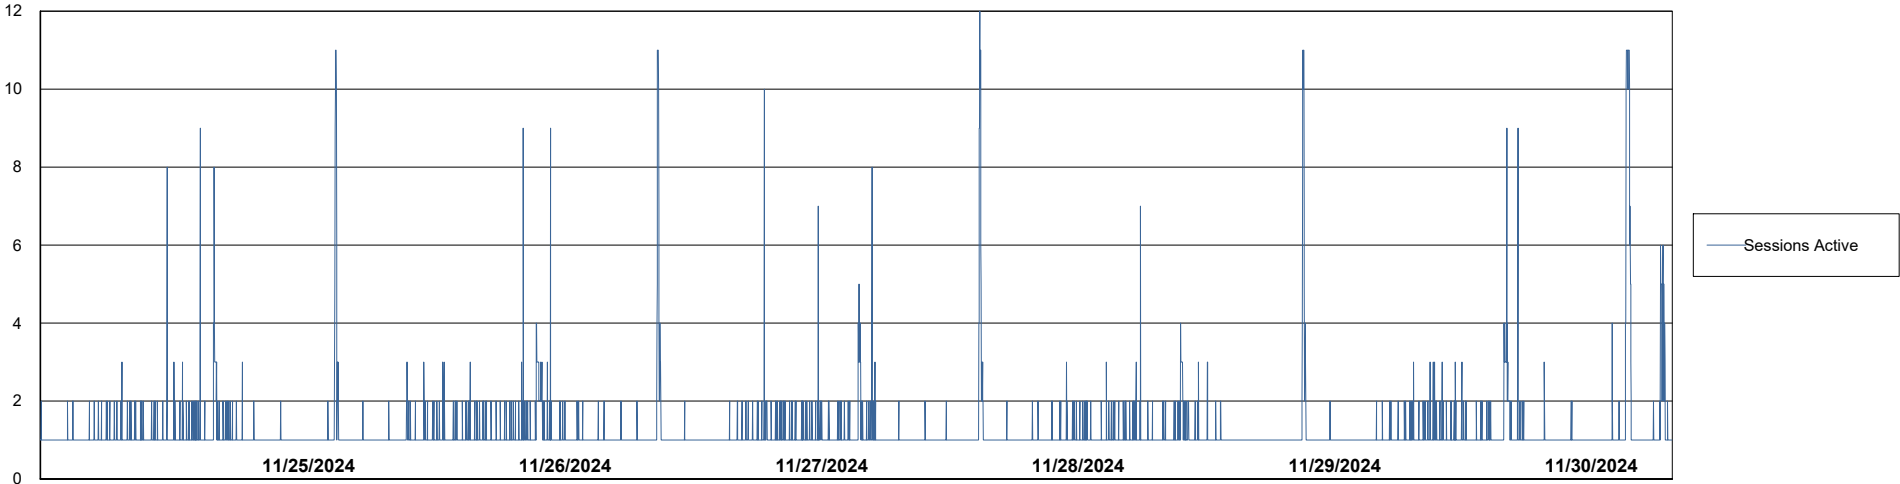

Weekly SLA Customer Report

Customer KBR OCI TOR Production
Database ID 200

Database Performance KBR-BI-TOR_PROD_ABS1

Weekly SLA Customer Report

Customer KBR OCI TOR Production
Database ID 200

Database Performance KBR-DBS1-TOR_PROD_ABS1