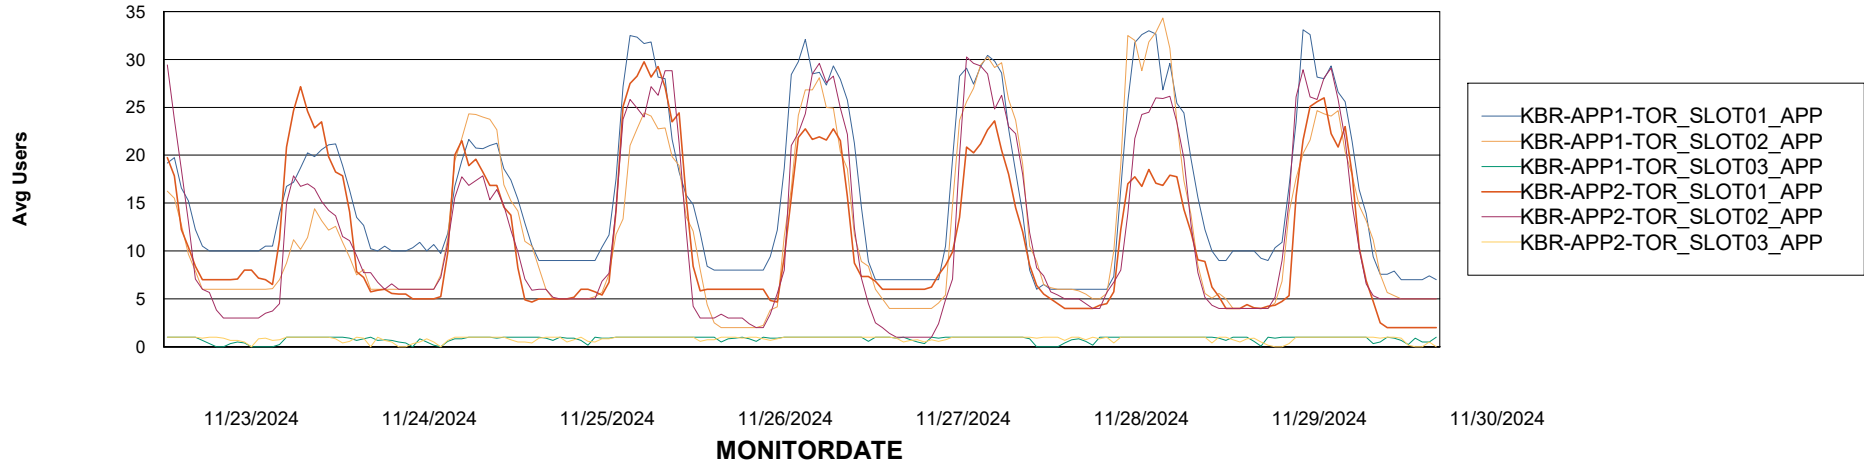

Avg users per day per ABS server