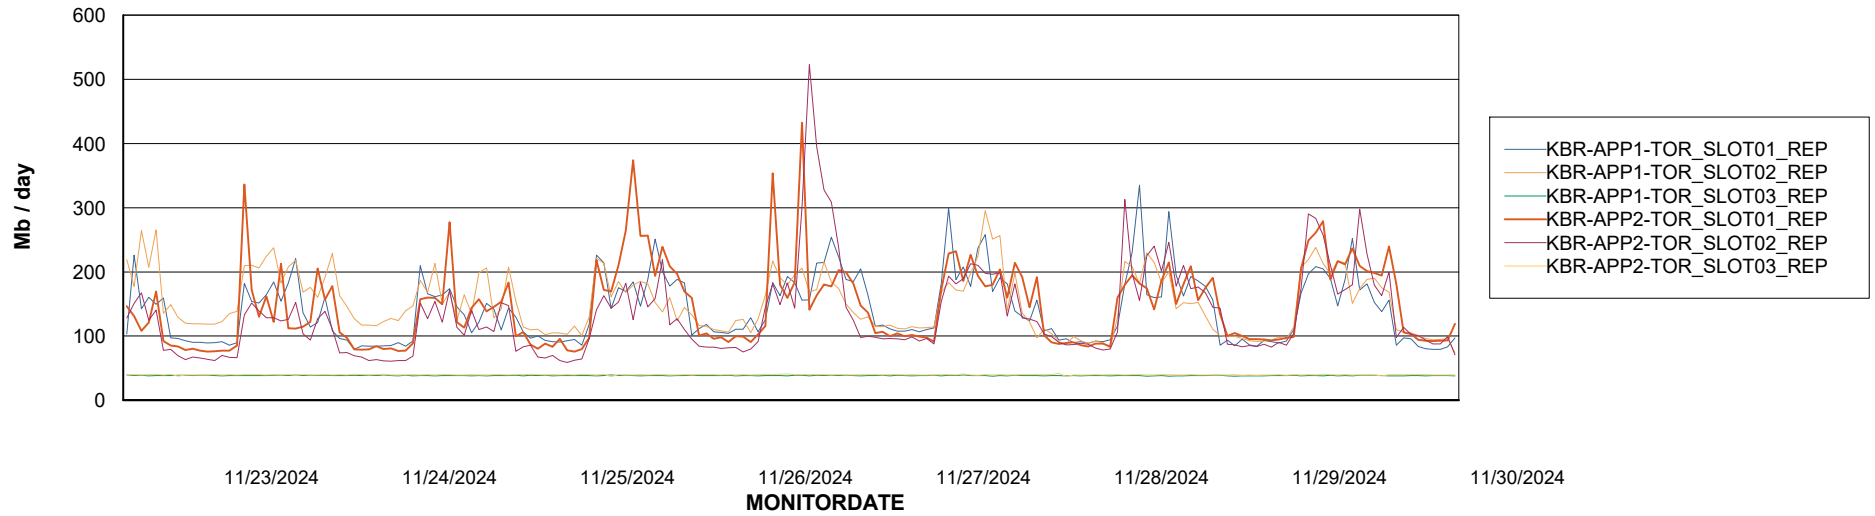

Avg memory used per ABS Server Service

Avg users per day per ABS server

Weekly SLA Customer Report

Customer KBR OCI TOR Production
Database ID 200

ABSSolute Application ReportServer Services

Avg memory used per ReportServer Service