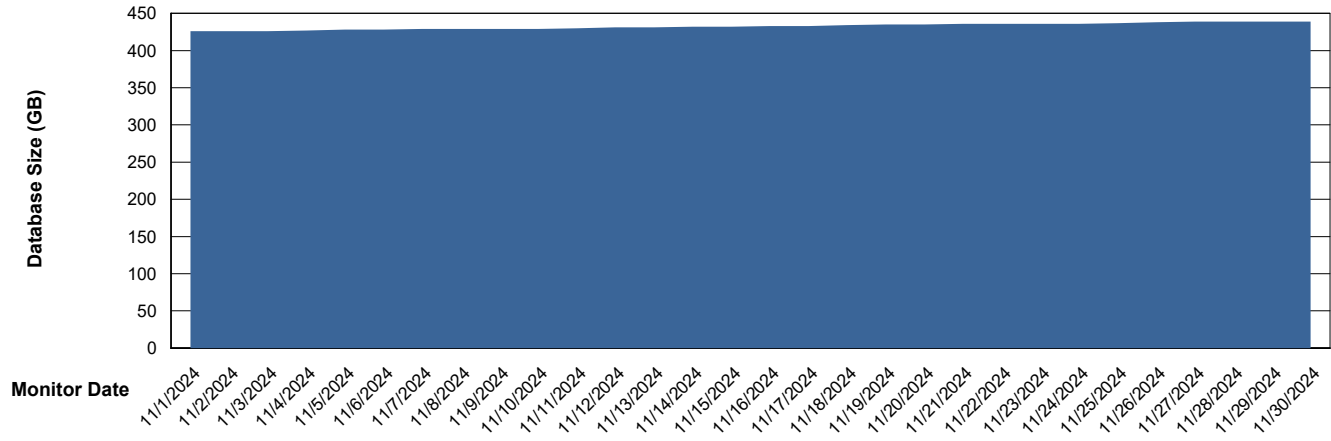

Weekly SLA Customer Report

Customer JSG_Production (24/7)
Database ID 102

Database Performance JSG_PRD_BASHIR_DB_ABS1

Weekly SLA Customer Report

Customer JSG_Production (24/7)
Database ID 102

Database Performance JSG_PRD_PICARD_DB_ABS1

DB Processes Max 0
DB Processes Max 4
DB Processes Max 1,000

Weekly SLA Customer Report

Customer JSG_Production (24/7)
Database ID 102

Database Performance JSG_PRD_RIKER_DB_HSBABS1

Weekly SLA Customer Report

Customer JSG_Production (24/7)
Database ID 102

DATABASE SIZE JSG_PRD_BASHIR_DB_ABS1

Database growth over last month

DATABASE SIZE JSG_PRD_RIKER_DB_HSBABS1

Database growth over last month

Weekly SLA Customer Report