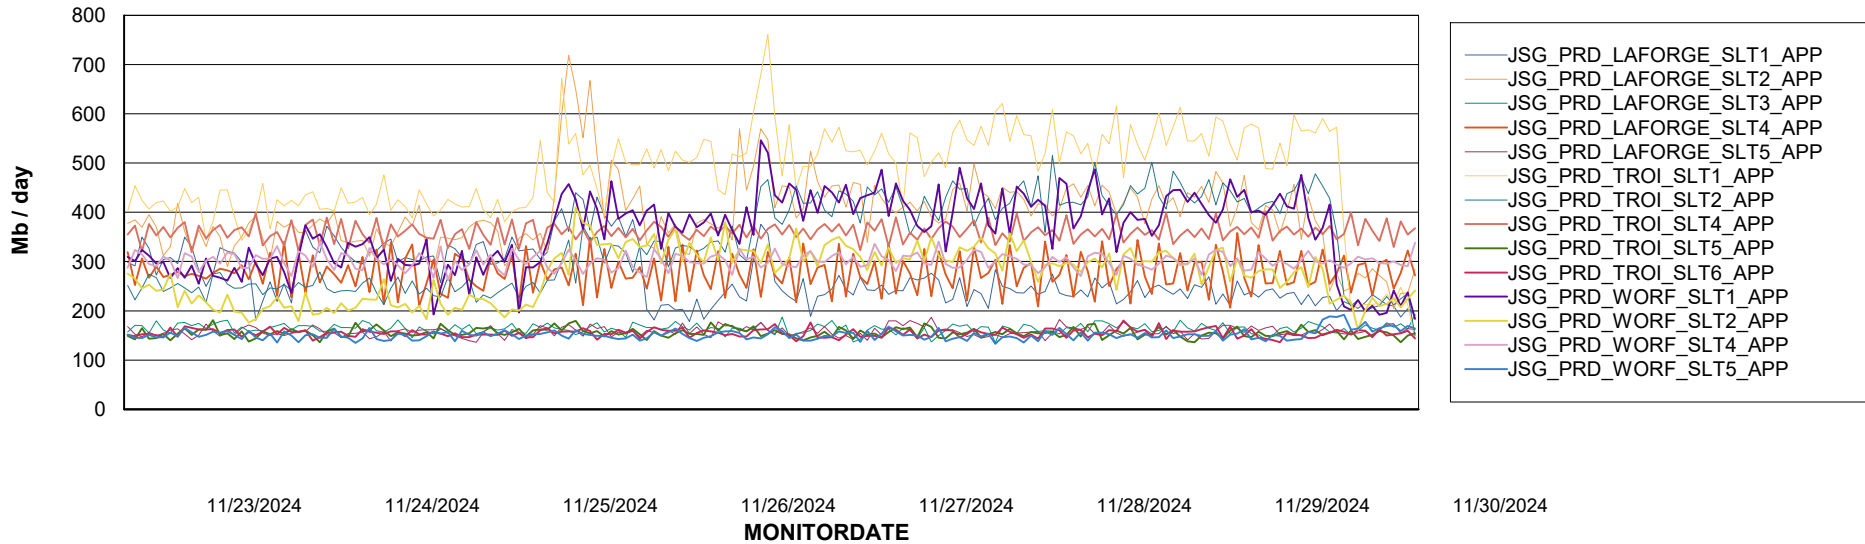

ABSSolute Application Server Services

Avg memory used per ABS Server Service