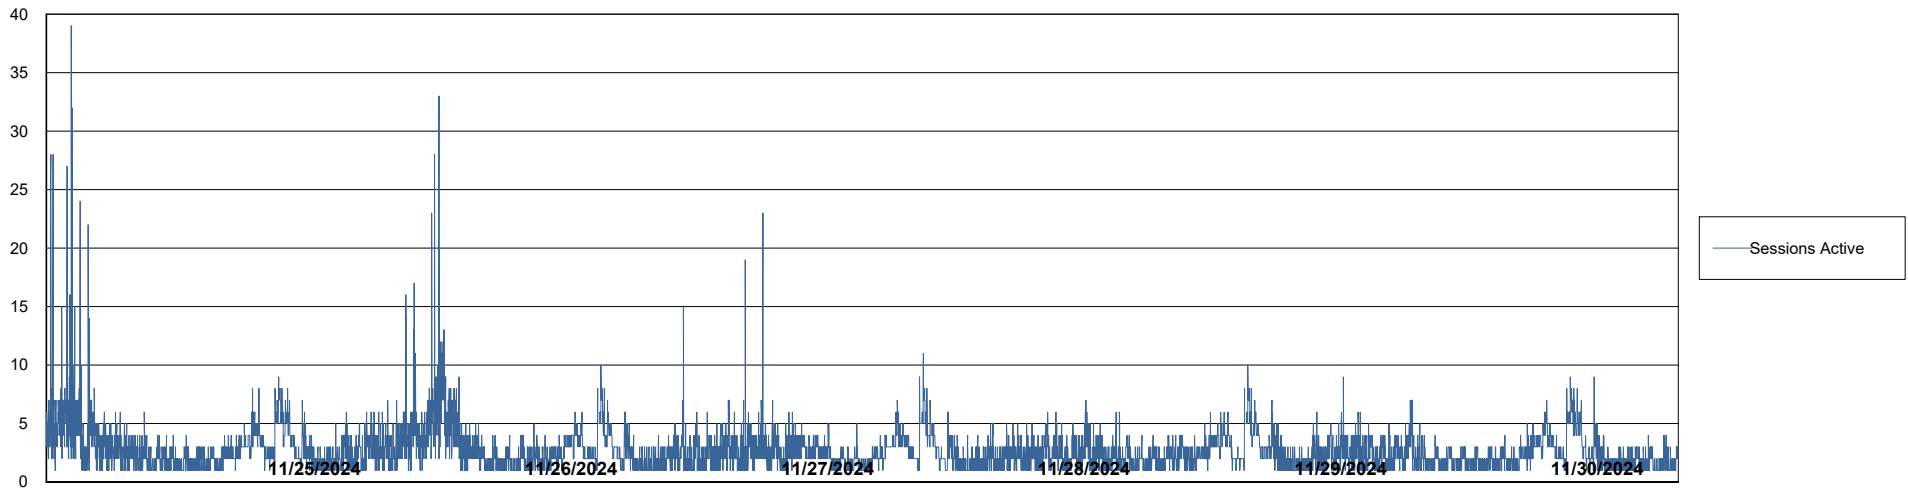

DB Processes Max 0
DB Processes Max 4
DB Processes Max 1,000

Weekly SLA Customer Report

Customer JSG_Production (24/7)
Database ID 102

Database Performance JSG_PRD_RIKER_DB_HSBABS1

Weekly SLA Customer Report