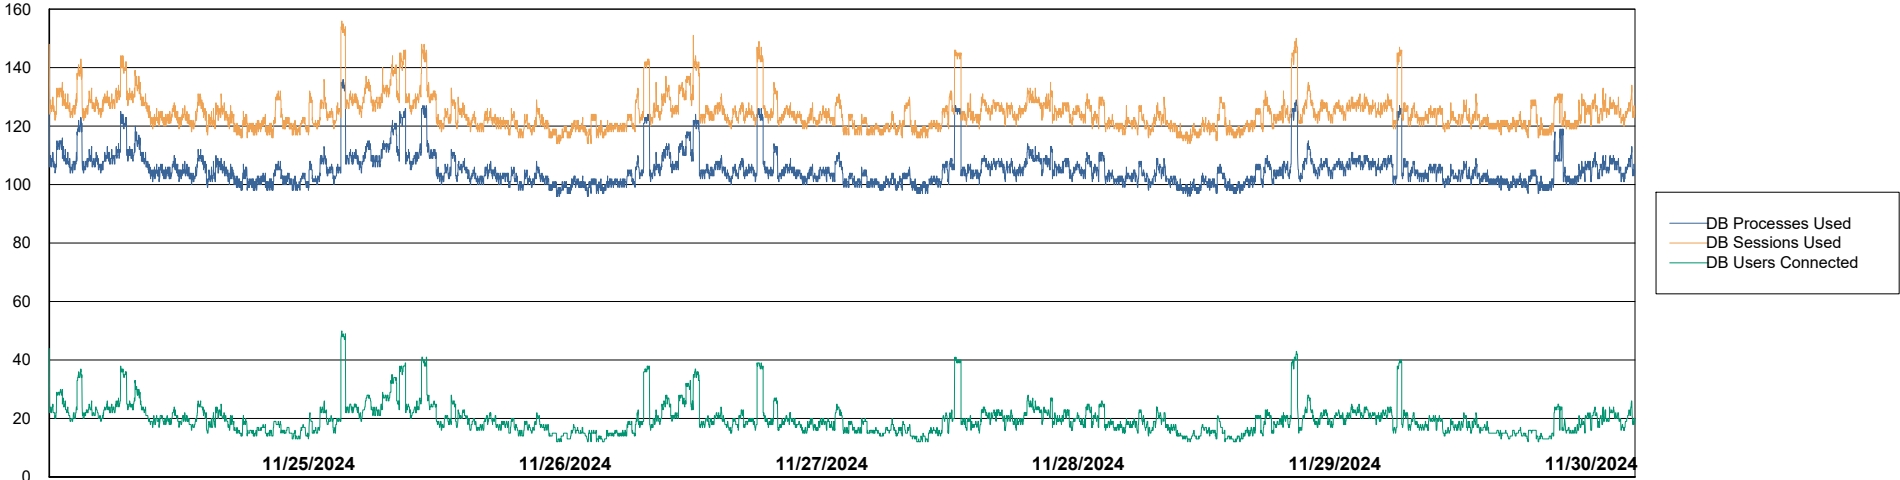

Database Performance JSG_PRD_BASHIR_DB_ABS1