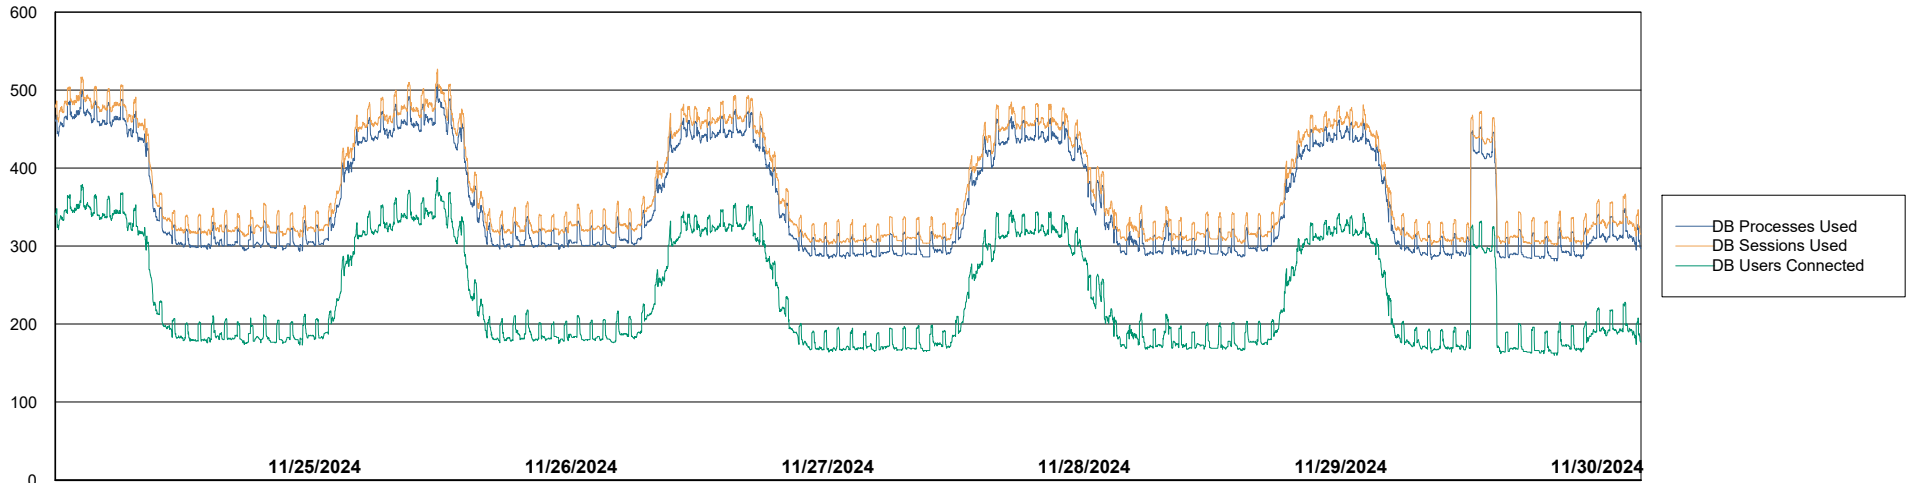

DB Processes Max 0
DB Processes Max 4
DB Processes Max 1,000

Weekly SLA Customer Report

Customer JSG_Production (24/7)
Database ID 102

Database Performance JSG_PRD_RIKER_DB_HSBABS1

Weekly SLA Customer Report