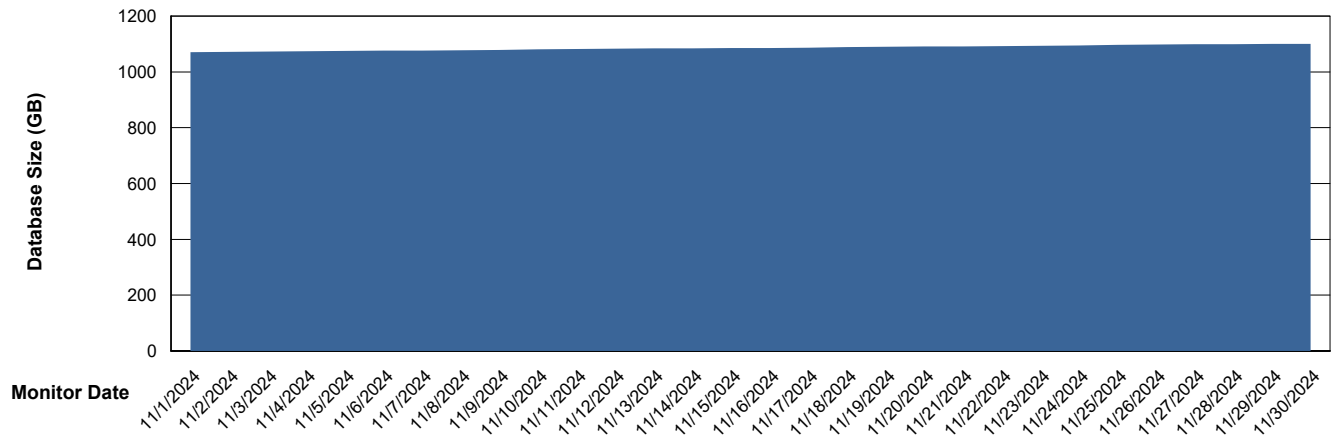

Customer JSG_Production (24/7)
Database ID 102

DATABASE SIZE JSG_PRD_BASHIR_DB_ABS1

Database growth over last month

DATABASE SIZE JSG_PRD_RIKER_DB_HSBABS1

Database growth over last month

Weekly SLA Customer Report