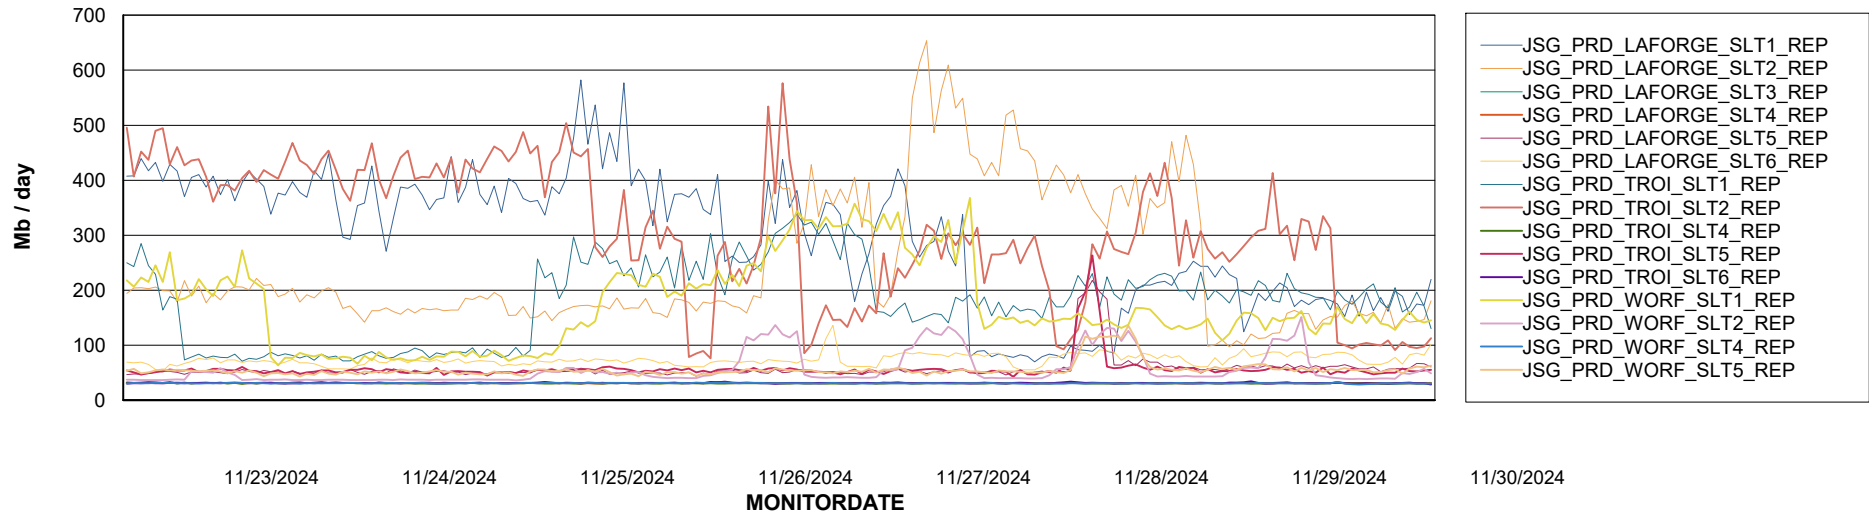

ABSSolute Application ReportServer Services

Avg memory used per ReportServer Service