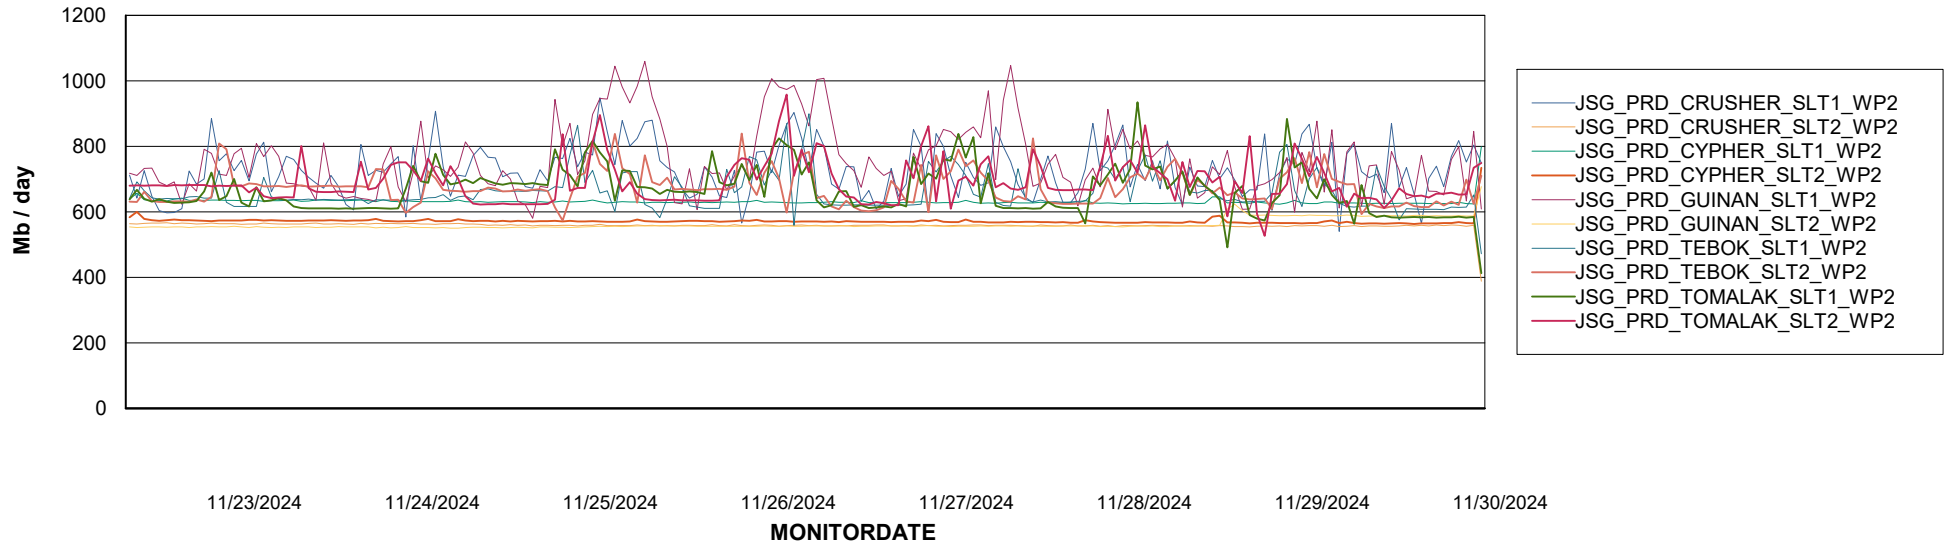

ABSSolute Web Component Services

Avg memory used per ABS Web component