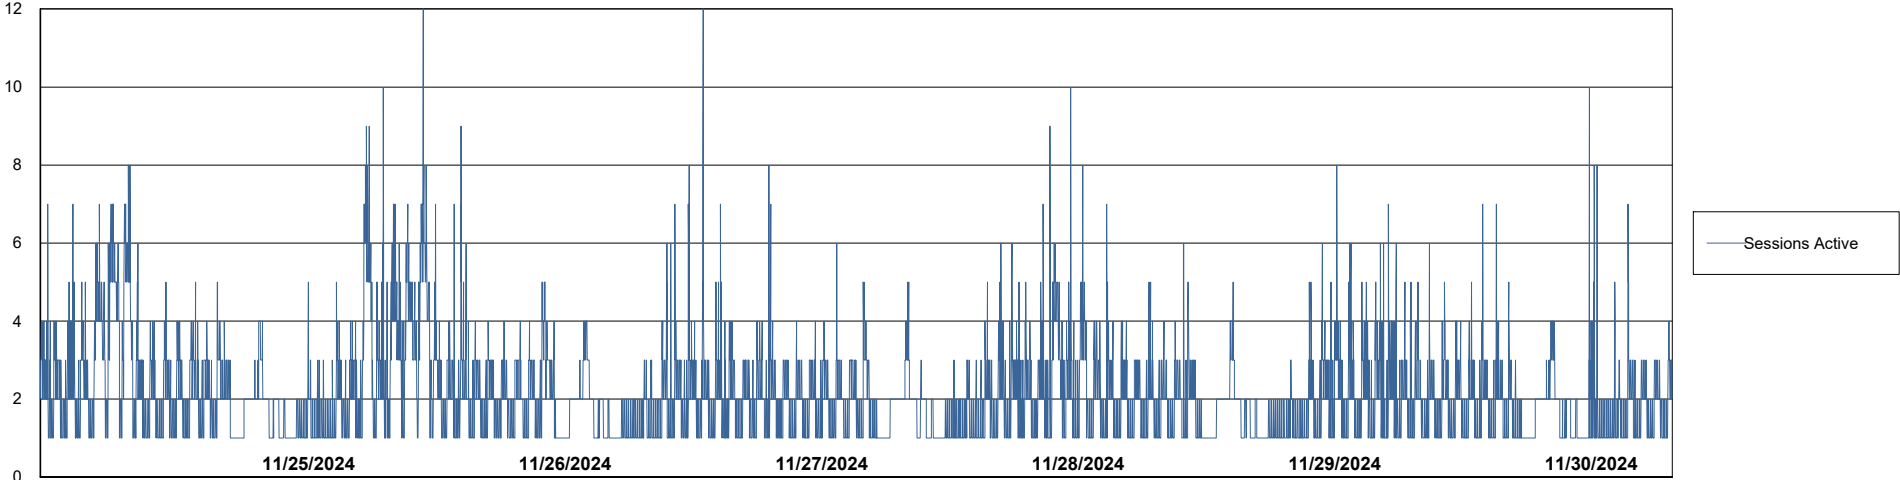

Weekly SLA Customer Report

Customer JSG_Production (24/7)
 Database ID 102

Harddisk Usage JSG_PRD_WORF

	Free disk space on C: (%)	Total disk space on C: (Gb)	Used disk space on C: (Gb)
11/30/2024	53	149	70
11/29/2024	53	149	70
11/28/2024	53	149	70
11/27/2024	53	149	70
11/26/2024	53	149	70
11/25/2024	53	149	70
11/24/2024	53	149	70

Weekly SLA Customer Report

Customer JSG_Production (24/7)
Database ID 102

Database Performance JSG_PRD_BASHIR_DB_ABS1

Weekly SLA Customer Report

Customer JSG_Production (24/7)
Database ID 102

Database Performance JSG_PRD_PICARD_DB_ABS1