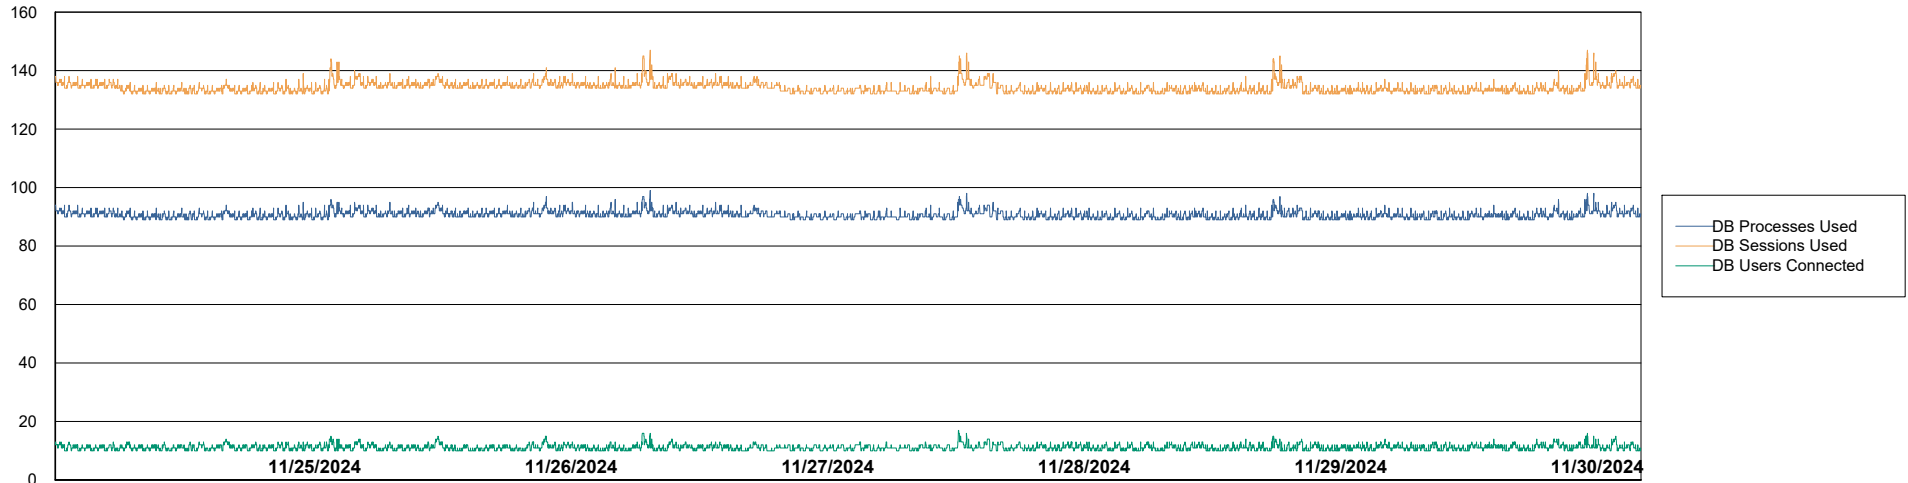

Database Performance HUE_PRD_S-ORABI2_ABS1