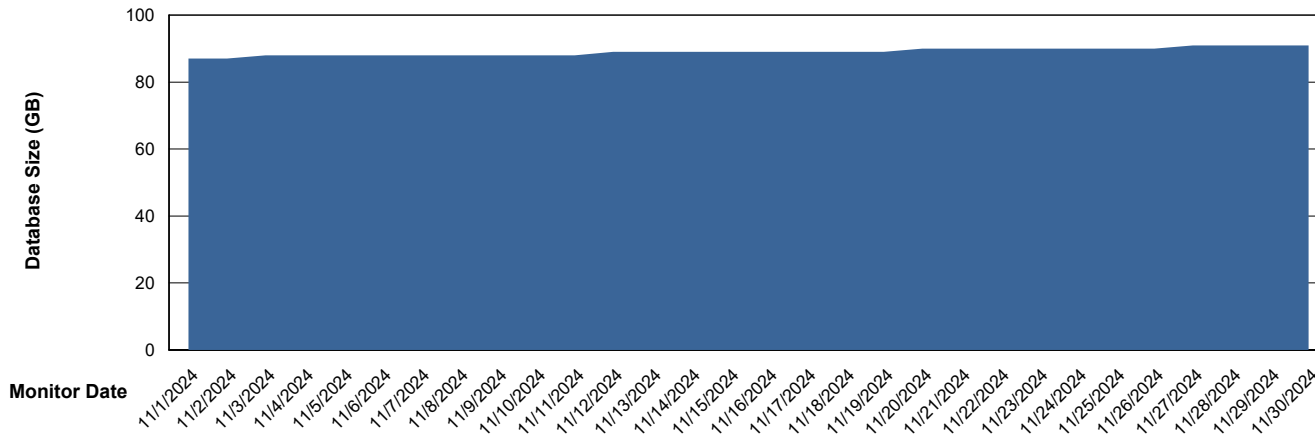

DATABASE SIZE HUE_PRD_S-ORABI2024_ABS1 (Future Live OAS)

Database growth over last month