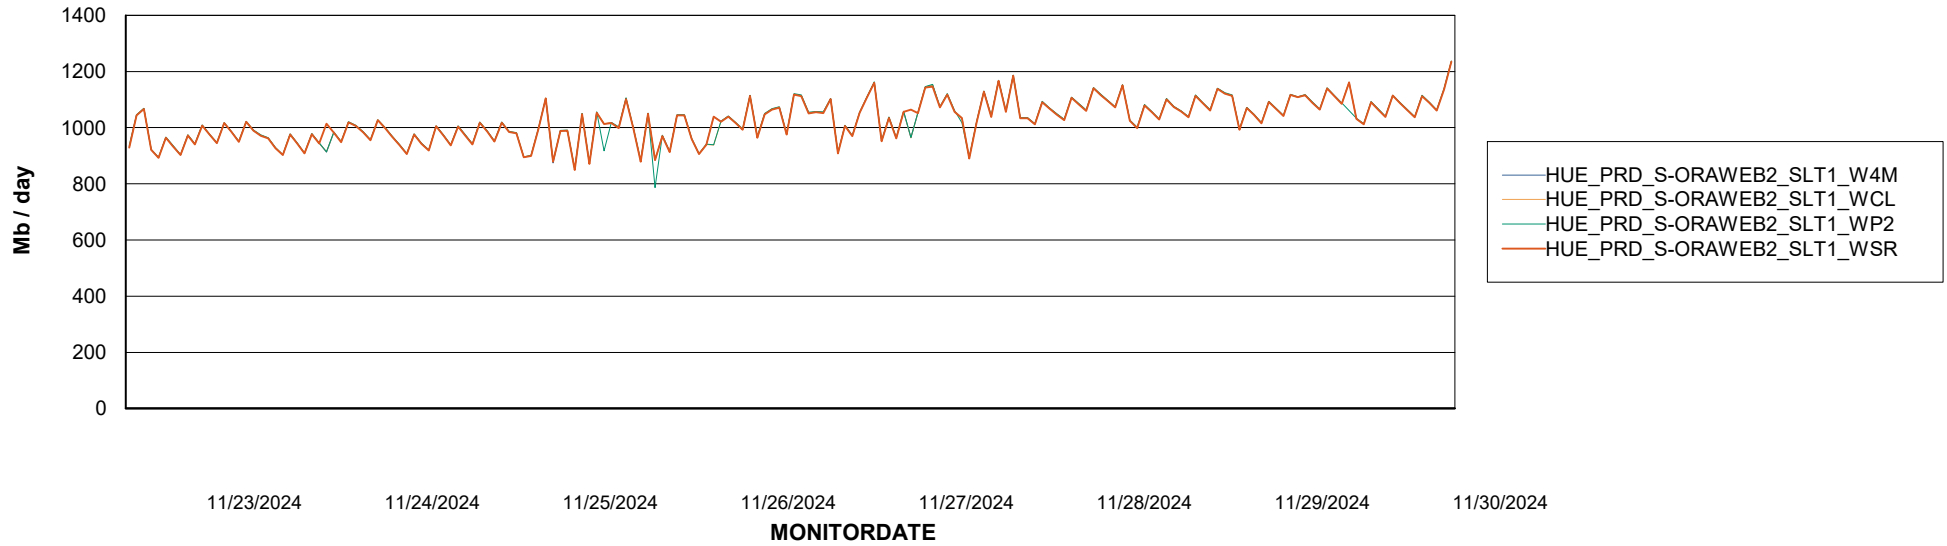

ABSSolute Web Component Services

Avg memory used per ABS Web component