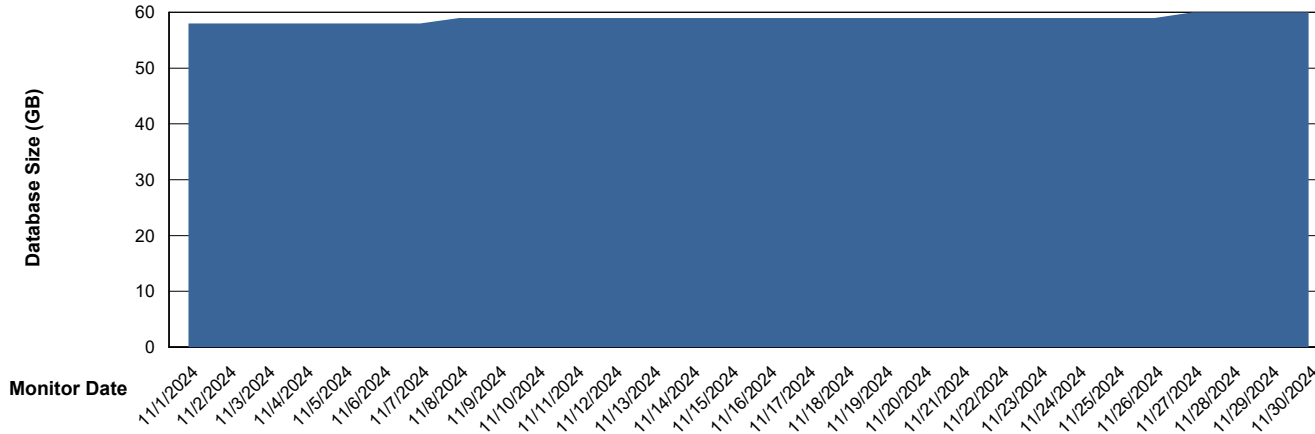

DB Processes Max 1,000

Weekly SLA Customer Report

Customer HUE_Production
Database ID 154

DATABASE SIZE HUE_PRD_S-ORABI2_ABS1

Database growth over last month

DATABASE SIZE HUE_PRD_S-ORABI2024_ABS1 (Future Live OAS)