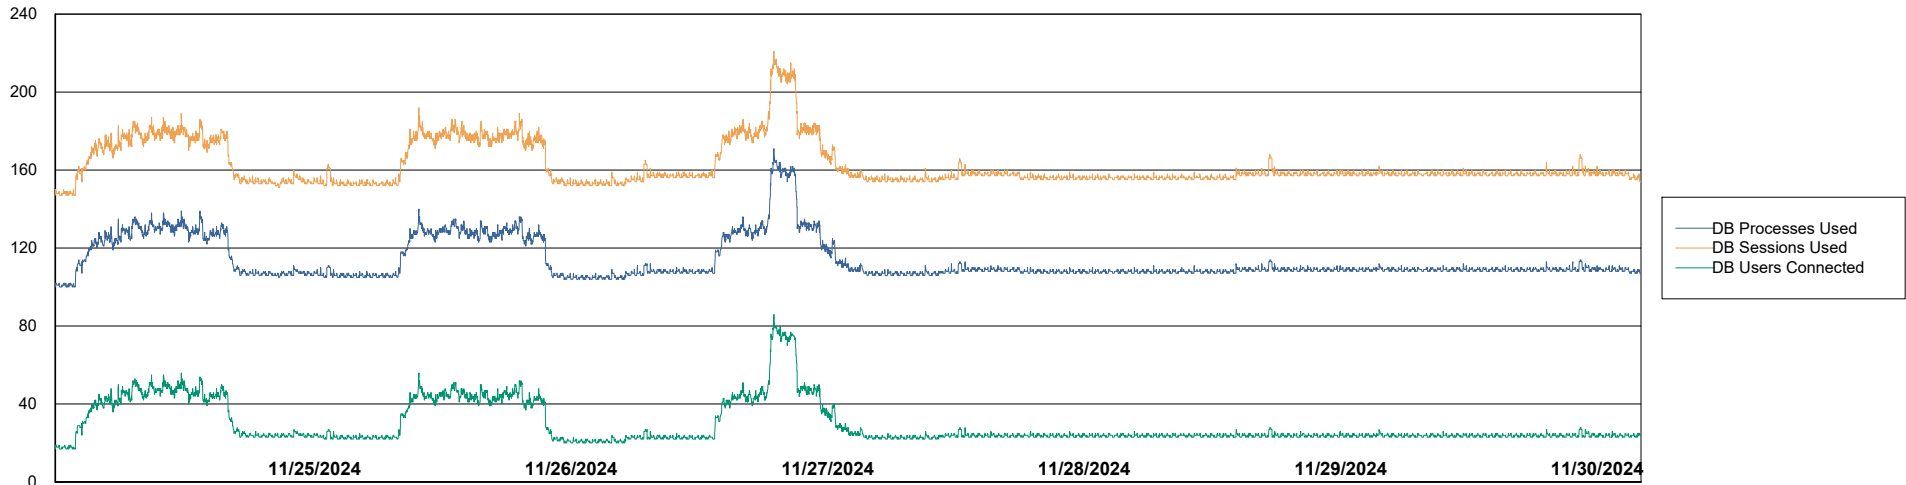

Database Performance HUE_PRD_S-ORAPROD2_ABS1