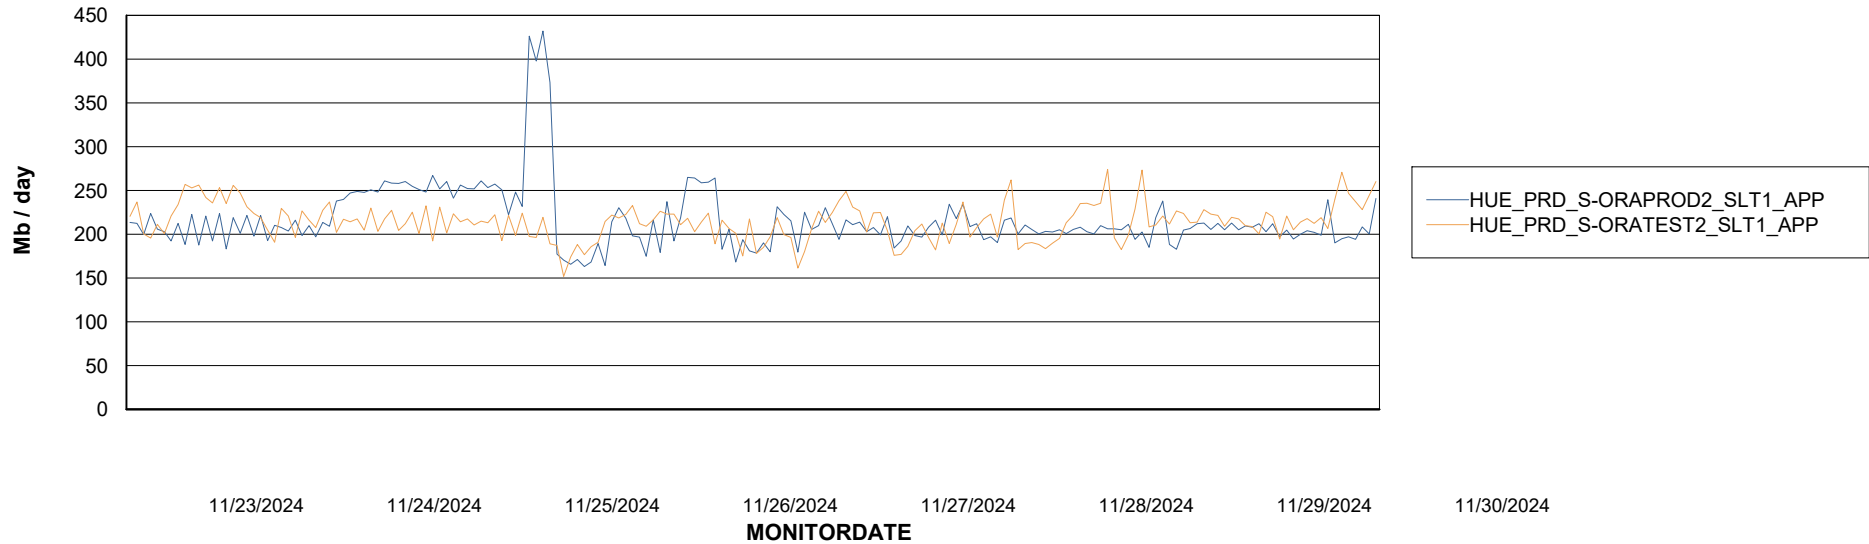

ABSSolute Application Server Services

Avg memory used per ABS Server Service