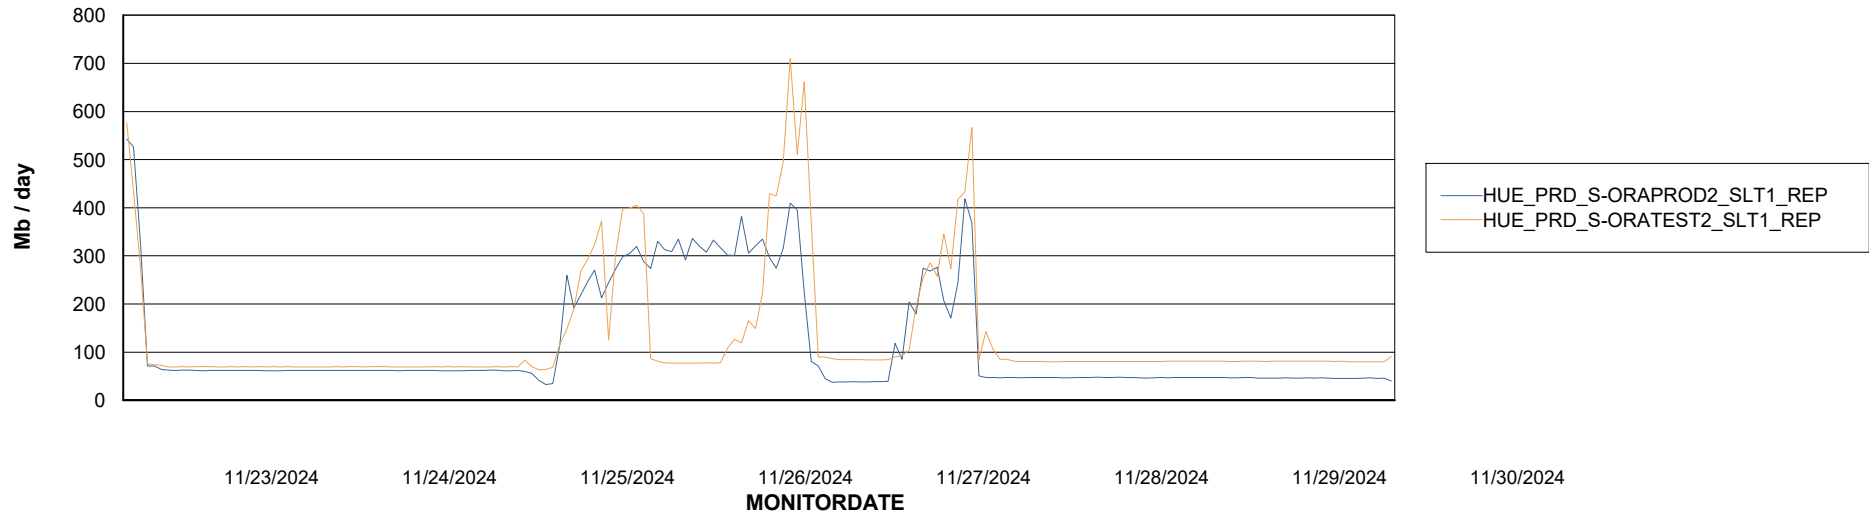

Avg memory used per ABS Server Service

Avg users per day per ABS server

Weekly SLA Customer Report

Customer HUE_Production
Database ID 154

ABSSolute Application ReportServer Services

Avg memory used per ReportServer Service