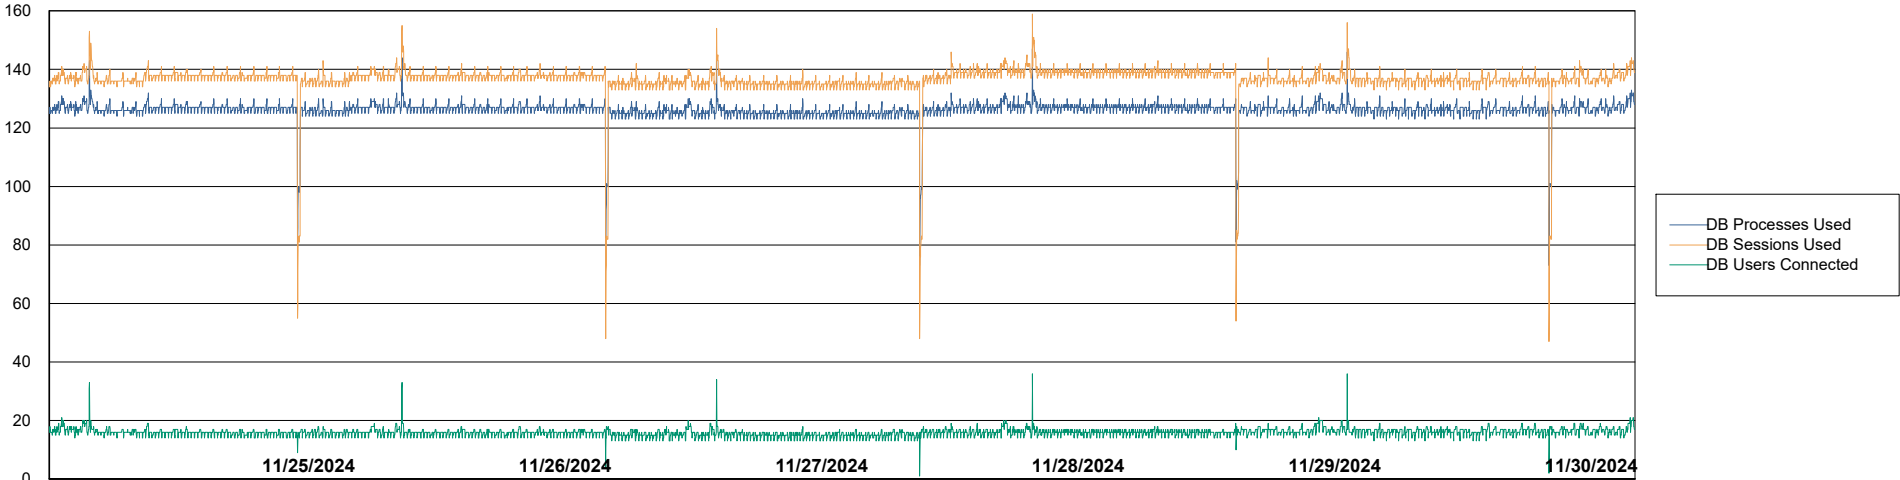

Weekly SLA Customer Report

Customer HUE_Production
Database ID 154

Database Performance HUE_PRD_S-ORABI2_ABS1

Weekly SLA Customer Report

Customer HUE_Production
Database ID 154

Database Performance HUE_PRD_S-ORABI2024_ABS1 (Future Live OAS)