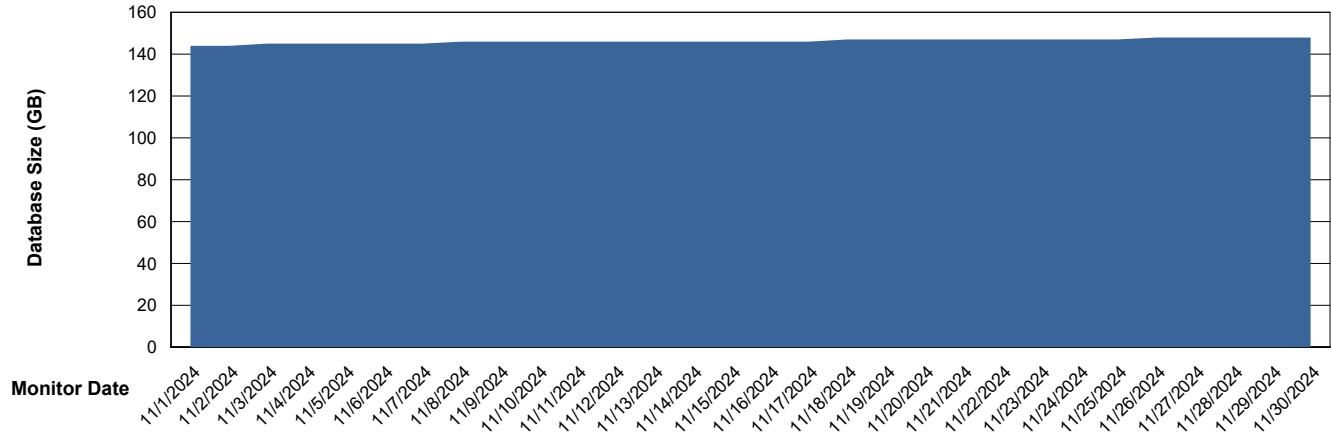

Database growth over last month

Weekly SLA Customer Report

Customer HUE_Production
Database ID 154

DATABASE SIZE HUE_PRD_S-ORAPROD2_ABS1

Database growth over last month

Weekly SLA Customer Report

Customer HUE_Production
 Database ID 154