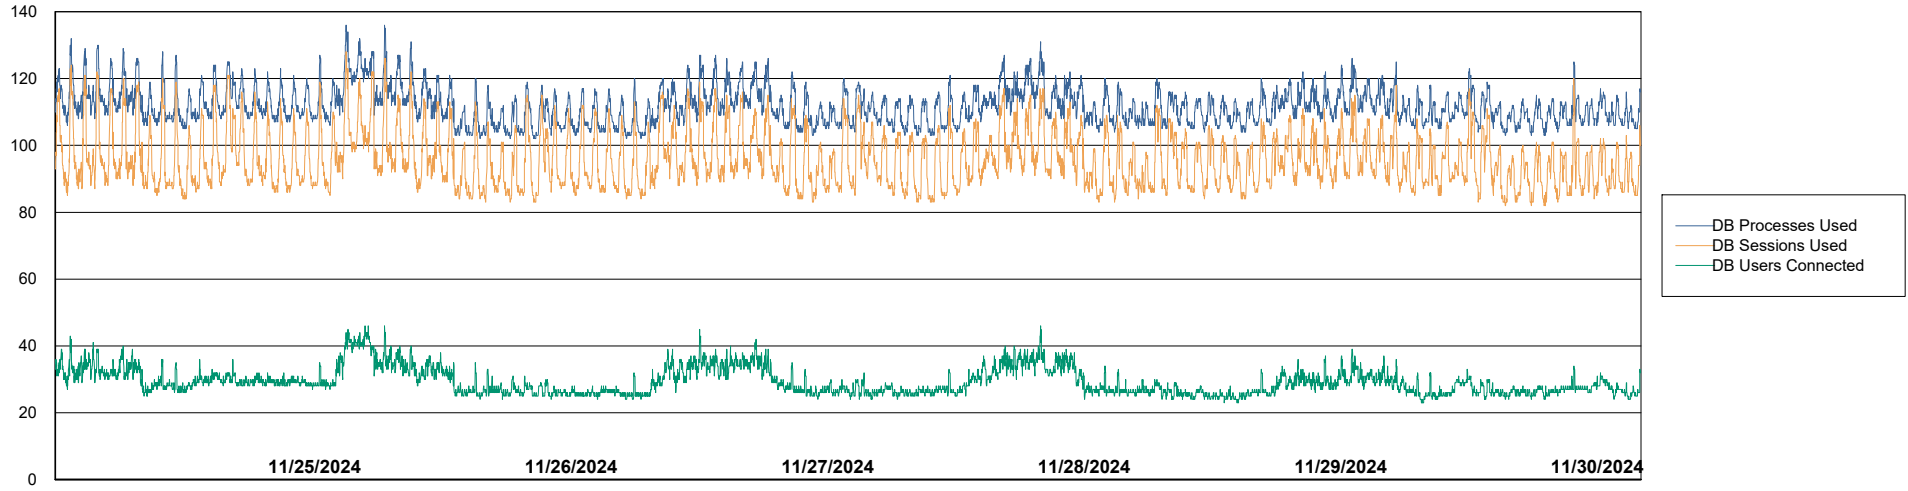

Weekly SLA Customer Report

Customer EUT_Production
Database ID 114

Database Performance EUT_EUP_PRD_URVINA22T_DB_ABS1

Weekly SLA Customer Report

Customer EUT_Production
Database ID 114

Database Performance EUT_URM_PRD_URVINA26_DB_ABS1