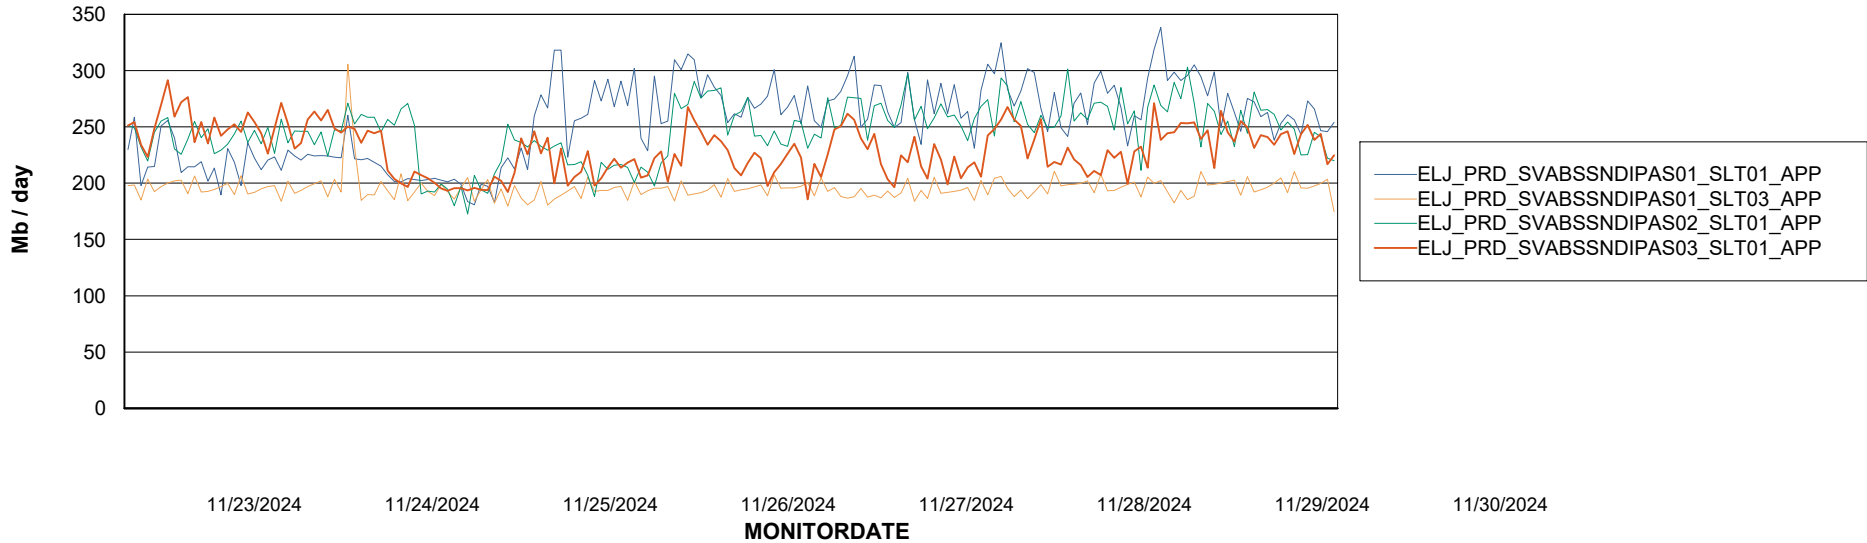

ABSSolute Application Server Services

Avg memory used per ABS Server Service