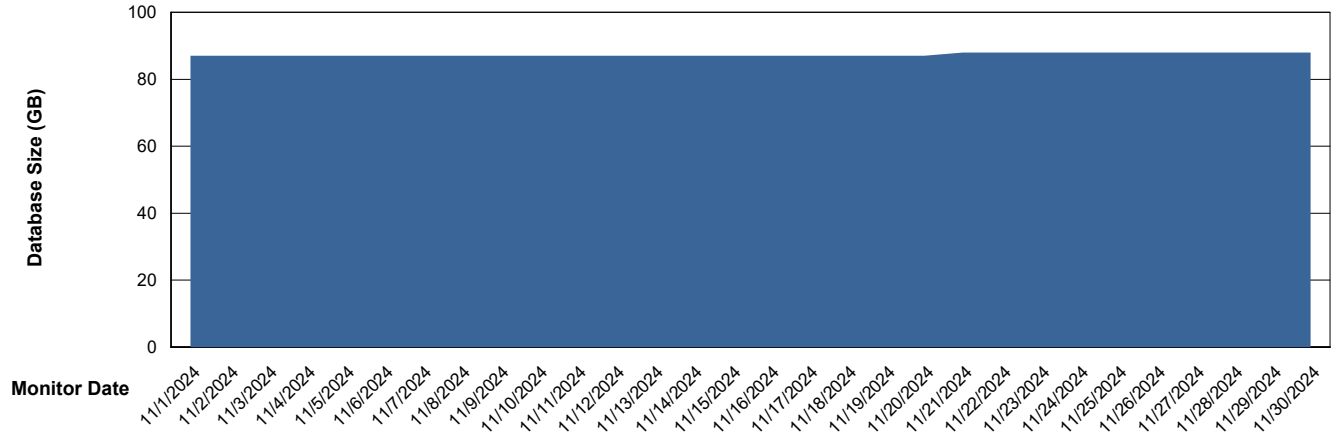

DB Processes Max 1,000
DB Sessions Max 0

Weekly SLA Customer Report

Customer ELJ Production
Database ID 72

Database Performance ELJ_PRD_FRASEQXPRDDB03_ABS1

Weekly SLA Customer Report

Customer ELJ Production
Database ID 72

DATABASE SIZE ELJ_PRD_FRASEQXPRDDB01_ABS1

Database growth over last month

DATABASE SIZE ELJ_PRD_FRASEQXPRDDB03_ABS1

Database growth over last month

Weekly SLA Customer Report

Customer ELJ Production
 Database ID 72