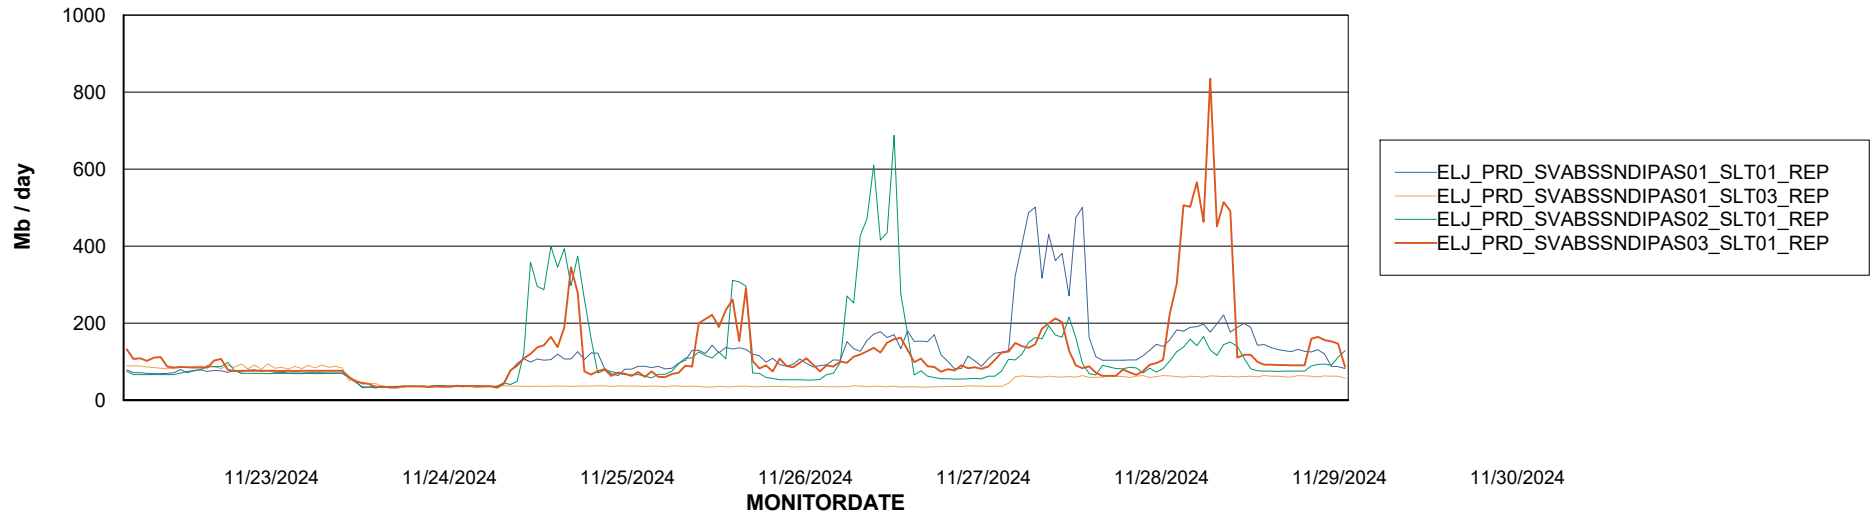

Avg memory used per ABS Server Service

Avg users per day per ABS server

Weekly SLA Customer Report

Customer ELJ Production
Database ID 72

ABSSolute Application ReportServer Services

Avg memory used per ReportServer Service