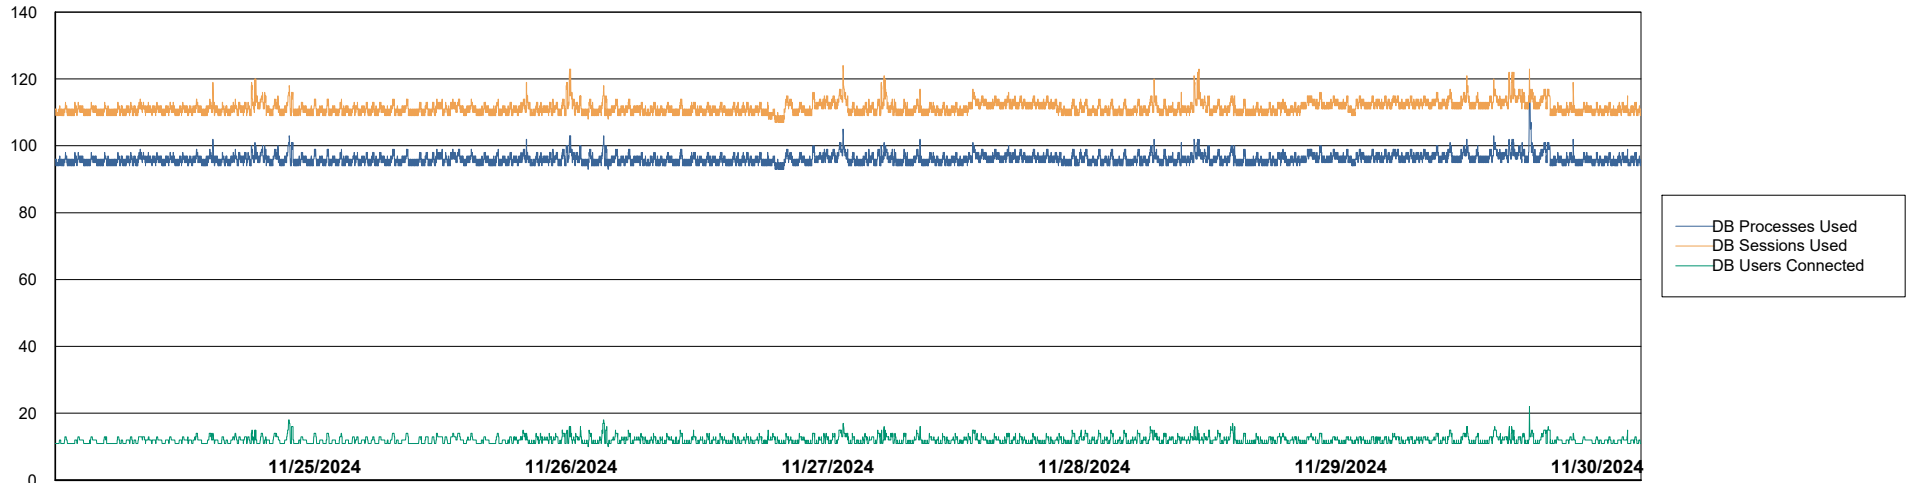

DB Processes Max 1,000
DB Sessions Max 0

Weekly SLA Customer Report

Customer ELJ Production
Database ID 72

Database Performance ELJ_PRD_FRASEQXPRDDB03_ABS1

Weekly SLA Customer Report

Customer ELJ Production
Database ID 72