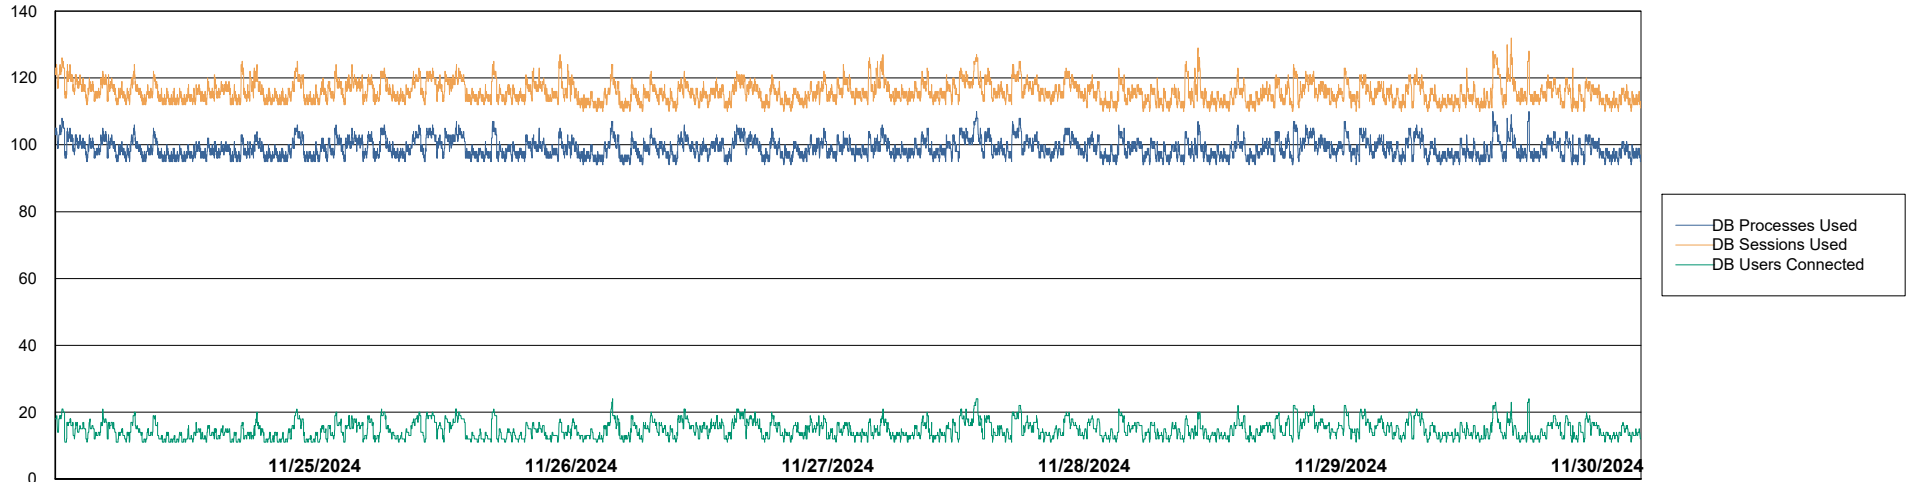

Database Performance ELI_PRD_FRASEQXPRDDB04-BI_ABS1