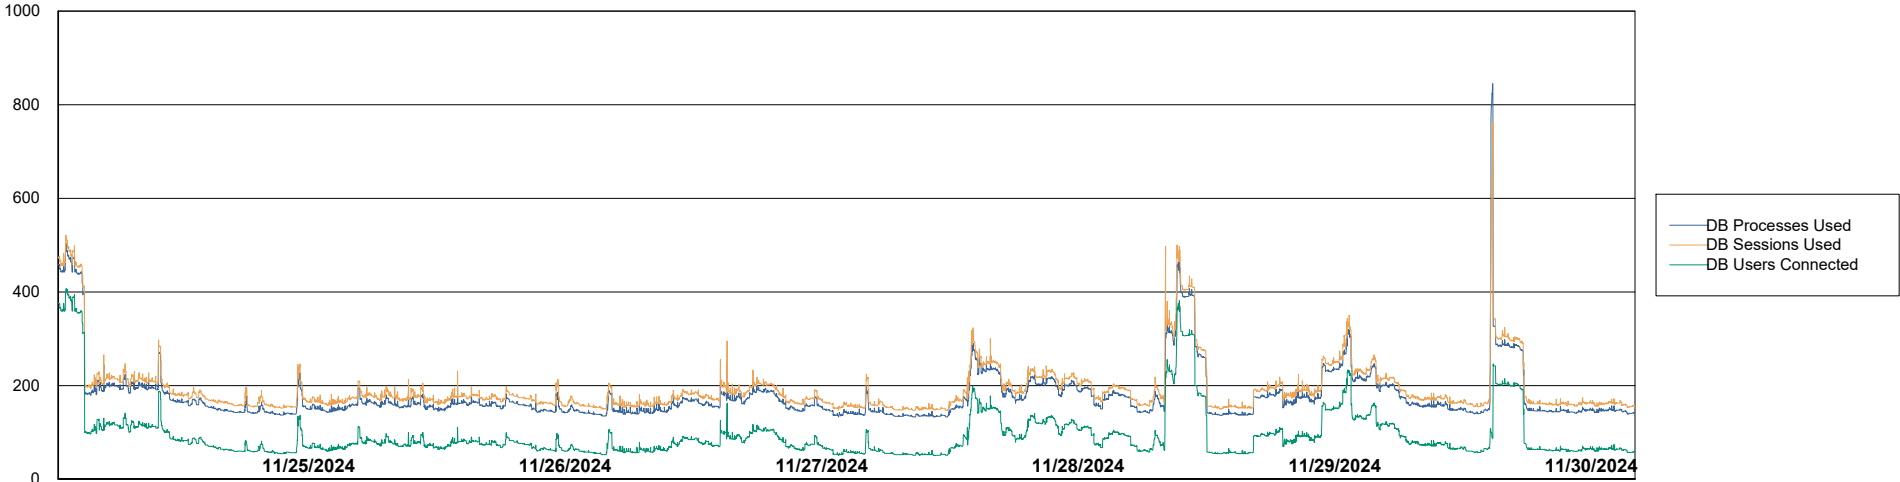

Weekly SLA Customer Report

Customer ELI_Production
Database ID 62

Database Performance ELI_PRD_FRASEQXPRDDB04-BI_ABS1

Weekly SLA Customer Report

Customer ELI_Production
Database ID 62

Database Performance ELI_PRD_FRASINTPRDDB01_ABS1