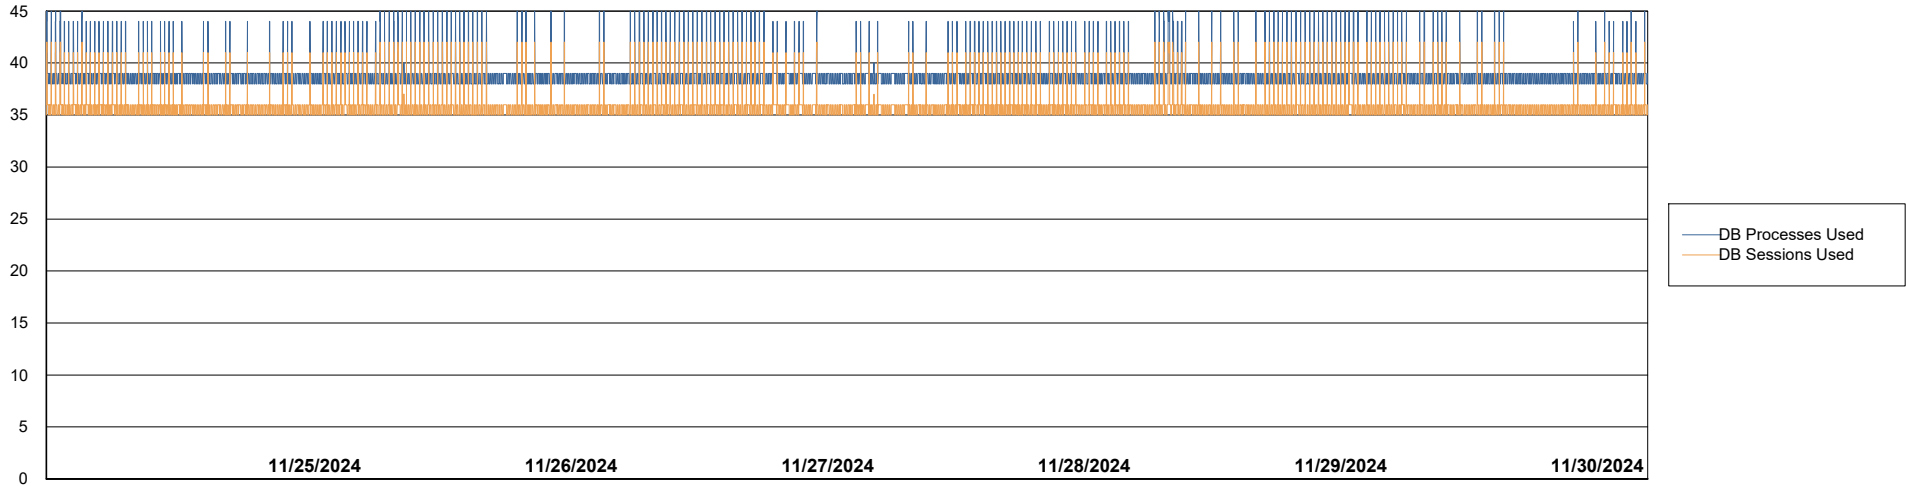

Database Performance ELI_PRD_FRASINTQUADB01_HSBABS1

DB Processes Max 1,000