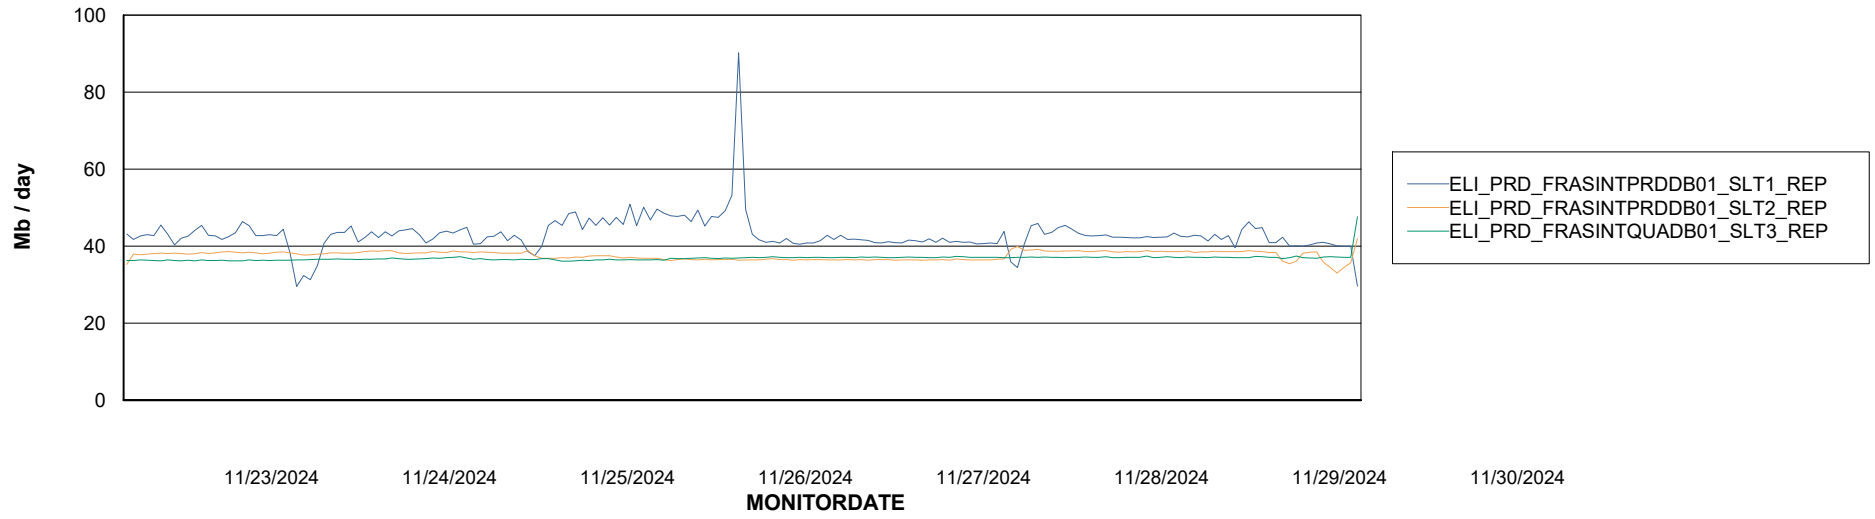

Avg memory used per ABS Server Service

Avg users per day per ABS server

Weekly SLA Customer Report

Customer ELI_Production
Database ID 62

ABSSolute Application ReportServer Services

Avg memory used per ReportServer Service