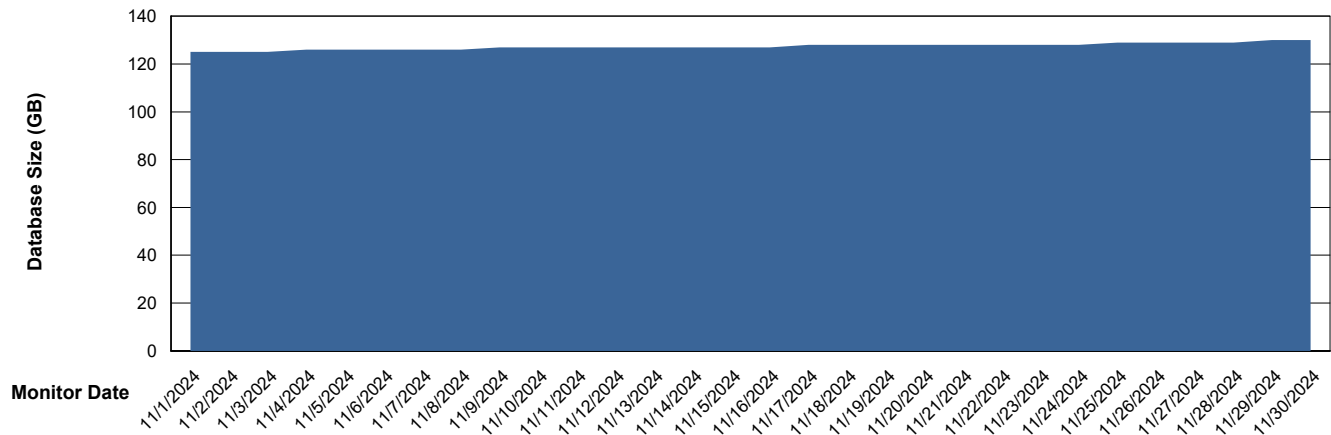

DATABASE SIZE ELI_PRD_FRASINTPRDDB01_ABS1

Database growth over last month