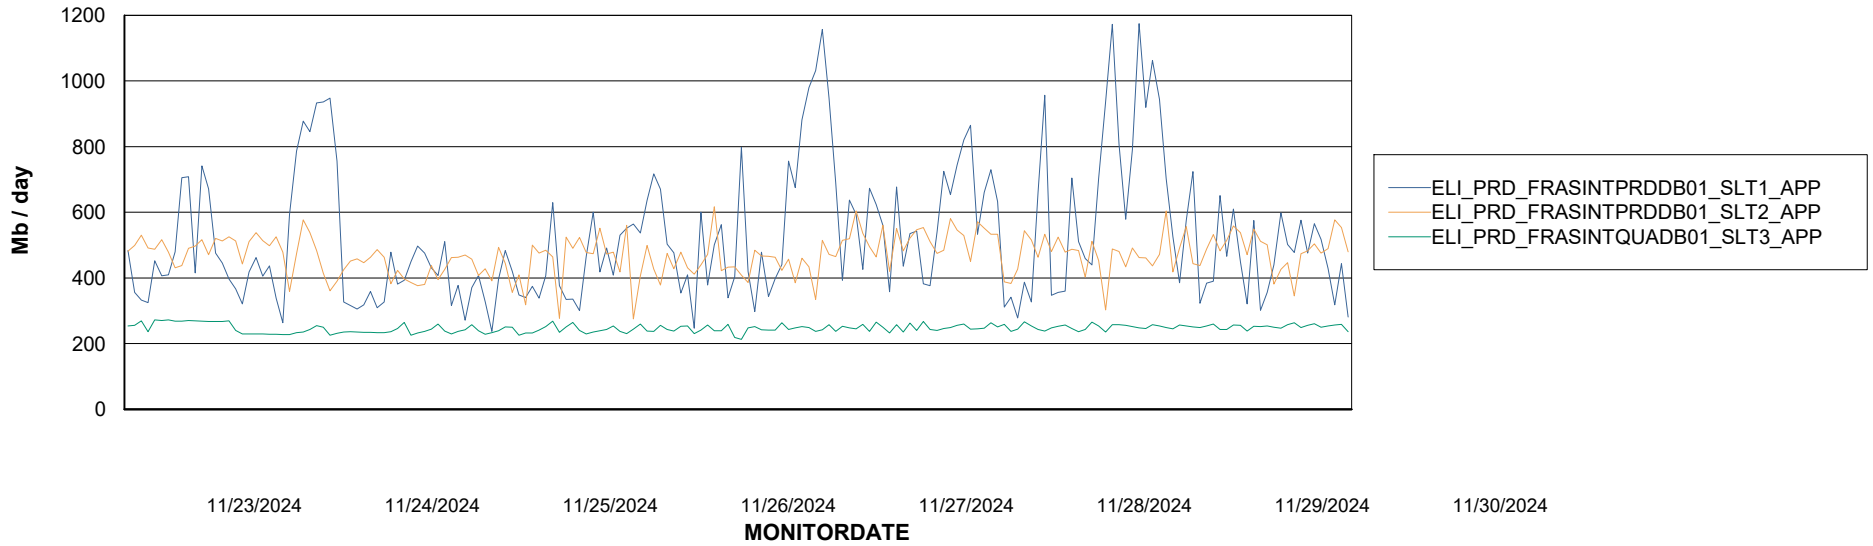

ABSSolute Application Server Services

Avg memory used per ABS Server Service