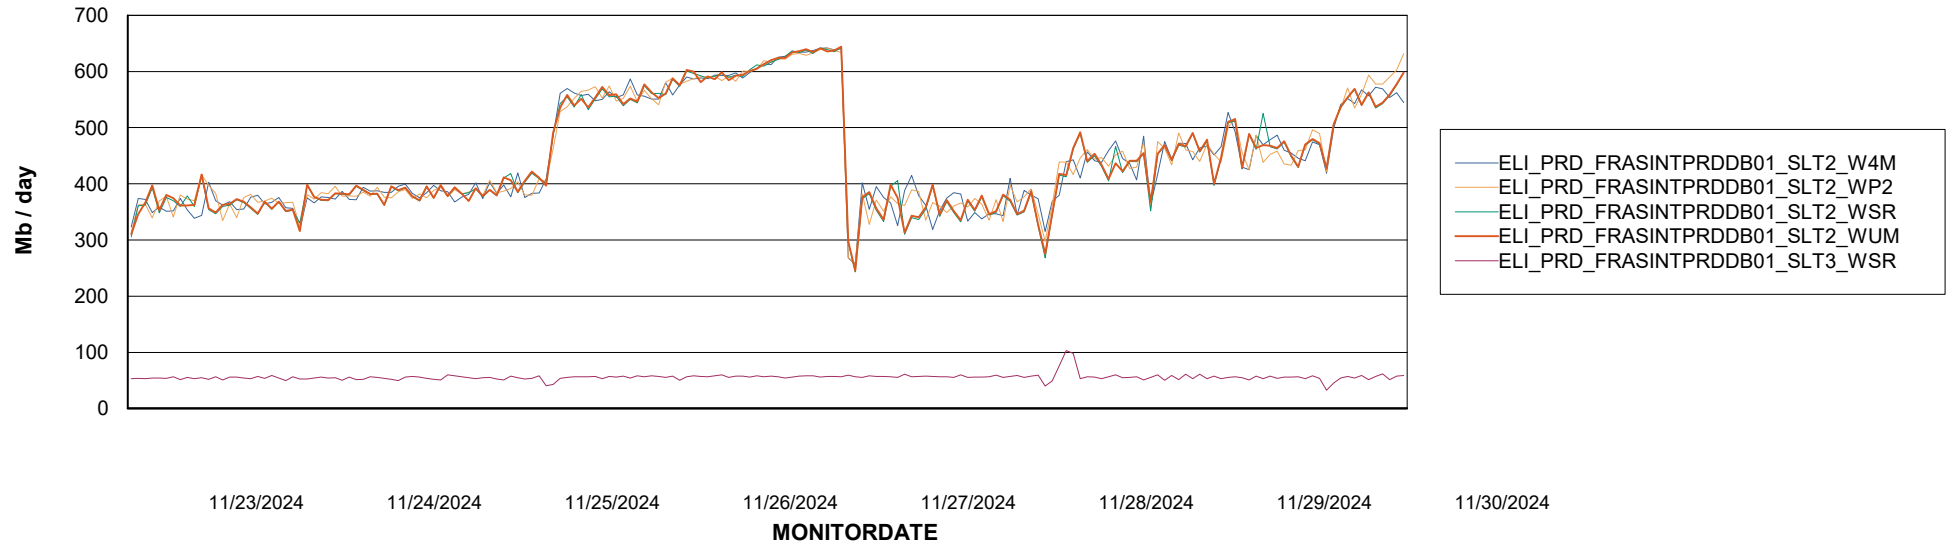

ABSSolute Web Component Services

Avg memory used per ABS Web component