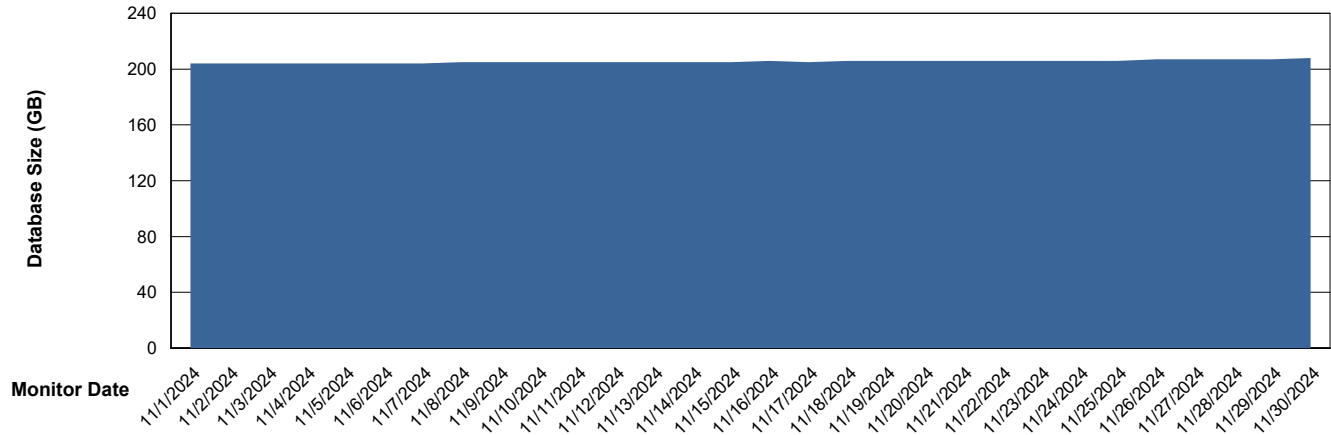

DATABASE SIZE ELI_PRD_FRASEQXPRDDB04-BI_ABS1

Database growth over last month