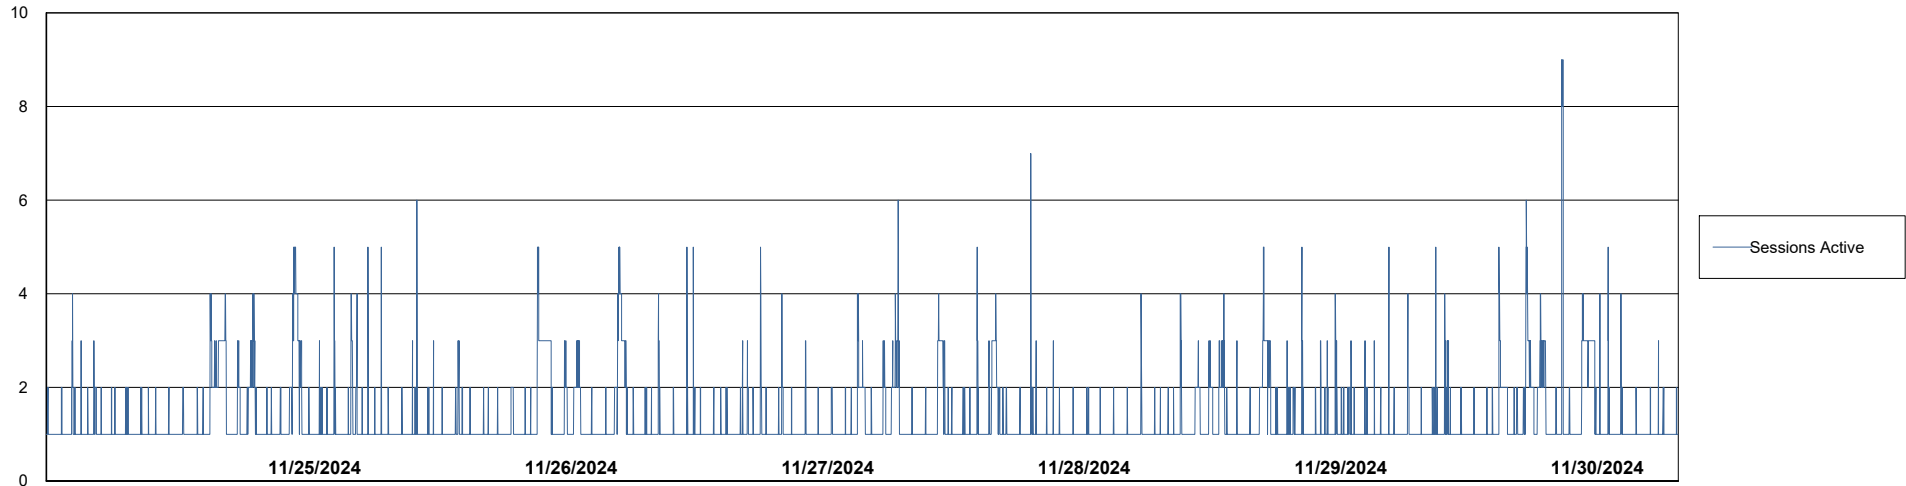

Database Performance ELI_PRD_FRASEQXPRDDB04-BI_ABS1