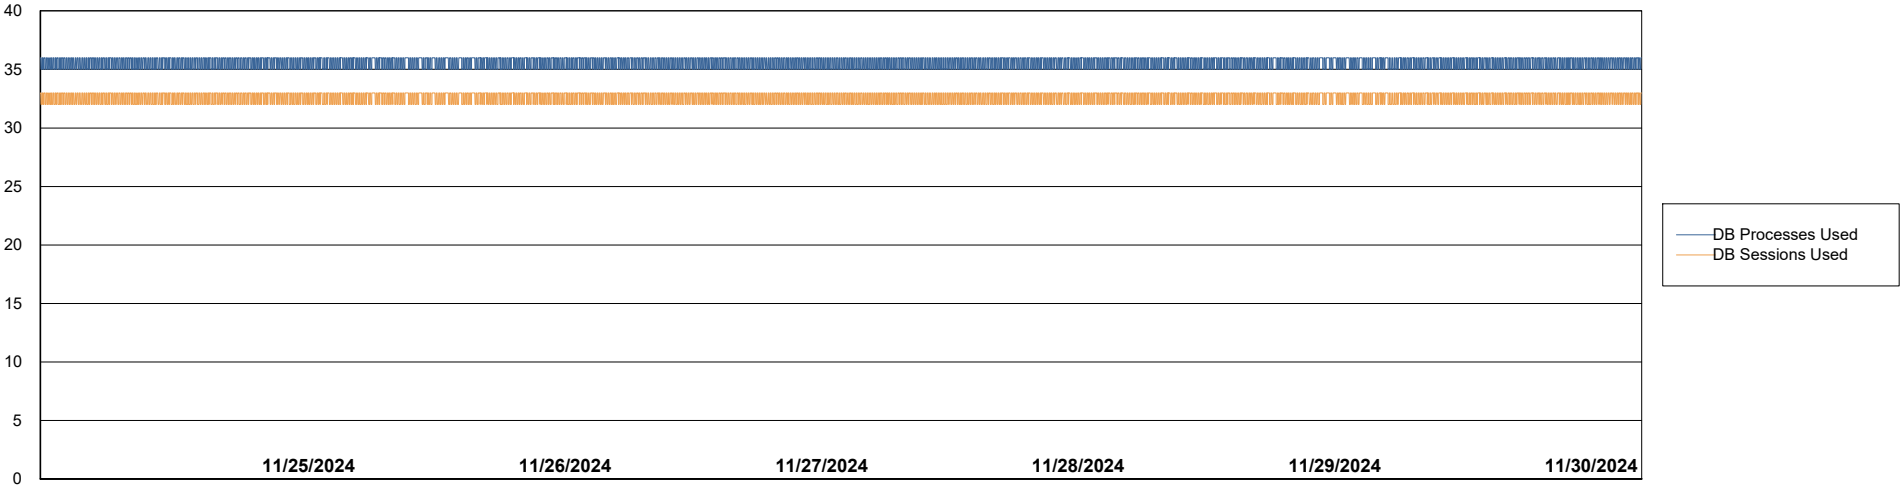

Weekly SLA Customer Report

Customer ECL_Production
Database ID 156

Database Performance ECL_PRD_ECLABS_ABS1

Weekly SLA Customer Report

Customer ECL_Production
Database ID 156

Database Performance ECL_PRD_ECLABS-TEST_HSBABS1

DB Processes Max 1,000

Weekly SLA Customer Report

Customer ECL_Production
 Database ID 156

DATABASE SIZE ECL_PRD_ECLABS_ABS1

Database growth over last month

Database Tablespace ECL_PRD_ECLABS_ABS1

Date	Tablespace Name	Filesize (Gb)	Usedsize (Gb)	Percentage free
11/30/2024	ABSDATA	81	65	20
	INDX	10	7	26
11/29/2024	ABSDATA	81	65	20
	INDX	10	7	26
11/28/2024	ABSDATA	81	65	20
	INDX	10	7	26
11/27/2024	ABSDATA	81	65	20
	INDX	10	7	26
11/26/2024	ABSDATA	81	65	20
	INDX	10	7	26
11/25/2024	ABSDATA	81	64	20
	INDX	10	7	26
11/24/2024	ABSDATA	81	64	20
	INDX	10	7	26