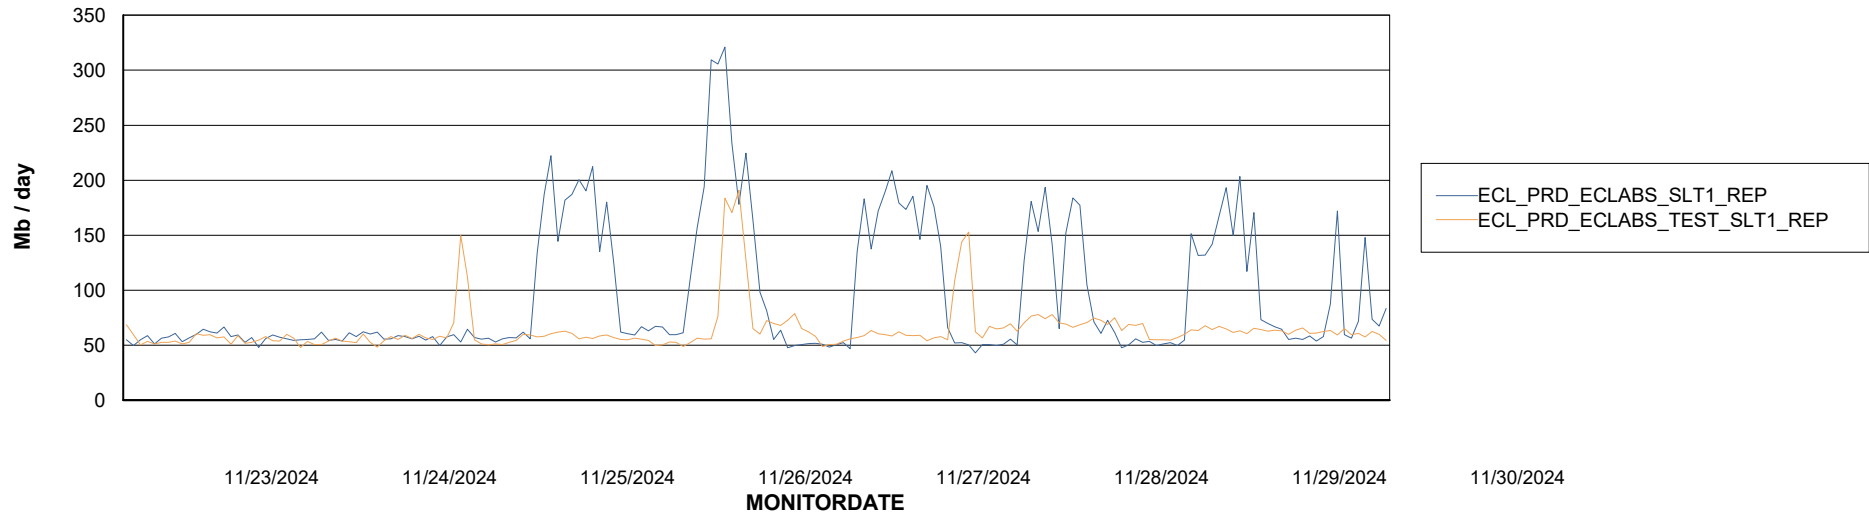

Avg memory used per ABS Server Service

Avg users per day per ABS server

Weekly SLA Customer Report

Customer ECL_Production
Database ID 156

ABSSolute Application ReportServer Services

Avg memory used per ReportServer Service