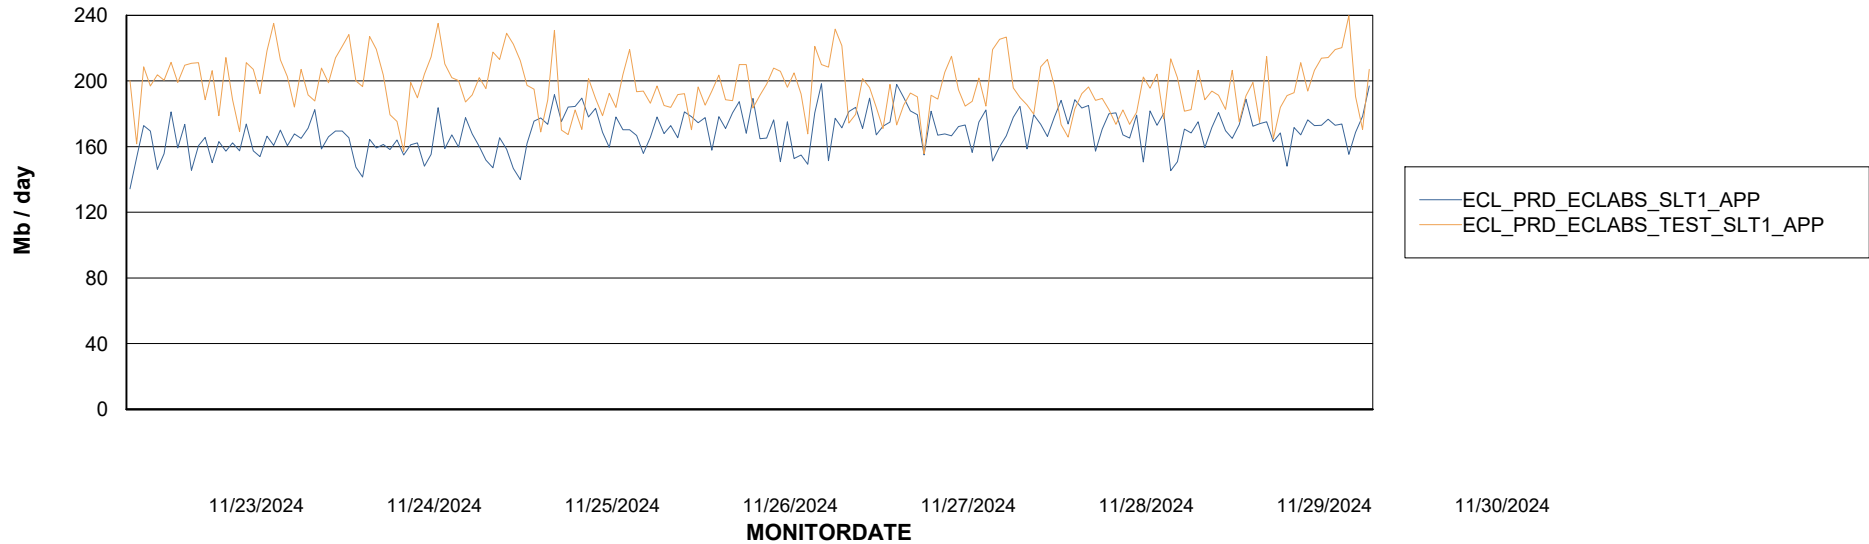

ABSSolute Application Server Services

Avg memory used per ABS Server Service