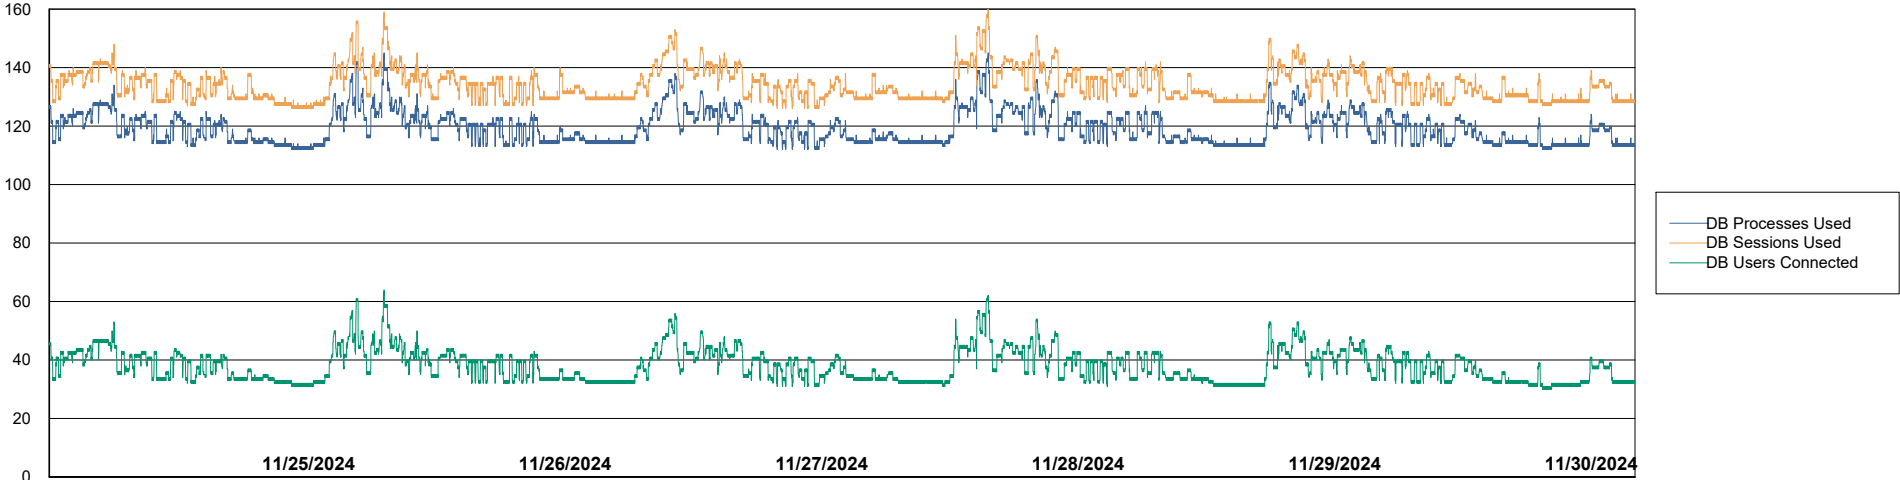

Weekly SLA Customer Report

Customer ECL_Production
Database ID 156

Harddisk Usage ECL_PRD_ECLABS-WEB

	Free disk space on C: (%)	Total disk space on C: (Gb)	Used disk space on C: (Gb)
11/30/2024	38	99	61
11/29/2024	38	99	61
11/28/2024	38	99	61
11/27/2024	38	99	61
11/26/2024	38	99	61
11/25/2024	38	99	61
11/24/2024	38	99	61

Weekly SLA Customer Report

Customer ECL_Production
Database ID 156

Database Performance ECL_PRD_ECLABS_ABS1

Weekly SLA Customer Report

Customer ECL_Production
Database ID 156

Database Performance ECL_PRD_ECLABS-TEST_HSBABS1