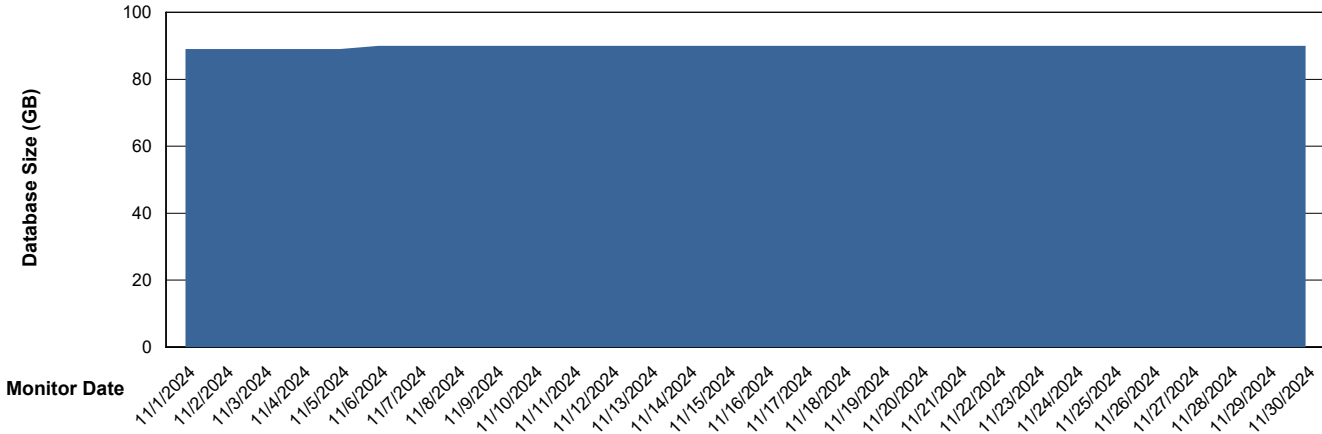

DB Processes Max 1,000

Weekly SLA Customer Report

Customer ECL_Production
 Database ID 156

DATABASE SIZE ECL_PRD_ECLABS_ABS1

Database growth over last month

Database Tablespace ECL_PRD_ECLABS_ABS1

Date	Tablespace Name	Filesize (Gb)	Usedsize (Gb)	Percentage free
11/30/2024	ABSDATA	81	65	20
	INDX	10	7	26
11/29/2024	ABSDATA	81	65	20
	INDX	10	7	26
11/28/2024	ABSDATA	81	65	20
	INDX	10	7	26
11/27/2024	ABSDATA	81	65	20
	INDX	10	7	26
11/26/2024	ABSDATA	81	65	20
	INDX	10	7	26
11/25/2024	ABSDATA	81	64	20
	INDX	10	7	26
11/24/2024	ABSDATA	81	64	20
	INDX	10	7	26

Weekly SLA Customer Report

Customer ECL_Production
Database ID 156

Standby Database Health ECL_Production

Recovery lag for last 7 days

Weekly SLA Customer Report

Customer ECL_Production
Database ID 156

ABSSolute Application Server Services