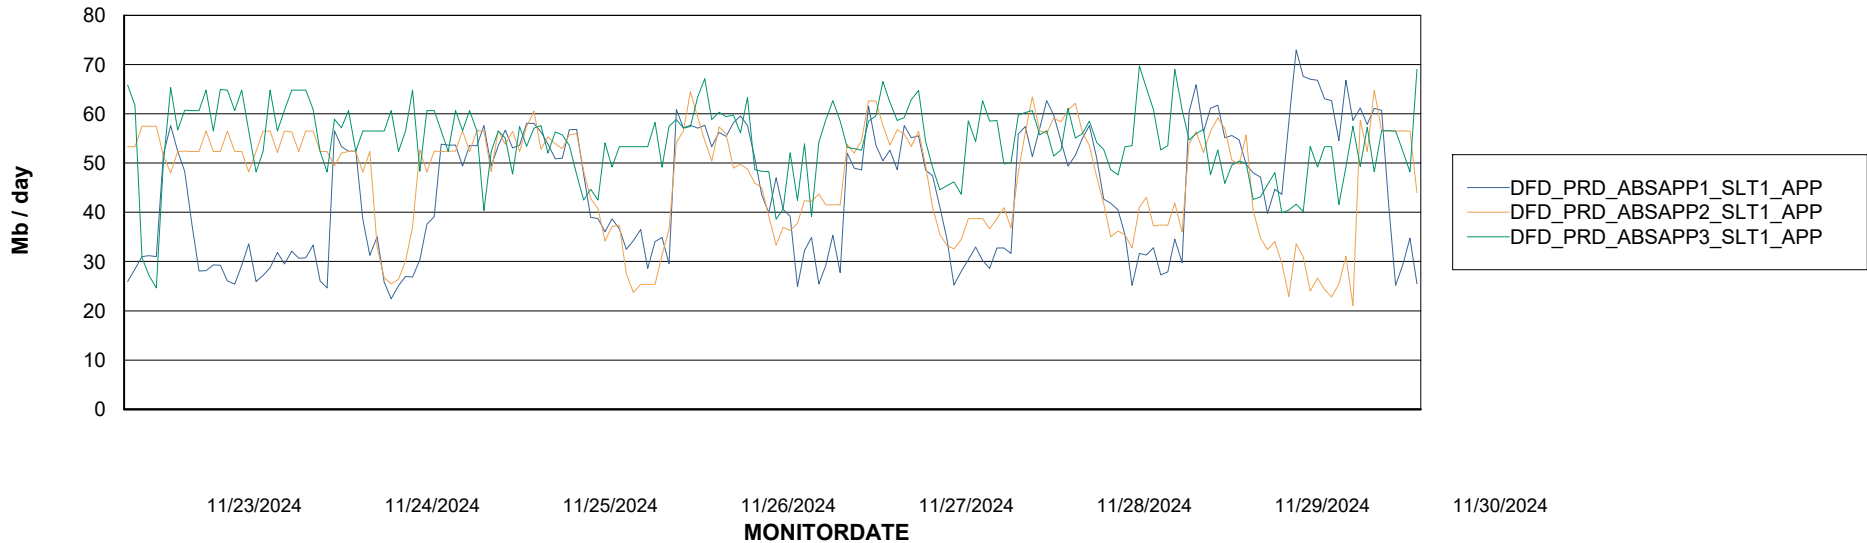

ABSSolute Application Server Services

Avg memory used per ABS Server Service