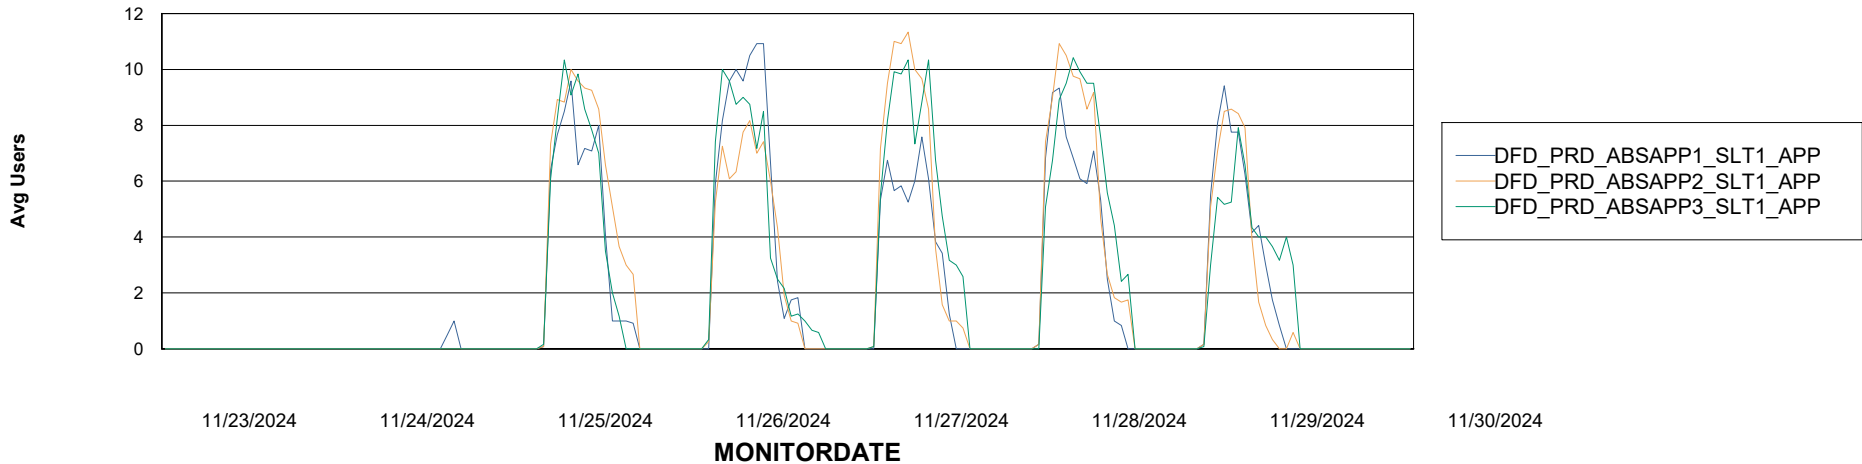

Avg users per day per ABS server