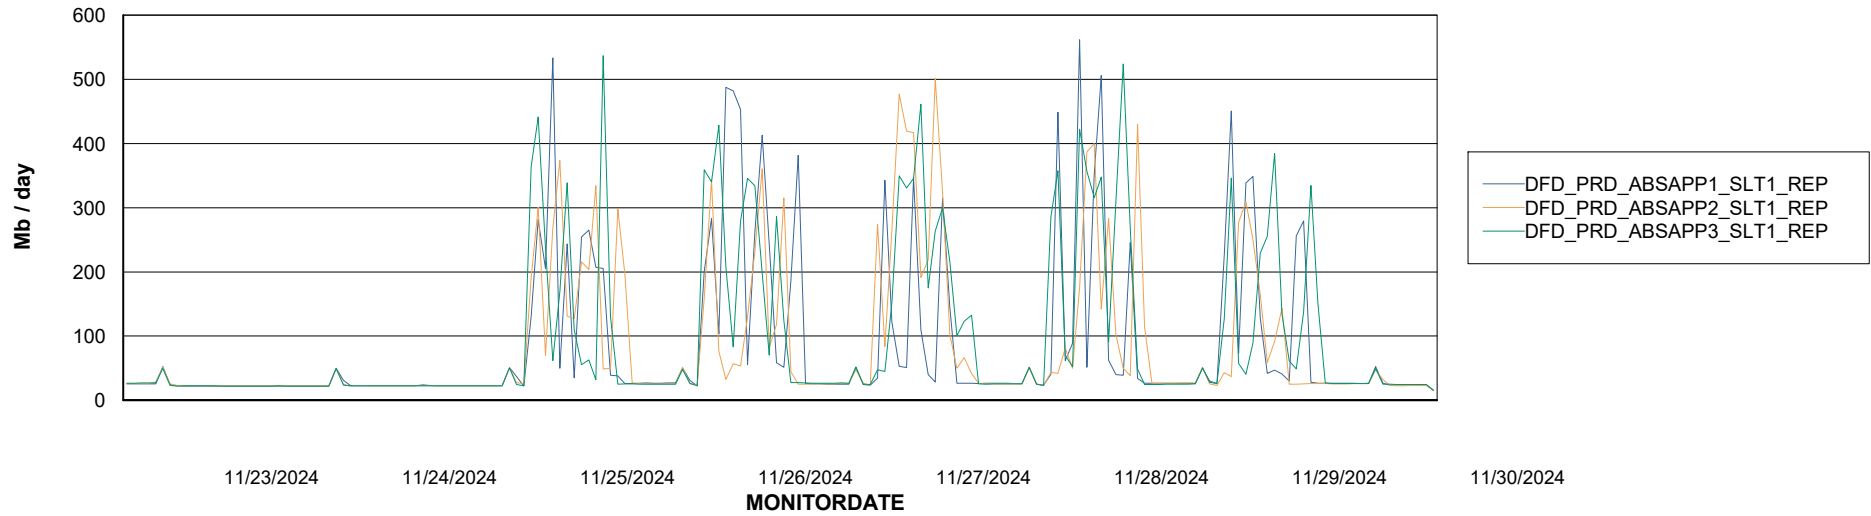

ABSSolute Application ReportServer Services

Avg memory used per ReportServer Service