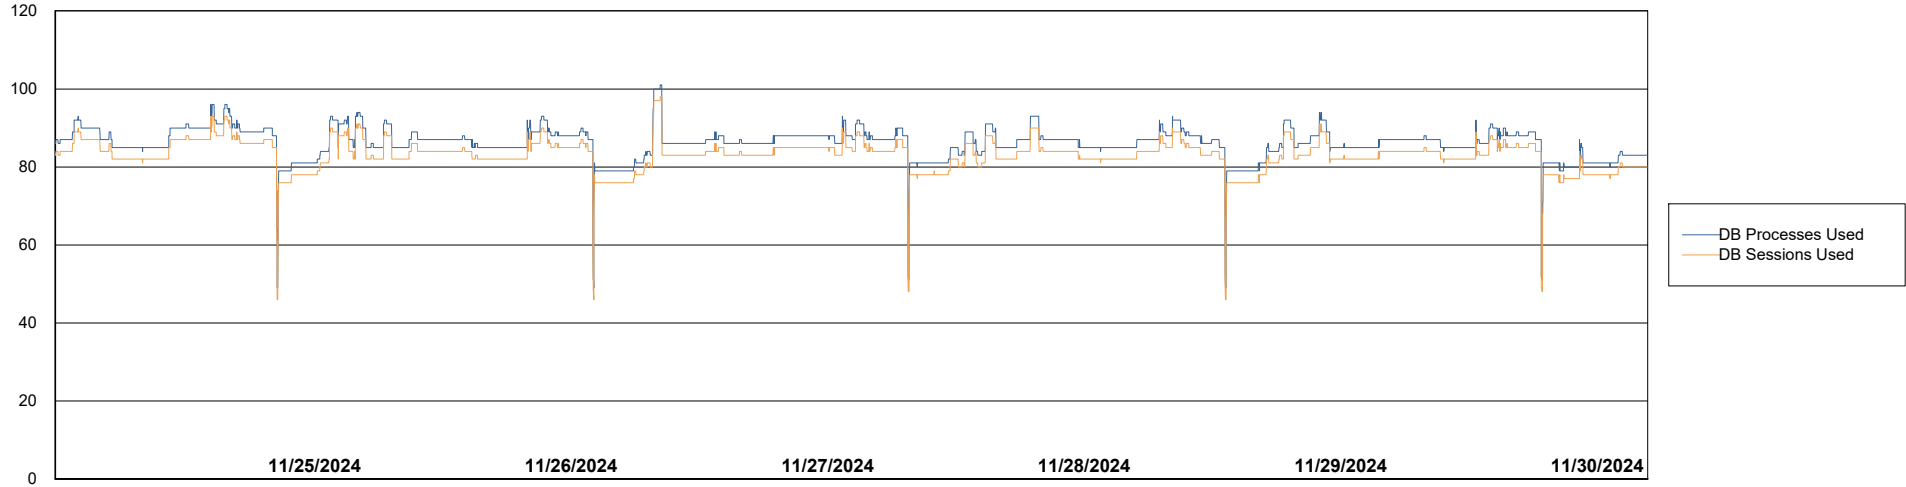

Database Performance DFD_PRD_S-S-ORACLE01-F_ABS1

DB Processes Max 4
DB Sessions Max 600