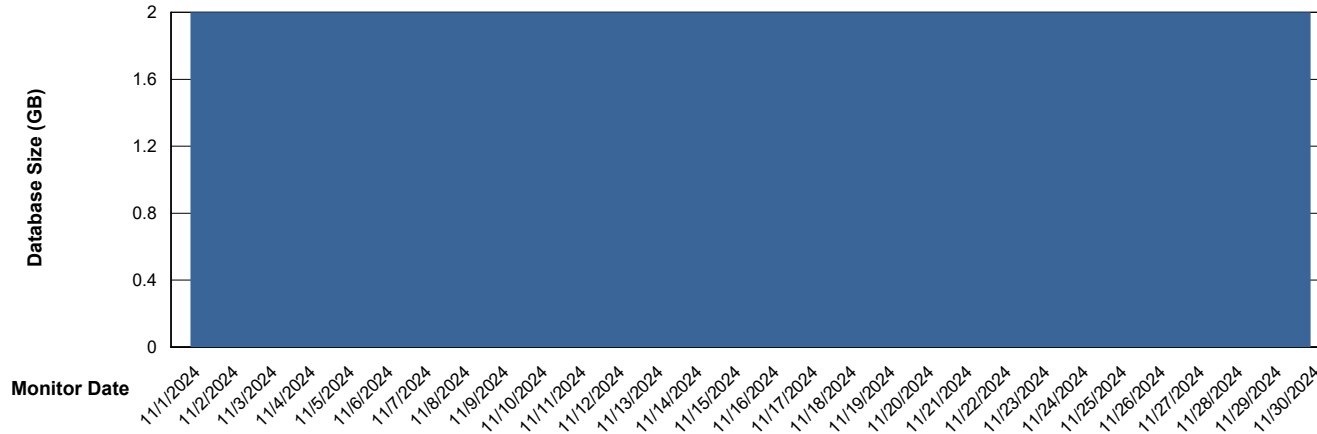

DATABASE SIZE DFD_PRD_S-S-ABSBI-V_ABS1

Database growth over last month