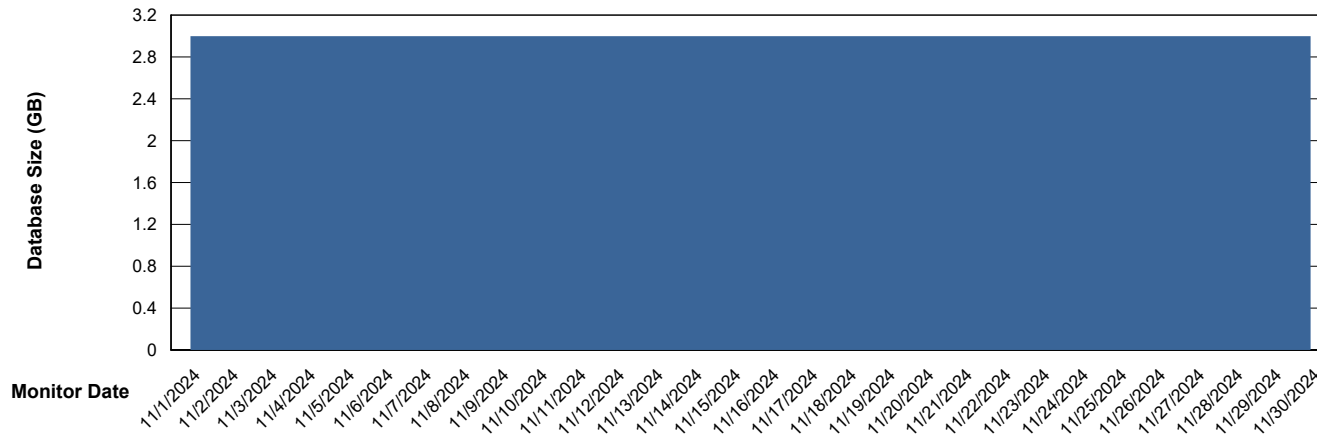

DATABASE SIZE DFD_PRD_S-S-ORACLE01-F_ABS1

Database growth over last month