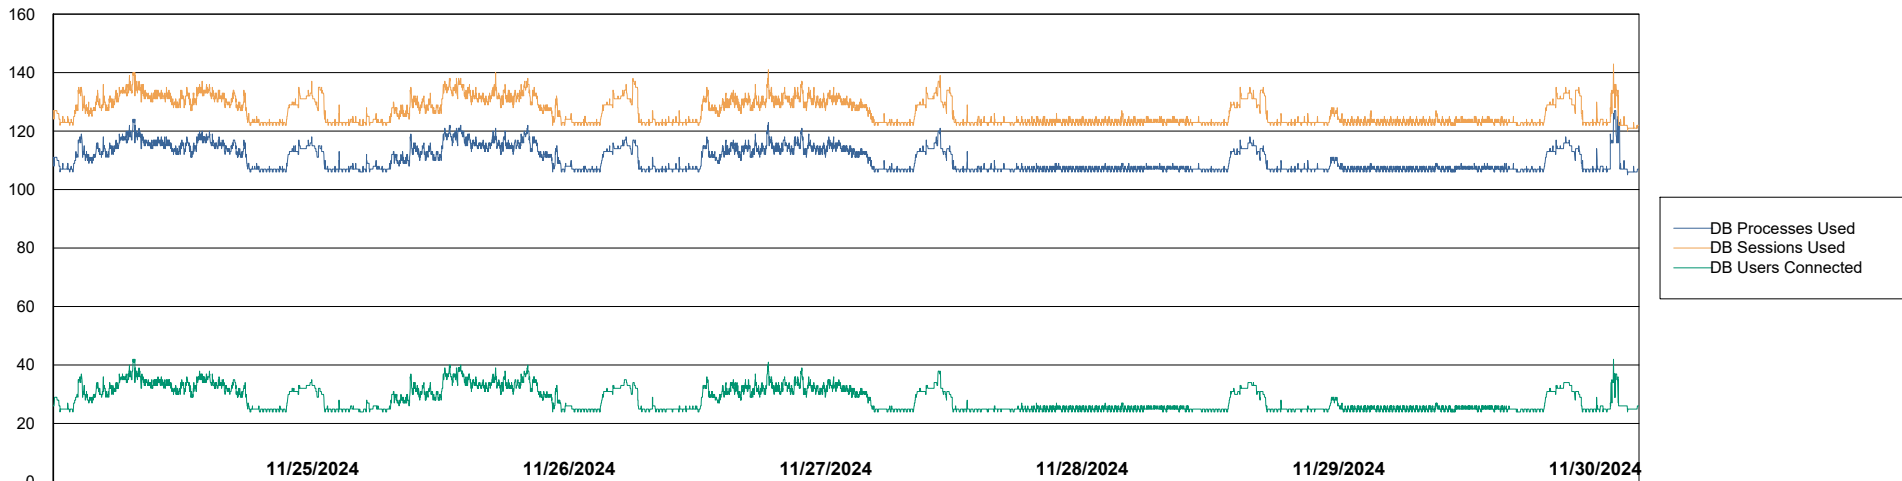

Weekly SLA Customer Report

Customer CUS_Production (24/7)
Database ID 131

Harddisk Usage CUS_PRD_ABSWEBPROD

	Free disk space on C: (%)	Total disk space on C: (Gb)	Used disk space on C: (Gb)
11/30/2024	88	199	24
11/29/2024	88	199	24
11/28/2024	88	199	24
11/27/2024	88	199	24
11/26/2024	88	199	24
11/25/2024	88	199	24
11/24/2024	88	199	24

Weekly SLA Customer Report

Customer CUS_Production (24/7)
Database ID 131

Database Performance CUS_PRD_ABSDB1_ABS1

Weekly SLA Customer Report

Customer CUS_Production (24/7)
Database ID 131

Database Performance CUS_PRD_ABSDB2_HSBABS1