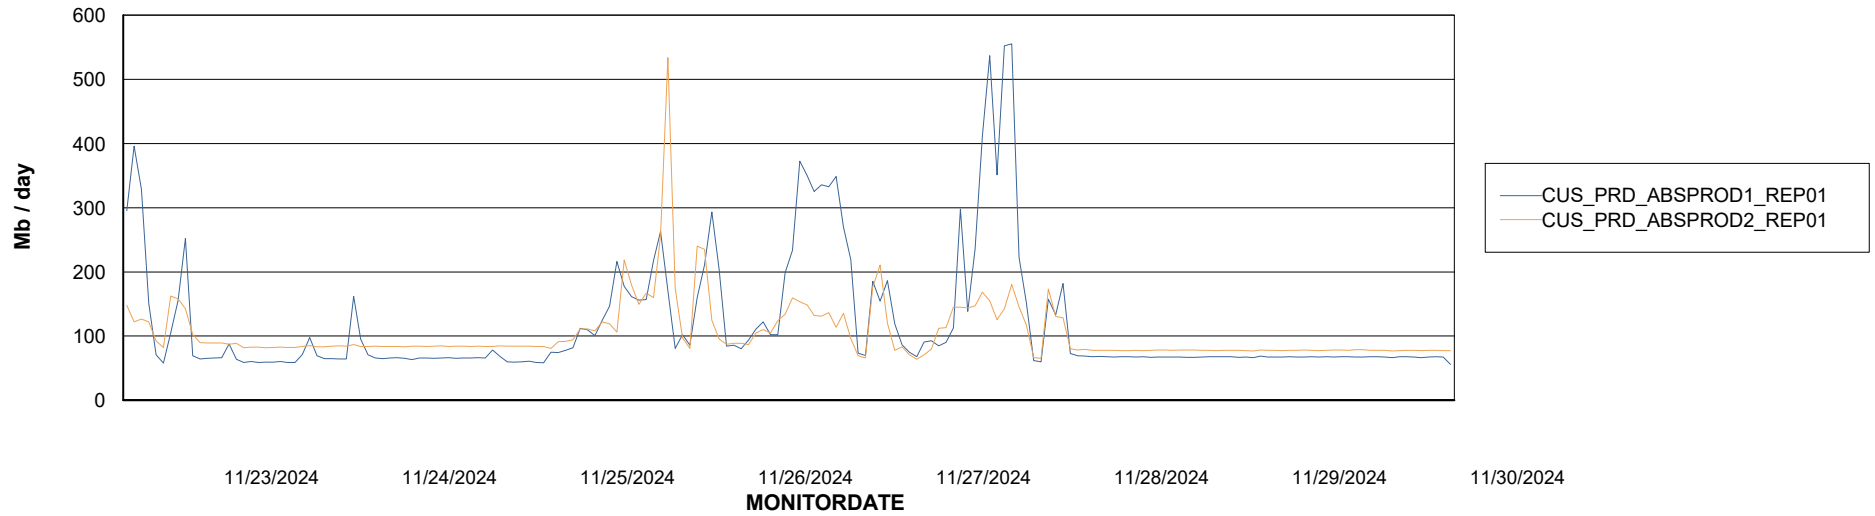

ABSSolute Application ReportServer Services

Avg memory used per ReportServer Service