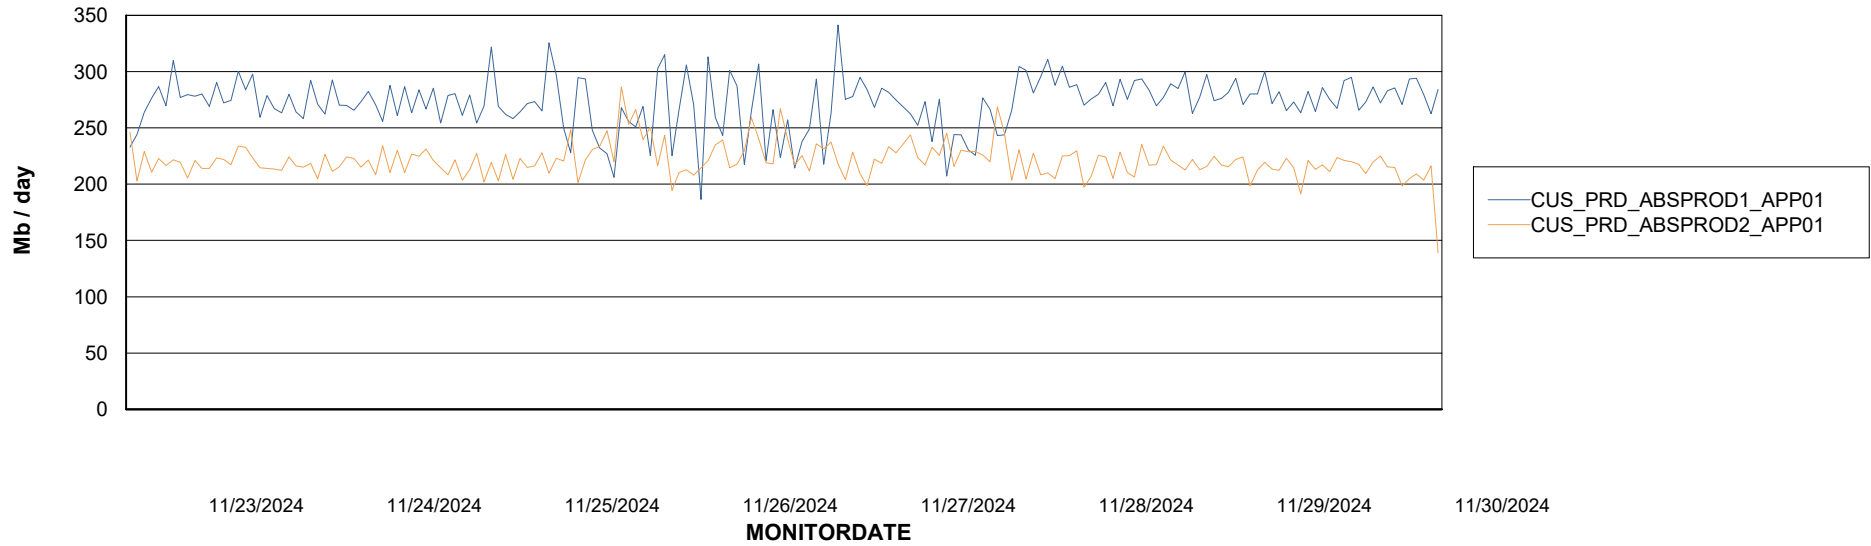

ABSSolute Application Server Services

Avg memory used per ABS Server Service