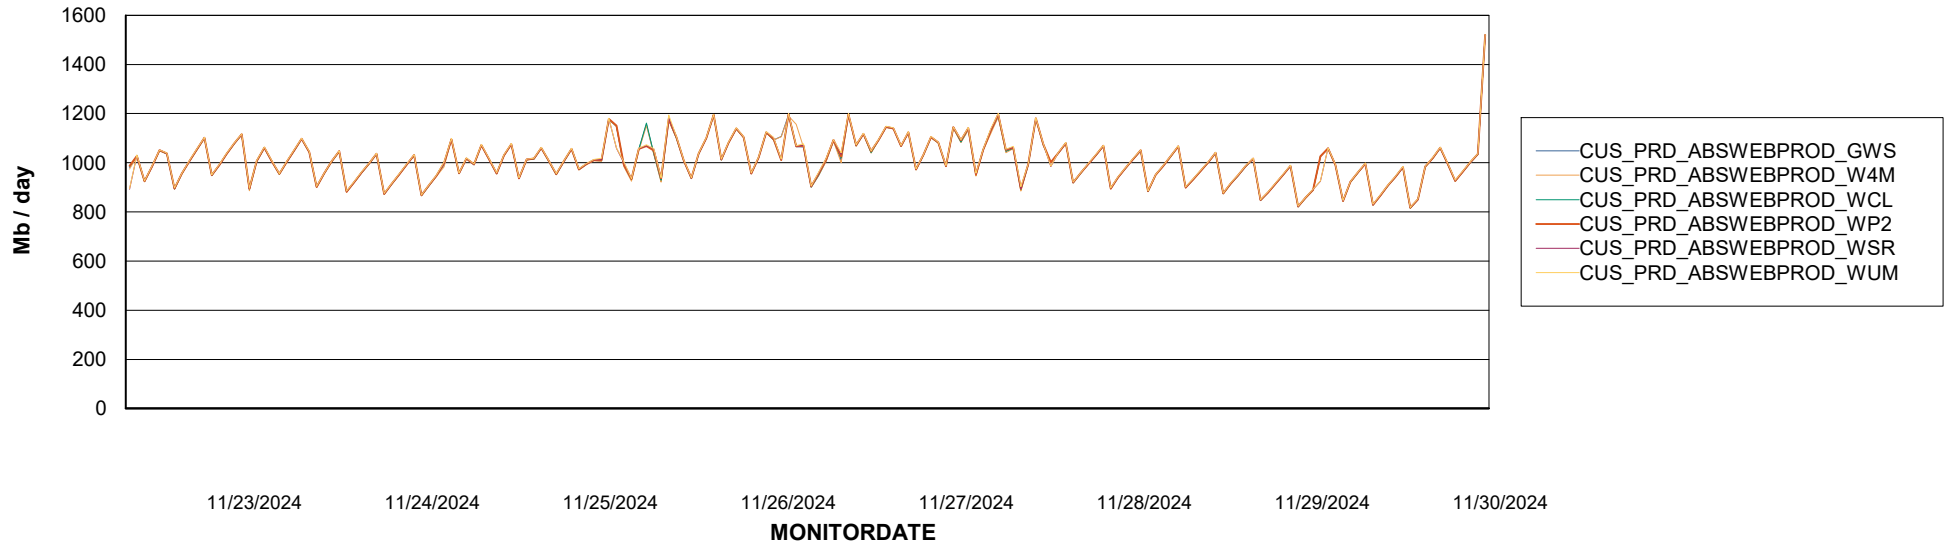

Avg memory used per ReportServer Service

Weekly SLA Customer Report

Customer CUS_Production (24/7)
Database ID 131

ABSSolute Web Component Services

Avg memory used per ABS Web component

Weekly SLA Customer Report