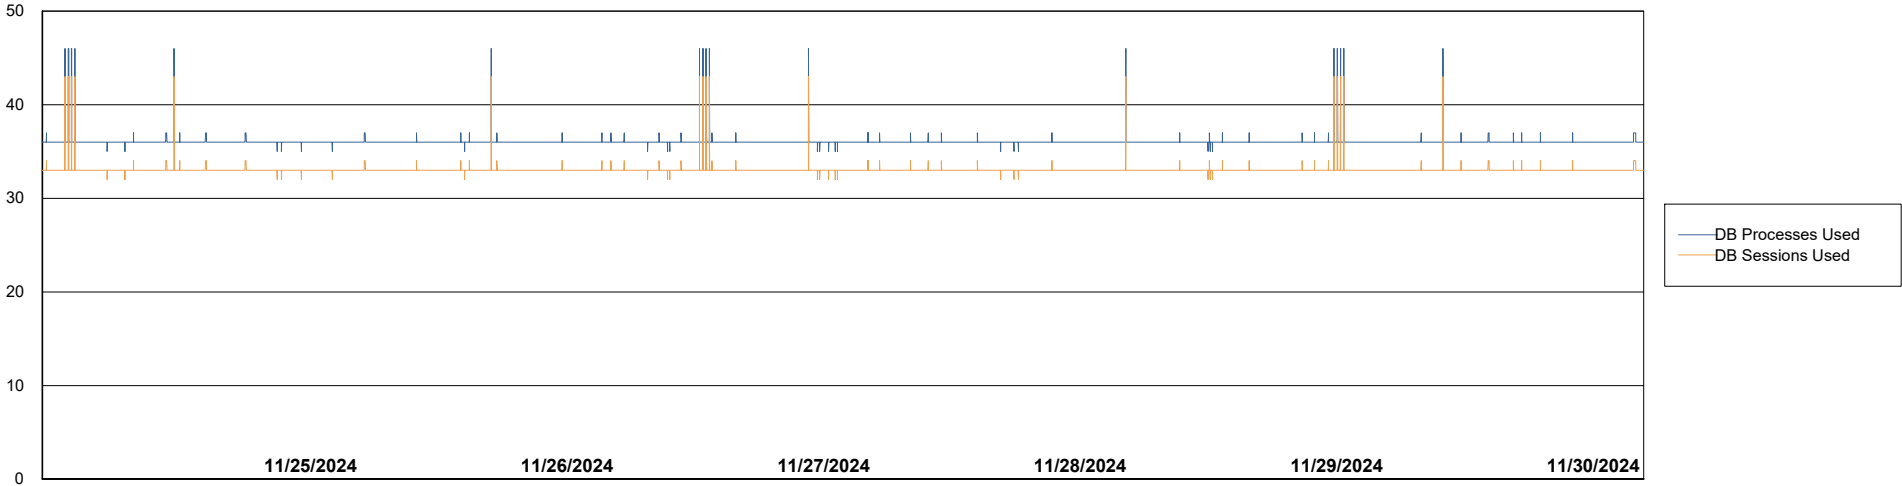

Database Performance CUS_PRD_ABSDB2_HSBABS1

DB Processes Max 1,000