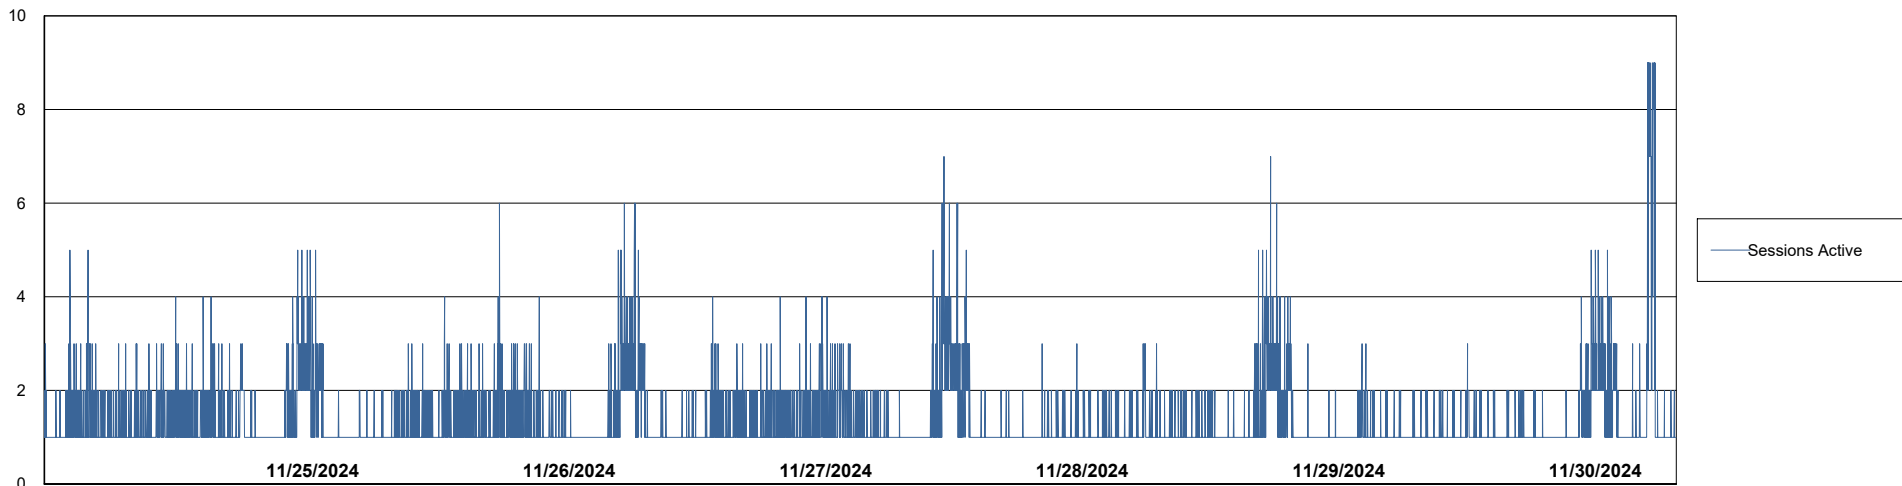

Weekly SLA Customer Report

Customer CUS_Production (24/7)
Database ID 131

Harddisk Usage CUS_PRD_ABSWEBPROD

	Free disk space on C: (%)	Total disk space on C: (Gb)	Used disk space on C: (Gb)
11/30/2024	88	199	24
11/29/2024	88	199	24
11/28/2024	88	199	24
11/27/2024	88	199	24
11/26/2024	88	199	24
11/25/2024	88	199	24
11/24/2024	88	199	24

Weekly SLA Customer Report

Customer CUS_Production (24/7)
Database ID 131

Database Performance CUS_PRD_ABSDB1_ABS1

Weekly SLA Customer Report

Customer CUS_Production (24/7)
Database ID 131

Database Performance CUS_PRD_ABSDB2_HSBABS1