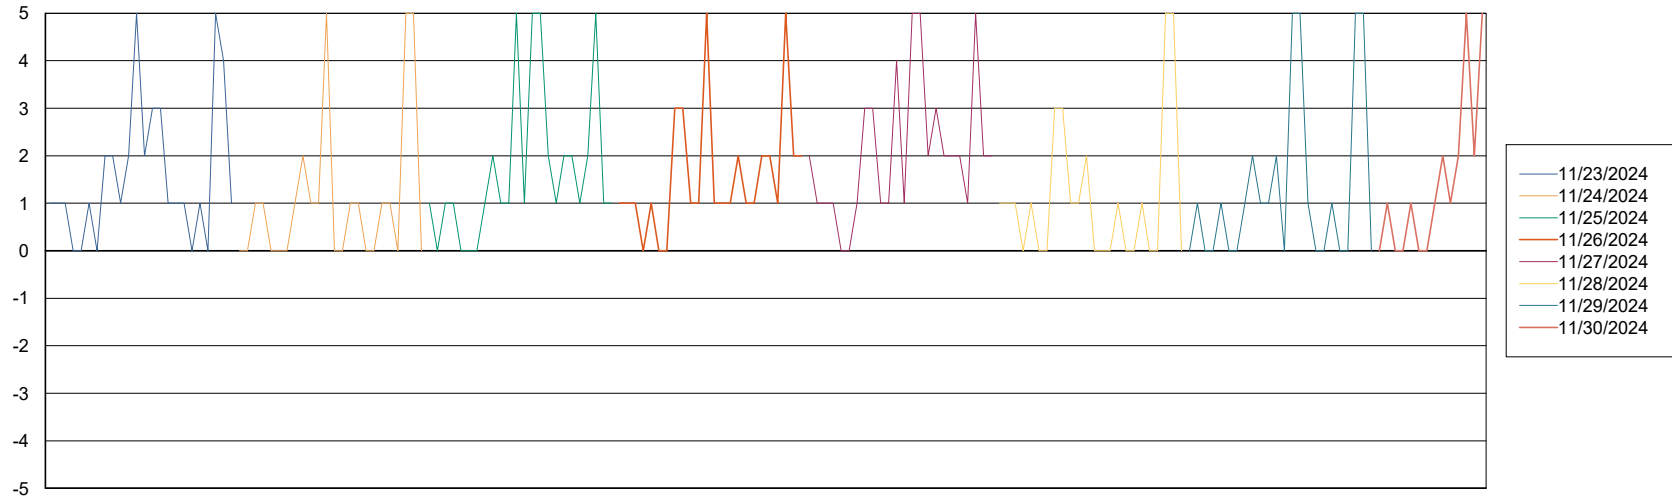

Recovery lag for last 7 days