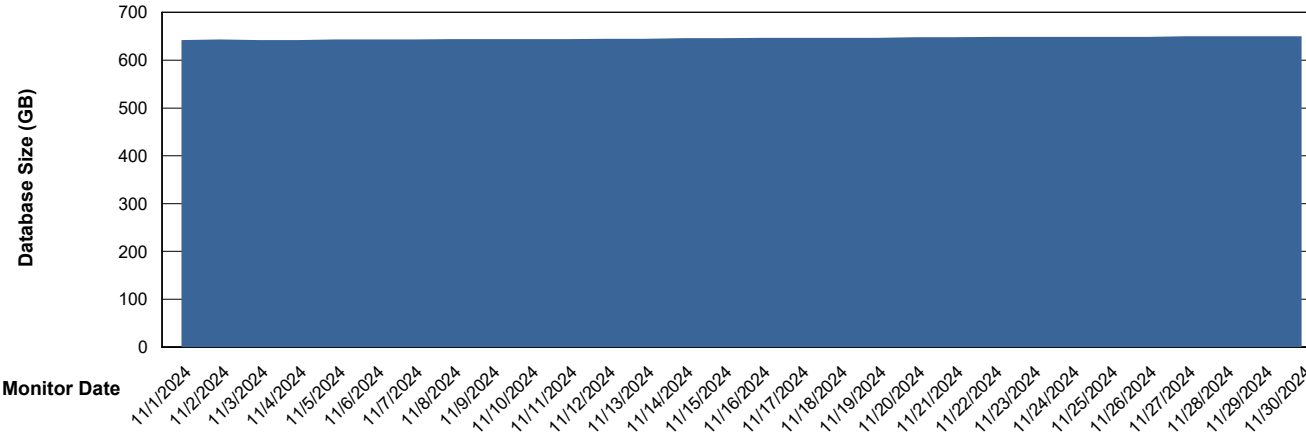

DB Processes Max 1,000

Weekly SLA Customer Report

Customer CUS_Production (24/7)
 Database ID 131

DATABASE SIZE CUS_PRD_ABSDB1_ABS1

Database growth over last month

Database Tablespace CUS_PRD_ABSDB1_ABS1

Date	Tablespace Name	Filesize (Gb)	Usedsize (Gb)	Percentage free
11/30/2024	ABSDATA	286	240	16
	INDX	475	394	17
11/29/2024	ABSDATA	286	240	16
	INDX	475	394	17
11/28/2024	ABSDATA	286	240	16
	INDX	475	394	17
11/27/2024	ABSDATA	286	240	16
	INDX	475	394	17
11/26/2024	ABSDATA	286	240	16
	INDX	475	394	17
11/25/2024	ABSDATA	286	240	16
	INDX	475	393	17
11/24/2024	ABSDATA	286	240	16
	INDX	475	393	17

Weekly SLA Customer Report

Customer CUS_Production (24/7)
Database ID 131

Standby Database Health CUS_Production (24/7)

Recovery lag for last 7 days

Weekly SLA Customer Report

Customer CUS_Production (24/7)
Database ID 131