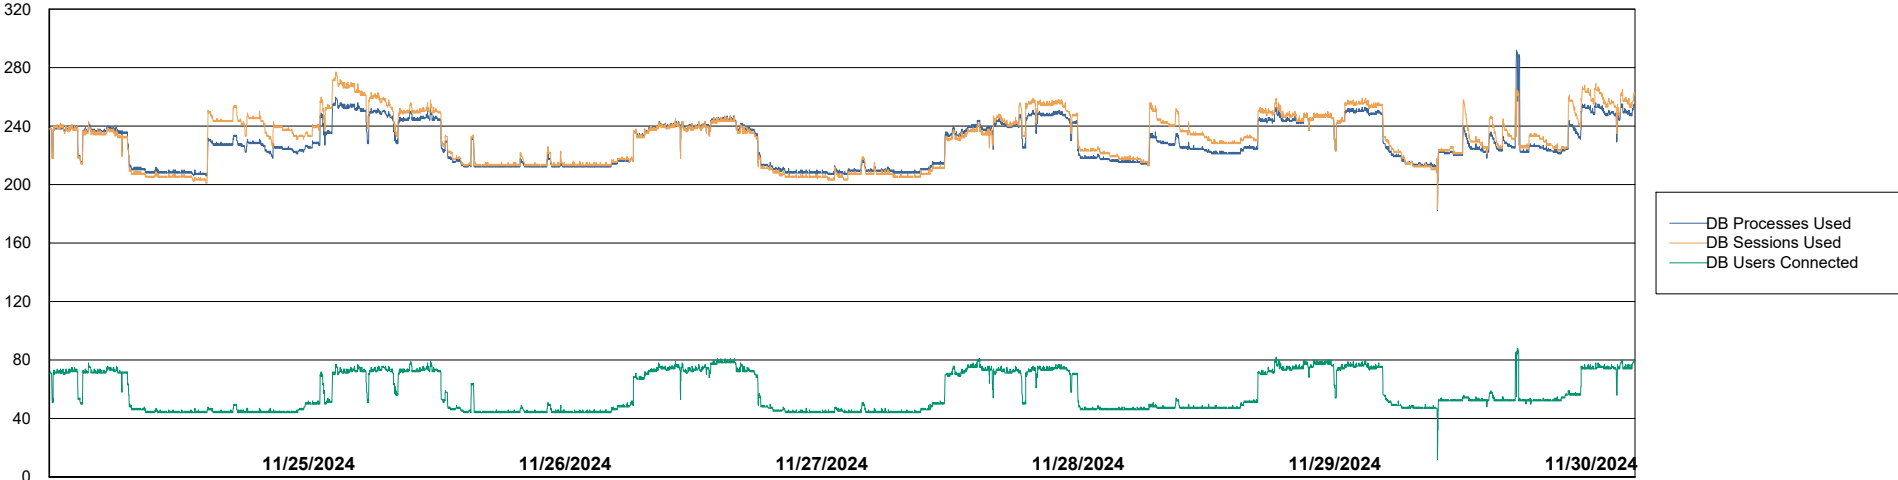

Database Performance CLO_PRD_CLO-ORA01_ABS1