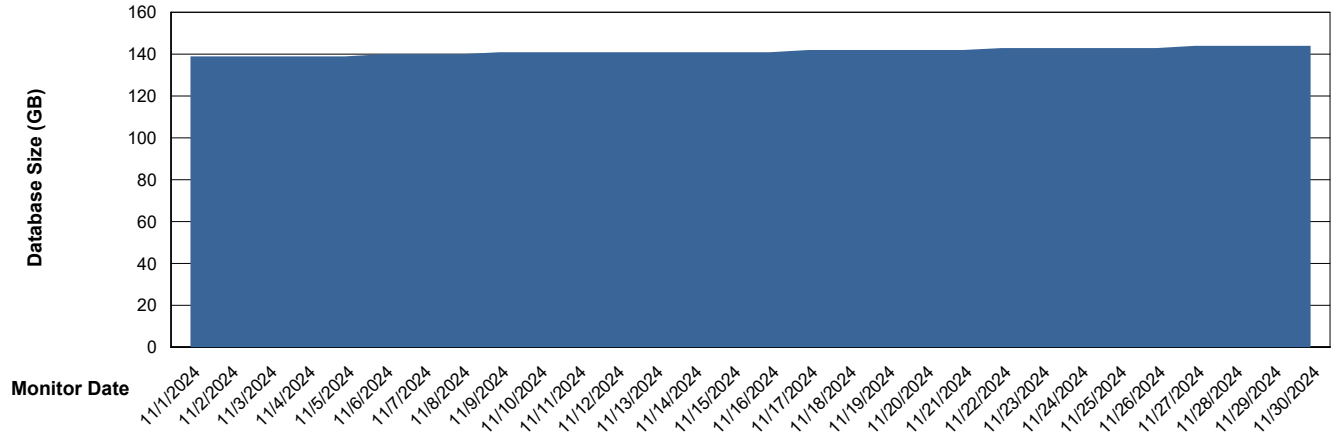

DATABASE SIZE   CLB-BI-AMS_ABS1_DB

Database growth over last month