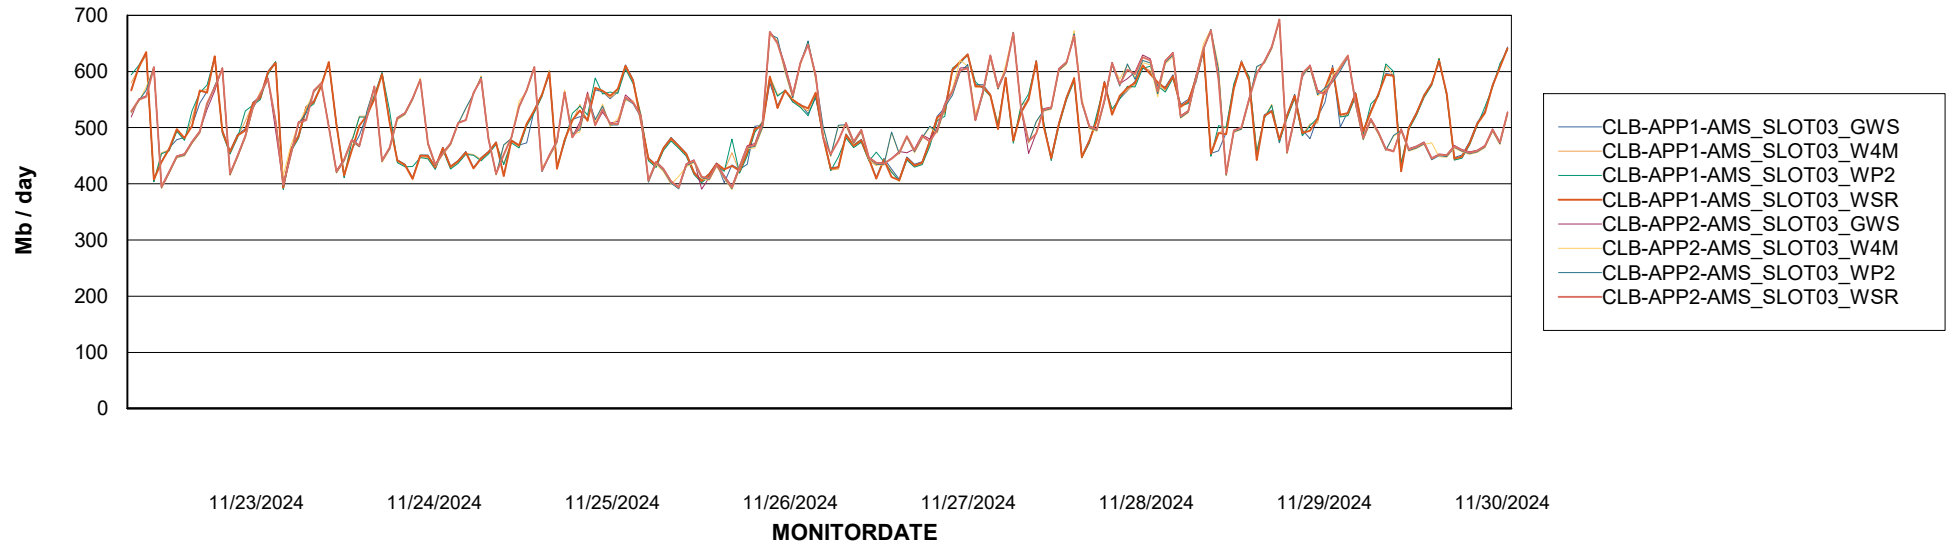

ABSSolute Web Component Services

Avg memory used per ABS Web component