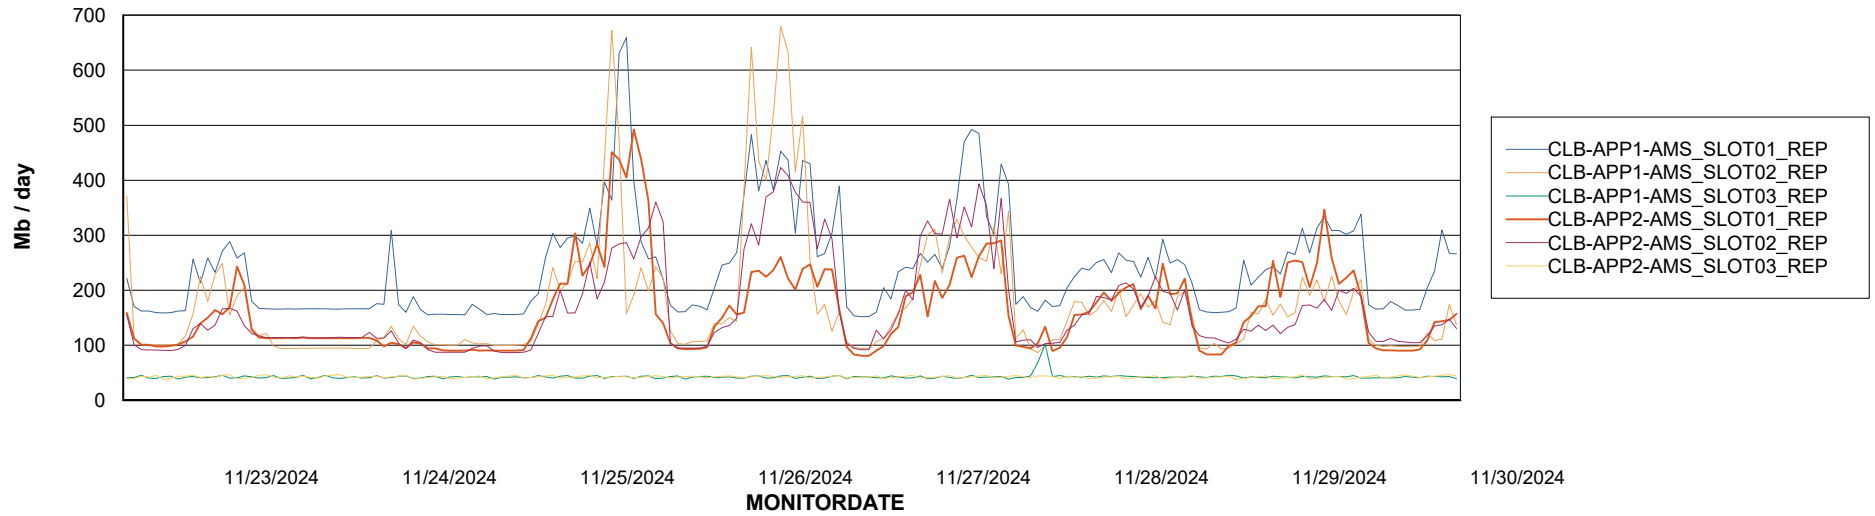

Avg memory used per ABS Server Service

Avg users per day per ABS server

Weekly SLA Customer Report

Customer: CLB OCI AMS Production
Database ID: 196

ABSSolute Application ReportServer Services

Avg memory used per ReportServer Service