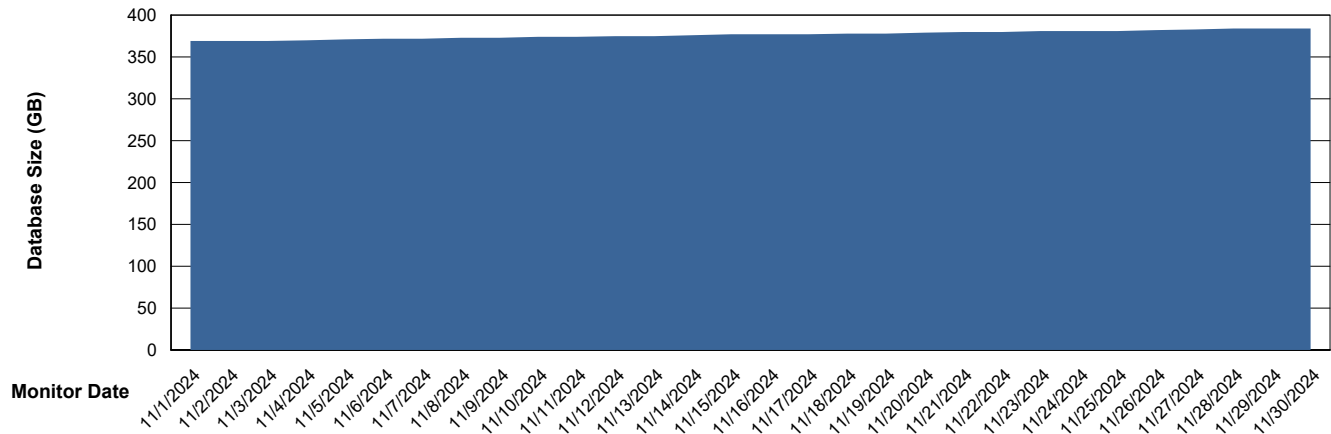

Customer CLB OCI AMS Production
Database ID 196

DATABASE SIZE CLB-BI-AMS_ABS1_DB

Database growth over last month

DATABASE SIZE CLB-DBS1-AMS_PROD_ABS1

Database growth over last month

Weekly SLA Customer Report