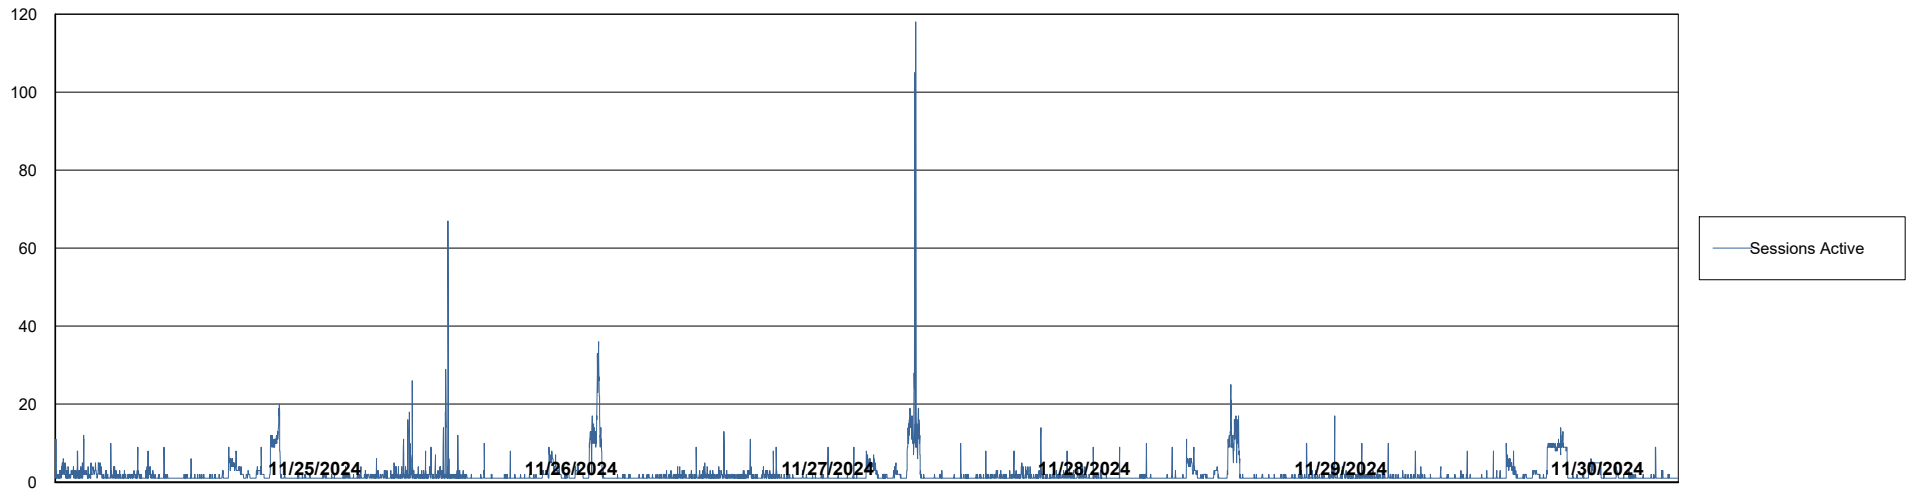

Weekly SLA Customer Report

Customer CLB OCI AMS Production
Database ID 196

Database Performance CLB-BI-AMS_ABS1_DB

Weekly SLA Customer Report

Customer CLB OCI AMS Production
Database ID 196

Database Performance CLB-DBS1-AMS_PROD_ABS1