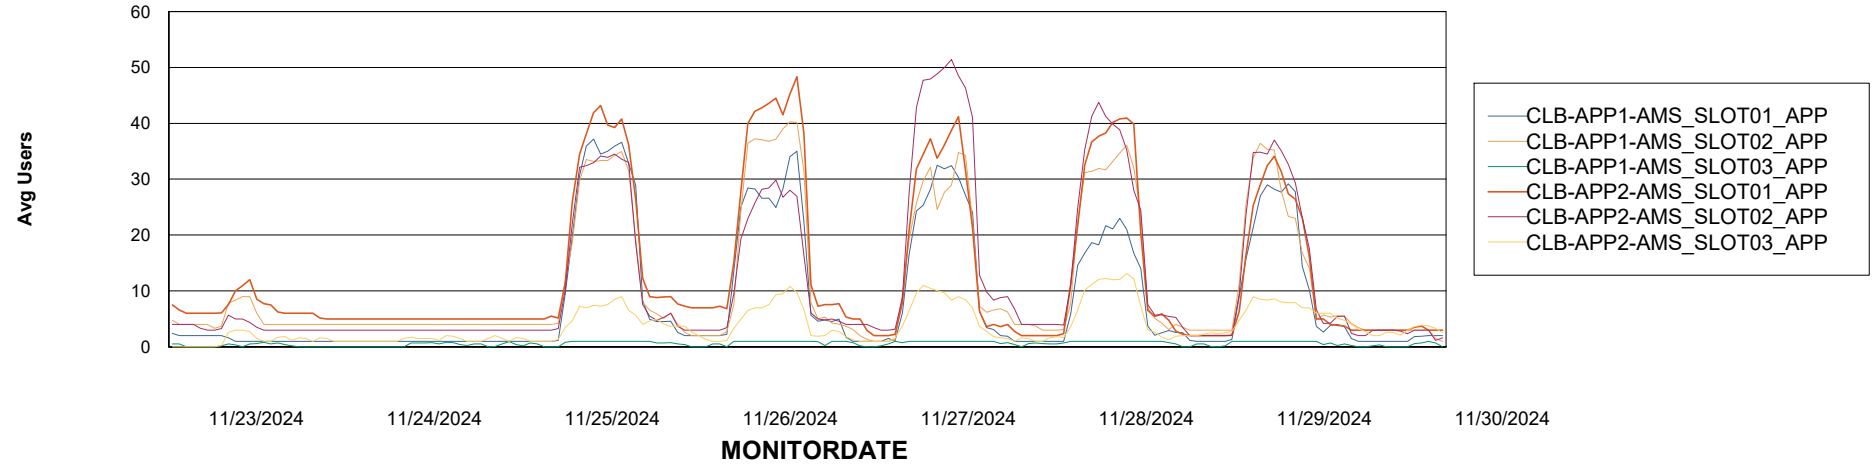

Avg users per day per ABS server