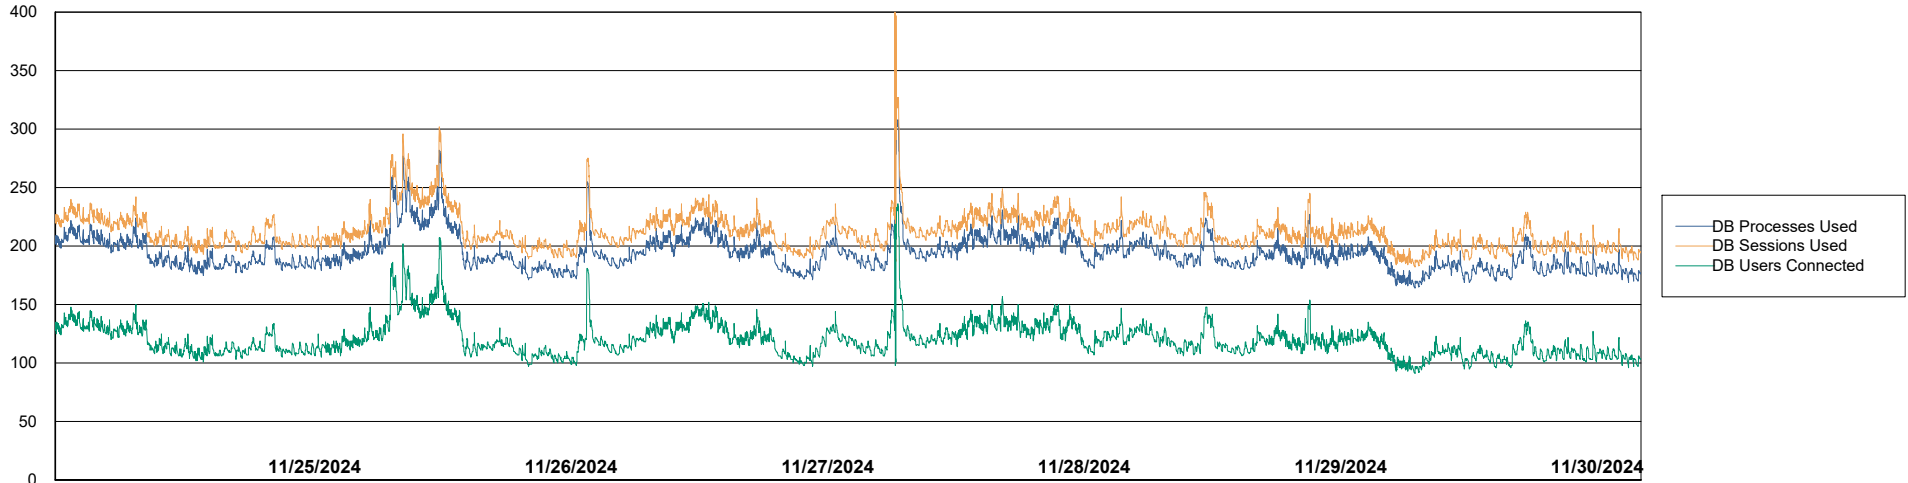

Weekly SLA Customer Report

Customer CLB OCI AMS Production
Database ID 196

Database Performance CLB-BI-AMS_ABS1_DB

Weekly SLA Customer Report

Customer CLB OCI AMS Production
Database ID 196

Database Performance CLB-DBS1-AMS_PROD_ABS1