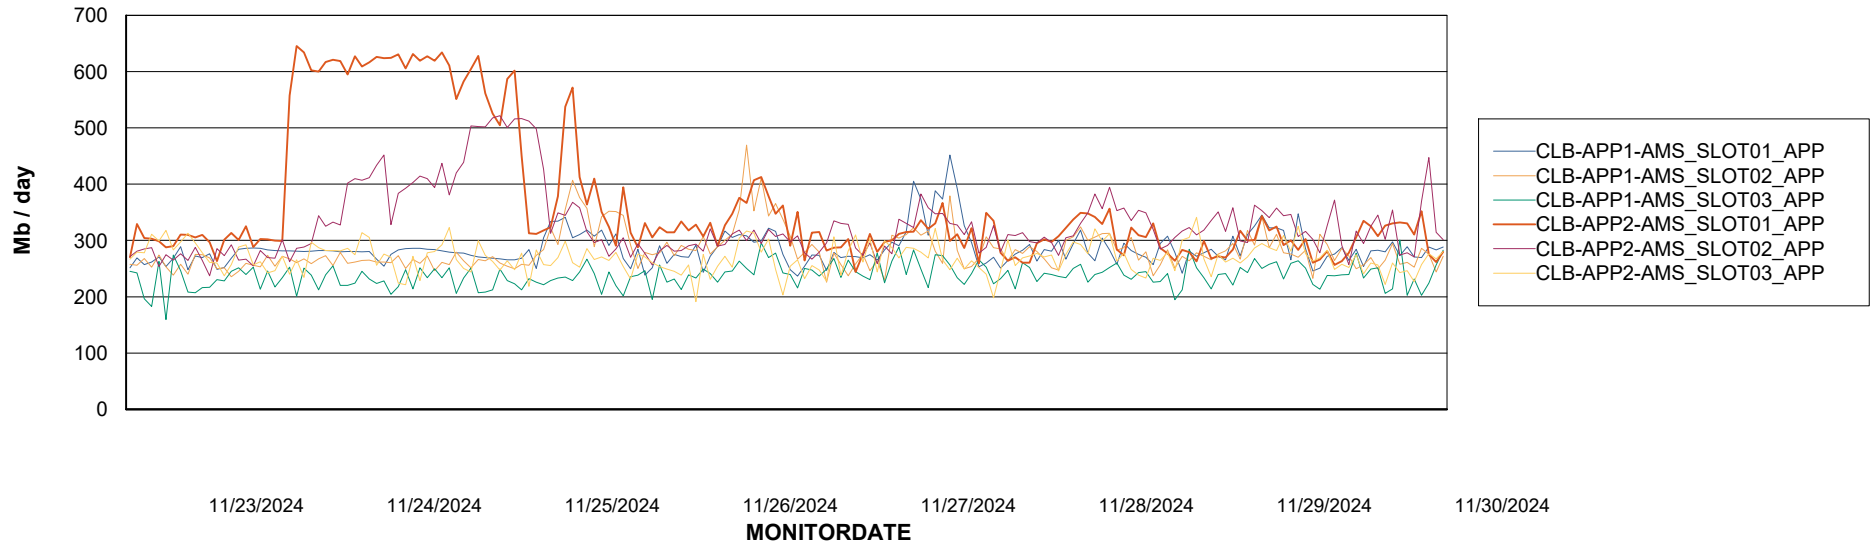

ABSSolute Application Server Services

Avg memory used per ABS Server Service