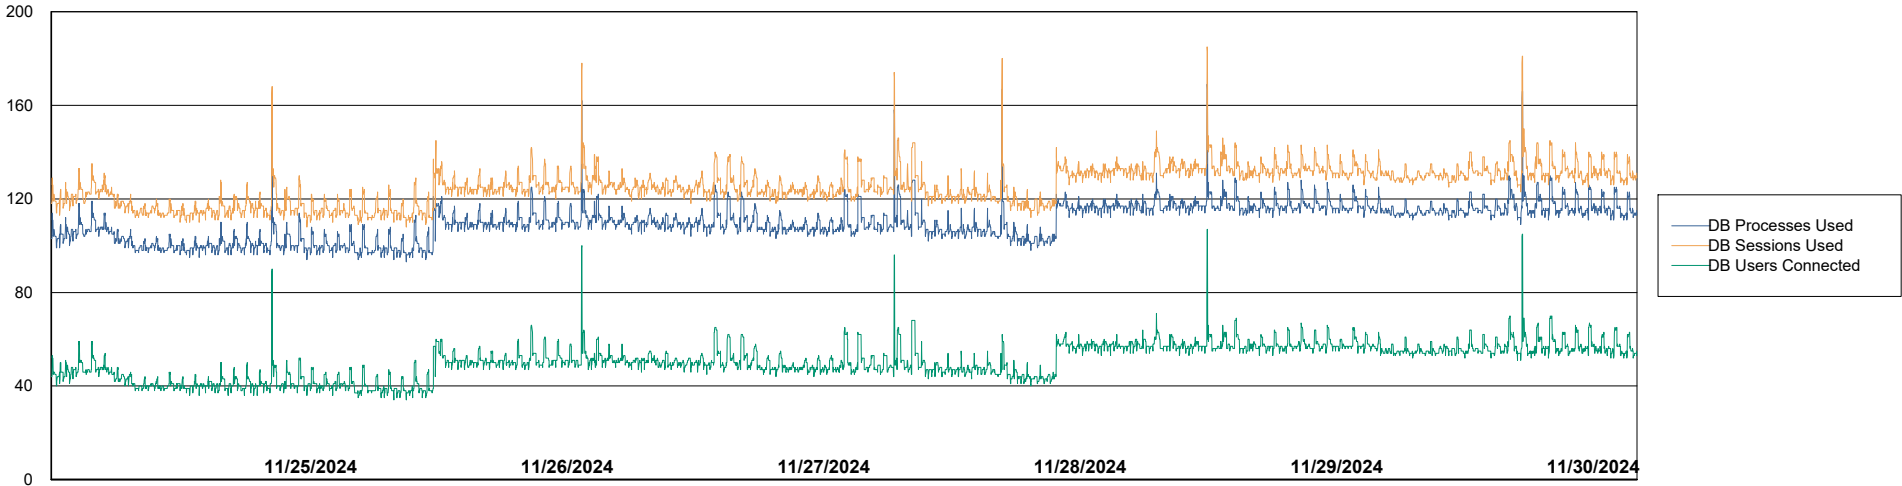

Database Performance CLB-BI-AMS_ABS1_DB