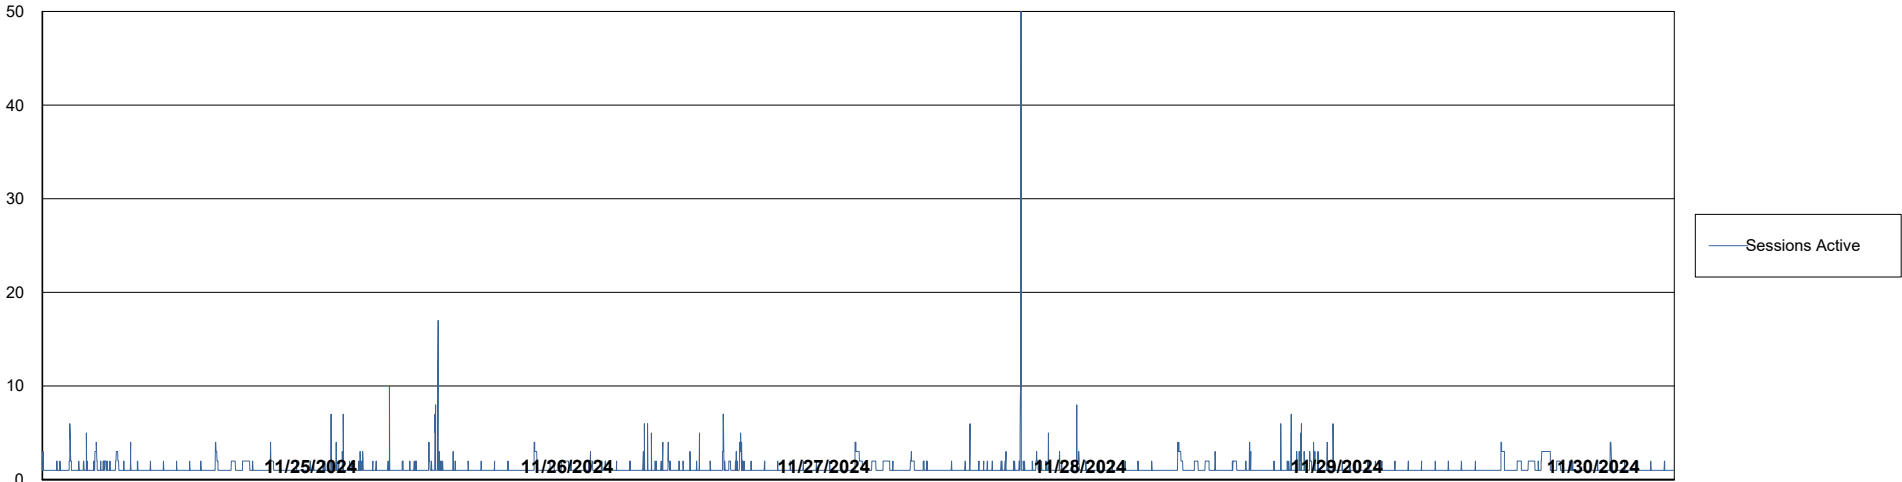

Database Performance CLB-BI-AMS_ABS1_DB