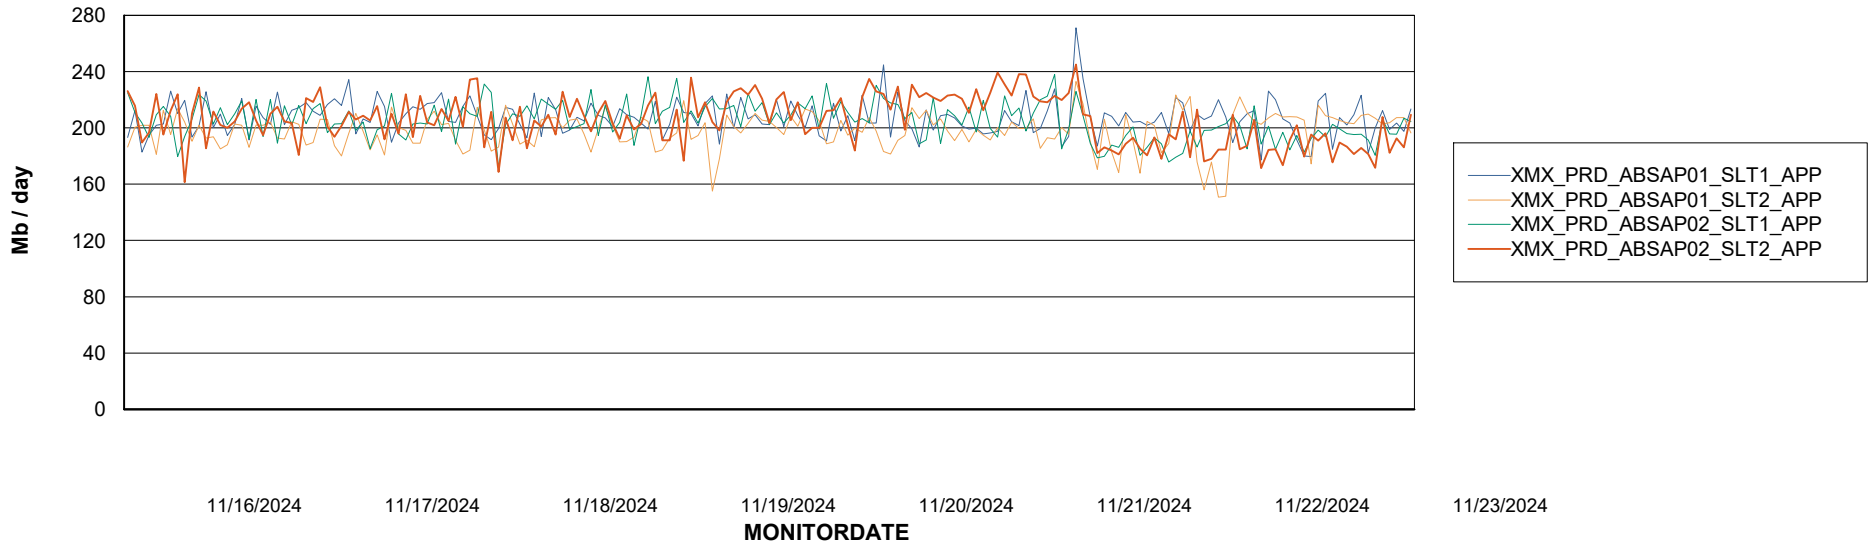

ABSSolute Application Server Services

Avg memory used per ABS Server Service