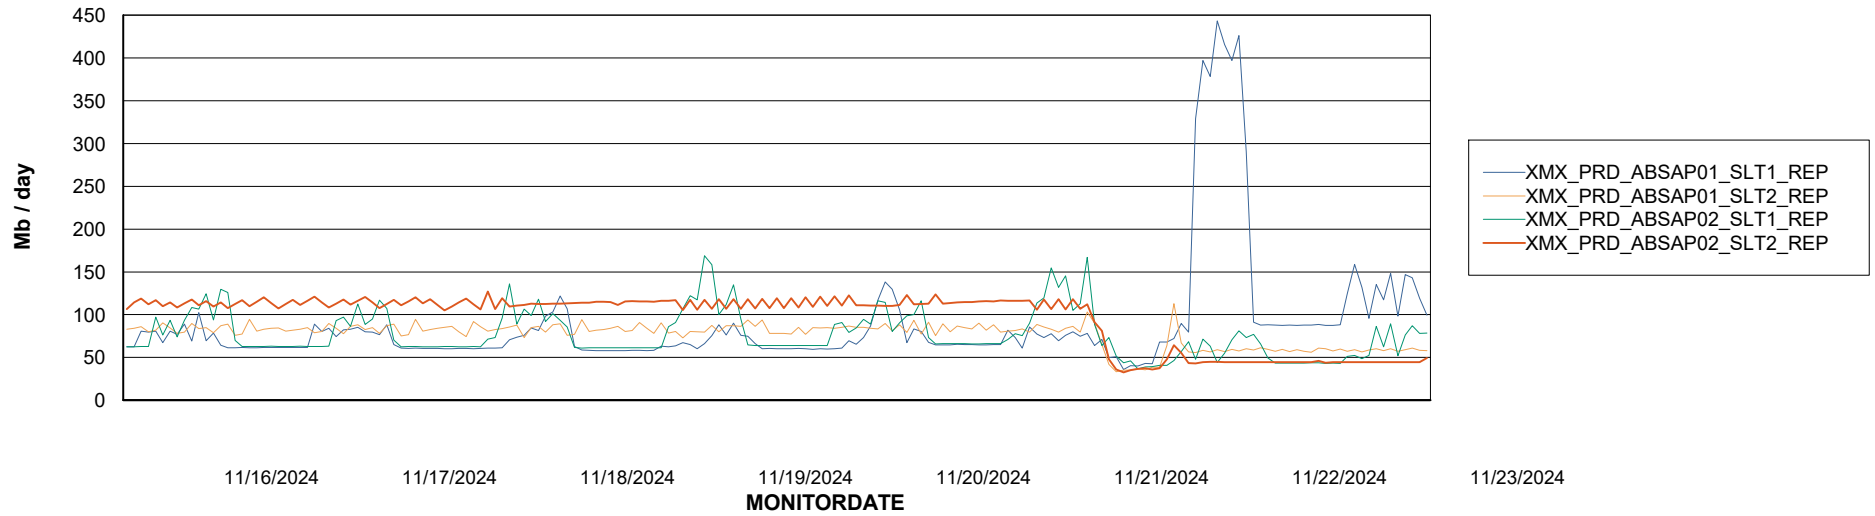

ABSSolute Application ReportServer Services

Avg memory used per ReportServer Service