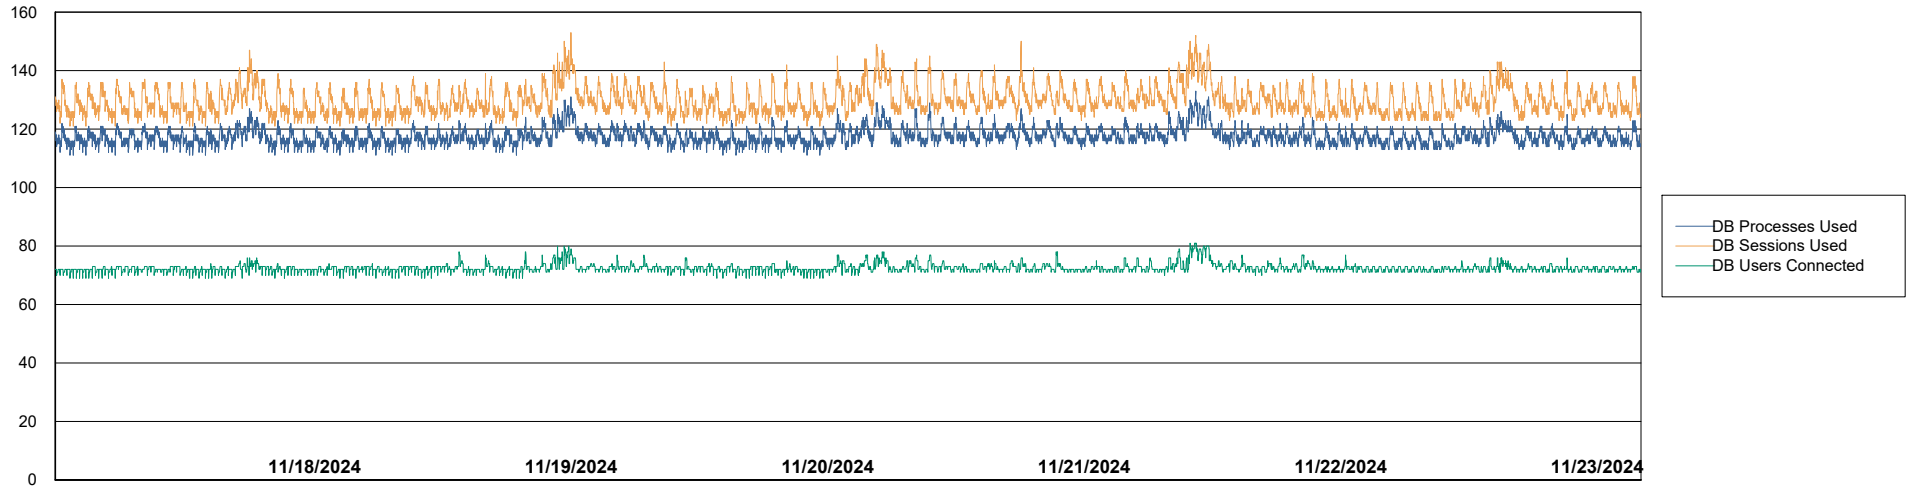

Database Performance VOS_PRD_ABSBI-2018_ABS1