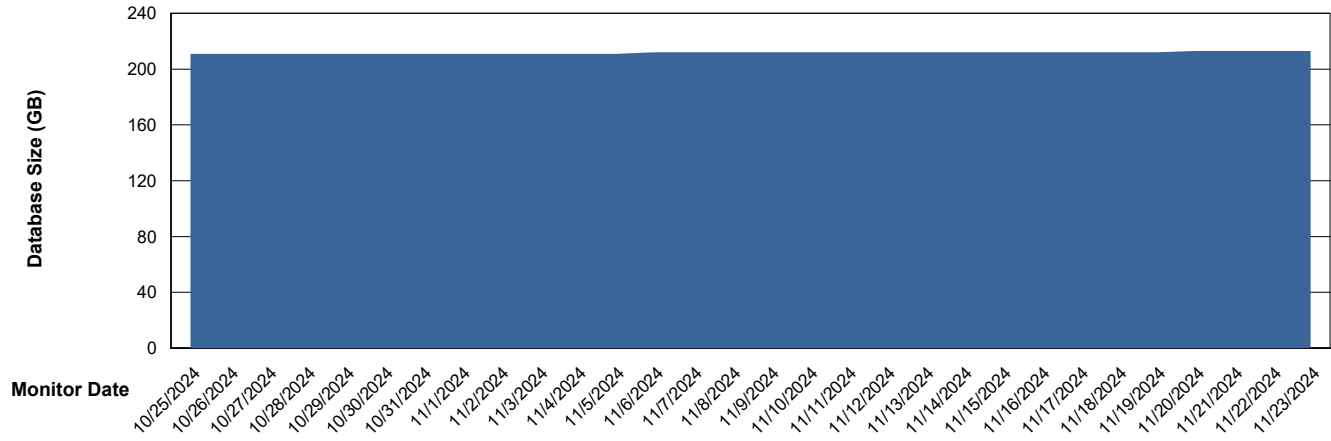

DATABASE SIZE VOS_PRD_ABSBI-2018_ABS1

Database growth over last month