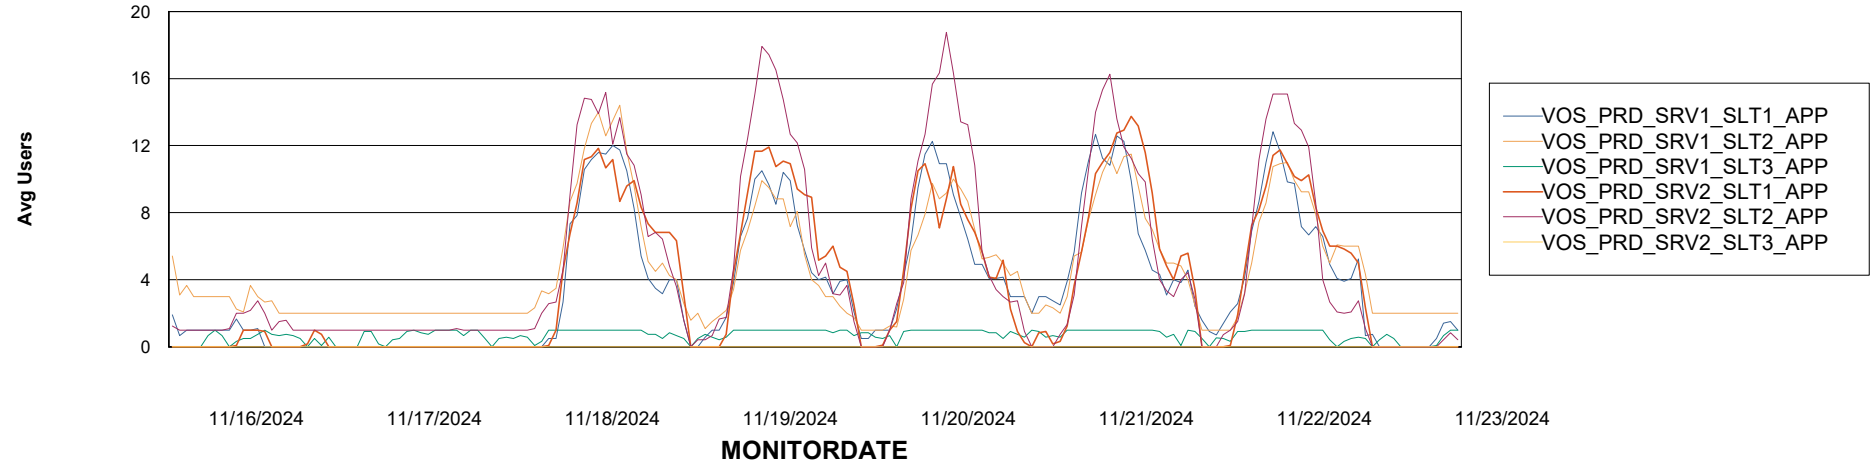

Weekly SLA Customer Report

Customer VOS_Production
Database ID 143

ABSSolute Application Server Services

Avg memory used per ABS Server Service

Avg users per day per ABS server

Weekly SLA Customer Report

Customer VOS_Production
Database ID 143