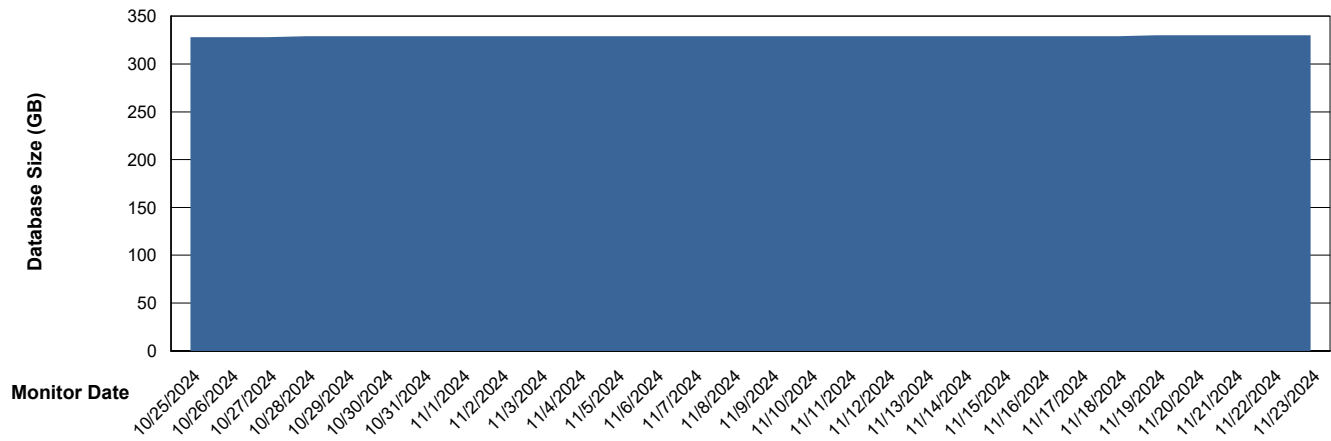

DATABASE SIZE VOS_PRD_ABSORA1-2022_ABS1

Database growth over last month