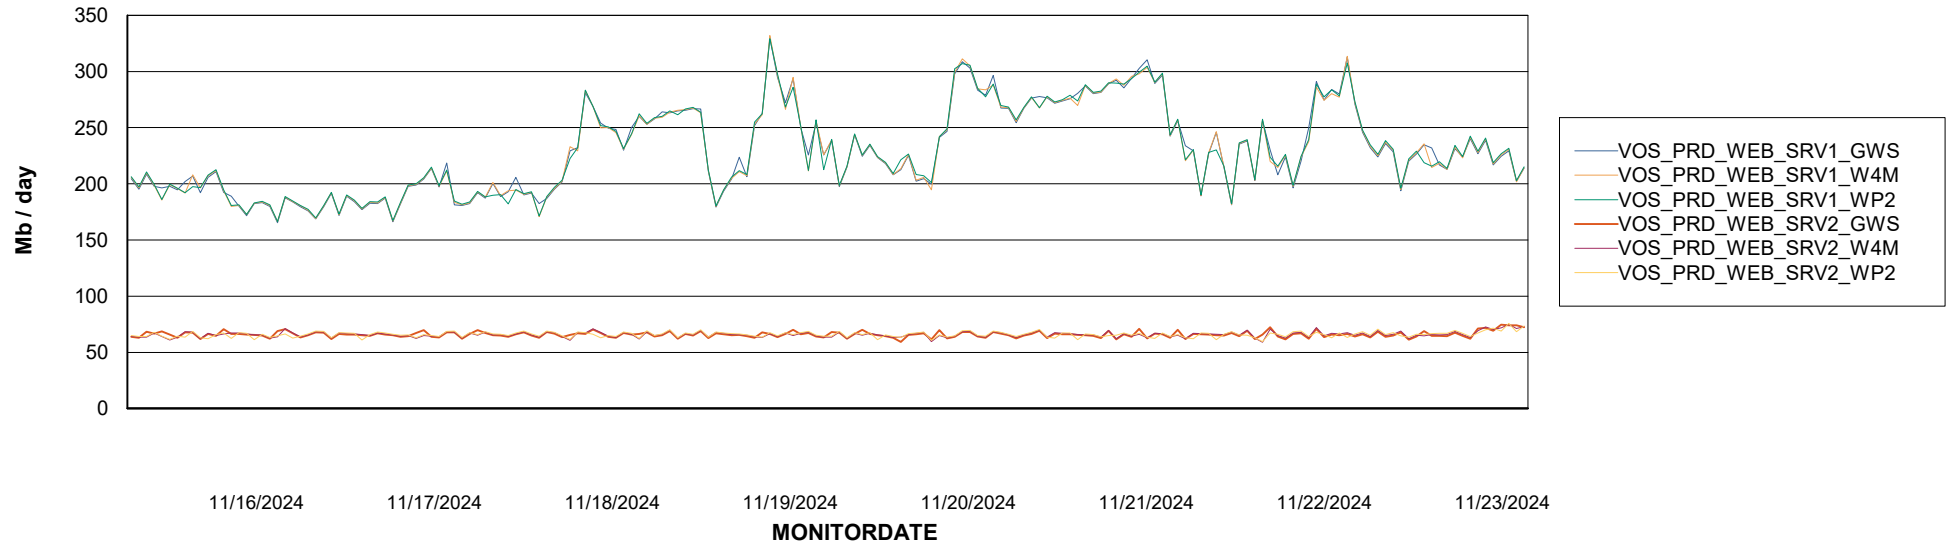

ABSSolute Application ReportServer Services

Avg memory used per ReportServer Service

Weekly SLA Customer Report

Customer VOS_Production
Database ID 143

ABSSolute Web Component Services

Avg memory used per ABS Web component