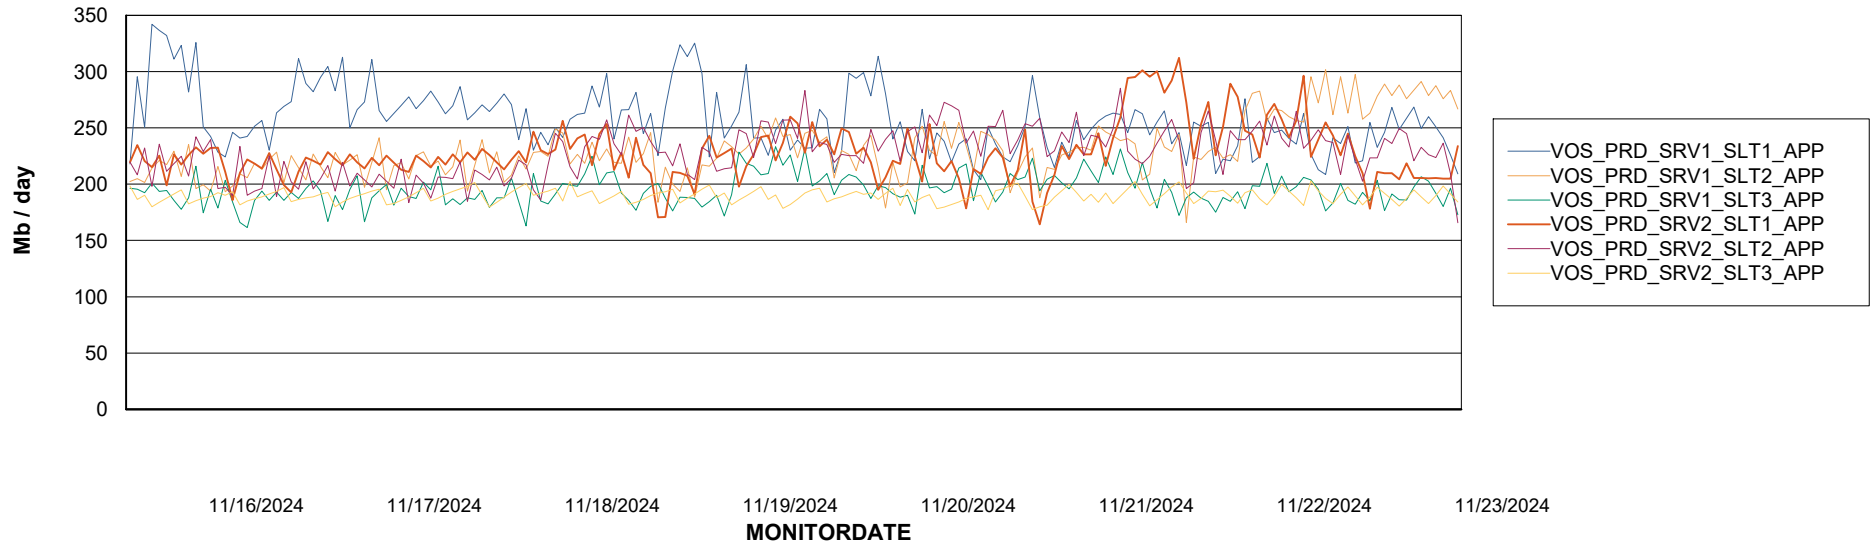

ABSSolute Application Server Services

Avg memory used per ABS Server Service