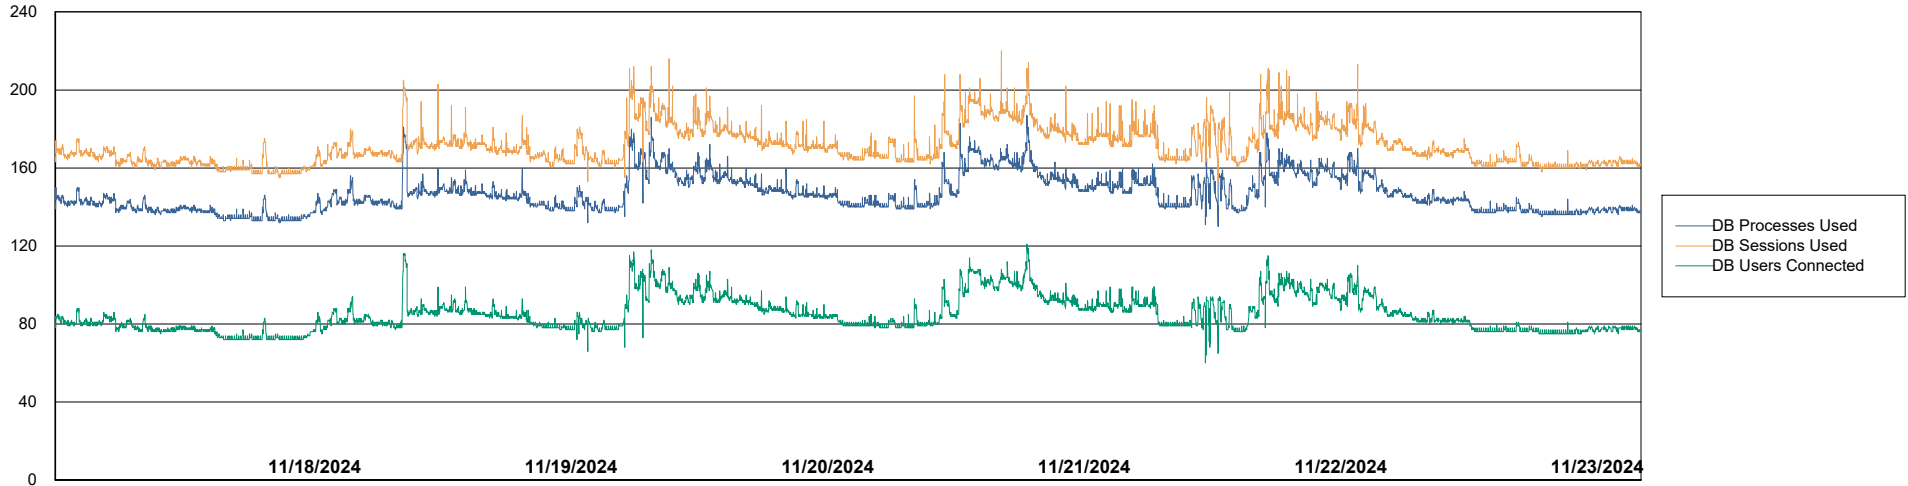

Weekly SLA Customer Report

Customer VOS_Production
Database ID 143

Database Performance VOS_PRD_ABSBI-2018_ABS1

Weekly SLA Customer Report

Customer VOS_Production
Database ID 143

Database Performance VOS_PRD_ABSORA1-2022_ABS1