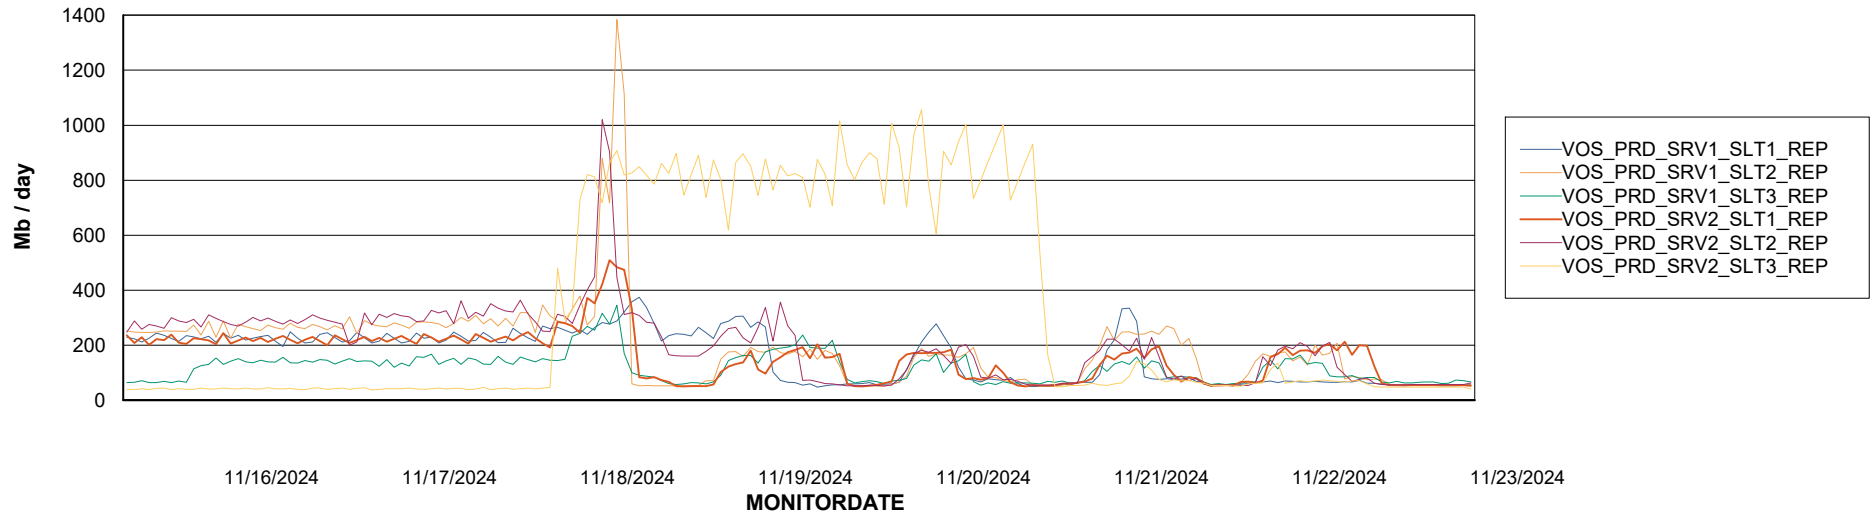

ABSSolute Application ReportServer Services

Avg memory used per ReportServer Service