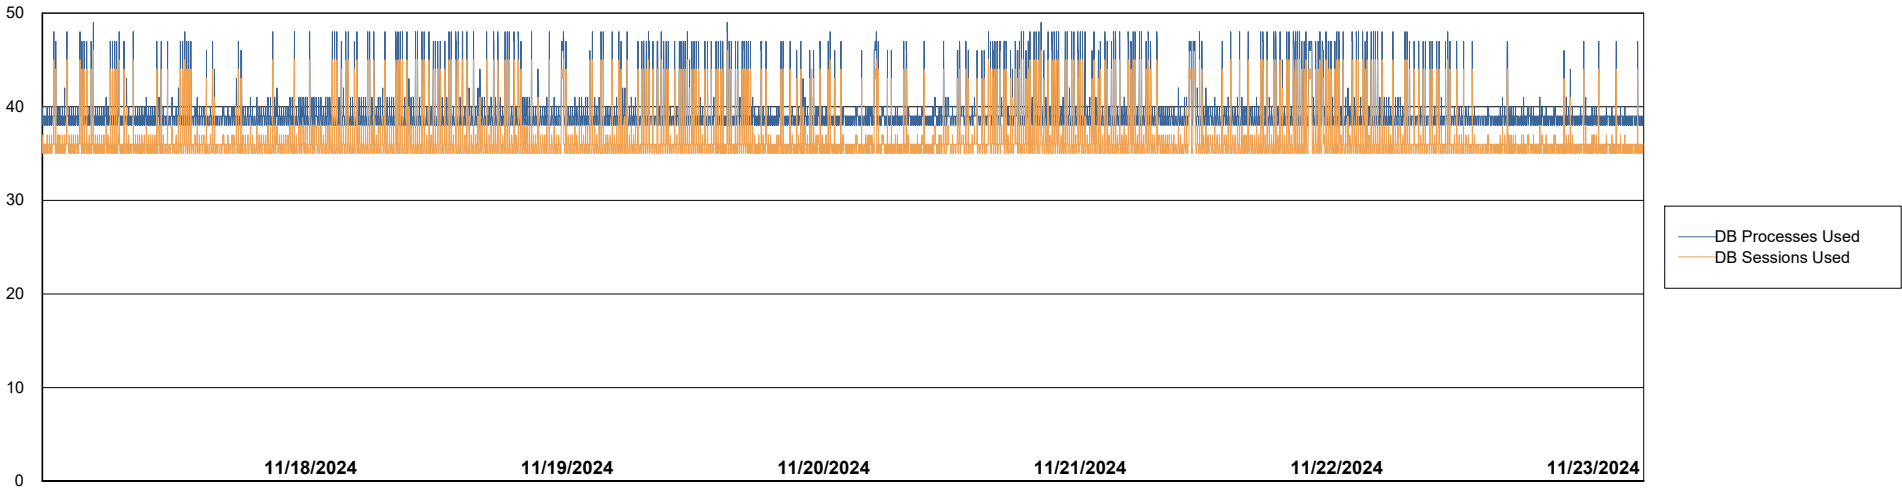

Database Performance VOS_PRD_ABSORA2-2022_HSBABS1

DB Processes Max 1,000