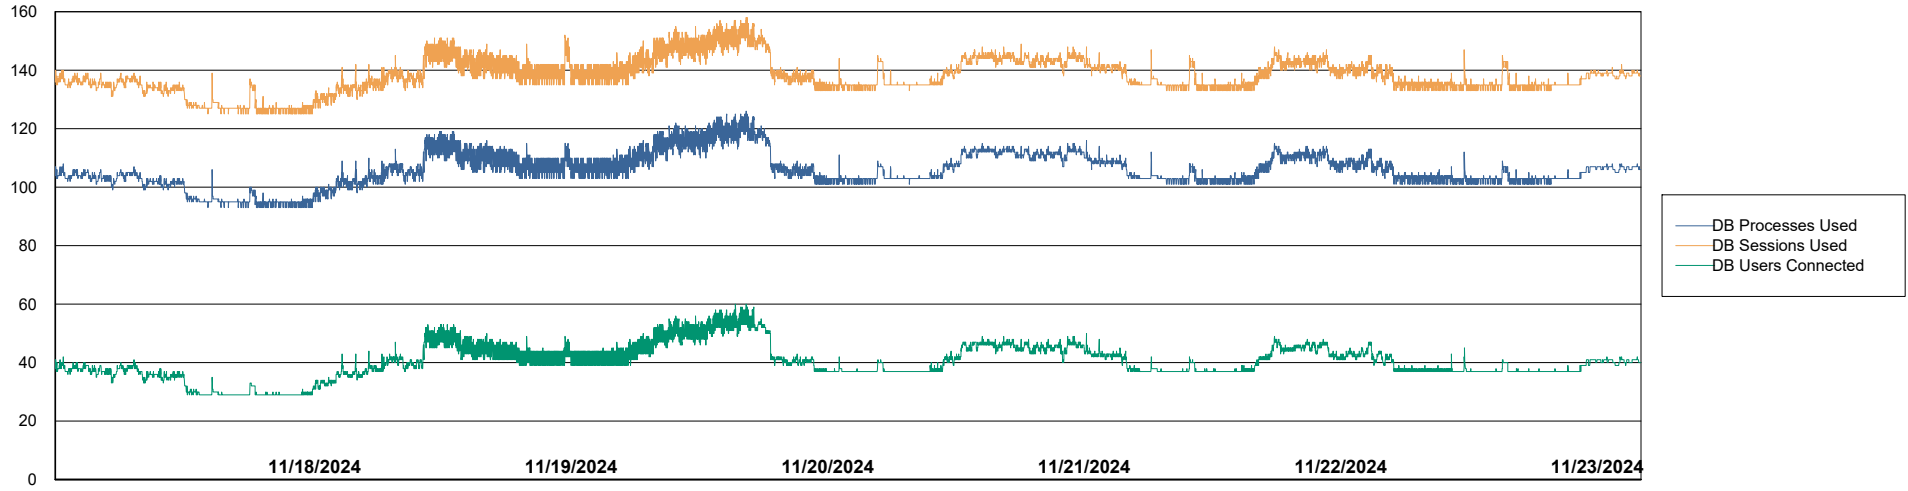

Harddisk Usage VEN_PRD_VENABS07_SB-DB

	Free disk space on C: (%)	Total disk space on C: (Gb)	Used disk space on C: (Gb)	Free disk space on D: (%)	Total disk space on D: (Gb)	Used disk space on D: (Gb)	Free disk space on E: (%)	Total disk space on E: (Gb)	Used disk space on E: (Gb)
11/23/2024	25	102	77	20	1,100	878	91	400	34
11/22/2024	25	102	76	20	1,100	878	91	400	35
11/21/2024	26	102	76	20	1,100	878	90	400	40
11/20/2024	25	102	76	20	1,100	878	90	400	38
11/19/2024	25	102	76	21	1,100	868	91	400	38
11/18/2024	26	102	76	22	1,100	863	92	400	33
11/17/2024	26	102	76	22	1,100	863	92	400	31

Weekly SLA Customer Report

Customer VEN_Production
Database ID 35

Database Performance VENDB_Production_ABS1

Weekly SLA Customer Report

Customer VEN_Production
Database ID 35

Database Performance **VENDB_Standby_ABS1_SB**