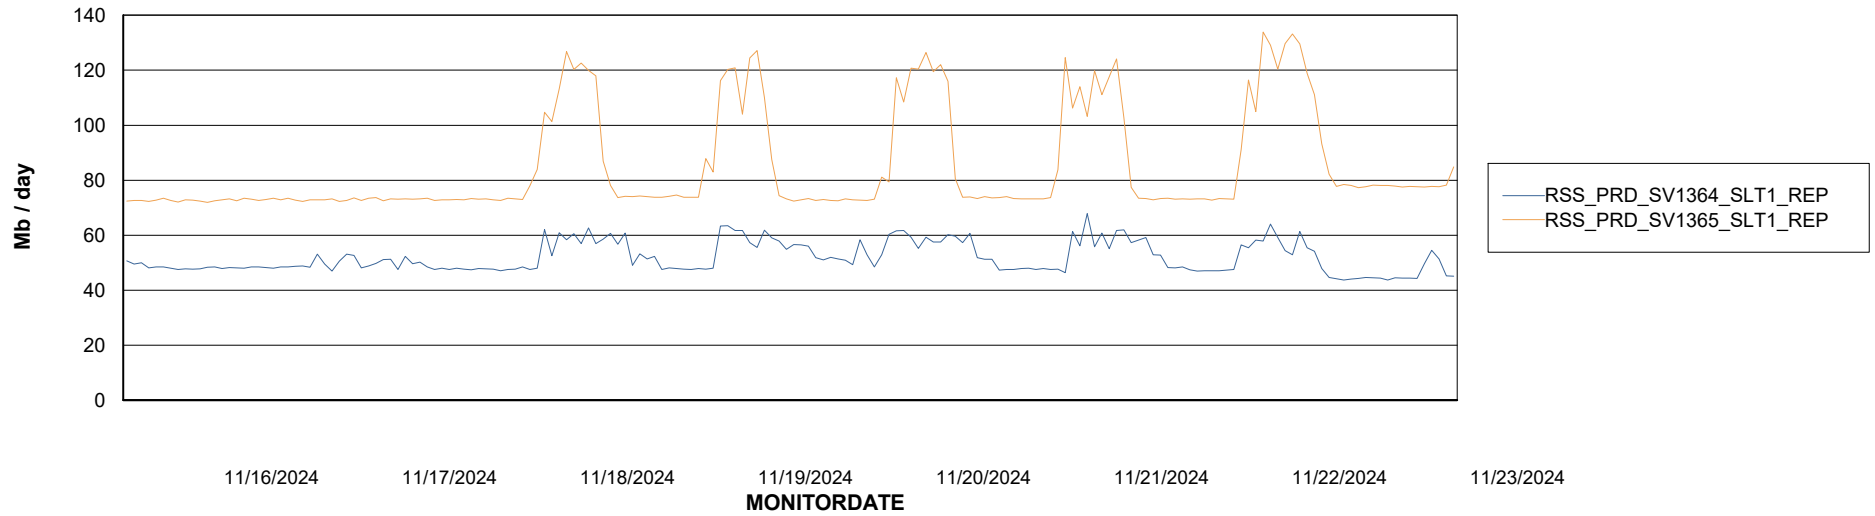

Avg memory used per ABS Server Service

Avg users per day per ABS server

Weekly SLA Customer Report

Customer RSS Production
Database ID 52

ABSSolute Application ReportServer Services

Avg memory used per ReportServer Service