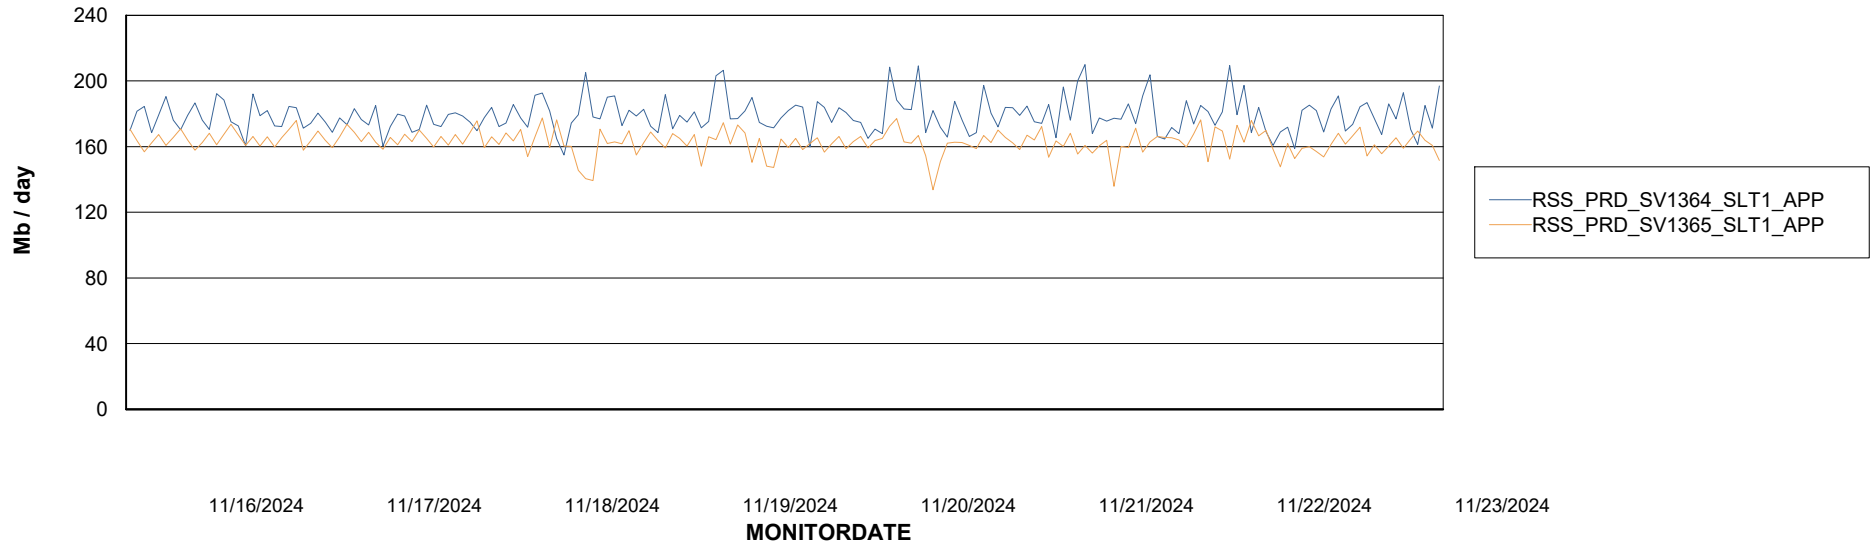

ABSSolute Application Server Services

Avg memory used per ABS Server Service