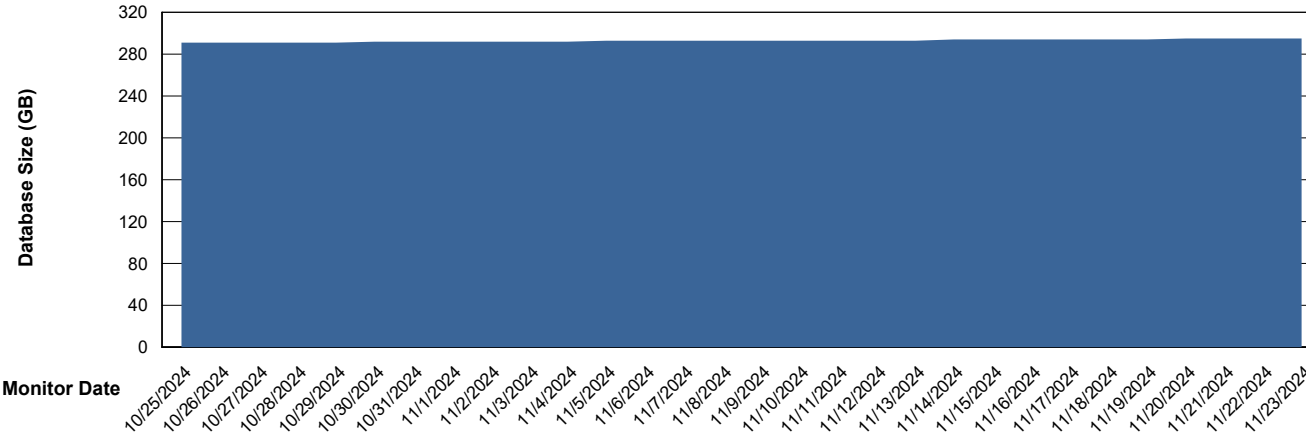

DB Processes Max 1,000

Weekly SLA Customer Report

Customer RFL_Production
 Database ID 36

DATABASE SIZE RFL_PRD_ABS01_DB

Database growth over last month

Database Tablespace RFL_PRD_ABS01_DB

Date	Tablespace Name	Filesize (Gb)	Usedsize (Gb)	Percentage free
11/23/2024	ABSDATA	100	82	18
	INDX	246	198	19
11/22/2024	ABSDATA	100	82	18
	INDX	246	198	19
11/21/2024	ABSDATA	100	82	18
	INDX	246	198	19
11/20/2024	ABSDATA	100	82	18
	INDX	246	198	19
11/19/2024	ABSDATA	100	82	18
	INDX	246	198	20
11/18/2024	ABSDATA	100	82	18
	INDX	246	198	20
11/17/2024	ABSDATA	100	82	18
	INDX	246	198	20

Weekly SLA Customer Report

Customer RFL_Production
Database ID 36

Standby Database Health RFL_Production

Recovery lag for last 7 days

Weekly SLA Customer Report

Customer RFL_Production
Database ID 36

ABSSolute Application Server Services