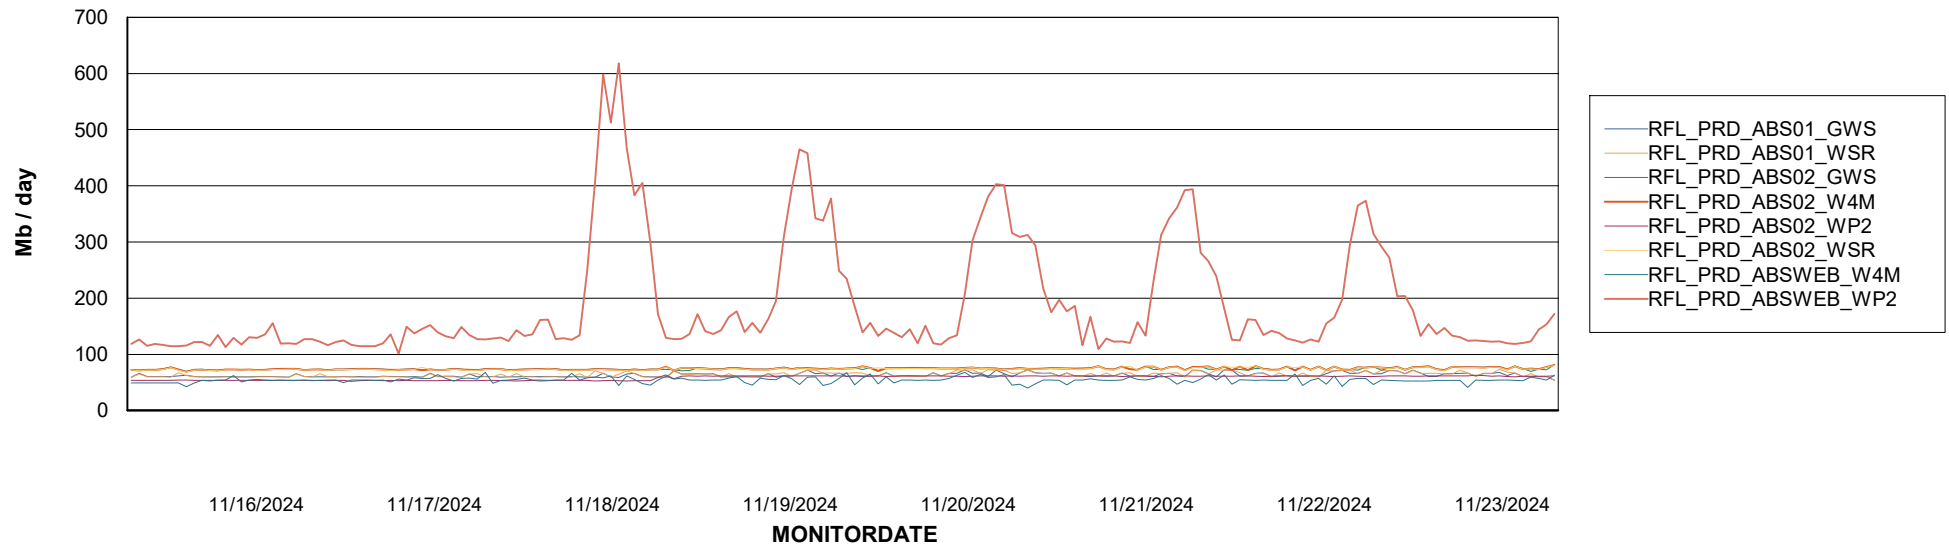

ABSSolute Web Component Services

Avg memory used per ABS Web component