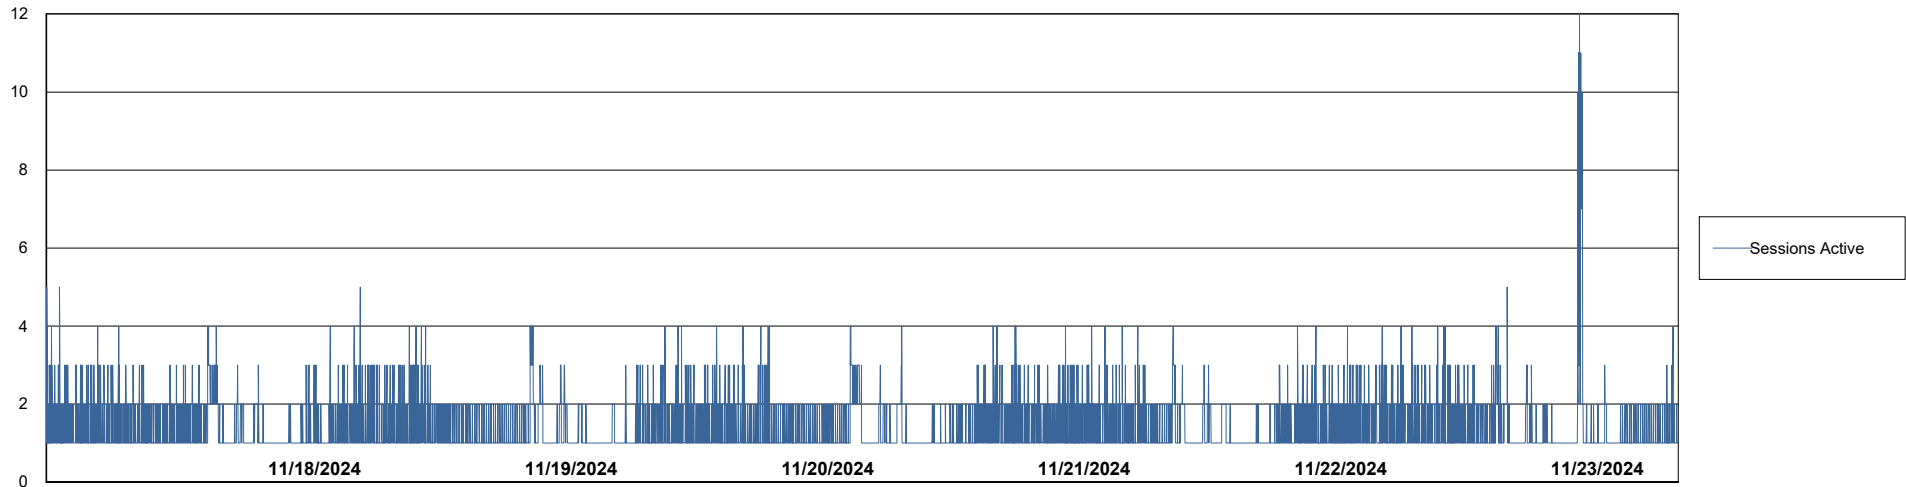

Database Performance RFL_PRD_ABS01_DB