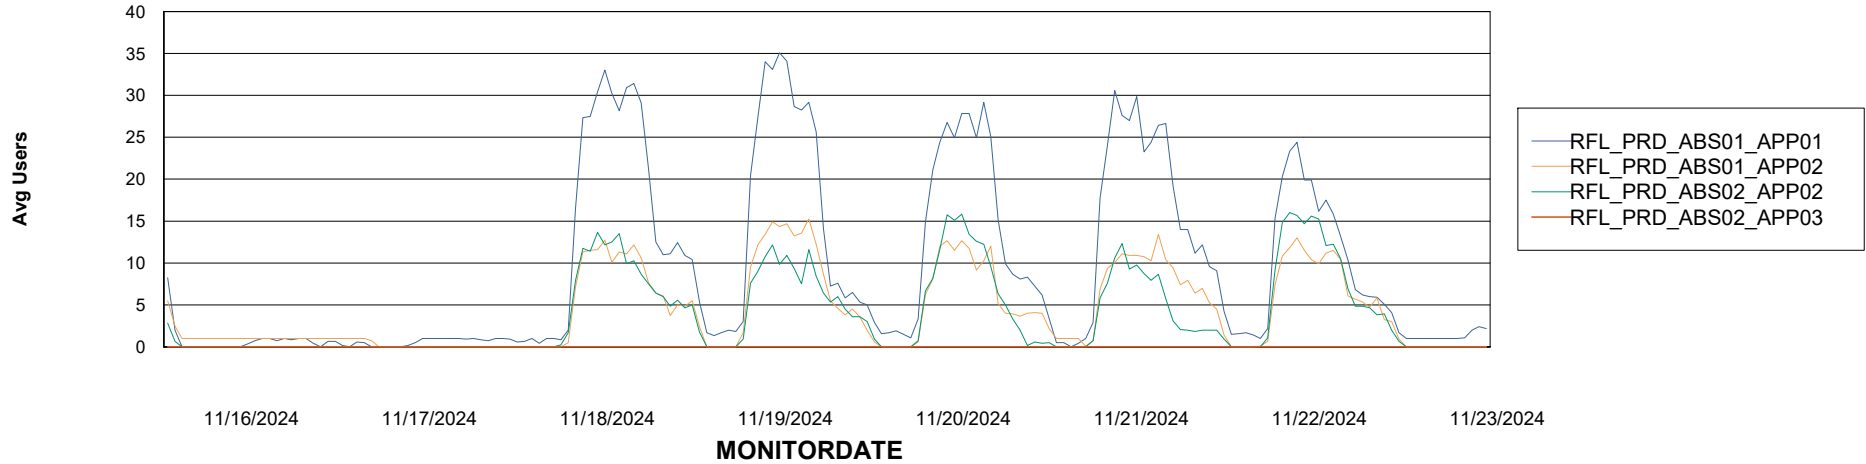

Avg users per day per ABS server