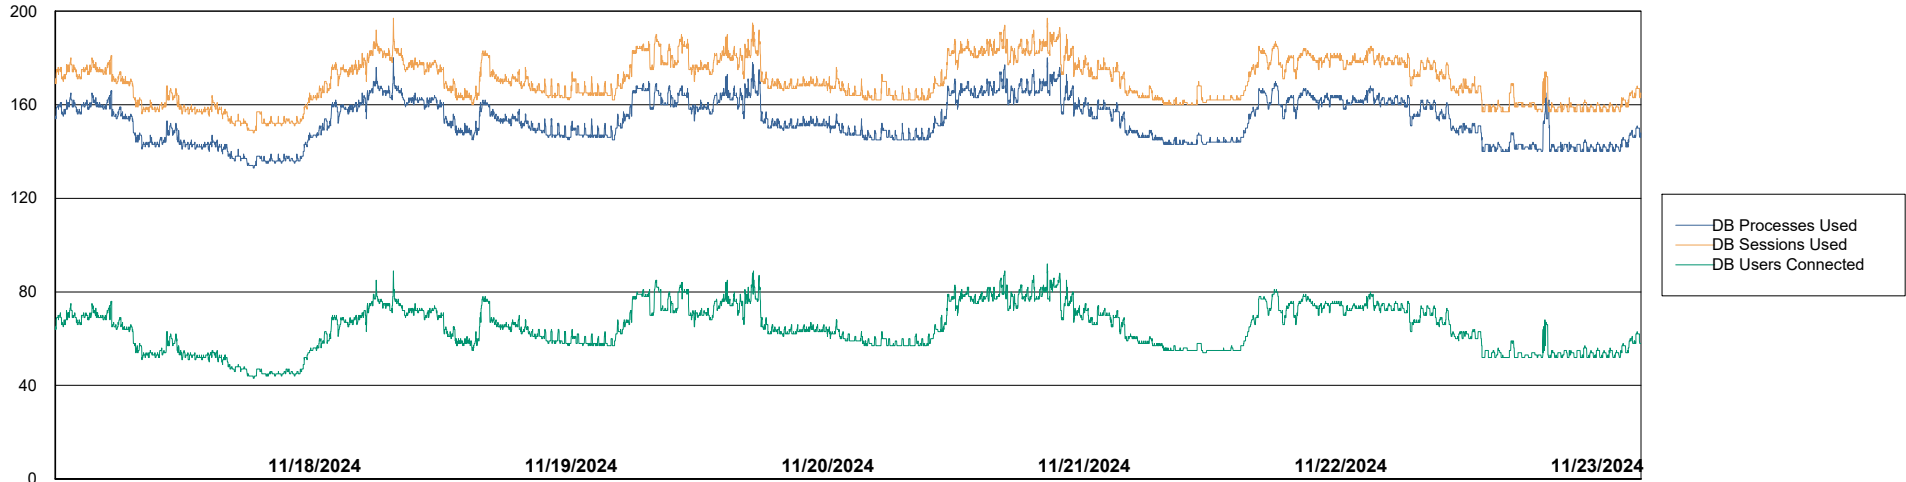

Database Performance RFL_PRD_ABS01_DB