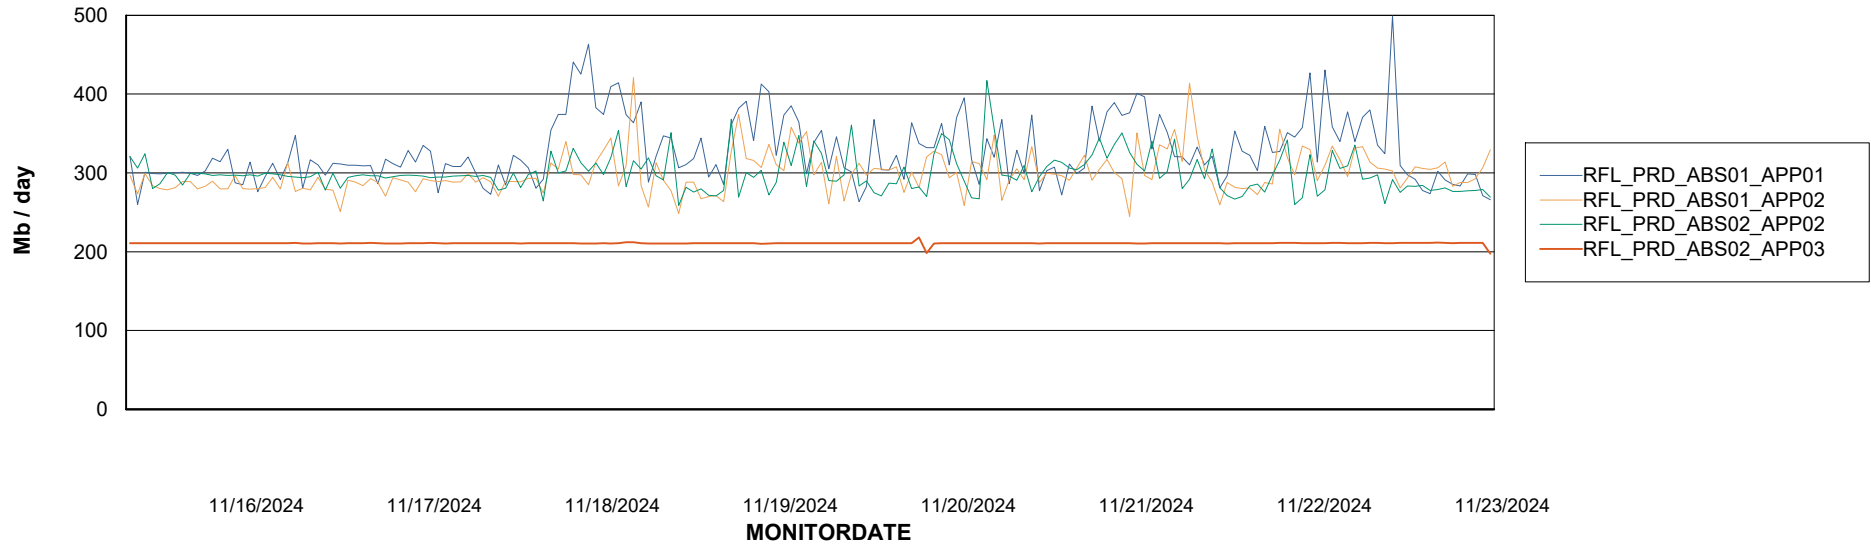

ABSSolute Application Server Services

Avg memory used per ABS Server Service