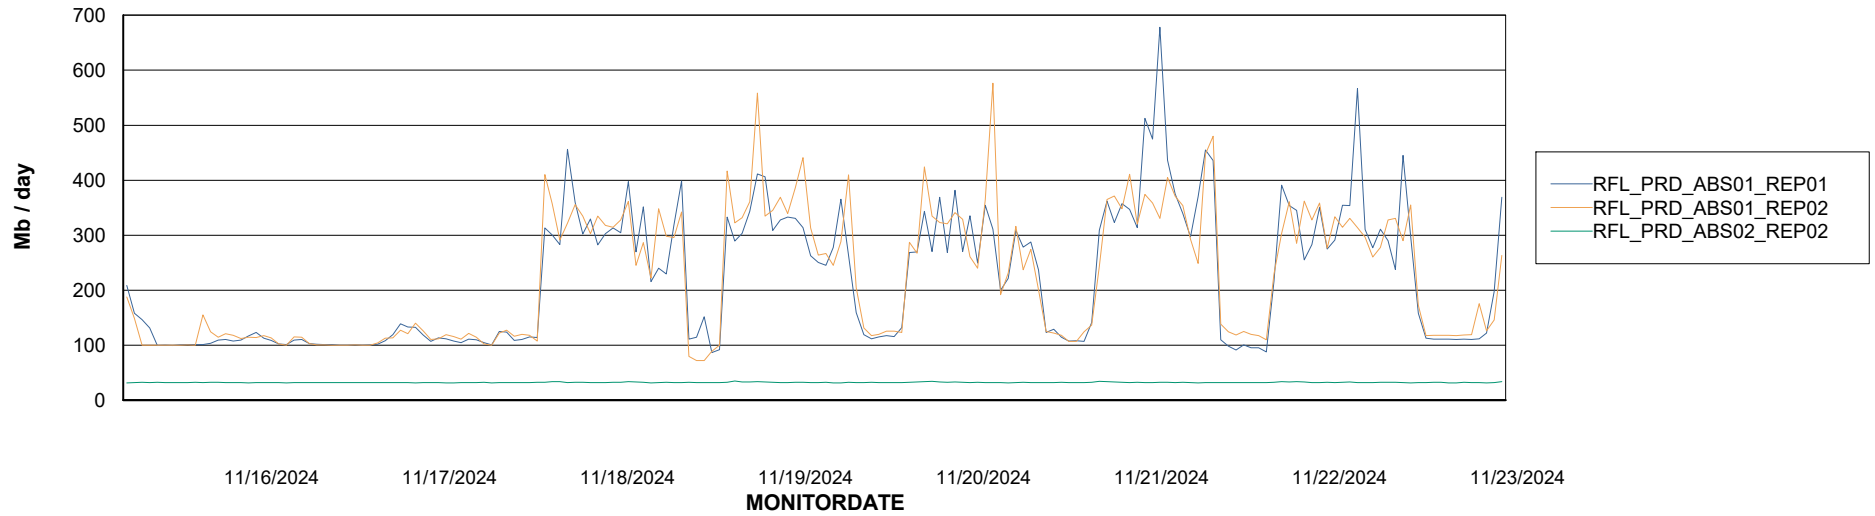

Avg memory used per ABS Server Service

Avg users per day per ABS server

Weekly SLA Customer Report

Customer RFL_Production
Database ID 36

ABSSolute Application ReportServer Services

Avg memory used per ReportServer Service