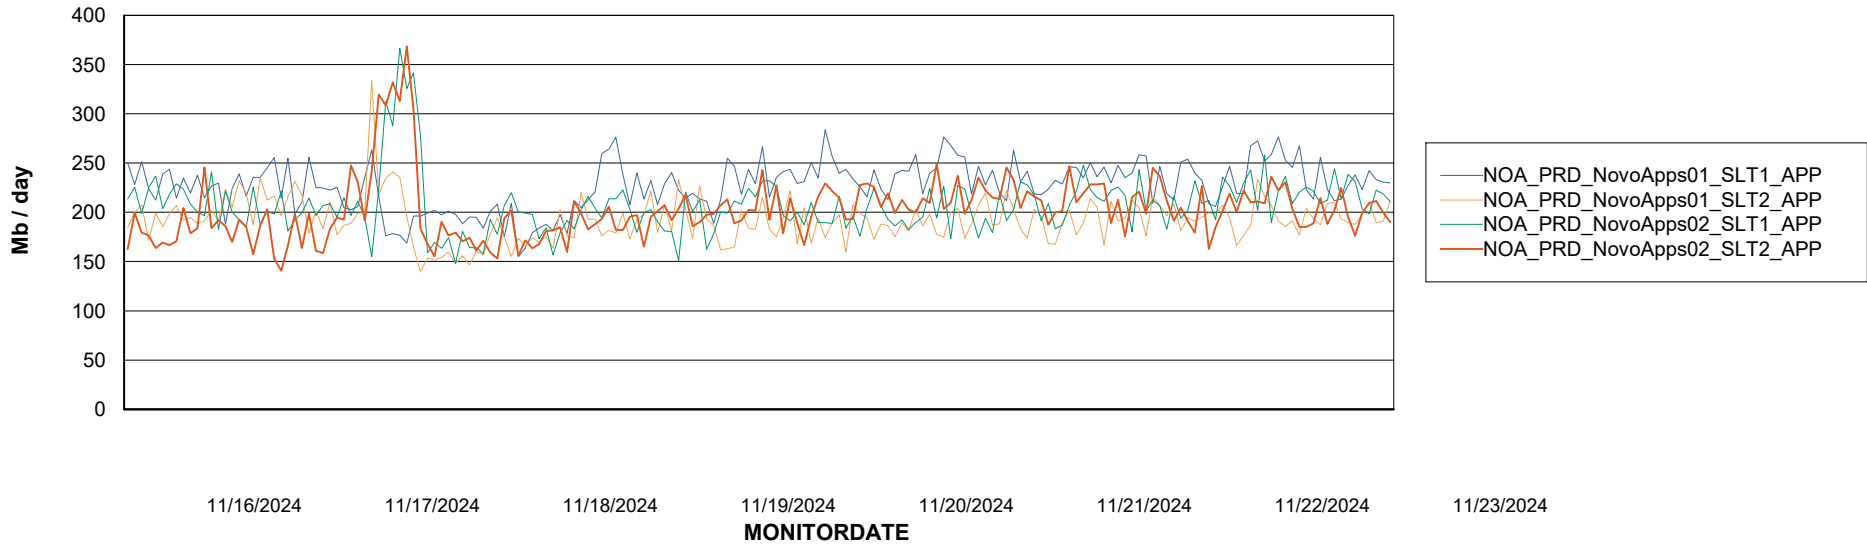

ABSSolute Application Server Services

Avg memory used per ABS Server Service