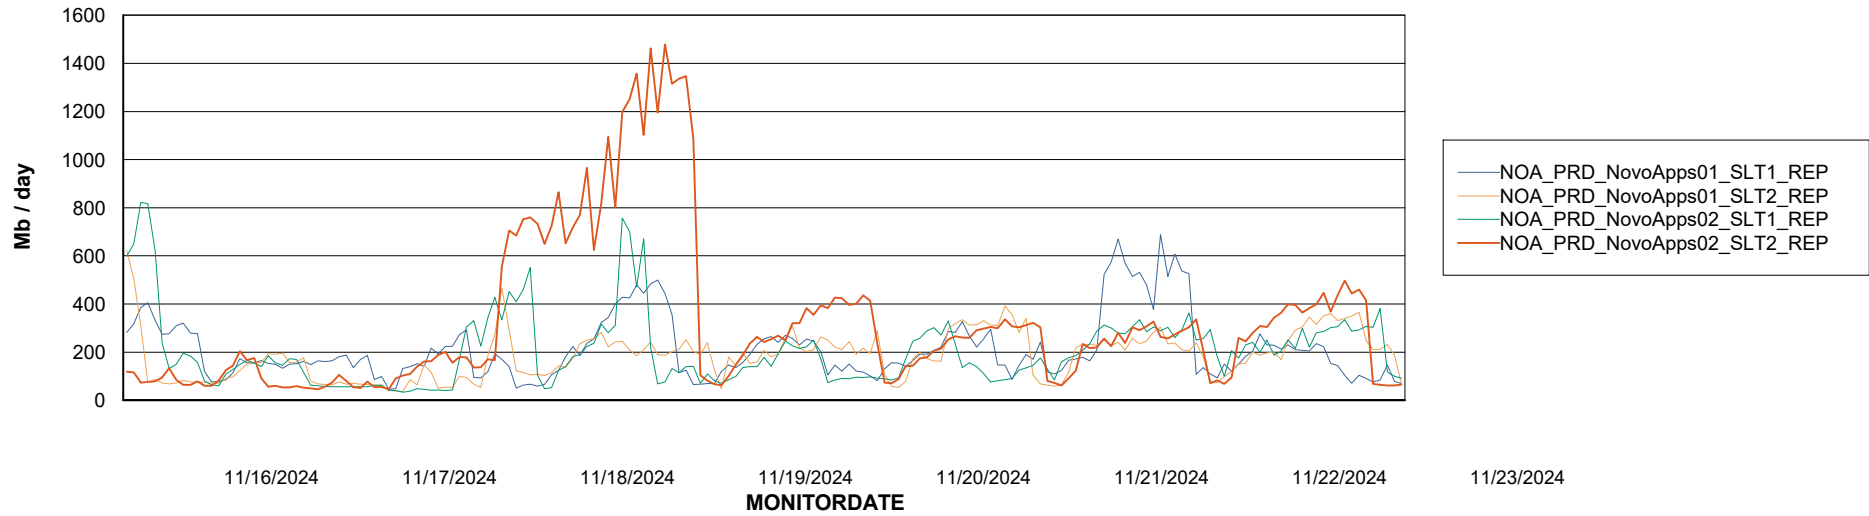

ABSSolute Application ReportServer Services

Avg memory used per ReportServer Service