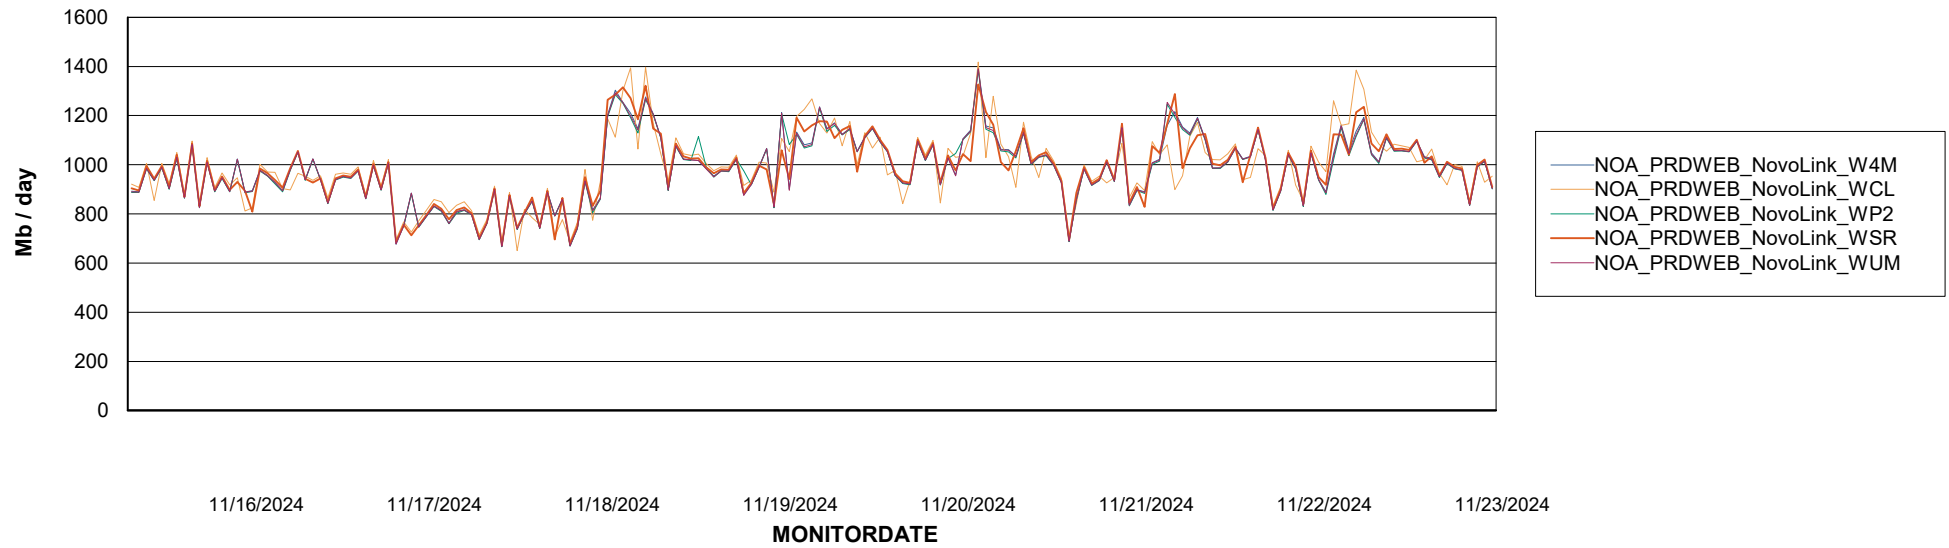

Avg memory used per ReportServer Service

Weekly SLA Customer Report

Customer NOA_Production (24/7)
Database ID 116

ABSSolute Web Component Services

Avg memory used per ABS Web component

Weekly SLA Customer Report