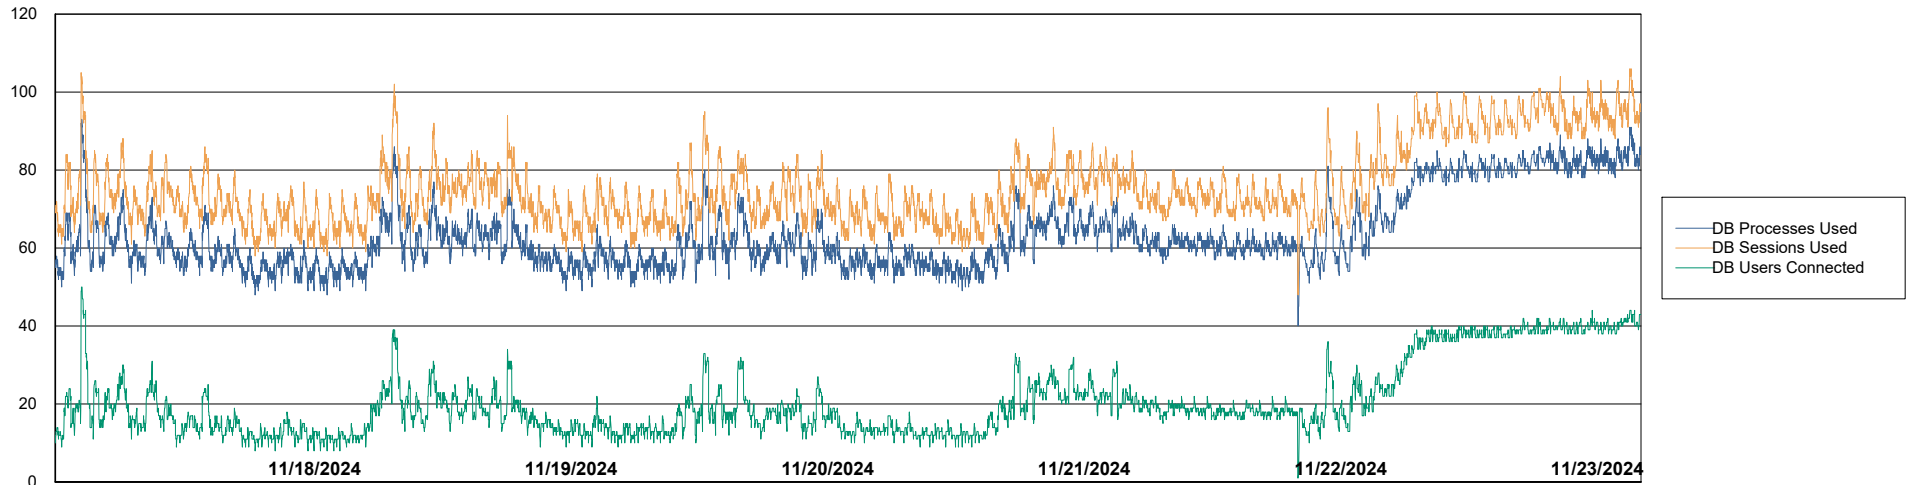

DB Processes Max 300

Weekly SLA Customer Report

Customer NOA_Production (24/7)
Database ID 116

Database Performance NOA_PRD_NOVOBI_ABS1

Weekly SLA Customer Report

Customer NOA_Production (24/7)
Database ID 116