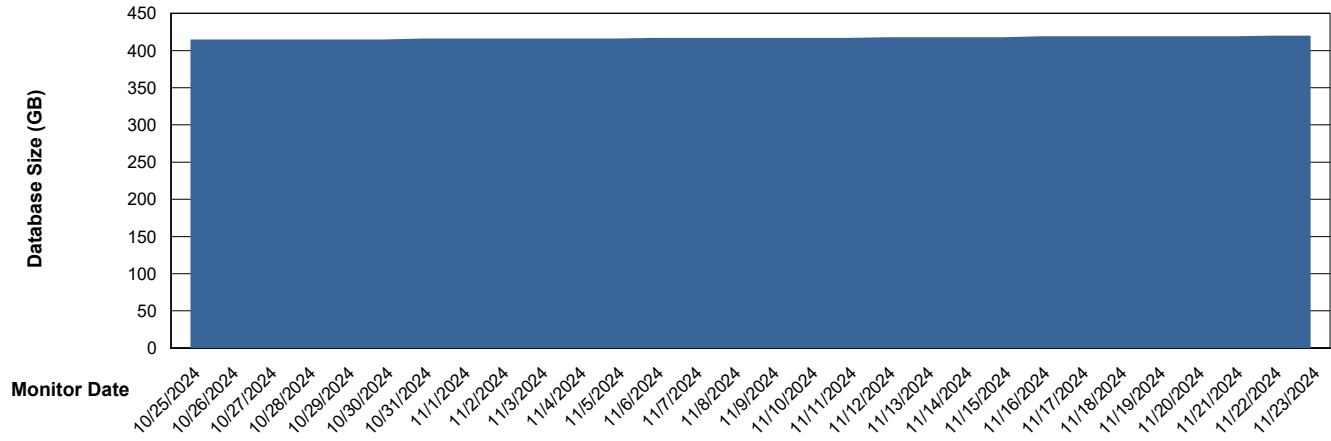

DB Processes Max 300

Weekly SLA Customer Report

Customer NOA_Production (24/7)
Database ID 116

Database Performance NOA_PRD_NOVOBI_ABS1

Weekly SLA Customer Report

Customer NOA_Production (24/7)
Database ID 116

DATABASE SIZE NOA_PRD_NovoABS01_ABS1

Database growth over last month

DATABASE SIZE NOA_PRD_NOVOBI_ABS1

Database growth over last month

Weekly SLA Customer Report

Customer NOA_Production (24/7)
 Database ID 116