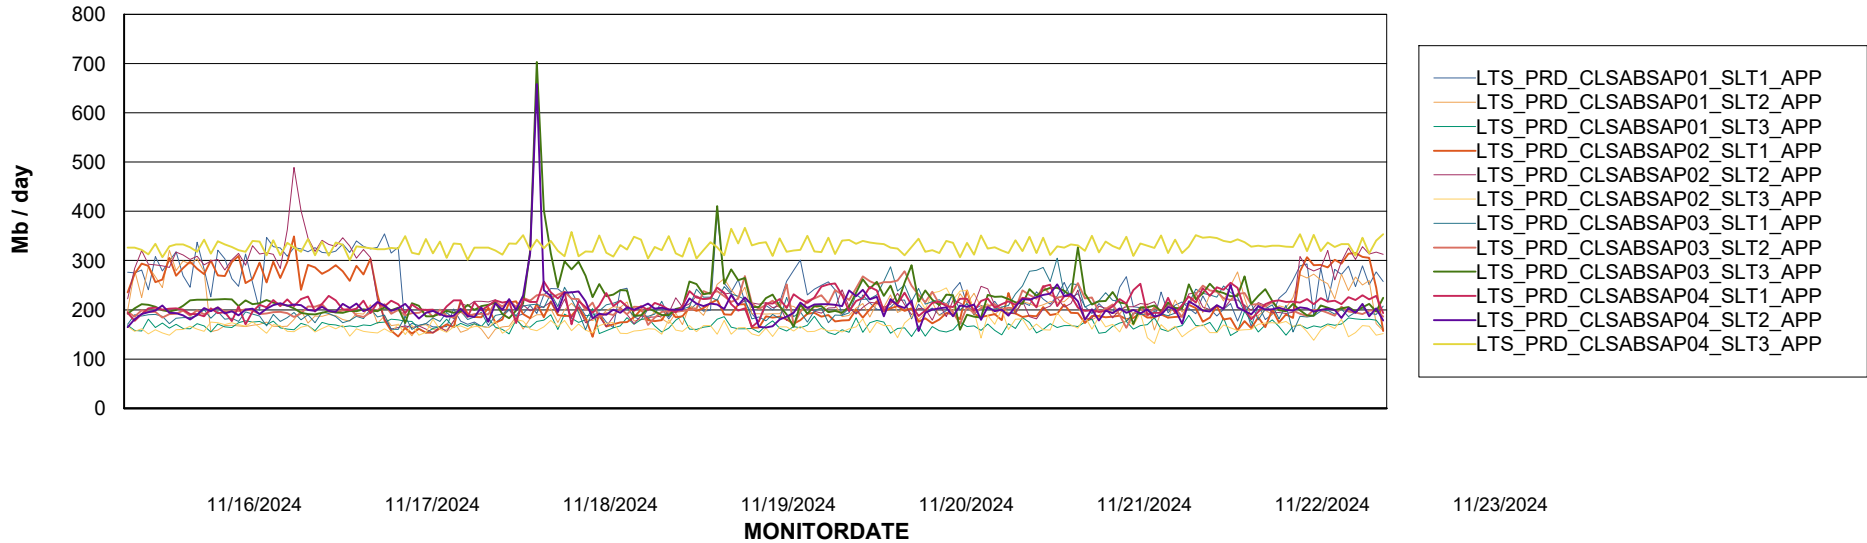

ABSSolute Application Server Services

Avg memory used per ABS Server Service