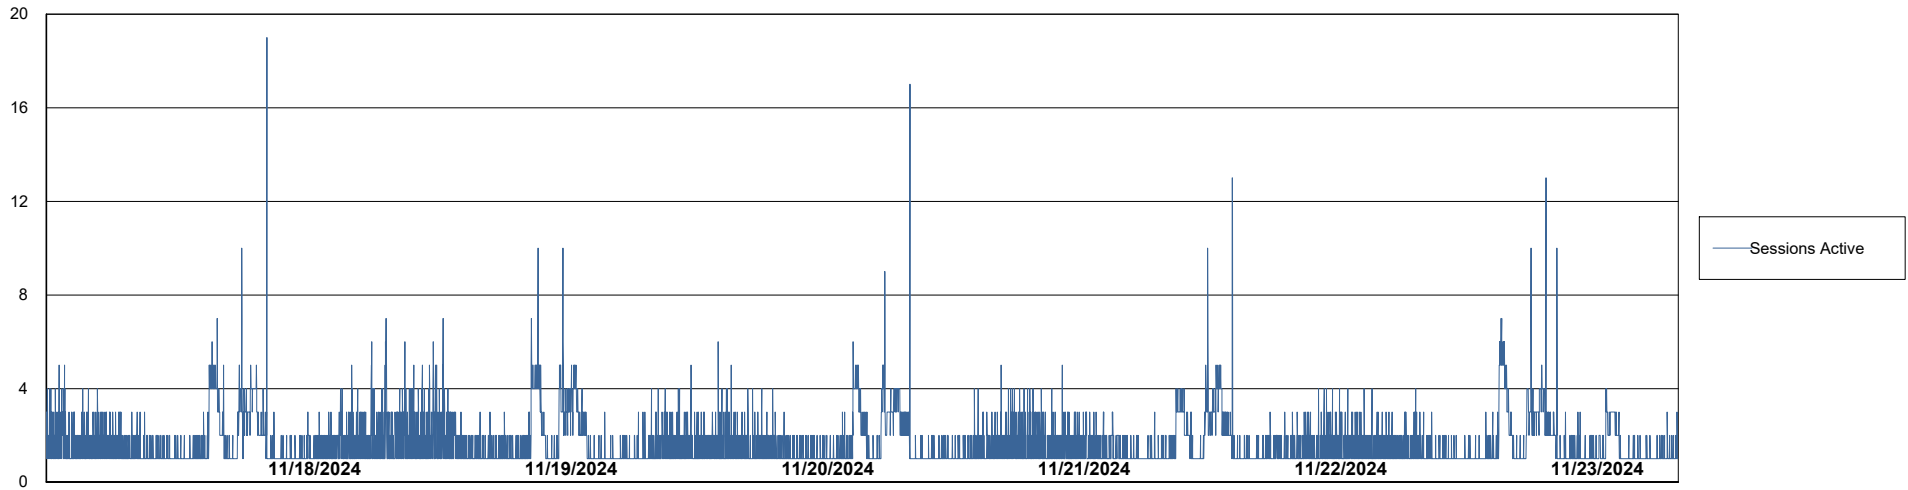

Weekly SLA Customer Report

Customer LTS(CleanLease)_Production
Database ID 126

Database Performance LTS_PRD_CLSABSBI01_ABS1

Weekly SLA Customer Report

Customer LTS(CleanLease)_Production
Database ID 126

Database Performance LTS_PRD_CLSABSD01_ABS1