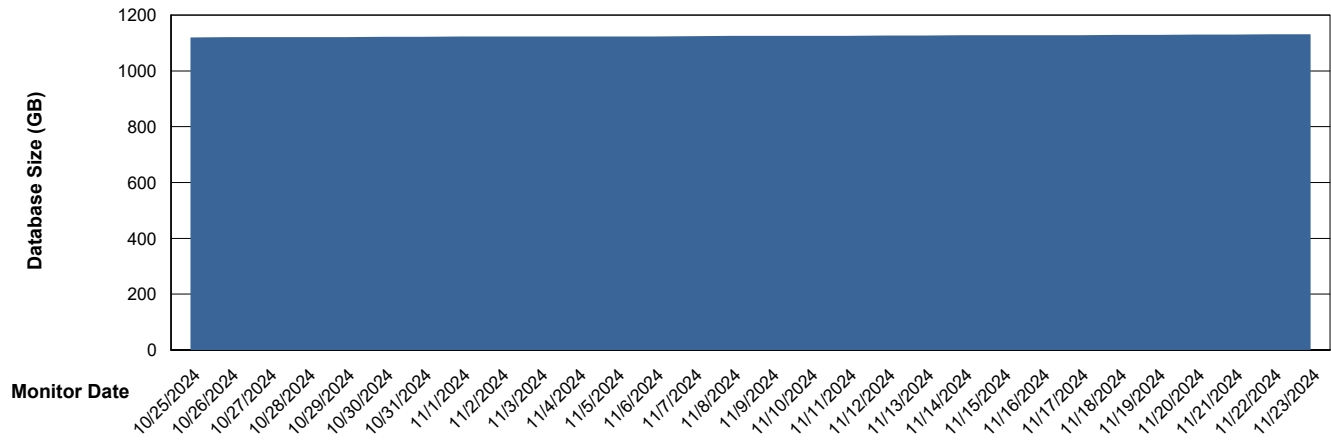

Customer LTS(CleanLease)_Production
Database ID 126

DATABASE SIZE LTS_PRD_CLSABSBI01_ABS1

Database growth over last month

DATABASE SIZE LTS_PRD_CLSABSDB01_ABS1

Database growth over last month

Weekly SLA Customer Report