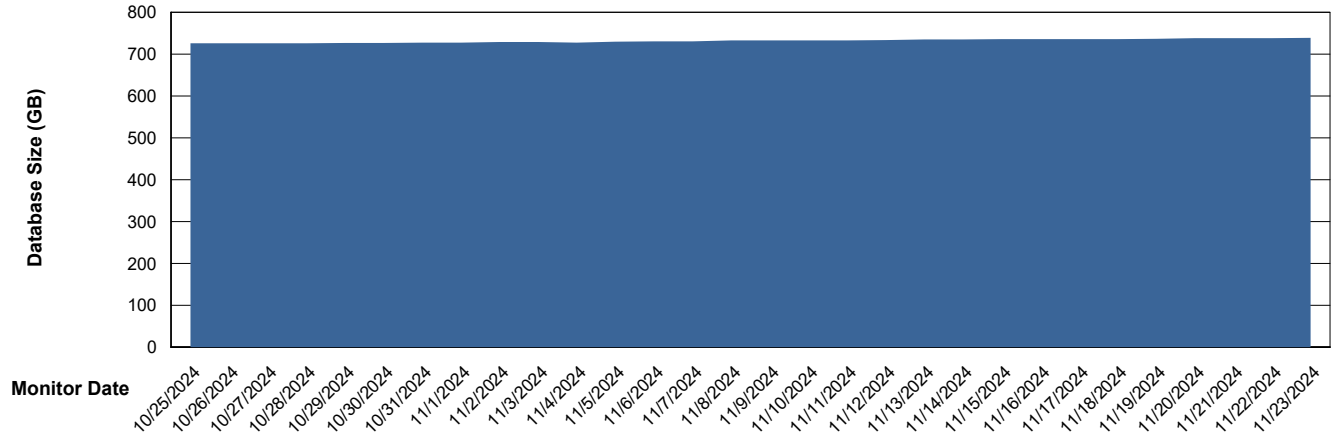

DATABASE SIZE LTS_PRD_CLSABSBI01_ABS1

Database growth over last month