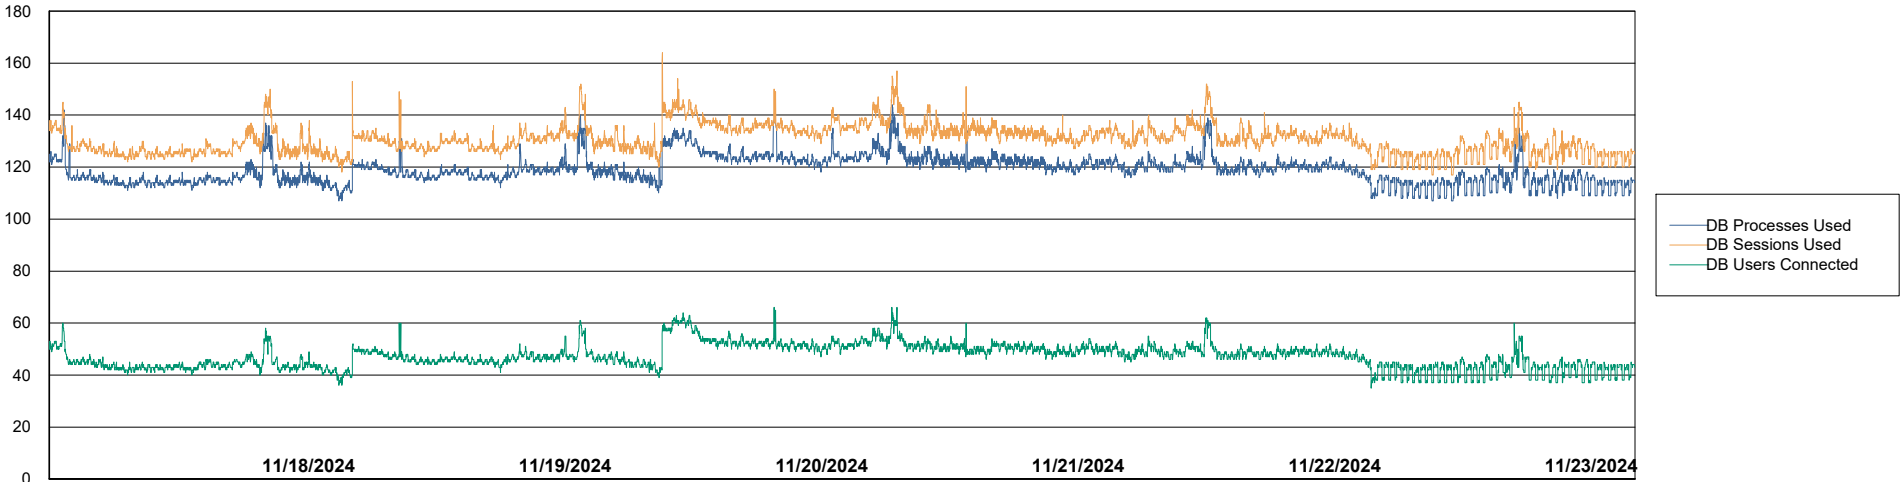

Database Performance LTS_PRD_CLSABSBI01_ABS1