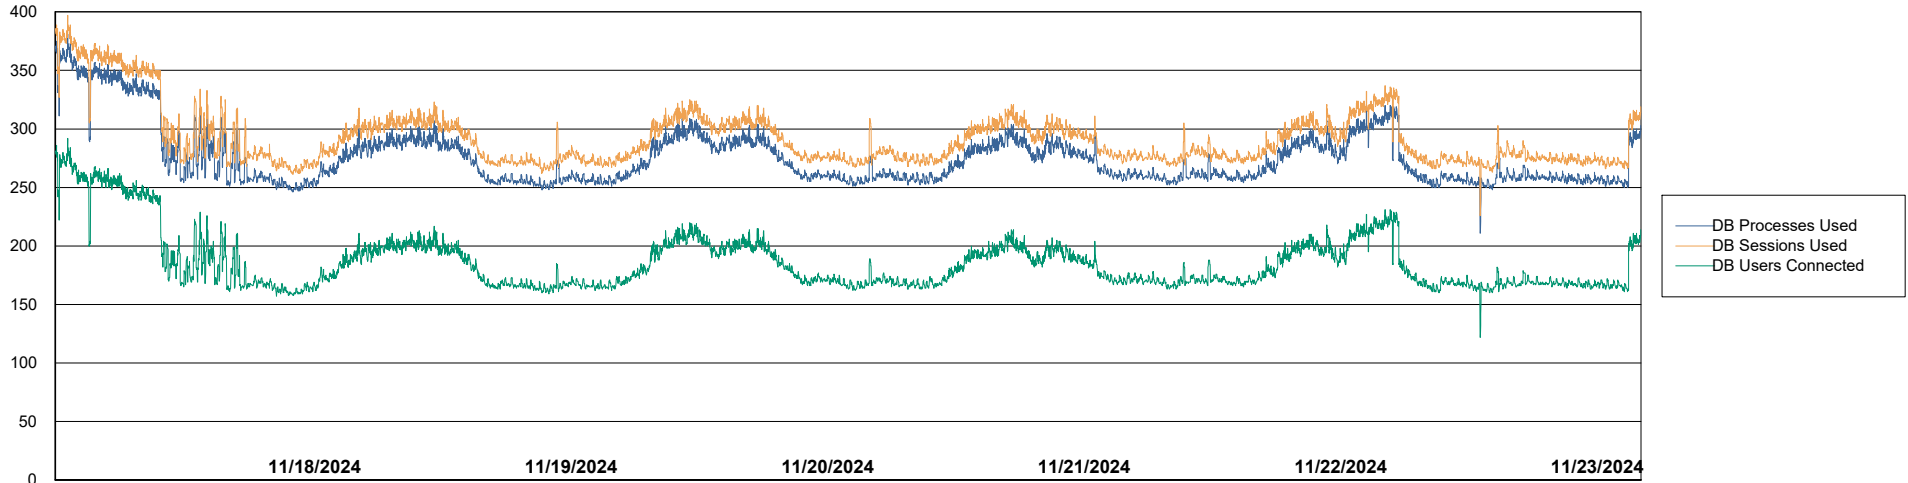

Weekly SLA Customer Report

Customer LTS(CleanLease)_Production
Database ID 126

Database Performance LTS_PRD_CLSABSBI01_ABS1

Weekly SLA Customer Report

Customer LTS(CleanLease)_Production
Database ID 126

Database Performance LTS_PRD_CLSABSD01_ABS1