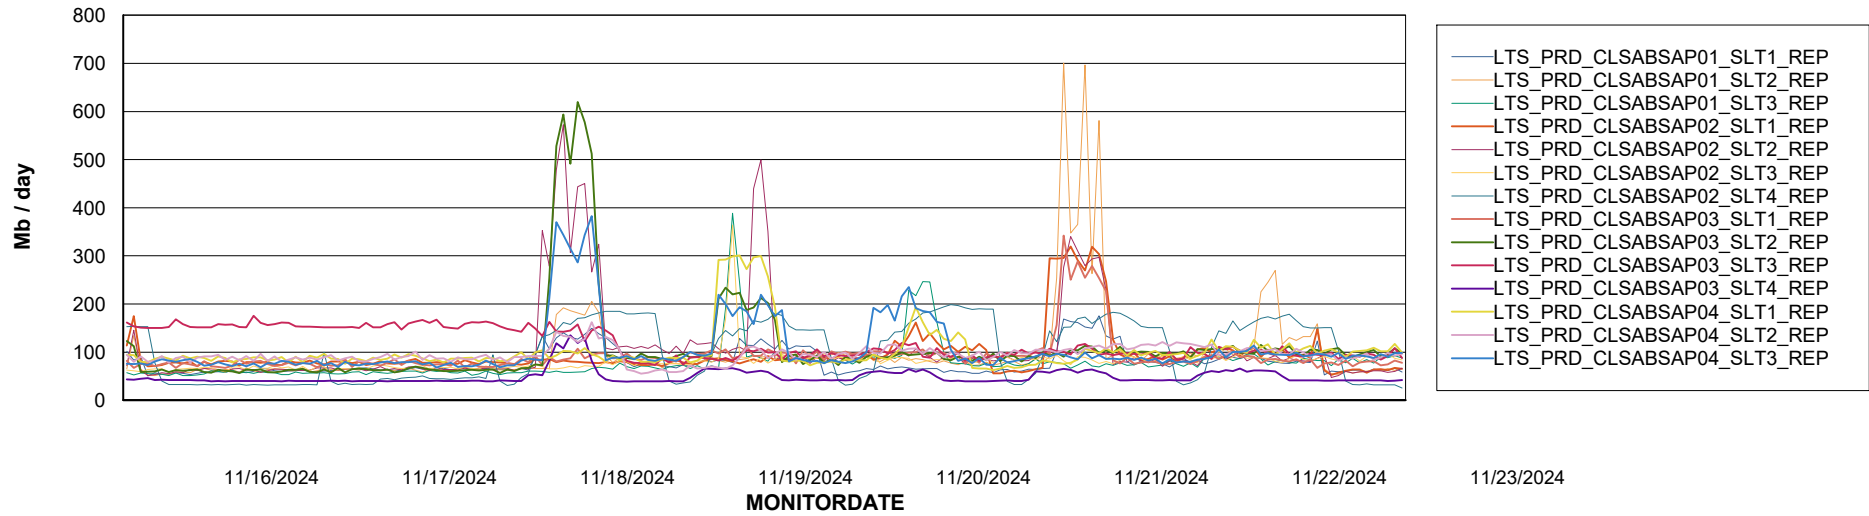

ABSSolute Application ReportServer Services

Avg memory used per ReportServer Service