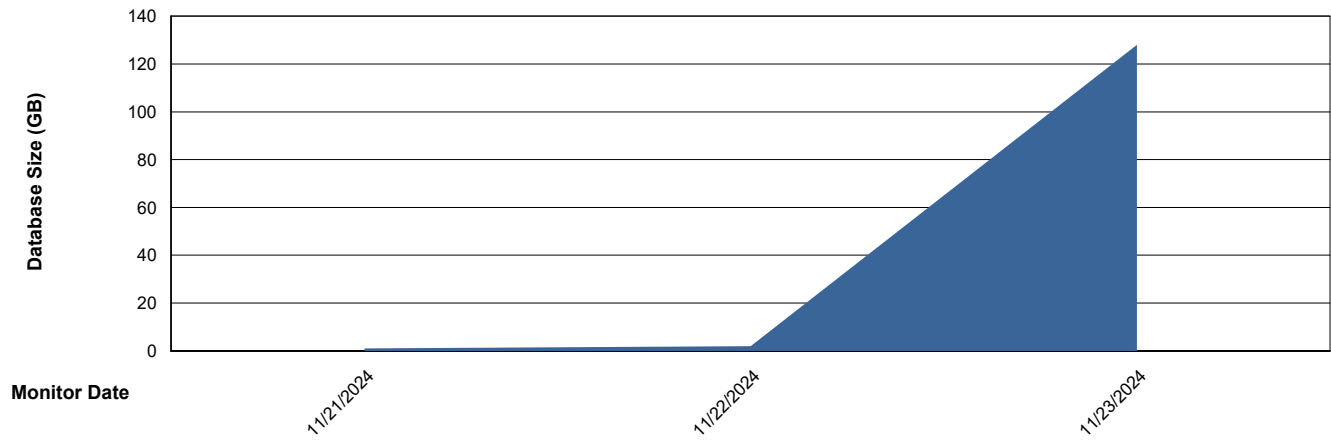

DB Processes Max 1,000
DB Processes Max 0
DB Processes Max 4

Weekly SLA Customer Report

Customer KLH_Production (24/7)
Database ID 139

DATABASE SIZE KLH_PRD_SRSBIDB01_ABS1

Database growth over last month

DATABASE SIZE KLH_PRD_SRSBIDB02_ABS1

Database growth over last month

Weekly SLA Customer Report

Customer KLH_Production (24/7)
Database ID 139

DATABASE SIZE KLH_PRD_SRSDB01_ABS1

Database growth over last month

Weekly SLA Customer Report

Customer KLH_Production (24/7)
 Database ID 139