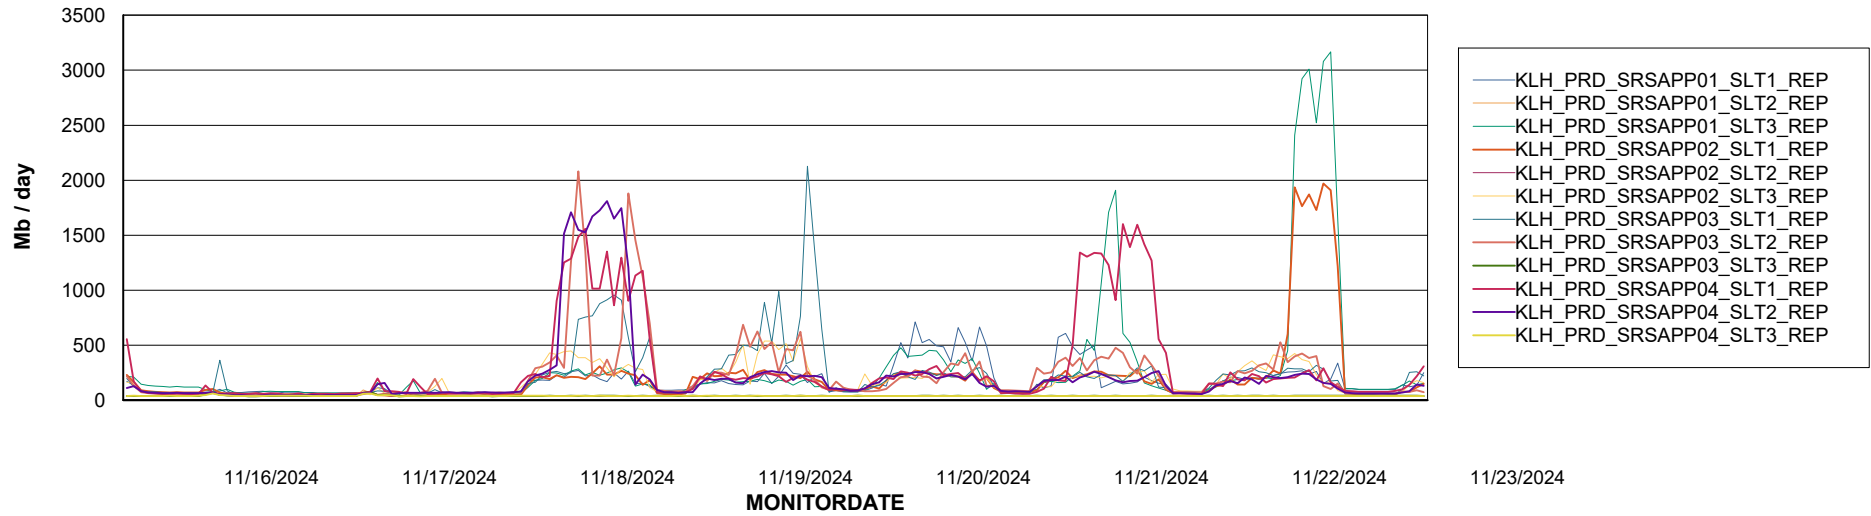

Avg users per day per ABS server

Weekly SLA Customer Report

Customer KLH_Production (24/7)
Database ID 139

ABSSolute Application ReportServer Services

Avg memory used per ReportServer Service

Weekly SLA Customer Report