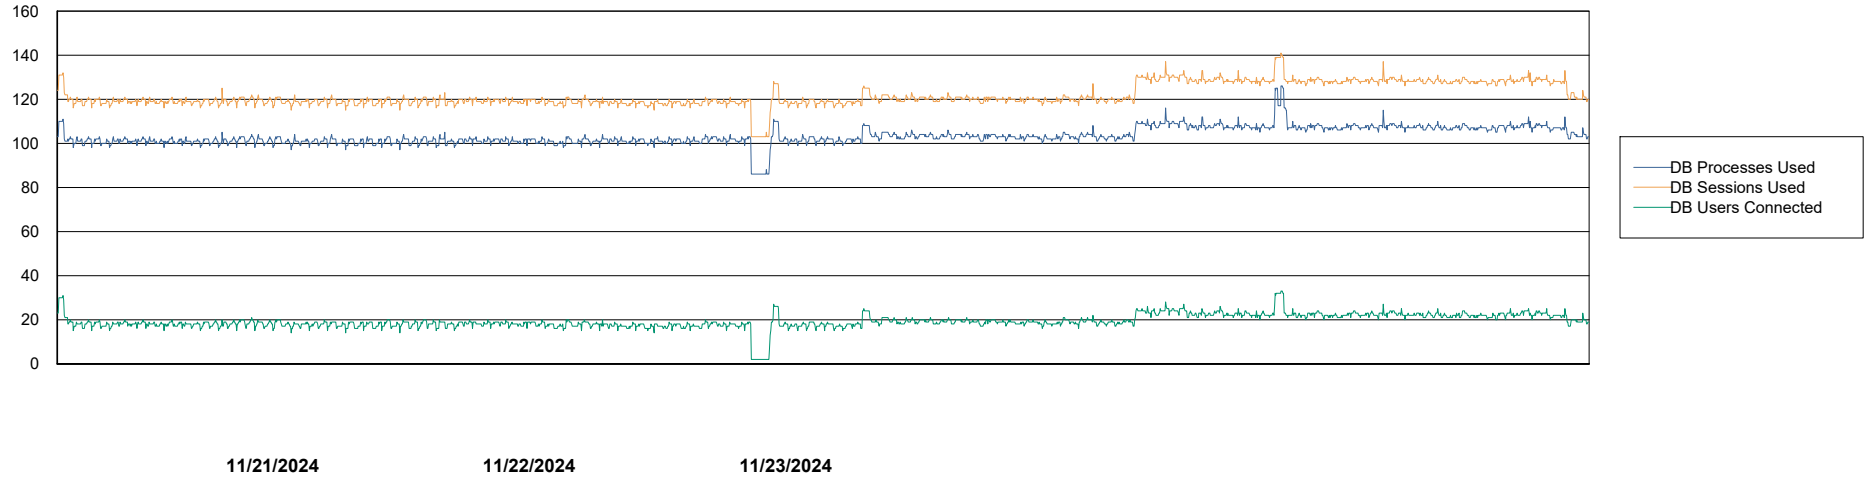

Weekly SLA Customer Report

Customer KLH_Production (24/7)
Database ID 139

Database Performance KLH_PRD_SRSBIDB01_ABS1

Weekly SLA Customer Report

Customer KLH_Production (24/7)
Database ID 139

Database Performance KLH_PRD_SRSBIDB02_ABS1