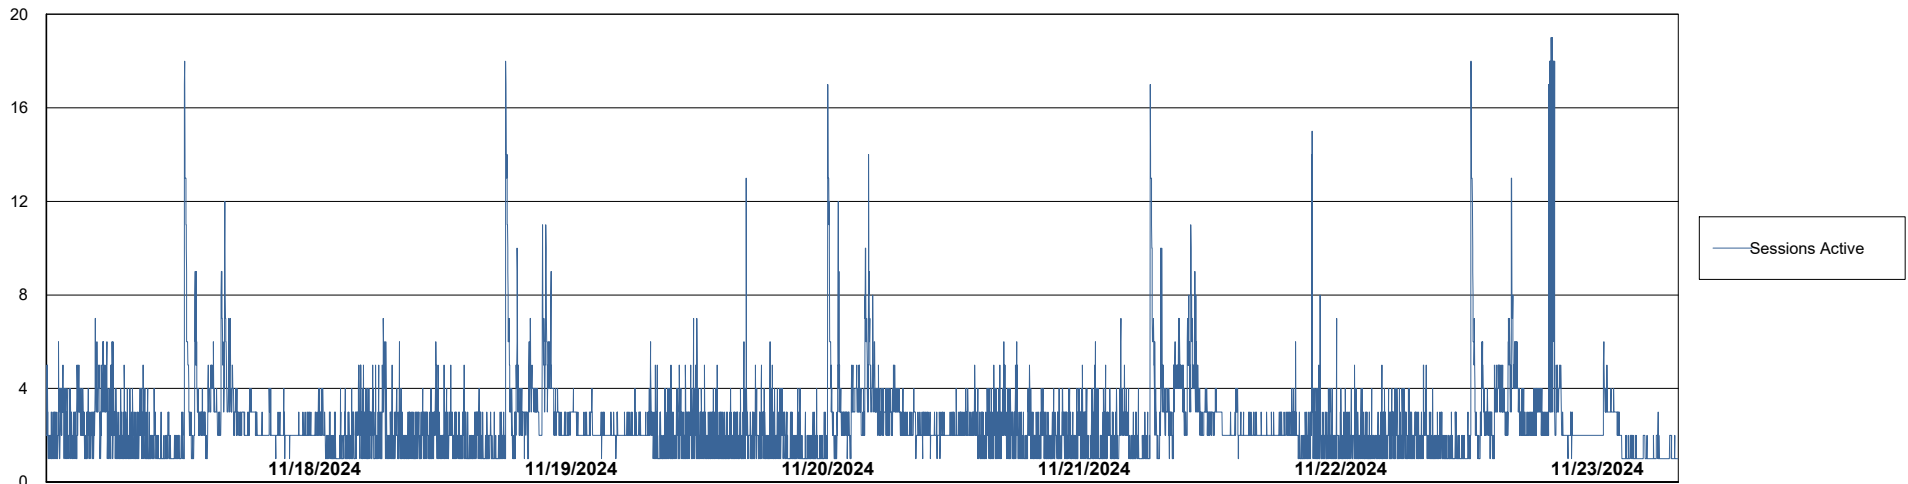

Database Performance KLH_PRD_SRSDDB01_ABS1