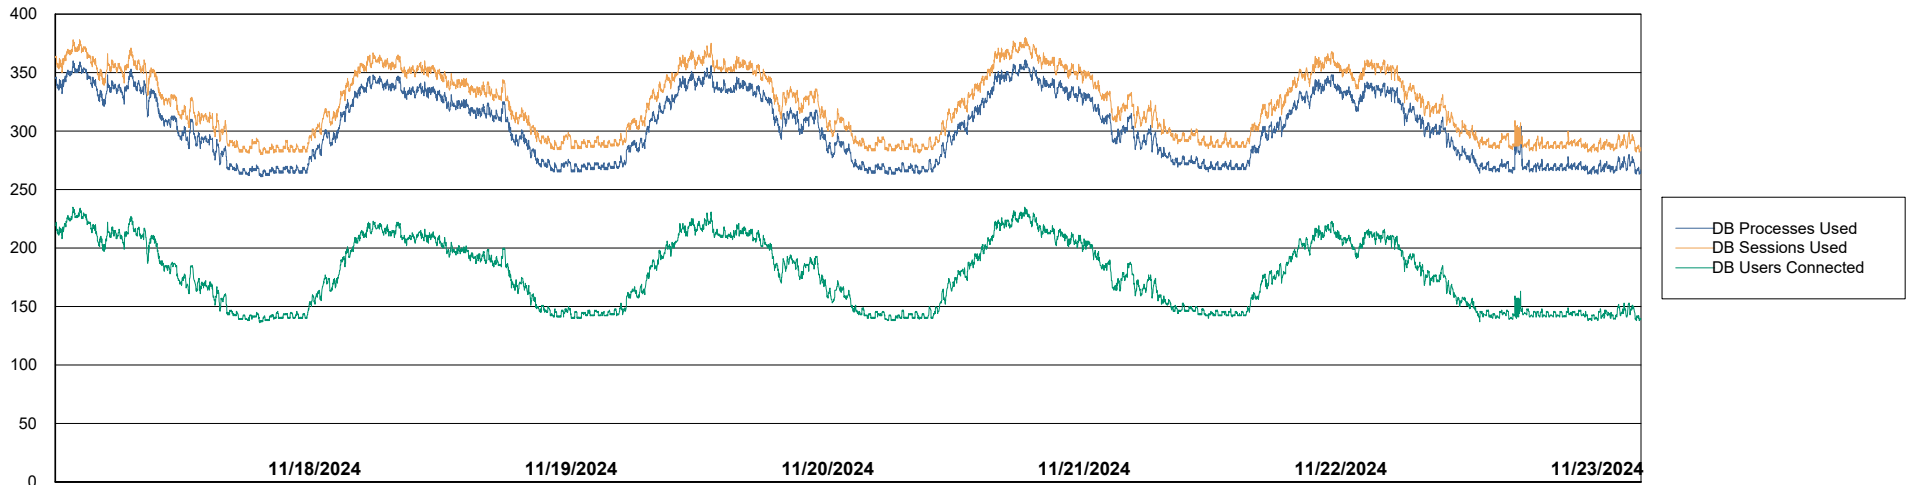

Database Performance KLH_PRD_SRSDDB01_ABS1