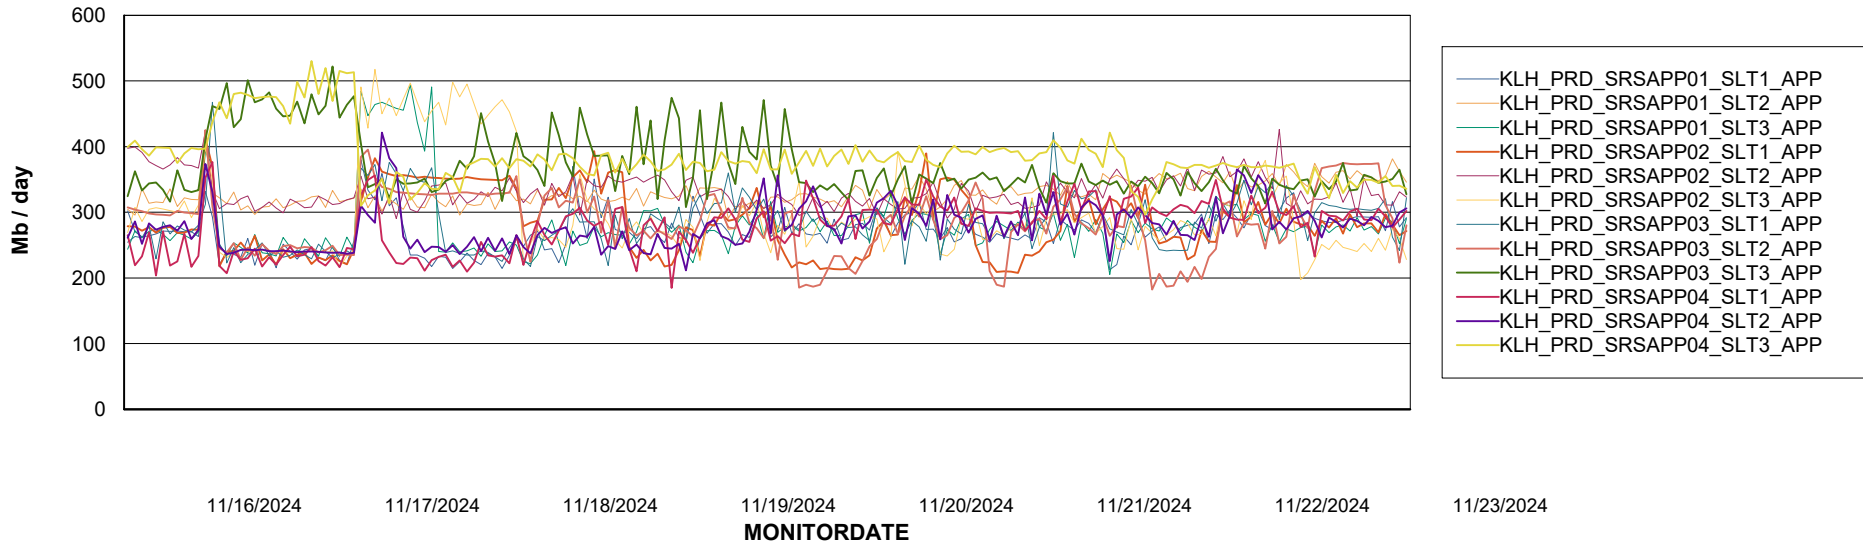

BI last ETL error for KLH_PRD_SRSBIDB02_ABS1

Sat, 23-11-2024	None
Sat, 23-11-2024	None

Weekly SLA Customer Report

Customer KLH_Production (24/7)
Database ID 139

ABSSolute Application Server Services

Avg memory used per ABS Server Service