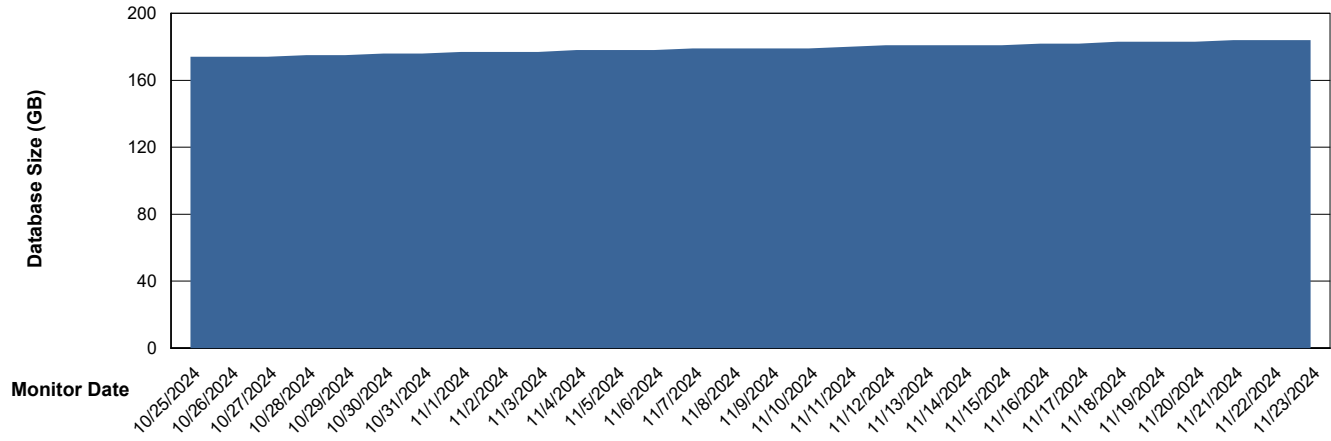

DB Processes Max 1,000
DB Processes Max 0
DB Processes Max 4

Weekly SLA Customer Report

Customer KLH_Production (24/7)
Database ID 139

DATABASE SIZE KLH_PRD_SRSBIDB01_ABS1

Database growth over last month

DATABASE SIZE KLH_PRD_SRSBIDB02_ABS1

Database growth over last month

Weekly SLA Customer Report

Customer KLH_Production (24/7)
Database ID 139

DATABASE SIZE KLH_PRD_SRSDB01_ABS1

Database growth over last month

Weekly SLA Customer Report

Customer KLH_Production (24/7)
 Database ID 139