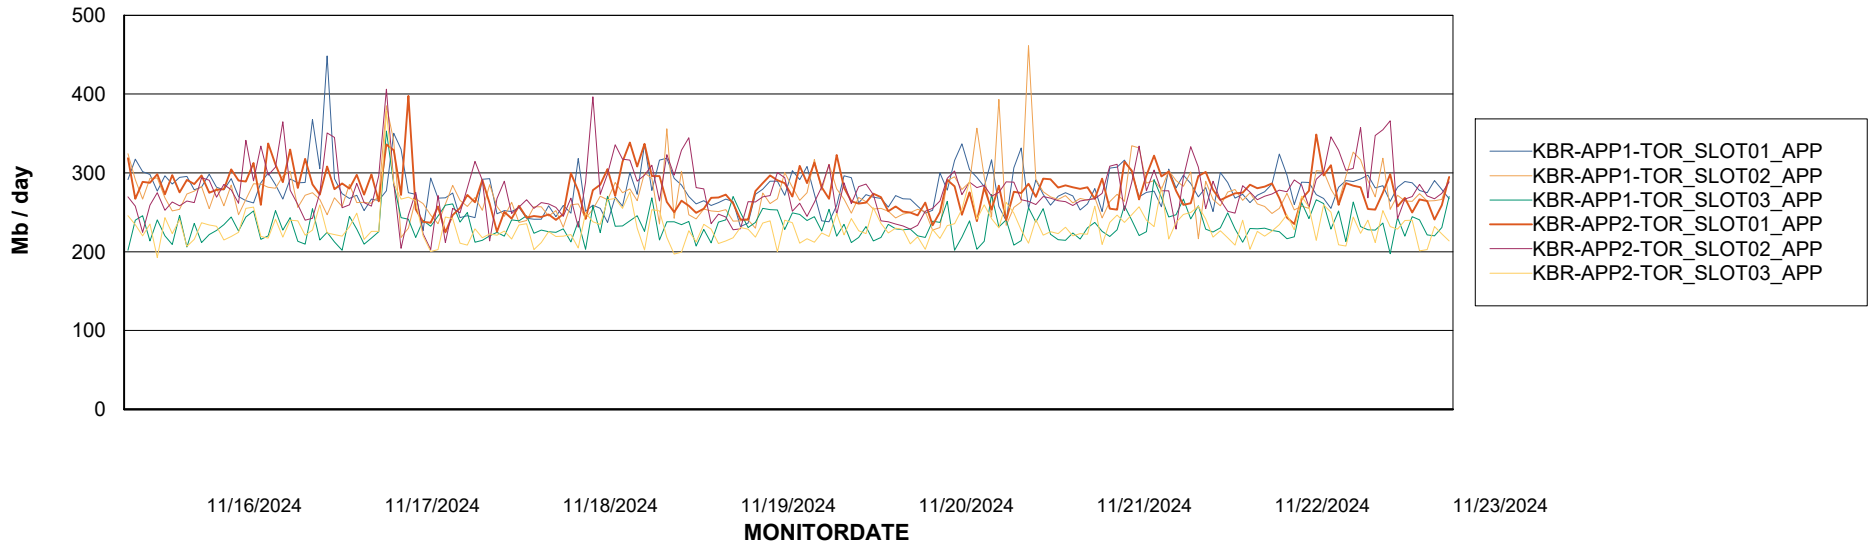

ABSSolute Application Server Services

Avg memory used per ABS Server Service