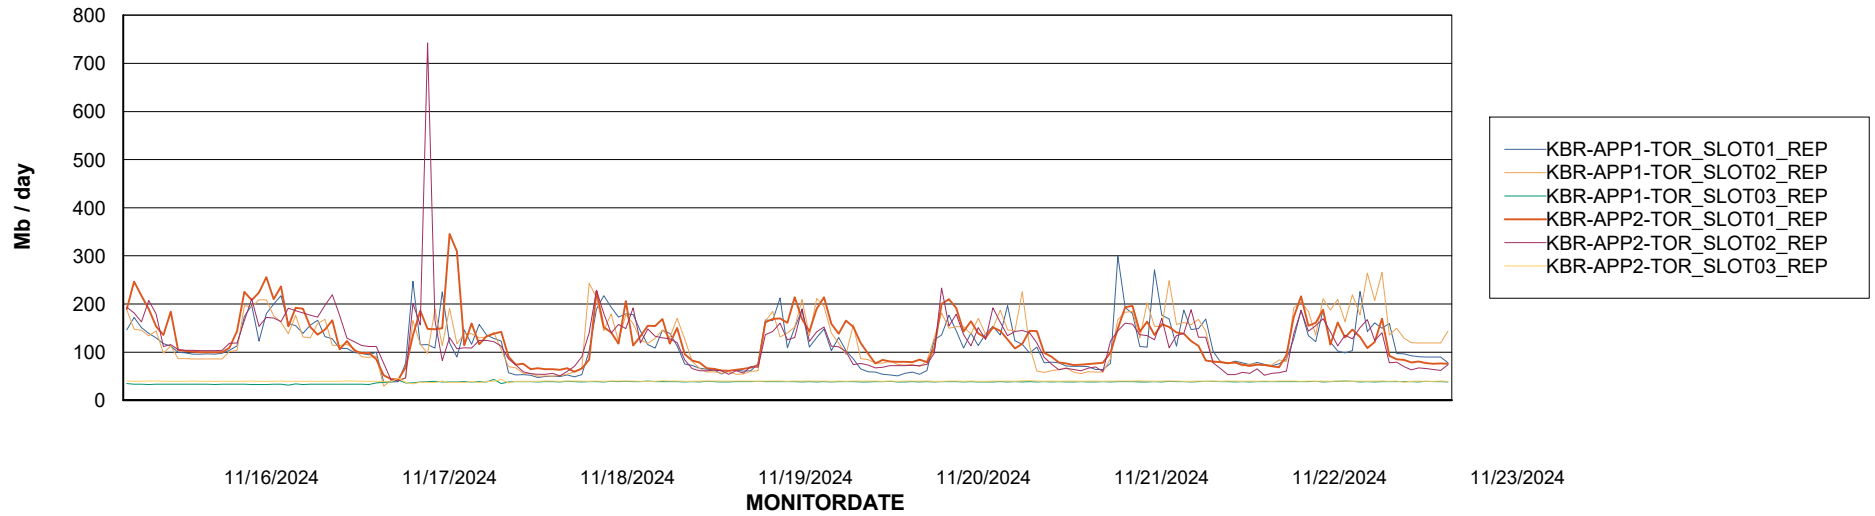

ABSSolute Application ReportServer Services

Avg memory used per ReportServer Service