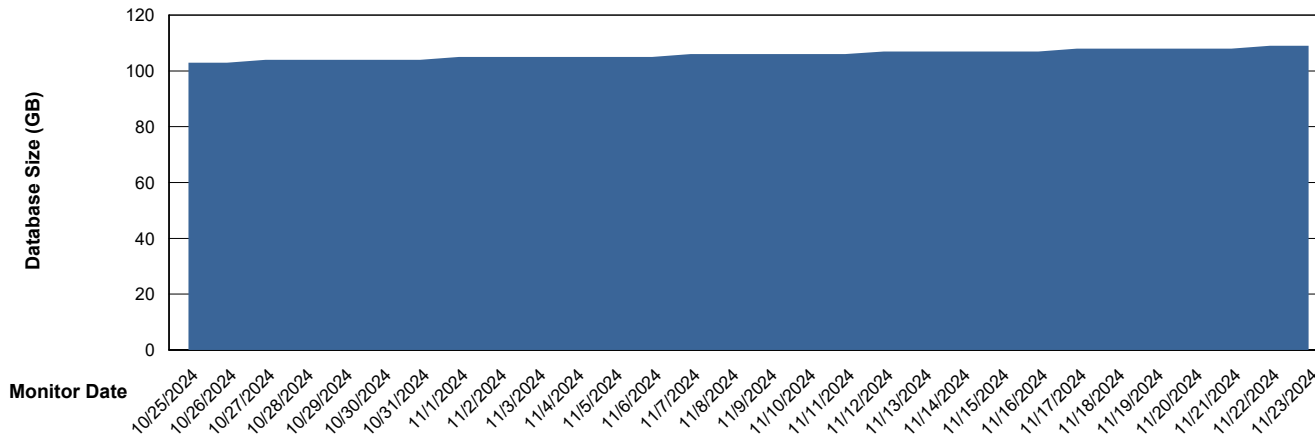

# Weekly SLA Customer Report

Customer KBR OCI TOR Production  
Database ID 200

DATABASE SIZE KBR-BI-TOR\_PROD\_ABS1

### Database growth over last month

DATABASE SIZE KBR-DBS1-TOR\_PROD\_ABS1

### Database growth over last month