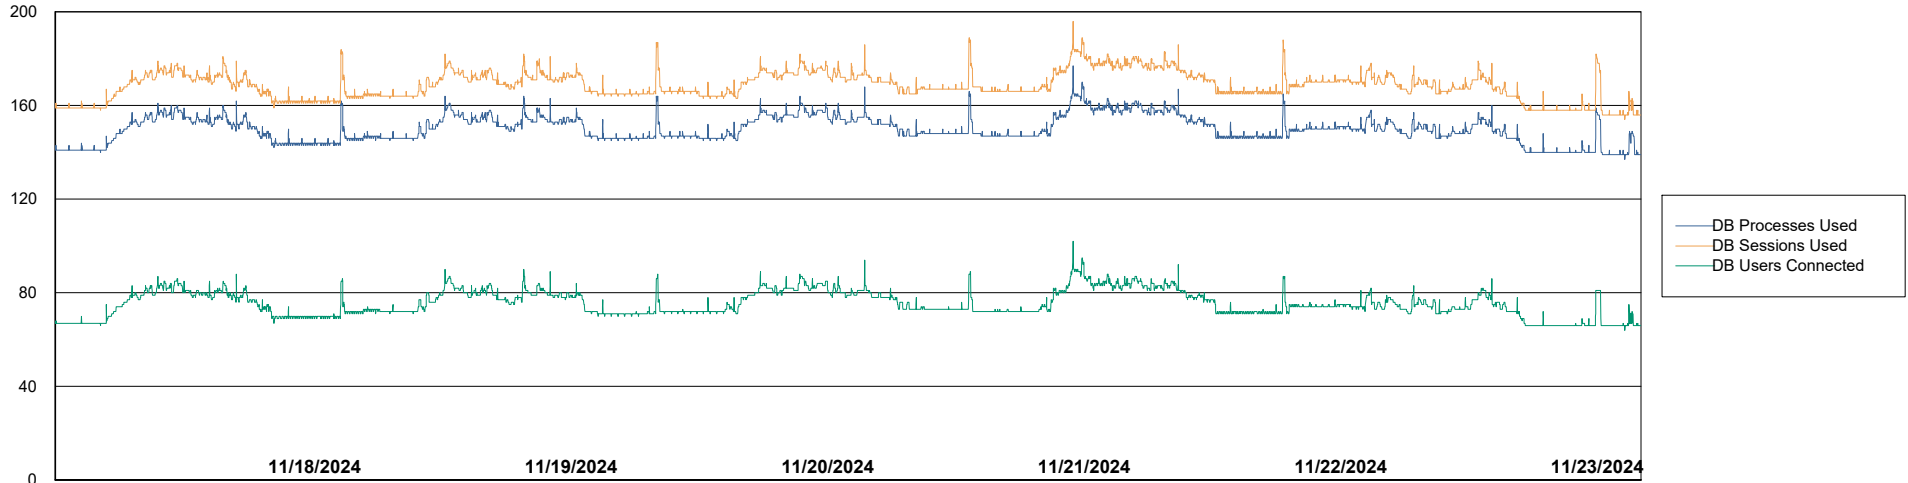

Database Performance KBR-DBS1-TOR_PROD_ABS1