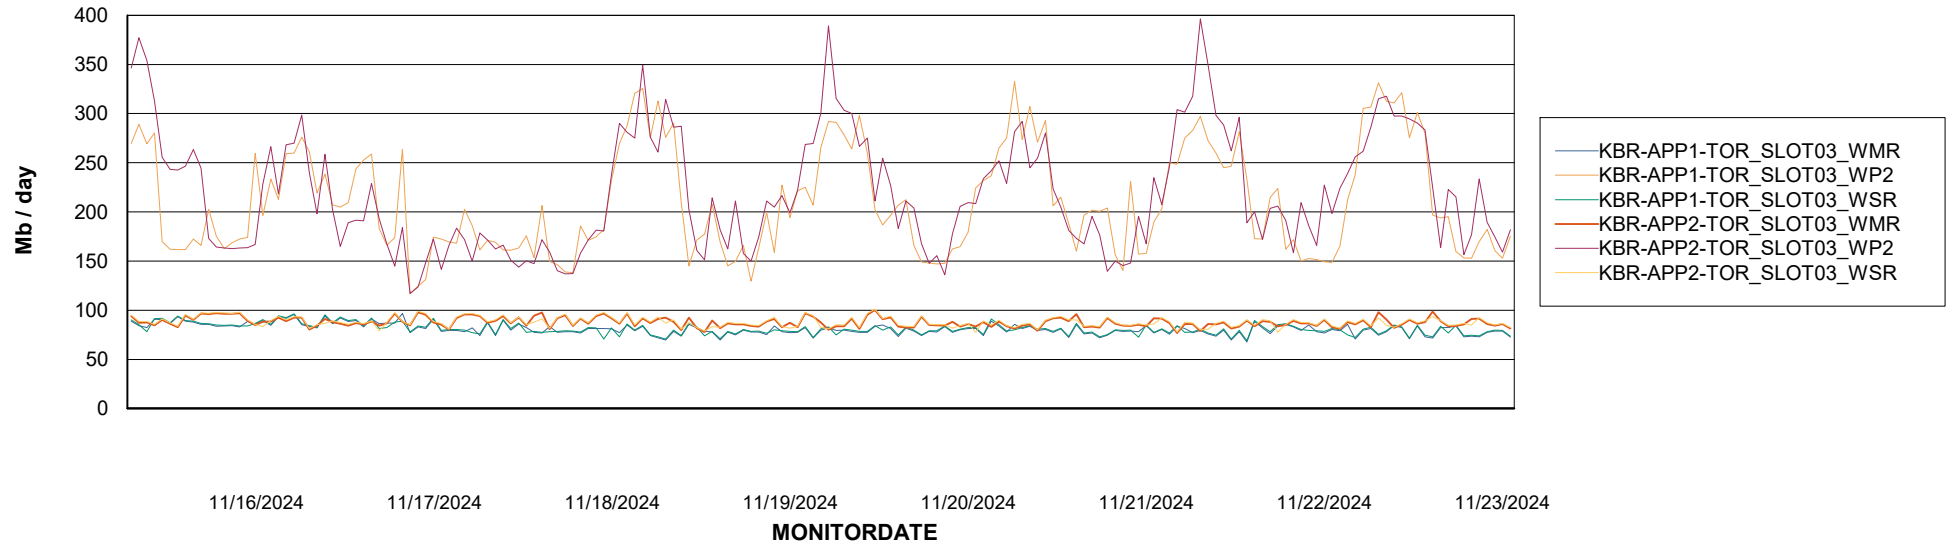

ABSSolute Web Component Services

Avg memory used per ABS Web component