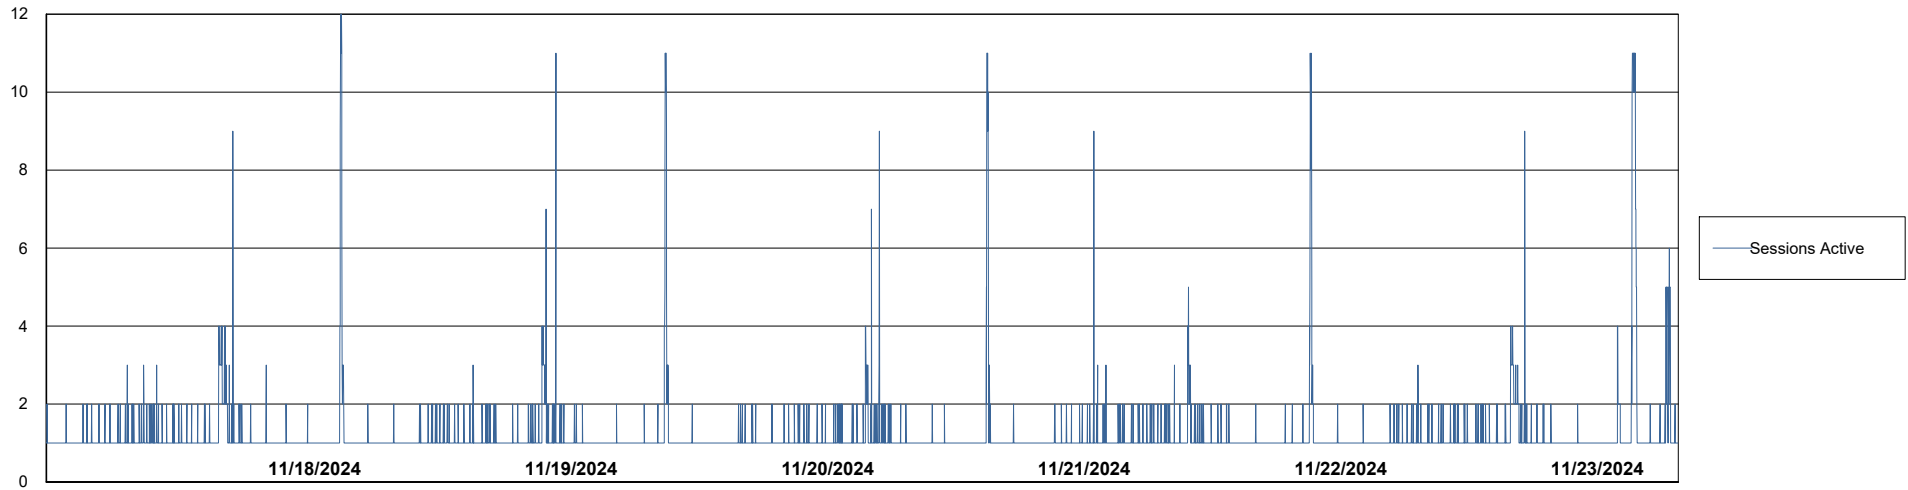

Database Performance KBR-DBS1-TOR_PROD_ABS1