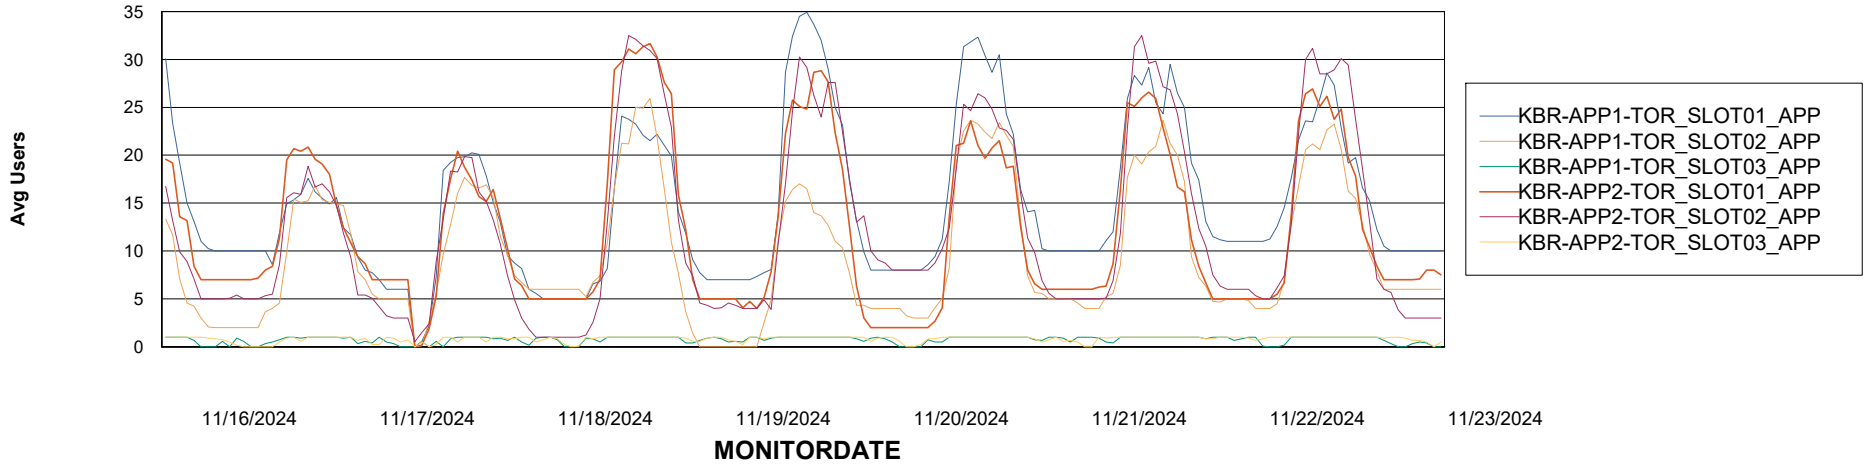

Avg users per day per ABS server