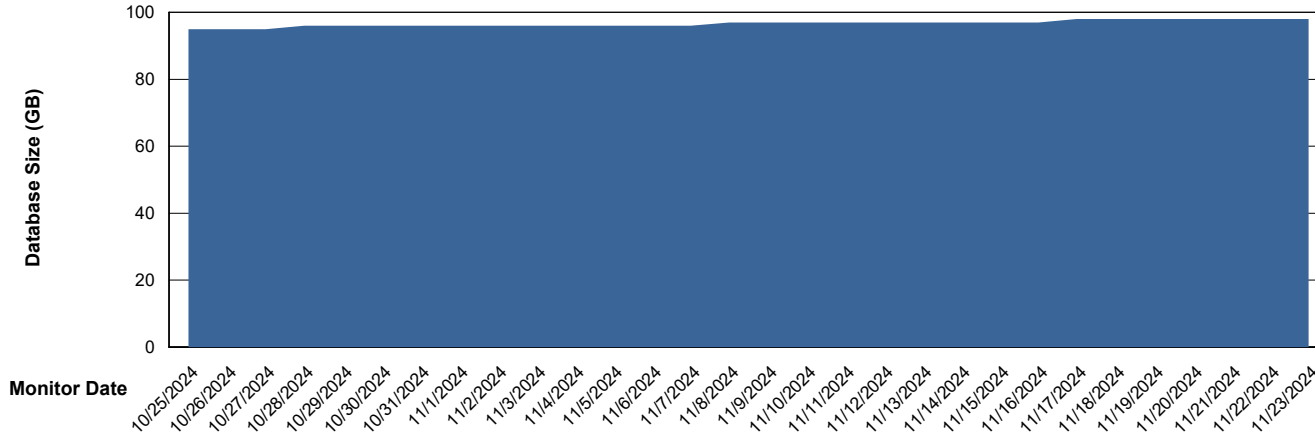

DATABASE SIZE KBR-BI-TOR_PROD_ABS1

Database growth over last month