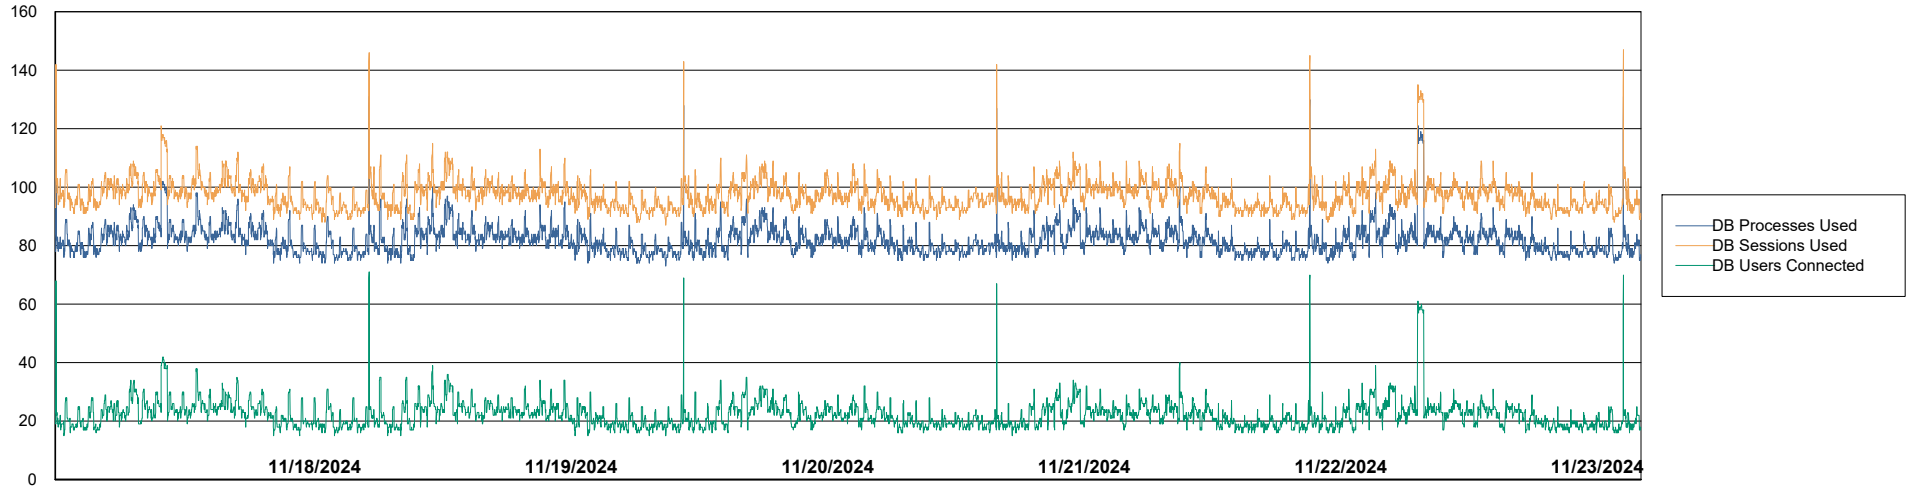

Database Performance KBR-BI-TOR_PROD_ABS1