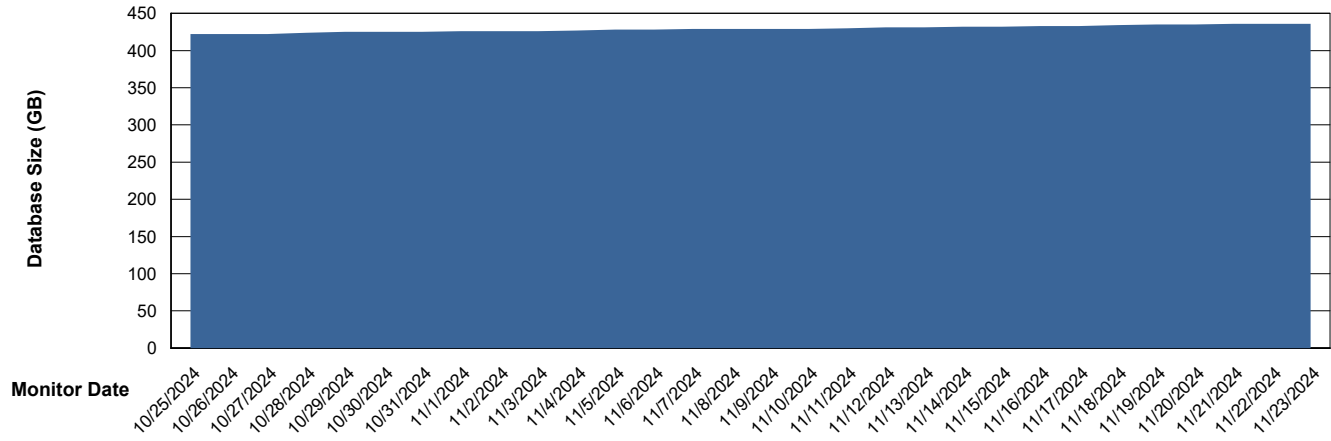

DB Processes Max 1,000
DB Processes Max 0
DB Processes Max 4

Weekly SLA Customer Report

Customer JSG_Production (24/7)
Database ID 102

Database Performance JSG_PRD_RIKER_DB_HSBABS1

Weekly SLA Customer Report

Customer JSG_Production (24/7)
Database ID 102

DATABASE SIZE JSG_PRD_BASHIR_DB_ABS1

Database growth over last month

DATABASE SIZE JSG_PRD_RIKER_DB_HSBABS1

Database growth over last month

Weekly SLA Customer Report