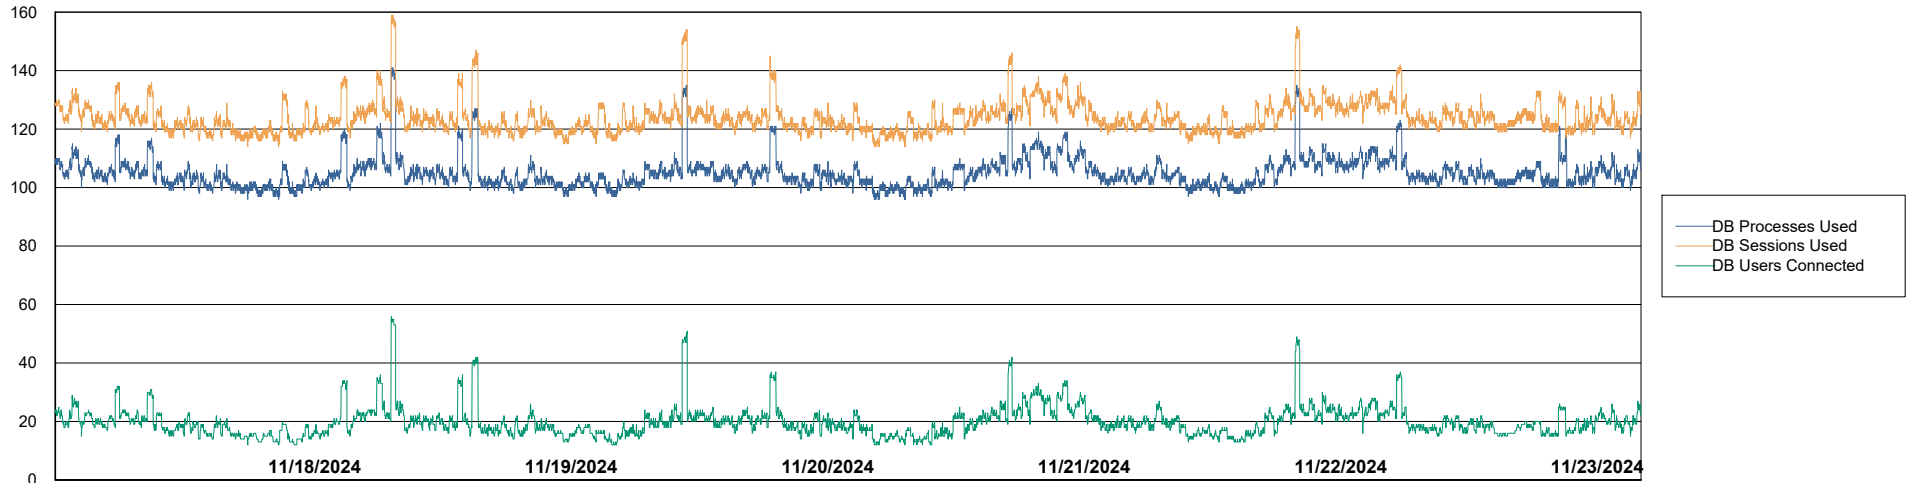

Database Performance JSG_PRD_BASHIR_DB_ABS1