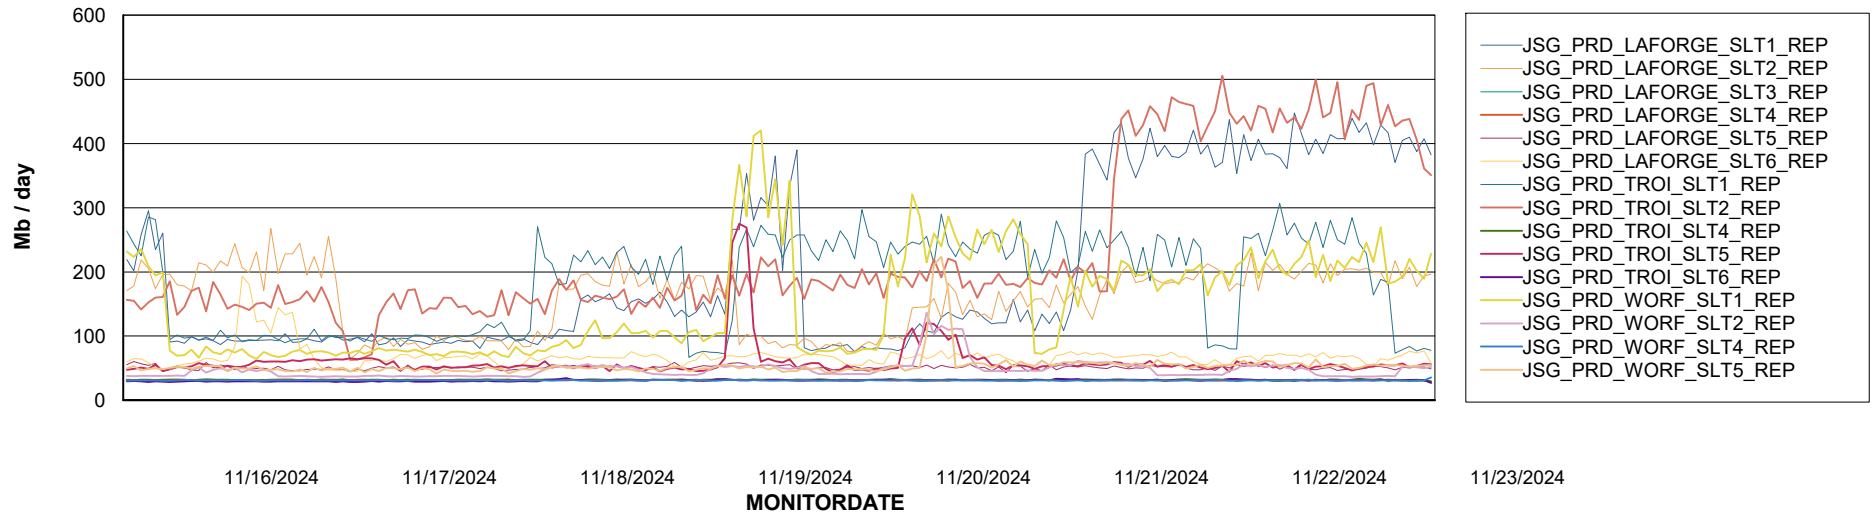

ABSSolute Application ReportServer Services

Avg memory used per ReportServer Service