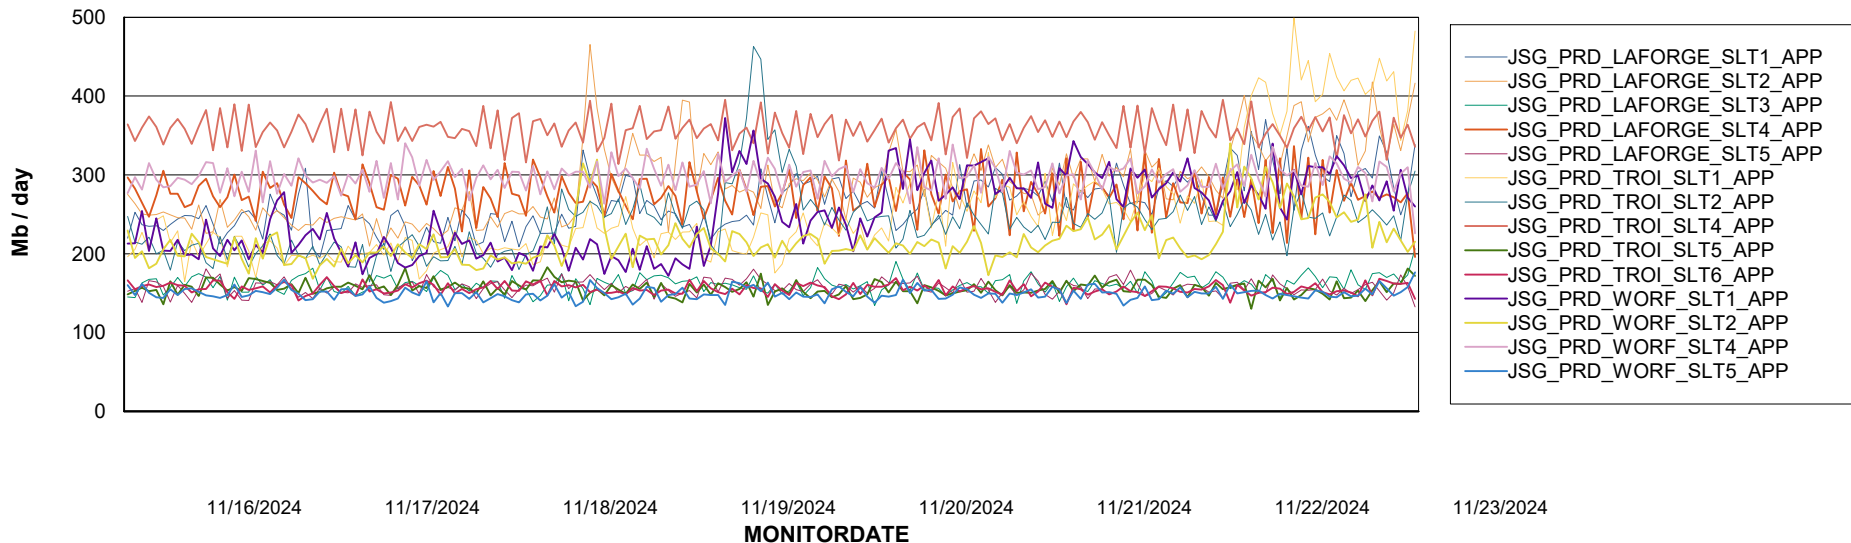

ABSSolute Application Server Services

Avg memory used per ABS Server Service