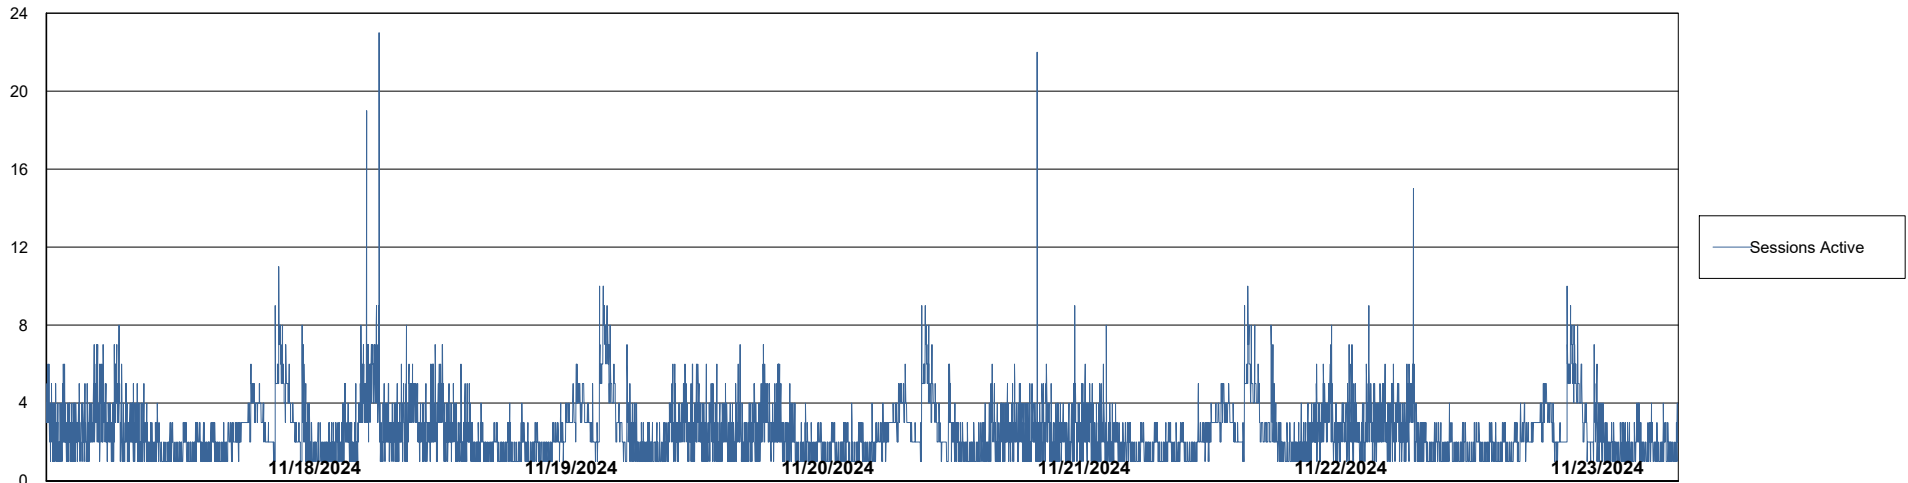

DB Processes Max 1,000
DB Processes Max 0
DB Processes Max 4

Weekly SLA Customer Report

Customer JSG_Production (24/7)
Database ID 102

Database Performance JSG_PRD_RIKER_DB_HSBABS1

Weekly SLA Customer Report

Customer JSG_Production (24/7)
Database ID 102

DATABASE SIZE JSG_PRD_BASHIR_DB_ABS1

Database growth over last month

DATABASE SIZE JSG_PRD_RIKER_DB_HSBABS1

Database growth over last month

Weekly SLA Customer Report