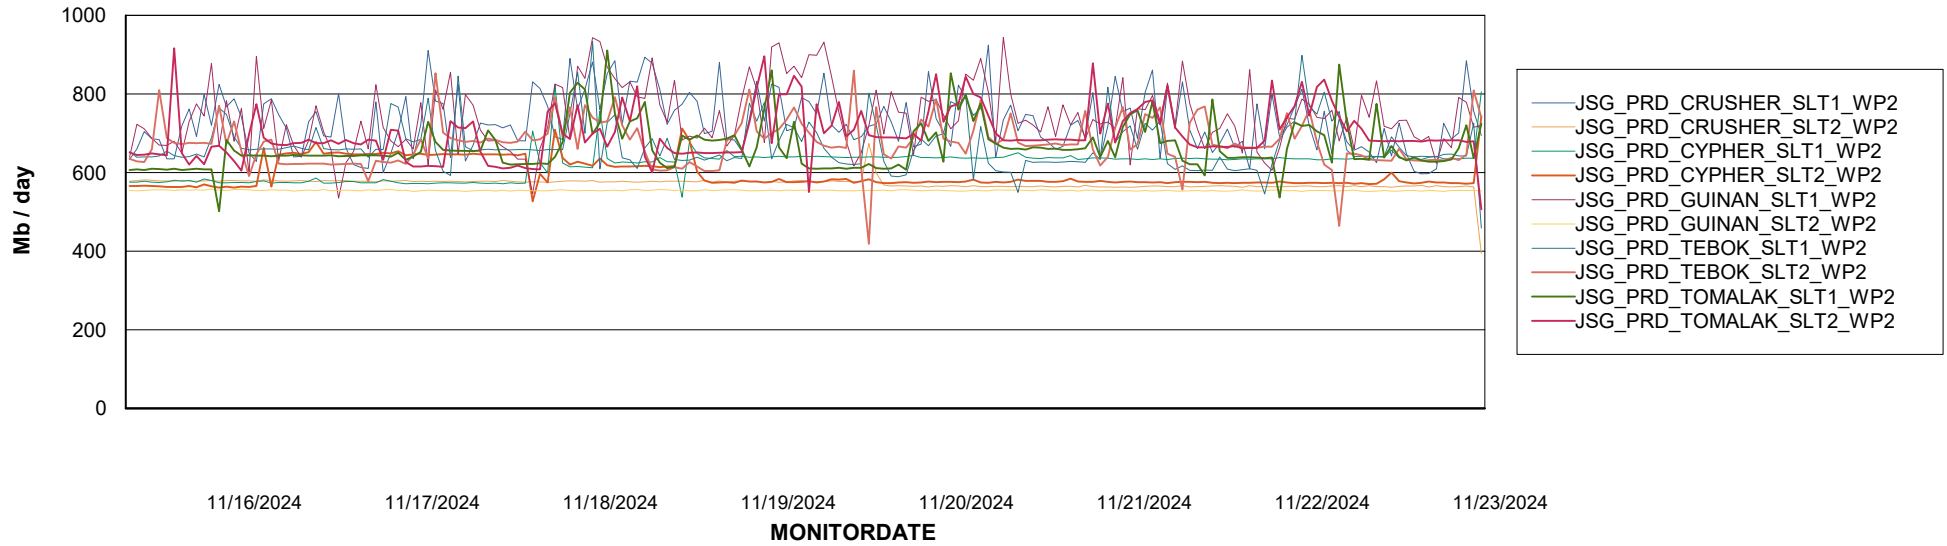

ABSSolute Web Component Services

Avg memory used per ABS Web component