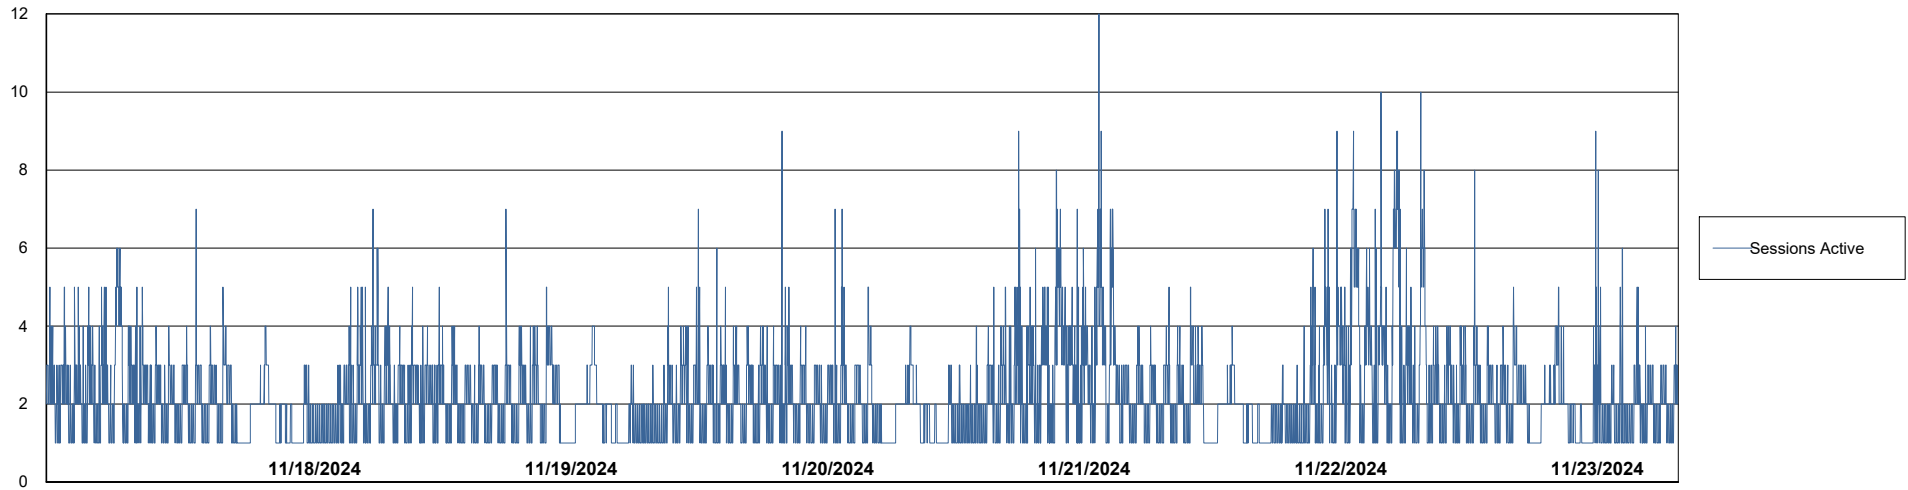

Weekly SLA Customer Report

Customer JSG_Production (24/7)
 Database ID 102

Harddisk Usage JSG_PRD_WORF

	Free disk space on C: (%)	Total disk space on C: (Gb)	Used disk space on C: (Gb)
11/23/2024	53	149	70
11/22/2024	53	149	70
11/21/2024	53	149	70
11/20/2024	53	149	70
11/19/2024	53	149	70
11/18/2024	53	149	70
11/17/2024	53	149	70

Weekly SLA Customer Report

Customer JSG_Production (24/7)
Database ID 102

Database Performance JSG_PRD_BASHIR_DB_ABS1

Weekly SLA Customer Report

Customer JSG_Production (24/7)
Database ID 102

Database Performance JSG_PRD_PICARD_DB_ABS1