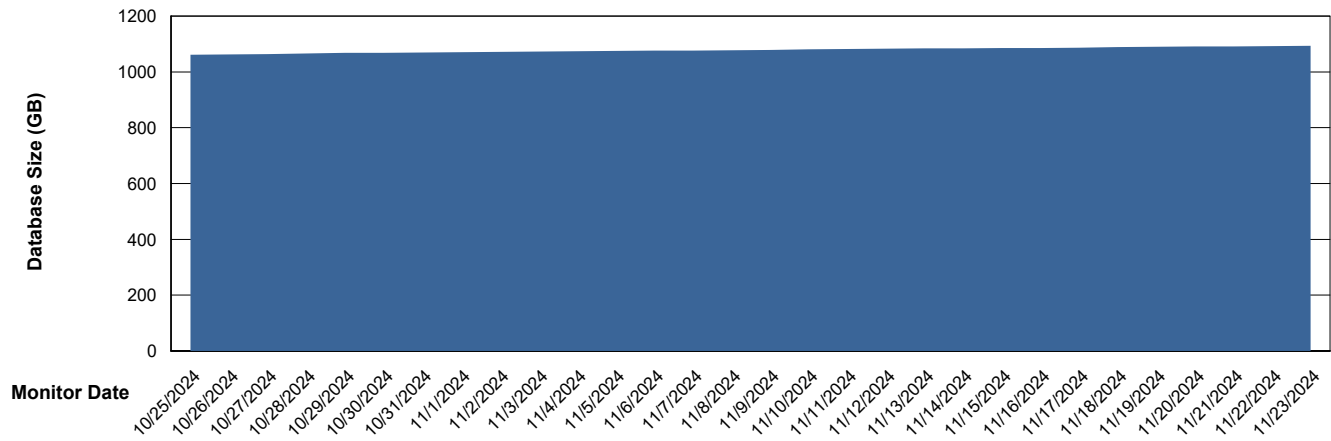

Customer JSG_Production (24/7)
Database ID 102

DATABASE SIZE JSG_PRD_BASHIR_DB_ABS1

Database growth over last month

DATABASE SIZE JSG_PRD_RIKER_DB_HSBABS1

Database growth over last month

Weekly SLA Customer Report