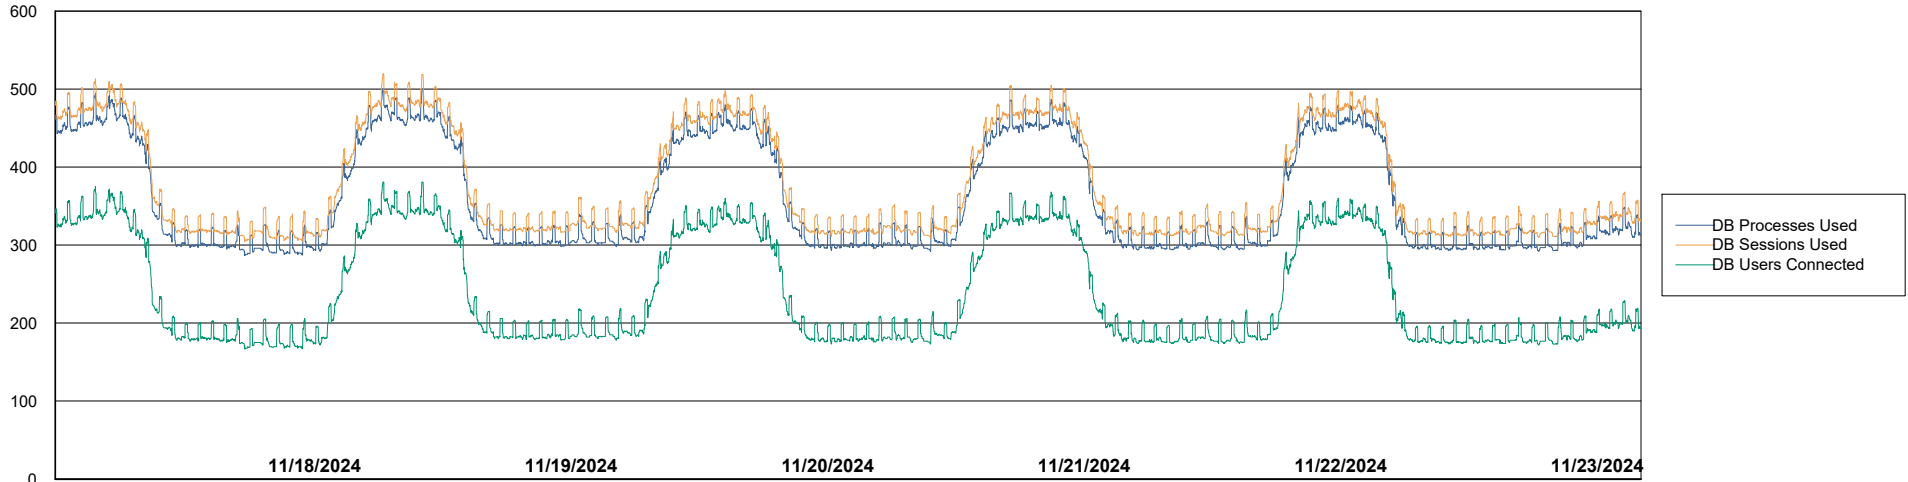

DB Processes Max 1,000
DB Processes Max 0
DB Processes Max 4

Weekly SLA Customer Report

Customer JSG_Production (24/7)
Database ID 102

Database Performance JSG_PRD_RIKER_DB_HSBABS1

Weekly SLA Customer Report