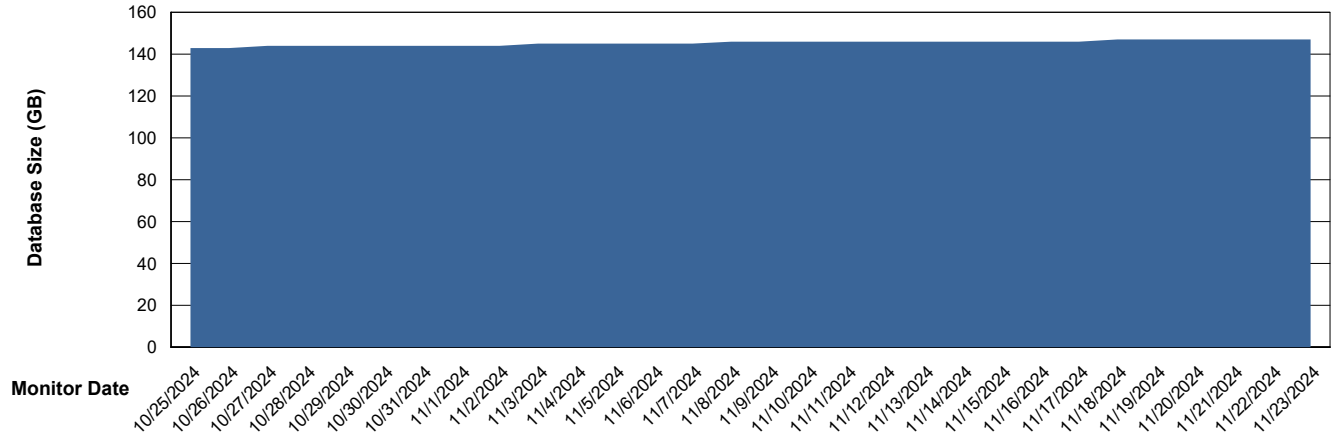

Database growth over last month

Weekly SLA Customer Report

Customer HUE_Production
Database ID 154

DATABASE SIZE HUE_PRD_S-ORAPROD2_ABS1

Database growth over last month

Weekly SLA Customer Report

Customer HUE_Production
Database ID 154