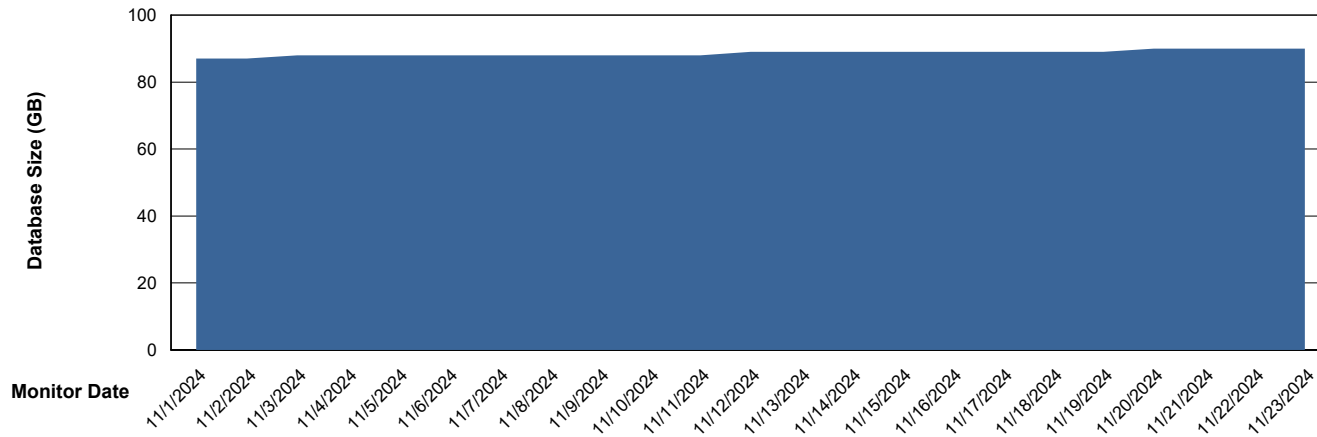

DATABASE SIZE HUE_PRD_S-ORABI2024_ABS1 (Future Live OAS)

Database growth over last month