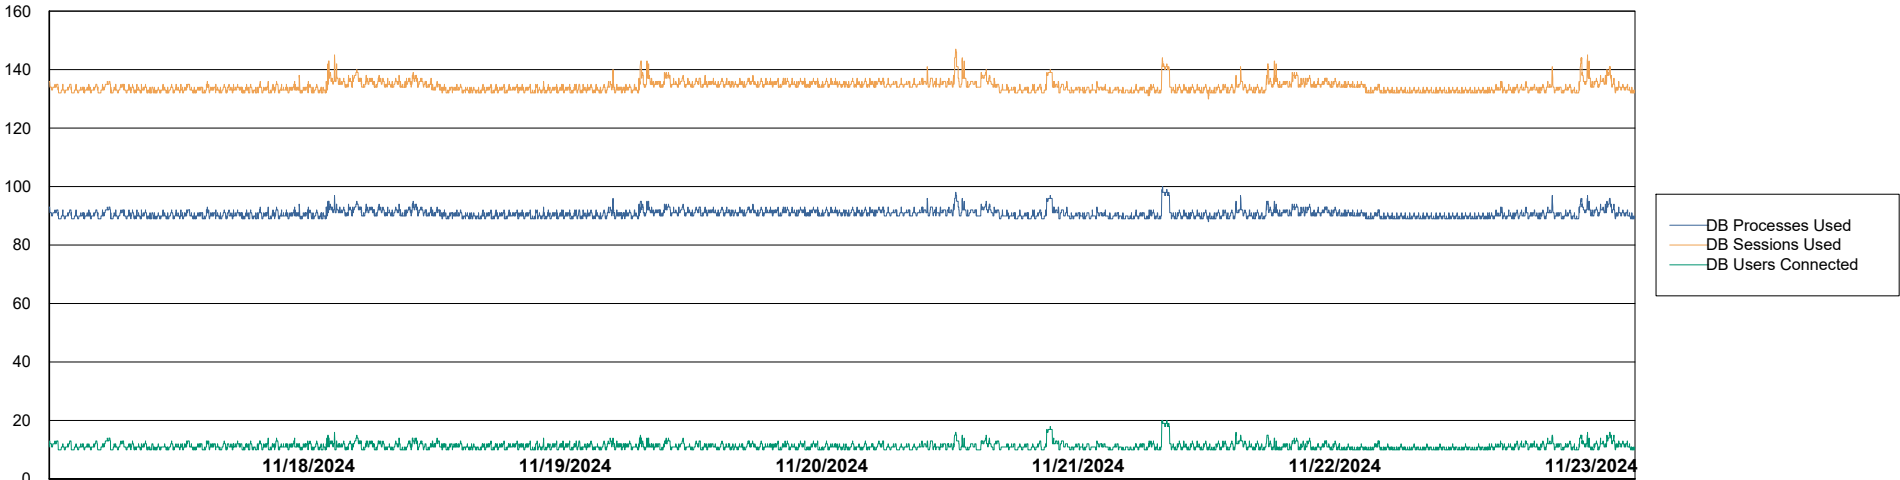

Database Performance HUE_PRD_S-ORABI2_ABS1