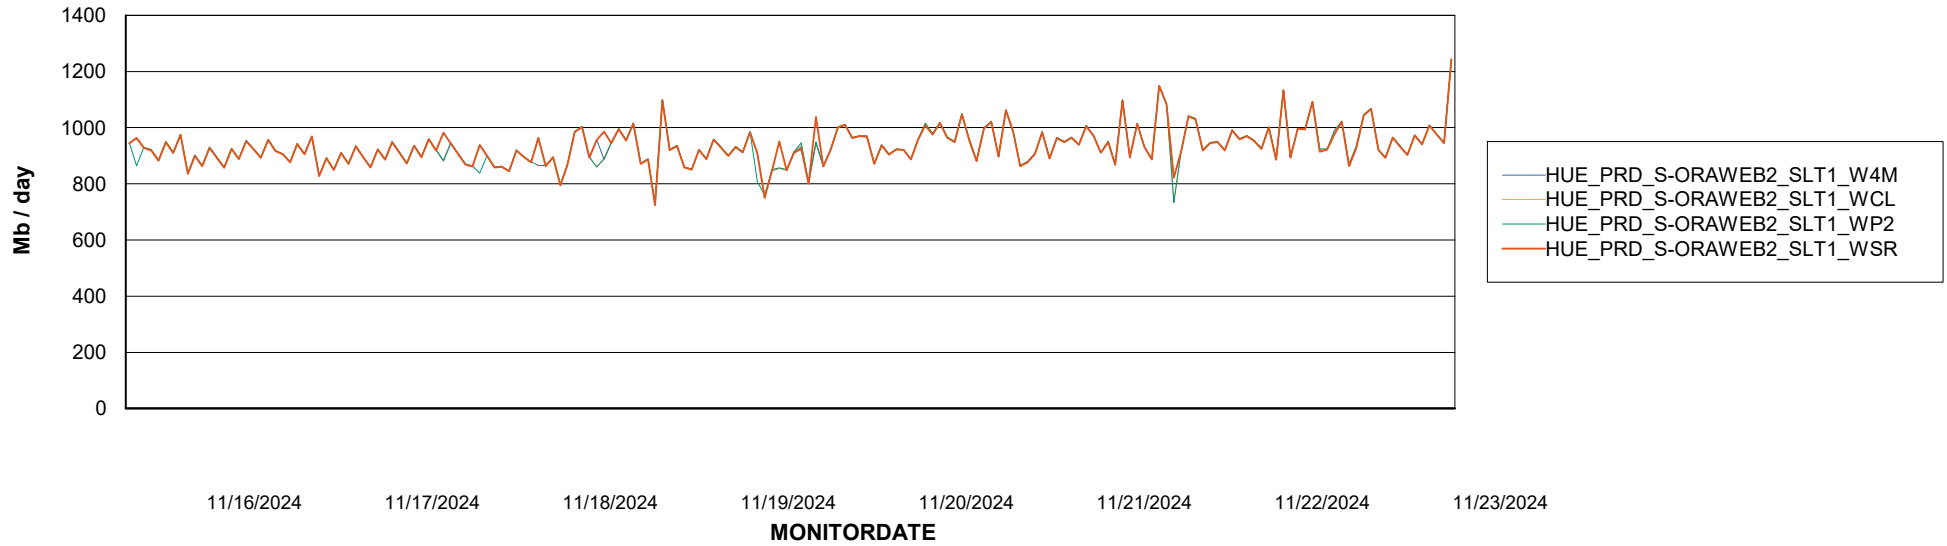

ABSSolute Web Component Services

Avg memory used per ABS Web component