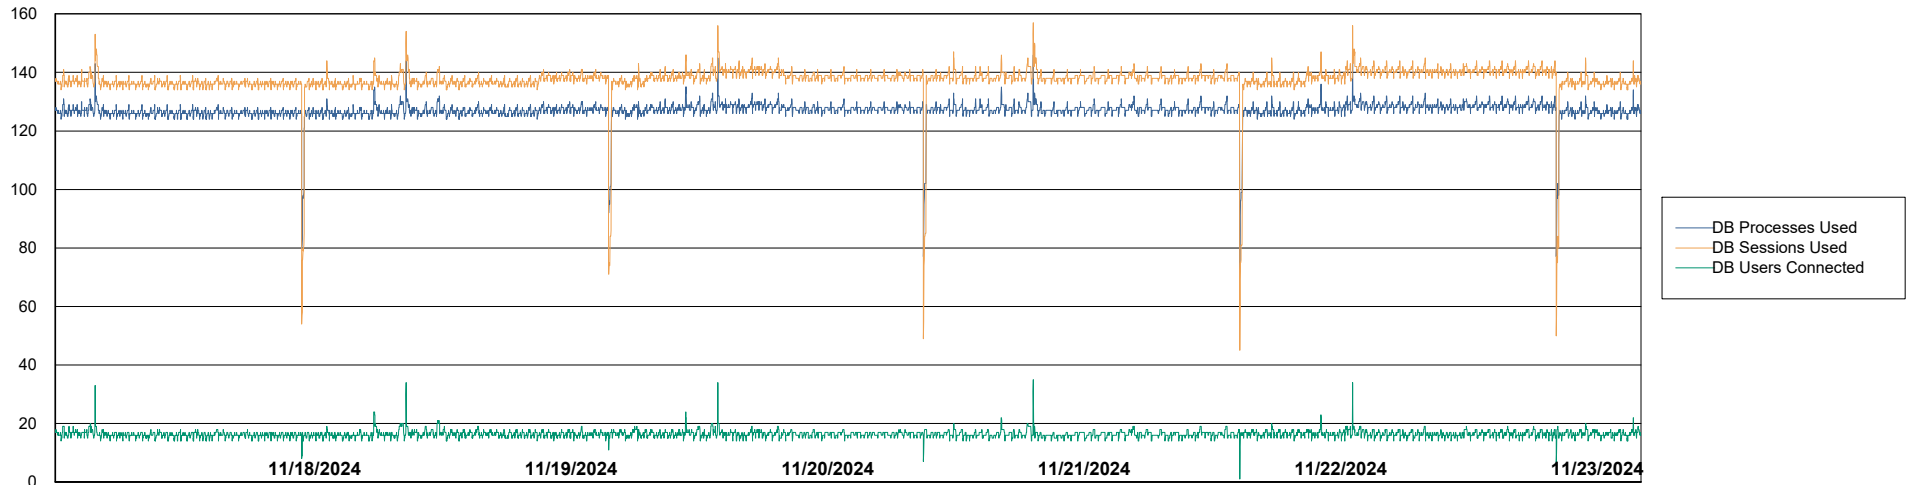

Weekly SLA Customer Report

Customer HUE_Production
Database ID 154

Database Performance HUE_PRD_S-ORABI2_ABS1

Weekly SLA Customer Report

Customer HUE_Production
Database ID 154

Database Performance HUE_PRD_S-ORABI2024_ABS1 (Future Live OAS)