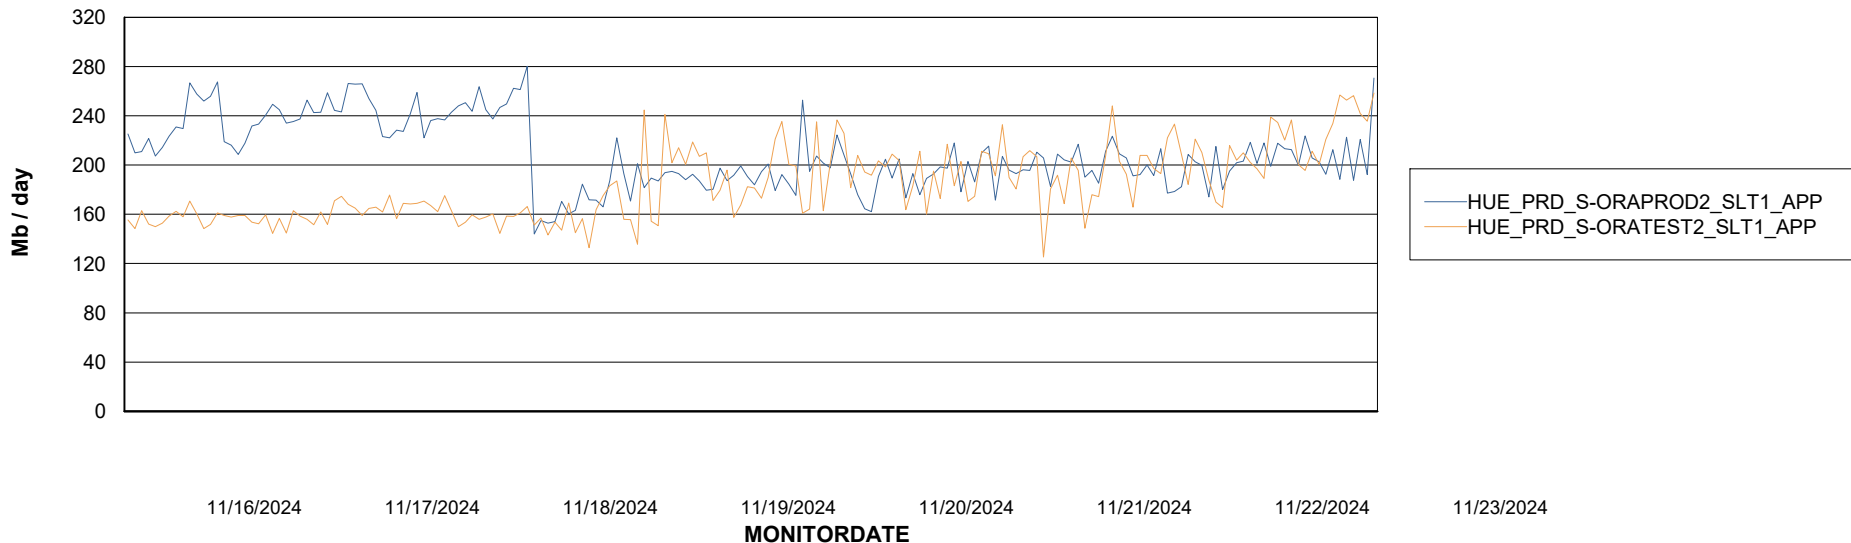

ABSSolute Application Server Services

Avg memory used per ABS Server Service