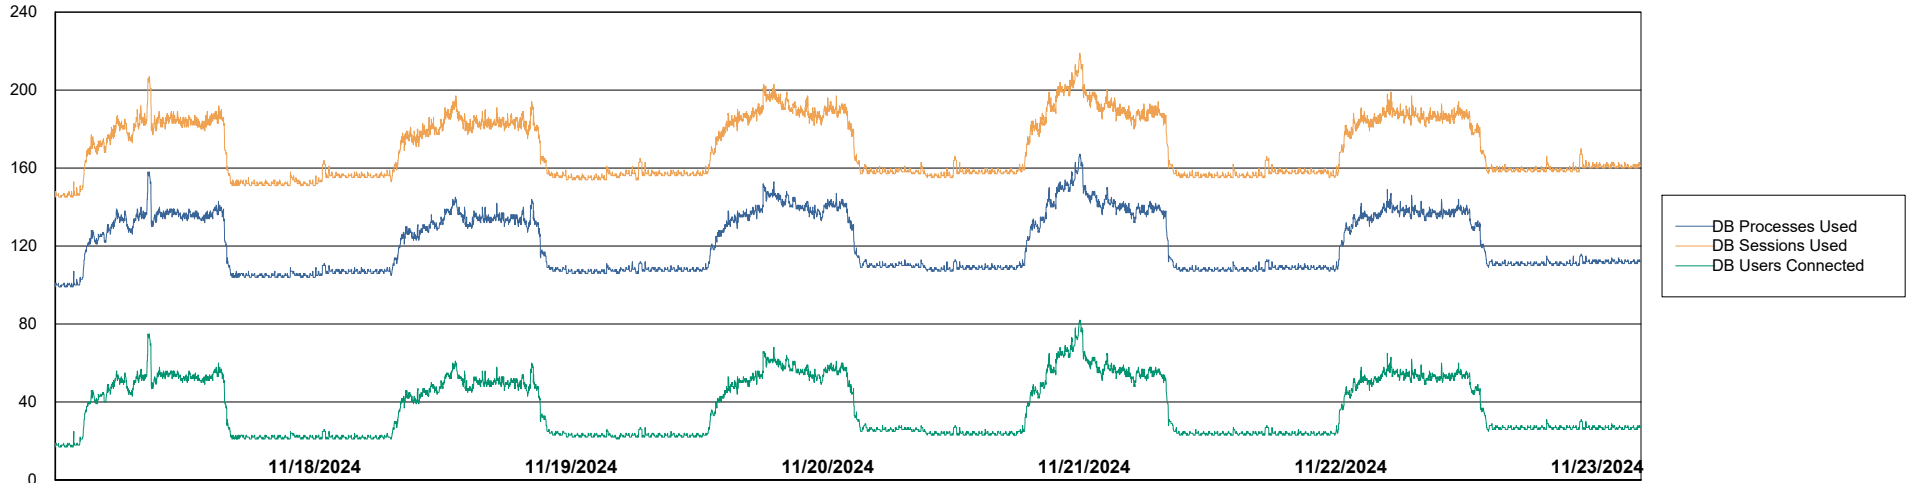

Database Performance HUE_PRD_S-ORAPROD2_ABS1