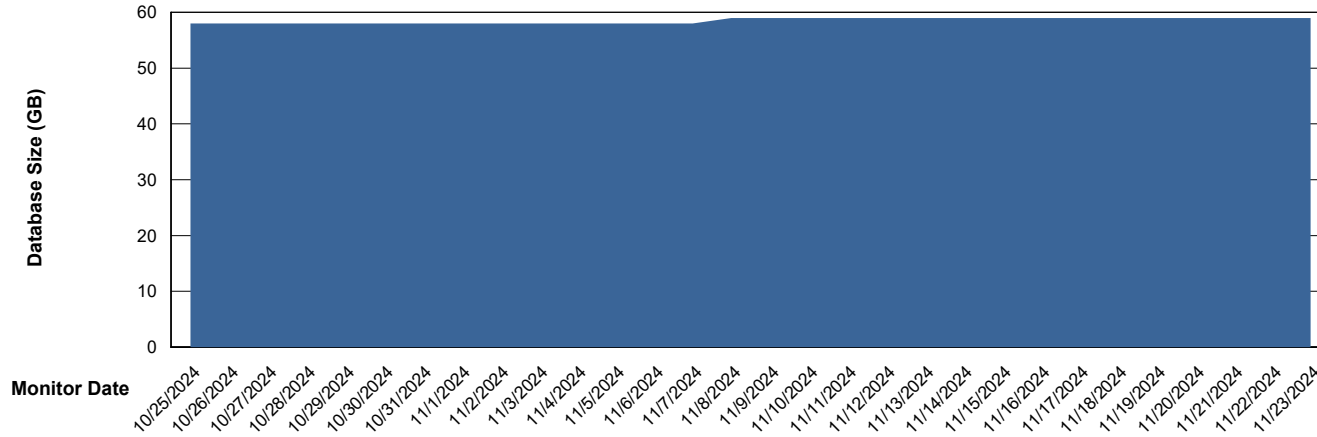

DB Processes Max 1,000

Weekly SLA Customer Report

Customer HUE_Production
Database ID 154

DATABASE SIZE HUE_PRD_S-ORABI2_ABS1

Database growth over last month

DATABASE SIZE HUE_PRD_S-ORABI2024_ABS1 (Future Live OAS)