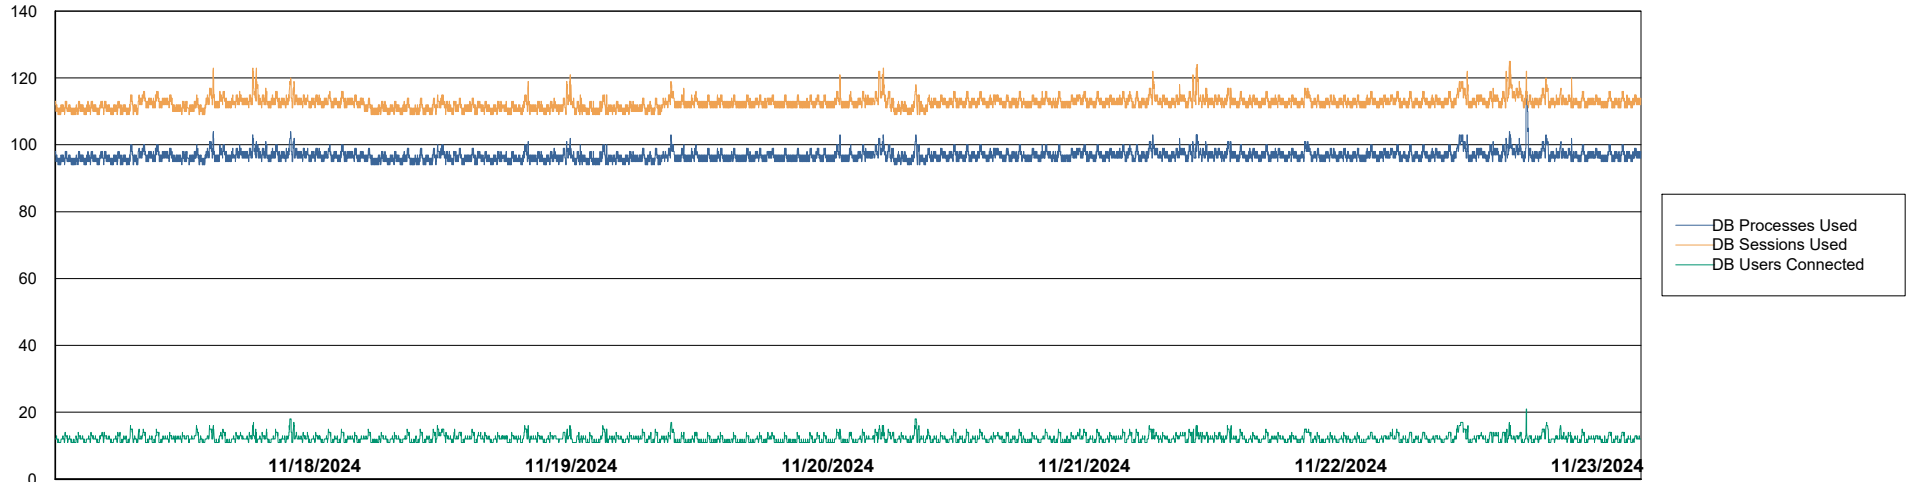

Database Performance ELJ_PRD_FRASEQXPRDDB03_ABS1