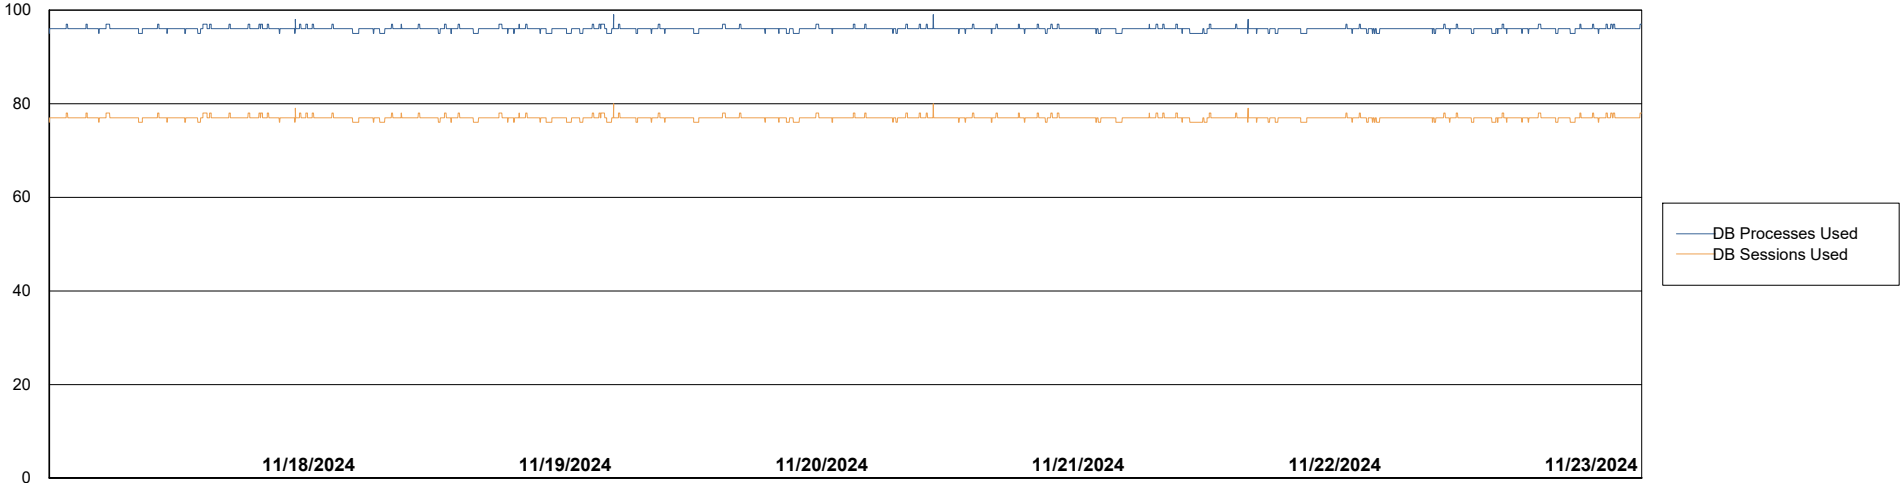

# Weekly SLA Customer Report

Customer ELJ Production  
Database ID 72

Database Performance ELJ\_PRD\_FRASEQXPRDDB02\_HSBABS1

DB Processes Max 0  
DB Processes Max 1,000