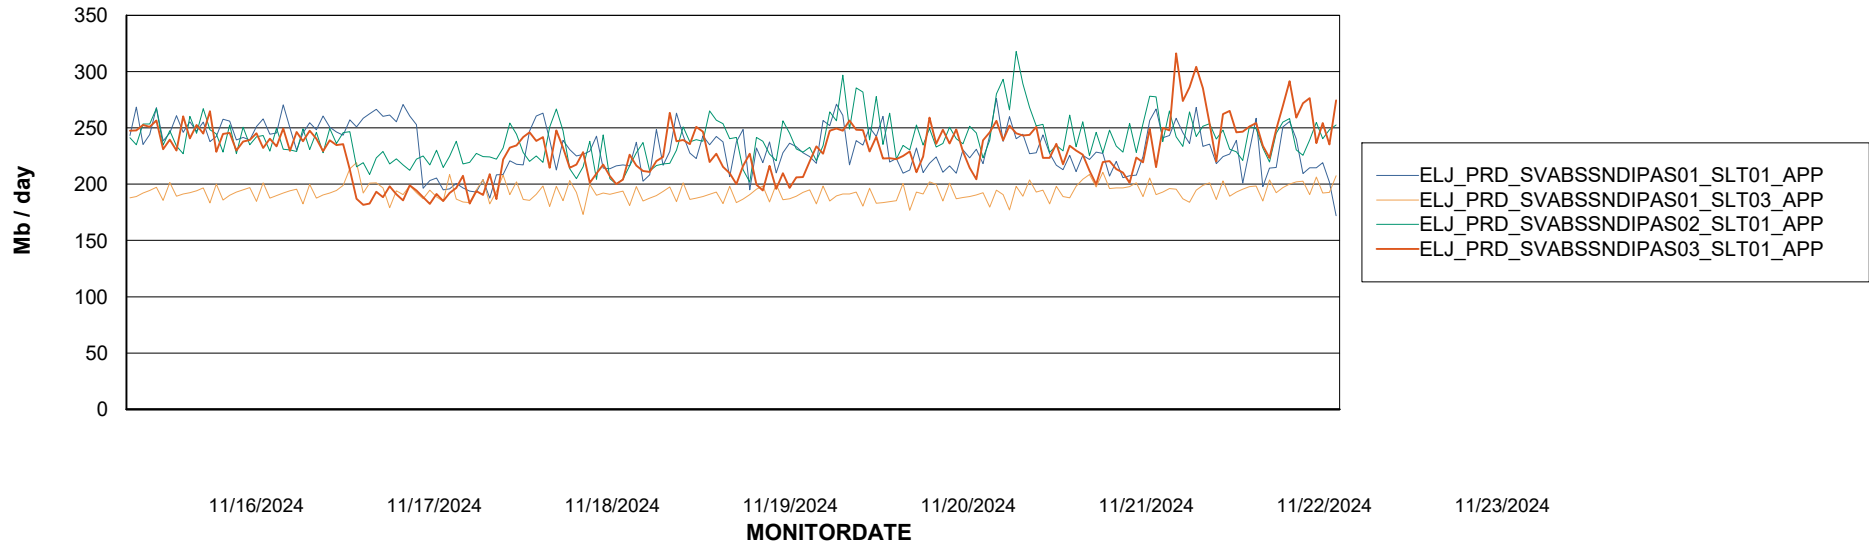

ABSSolute Application Server Services

Avg memory used per ABS Server Service