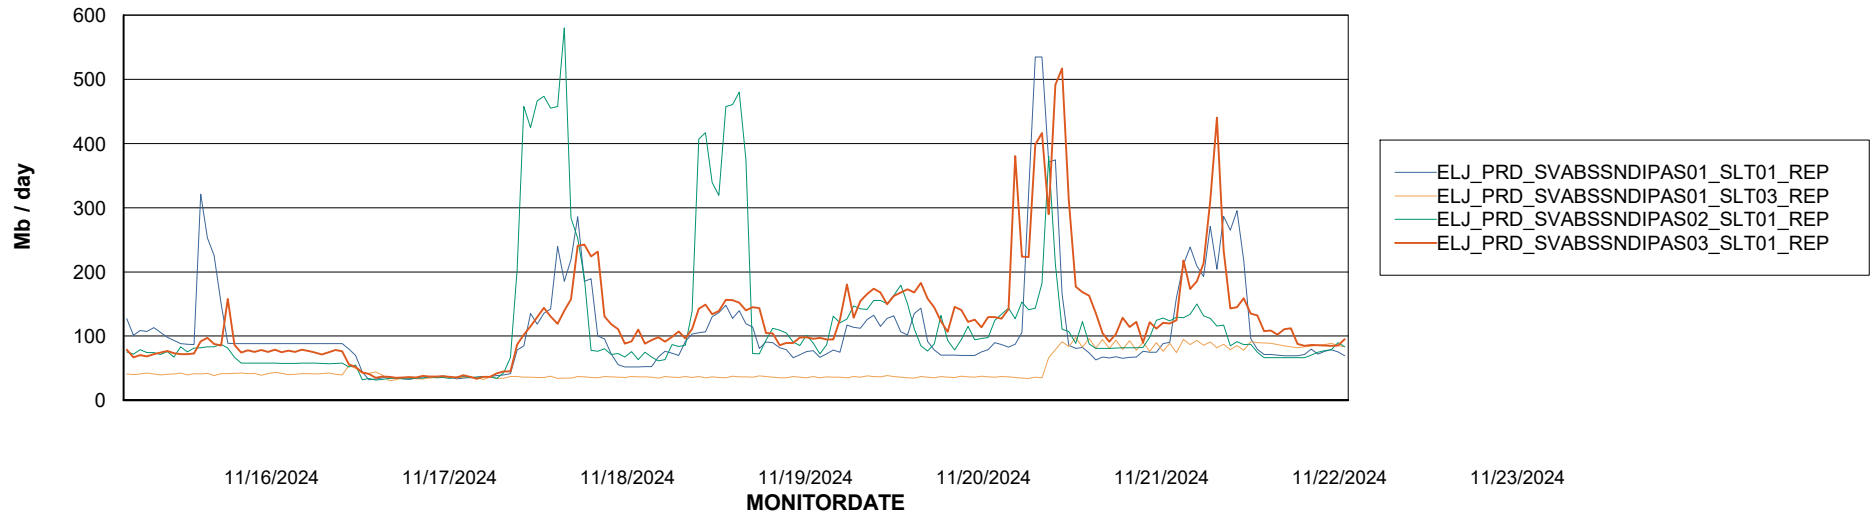

ABSSolute Application ReportServer Services

Avg memory used per ReportServer Service