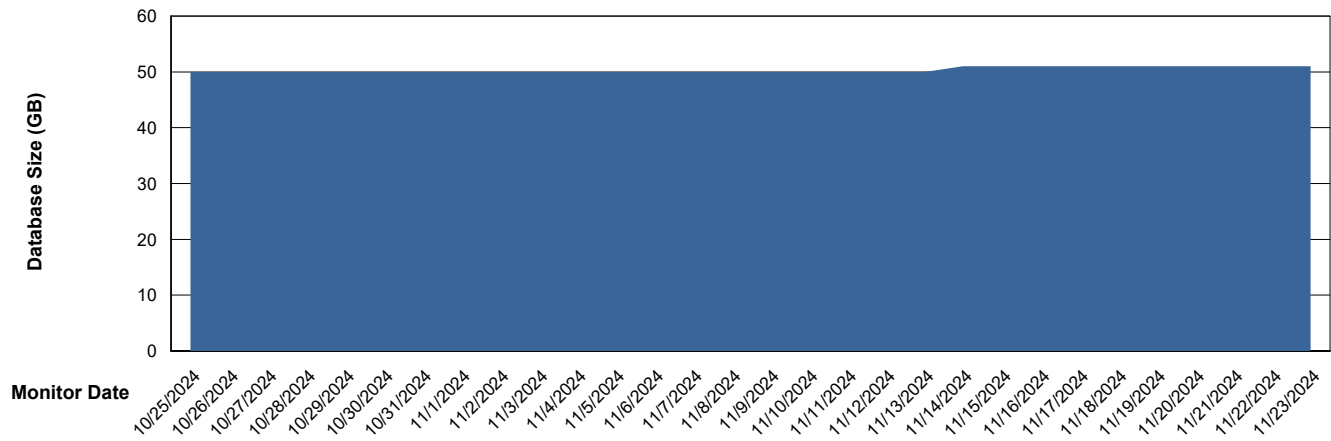

# Weekly SLA Customer Report

Customer ELJ Production  
Database ID 72

DATABASE SIZE ELJ\_PRD\_FRASEQXPRDDB01\_ABS1

### Database growth over last month

DATABASE SIZE ELJ\_PRD\_FRASEQXPRDDB03\_ABS1

### Database growth over last month