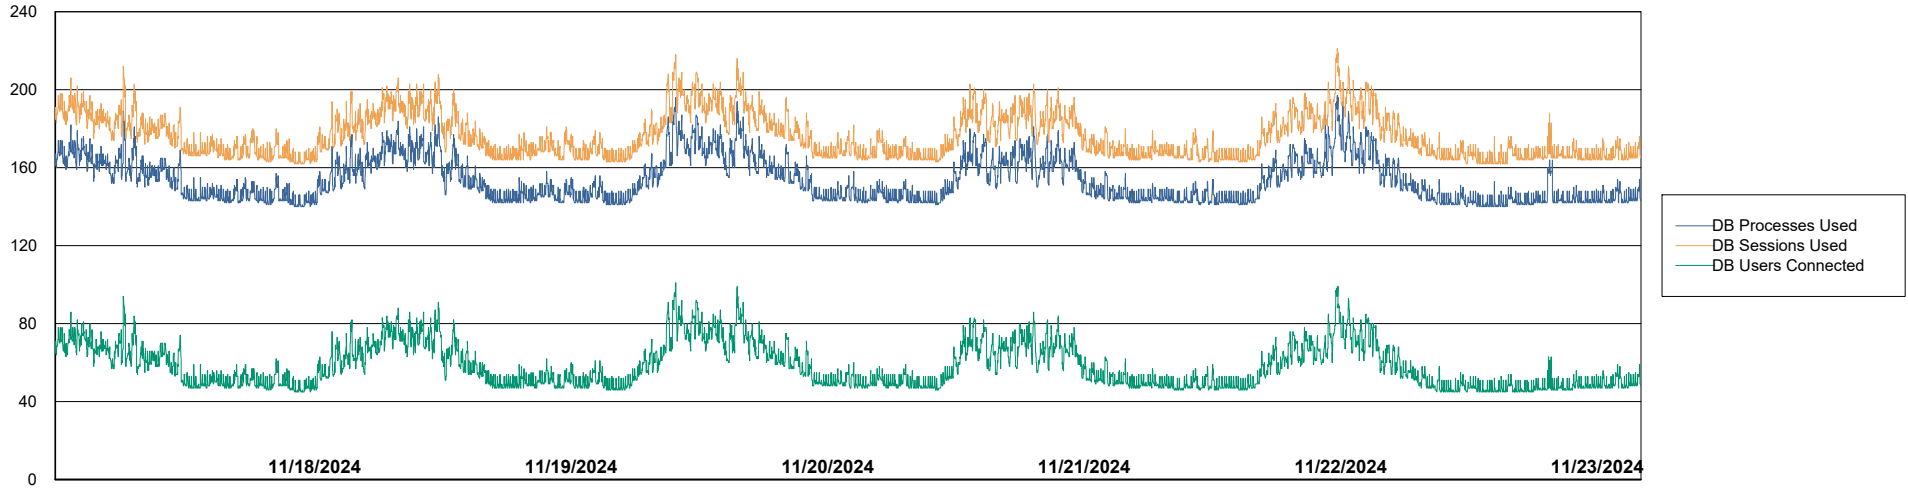

Database Performance ELJ_PRD_FRASEQXPRDDB01_ABS1