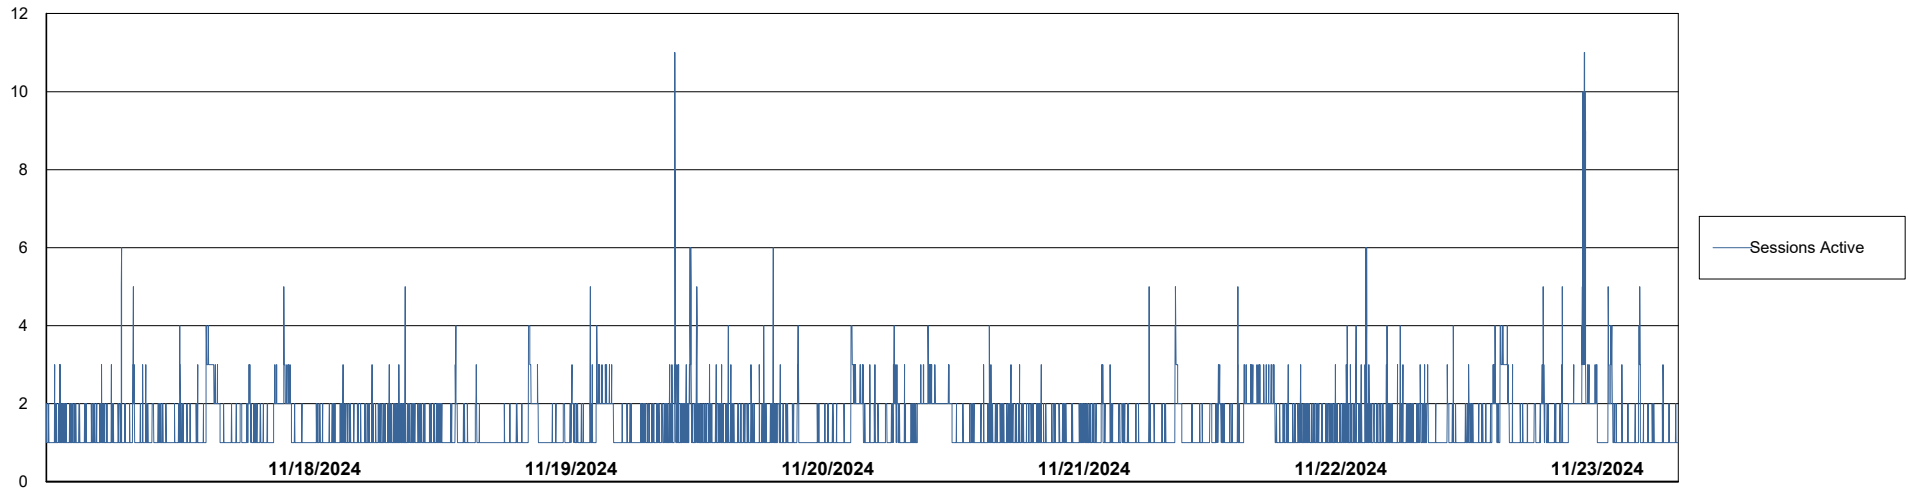

Database Performance ELJ_PRD_FRASEQXPRDDB01_ABS1