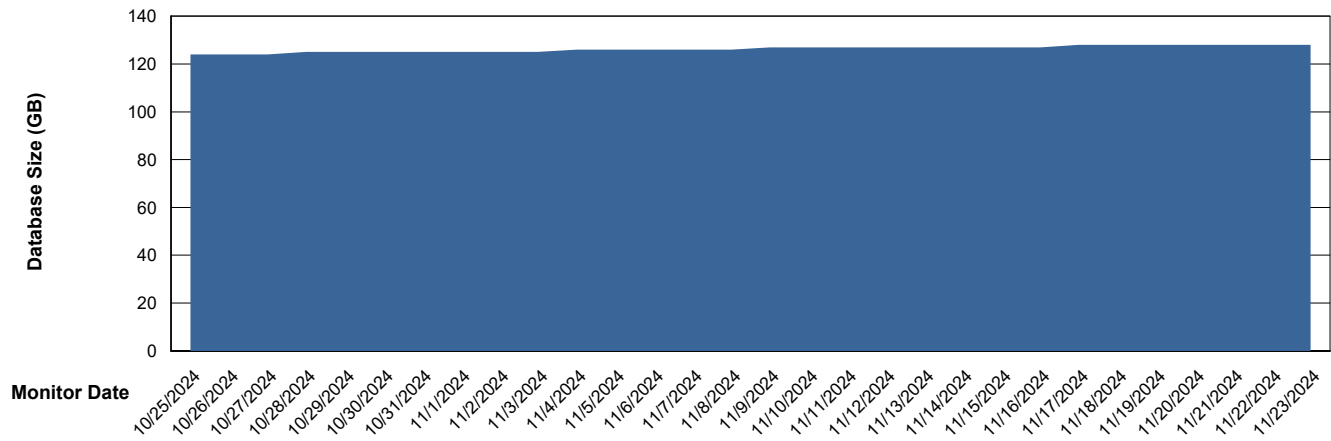

DATABASE SIZE ELI_PRD_FRASINTPRDDB01_ABS1

Database growth over last month