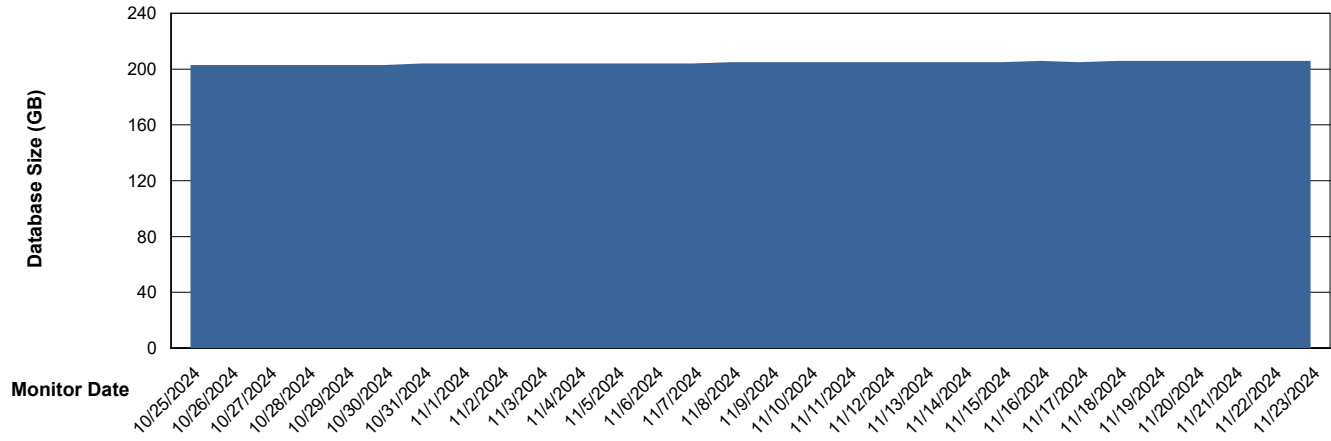

Weekly SLA Customer Report

Customer ELI_Production
Database ID 62

Database Performance ELI_PRD_FRASINTQUADB01_HSBABS1

DB Processes Max 1,000

Weekly SLA Customer Report

Customer ELI_Production
Database ID 62

DATABASE SIZE ELI_PRD_FRASEQXPRDDB04-BI_ABS1

Database growth over last month

DATABASE SIZE ELI_PRD_FRASINTPRDDB01_ABS1

Database growth over last month

Weekly SLA Customer Report

Customer ELI_Production
 Database ID 62