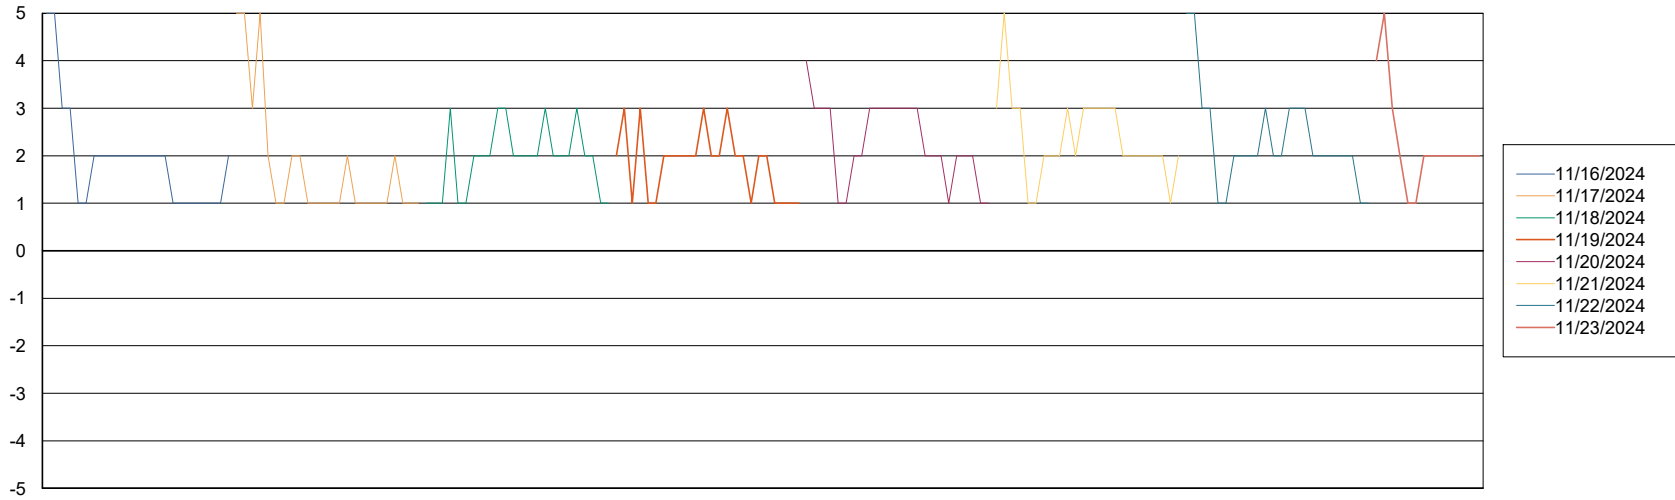

Standby Database Health ELI_Production

Recovery lag for last 7 days