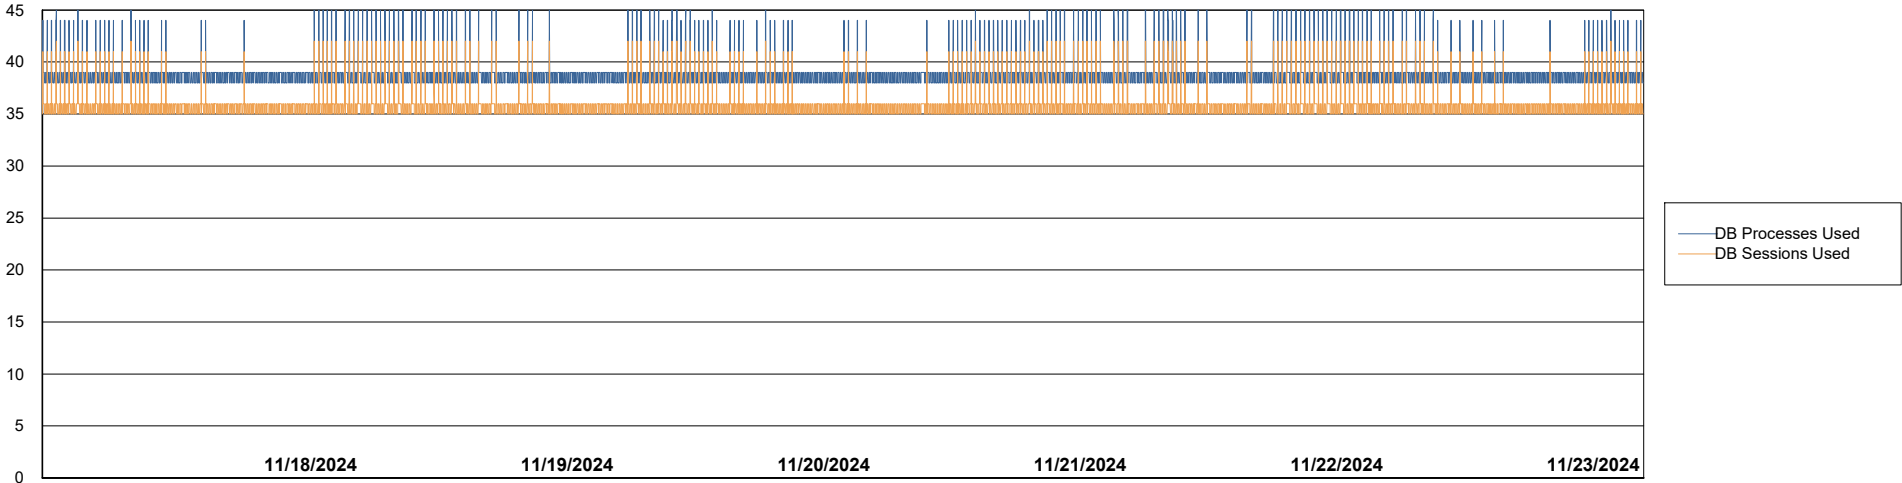

Database Performance ELI_PRD_FRASINTQUADB01_HSBABS1

DB Processes Max 1,000