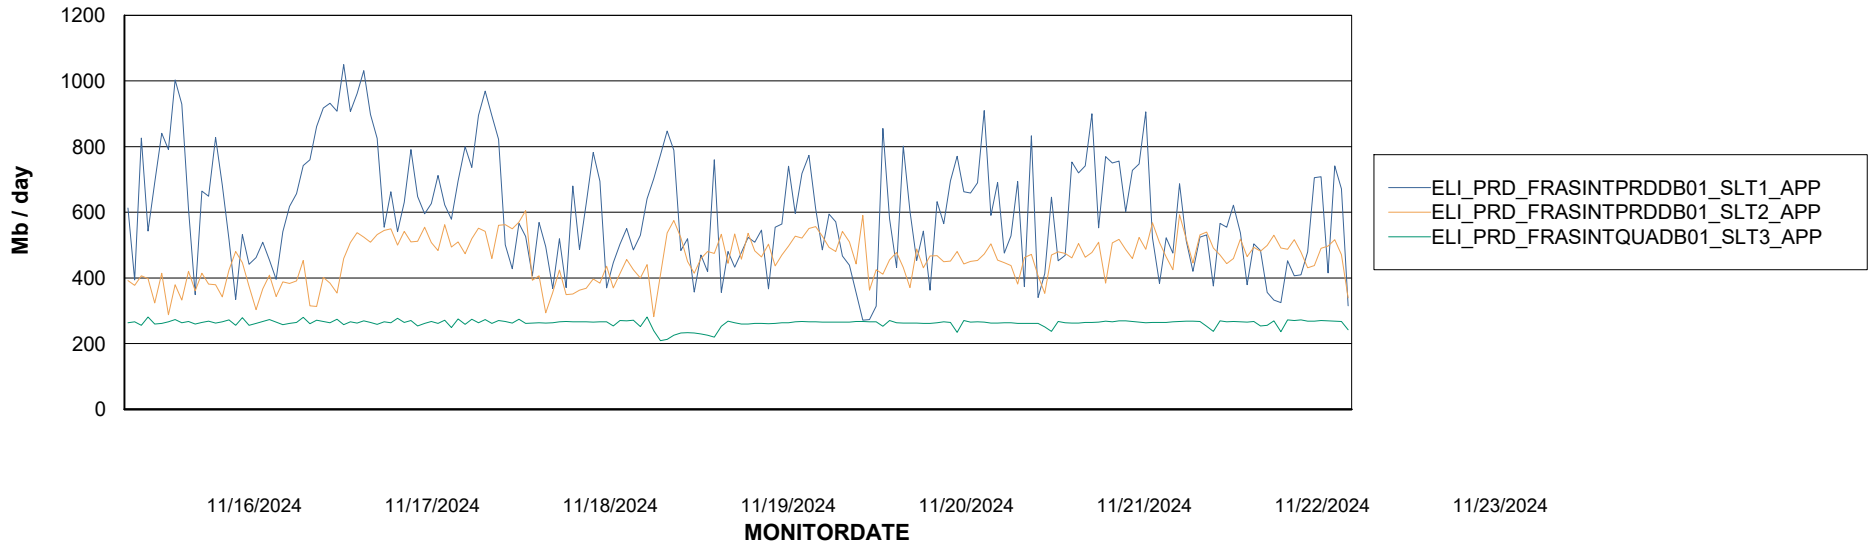

ABSSolute Application Server Services

Avg memory used per ABS Server Service