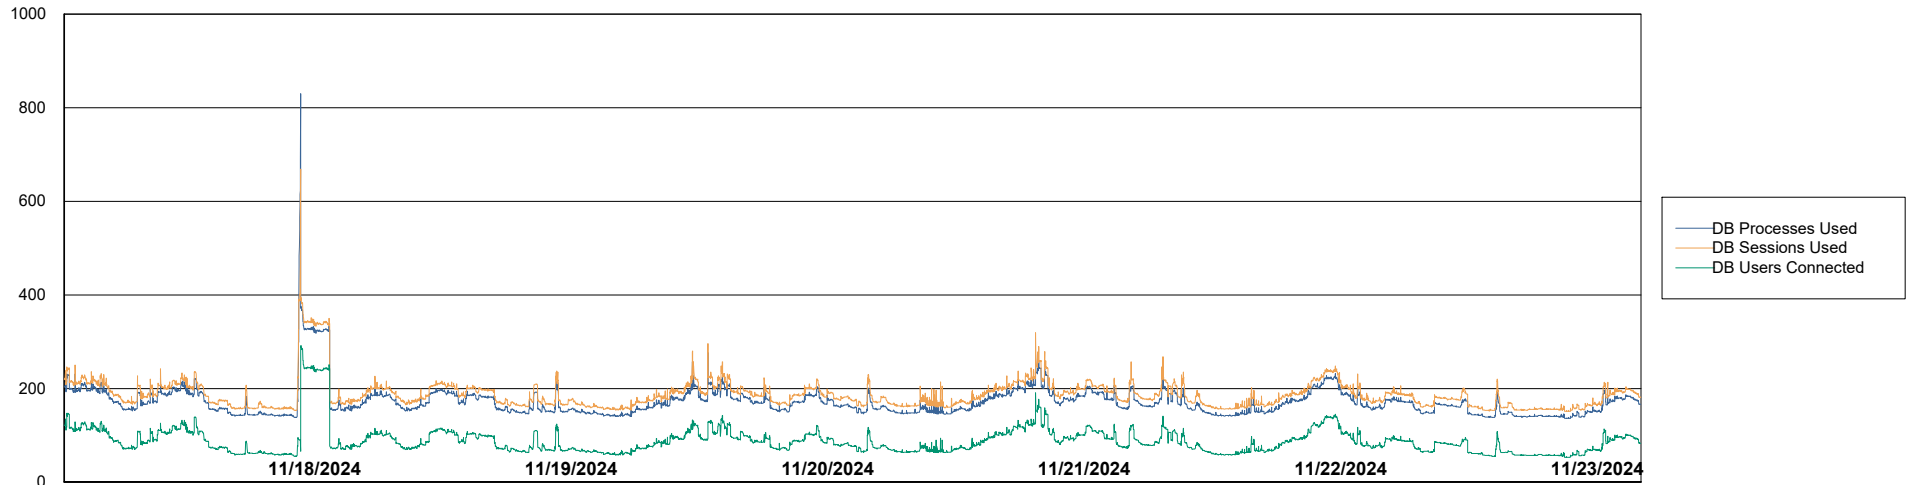

Weekly SLA Customer Report

Customer ELI_Production
Database ID 62

Database Performance ELI_PRD_FRASEQXPRDDB04-BI_ABS1

Weekly SLA Customer Report

Customer ELI_Production
Database ID 62

Database Performance ELI_PRD_FRASINTPRDDB01_ABS1