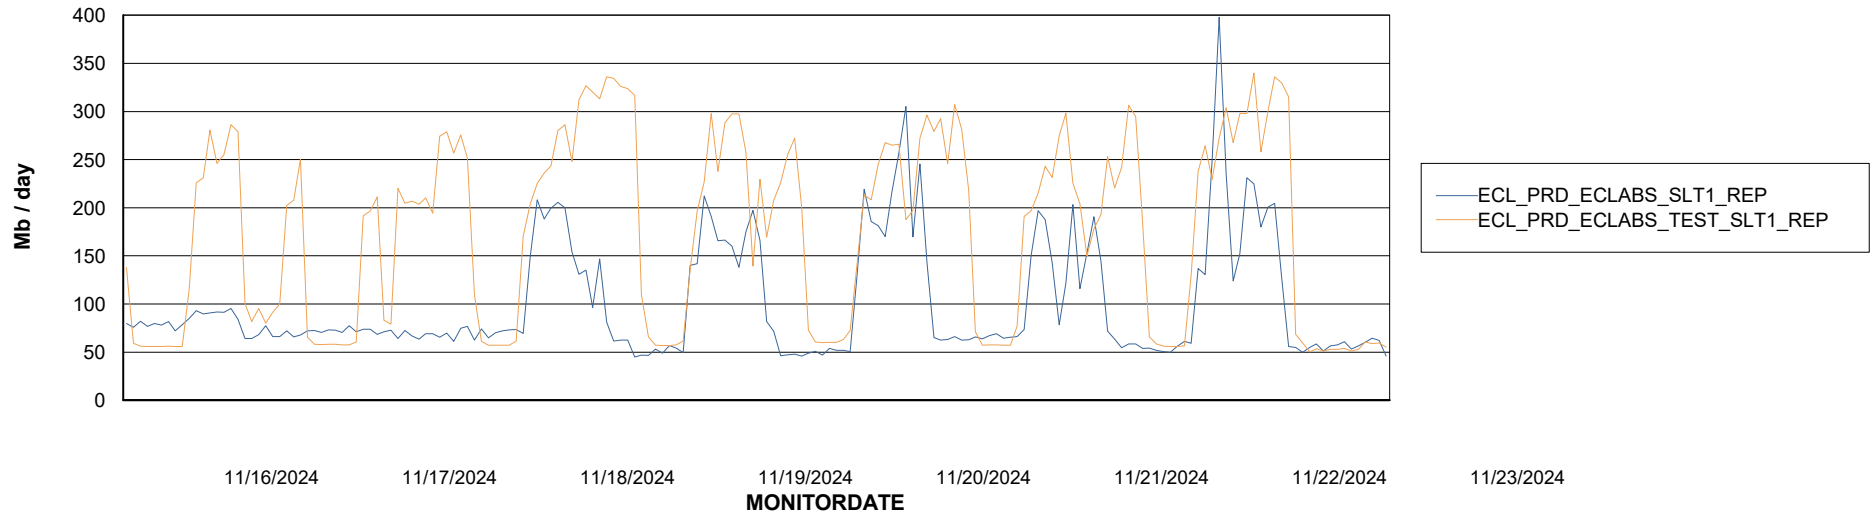

Avg memory used per ABS Server Service

Avg users per day per ABS server

Weekly SLA Customer Report

Customer ECL_Production
Database ID 156

ABSSolute Application ReportServer Services

Avg memory used per ReportServer Service