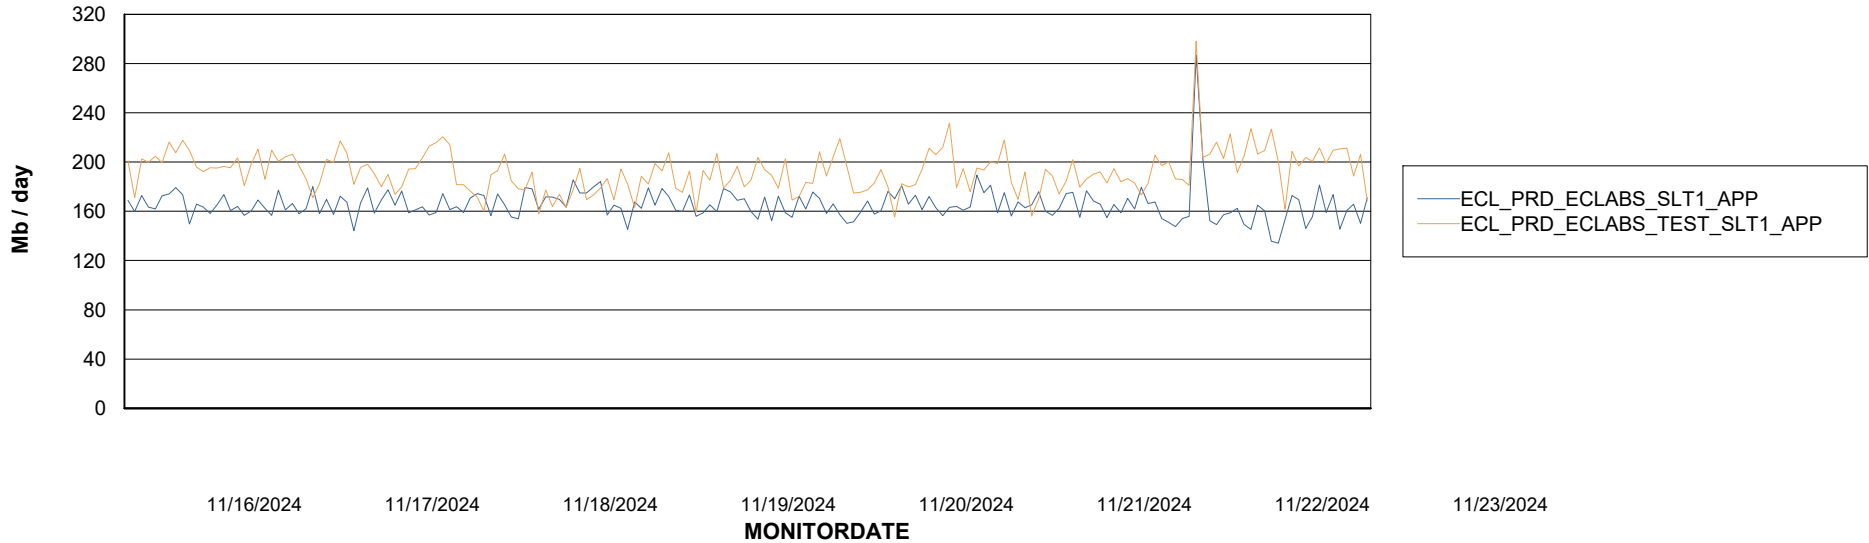

ABSSolute Application Server Services

Avg memory used per ABS Server Service