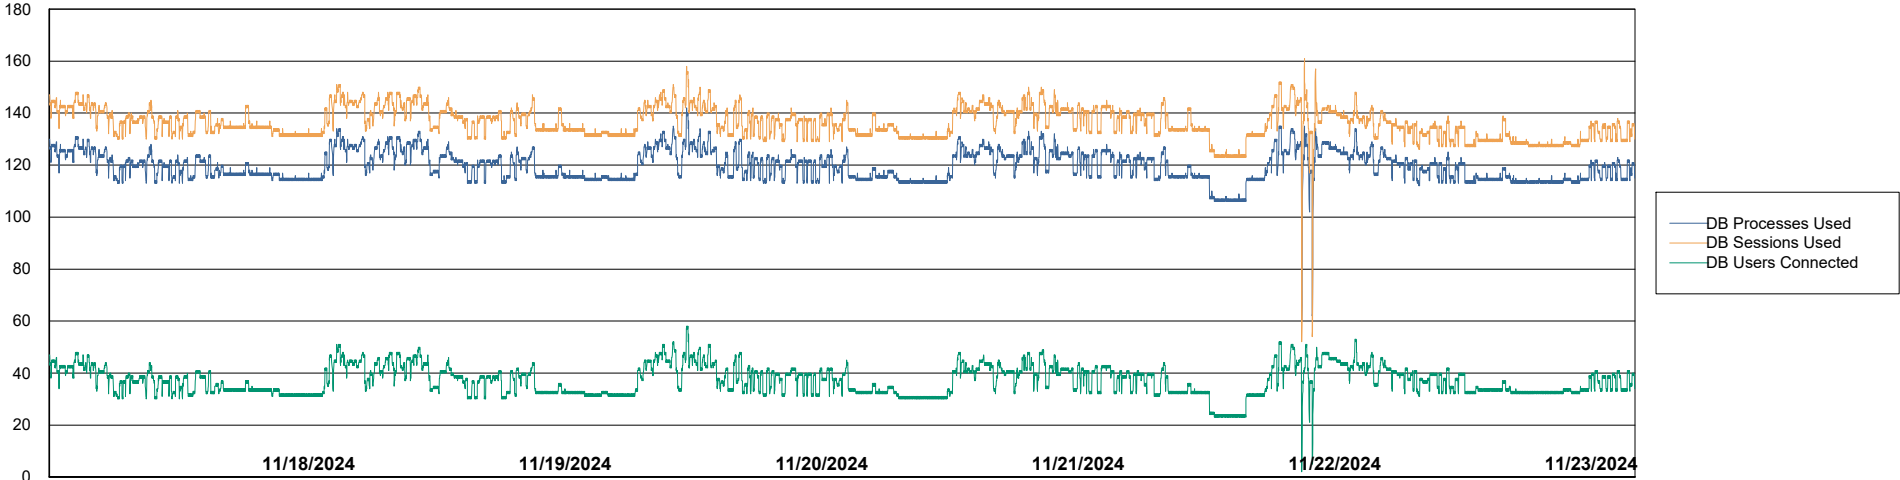

Weekly SLA Customer Report

Customer ECL_Production
Database ID 156

Harddisk Usage ECL_PRD_ECLABS-WEB

	Free disk space on C: (%)	Total disk space on C: (Gb)	Used disk space on C: (Gb)
11/23/2024	38	99	61
11/22/2024	38	99	62
11/21/2024	38	99	62
11/20/2024	38	99	62
11/19/2024	39	99	61
11/18/2024	38	99	61
11/17/2024	39	99	61

Weekly SLA Customer Report

Customer ECL_Production
Database ID 156

Database Performance ECL_PRD_ECLABS_ABS1

Weekly SLA Customer Report

Customer ECL_Production
Database ID 156

Database Performance ECL_PRD_ECLABS-TEST_HSBABS1