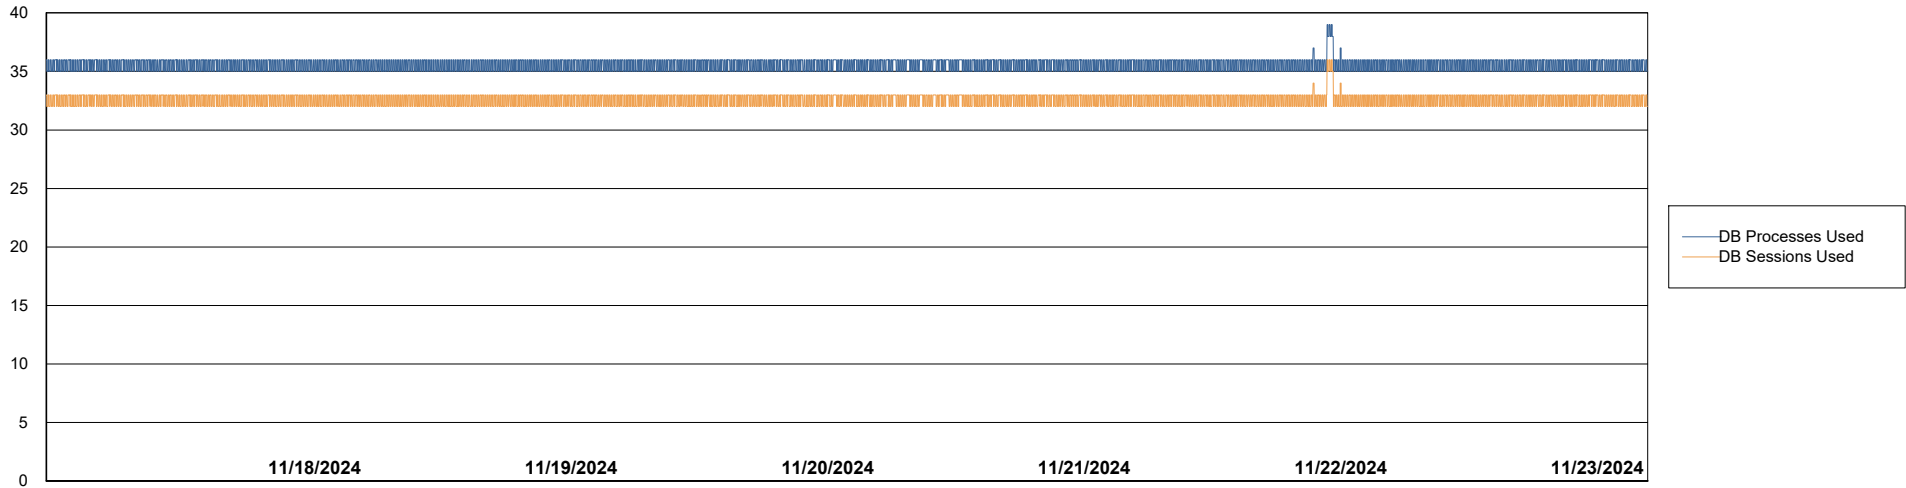

Database Performance ECL_PRD_ECLABS-TEST_HSBABS1

DB Processes Max 1,000