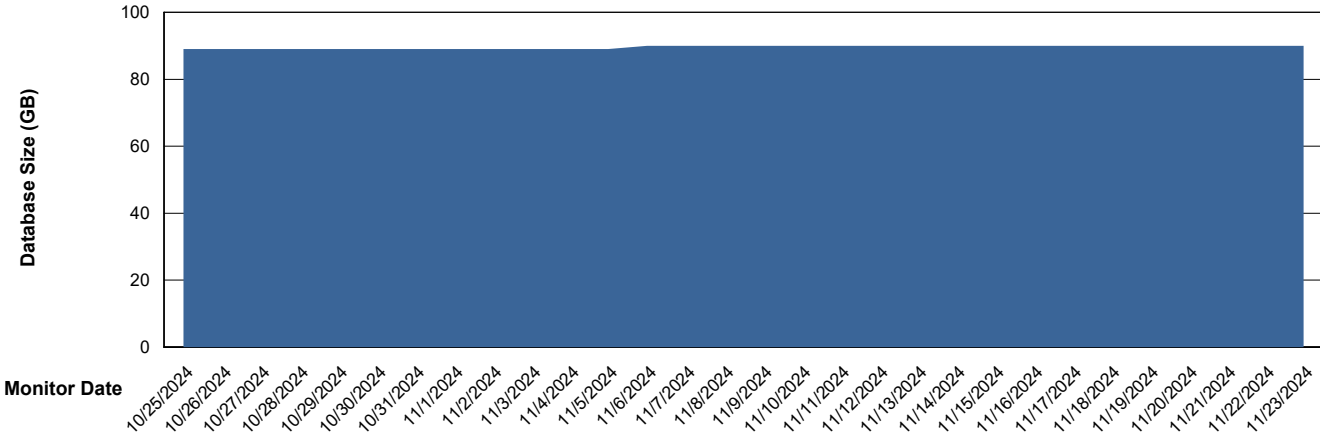

DB Processes Max 1,000

Weekly SLA Customer Report

Customer ECL_Production
 Database ID 156

DATABASE SIZE ECL_PRD_ECLABS_ABS1

Database growth over last month

Database Tablespace ECL_PRD_ECLABS_ABS1

Date	Tablespace Name	Filesize (Gb)	Usedsize (Gb)	Percentage free
11/23/2024	ABSDATA	81	64	20
	INDX	10	7	26
11/22/2024	ABSDATA	81	64	20
	INDX	10	7	26
11/21/2024	ABSDATA	81	64	20
	INDX	10	7	26
11/20/2024	ABSDATA	81	64	21
	INDX	10	7	26
11/19/2024	ABSDATA	81	64	21
	INDX	10	7	26
11/18/2024	ABSDATA	81	64	21
	INDX	10	7	26
11/17/2024	ABSDATA	81	64	21
	INDX	10	7	26

Weekly SLA Customer Report

Customer ECL_Production
Database ID 156

Standby Database Health ECL_Production

Recovery lag for last 7 days

Weekly SLA Customer Report

Customer ECL_Production
Database ID 156

ABSSolute Application Server Services