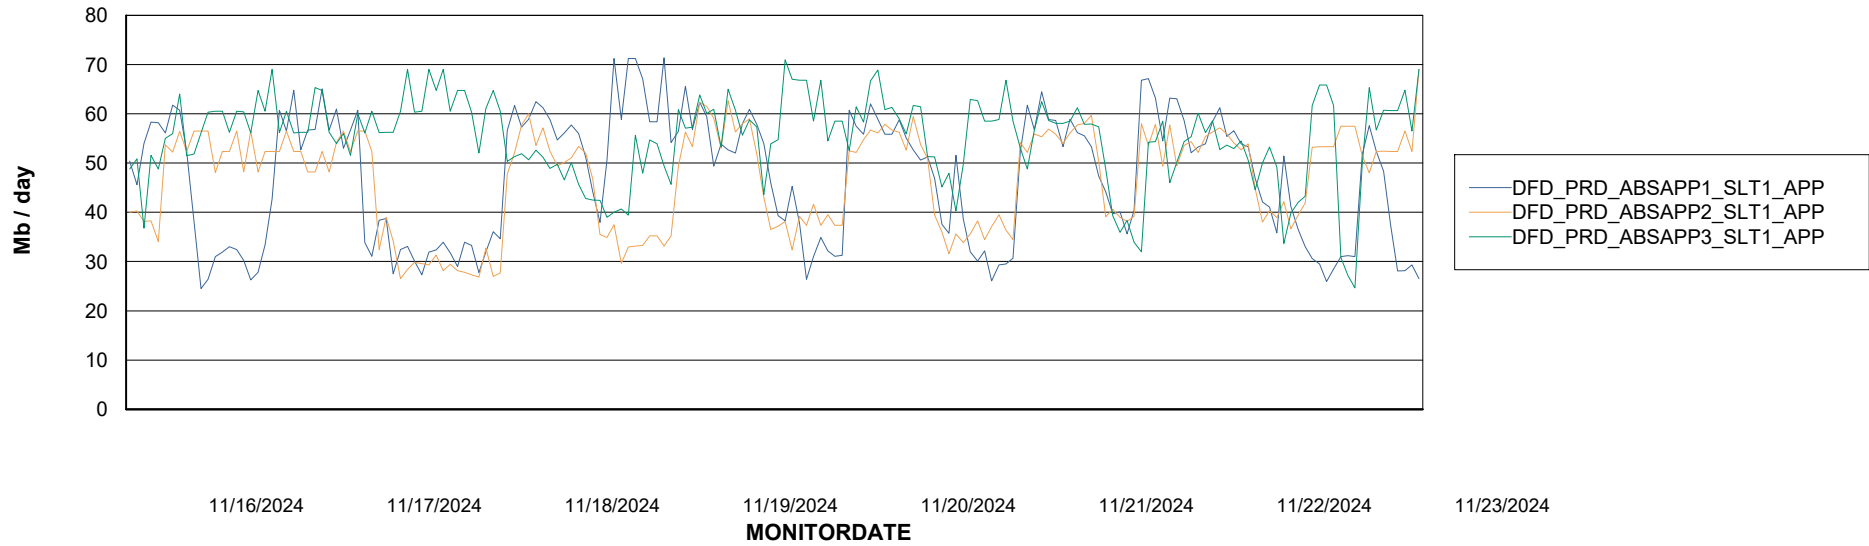

ABSSolute Application Server Services

Avg memory used per ABS Server Service