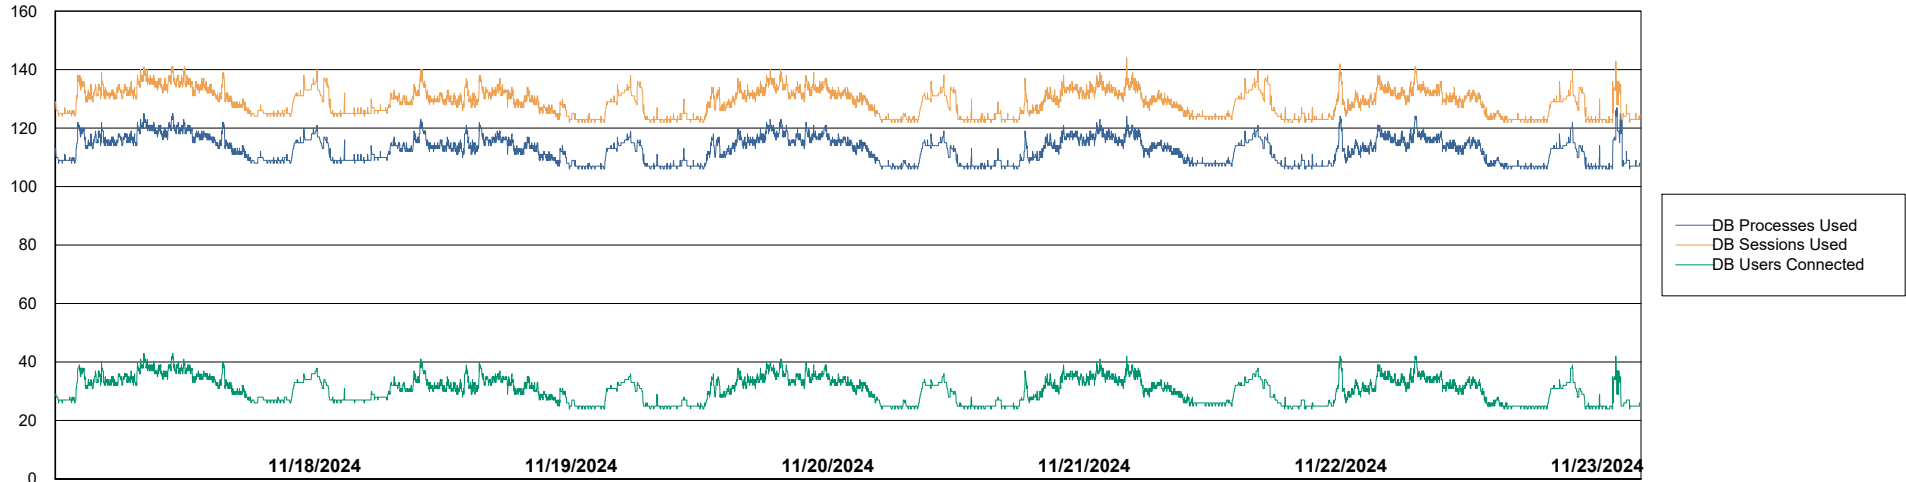

Database Performance CUS_PRD_ABSDB1_ABS1