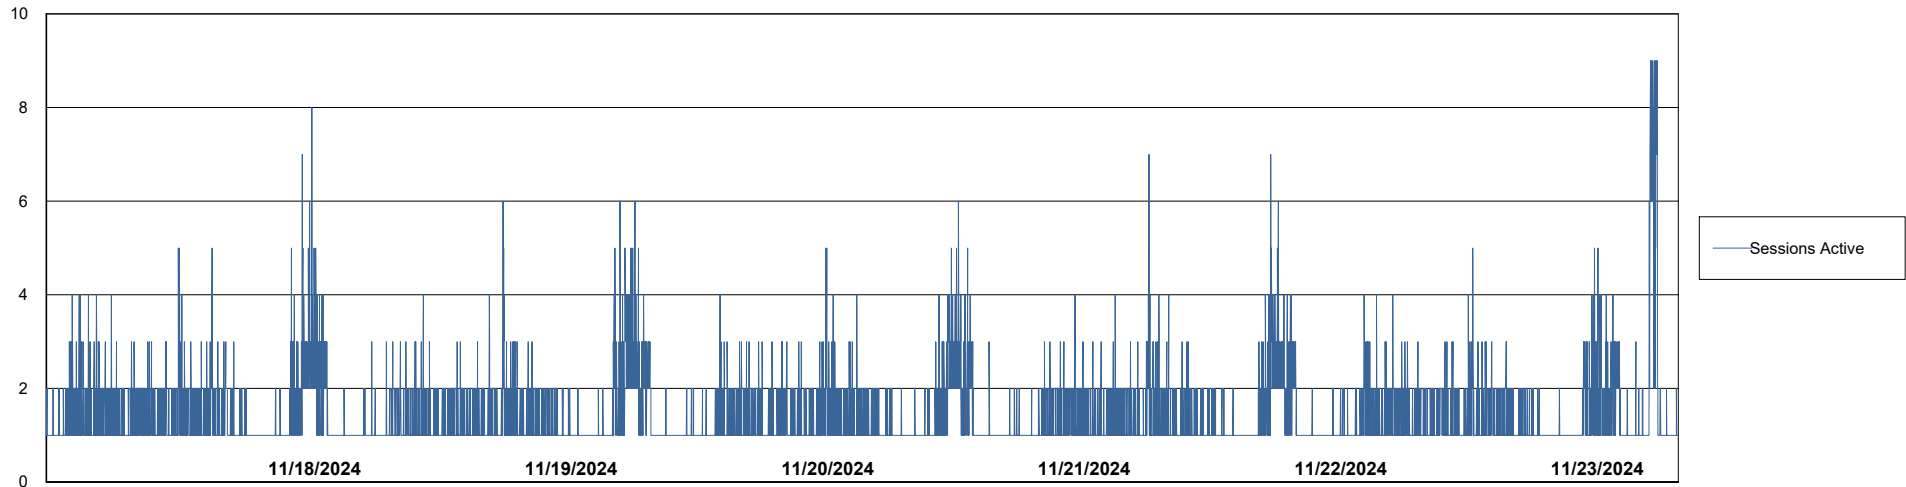

Weekly SLA Customer Report

Customer CUS_Production (24/7)
 Database ID 131

Harddisk Usage CUS_PRD_ABSWEBPROD

	Free disk space on C: (%)	Total disk space on C: (Gb)	Used disk space on C: (Gb)
11/23/2024	88	199	24
11/22/2024	88	199	24
11/21/2024	88	199	24
11/20/2024	88	199	24
11/19/2024	88	199	24
11/18/2024	88	199	24
11/17/2024	88	199	24

Weekly SLA Customer Report

Customer CUS_Production (24/7)
Database ID 131

Database Performance CUS_PRD_ABSDB1_ABS1

Weekly SLA Customer Report

Customer CUS_Production (24/7)
Database ID 131

Database Performance CUS_PRD_ABSDB2_HSBABS1