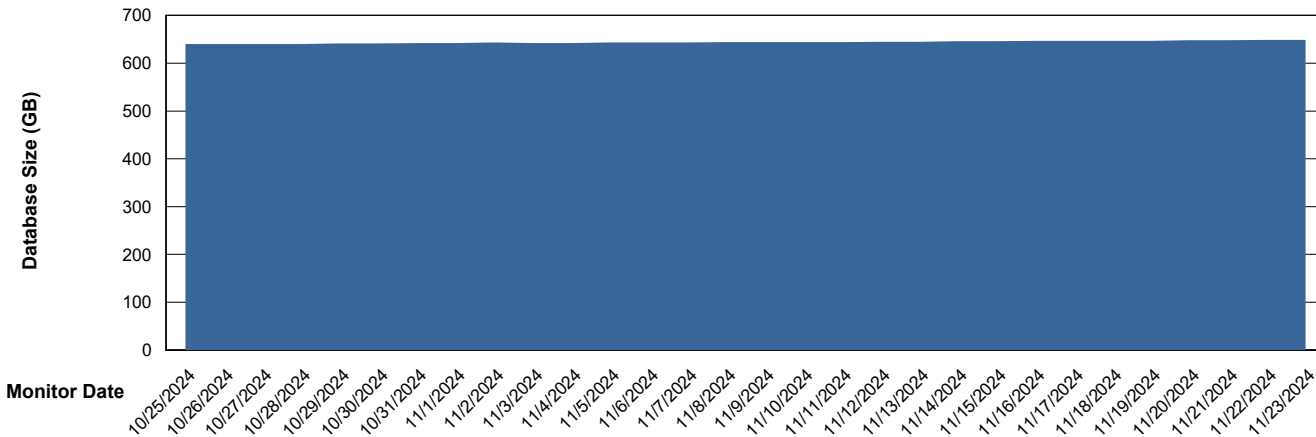

DB Processes Max 1,000

Weekly SLA Customer Report

Customer CUS_Production (24/7)
 Database ID 131

DATABASE SIZE CUS_PRD_ABSDB1_ABS1

Database growth over last month

Database Tablespace CUS_PRD_ABSDB1_ABS1

Date	Tablespace Name	Filesize (Gb)	Usedsize (Gb)	Percentage free
11/23/2024	ABSDATA	286	240	16
	INDX	475	393	17
11/22/2024	ABSDATA	286	240	16
	INDX	475	393	17
11/21/2024	ABSDATA	286	240	16
	INDX	475	393	17
11/20/2024	ABSDATA	286	239	16
	INDX	475	392	17
11/19/2024	ABSDATA	286	239	16
	INDX	475	392	17
11/18/2024	ABSDATA	286	239	16
	INDX	465	392	16
11/17/2024	ABSDATA	286	239	16
	INDX	465	392	16

Weekly SLA Customer Report

Customer CUS_Production (24/7)
Database ID 131

Standby Database Health CUS_Production (24/7)

Recovery lag for last 7 days

Weekly SLA Customer Report

Customer CUS_Production (24/7)
Database ID 131