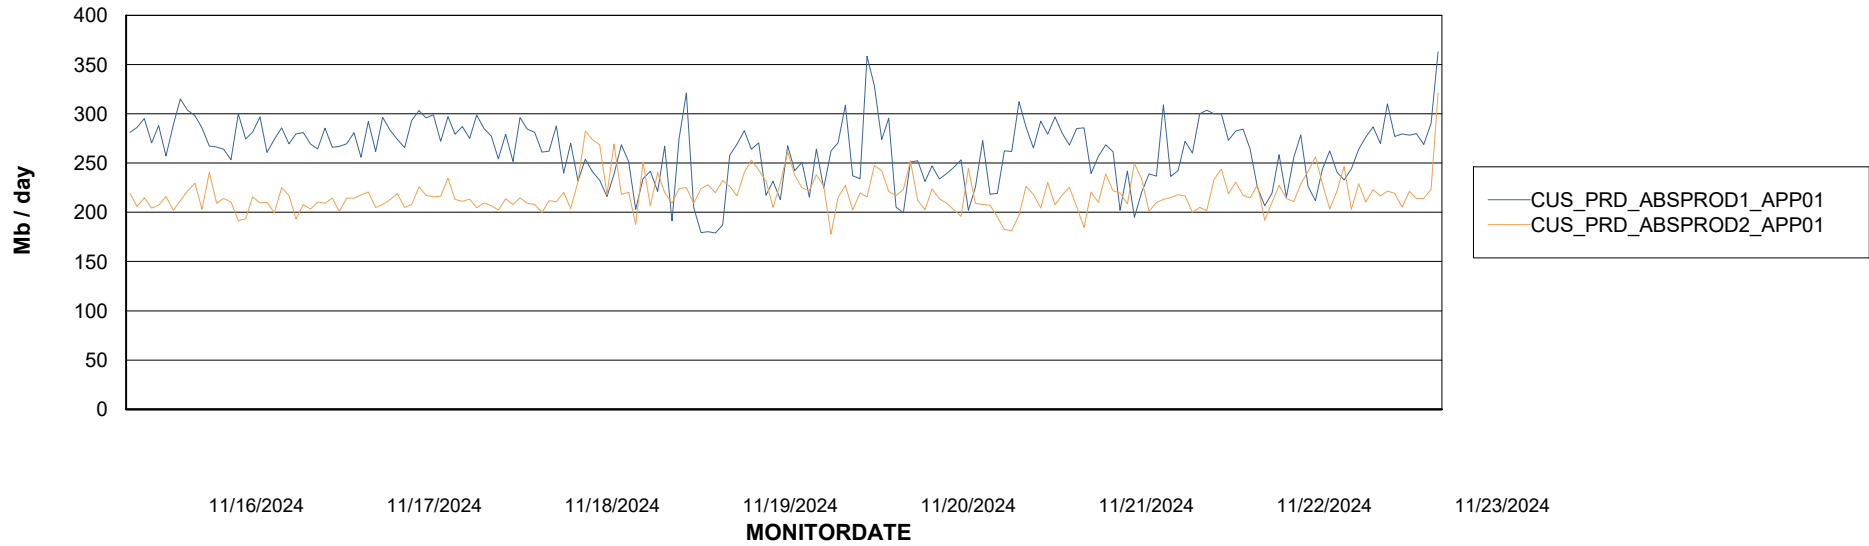

ABSSolute Application Server Services

Avg memory used per ABS Server Service