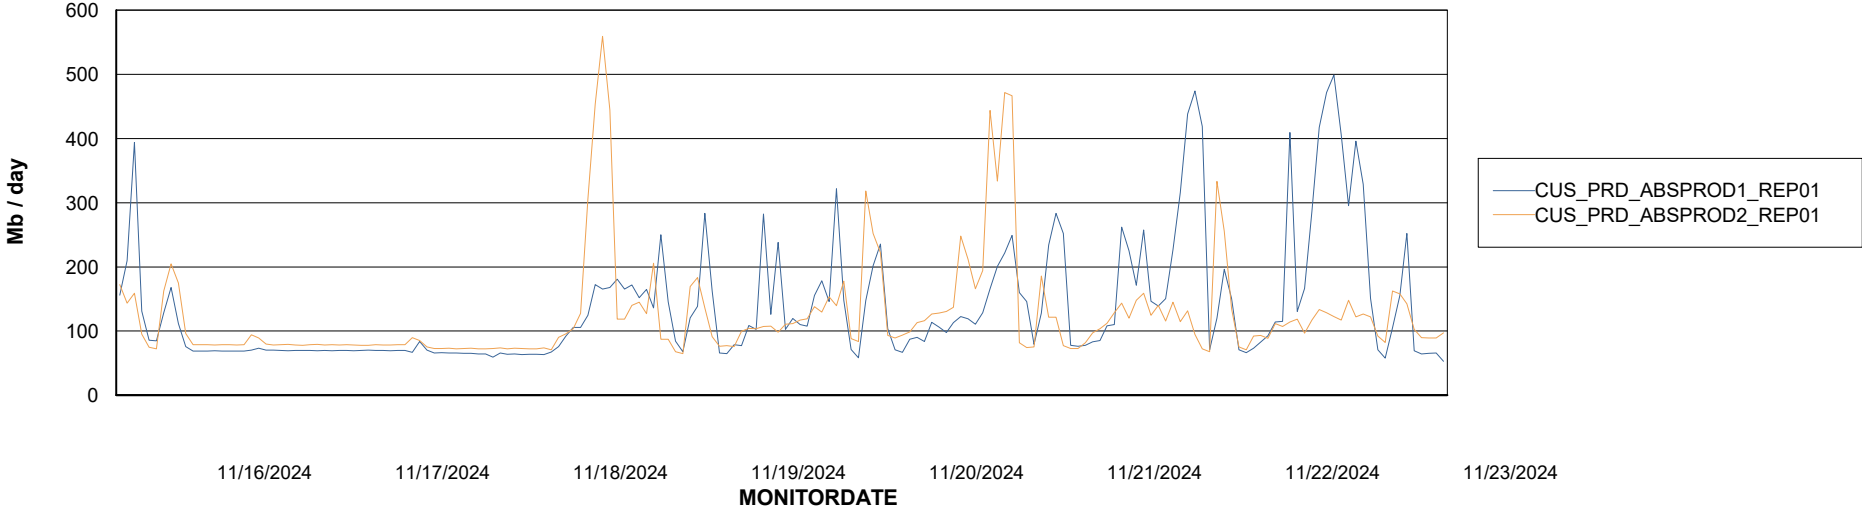

ABSSolute Application ReportServer Services

Avg memory used per ReportServer Service