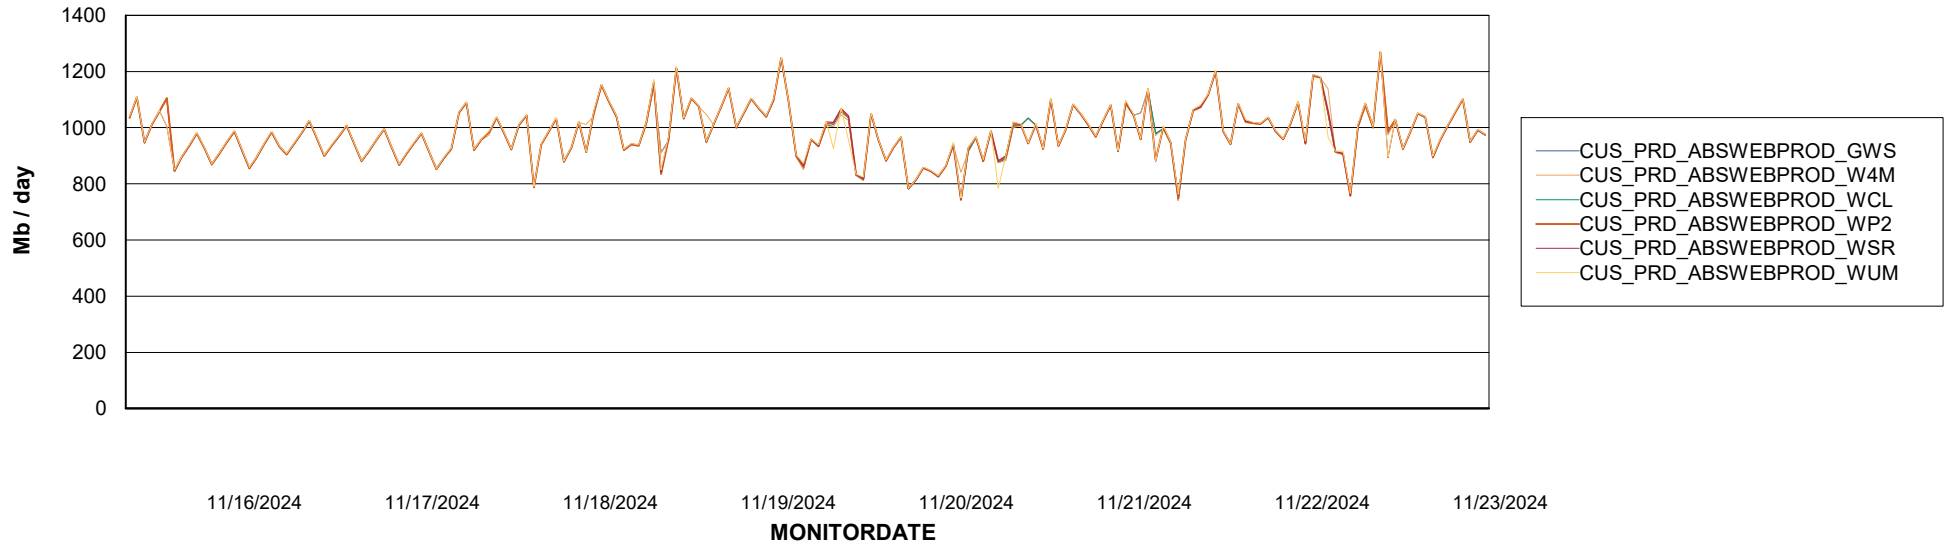

Avg memory used per ReportServer Service

Weekly SLA Customer Report

Customer CUS_Production (24/7)
Database ID 131

ABSSolute Web Component Services

Avg memory used per ABS Web component

Weekly SLA Customer Report