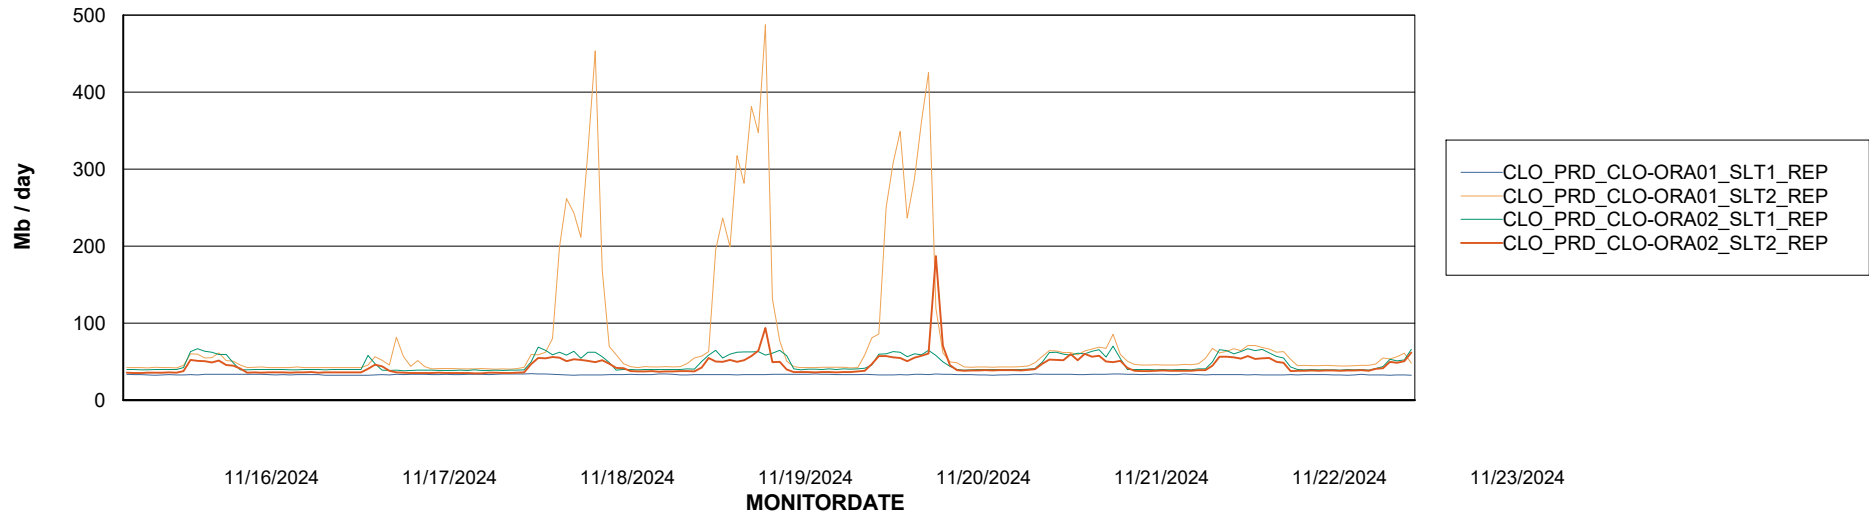

Avg memory used per ABS Server Service

Avg users per day per ABS server

Weekly SLA Customer Report

Customer CLO Production
Database ID 38

ABSSolute Application ReportServer Services

Avg memory used per ReportServer Service