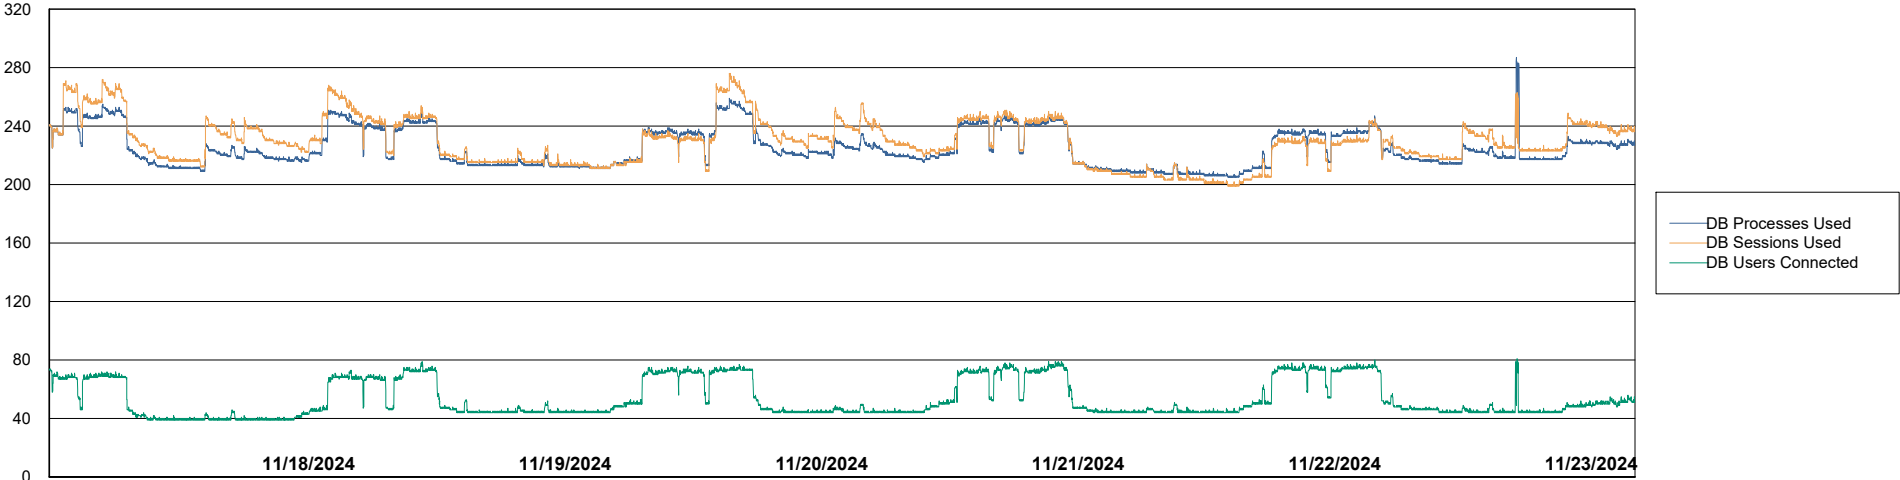

Database Performance CLO_PRD_CLO-ORA01_ABS1