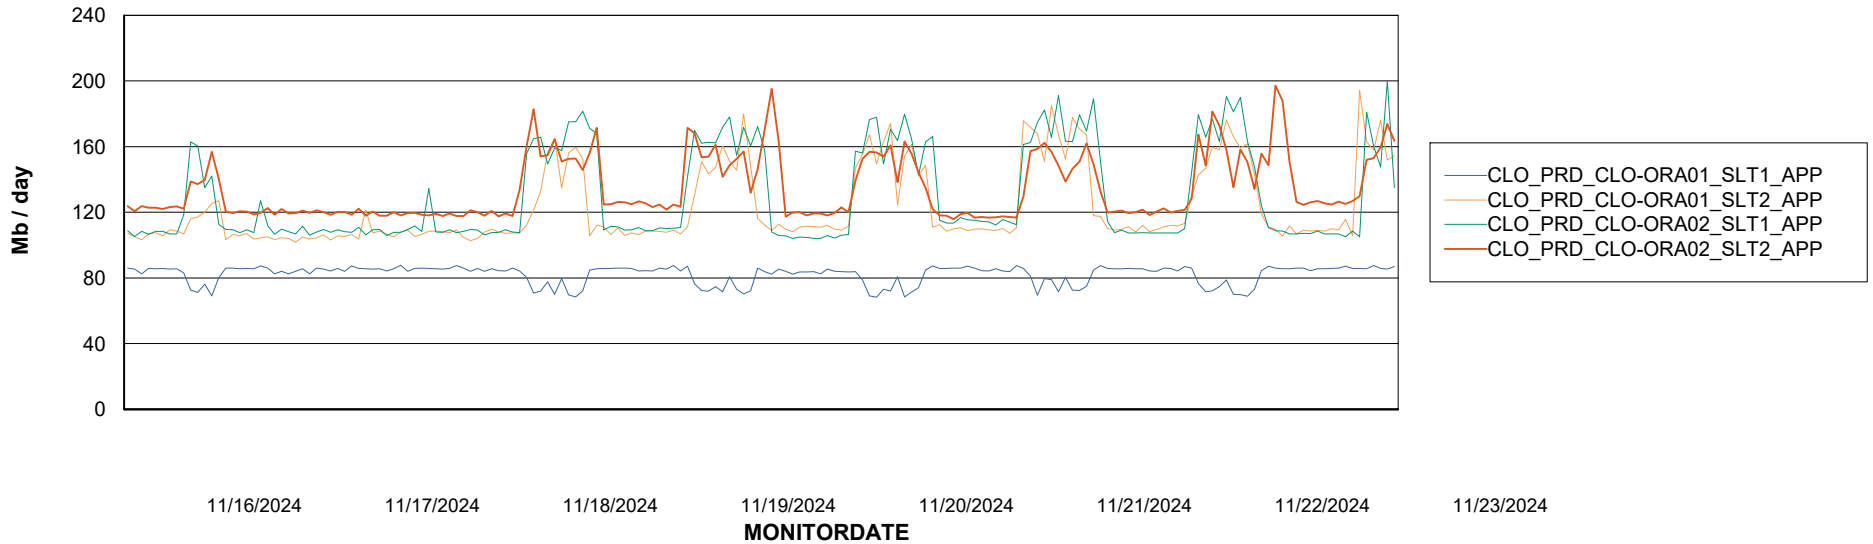

ABSSolute Application Server Services

Avg memory used per ABS Server Service