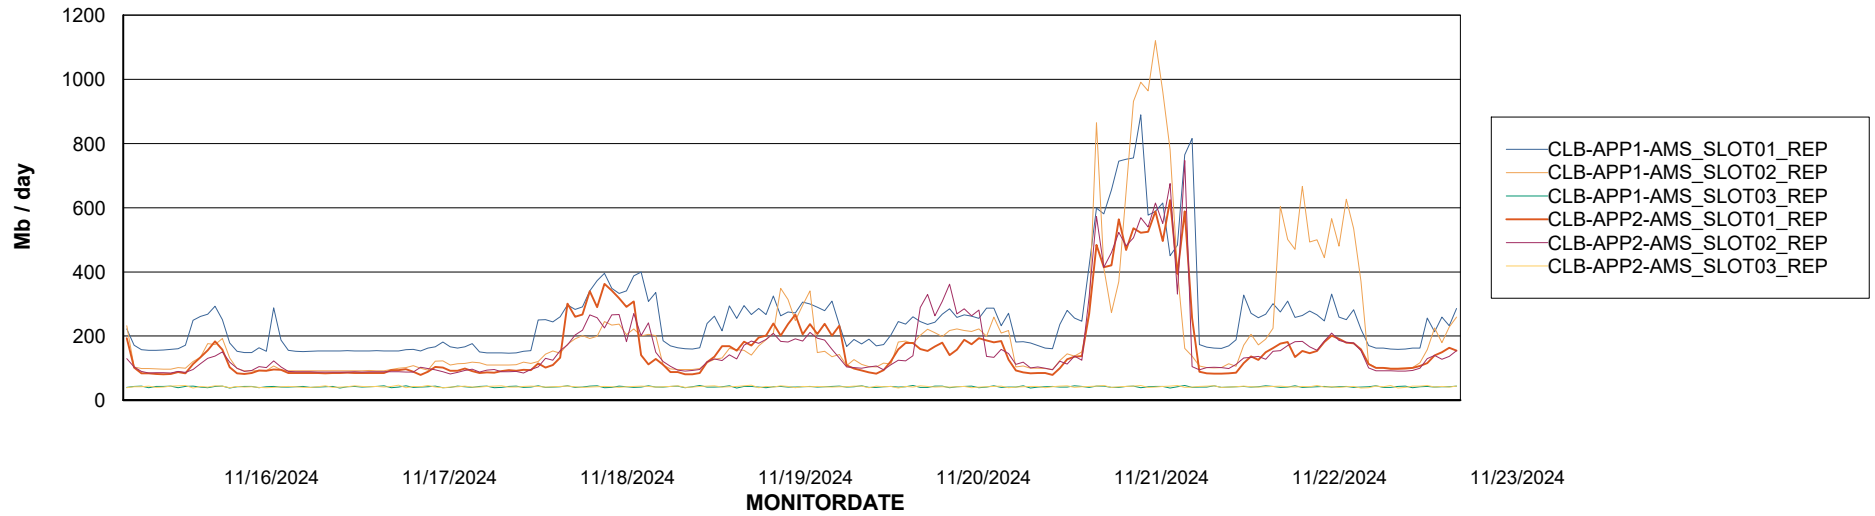

Avg memory used per ABS Server Service

Avg users per day per ABS server

Weekly SLA Customer Report

Customer: CLB OCI AMS Production
Database ID: 196

ABSSolute Application ReportServer Services

Avg memory used per ReportServer Service