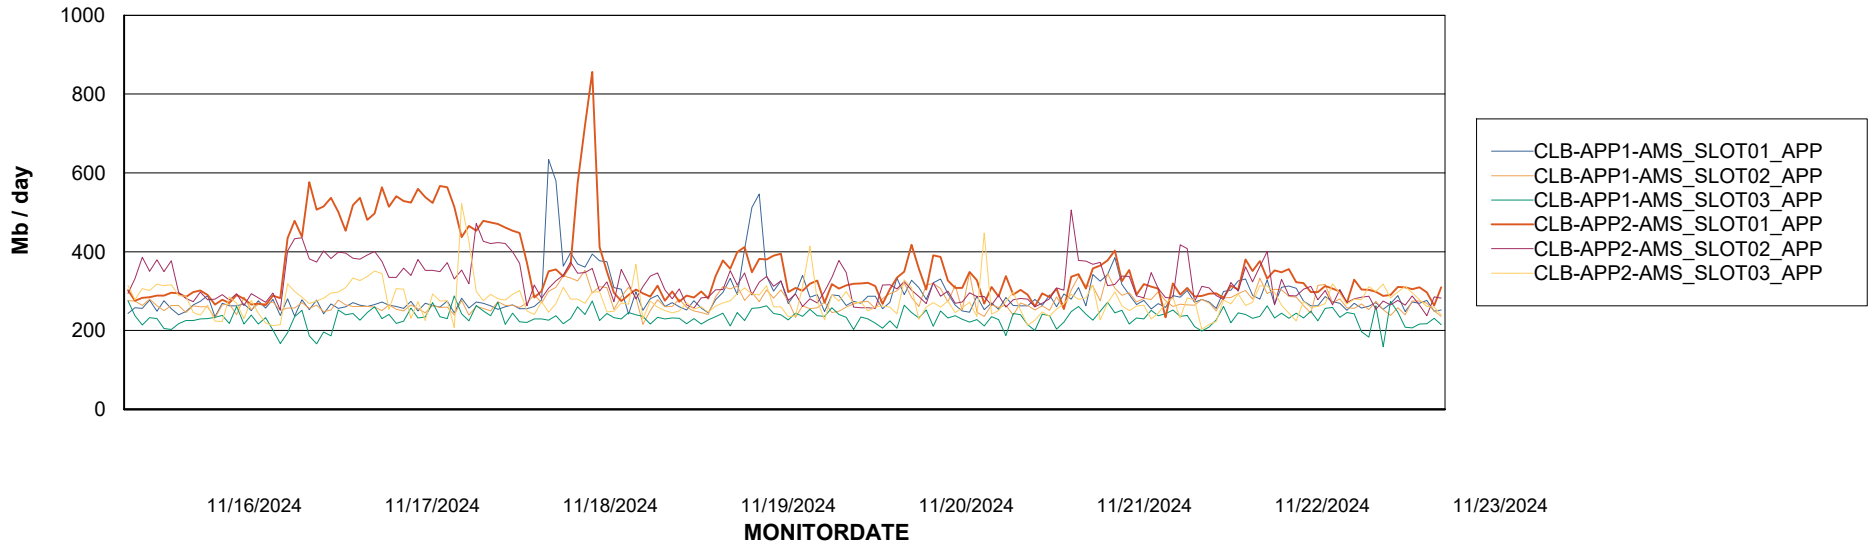

ABSSolute Application Server Services

Avg memory used per ABS Server Service