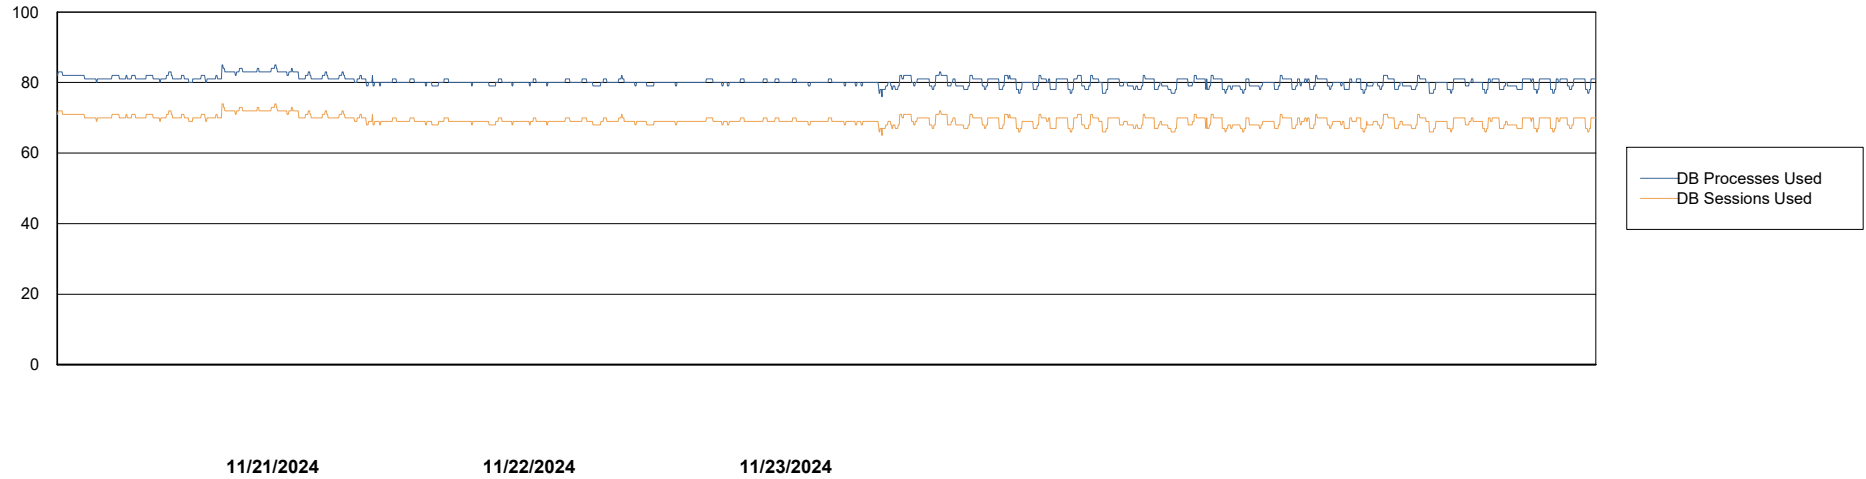

Database Performance   CLB-DBS2-AMS_PROD_HSBABS1

DB Processes Max   0
DB Processes Max   1,000
DB Processes Max   4