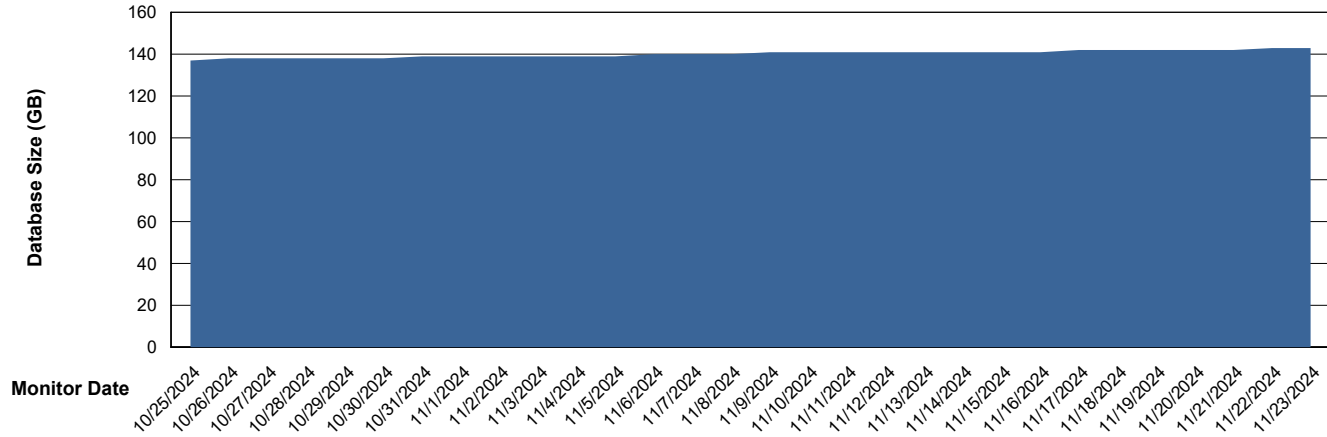

DATABASE SIZE   CLB-BI-AMS_ABS1_DB

Database growth over last month