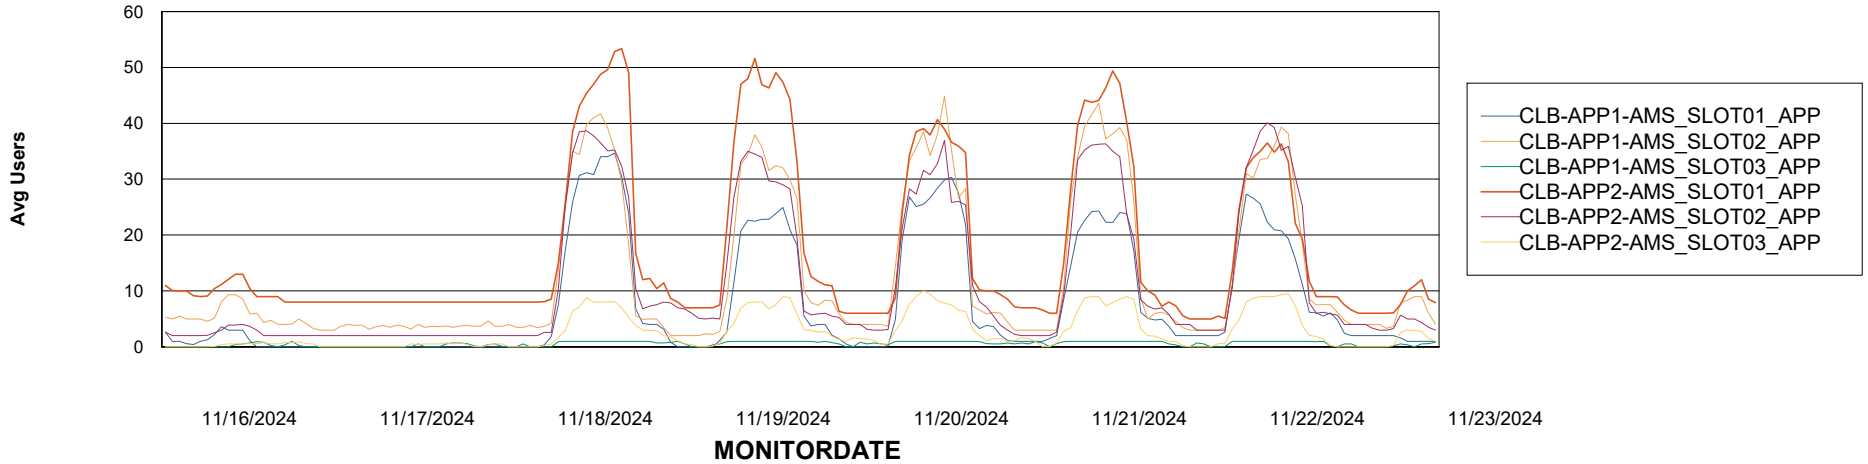

Avg users per day per ABS server