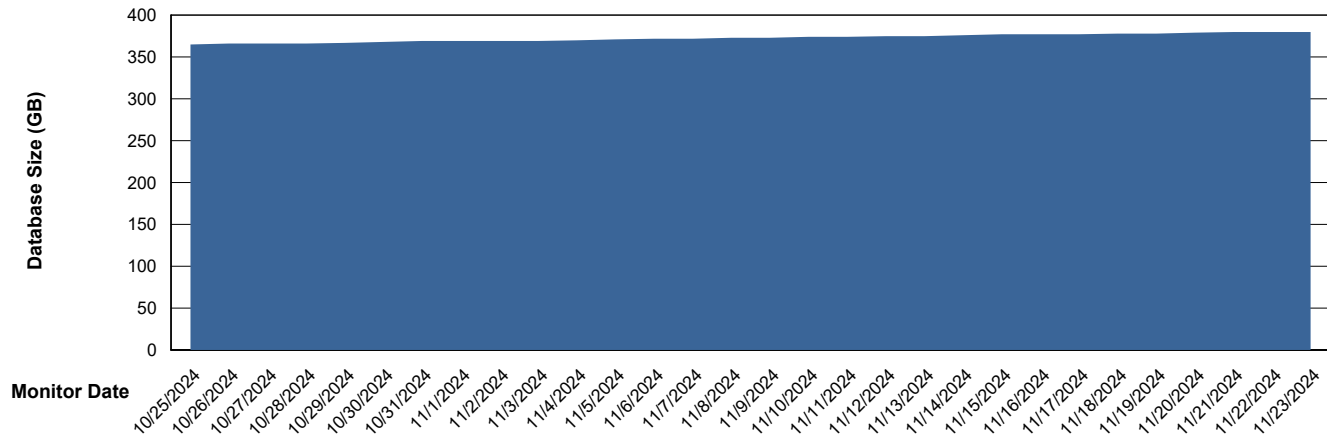

Customer CLB OCI AMS Production
Database ID 196

DATABASE SIZE CLB-BI-AMS_ABS1_DB

Database growth over last month

DATABASE SIZE CLB-DBS1-AMS_PROD_ABS1

Database growth over last month

Weekly SLA Customer Report