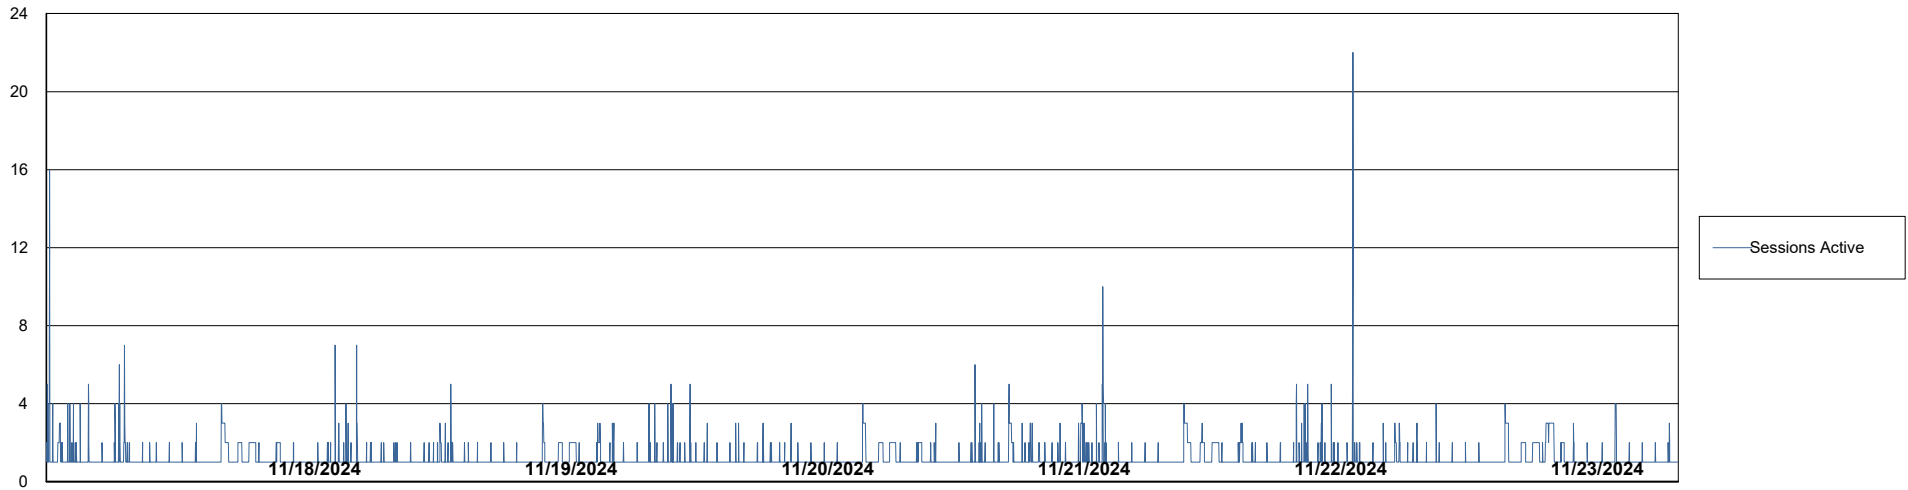

Database Performance: CLB-BI-AMS_ABS1_DB