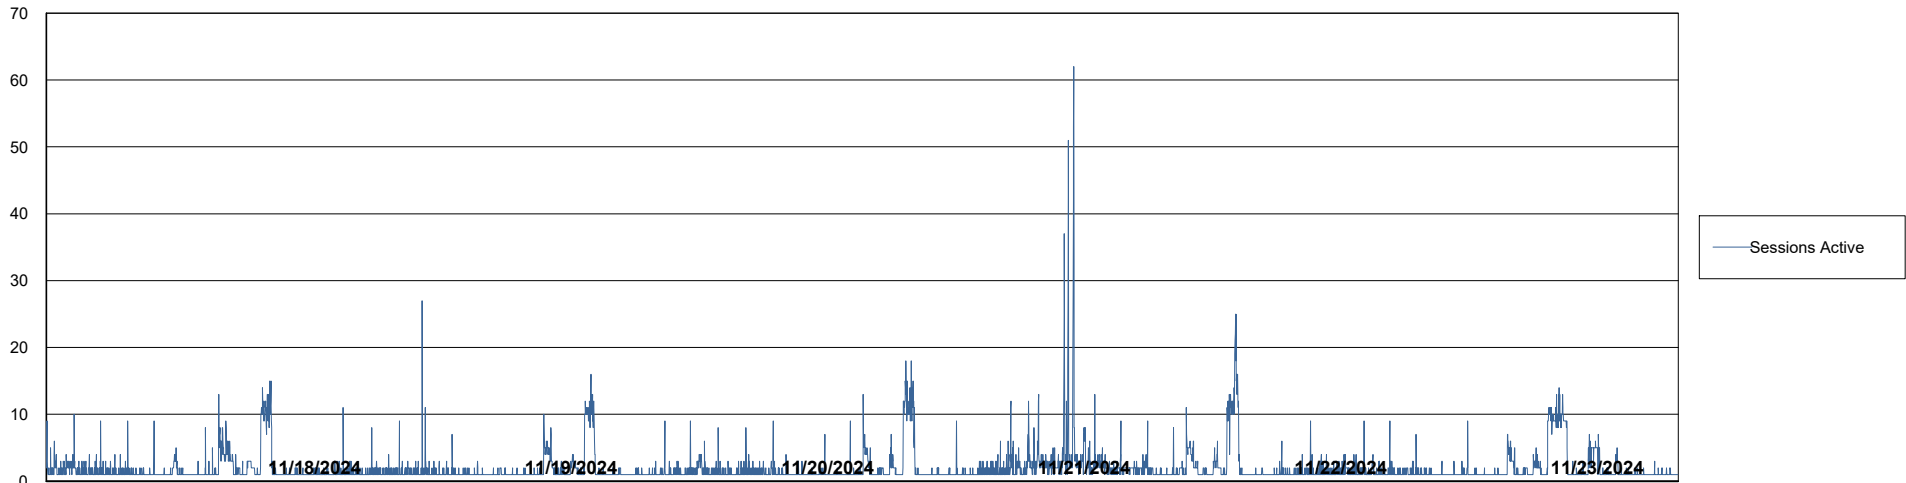

Weekly SLA Customer Report

Customer: CLB OCI AMS Production
Database ID: 196

Database Performance: CLB-BI-AMS_ABS1_DB

Weekly SLA Customer Report

Customer CLB OCI AMS Production
Database ID 196

Database Performance CLB-DBS1-AMS_PROD_ABS1