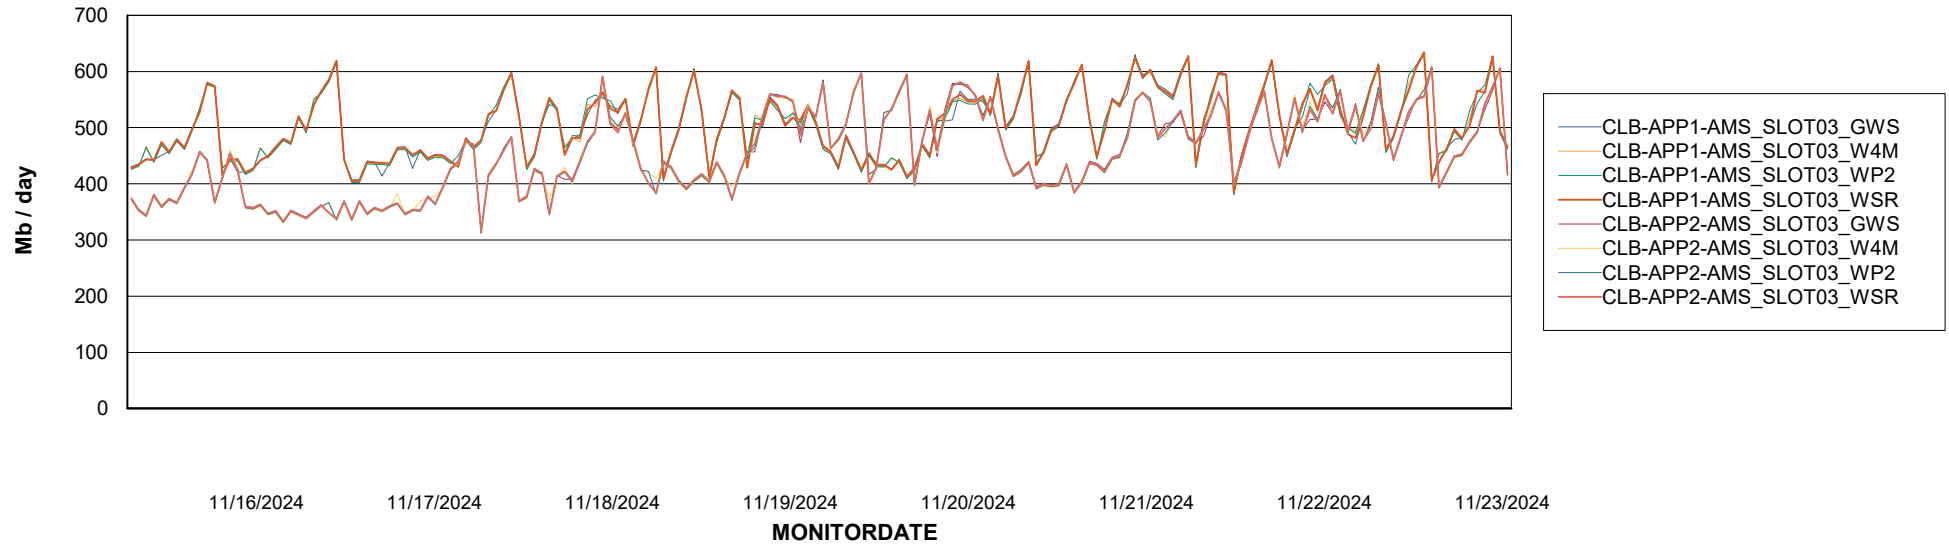

ABSSolute Web Component Services

Avg memory used per ABS Web component