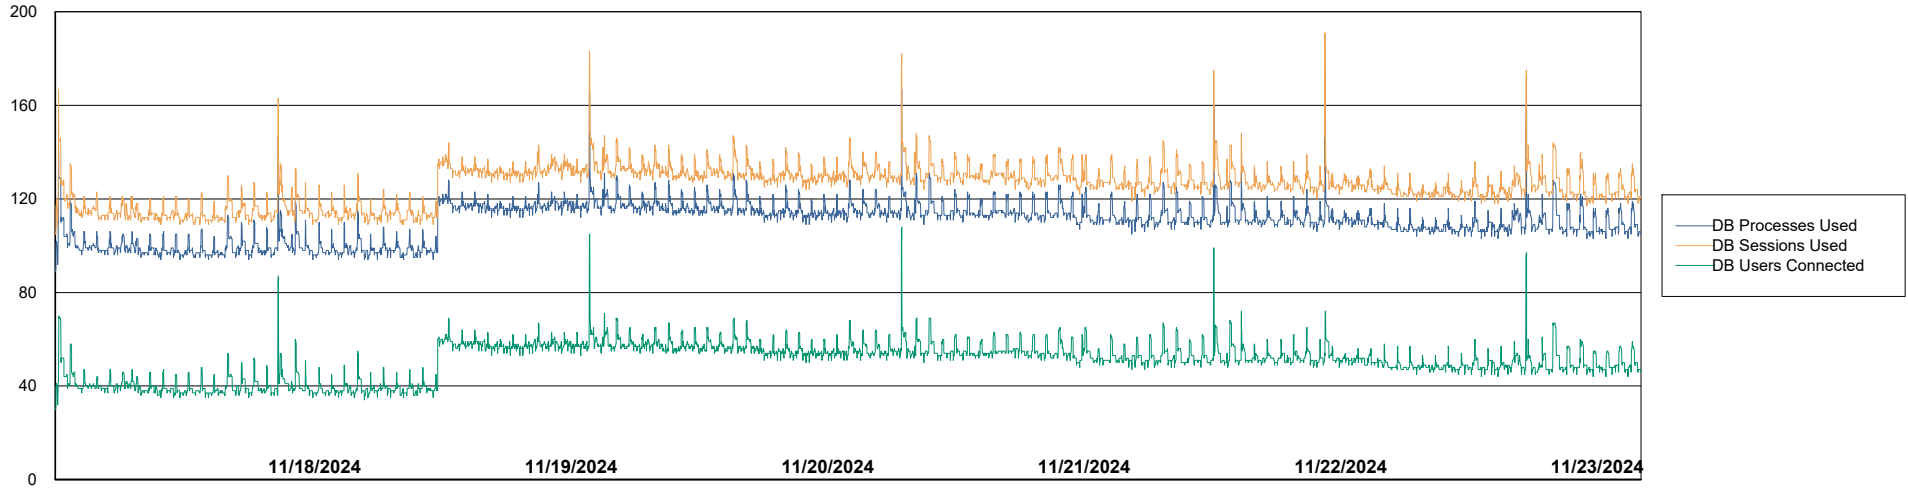

Database Performance: CLB-BI-AMS_ABS1_DB