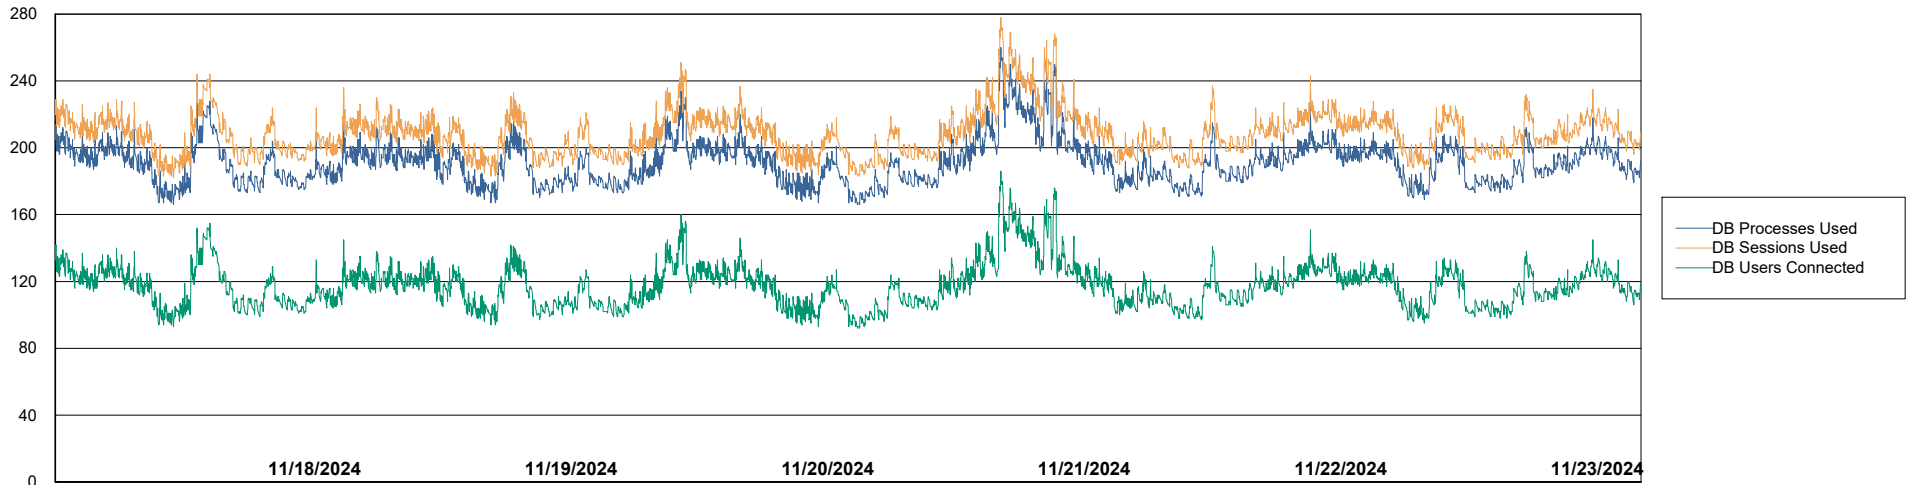

Weekly SLA Customer Report

Customer: CLB OCI AMS Production
Database ID: 196

Database Performance: CLB-BI-AMS_ABS1_DB

Weekly SLA Customer Report

Customer CLB OCI AMS Production
Database ID 196

Database Performance CLB-DBS1-AMS_PROD_ABS1