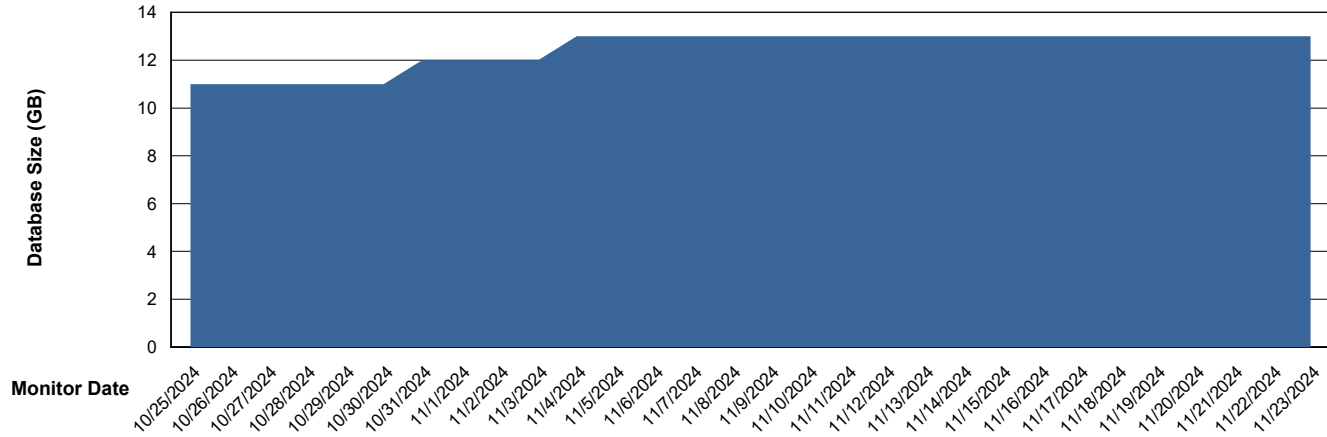

Customer AUJ_Production
Database ID 41

Database Performance AUJ_DB3_Primary

Weekly SLA Customer Report

Customer AUJ_Production
Database ID 41

DATABASE SIZE AUJ_ABSEM3_DB

Database growth over last month

DATABASE SIZE AUJ_BI3_DB

Database growth over last month

Weekly SLA Customer Report

Customer AUJ_Production
Database ID 41

DATABASE SIZE AUJ_DB3_Primary

Database growth over last month

Weekly SLA Customer Report

Customer AUJ_Production
 Database ID 41