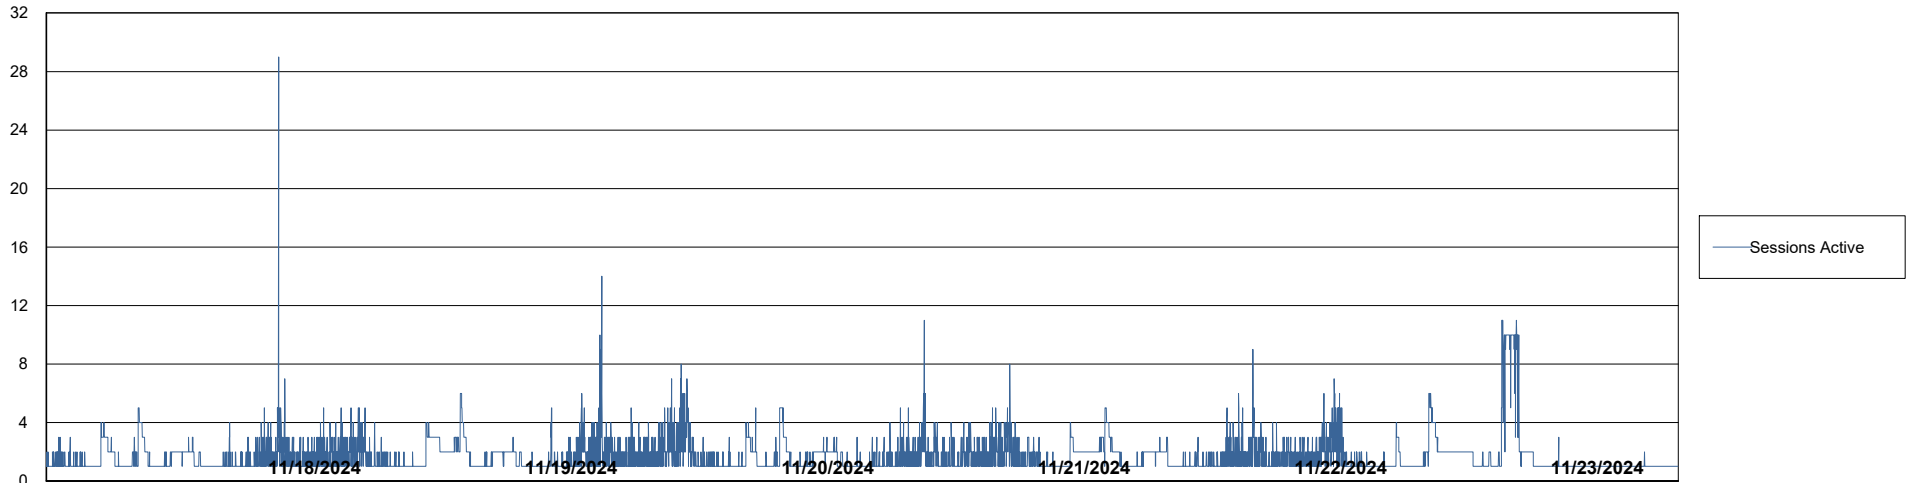

Database Performance AUJ_DB3_Primary