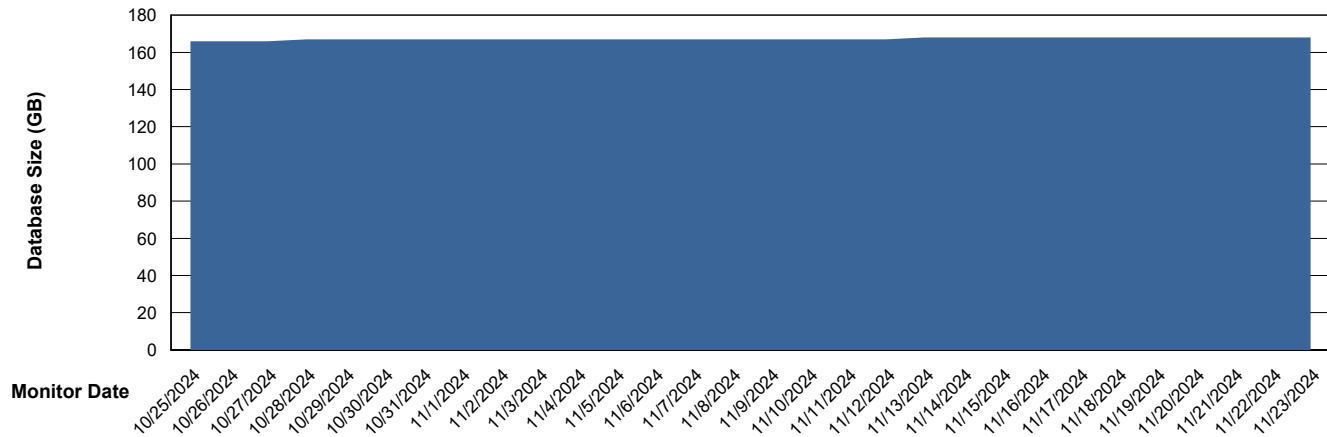

Customer AUJ_Production
Database ID 41

Database Performance AUJ_DB3_Primary

Weekly SLA Customer Report

Customer AUJ_Production
Database ID 41

DATABASE SIZE AUJ_ABSEM3_DB

Database growth over last month

DATABASE SIZE AUJ_BI3_DB

Database growth over last month

Weekly SLA Customer Report

Customer AUJ_Production
Database ID 41

DATABASE SIZE AUJ_DB3_Primary

Database growth over last month

Weekly SLA Customer Report

Customer AUJ_Production
 Database ID 41