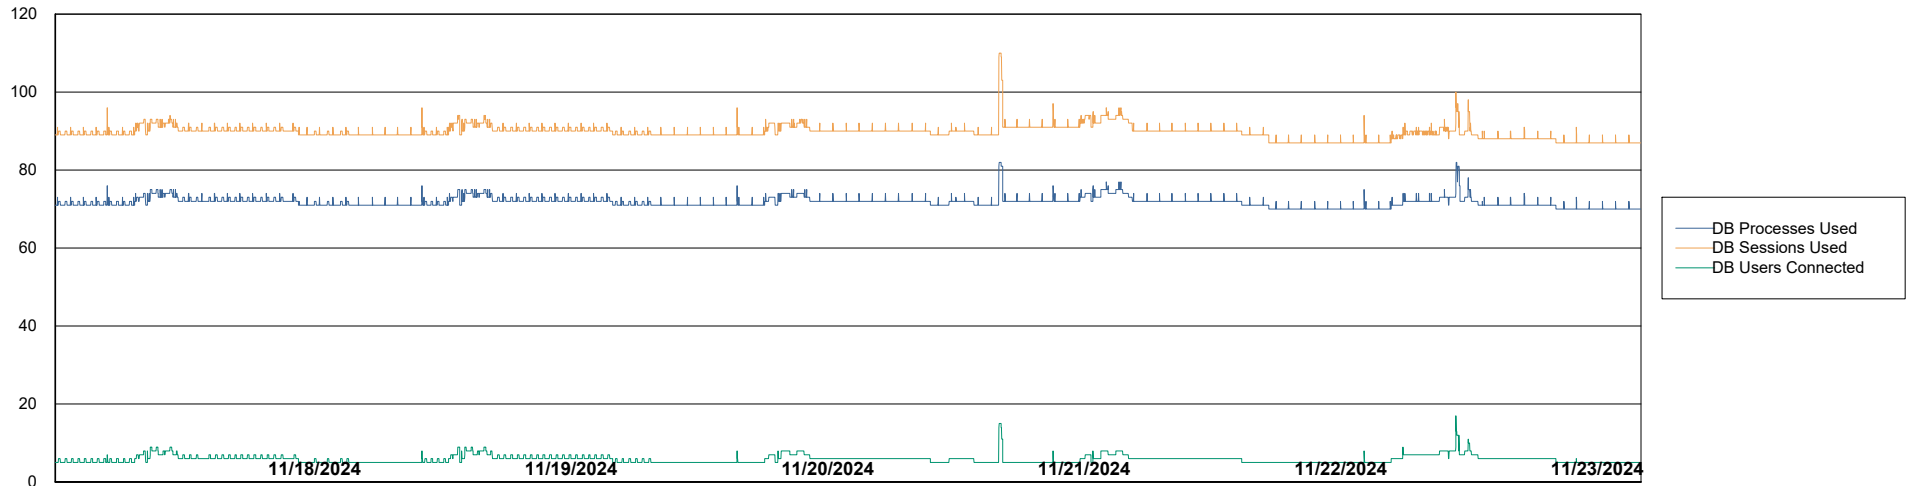

Weekly SLA Customer Report

Customer AUJ_Production
Database ID 41

Database Performance AUJ_ABSEM3_DB

Weekly SLA Customer Report

Customer AUJ_Production
Database ID 41

Database Performance AUJ_BI3_DB

Weekly SLA Customer Report