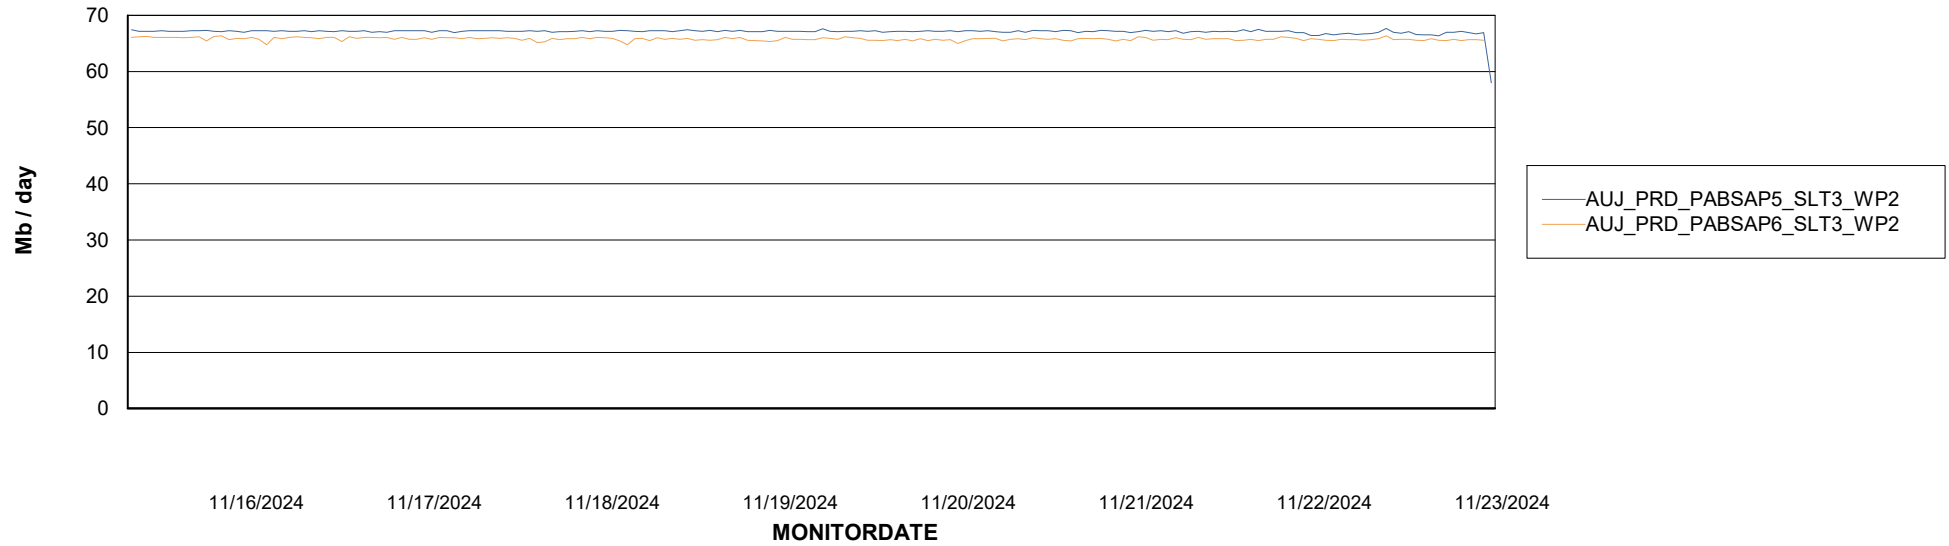

ABSSolute Application ReportServer Services

Avg memory used per ReportServer Service

Weekly SLA Customer Report

Customer AUJ_Production
Database ID 41

ABSSolute Web Component Services

Avg memory used per ABS Web component