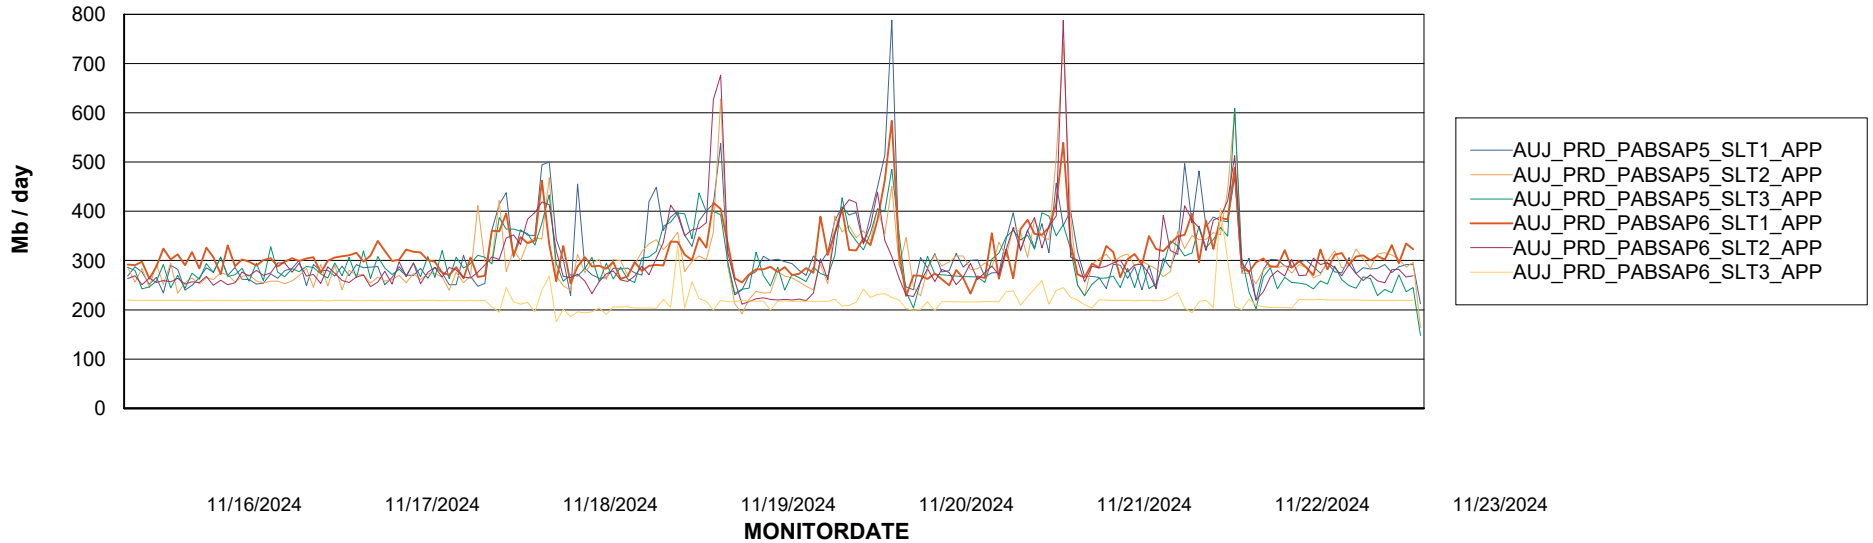

ABSSolute Application Server Services

Avg memory used per ABS Server Service