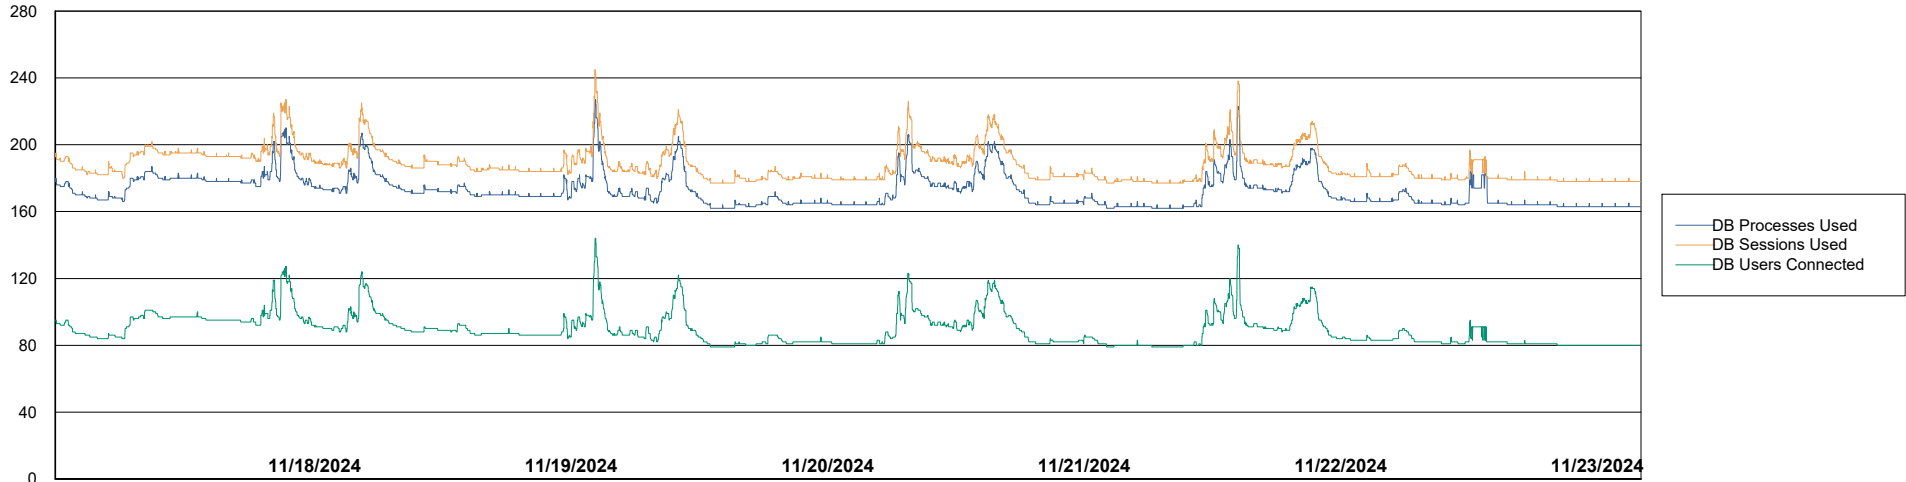

Database Performance AUJ_DB3_Primary