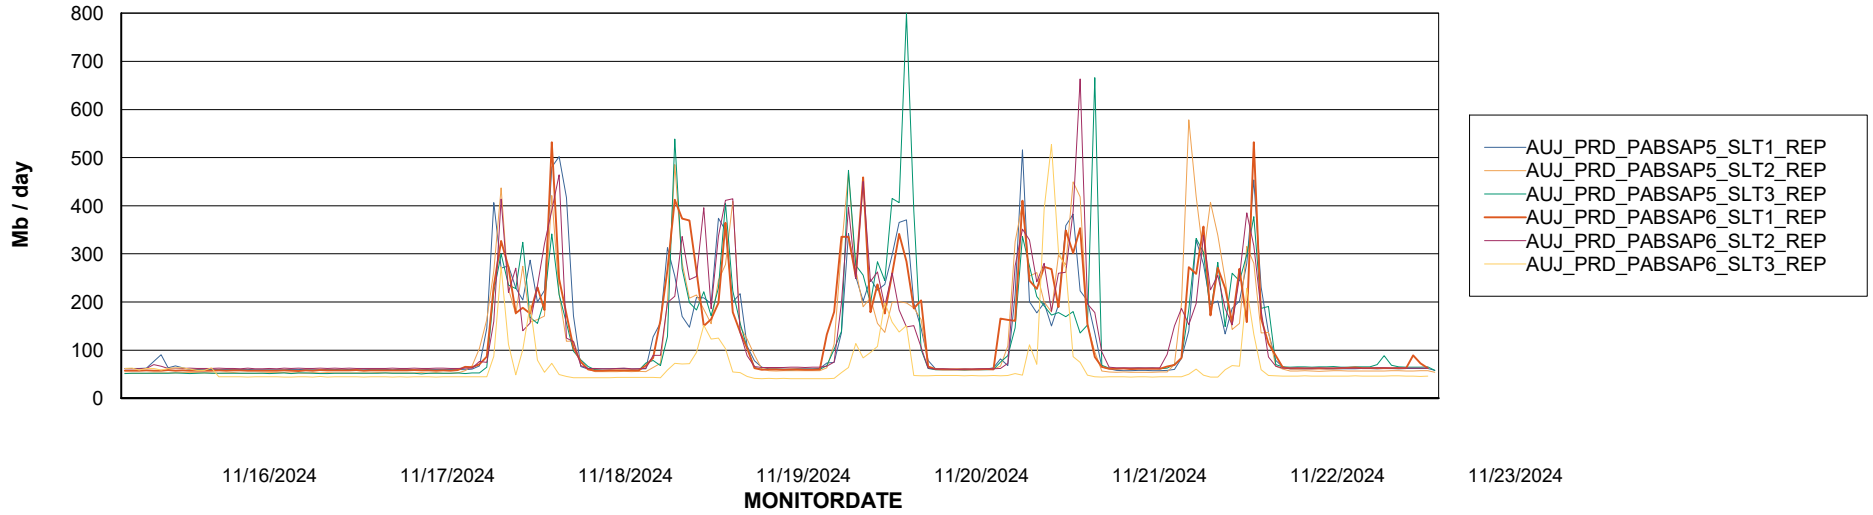

ABSSolute Application ReportServer Services

Avg memory used per ReportServer Service