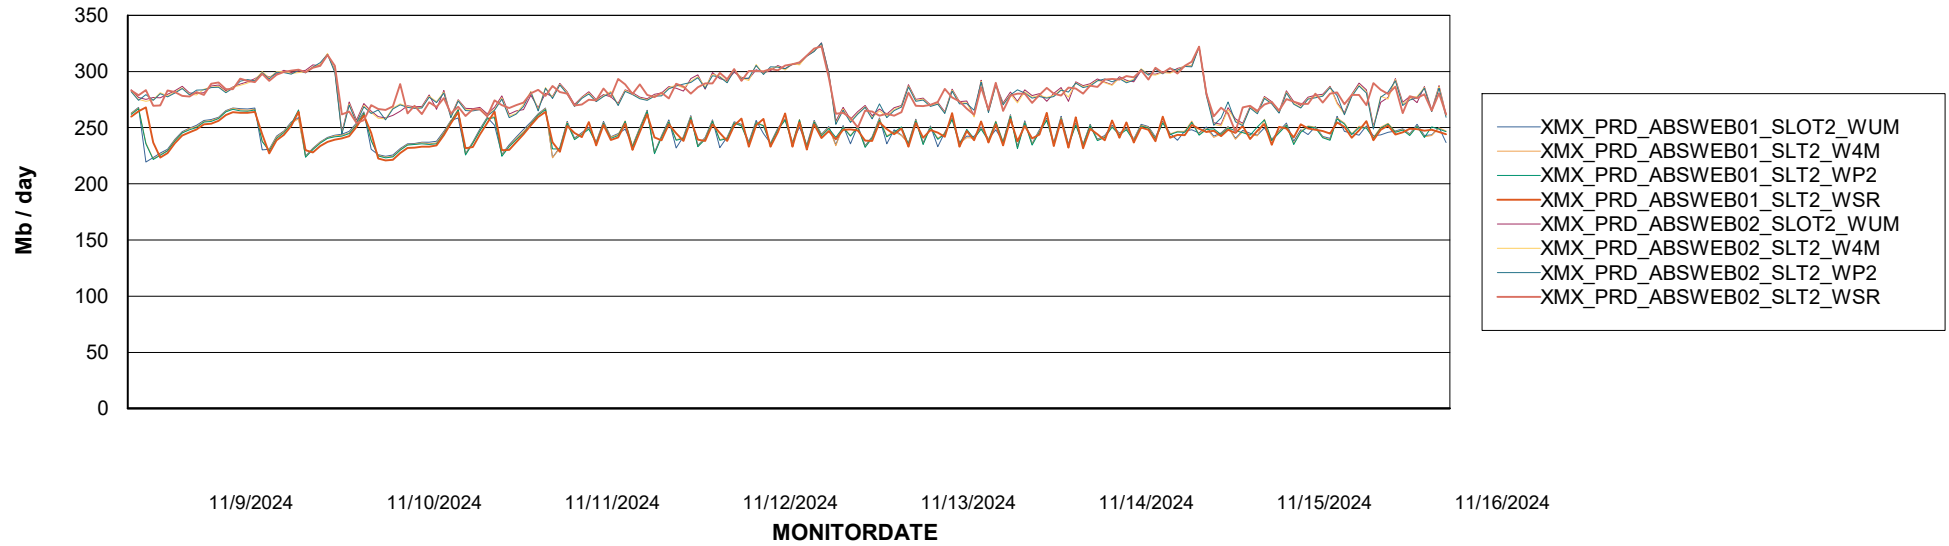

Avg memory used per ReportServer Service

Weekly SLA Customer Report

Customer XMX Production (24/7)
Database ID 146

ABSSolute Web Component Services

Avg memory used per ABS Web component

Weekly SLA Customer Report