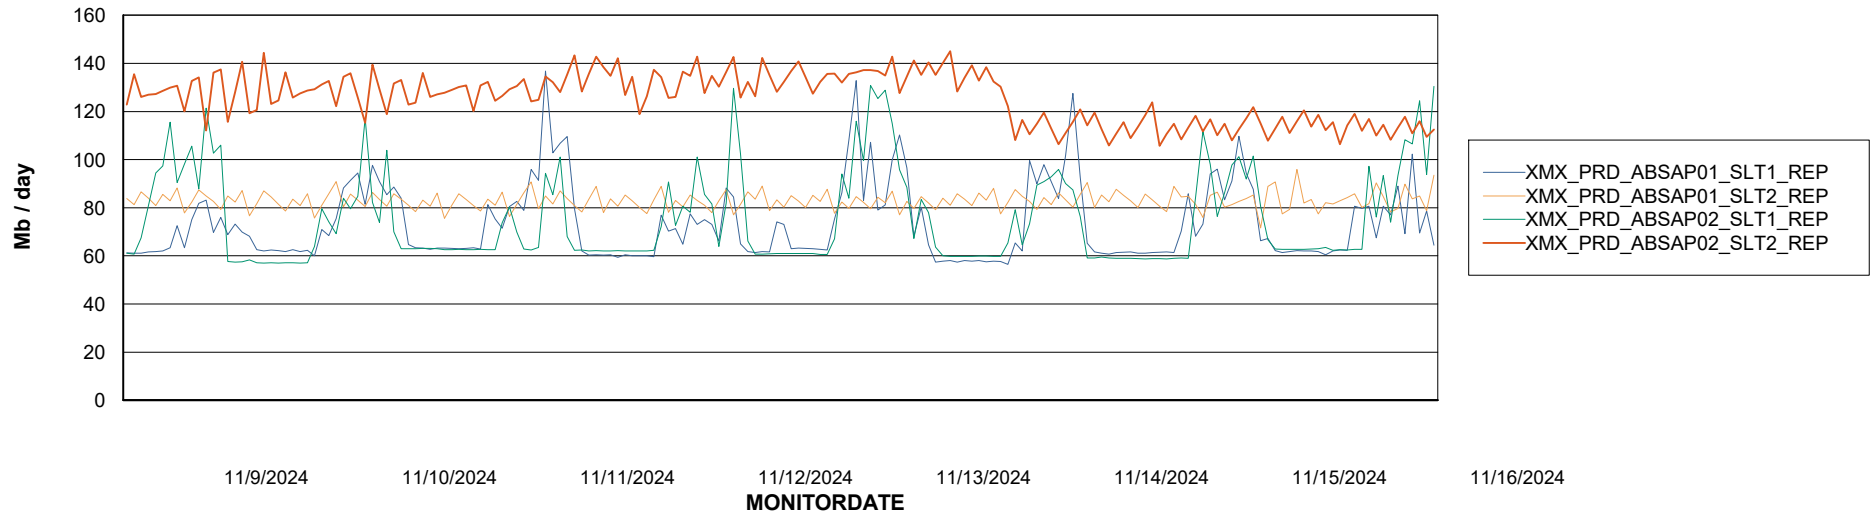

ABSSolute Application ReportServer Services

Avg memory used per ReportServer Service