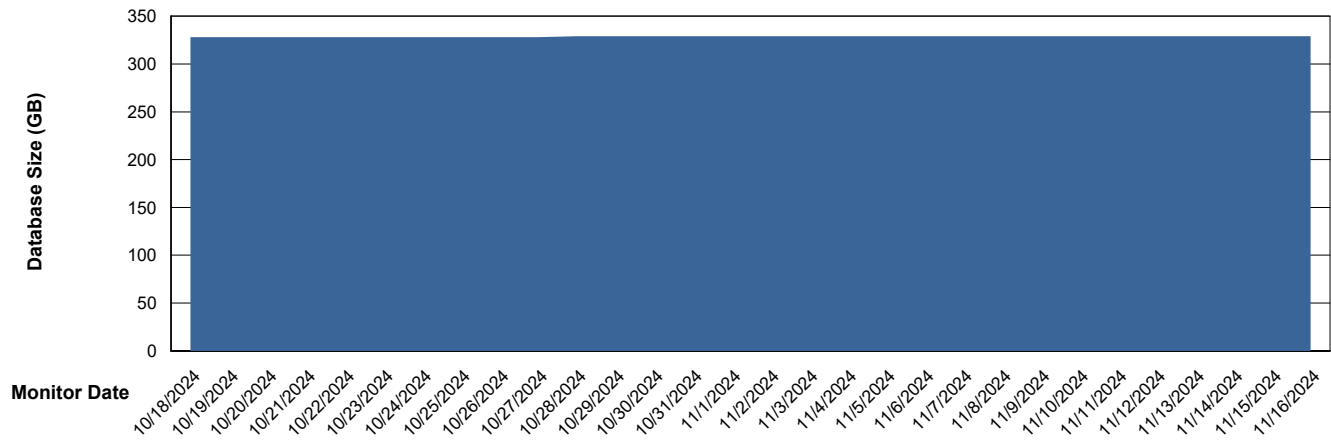

DATABASE SIZE VOS_PRD_ABSORA1-2022_ABS1

Database growth over last month