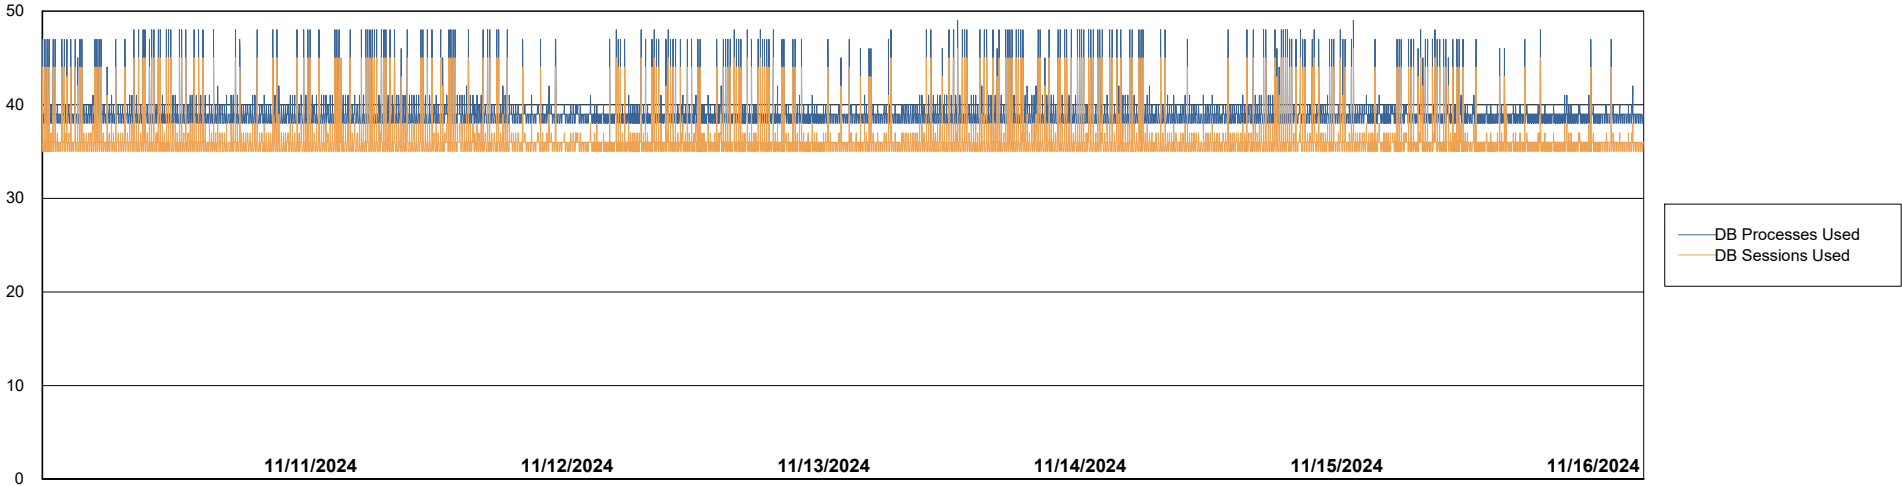

Database Performance VOS_PRD_ABSORA2-2022_HSBABS1

DB Processes Max 1,000