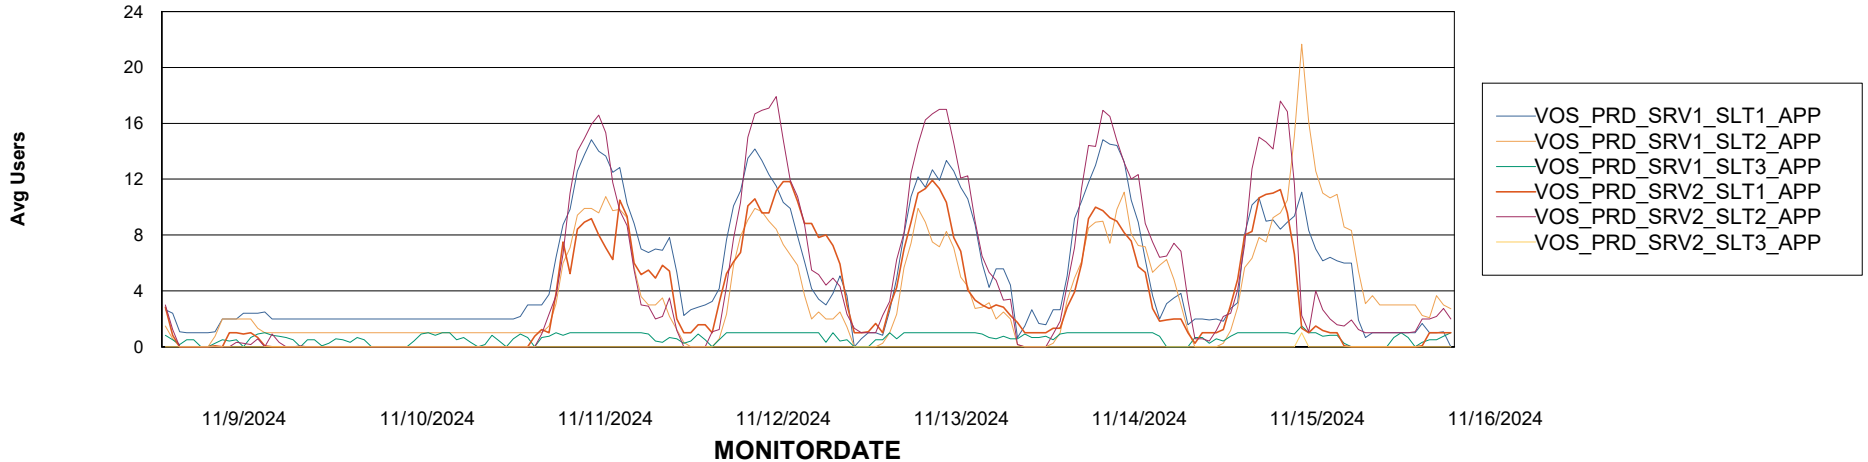

Avg users per day per ABS server