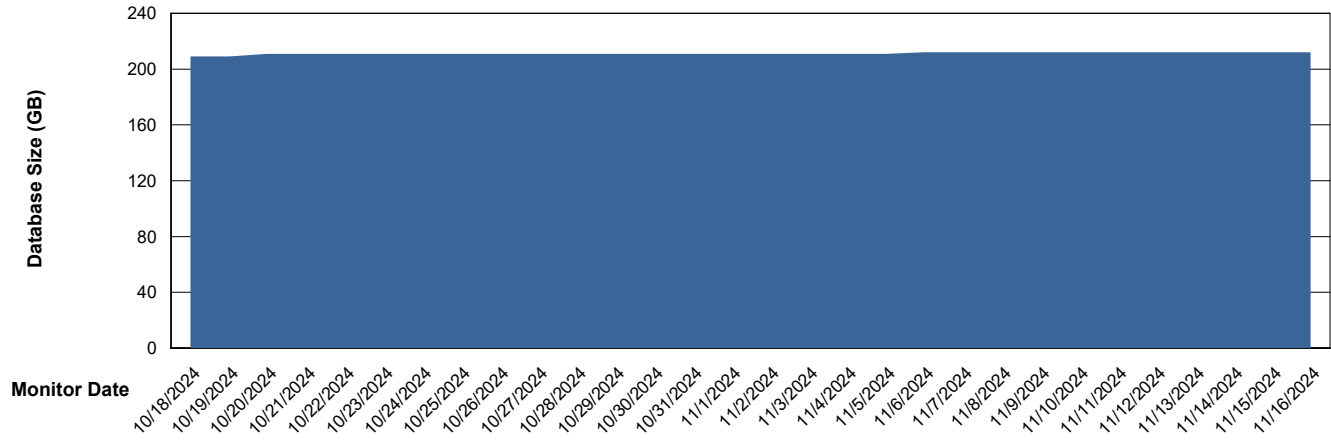

DATABASE SIZE VOS_PRD_ABSBI-2018_ABS1

Database growth over last month