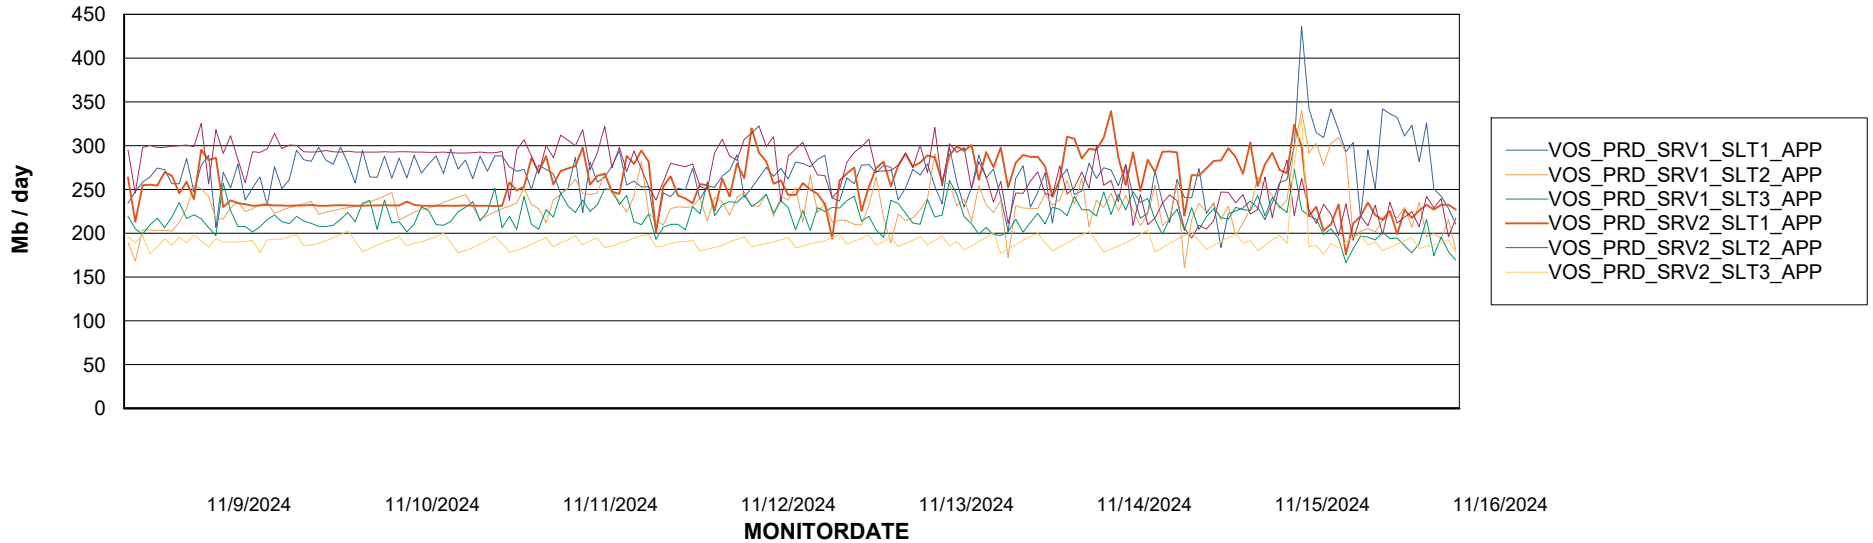

ABSSolute Application Server Services

Avg memory used per ABS Server Service