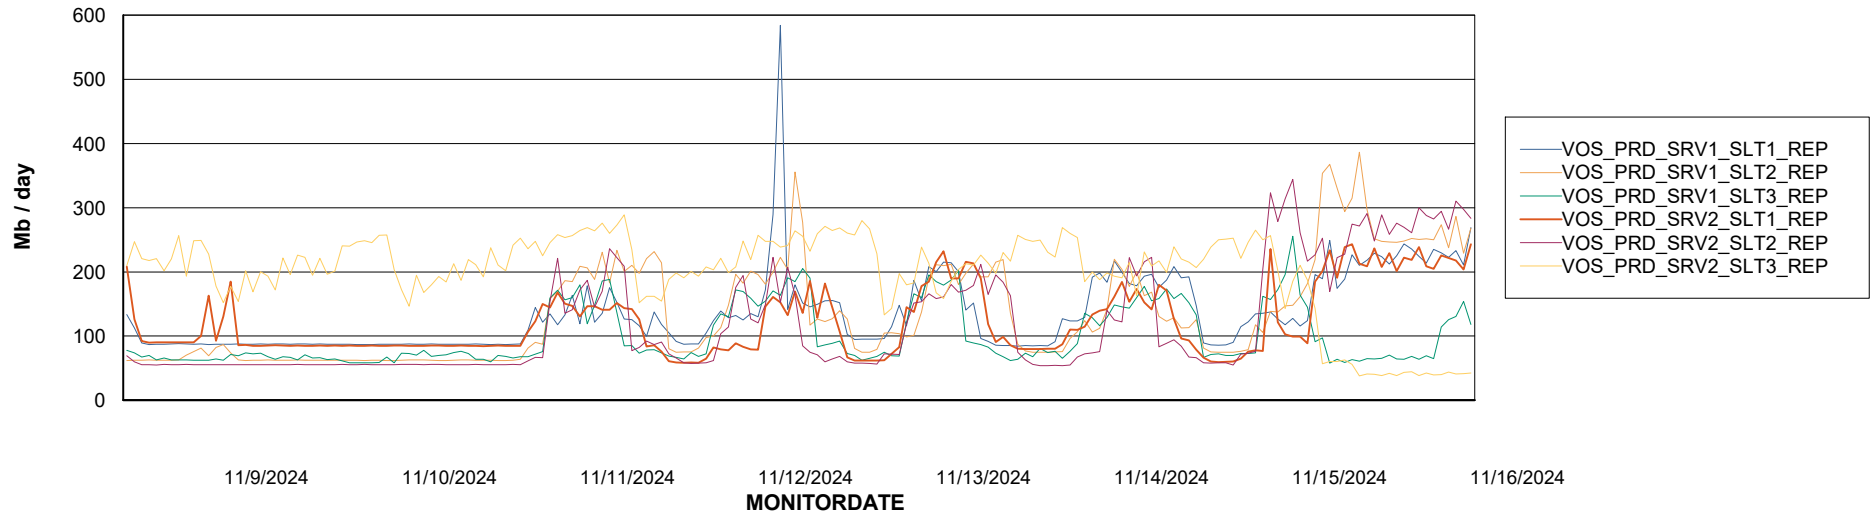

Avg memory used per ABS Server Service

Avg users per day per ABS server

Weekly SLA Customer Report

Customer VOS_Production
Database ID 143

ABSSolute Application ReportServer Services

Avg memory used per ReportServer Service