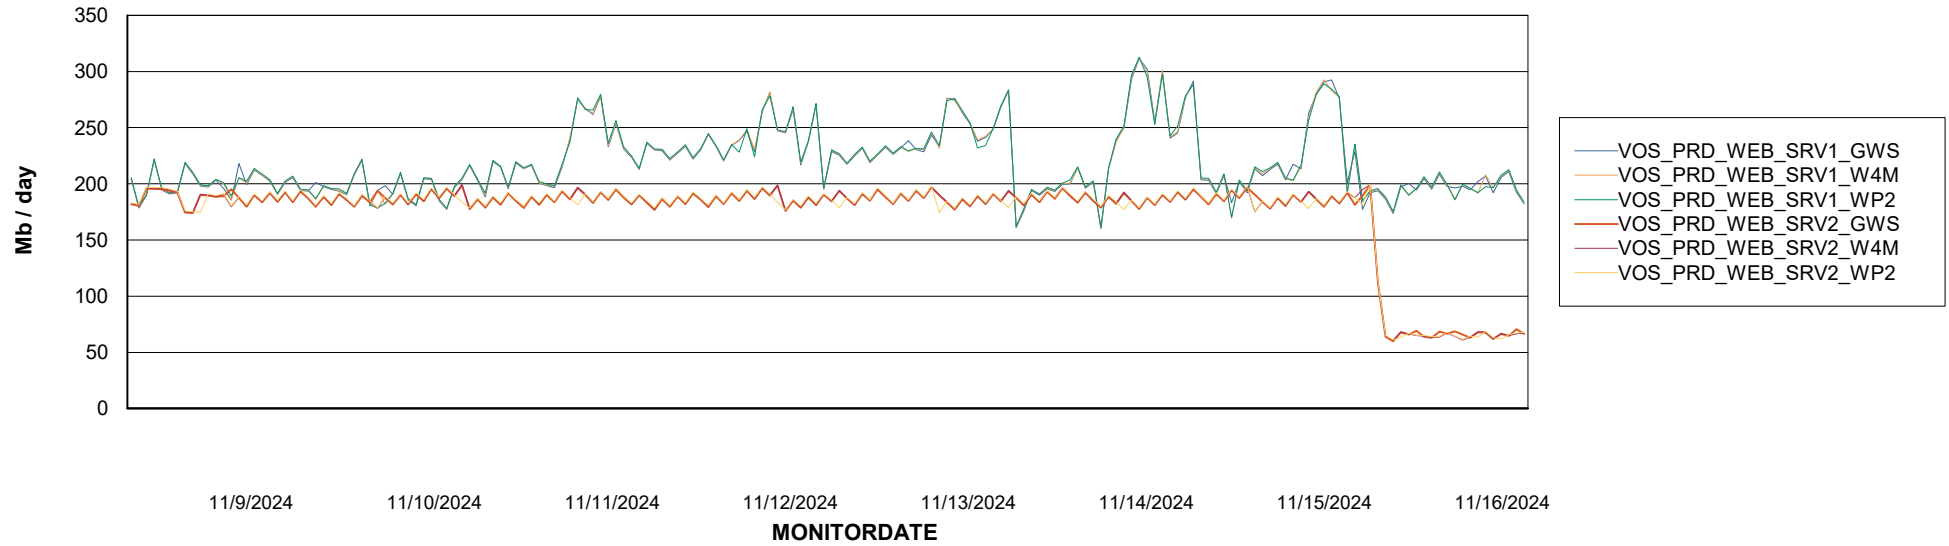

ABSSolute Web Component Services

Avg memory used per ABS Web component