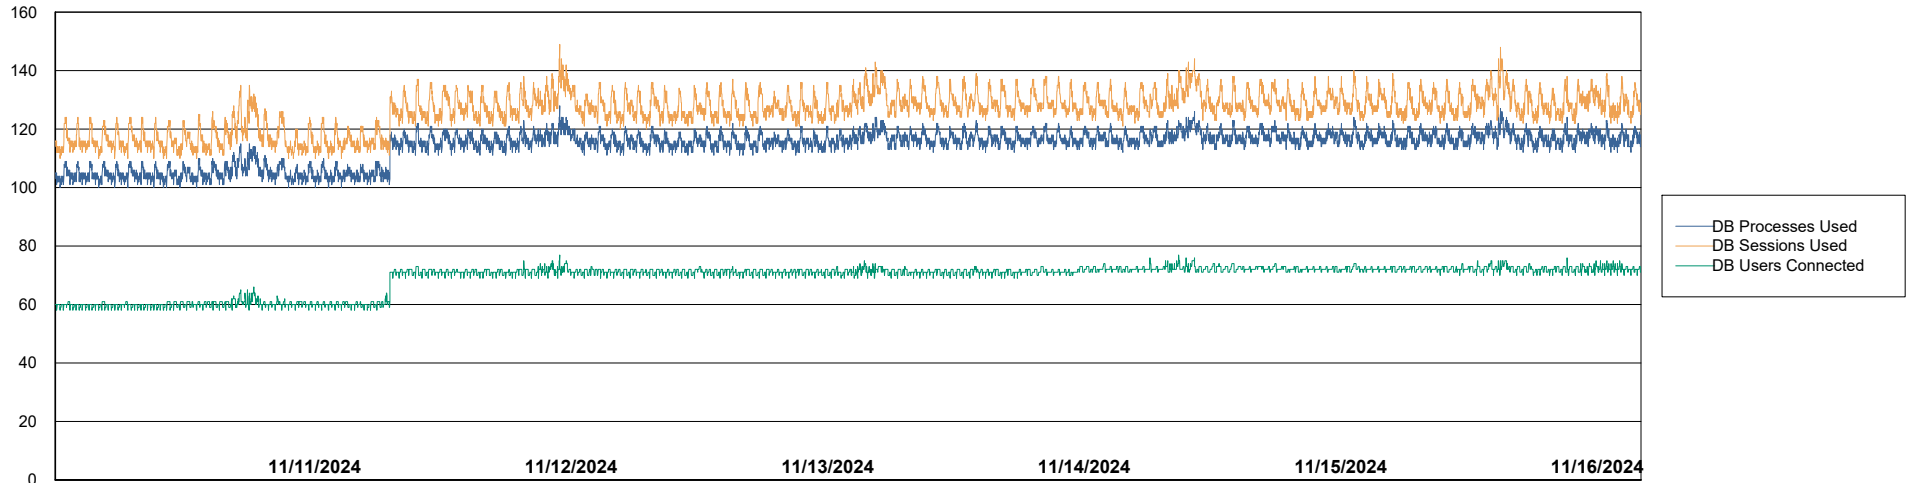

Database Performance VOS_PRD_ABSBI-2018_ABS1