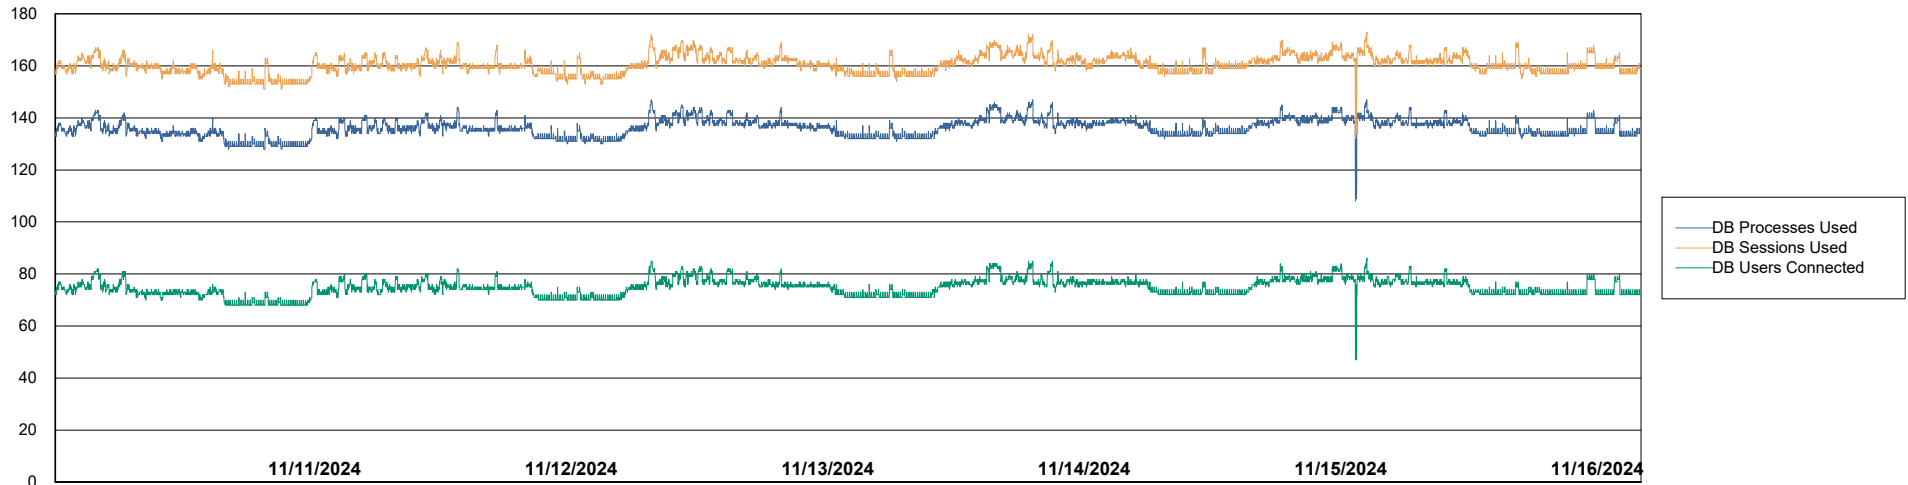

Weekly SLA Customer Report

Customer VOS_Production
Database ID 143

Database Performance VOS_PRD_ABSBI-2018_ABS1

Weekly SLA Customer Report

Customer VOS_Production
Database ID 143

Database Performance VOS_PRD_ABSORA1-2022_ABS1