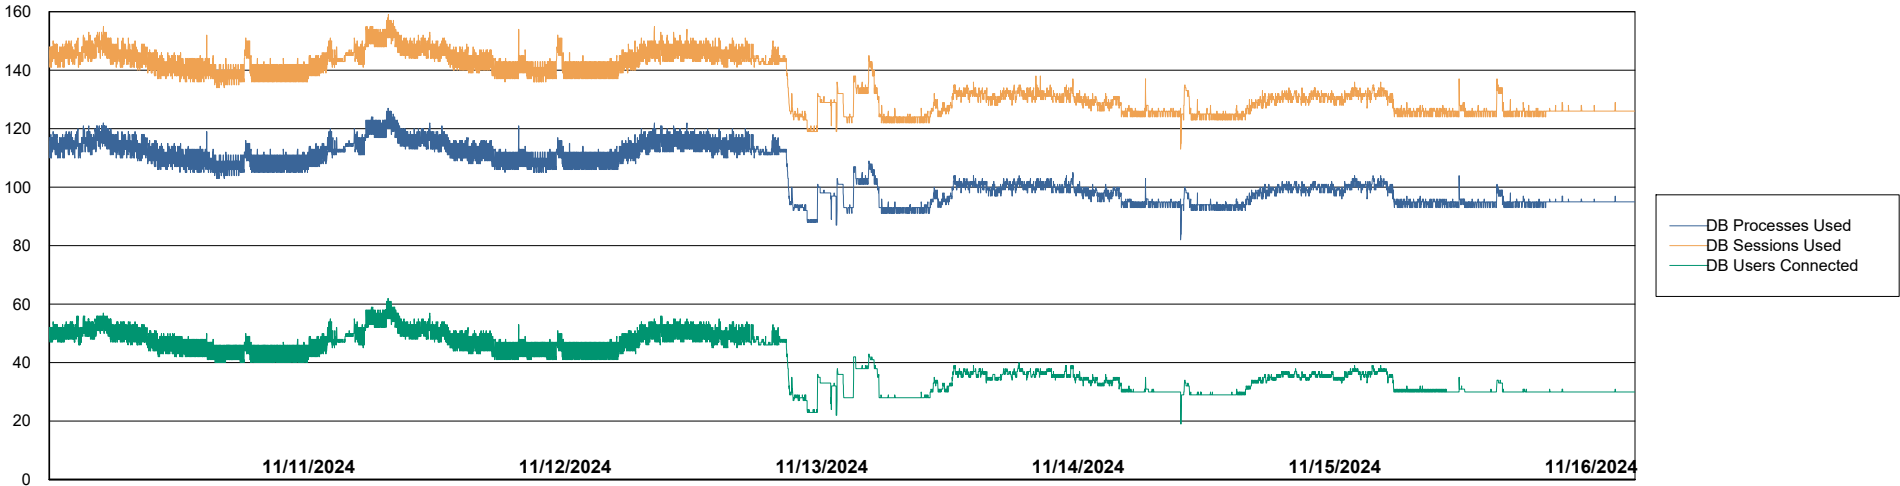

Harddisk Usage VEN_PRD_VENABS07_SB-DB

	Free disk space on C: (%)	Total disk space on C: (Gb)	Used disk space on C: (Gb)	Free disk space on D: (%)	Total disk space on D: (Gb)	Used disk space on D: (Gb)	Free disk space on E: (%)	Total disk space on E: (Gb)	Used disk space on E: (Gb)
11/16/2024	26	102	76	22	1,100	863	93	400	28
11/15/2024	25	102	77	22	1,100	863	94	400	26
11/14/2024	26	102	76	22	1,100	863	92	400	34
11/13/2024	26	102	75	22	1,100	863	93	400	29
11/12/2024	26	102	75	22	1,100	863	93	400	29
11/11/2024	26	102	75	22	1,100	863	93	400	30
11/10/2024	26	102	75	22	1,100	863	93	400	28

Weekly SLA Customer Report

Customer VEN_Production
Database ID 35

Database Performance VENDB_Production_ABS1

Weekly SLA Customer Report

Customer VEN_Production
Database ID 35

Database Performance VENDB_Standby_ABS1_SB