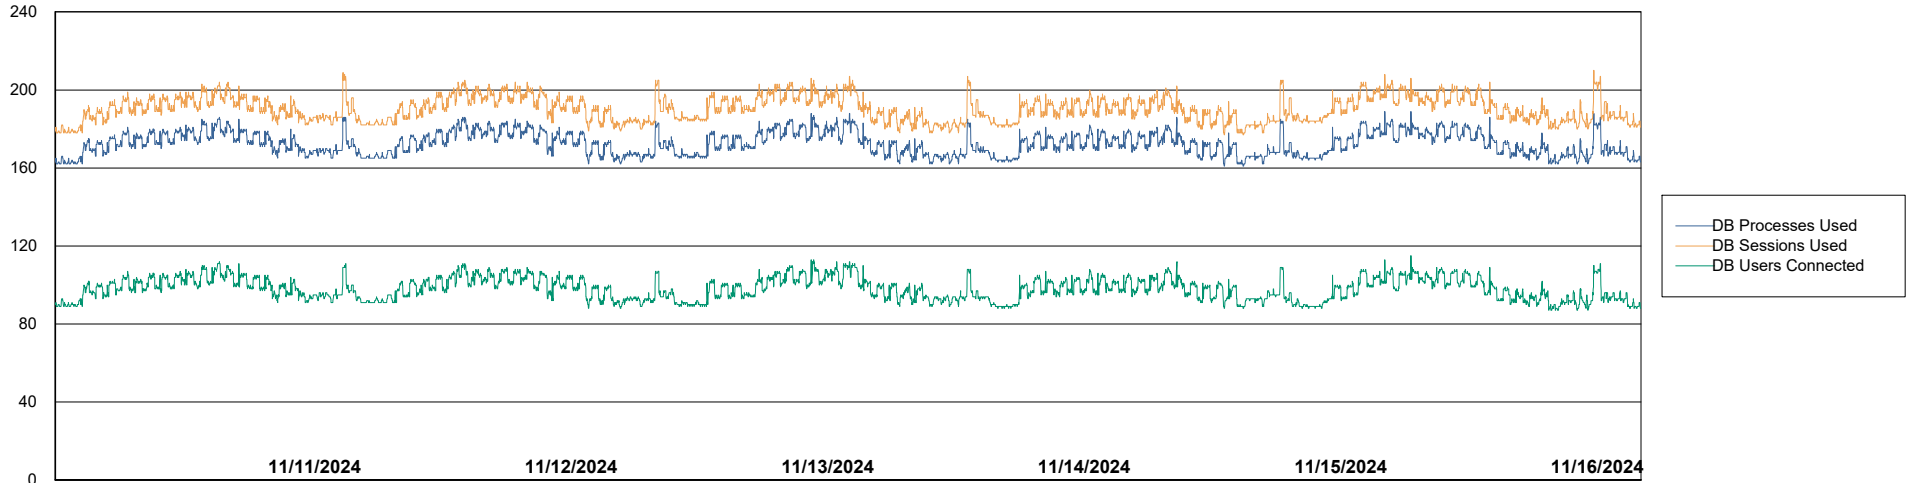

Weekly SLA Customer Report

Customer SHL OCI ASH Production
Database ID 182

Database Performance SHL-BI-ASH_PROD_ABS1

Weekly SLA Customer Report

Customer SHL OCI ASH Production
Database ID 182

Database Performance SHL-DBS1-ASH_PROD_ABS1