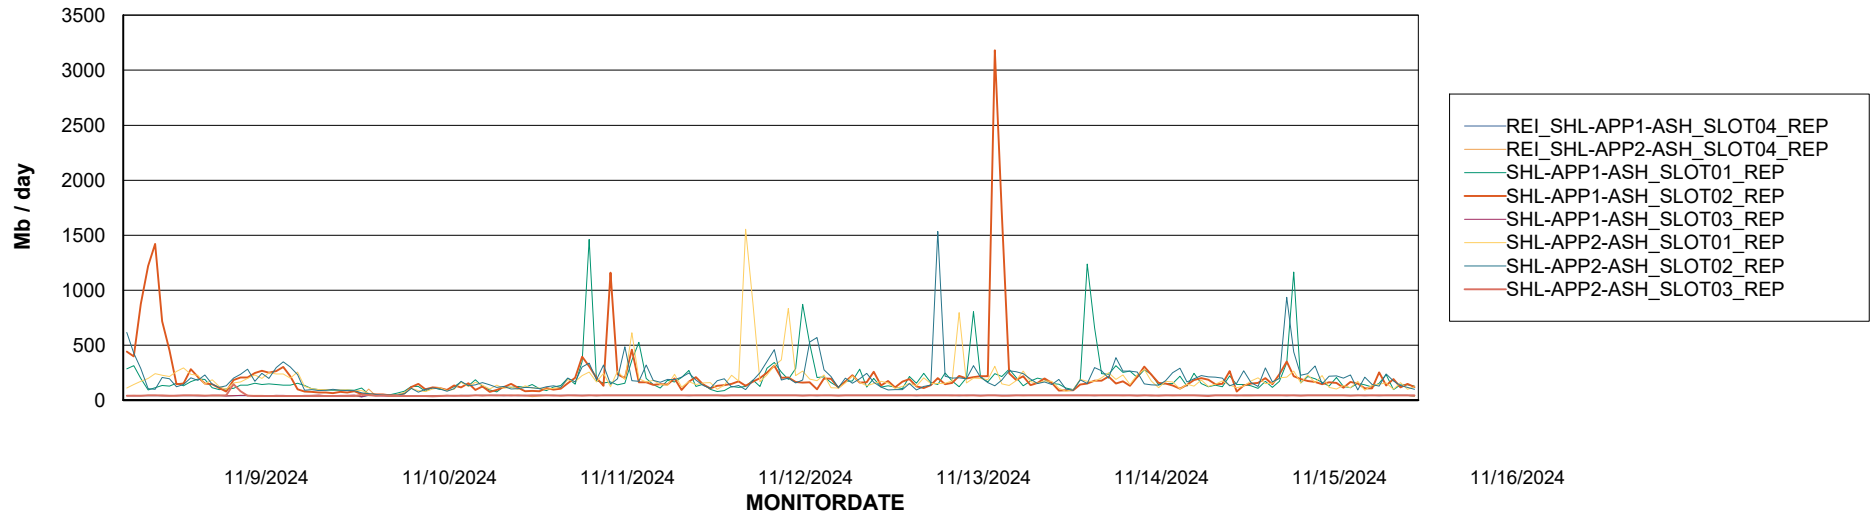

Avg memory used per ABS Server Service

Avg users per day per ABS server

Weekly SLA Customer Report

Customer SHL OCI ASH Production
Database ID 182

ABSSolute Application ReportServer Services

Avg memory used per ReportServer Service