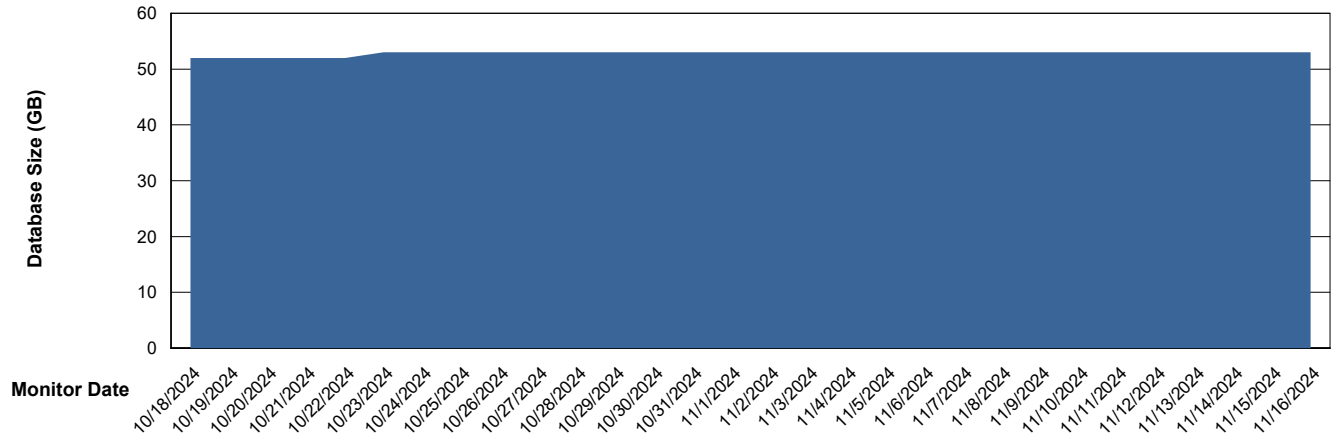

Weekly SLA Customer Report

Customer SHL OCI ASH Production
Database ID 182

Database Performance SHL-BI-ASH_PROD_ABS1

Weekly SLA Customer Report

Customer SHL OCI ASH Production
Database ID 182

Database Performance SHL-DBS1-ASH_PROD_ABS1

Weekly SLA Customer Report

Customer SHL OCI ASH Production
Database ID 182

Database Performance SHL-DBS2-ASH_PROD_HSBABS1

DB Processes Max 4
DB Processes Max 0
DB Processes Max 1,000

Weekly SLA Customer Report

Customer SHL OCI ASH Production
Database ID 182

DATABASE SIZE SHL-BI-ASH_PROD_ABS1

Database growth over last month

DATABASE SIZE SHL-DBS1-ASH_PROD_ABS1

Database growth over last month

Weekly SLA Customer Report