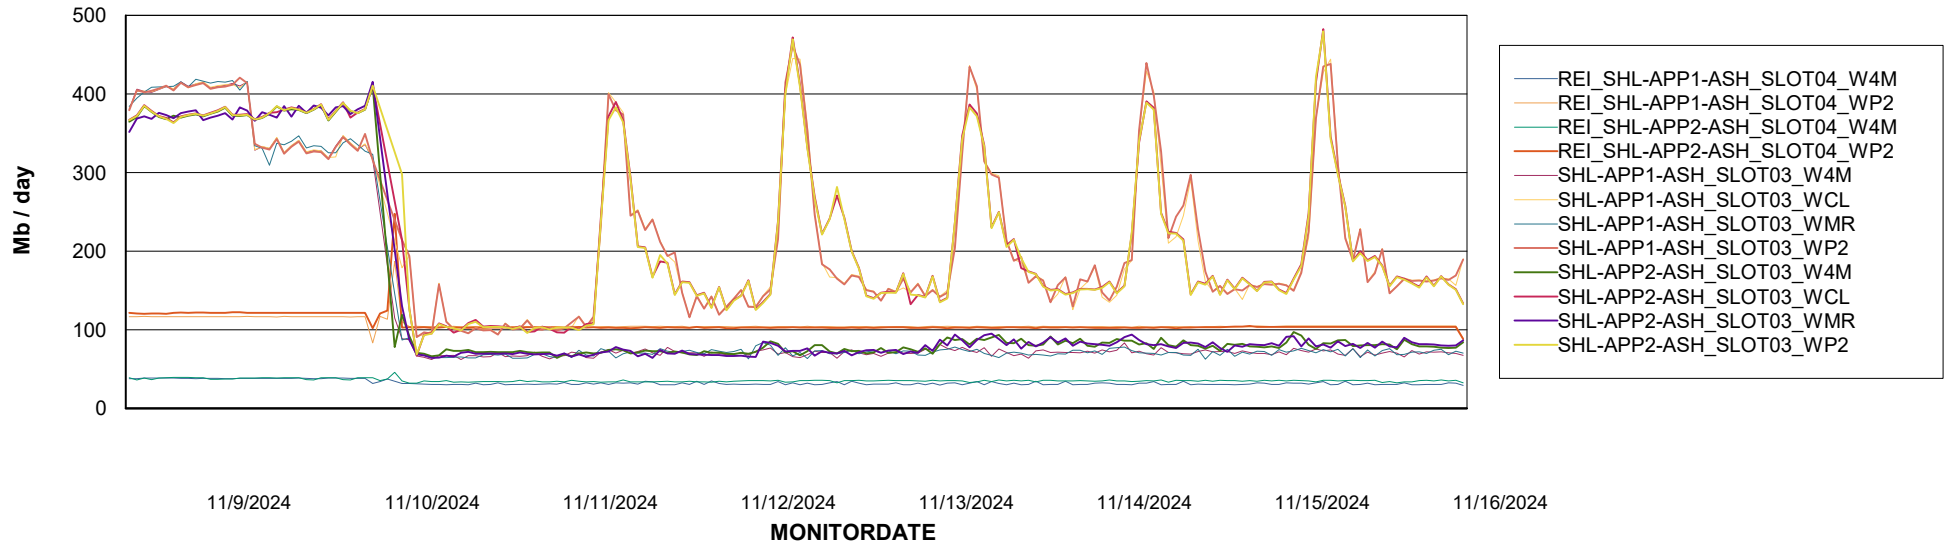

ABSSolute Web Component Services

Avg memory used per ABS Web component