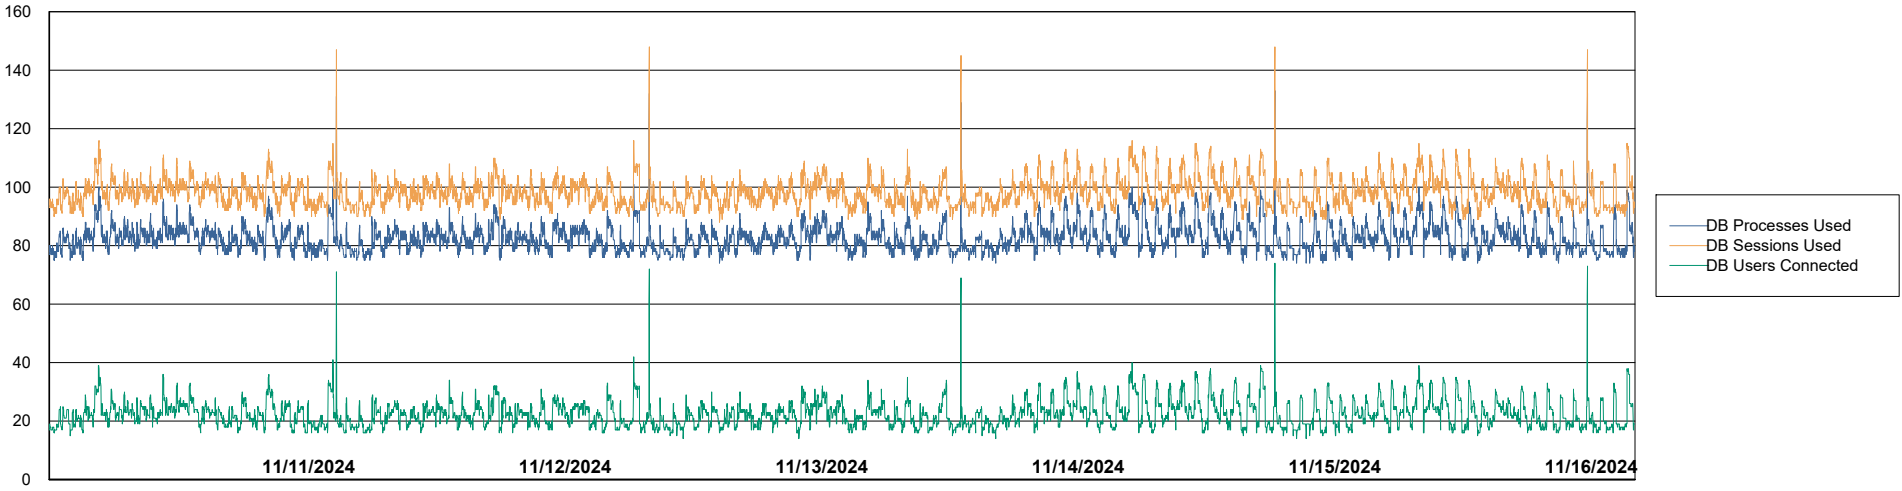

Database Performance SHL-BI-ASH_PROD_ABS1