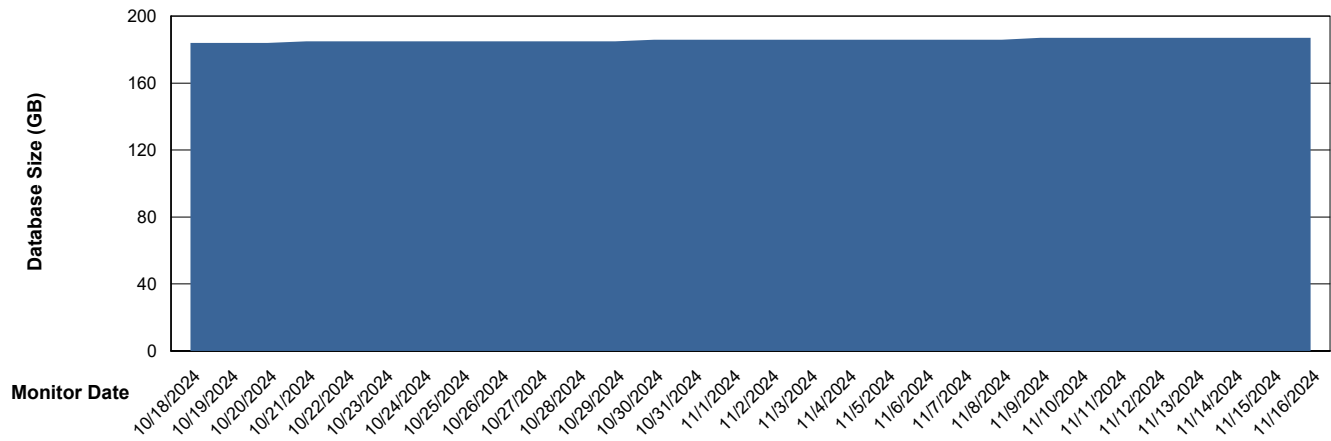

Customer SHL OCI ASH Production
Database ID 182

DATABASE SIZE SHL-BI-ASH_PROD_ABS1

Database growth over last month

DATABASE SIZE SHL-DBS1-ASH_PROD_ABS1

Database growth over last month

Weekly SLA Customer Report

Customer SHL OCI ASH Production
 Database ID 182

Database Tablespace SHL-BI-ASH_PROD_ABS1

Date	Tablespace Name	Filesize (Gb)	Usedsize (Gb)	Percentage free
11/16/2024	ABSDATA	30	25	18
	INDX	30	25	16
11/15/2024	ABSDATA	30	25	18
	INDX	30	25	16
11/14/2024	ABSDATA	30	25	18
	INDX	30	25	17
11/13/2024	ABSDATA	30	25	18
	INDX	30	25	17
11/12/2024	ABSDATA	30	25	18
	INDX	30	25	17
11/11/2024	ABSDATA	30	25	18
	INDX	30	25	17
11/10/2024	ABSDATA	30	25	18
	INDX	30	25	17