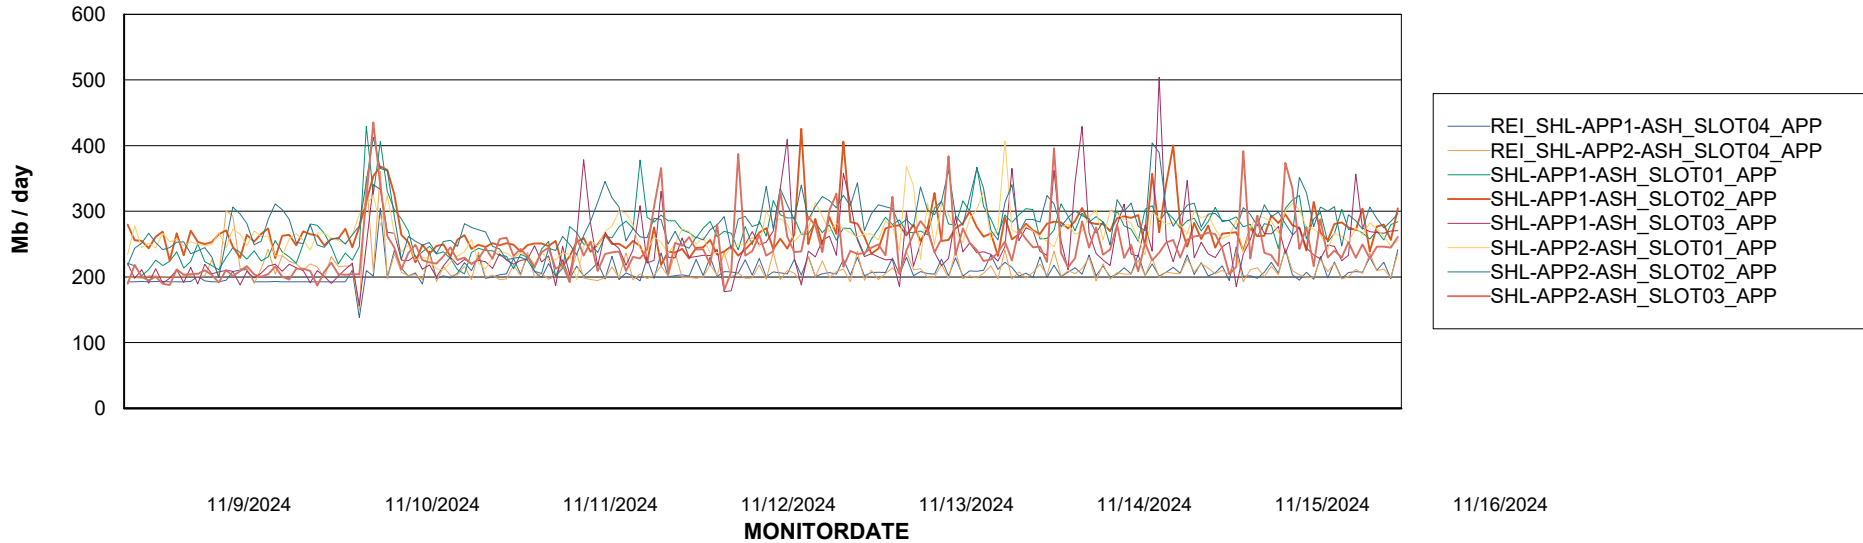

ABSSolute Application Server Services

Avg memory used per ABS Server Service