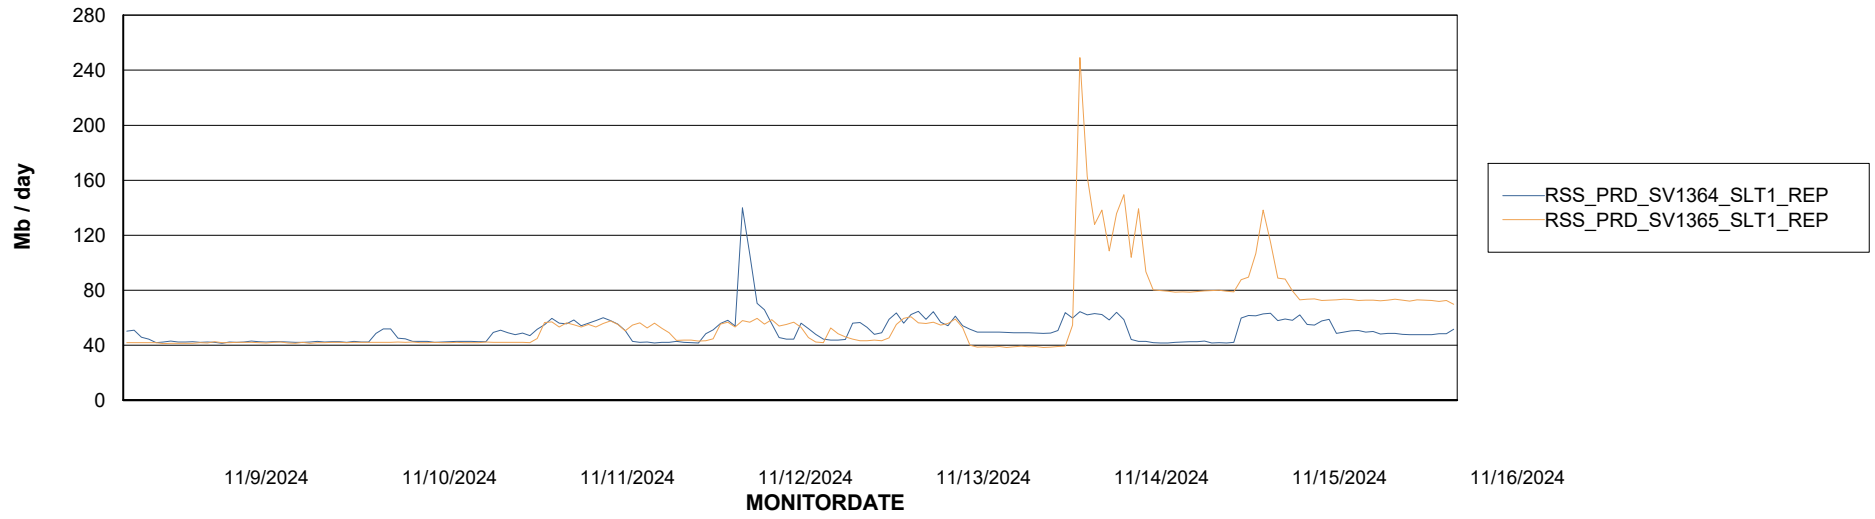

Avg memory used per ABS Server Service

Avg users per day per ABS server

Weekly SLA Customer Report

Customer RSS Production
Database ID 52

ABSSolute Application ReportServer Services

Avg memory used per ReportServer Service