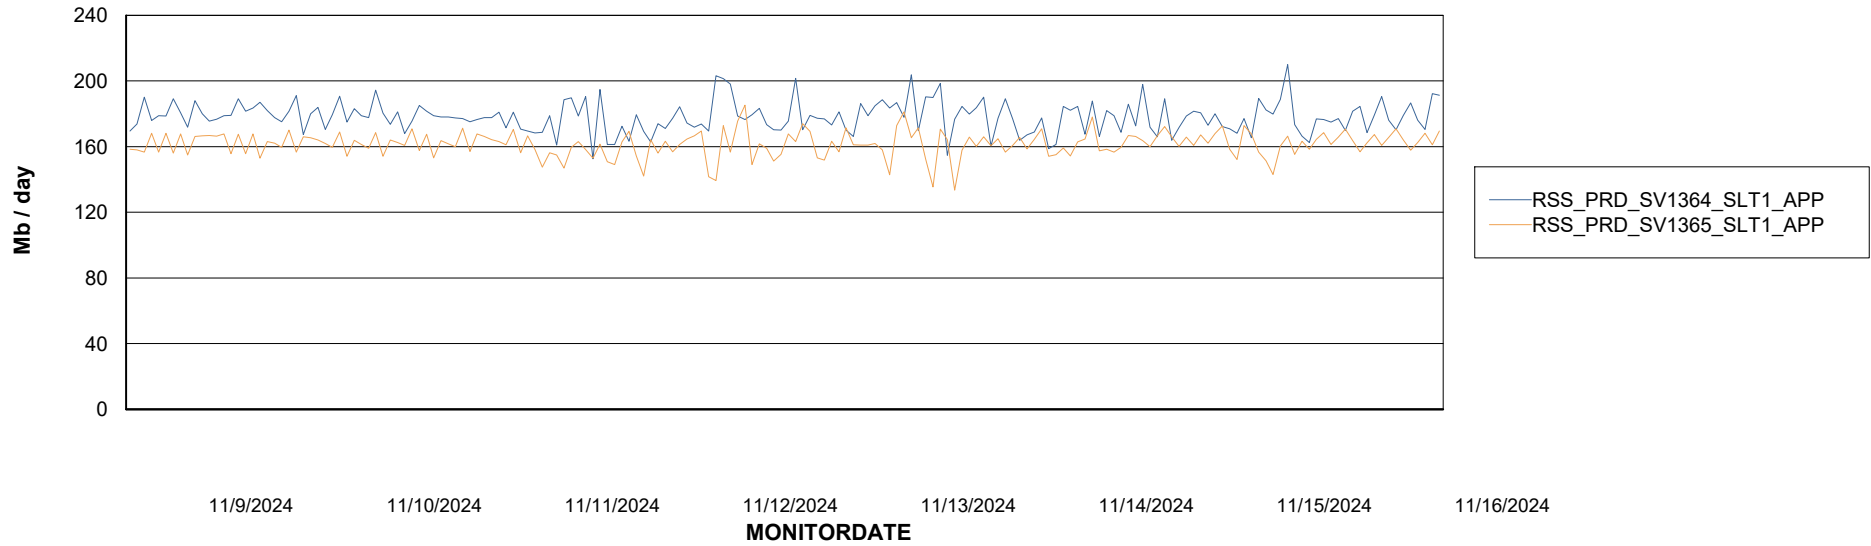

ABSSolute Application Server Services

Avg memory used per ABS Server Service