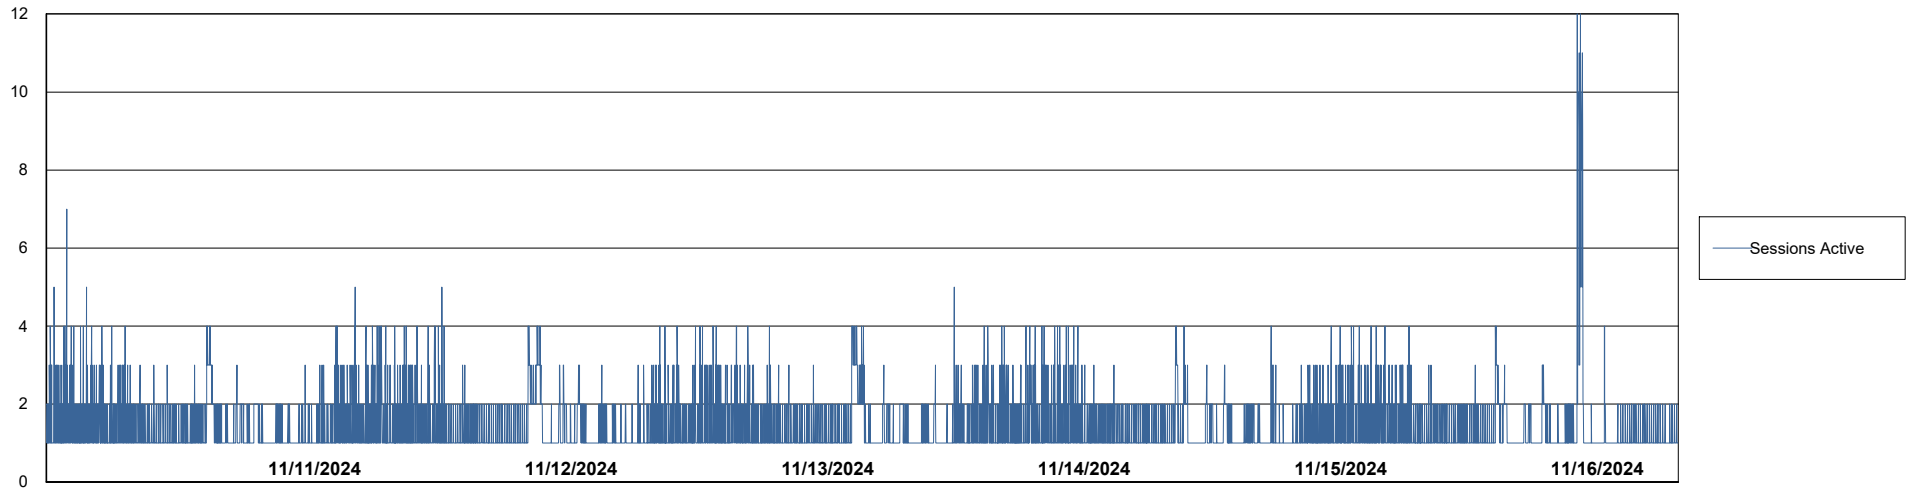

Database Performance RFL_PRD_ABS01_DB