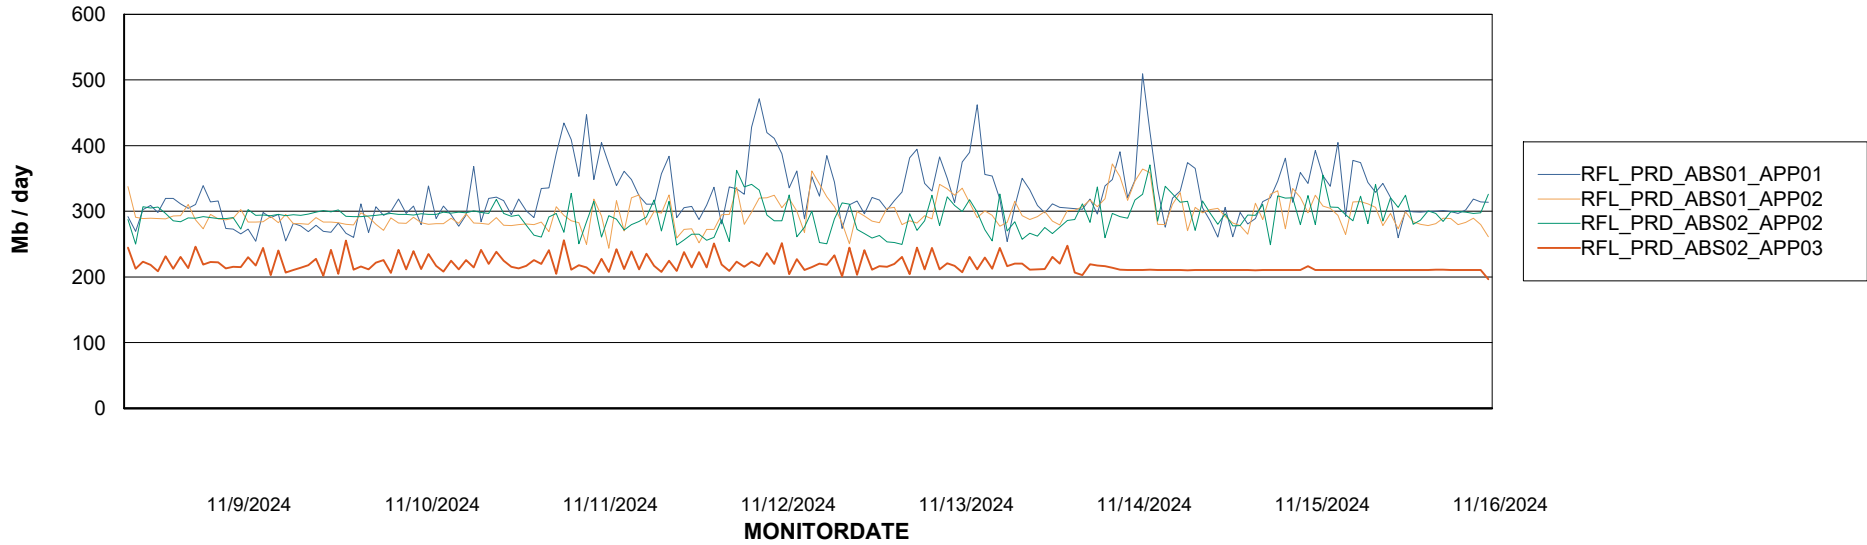

ABSSolute Application Server Services

Avg memory used per ABS Server Service