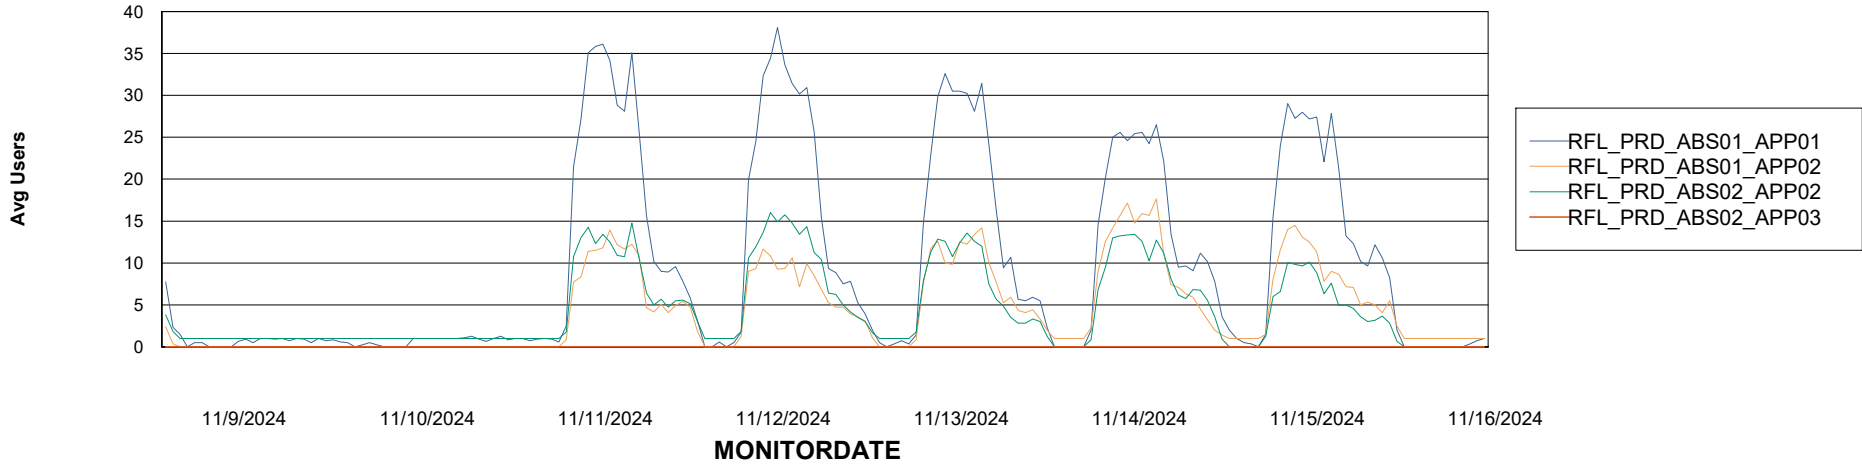

Avg users per day per ABS server