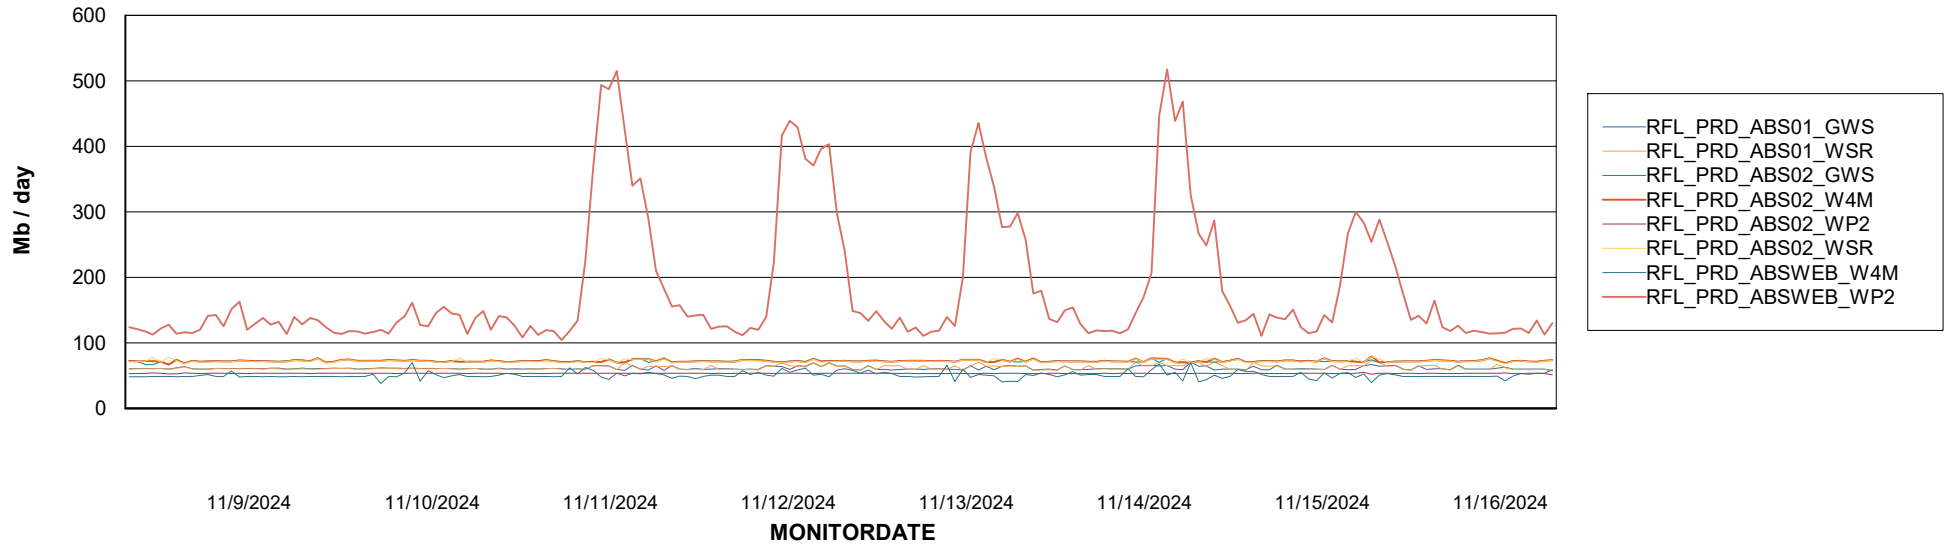

ABSSolute Web Component Services

Avg memory used per ABS Web component