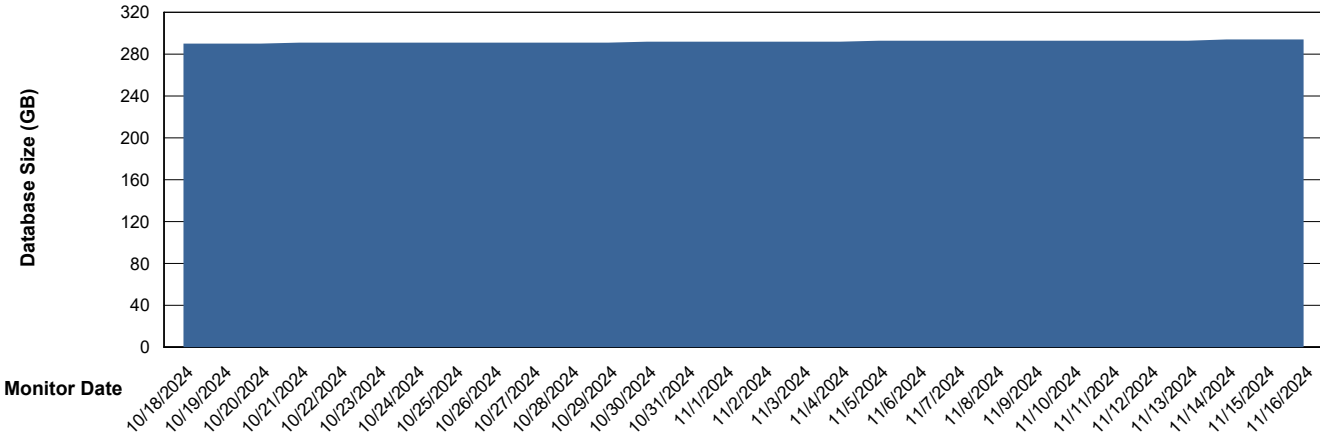

DB Processes Max 1,000

Weekly SLA Customer Report

Customer RFL_Production
 Database ID 36

DATABASE SIZE RFL_PRD_ABS01_DB

Database growth over last month

Database Tablespace RFL_PRD_ABS01_DB

Date	Tablespace Name	Filesize (Gb)	Usedsize (Gb)	Percentage free
11/16/2024	ABSDATA	100	82	18
	INDX	246	197	20
11/15/2024	ABSDATA	100	82	18
	INDX	246	197	20
11/14/2024	ABSDATA	100	82	18
	INDX	246	197	20
11/13/2024	ABSDATA	100	82	18
	INDX	246	197	20
11/12/2024	ABSDATA	100	82	18
	INDX	246	197	20
11/11/2024	ABSDATA	100	82	18
	INDX	246	197	20
11/10/2024	ABSDATA	100	82	18
	INDX	246	197	20

Weekly SLA Customer Report

Customer RFL_Production
Database ID 36

Standby Database Health RFL_Production

Recovery lag for last 7 days

Weekly SLA Customer Report

Customer RFL_Production
Database ID 36

ABSSolute Application Server Services