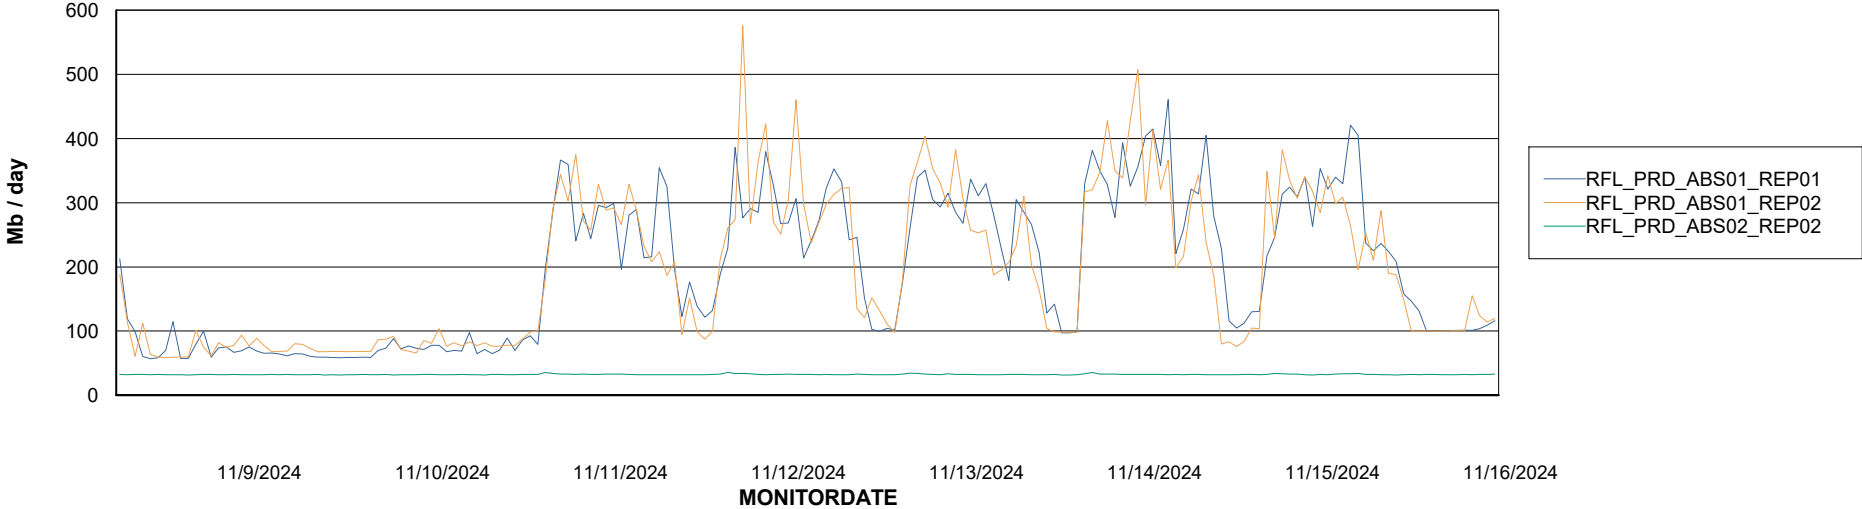

Avg memory used per ABS Server Service

Avg users per day per ABS server

Weekly SLA Customer Report

Customer RFL_Production
Database ID 36

ABSSolute Application ReportServer Services

Avg memory used per ReportServer Service