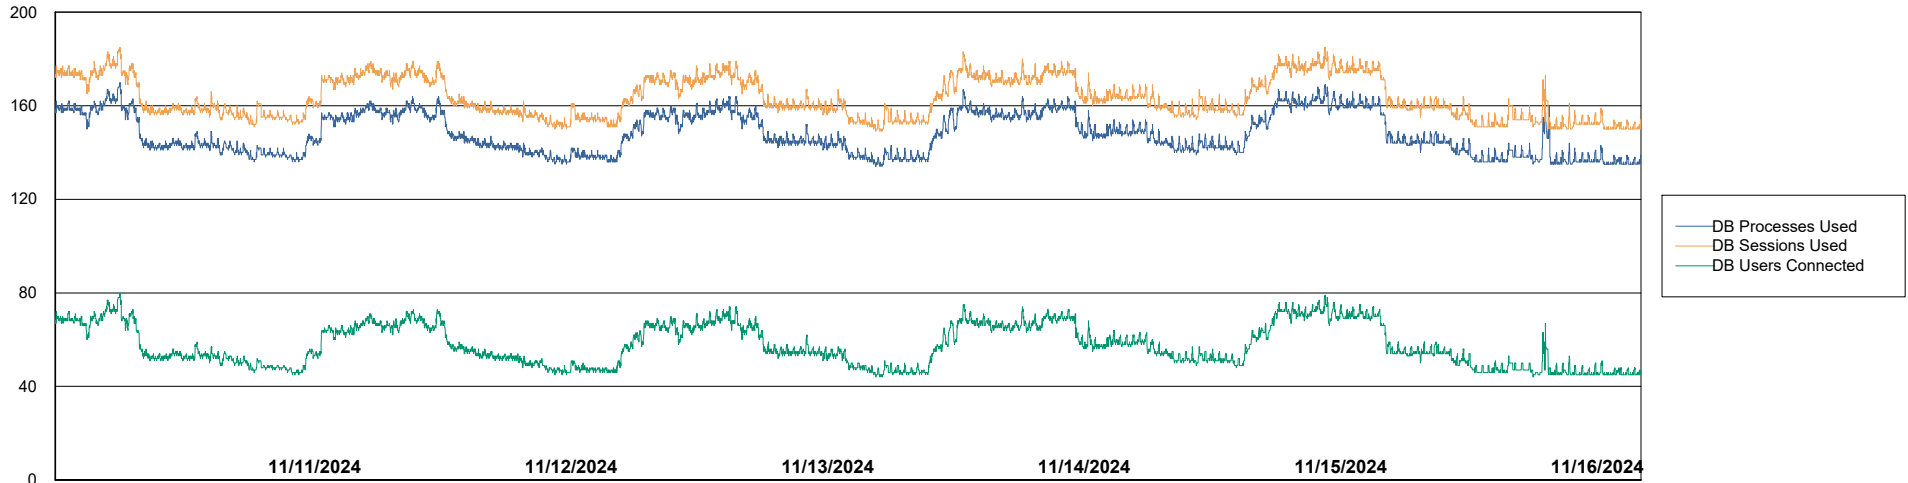

Database Performance RFL_PRD_ABS01_DB