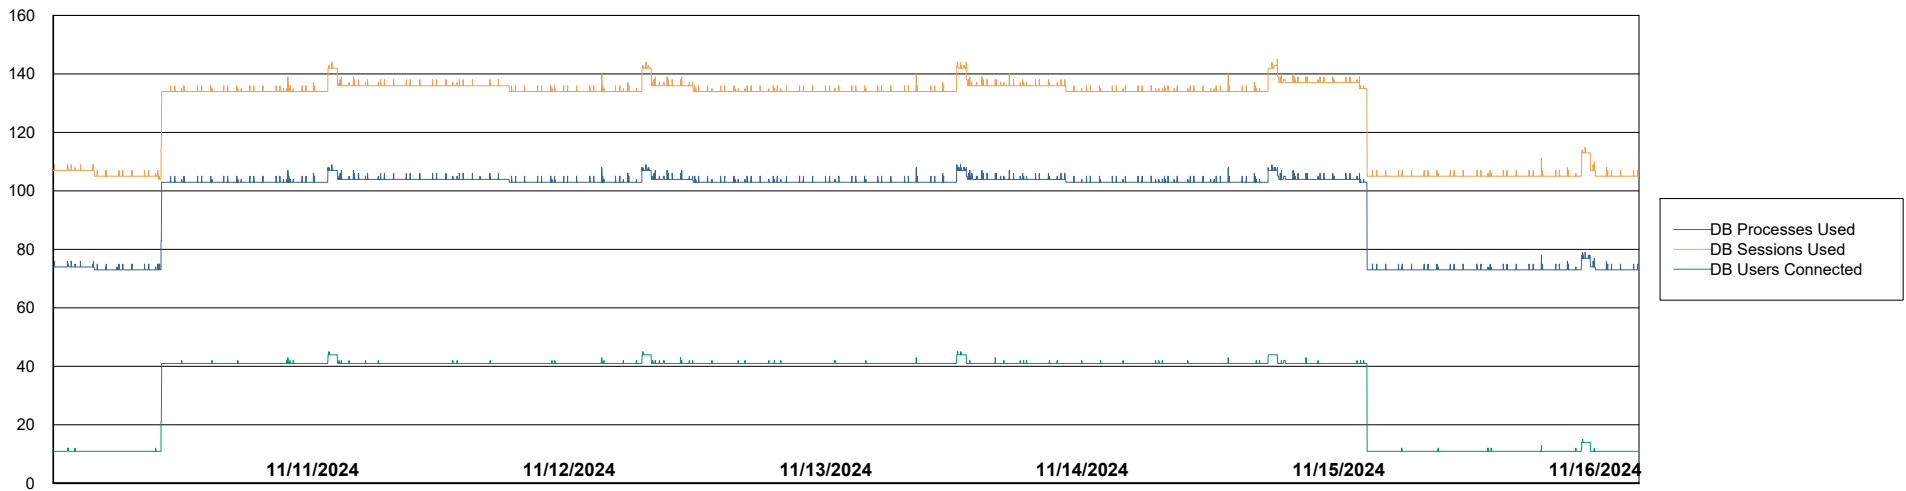

Database Performance PCO_PRD_PARIS-ABS1_ABS1