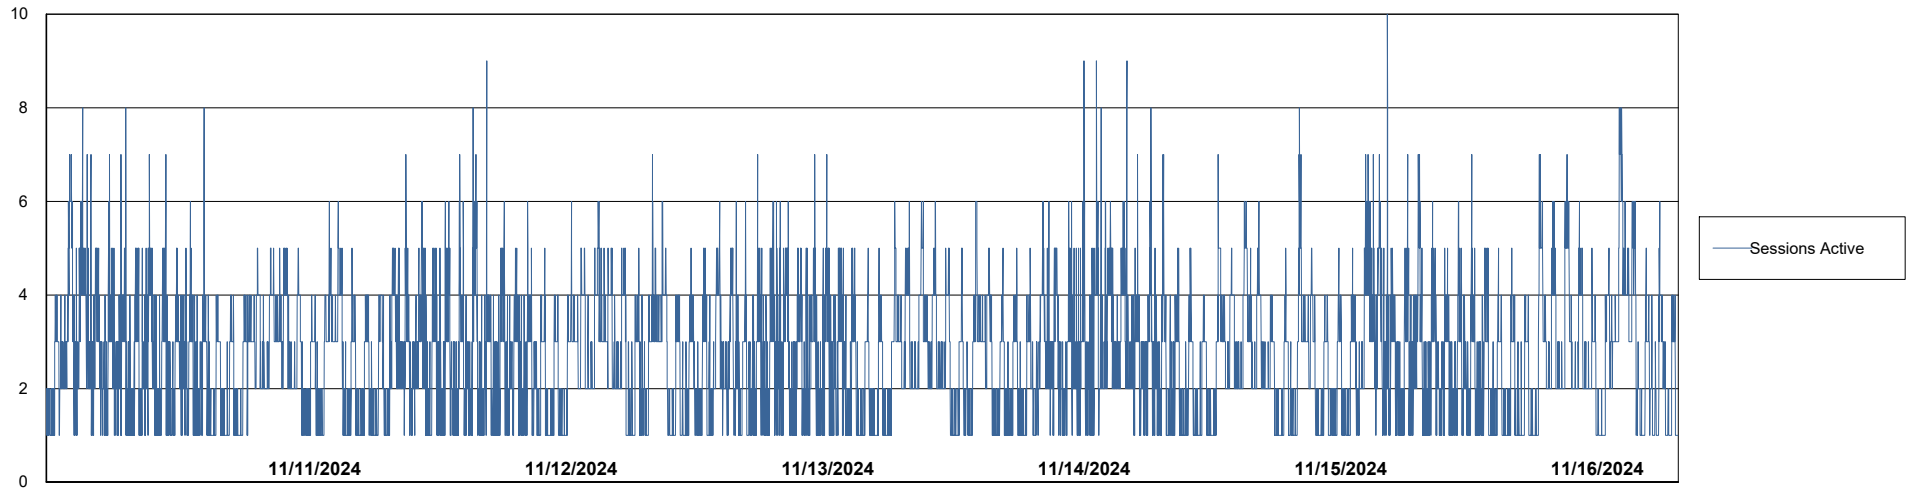

Weekly SLA Customer Report

Customer NIX_Production
Database ID 51

Database Performance NIX_PRD_ABSBI_ABS1

Weekly SLA Customer Report

Customer NIX_Production
Database ID 51

Database Performance NIX_PRD_ABSD01_ABS1