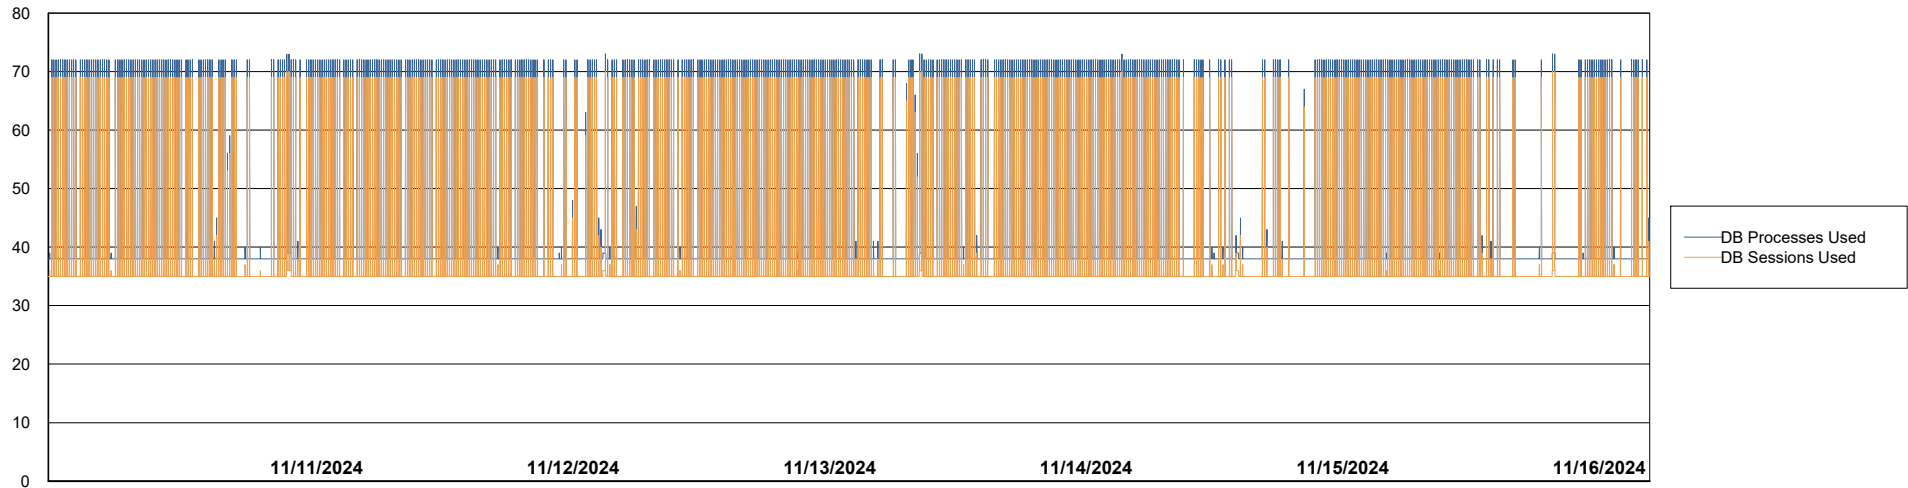

Database Performance NIX_PRD_ABSDB02_HSBABS1

DB Processes Max 300