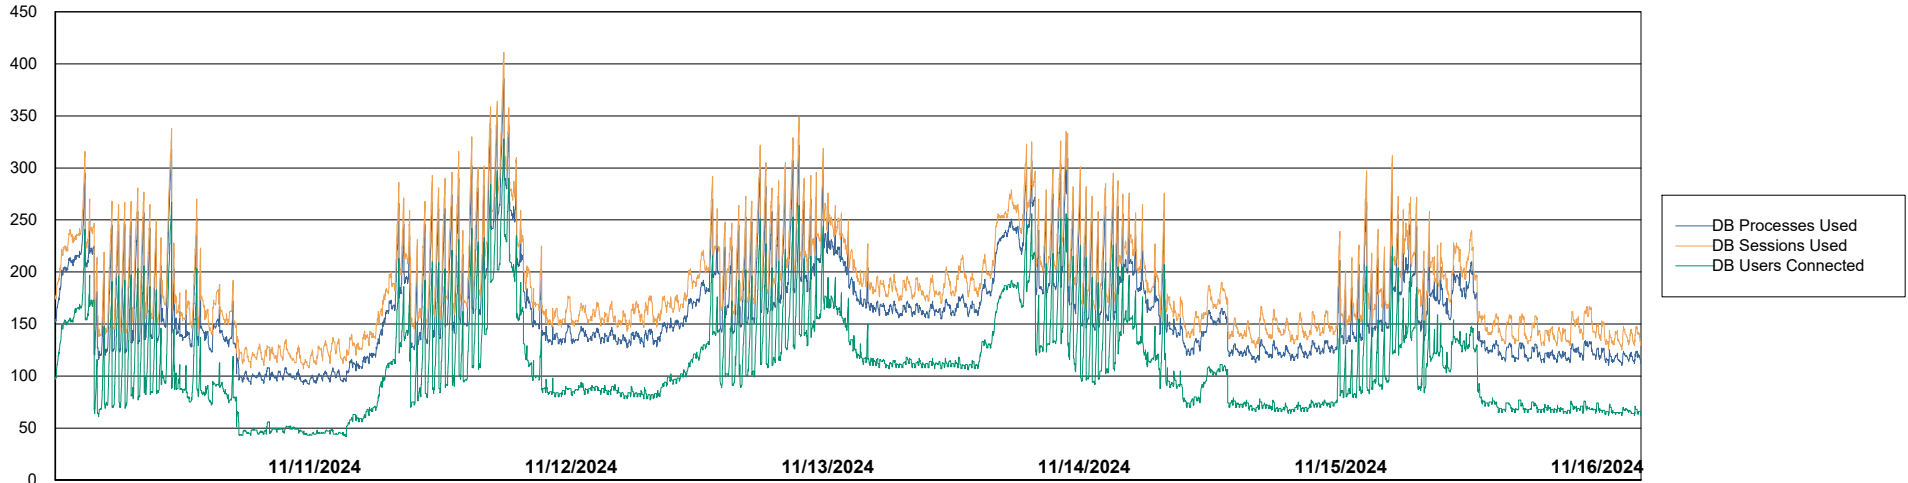

Weekly SLA Customer Report

Customer NIX_Production
Database ID 51

Database Performance NIX_PRD_ABSBI_ABS1

Weekly SLA Customer Report

Customer NIX_Production
Database ID 51

Database Performance NIX_PRD_ABSD01_ABS1