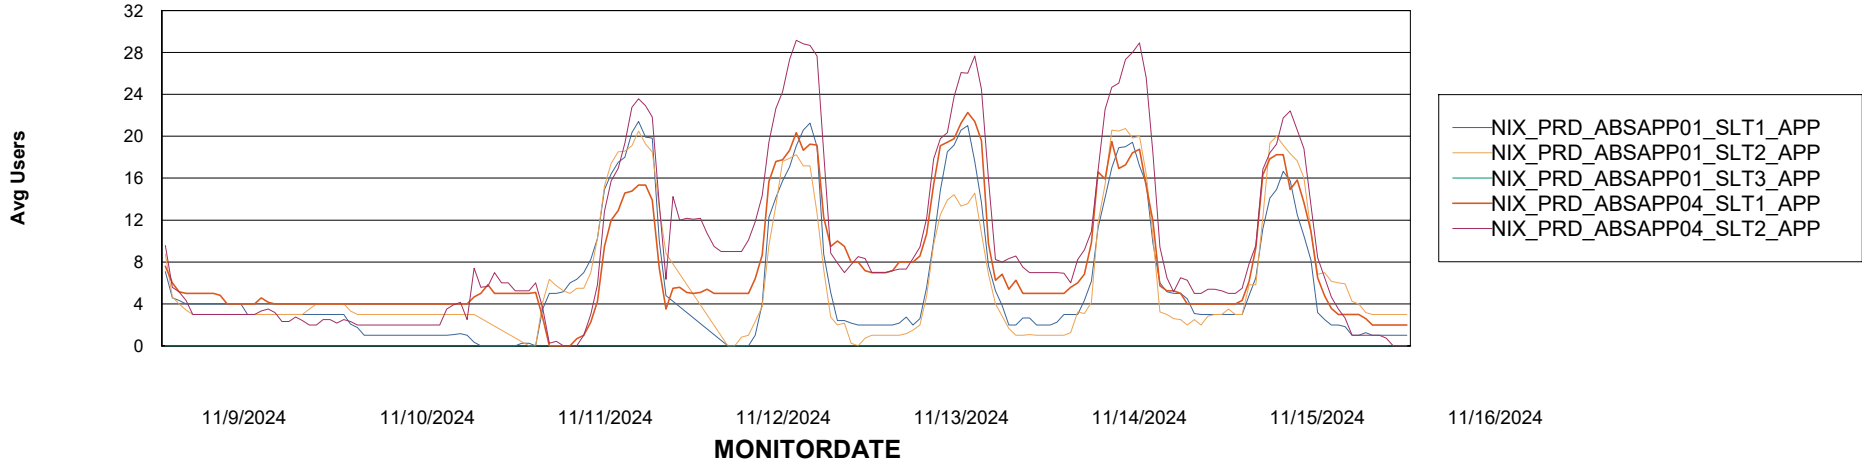

Avg users per day per ABS server