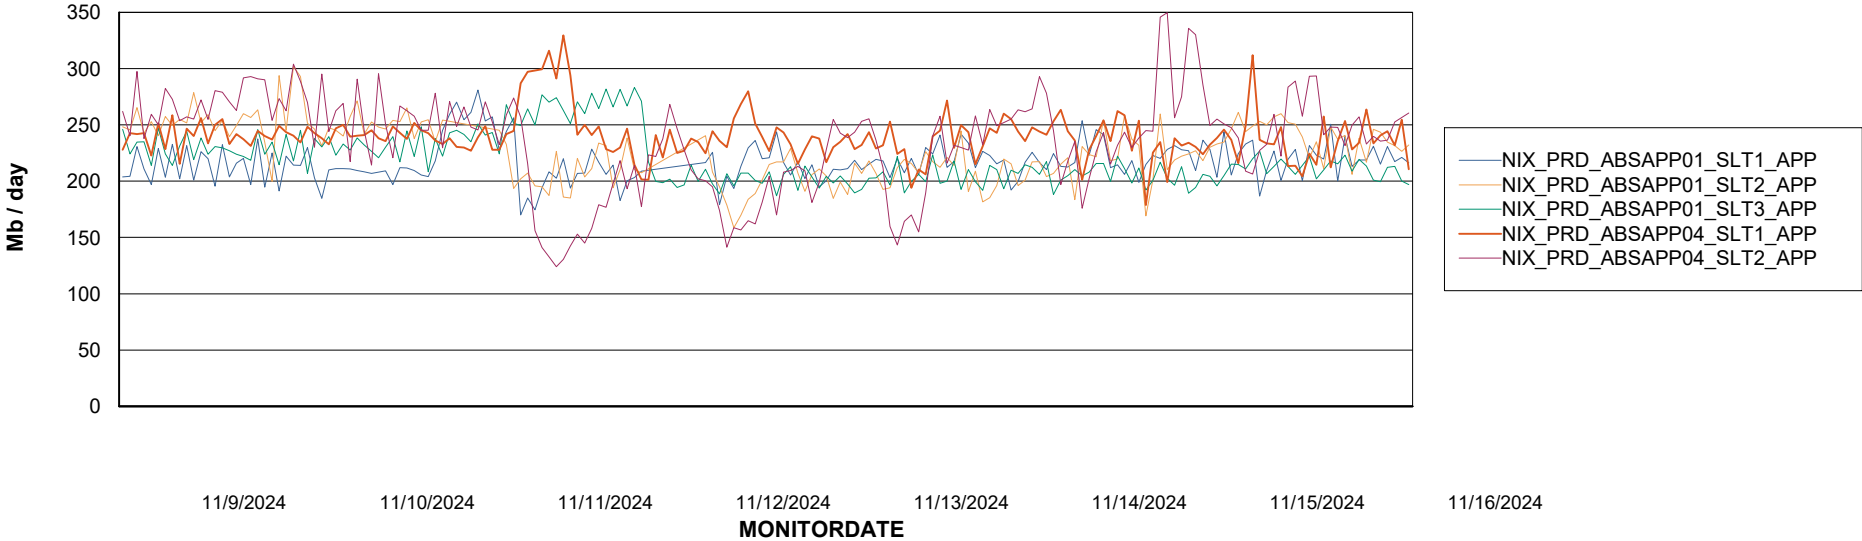

ABSSolute Application Server Services

Avg memory used per ABS Server Service