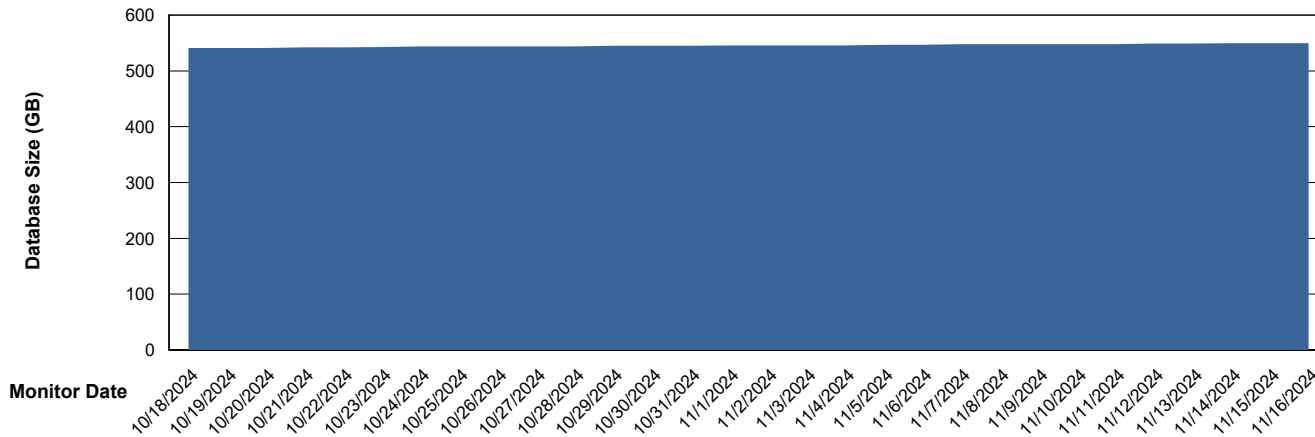

DATABASE SIZE NIX_PRD_ABSDB01_ABS1

Database growth over last month