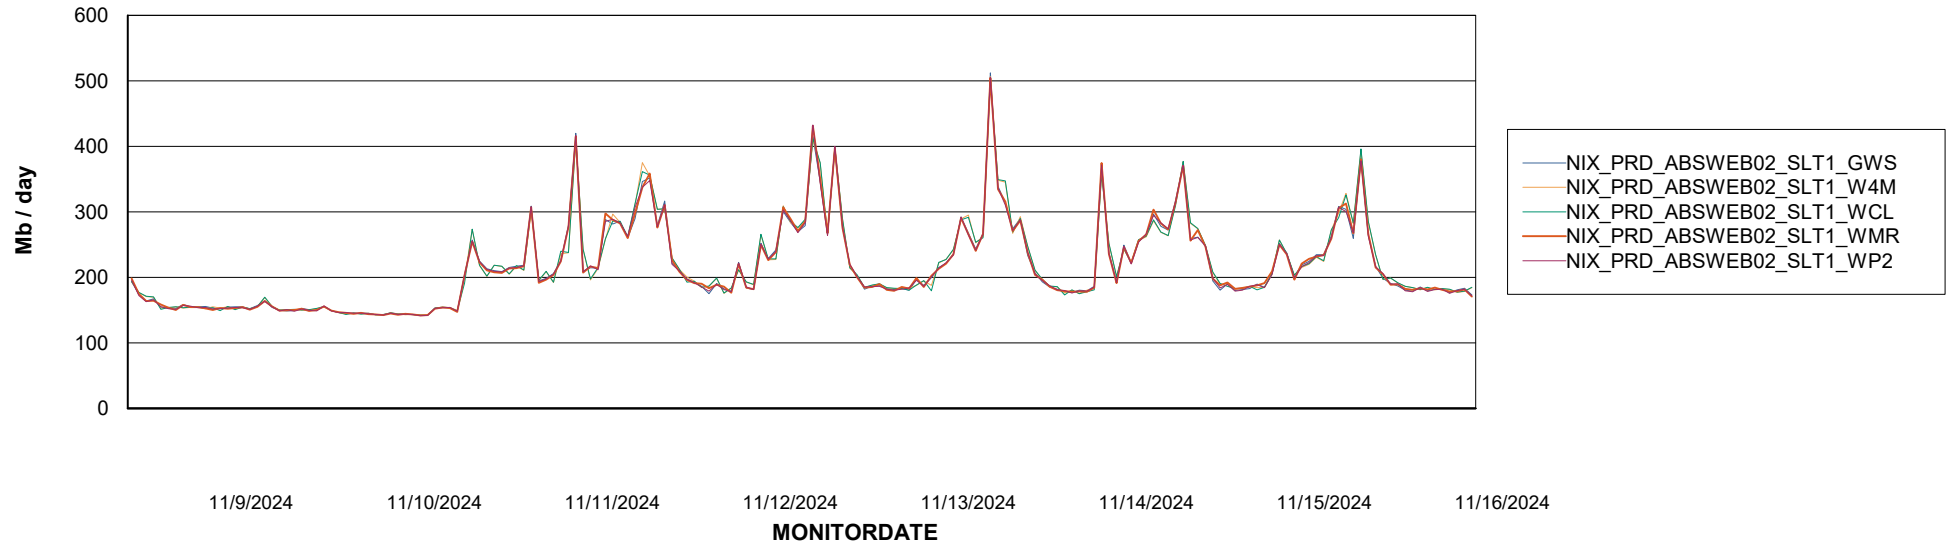

ABSSolute Web Component Services

Avg memory used per ABS Web component