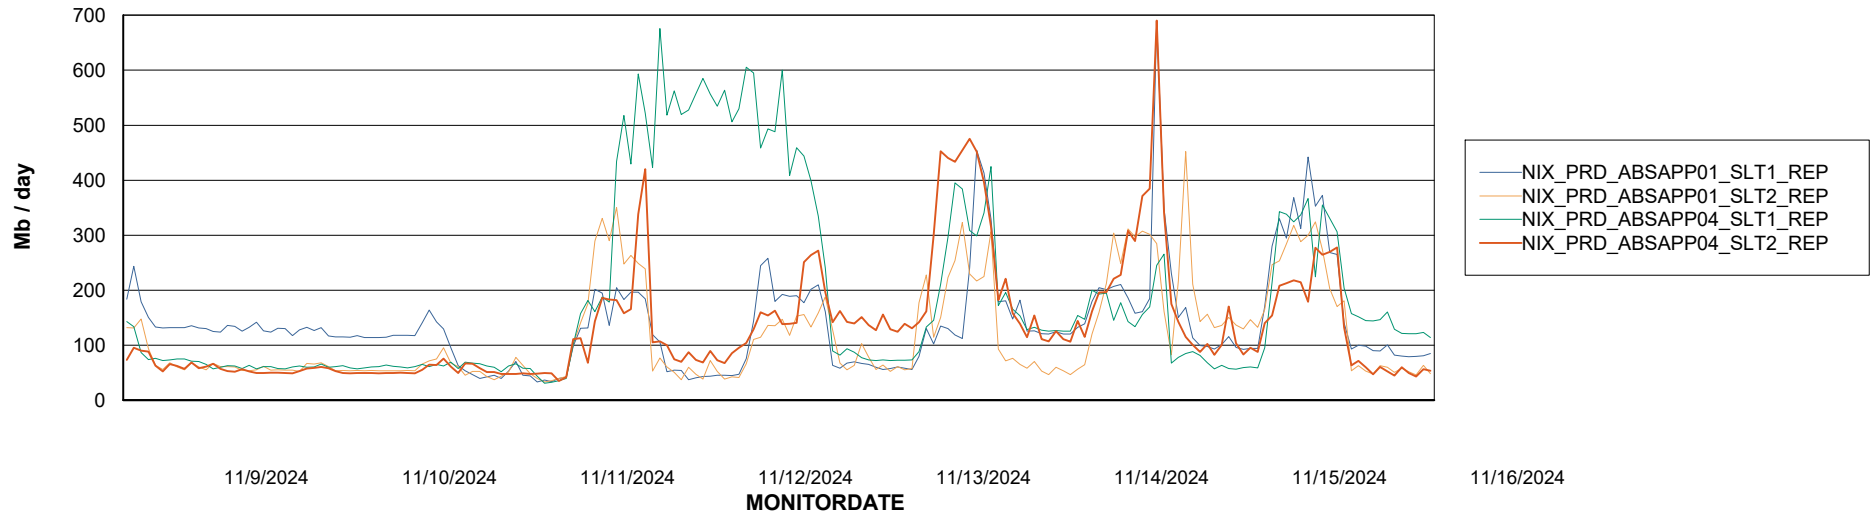

Avg memory used per ABS Server Service

Avg users per day per ABS server

Weekly SLA Customer Report

Customer NIX_Production
Database ID 51

ABSSolute Application ReportServer Services

Avg memory used per ReportServer Service