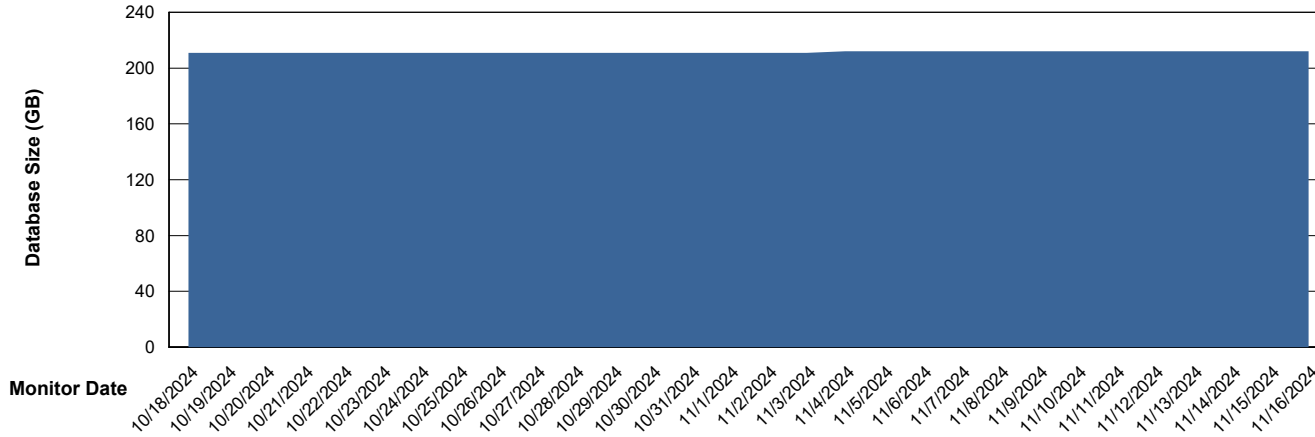

DATABASE SIZE NIX_PRD_ABSBI_ABS1

Database growth over last month