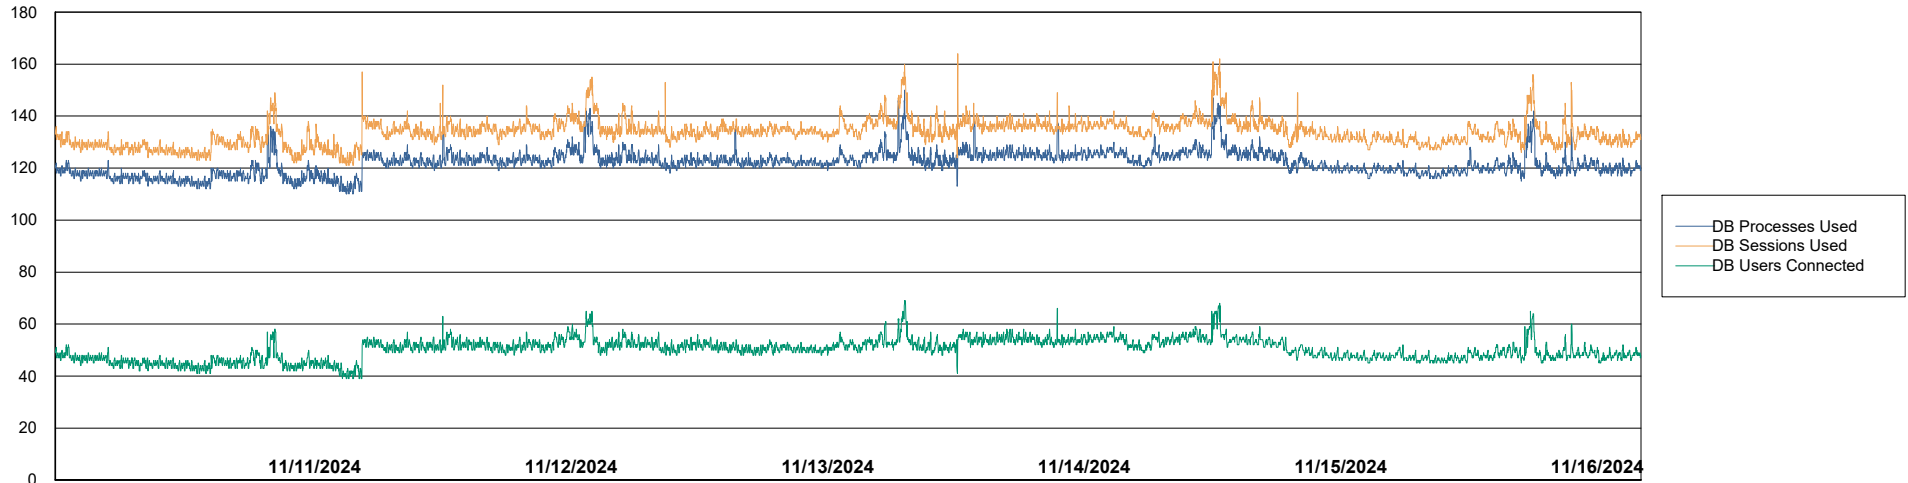

Database Performance LTS_PRD_CLSABSBI01_ABS1