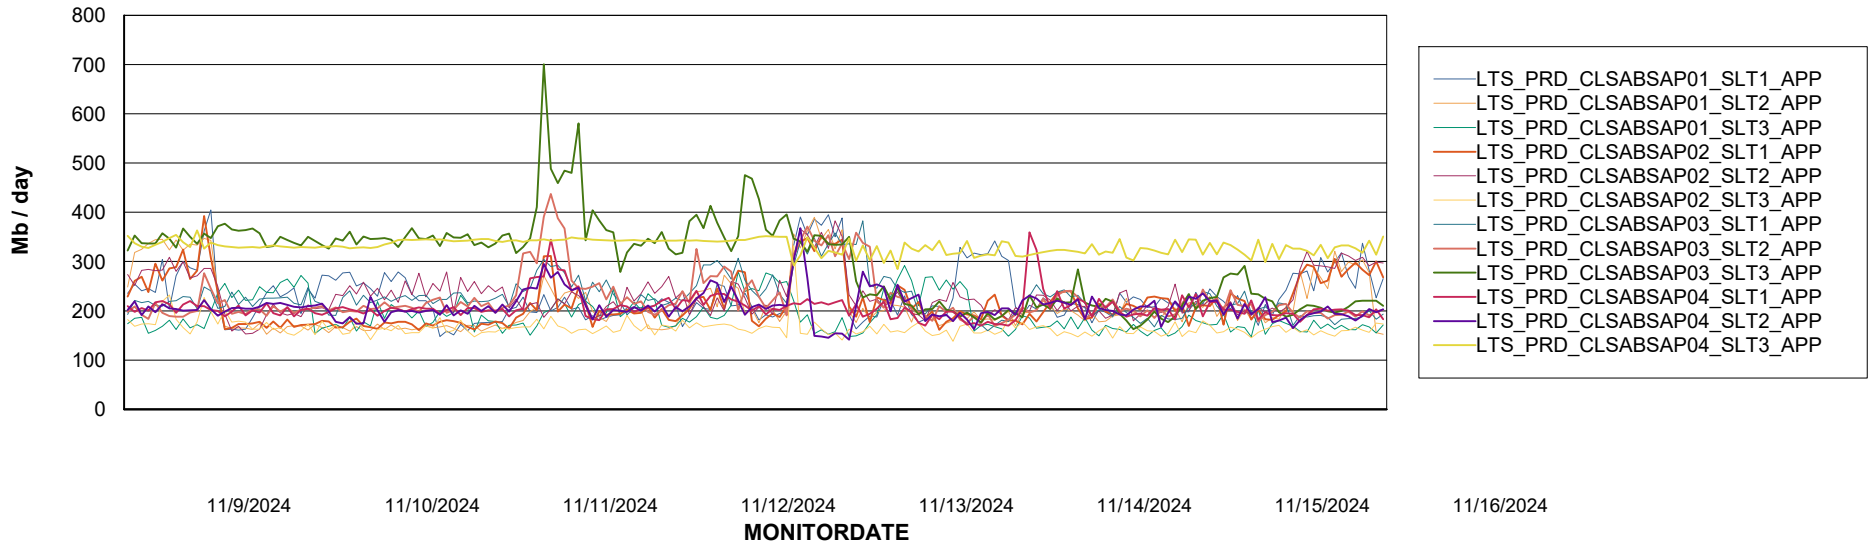

ABSSolute Application Server Services

Avg memory used per ABS Server Service