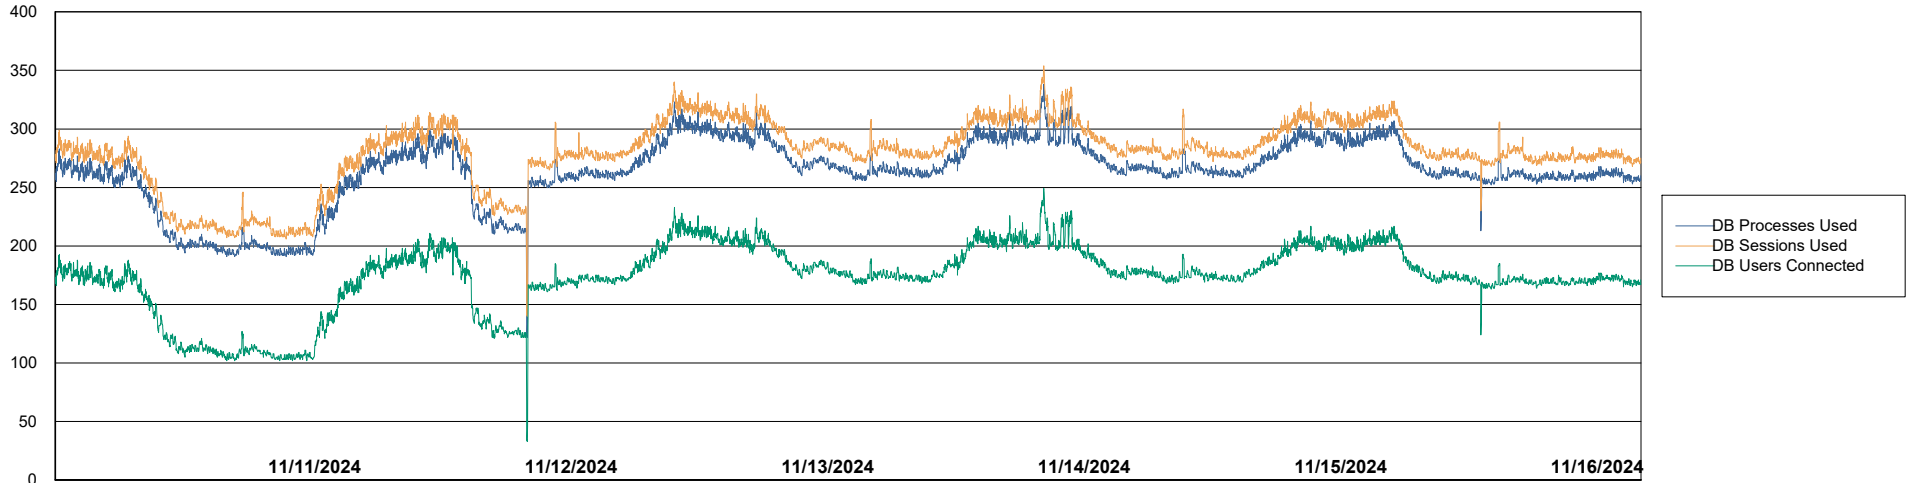

Weekly SLA Customer Report

Customer LTS(CleanLease)_Production
Database ID 126

Database Performance LTS_PRD_CLSABSBI01_ABS1

Weekly SLA Customer Report

Customer LTS(CleanLease)_Production
Database ID 126

Database Performance LTS_PRD_CLSABSD01_ABS1