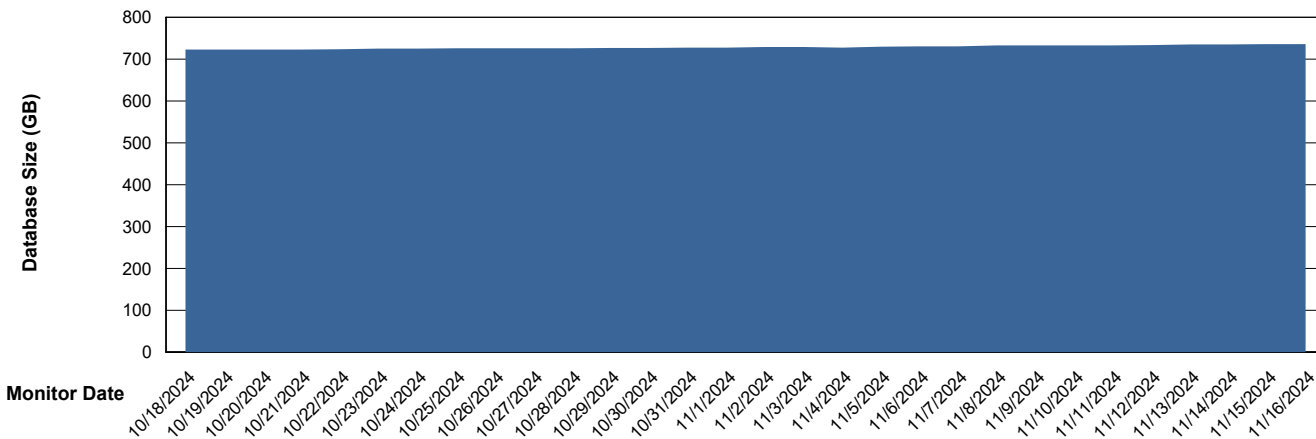

DATABASE SIZE LTS_PRD_CLSABSBI01_ABS1

Database growth over last month