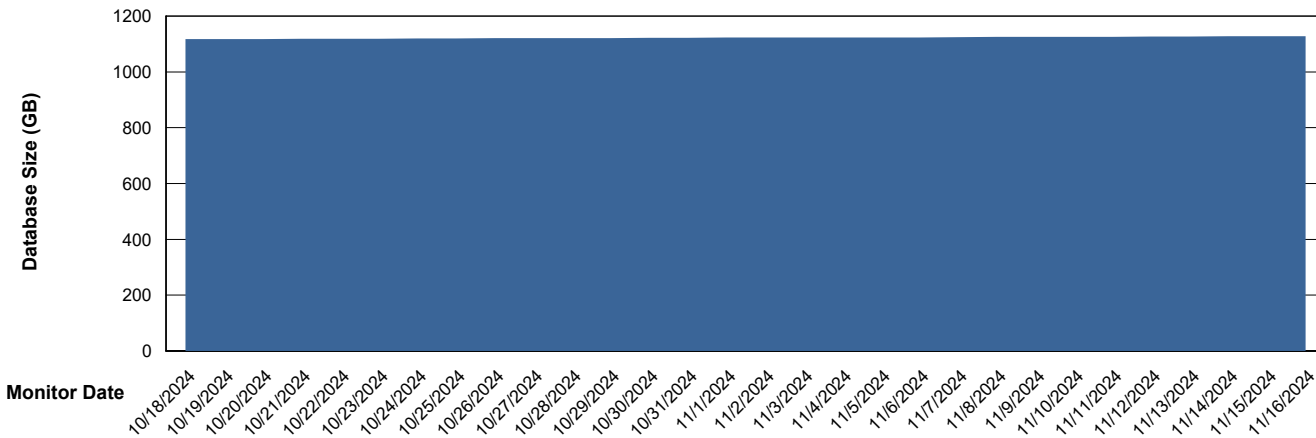

Customer LTS(CleanLease)_Production
Database ID 126

DATABASE SIZE LTS_PRD_CLSABSBI01_ABS1

Database growth over last month

DATABASE SIZE LTS_PRD_CLSABSDB01_ABS1

Database growth over last month

Weekly SLA Customer Report