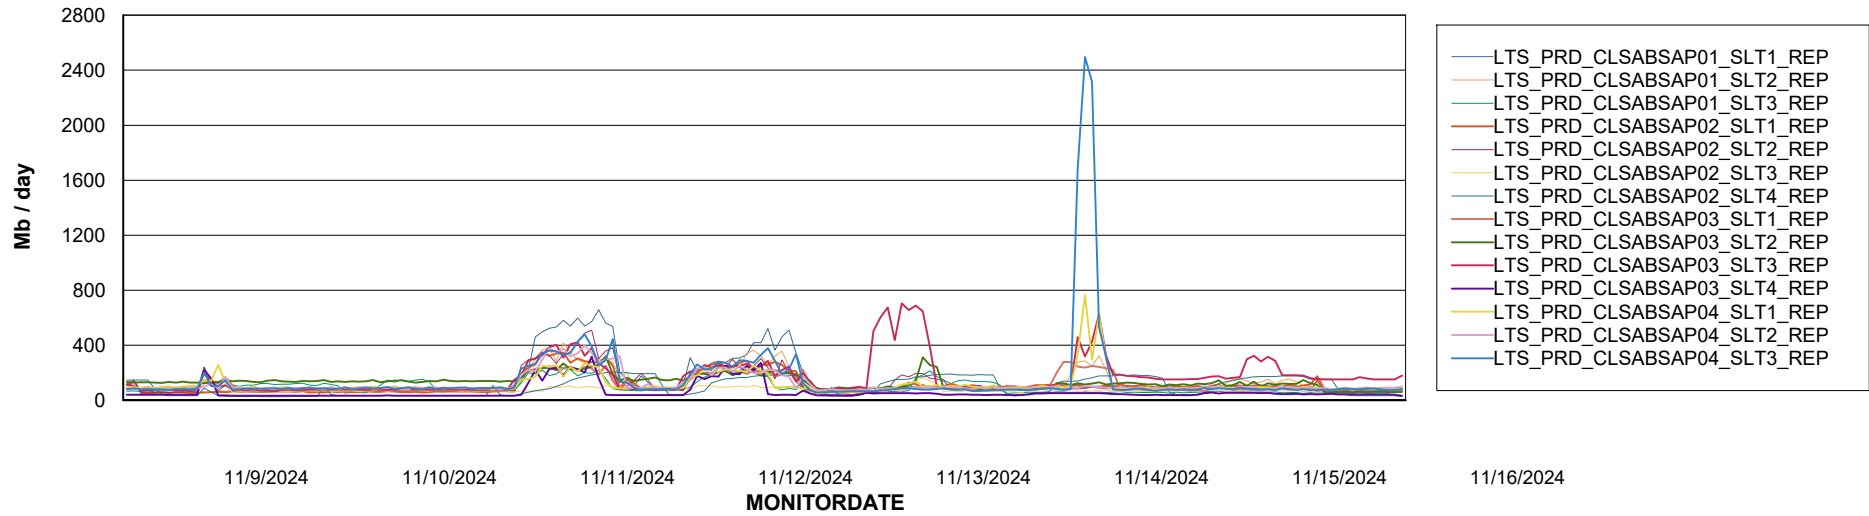

ABSSolute Application ReportServer Services

Avg memory used per ReportServer Service