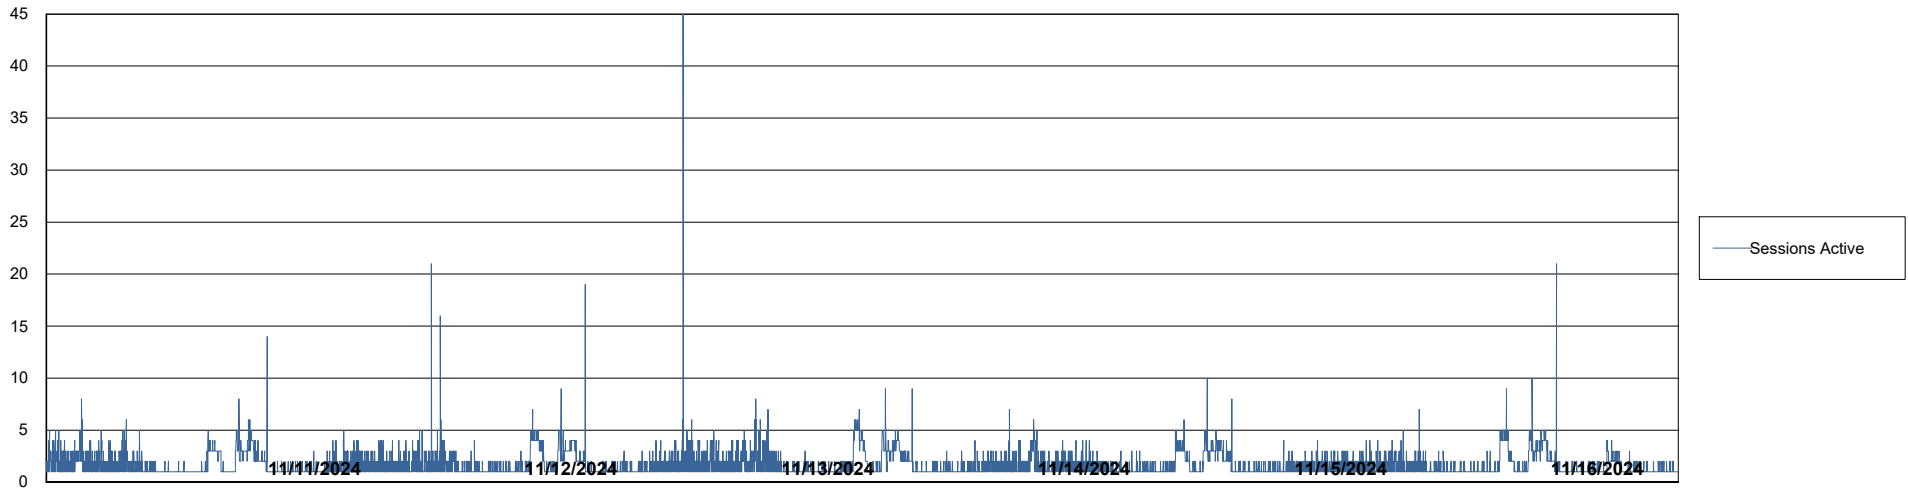

Weekly SLA Customer Report

Customer LTS(CleanLease)_Production
Database ID 126

Database Performance LTS_PRD_CLSABSBI01_ABS1

Weekly SLA Customer Report

Customer LTS(CleanLease)_Production
Database ID 126

Database Performance LTS_PRD_CLSABSD01_ABS1