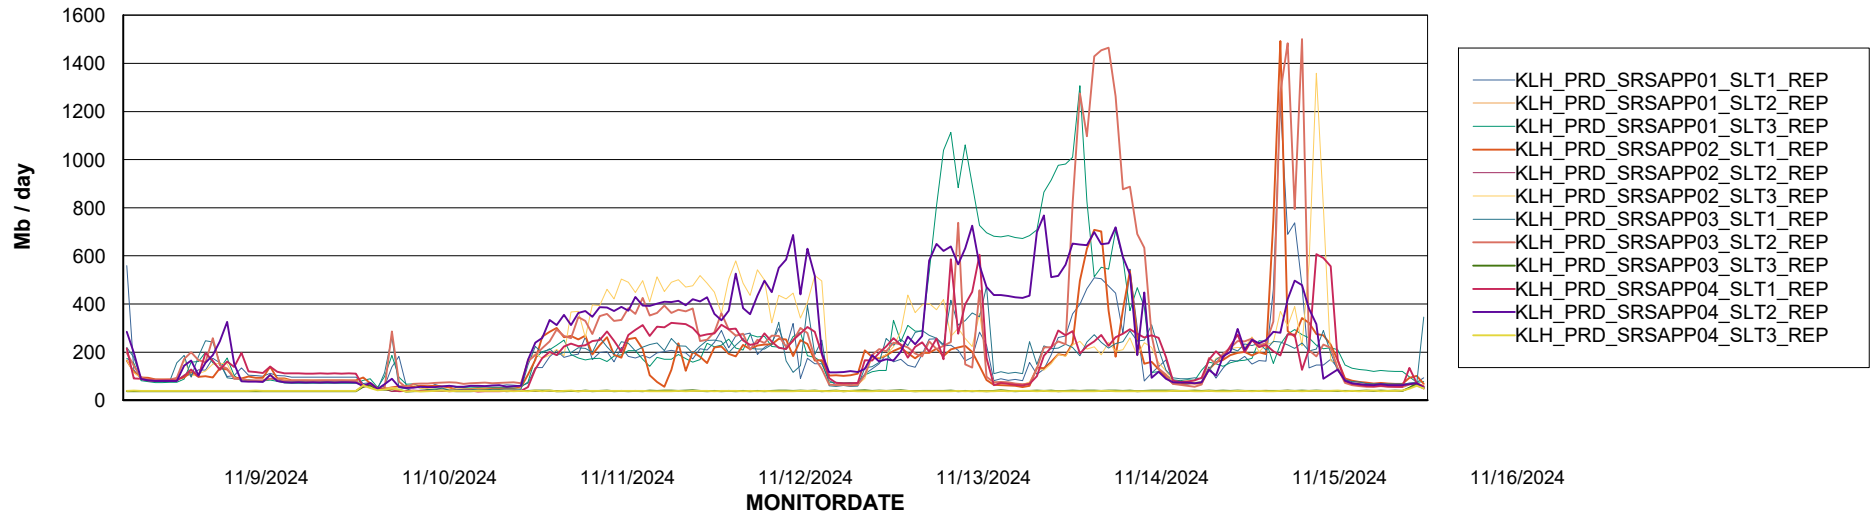

ABSSolute Application ReportServer Services

Avg memory used per ReportServer Service