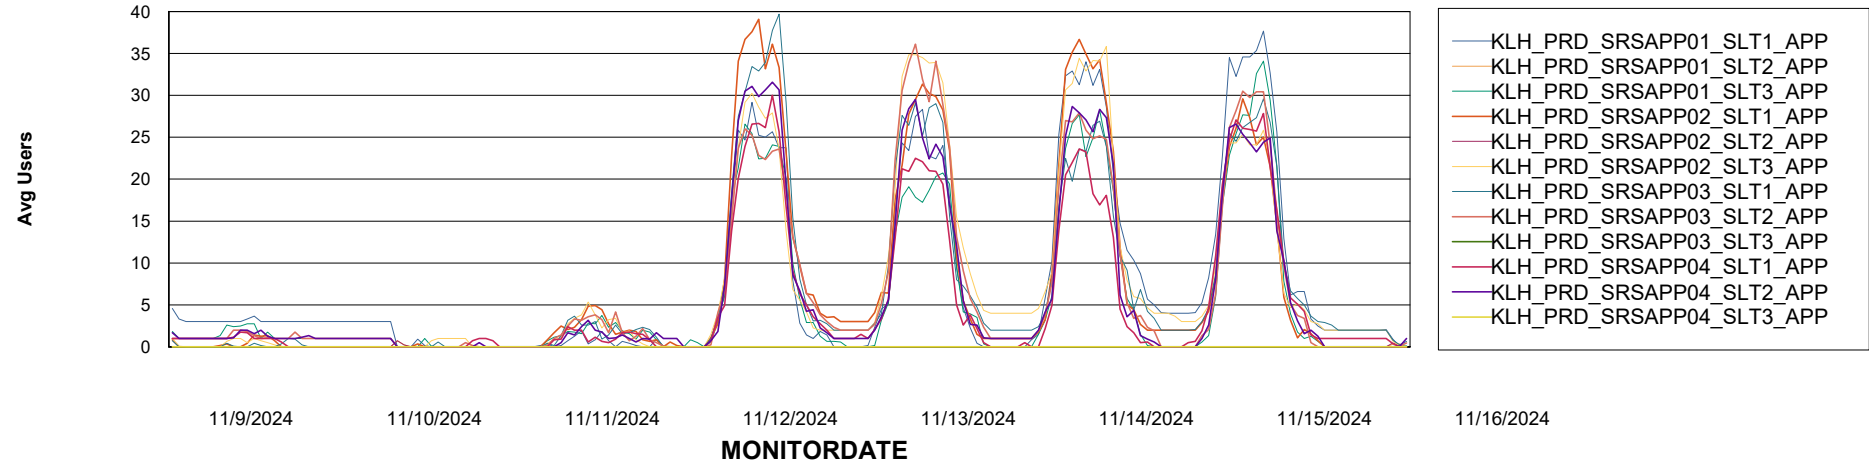

Weekly SLA Customer Report

Customer KLH_Production (24/7)
Database ID 139

ABSSolute Application Server Services

Avg memory used per ABS Server Service

Avg users per day per ABS server

Weekly SLA Customer Report