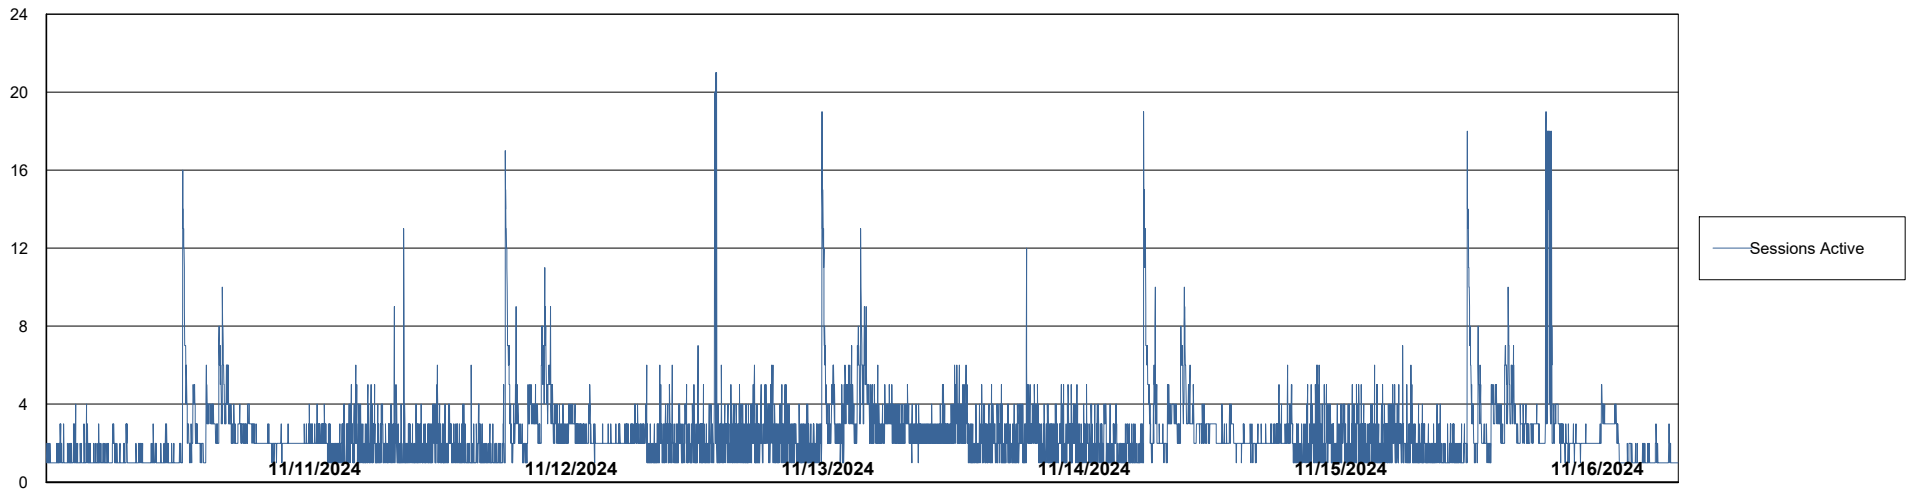

Weekly SLA Customer Report

Customer KLH_Production (24/7)
Database ID 139

Database Performance KLH_PRD_SRSBIDB01_ABS1

Weekly SLA Customer Report

Customer KLH_Production (24/7)
Database ID 139

Database Performance KLH_PRD_SRSDDB01_ABS1