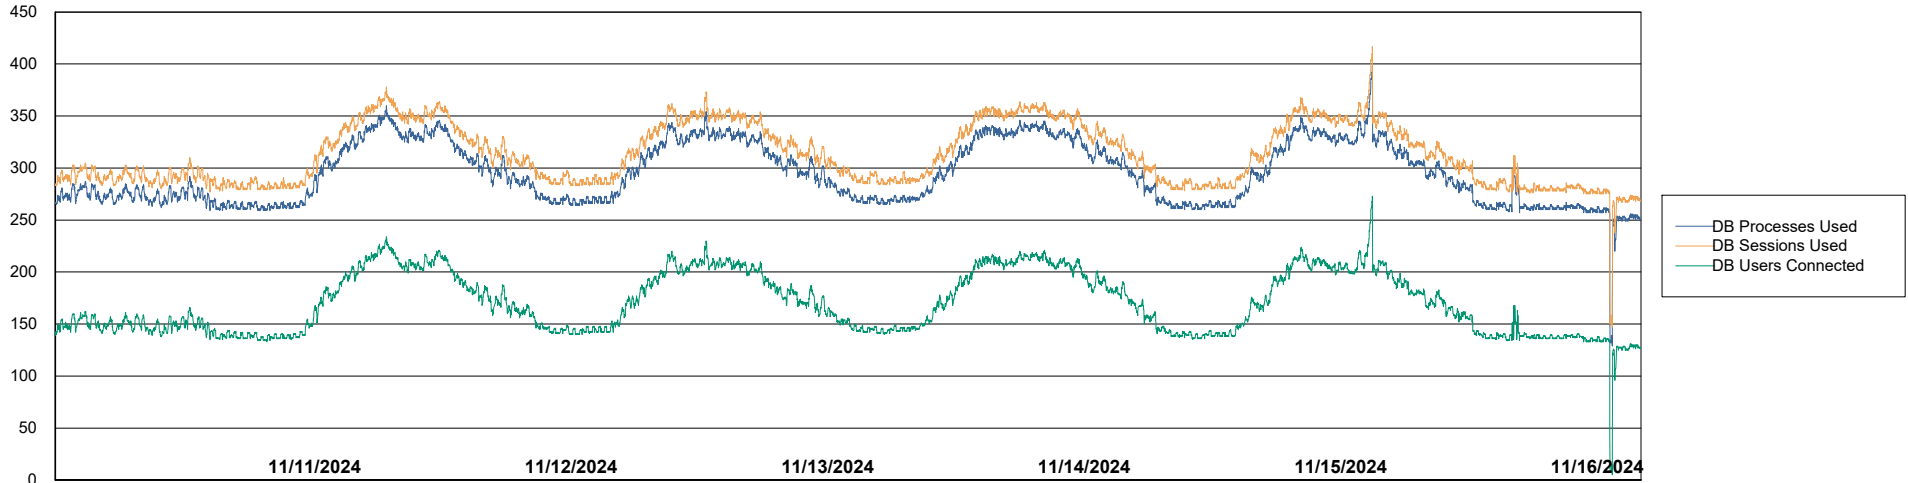

Weekly SLA Customer Report

Customer KLH_Production (24/7)
Database ID 139

Database Performance KLH_PRD_SRSBIDB01_ABS1

Weekly SLA Customer Report

Customer KLH_Production (24/7)
Database ID 139

Database Performance KLH_PRD_SRSDDB01_ABS1