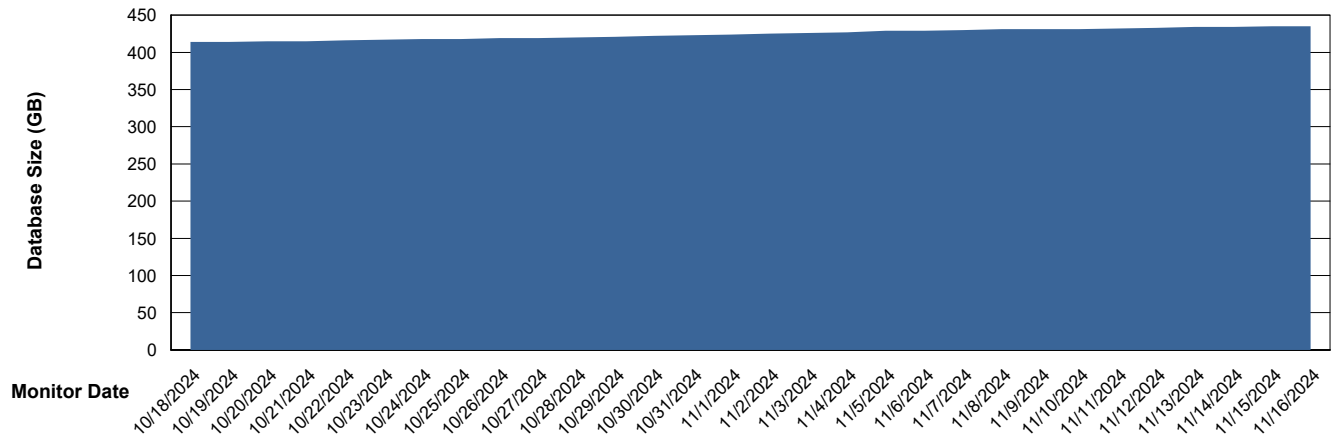

Customer KLH_Production (24/7)
Database ID 139

DATABASE SIZE KLH_PRD_SRSBIDB01_ABS1

Database growth over last month

DATABASE SIZE KLH_PRD_SRSDB01_ABS1

Database growth over last month

Weekly SLA Customer Report