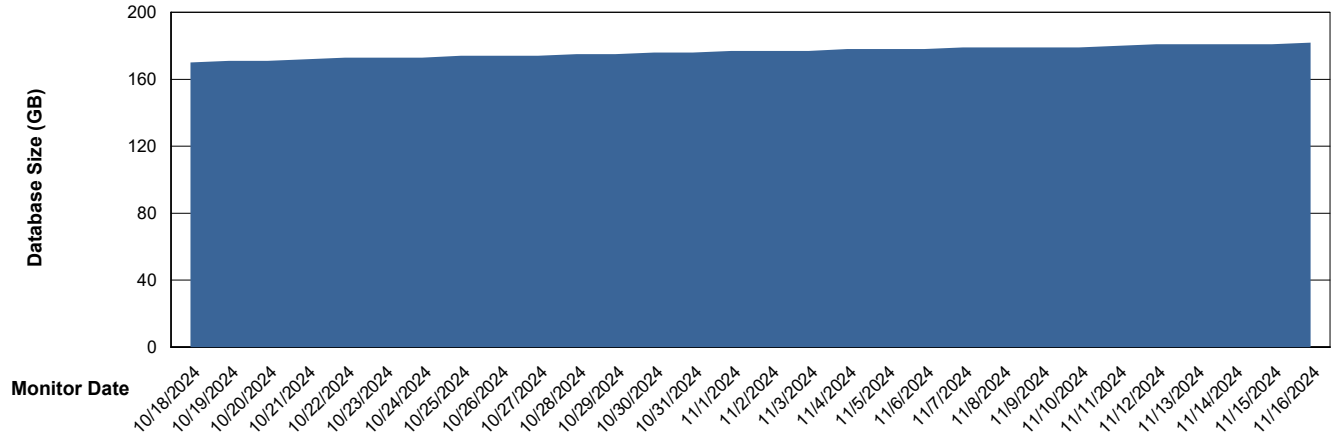

Weekly SLA Customer Report

Customer KLH_Production (24/7)
Database ID 139

Database Performance KLH_PRD_SRSD02_HSBABS1

DB Processes Max 4
DB Processes Max 1,000
DB Processes Max 0

Weekly SLA Customer Report

Customer KLH_Production (24/7)
Database ID 139

DATABASE SIZE KLH_PRD_SRSBIDB01_ABS1

Database growth over last month

DATABASE SIZE KLH_PRD_SRSDB01_ABS1

Database growth over last month

Weekly SLA Customer Report