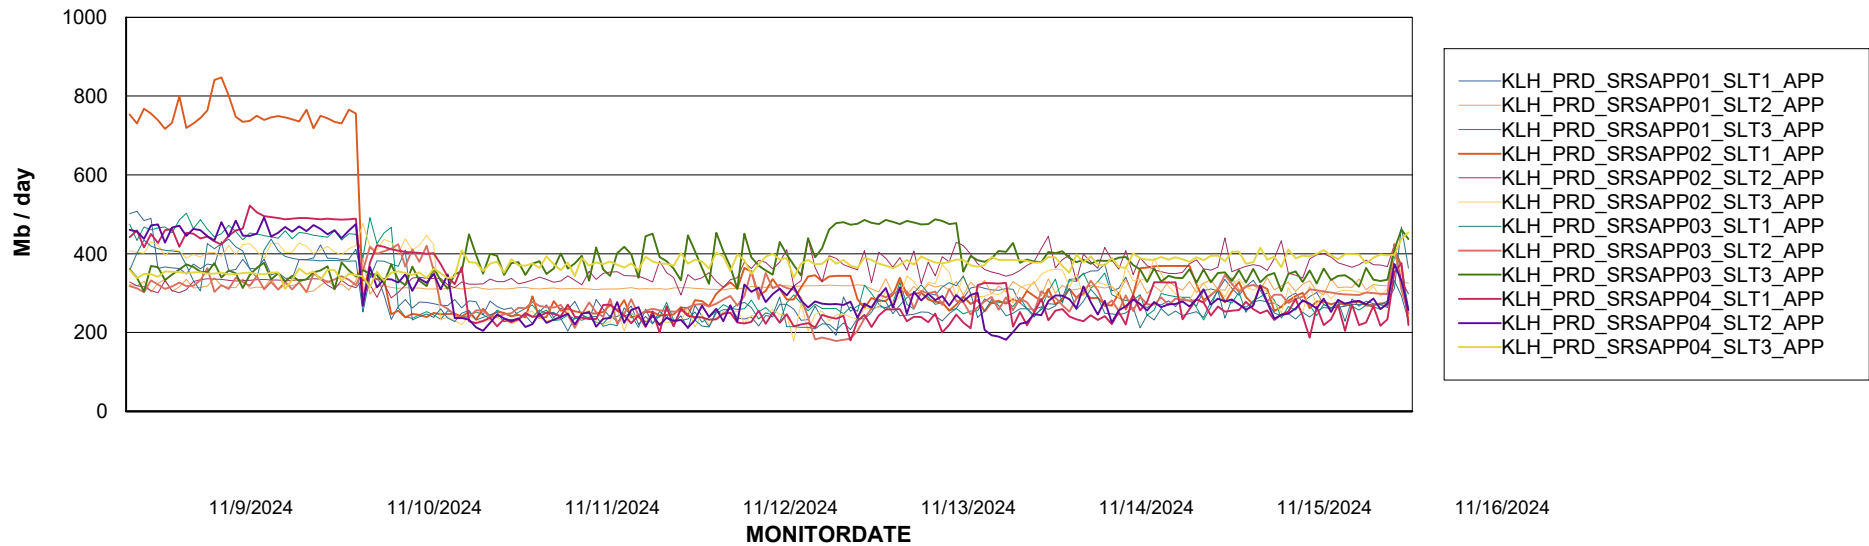

ABSSolute Application Server Services

Avg memory used per ABS Server Service