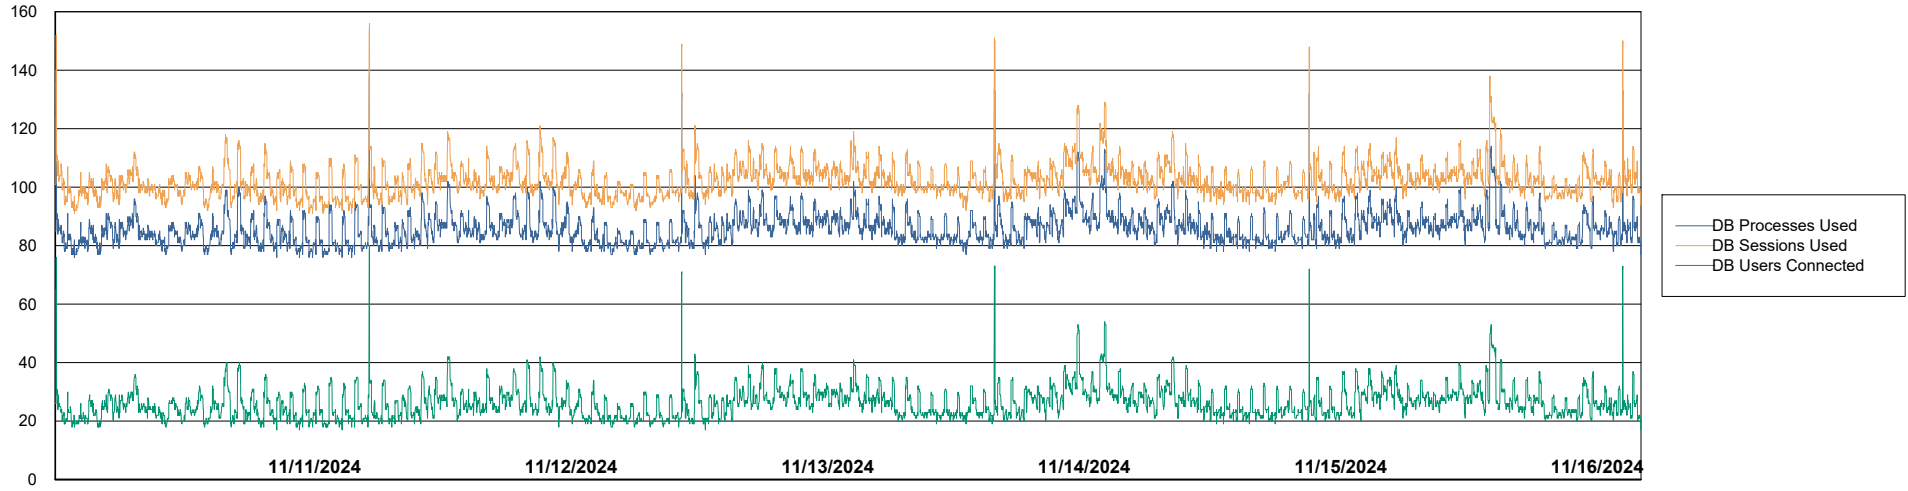

Database Performance KBR-BI-TOR_PROD_ABS1