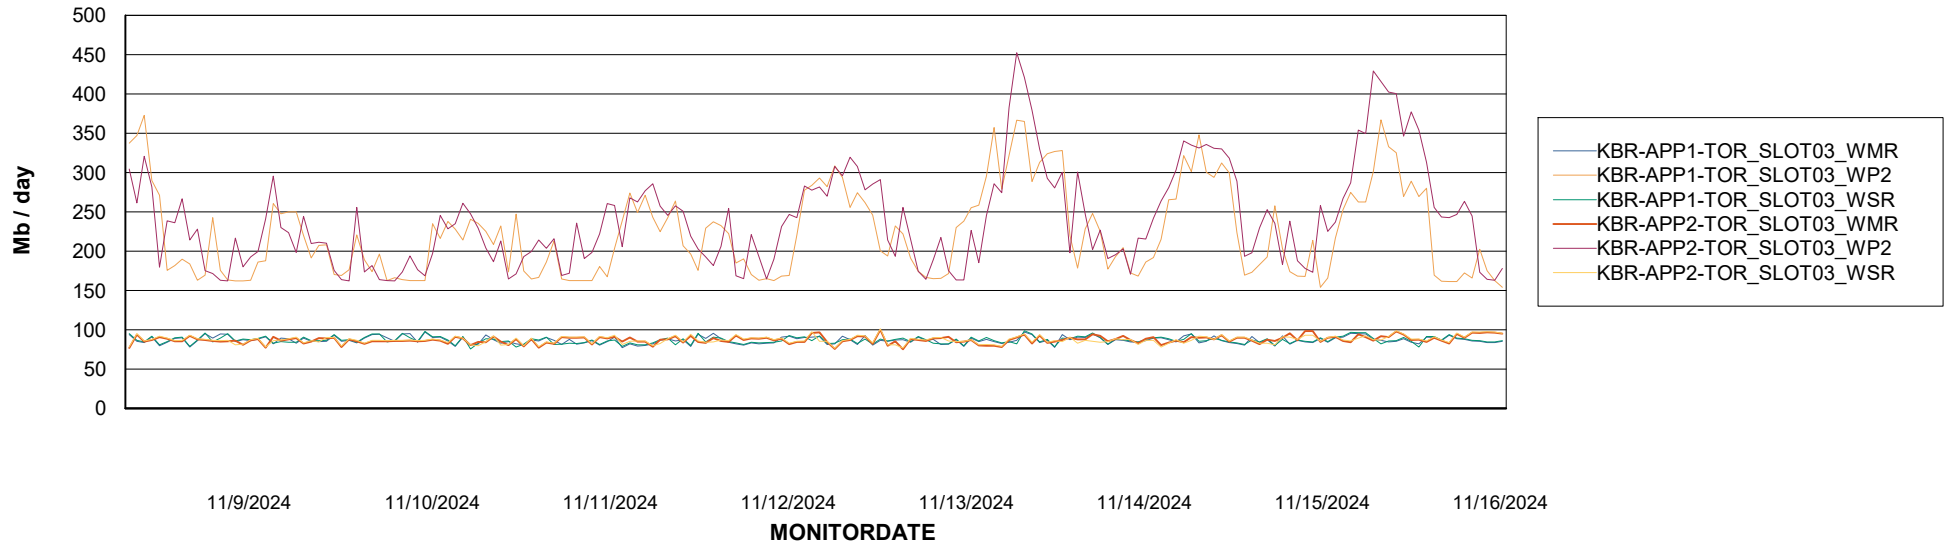

ABSolute Web Component Services

Avg memory used per ABS Web component