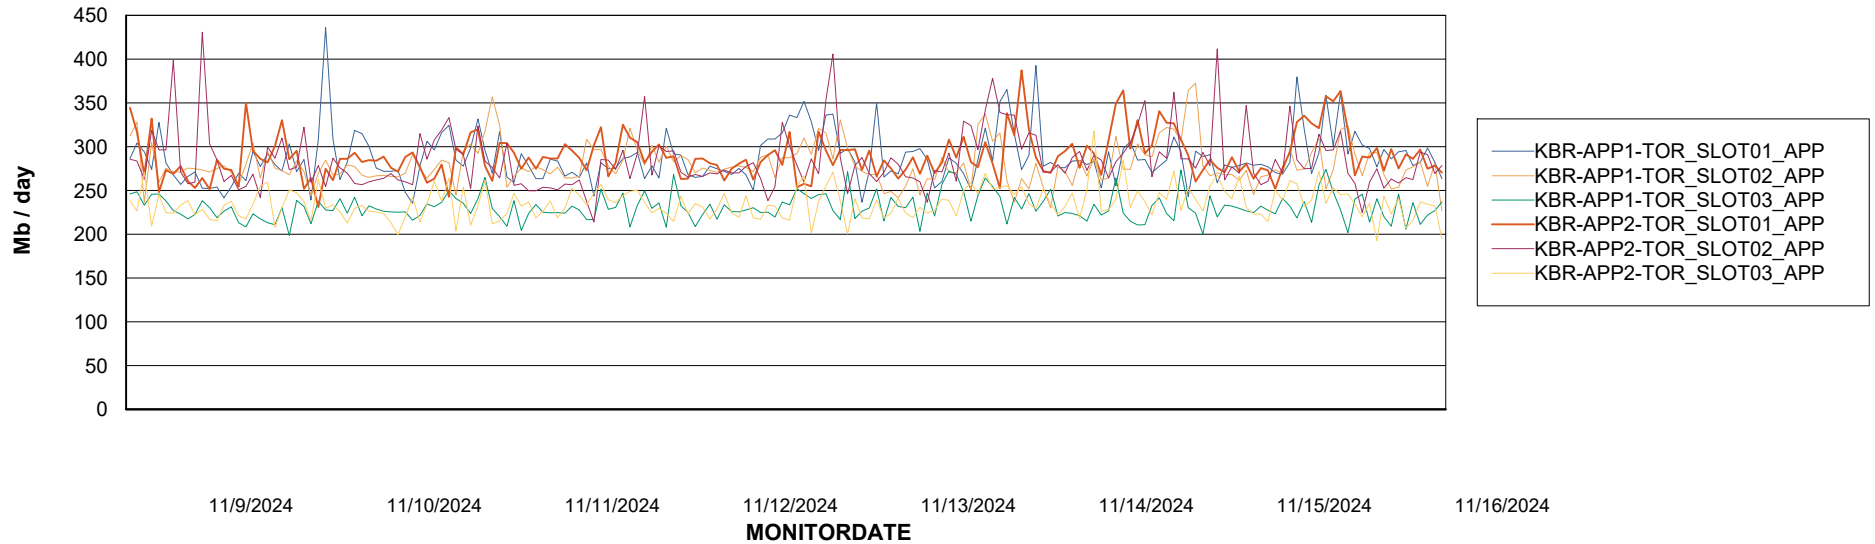

ABSSolute Application Server Services

Avg memory used per ABS Server Service