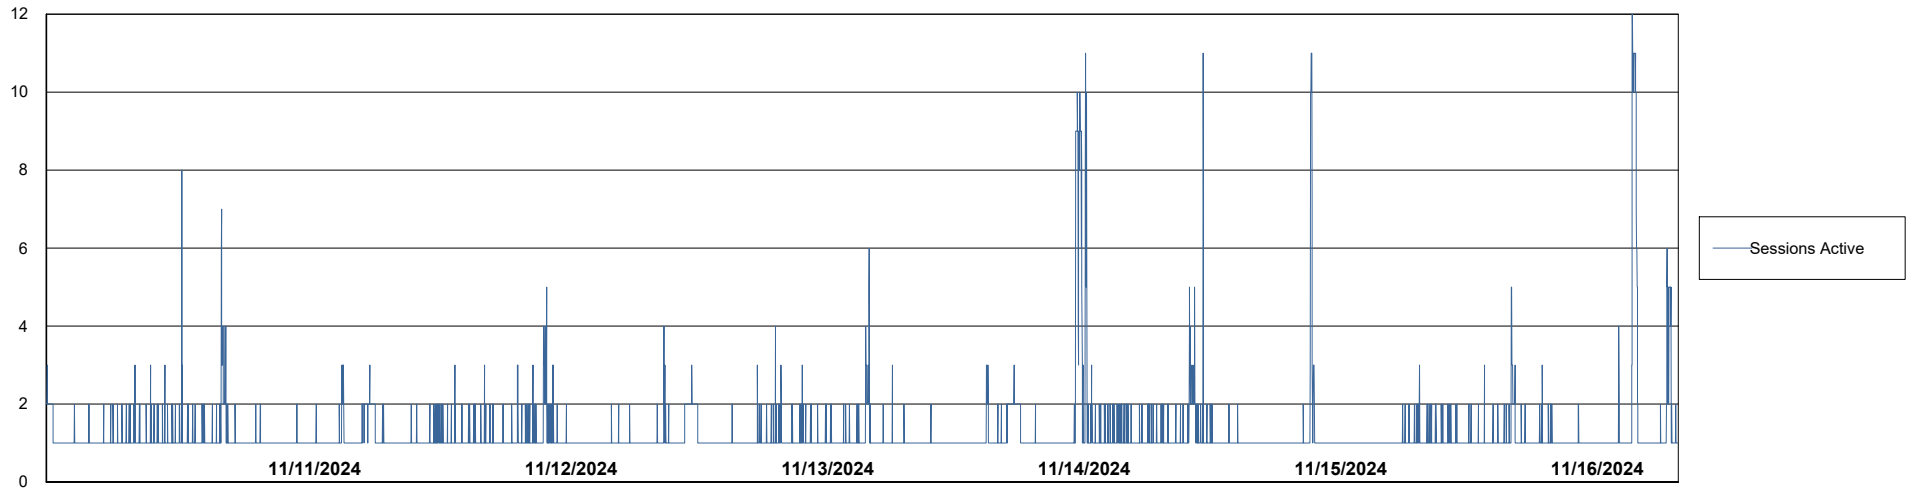

Database Performance KBR-DBS1-TOR_PROD_ABS1