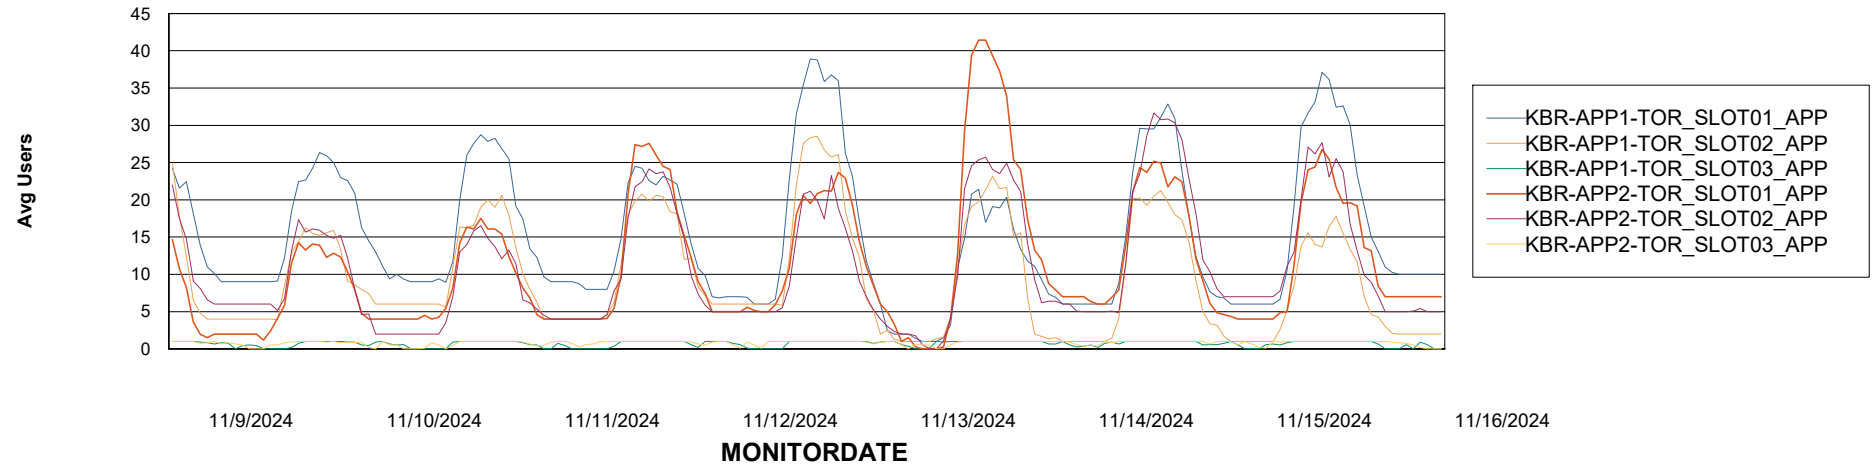

Avg users per day per ABS server