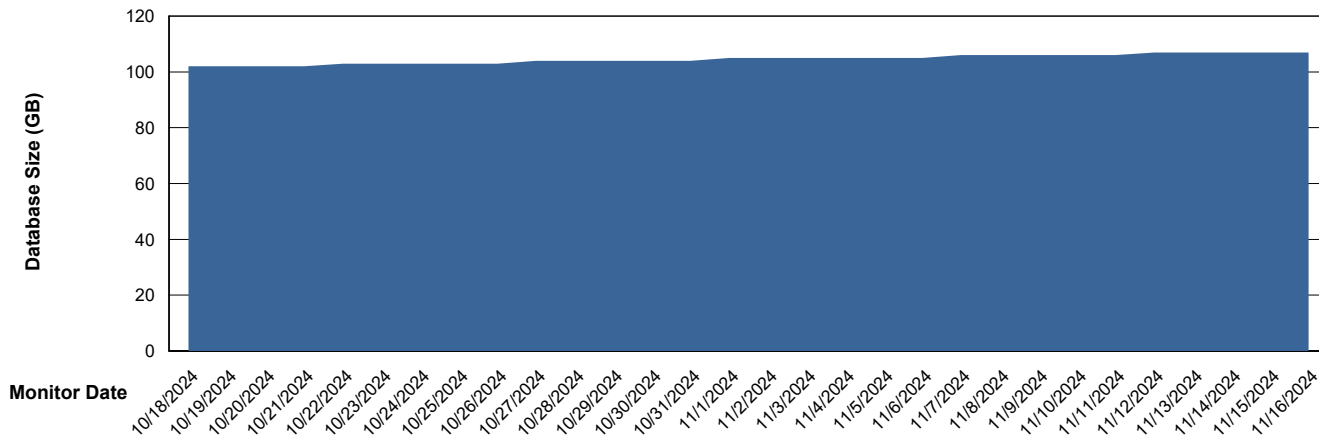

DATABASE SIZE KBR-DBS1-TOR_PROD_ABS1

Database growth over last month