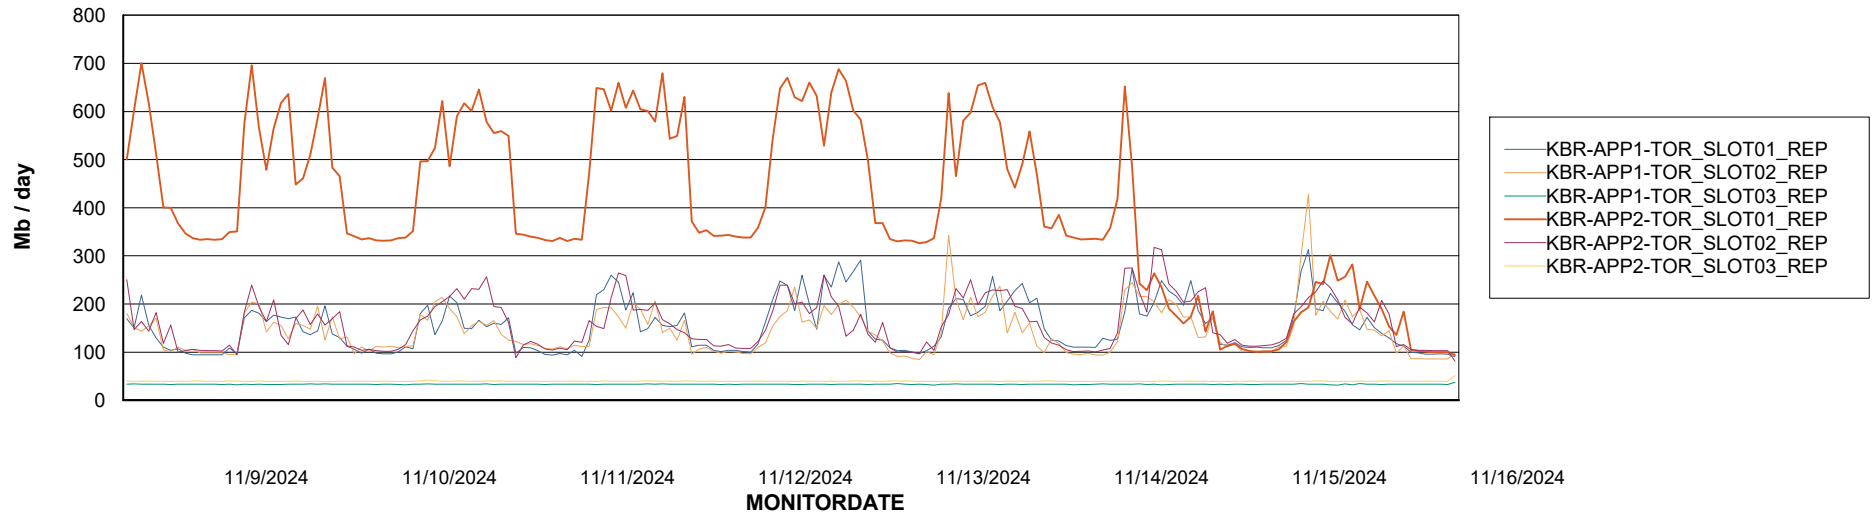

ABSSolute Application ReportServer Services

Avg memory used per ReportServer Service