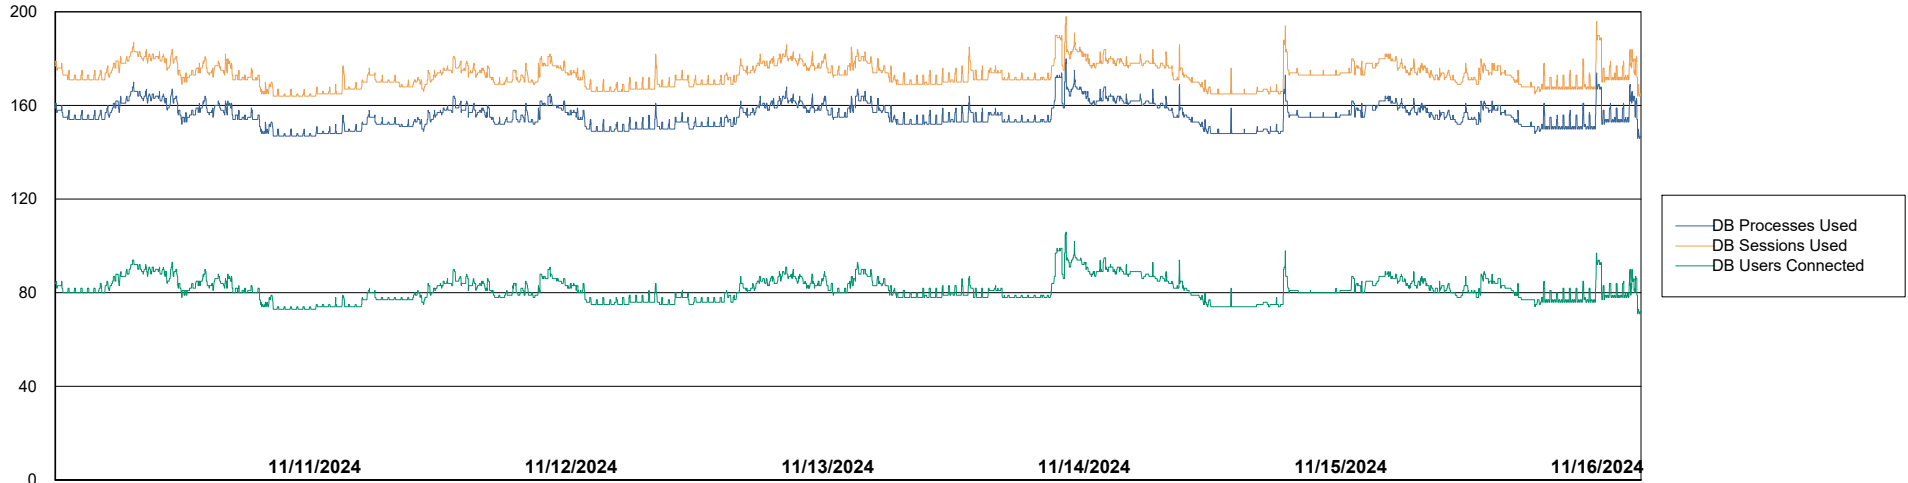

Database Performance KBR-DBS1-TOR_PROD_ABS1