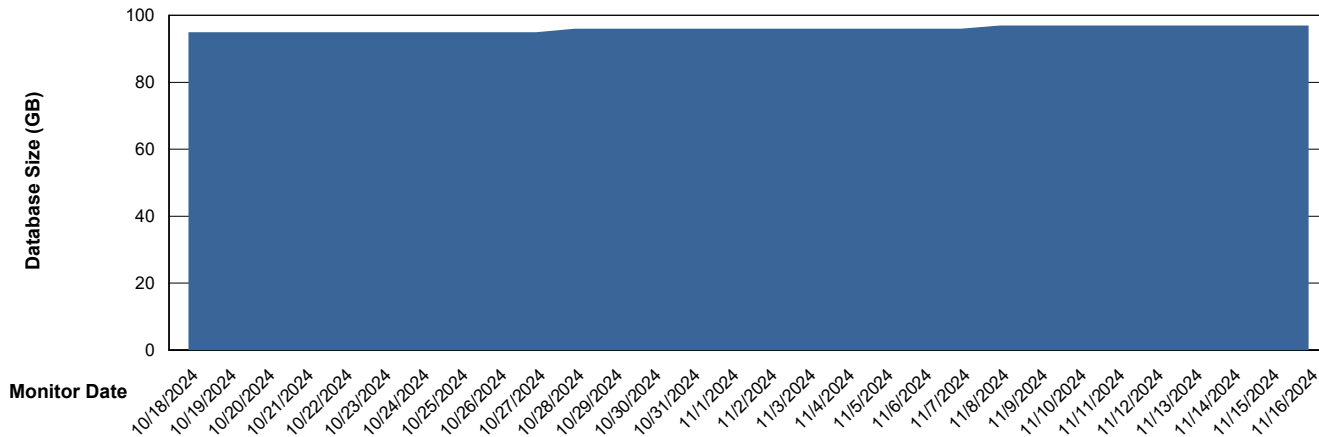

DATABASE SIZE KBR-BI-TOR_PROD_ABS1

Database growth over last month