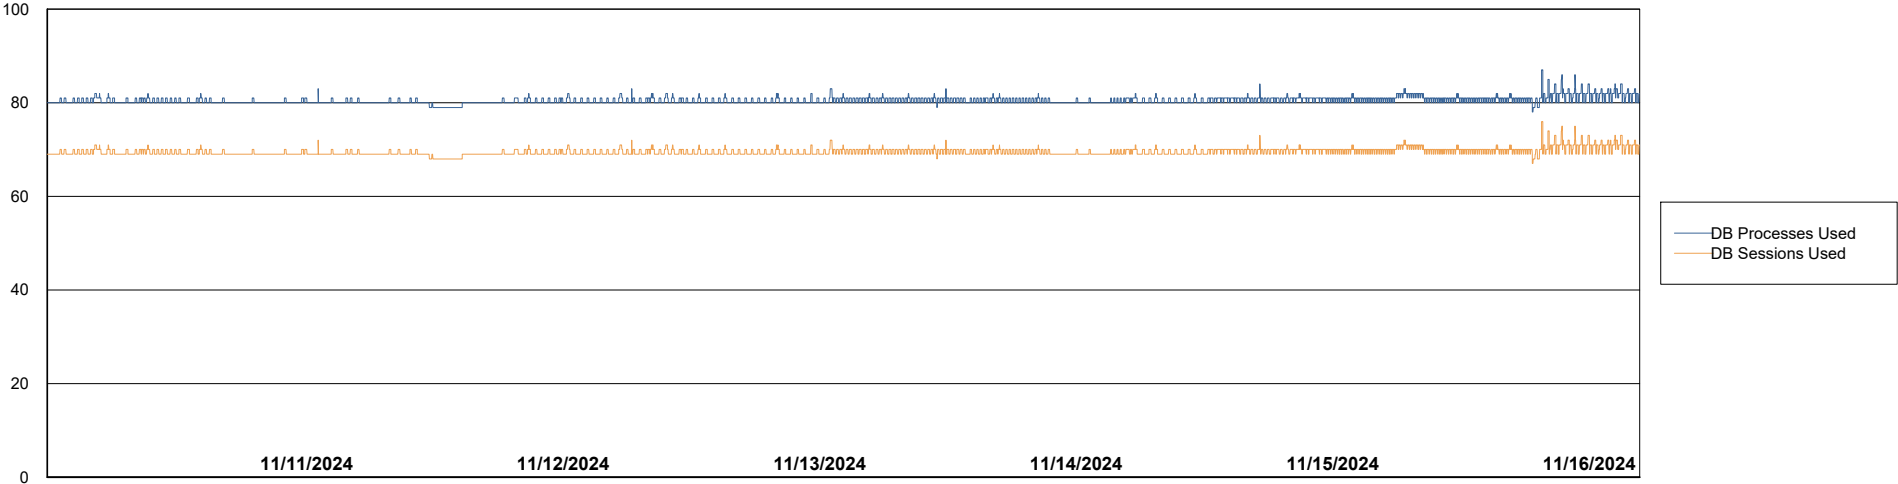

# Weekly SLA Customer Report

Customer KBR OCI TOR Production  
Database ID 200

Database Performance KBR-DBS2-TOR\_PROD\_HSBABS1

DB Processes Max 1,000  
DB Processes Max 0  
DB Processes Max 4