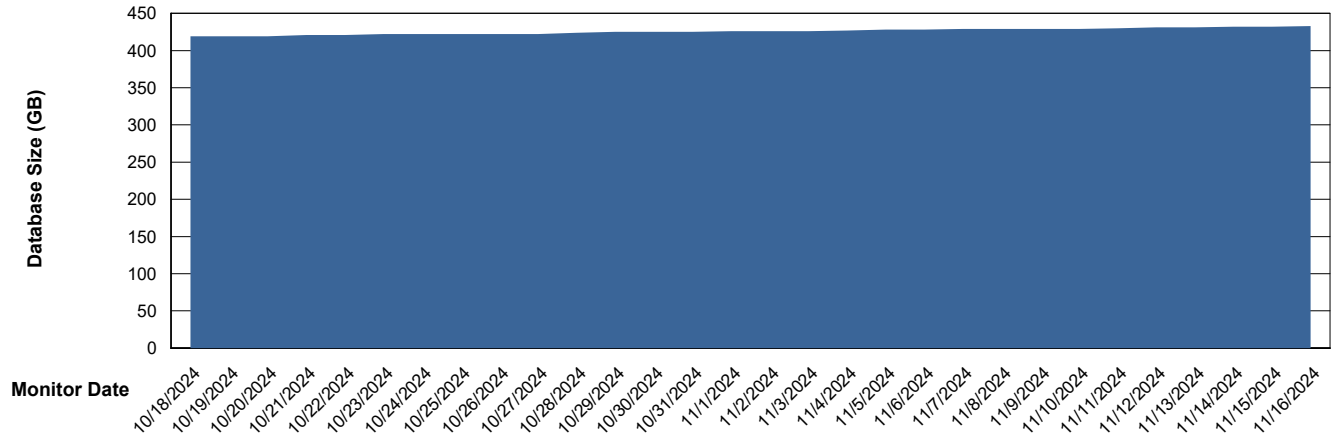

DB Processes Max 4
DB Processes Max 1,000
DB Processes Max 0

Weekly SLA Customer Report

Customer JSG_Production (24/7)
Database ID 102

Database Performance JSG_PRD_RIKER_DB_HSBABS1

Weekly SLA Customer Report

Customer JSG_Production (24/7)
Database ID 102

DATABASE SIZE JSG_PRD_BASHIR_DB_ABS1

Database growth over last month

DATABASE SIZE JSG_PRD_RIKER_DB_HSBABS1

Database growth over last month

Weekly SLA Customer Report