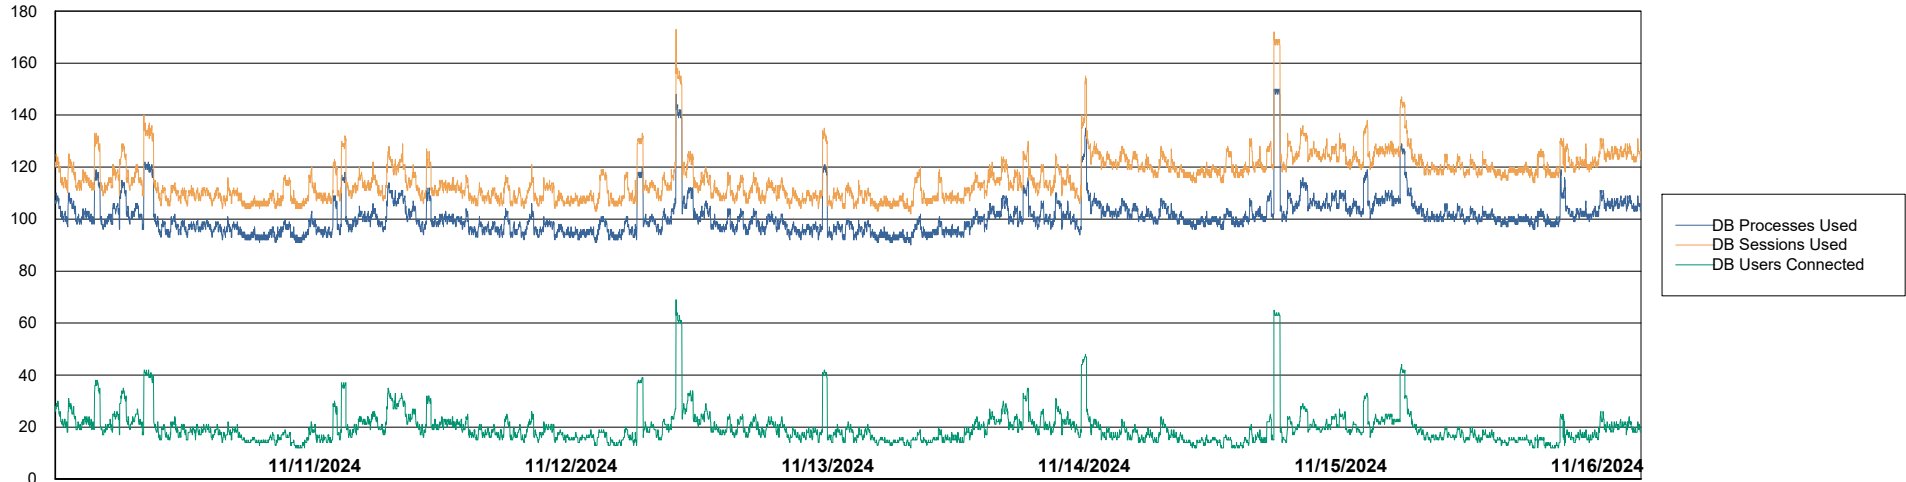

Database Performance JSG_PRD_BASHIR_DB_ABS1