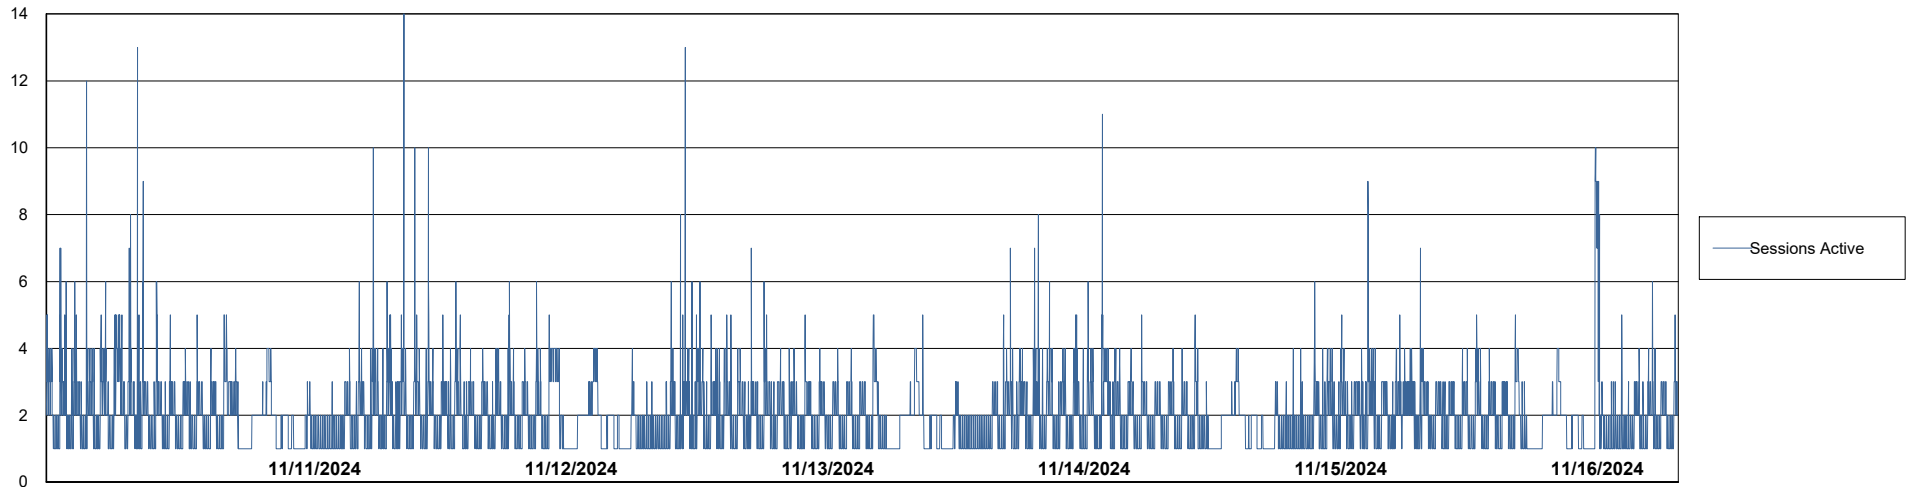

Weekly SLA Customer Report

Customer JSG_Production (24/7)
 Database ID 102

Harddisk Usage JSG_PRD_WORF

	Free disk space on C: (%)	Total disk space on C: (Gb)	Used disk space on C: (Gb)
11/16/2024	53	149	70
11/15/2024	54	149	69
11/14/2024	54	149	69
11/13/2024	54	149	69
11/12/2024	54	149	69
11/11/2024	54	149	69
11/10/2024	54	149	69

Weekly SLA Customer Report

Customer JSG_Production (24/7)
Database ID 102

Database Performance JSG_PRD_BASHIR_DB_ABS1

Weekly SLA Customer Report

Customer JSG_Production (24/7)
Database ID 102

Database Performance JSG_PRD_PICARD_DB_ABS1