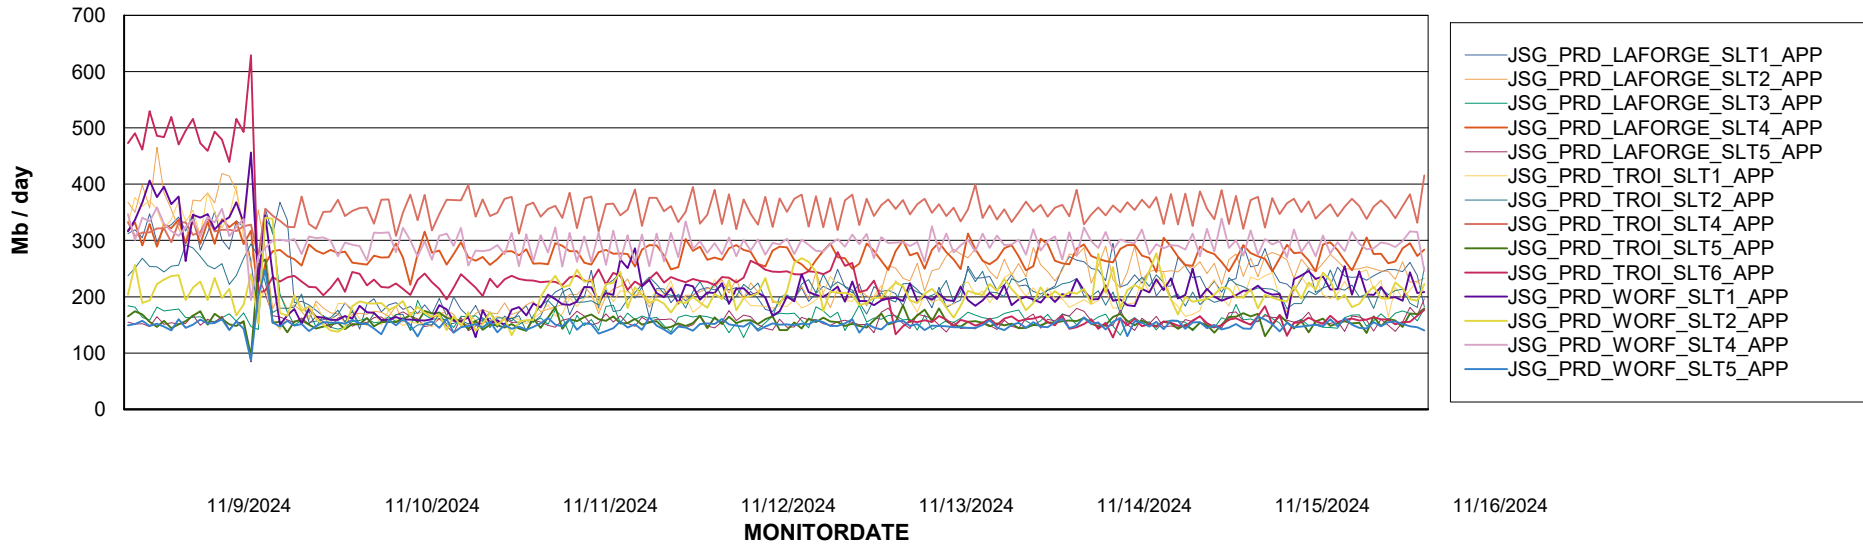

ABSSolute Application Server Services

Avg memory used per ABS Server Service