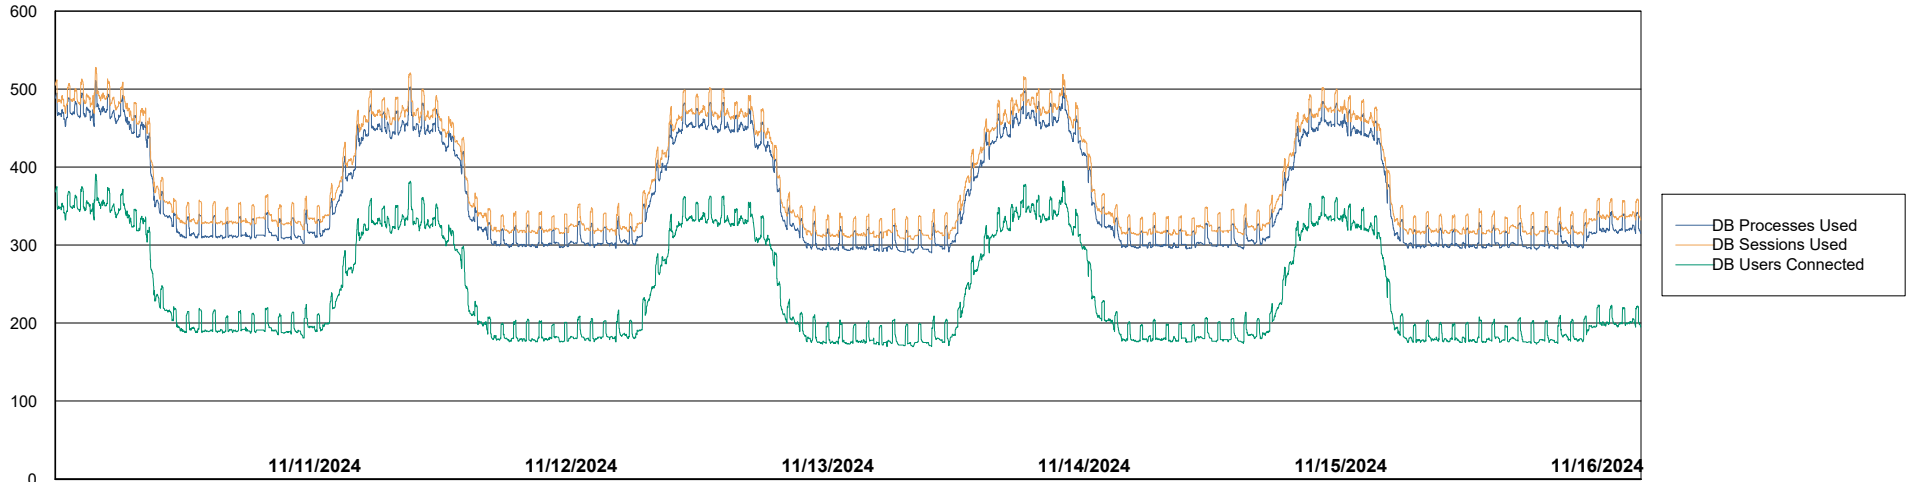

DB Processes Max 4
DB Processes Max 1,000
DB Processes Max 0

Weekly SLA Customer Report

Customer JSG_Production (24/7)
Database ID 102

Database Performance JSG_PRD_RIKER_DB_HSBABS1

Weekly SLA Customer Report