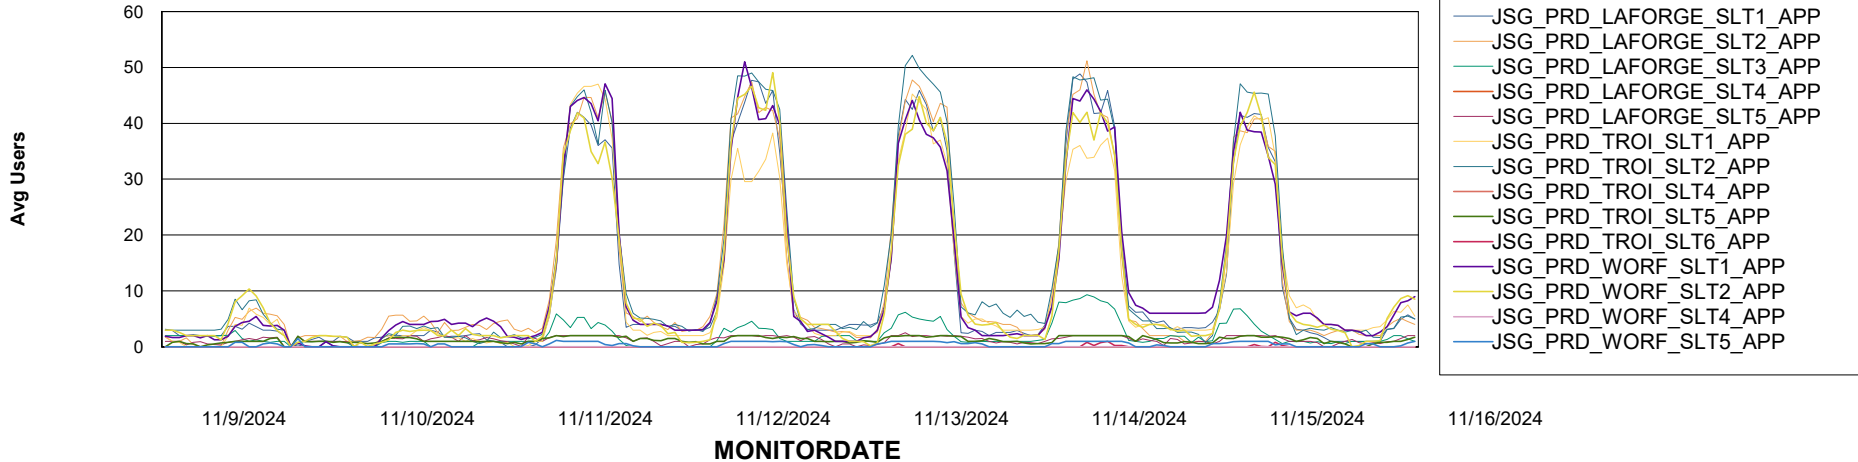

Avg users per day per ABS server