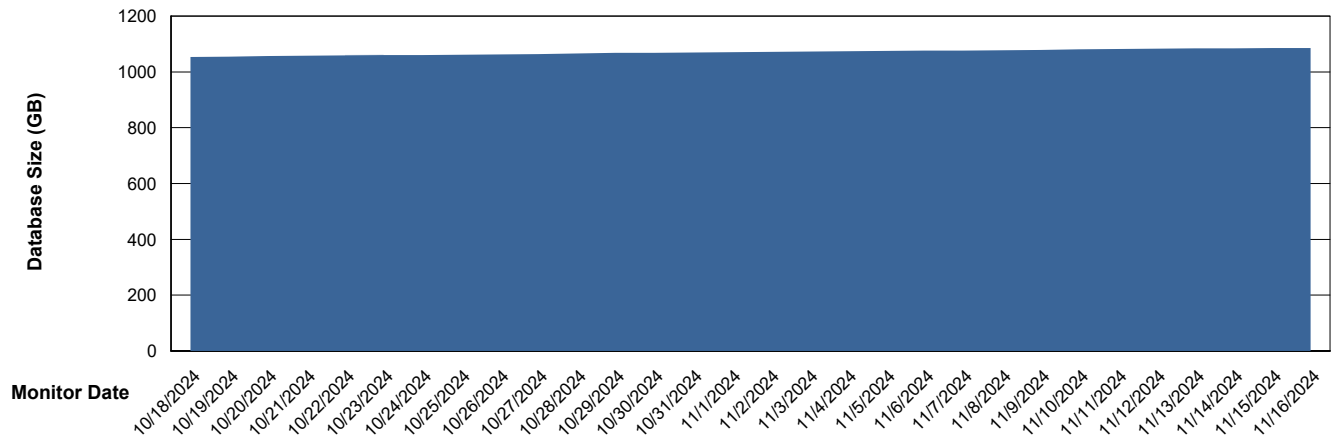

Customer JSG_Production (24/7)
Database ID 102

DATABASE SIZE JSG_PRD_BASHIR_DB_ABS1

Database growth over last month

DATABASE SIZE JSG_PRD_RIKER_DB_HSBABS1

Database growth over last month

Weekly SLA Customer Report