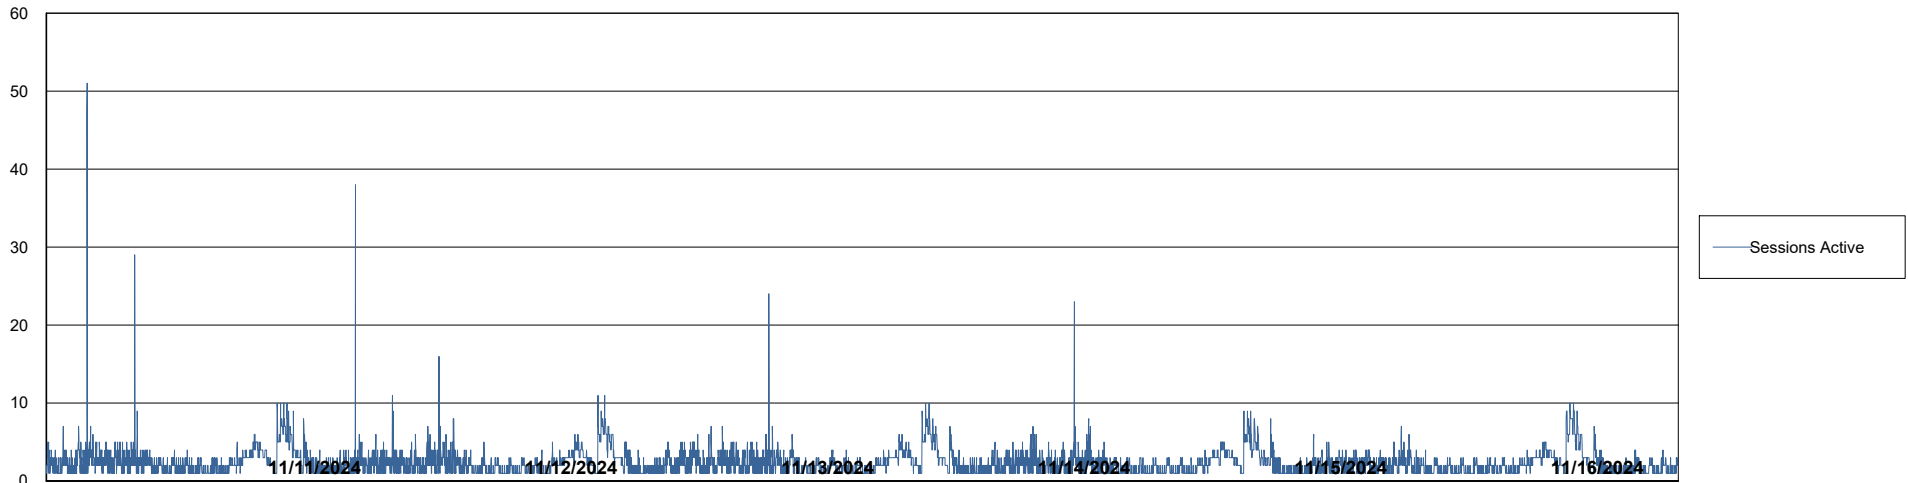

DB Processes Max 4
DB Processes Max 1,000
DB Processes Max 0

Weekly SLA Customer Report

Customer JSG_Production (24/7)
Database ID 102

Database Performance JSG_PRD_RIKER_DB_HSBABS1

Weekly SLA Customer Report