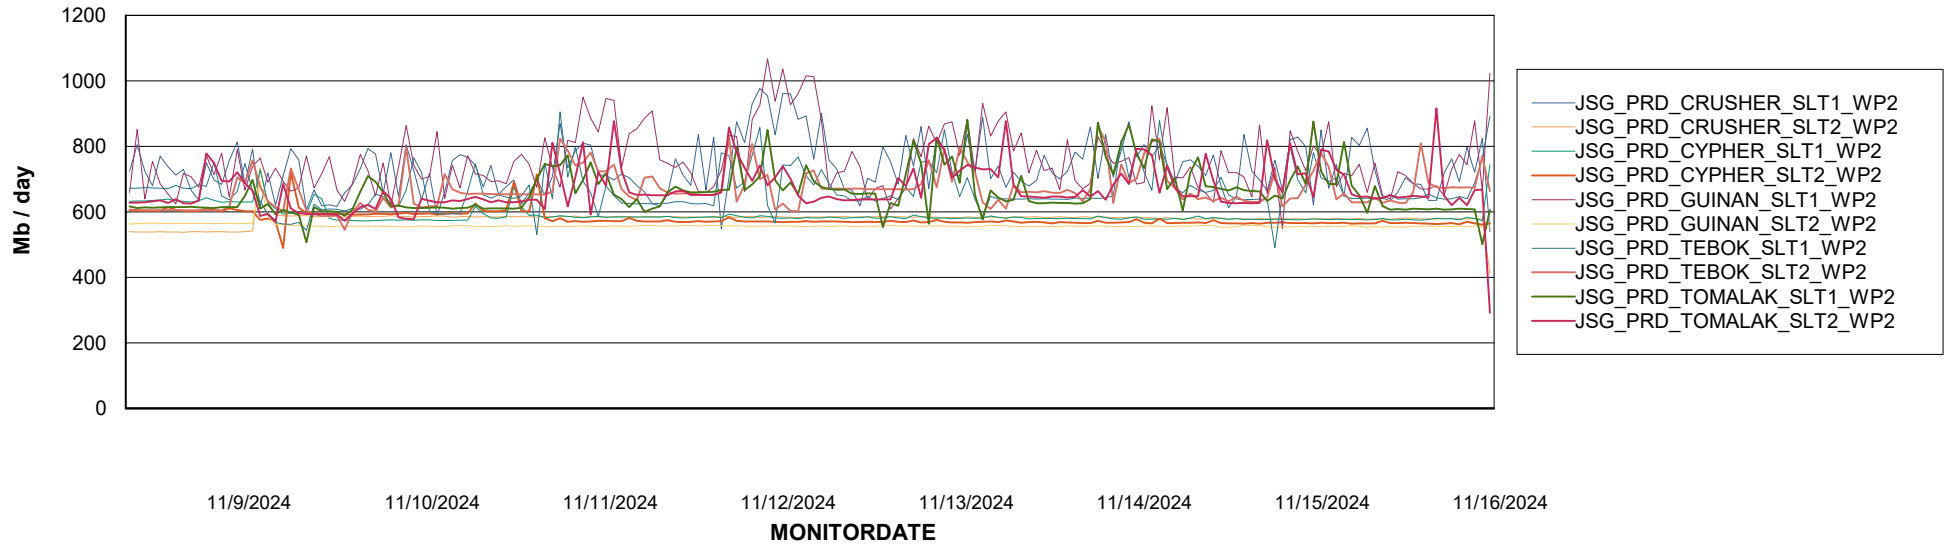

ABSSolute Web Component Services

Avg memory used per ABS Web component