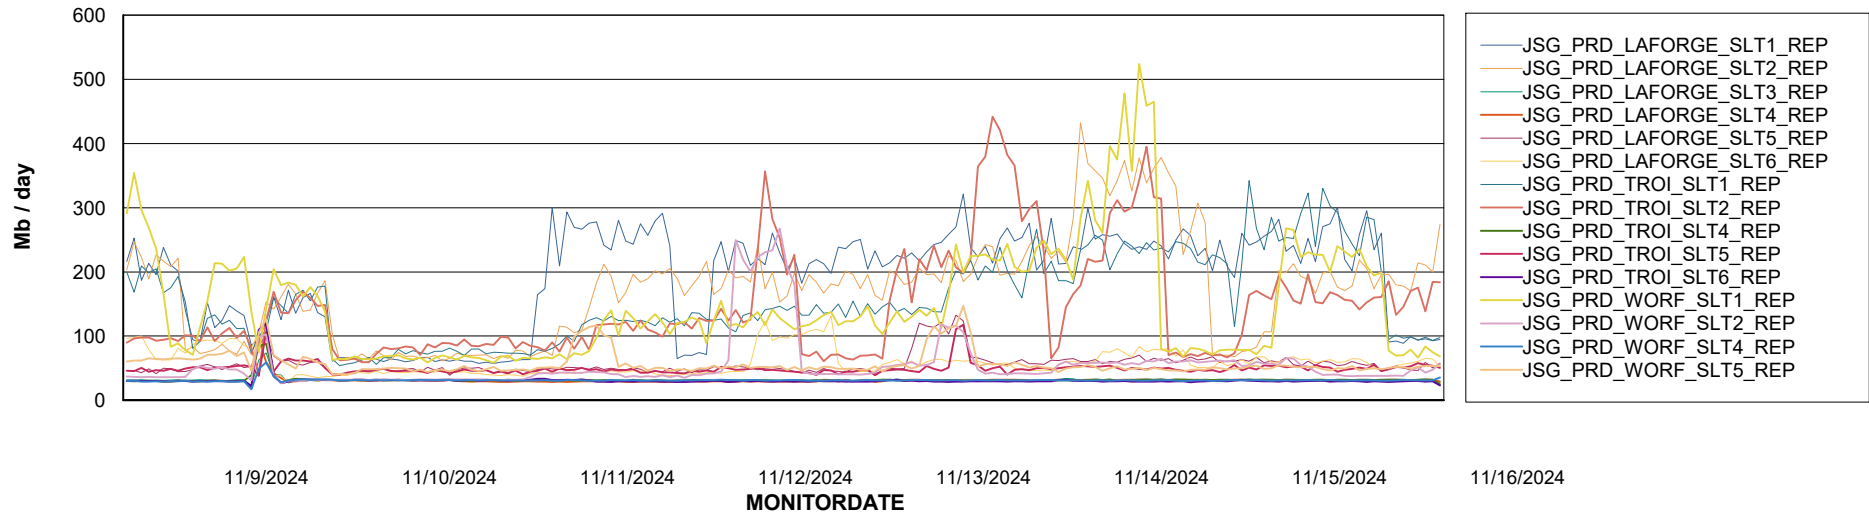

ABSSolute Application ReportServer Services

Avg memory used per ReportServer Service