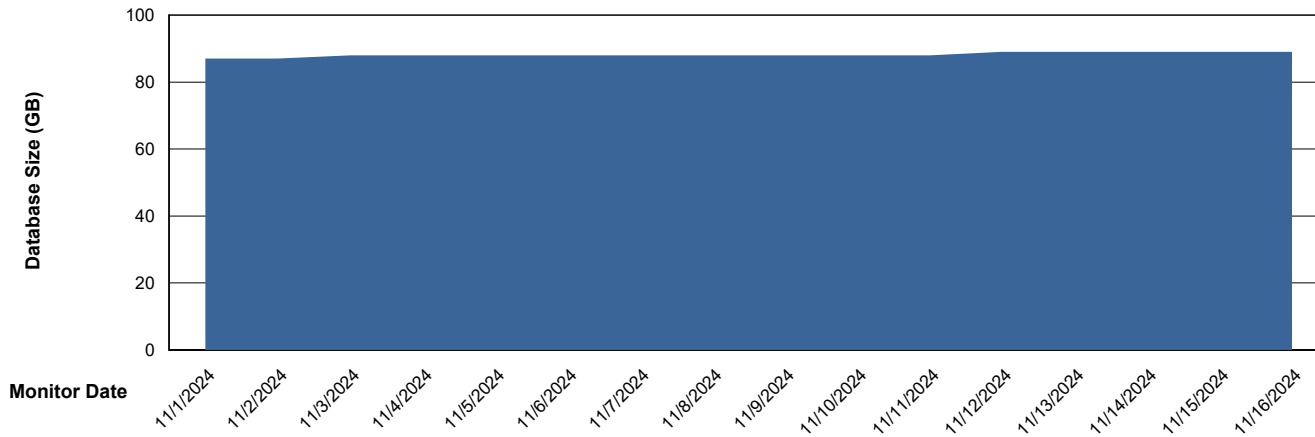

DATABASE SIZE HUE_PRD_S-ORABI2024_ABS1 (Future Live OAS)

Database growth over last month