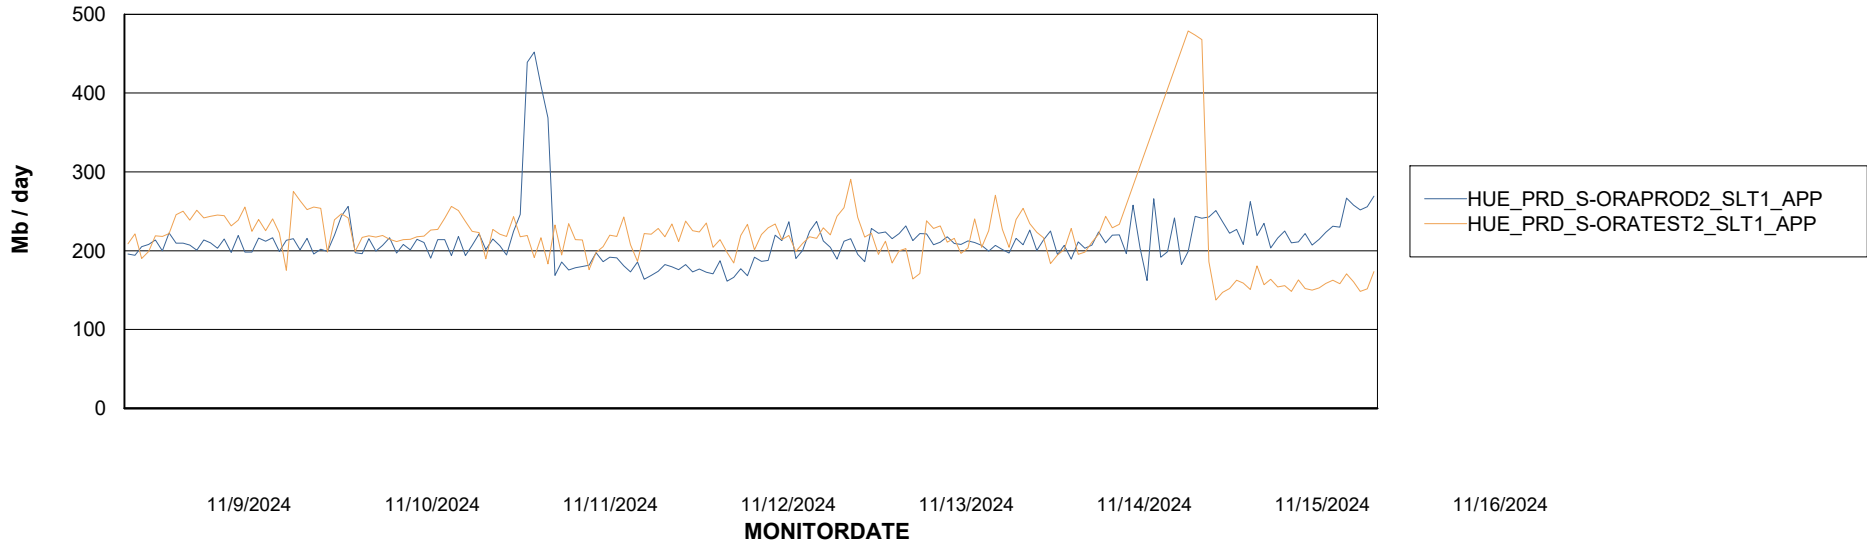

ABSSolute Application Server Services

Avg memory used per ABS Server Service