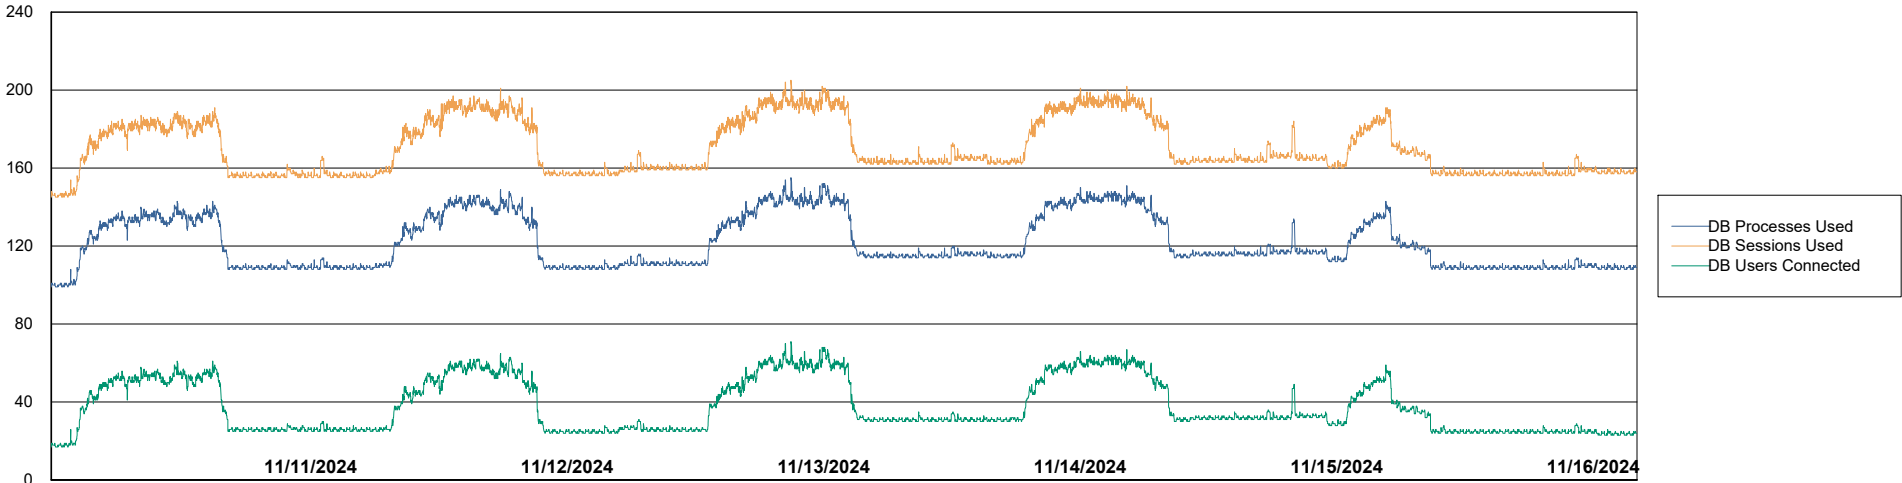

Database Performance HUE_PRD_S-ORAPROD2_ABS1