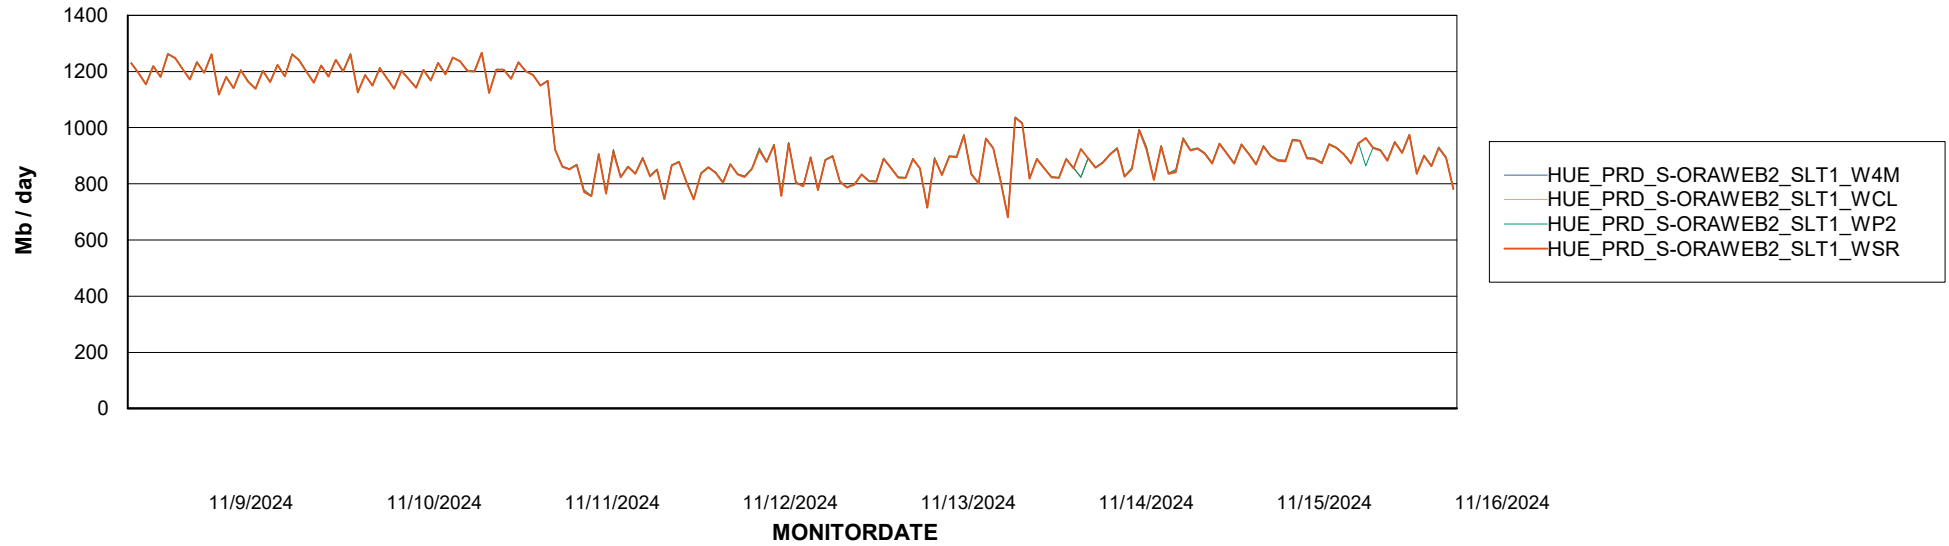

ABSSolute Web Component Services

Avg memory used per ABS Web component