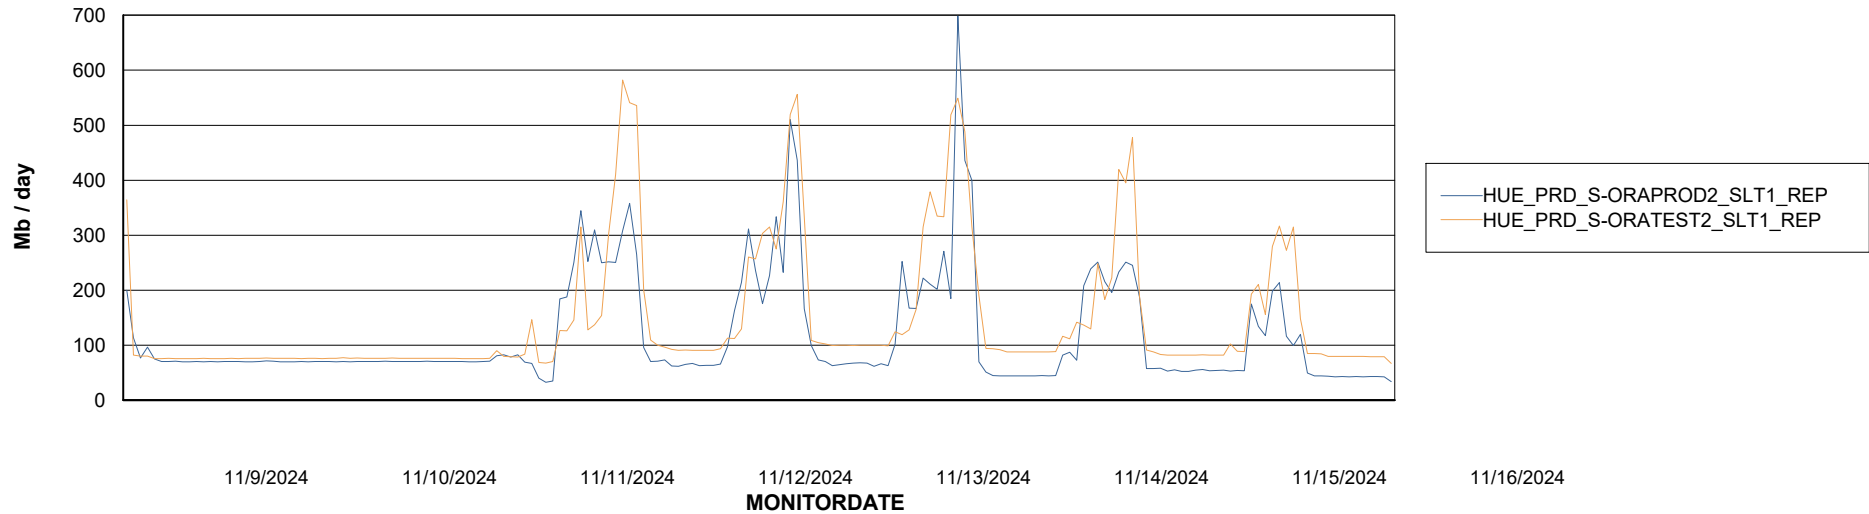

Avg memory used per ABS Server Service

Avg users per day per ABS server

Weekly SLA Customer Report

Customer HUE_Production
Database ID 154

ABSSolute Application ReportServer Services

Avg memory used per ReportServer Service