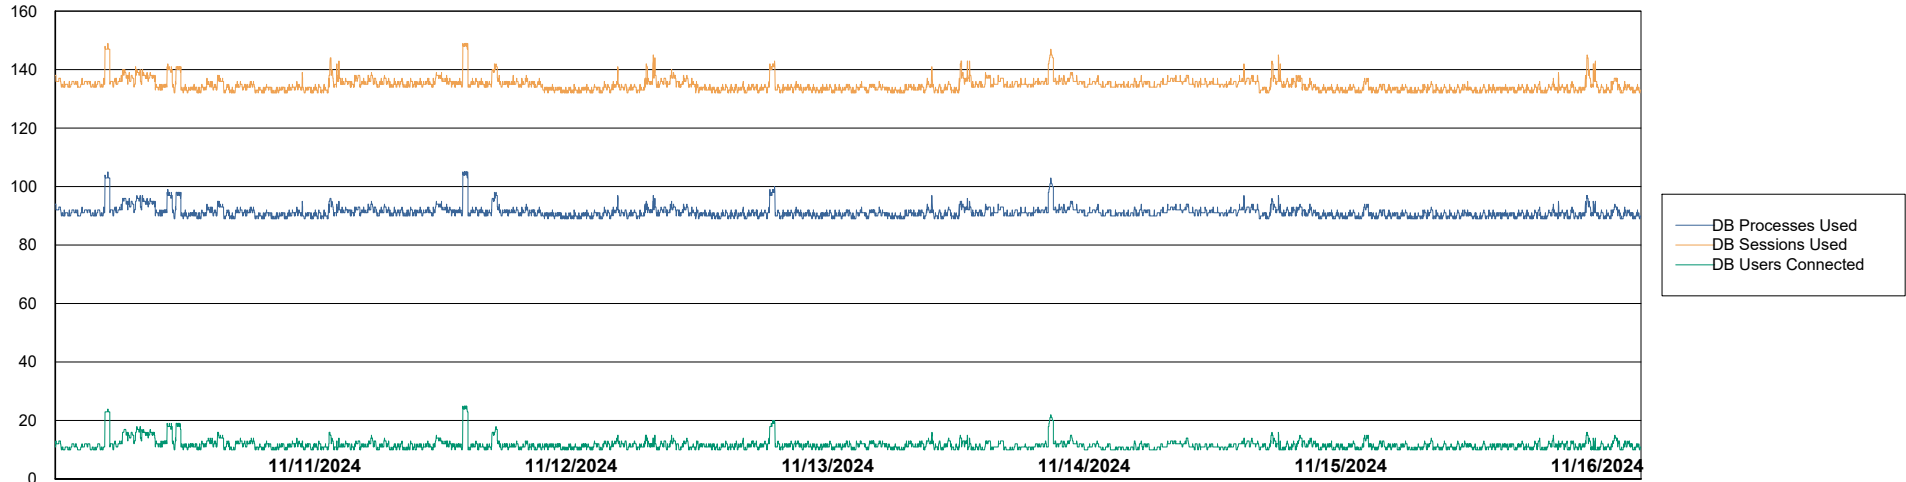

Database Performance HUE_PRD_S-ORABI2_ABS1