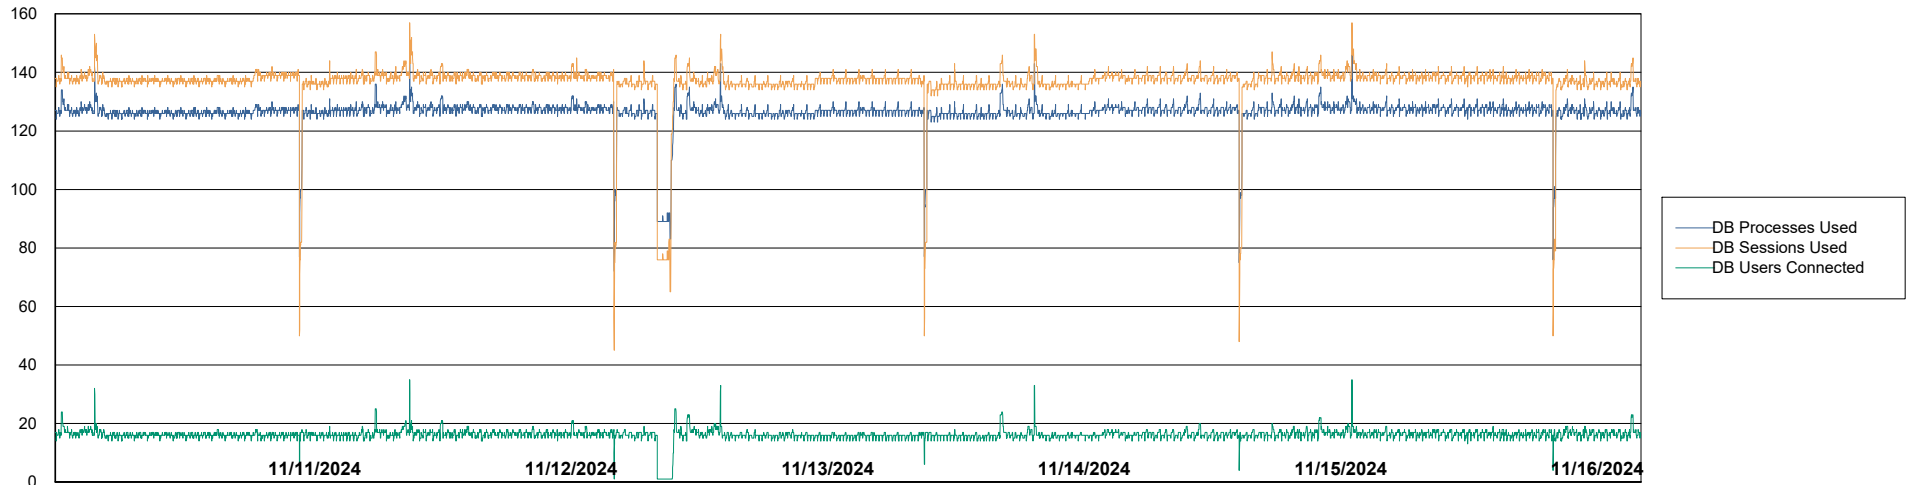

Weekly SLA Customer Report

Customer HUE_Production
Database ID 154

Database Performance HUE_PRD_S-ORABI2_ABS1

Weekly SLA Customer Report

Customer HUE_Production
Database ID 154

Database Performance HUE_PRD_S-ORABI2024_ABS1 (Future Live OAS)