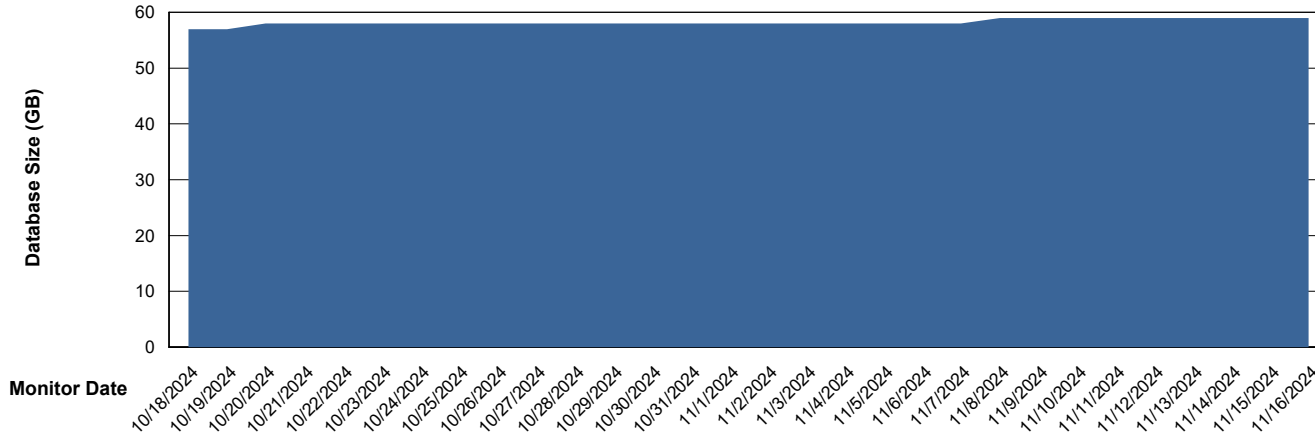

DB Processes Max 1,000

Weekly SLA Customer Report

Customer HUE_Production
Database ID 154

DATABASE SIZE HUE_PRD_S-ORABI2_ABS1

Database growth over last month

DATABASE SIZE HUE_PRD_S-ORABI2024_ABS1 (Future Live OAS)