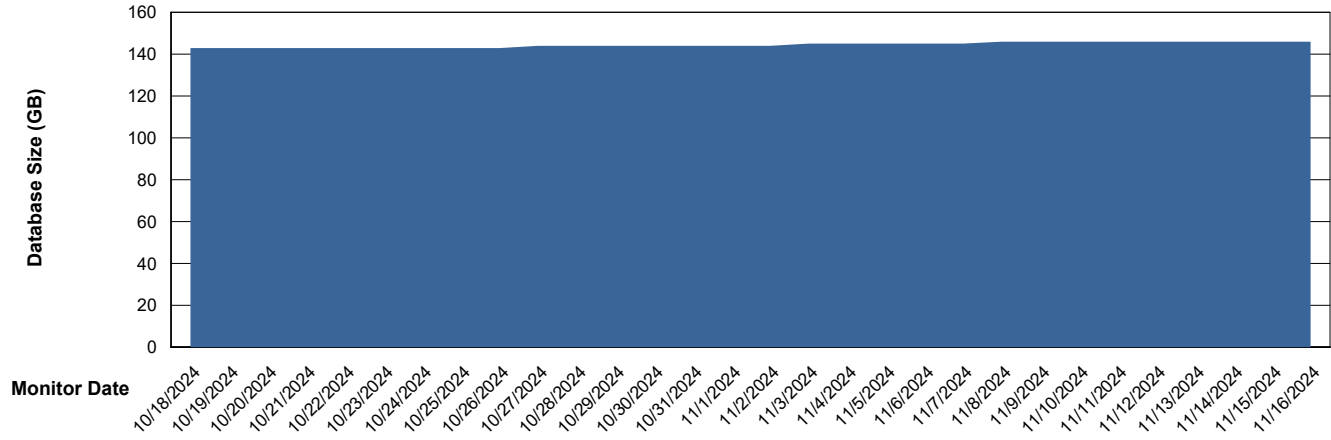

Database growth over last month

Weekly SLA Customer Report

Customer HUE_Production
Database ID 154

DATABASE SIZE HUE_PRD_S-ORAPROD2_ABS1

Database growth over last month

Weekly SLA Customer Report

Customer HUE_Production
 Database ID 154