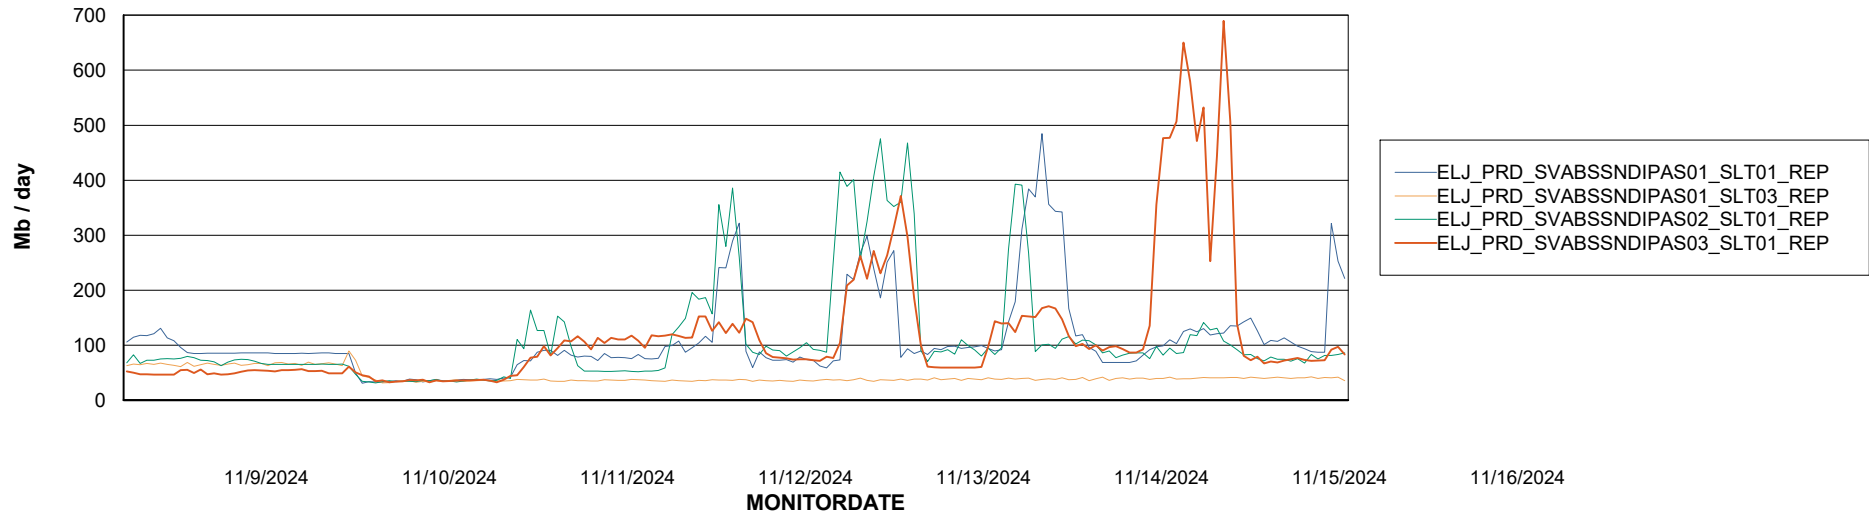

Avg memory used per ABS Server Service

Avg users per day per ABS server

Weekly SLA Customer Report

Customer ELJ Production
Database ID 72

ABSSolute Application ReportServer Services

Avg memory used per ReportServer Service