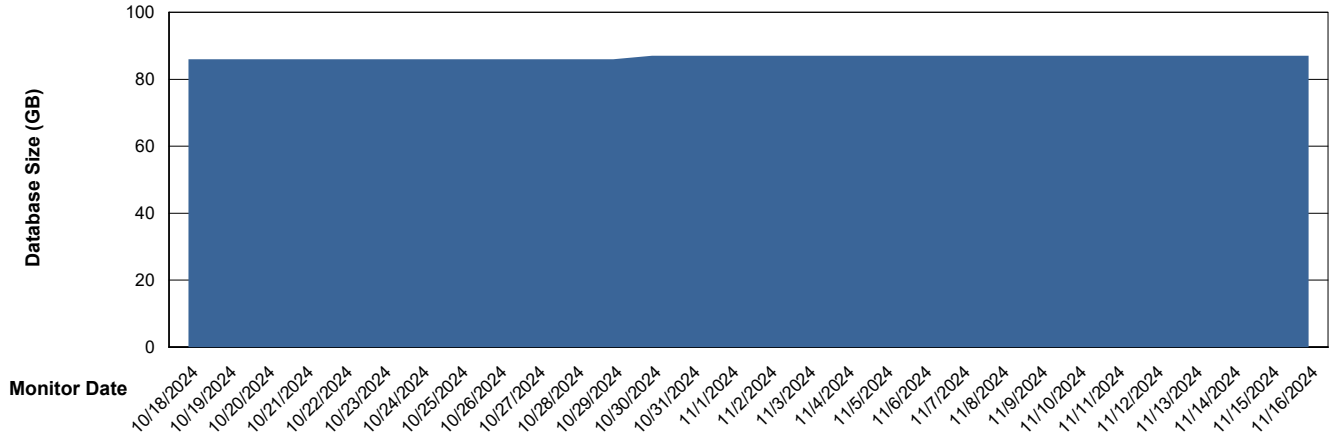

DB Processes Max 0
DB Processes Max 1,000

Weekly SLA Customer Report

Customer ELJ Production
Database ID 72

Database Performance ELJ_PRD_FRASEQXPRDDB03_ABS1

Weekly SLA Customer Report

Customer ELJ Production
Database ID 72

DATABASE SIZE ELJ_PRD_FRASEQXPRDDB01_ABS1

Database growth over last month

DATABASE SIZE ELJ_PRD_FRASEQXPRDDB03_ABS1

Database growth over last month

Weekly SLA Customer Report

Customer ELJ Production
 Database ID 72