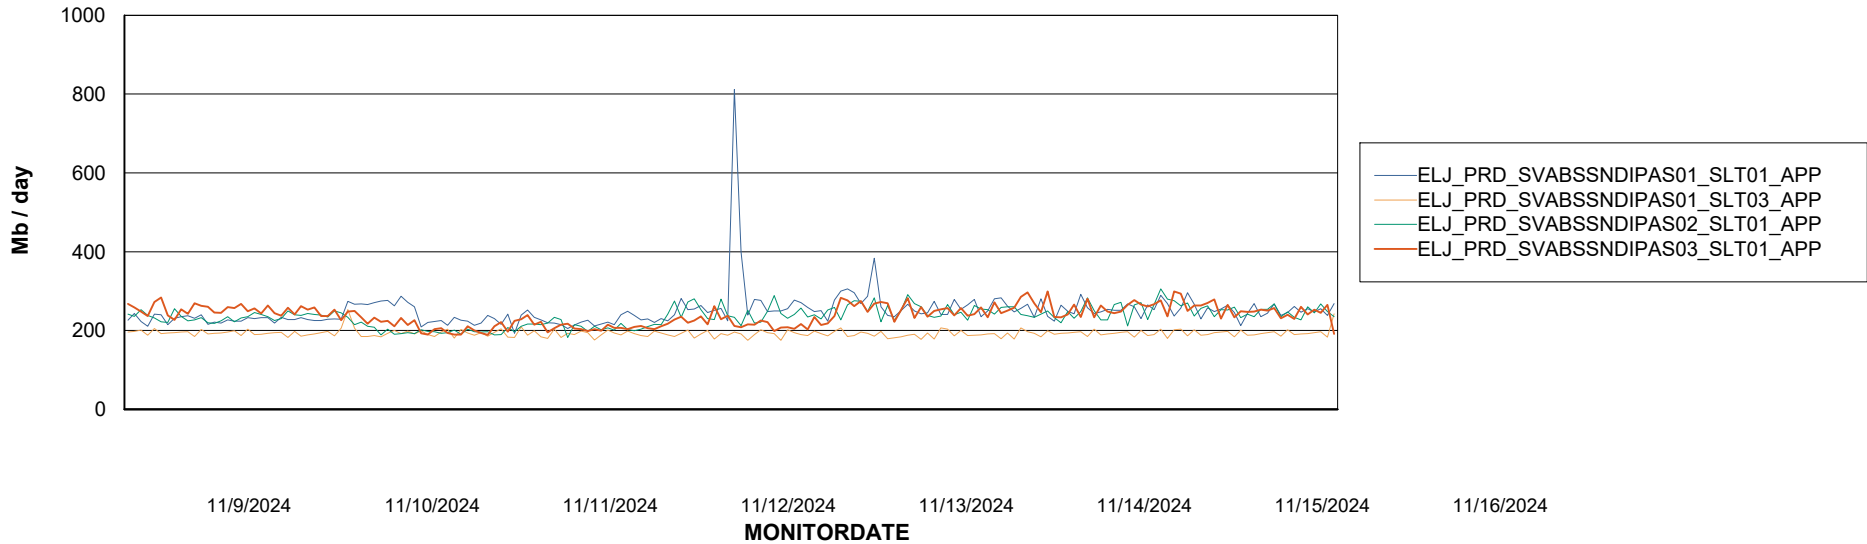

ABSSolute Application Server Services

Avg memory used per ABS Server Service