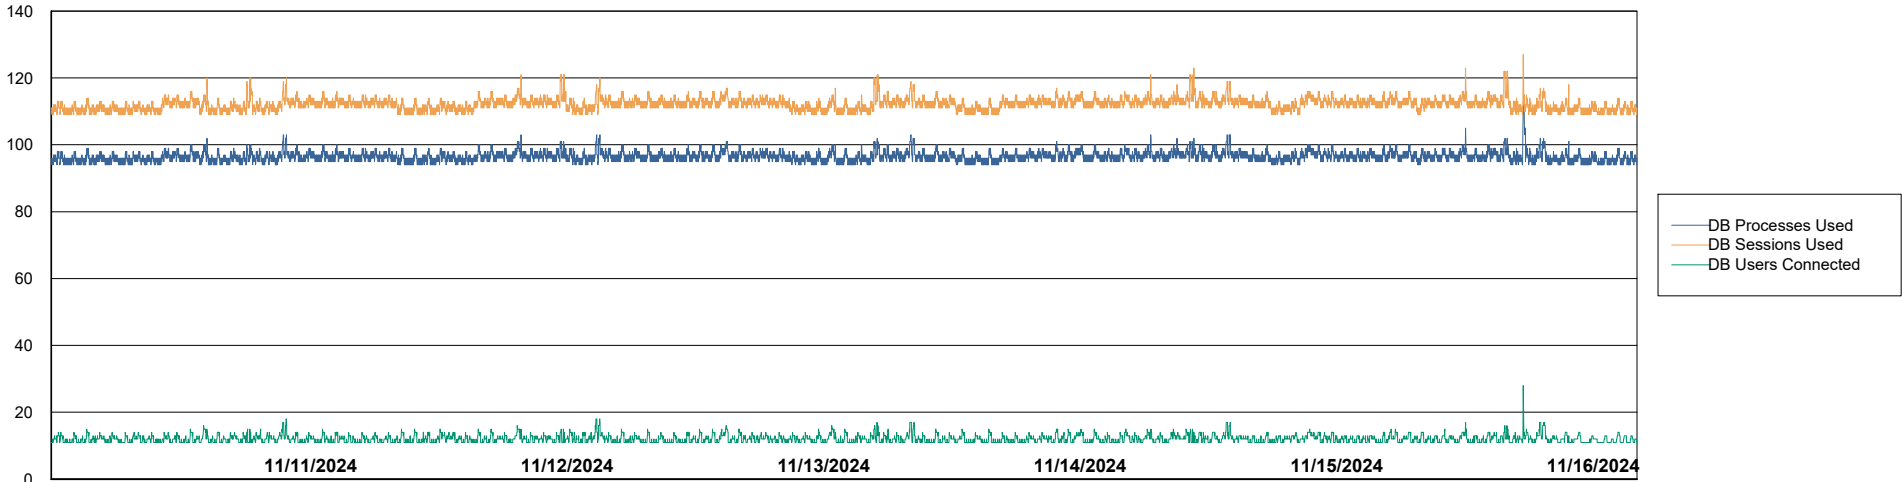

DB Processes Max 0
DB Processes Max 1,000

Weekly SLA Customer Report

Customer ELJ Production
Database ID 72

Database Performance ELJ_PRD_FRASEQXPRDDB03_ABS1

Weekly SLA Customer Report

Customer ELJ Production
Database ID 72