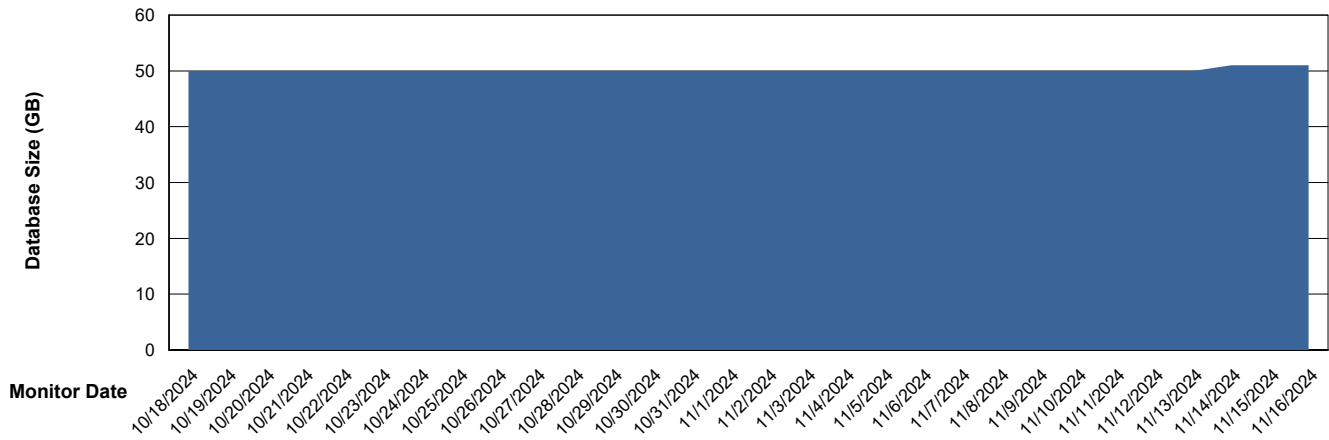

DB Processes Max 0
DB Processes Max 1,000

Weekly SLA Customer Report

Customer ELJ Production
Database ID 72

Database Performance ELJ_PRD_FRASEQXPRDDB03_ABS1

Weekly SLA Customer Report

Customer ELJ Production
Database ID 72

DATABASE SIZE ELJ_PRD_FRASEQXPRDDB01_ABS1

Database growth over last month

DATABASE SIZE ELJ_PRD_FRASEQXPRDDB03_ABS1

Database growth over last month

Weekly SLA Customer Report

Customer ELJ Production
 Database ID 72