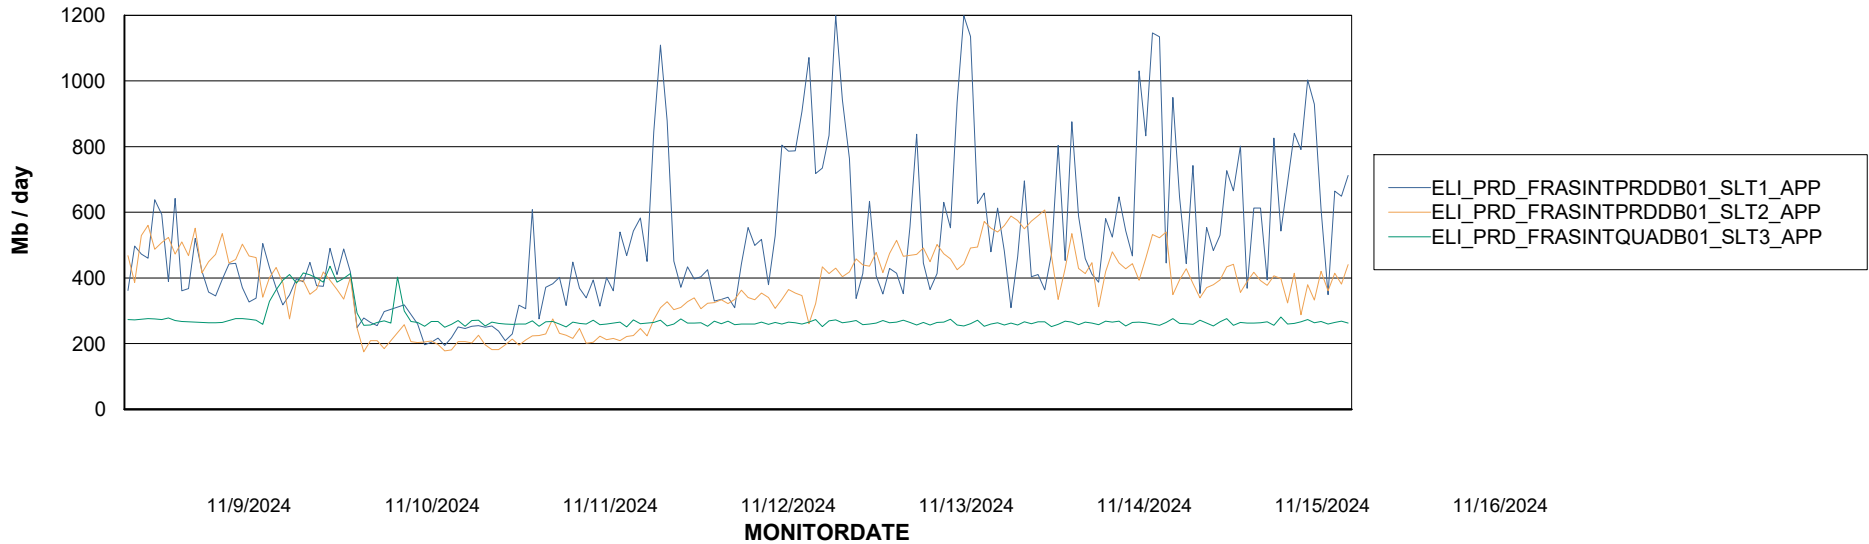

ABSSolute Application Server Services

Avg memory used per ABS Server Service