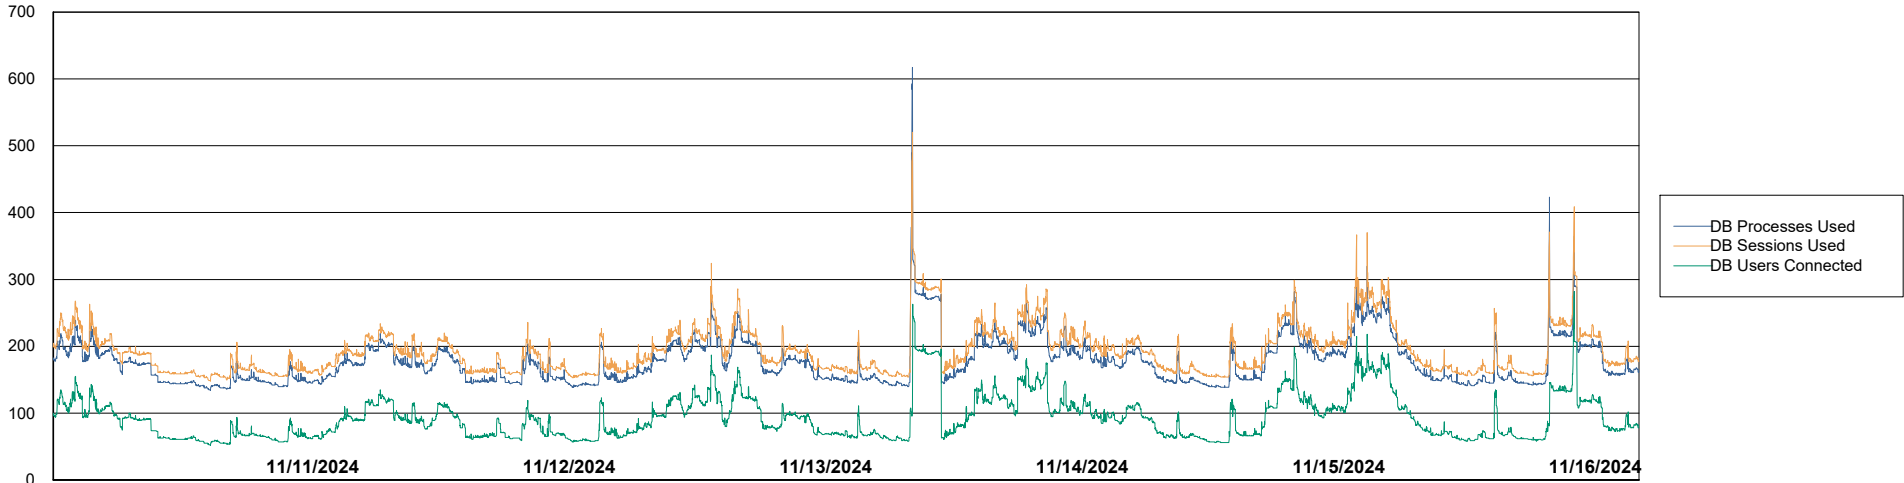

Weekly SLA Customer Report

Customer ELI_Production
Database ID 62

Database Performance ELI_PRD_FRASEQXPRDDB04-BI_ABS1

Weekly SLA Customer Report

Customer ELI_Production
Database ID 62

Database Performance ELI_PRD_FRASINTPRDDB01_ABS1