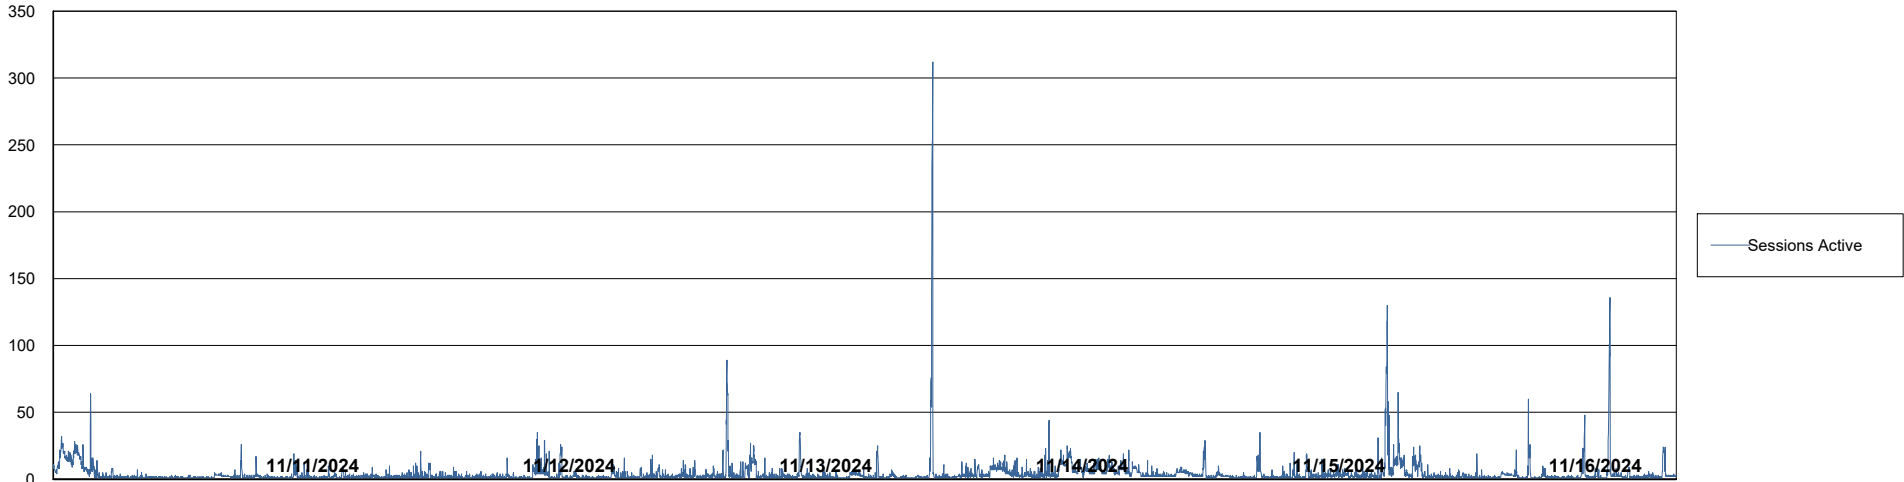

Weekly SLA Customer Report

Customer ELI_Production
Database ID 62

Database Performance ELI_PRD_FRASEQXPRDDB04-BI_ABS1

Weekly SLA Customer Report

Customer ELI_Production
Database ID 62

Database Performance ELI_PRD_FRASINTPRDDB01_ABS1