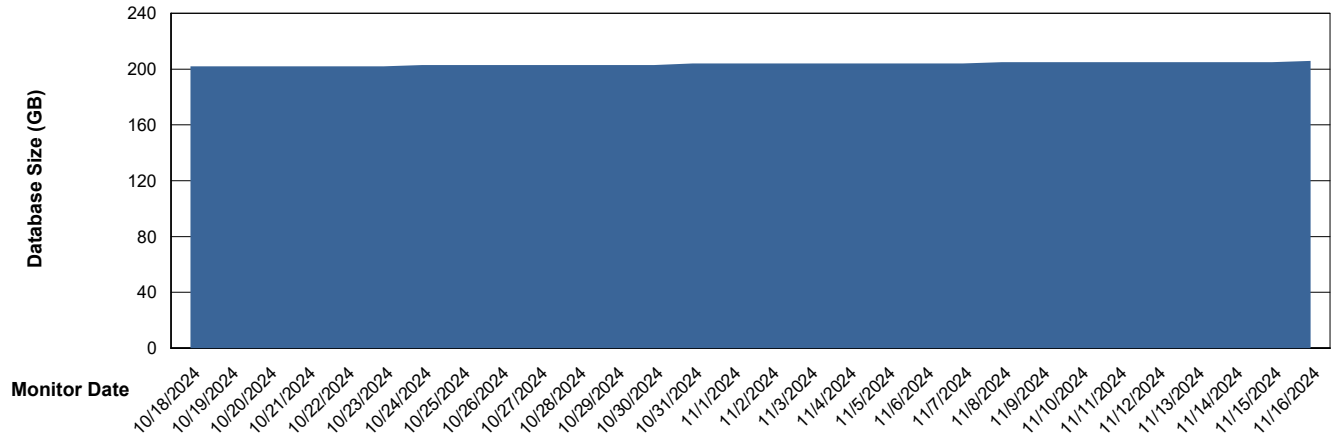

DATABASE SIZE ELI_PRD_FRASEQXPRDDB04-BI_ABS1

Database growth over last month