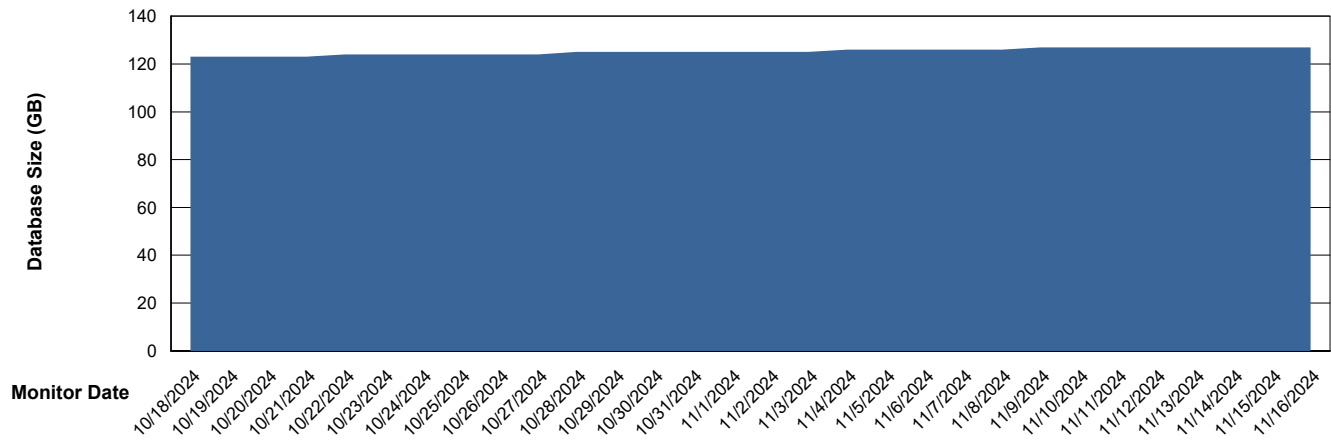

DATABASE SIZE ELI_PRD_FRASINTPRDDB01_ABS1

Database growth over last month