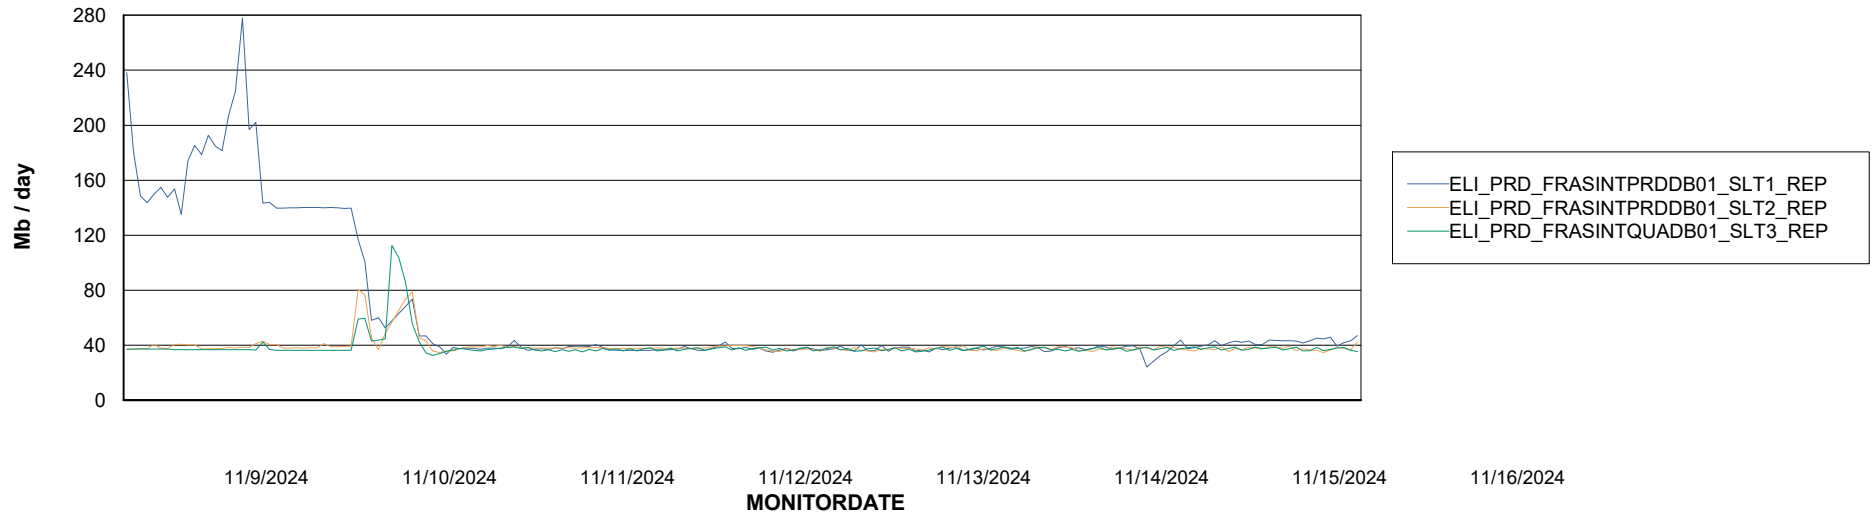

ABSSolute Application ReportServer Services

Avg memory used per ReportServer Service