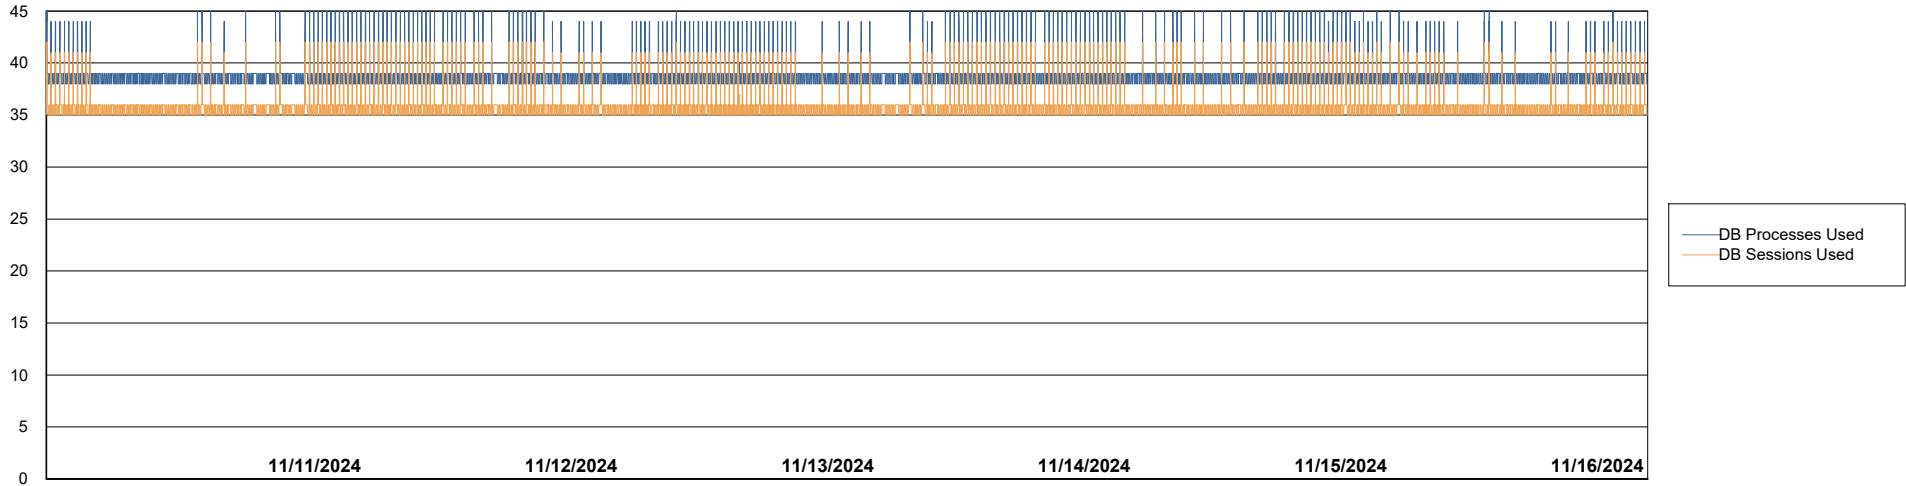

Database Performance ELI_PRD_FRASINTQUADB01_HSBABS1

DB Processes Max 1,000