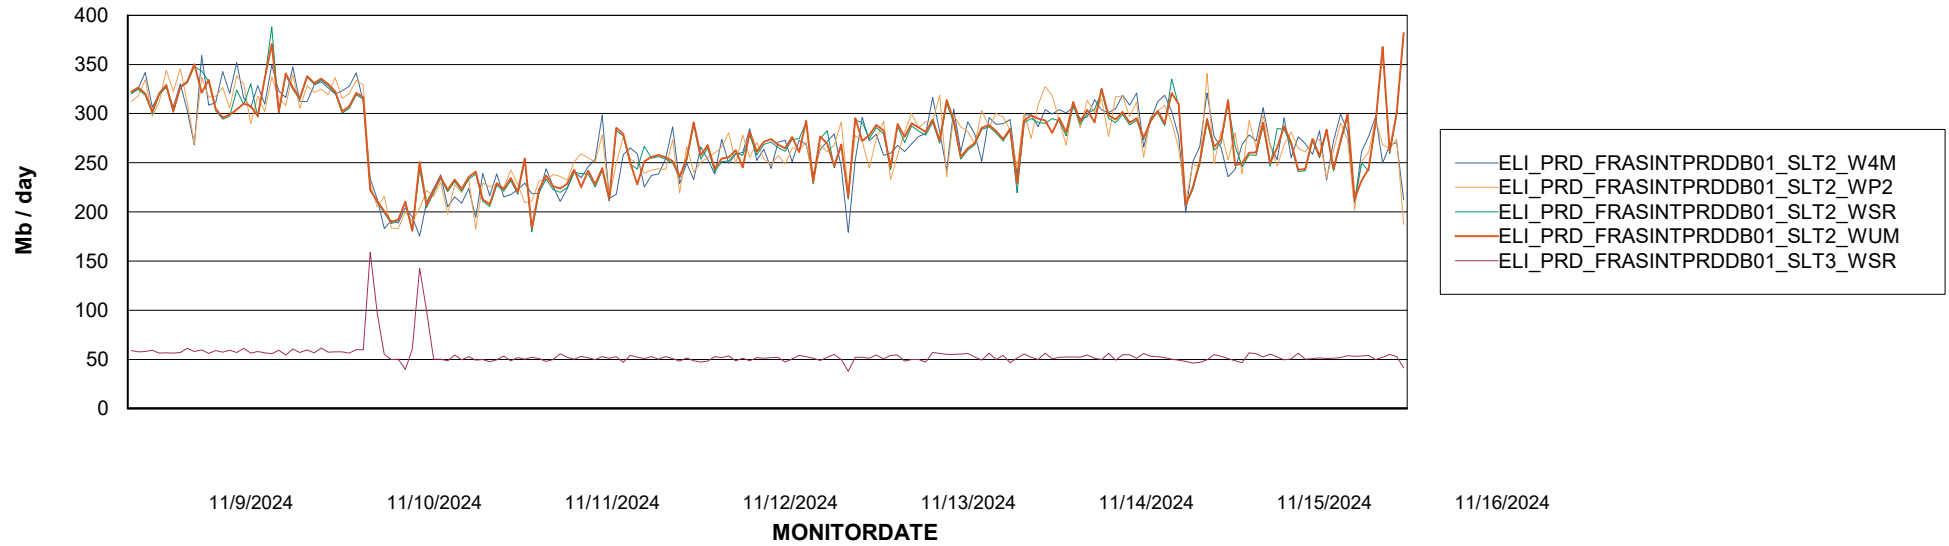

ABSSolute Application ReportServer Services

Avg memory used per ReportServer Service

Weekly SLA Customer Report

Customer ELI_Production
Database ID 62

ABSolute Web Component Services

Avg memory used per ABS Web component