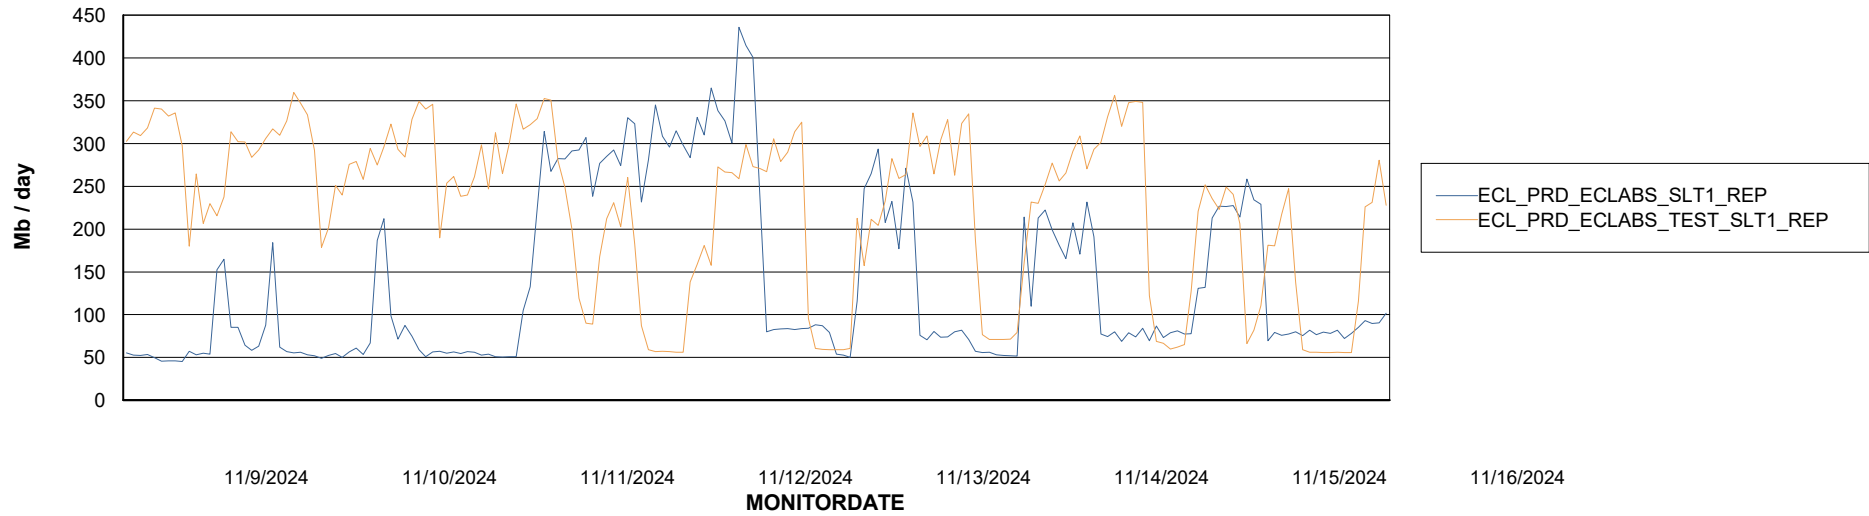

Avg memory used per ABS Server Service

Avg users per day per ABS server

Weekly SLA Customer Report

Customer ECL_Production
Database ID 156

ABSSolute Application ReportServer Services

Avg memory used per ReportServer Service