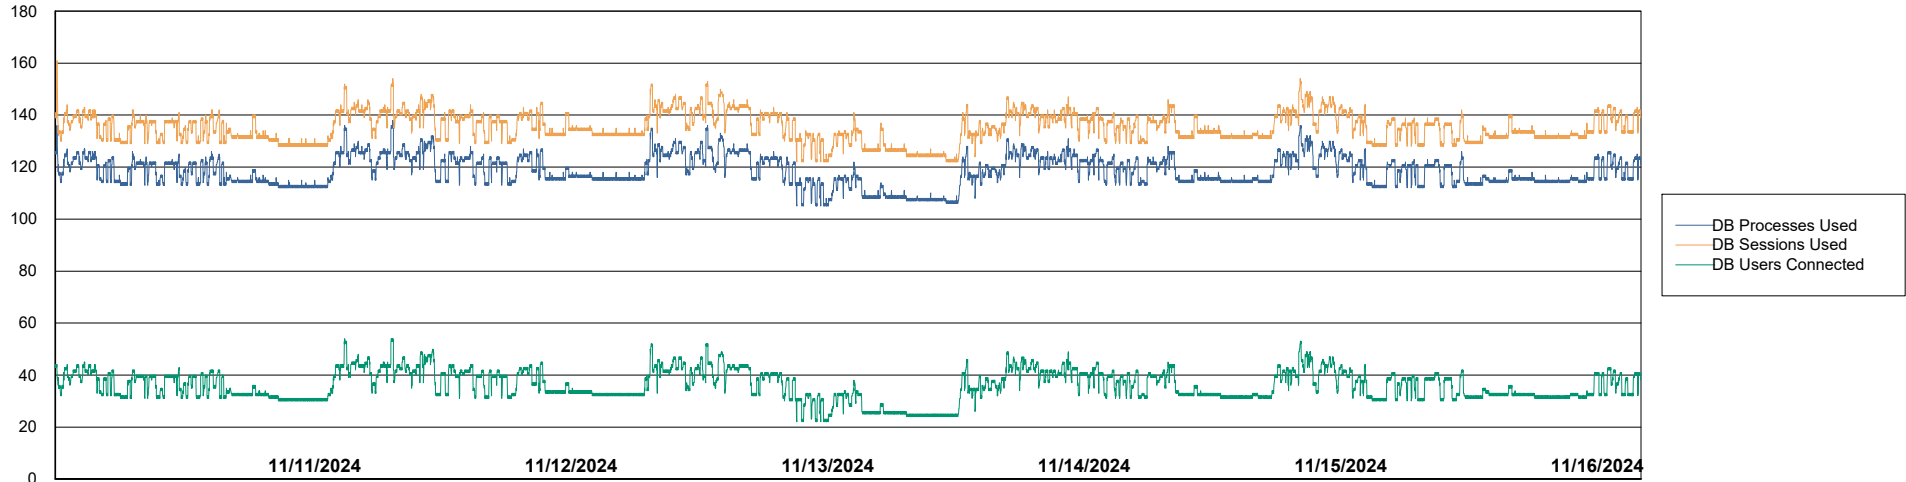

Weekly SLA Customer Report

Customer ECL_Production
Database ID 156

Harddisk Usage ECL_PRD_ECLABS-WEB

	Free disk space on C: (%)	Total disk space on C: (Gb)	Used disk space on C: (Gb)
11/16/2024	39	99	61
11/15/2024	39	99	61
11/14/2024	39	99	61
11/13/2024	39	99	61
11/12/2024	28	99	71
11/11/2024	28	99	71
11/10/2024	28	99	71

Weekly SLA Customer Report

Customer ECL_Production
Database ID 156

Database Performance ECL_PRD_ECLABS_ABS1

Weekly SLA Customer Report

Customer ECL_Production
Database ID 156

Database Performance ECL_PRD_ECLABS-TEST_HSBABS1