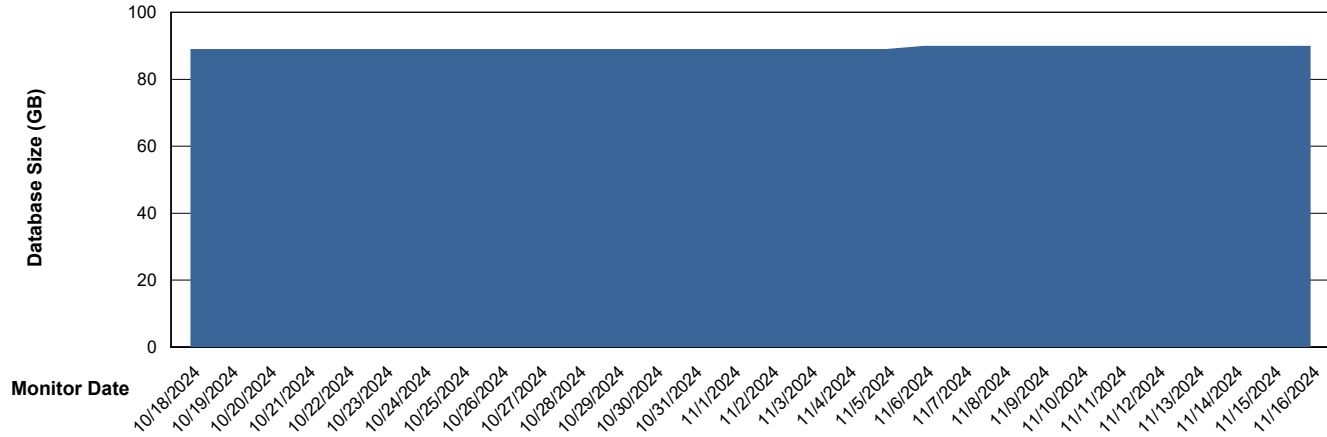

DB Processes Max 1,000

Weekly SLA Customer Report

Customer ECL_Production
 Database ID 156

DATABASE SIZE ECL_PRD_ECLABS_ABS1

Database growth over last month

Database Tablespace ECL_PRD_ECLABS_ABS1

Date	Tablespace Name	Filesize (Gb)	Usedsize (Gb)	Percentage free
11/16/2024	ABSDATA	81	64	21
	INDX	10	7	26
11/15/2024	ABSDATA	81	64	21
	INDX	10	7	26
11/14/2024	ABSDATA	81	64	21
	INDX	10	7	26
11/13/2024	ABSDATA	81	64	21
	INDX	10	7	26
11/12/2024	ABSDATA	81	64	21
	INDX	10	7	26
11/11/2024	ABSDATA	81	64	21
	INDX	10	7	26
11/10/2024	ABSDATA	81	64	21
	INDX	10	7	26

Weekly SLA Customer Report

Customer ECL_Production
Database ID 156

Standby Database Health ECL_Production

Recovery lag for last 7 days

Weekly SLA Customer Report

Customer ECL_Production
Database ID 156

ABSSolute Application Server Services