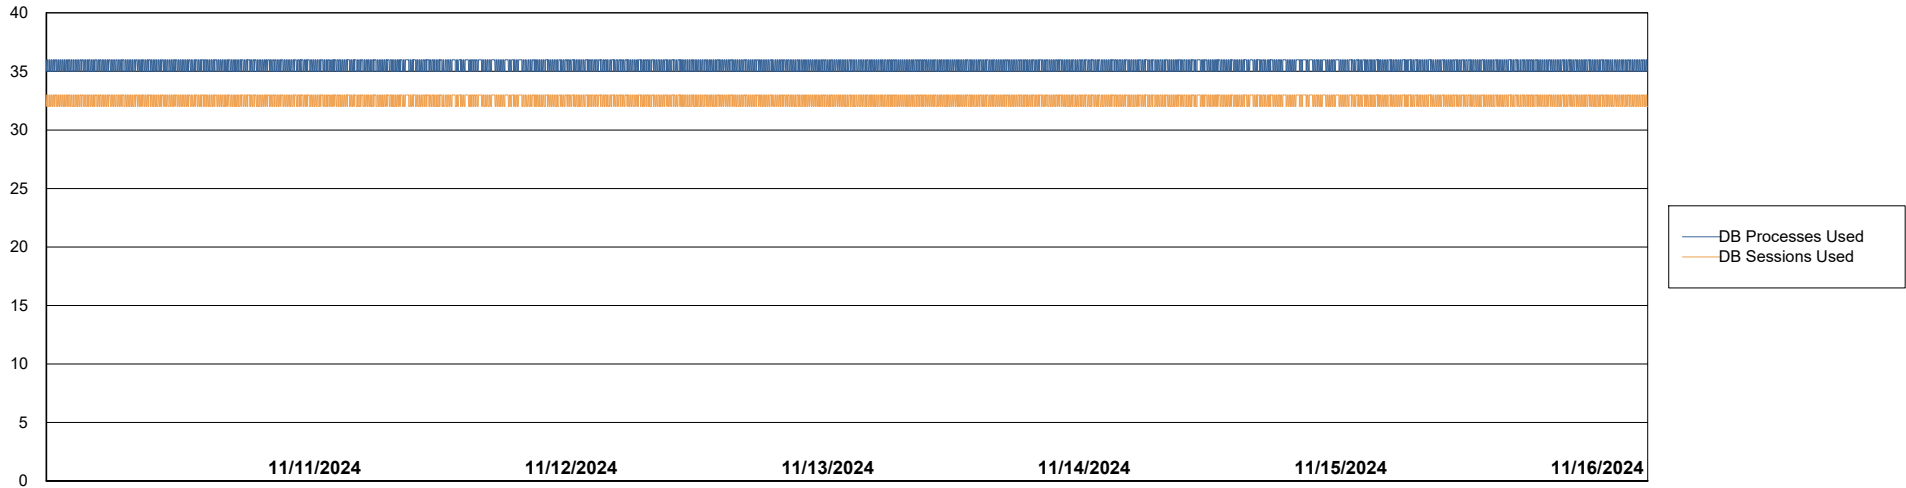

Weekly SLA Customer Report

Customer ECL_Production
Database ID 156

Database Performance ECL_PRD_ECLABS_ABS1

Weekly SLA Customer Report

Customer ECL_Production
Database ID 156

Database Performance ECL_PRD_ECLABS-TEST_HSBABS1

DB Processes Max 1,000

Weekly SLA Customer Report

Customer ECL_Production
 Database ID 156

DATABASE SIZE ECL_PRD_ECLABS_ABS1

Database growth over last month

Database Tablespace ECL_PRD_ECLABS_ABS1

Date	Tablespace Name	Filesize (Gb)	Usedsize (Gb)	Percentage free
11/16/2024	ABSDATA	81	64	21
	INDX	10	7	26
11/15/2024	ABSDATA	81	64	21
	INDX	10	7	26
11/14/2024	ABSDATA	81	64	21
	INDX	10	7	26
11/13/2024	ABSDATA	81	64	21
	INDX	10	7	26
11/12/2024	ABSDATA	81	64	21
	INDX	10	7	26
11/11/2024	ABSDATA	81	64	21
	INDX	10	7	26
11/10/2024	ABSDATA	81	64	21
	INDX	10	7	26