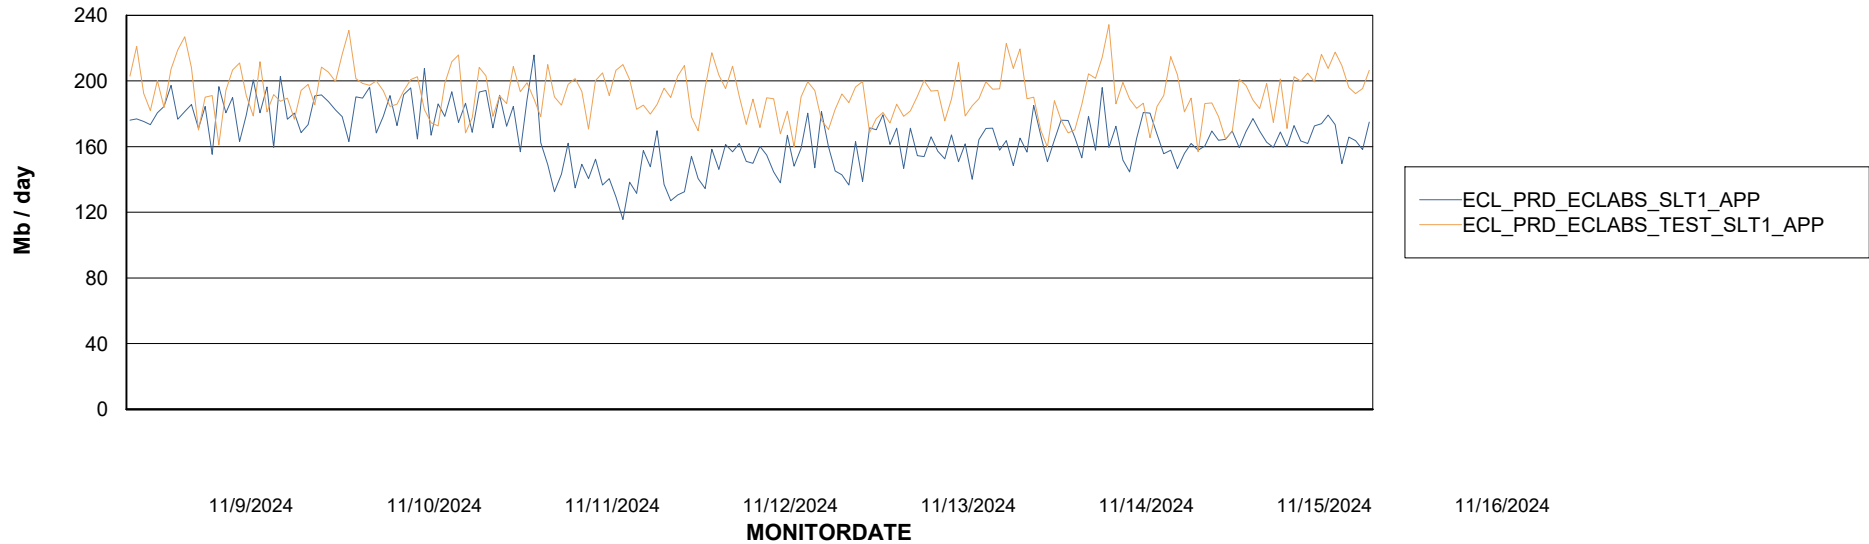

ABSSolute Application Server Services

Avg memory used per ABS Server Service