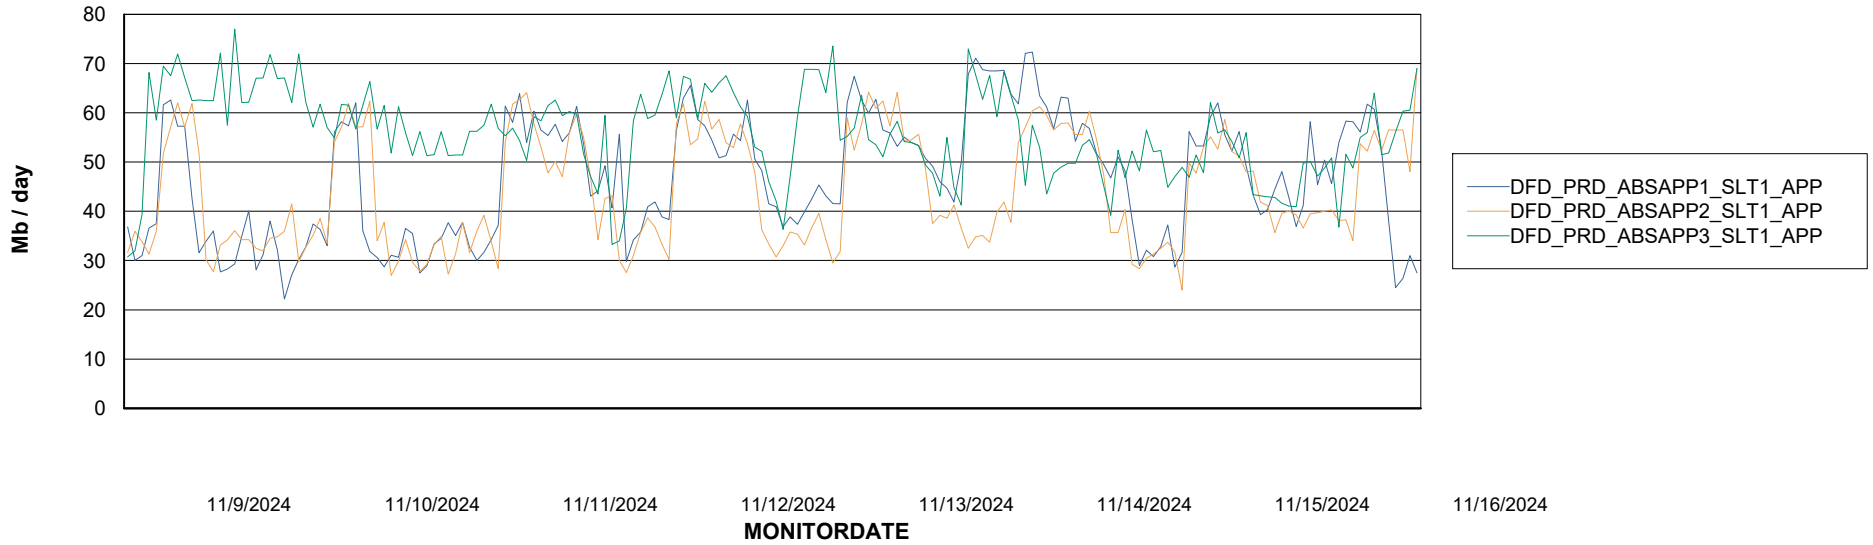

ABSSolute Application Server Services

Avg memory used per ABS Server Service