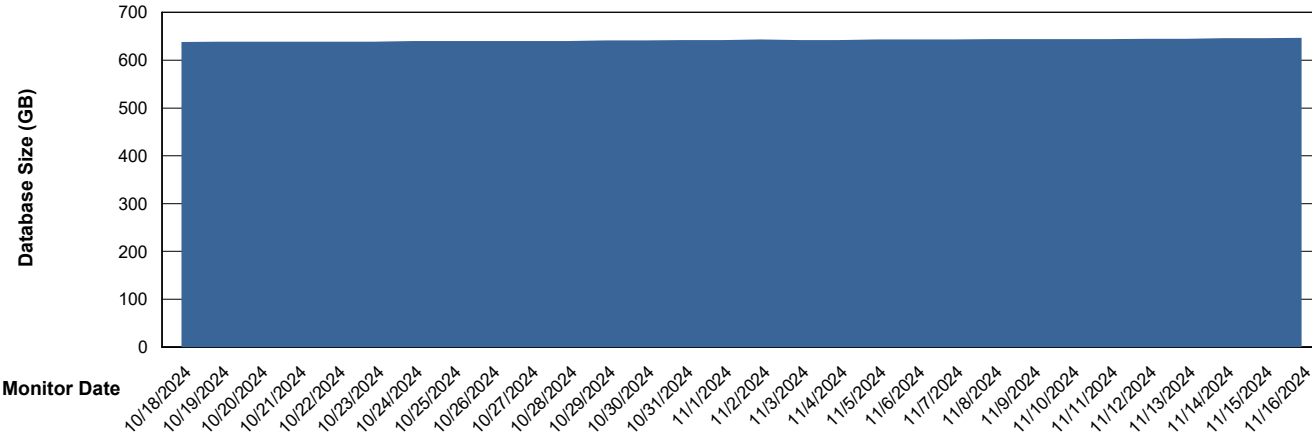

DB Processes Max 1,000

Weekly SLA Customer Report

Customer CUS_Production (24/7)
 Database ID 131

DATABASE SIZE CUS_PRD_ABSDB1_ABS1

Database growth over last month

Database Tablespace CUS_PRD_ABSDB1_ABS1

Date	Tablespace Name	Filesize (Gb)	Usedsize (Gb)	Percentage free
11/16/2024	ABSDATA	286	239	16
	INDX	465	392	16
11/15/2024	ABSDATA	286	239	16
	INDX	465	391	16
11/14/2024	ABSDATA	286	239	16
	INDX	465	391	16
11/13/2024	ABSDATA	286	239	17
	INDX	465	391	16
11/12/2024	ABSDATA	286	239	17
	INDX	465	391	16
11/11/2024	ABSDATA	286	239	17
	INDX	465	390	16
11/10/2024	ABSDATA	286	239	17
	INDX	465	390	16

Weekly SLA Customer Report

Customer CUS_Production (24/7)
Database ID 131

Standby Database Health CUS_Production (24/7)

Recovery lag for last 7 days

Weekly SLA Customer Report

Customer CUS_Production (24/7)
Database ID 131