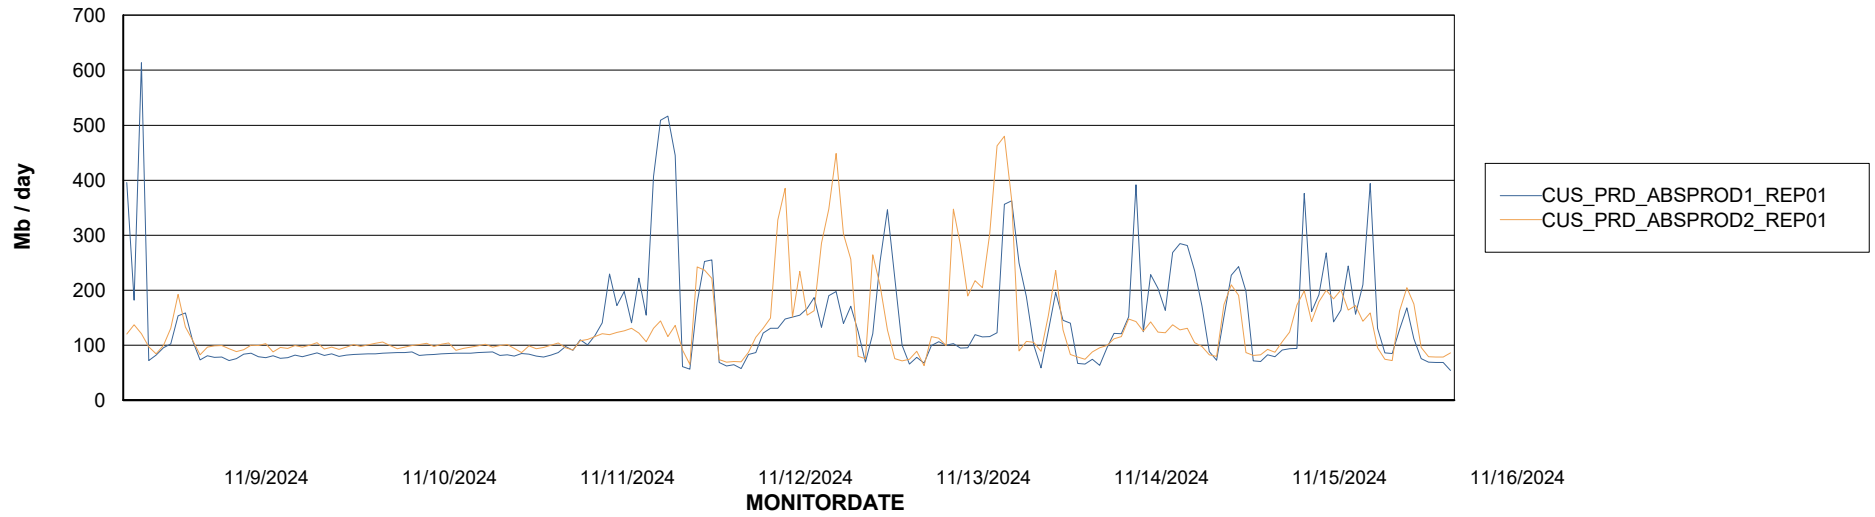

ABSSolute Application ReportServer Services

Avg memory used per ReportServer Service