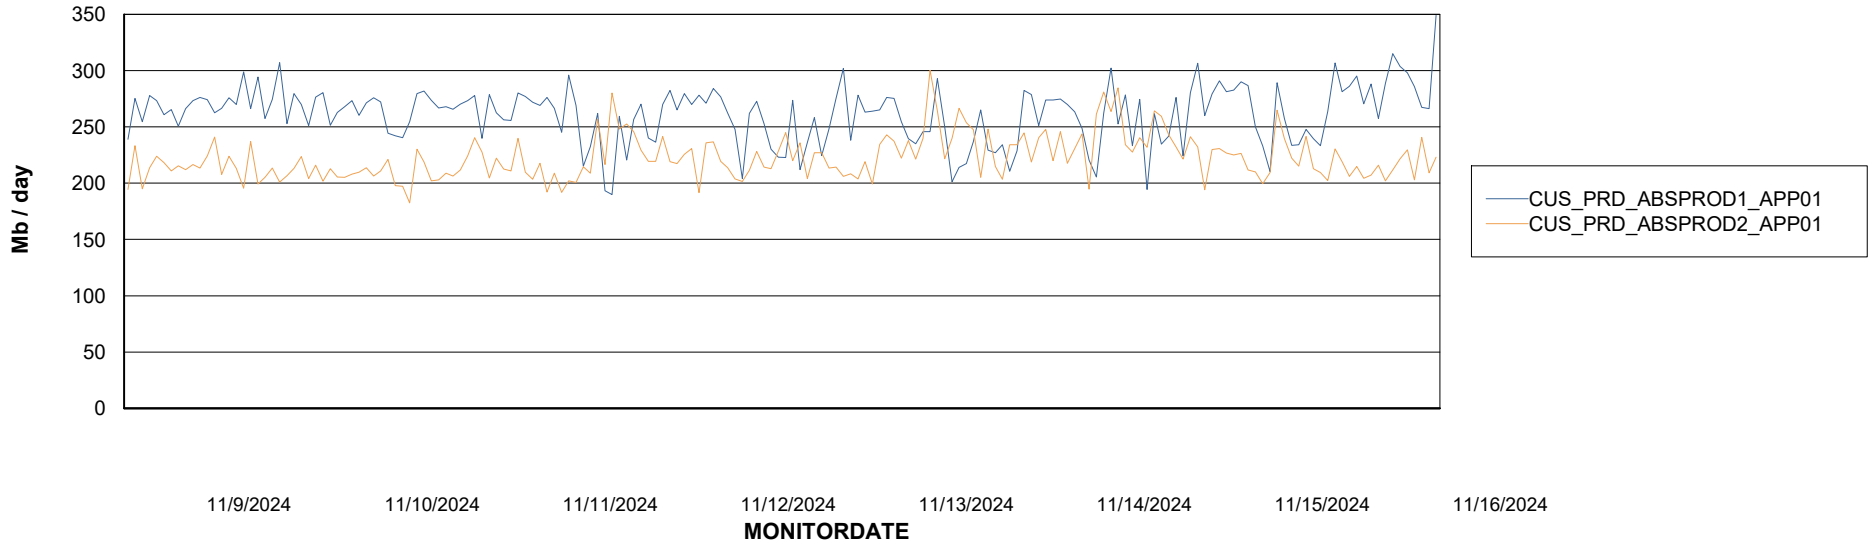

ABSSolute Application Server Services

Avg memory used per ABS Server Service