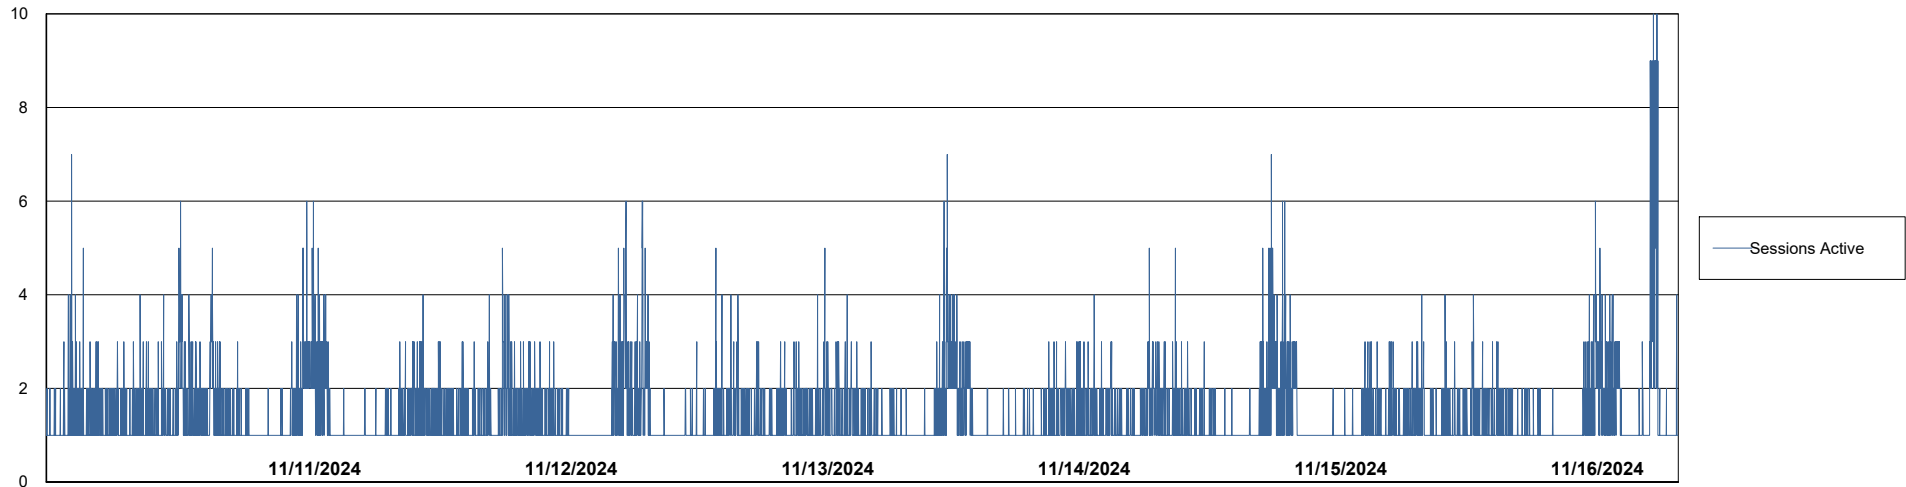

Database Performance CUS_PRD_ABSDB1_ABS1