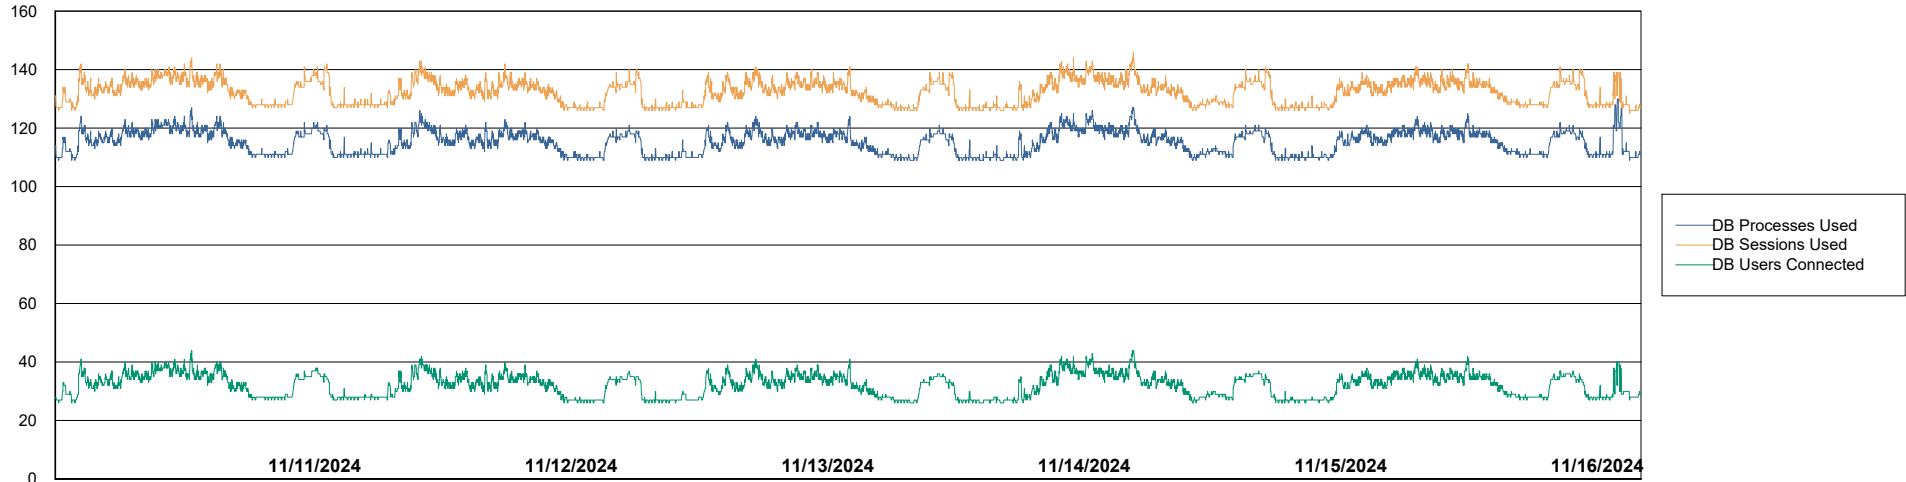

Database Performance CUS_PRD_ABSDB1_ABS1