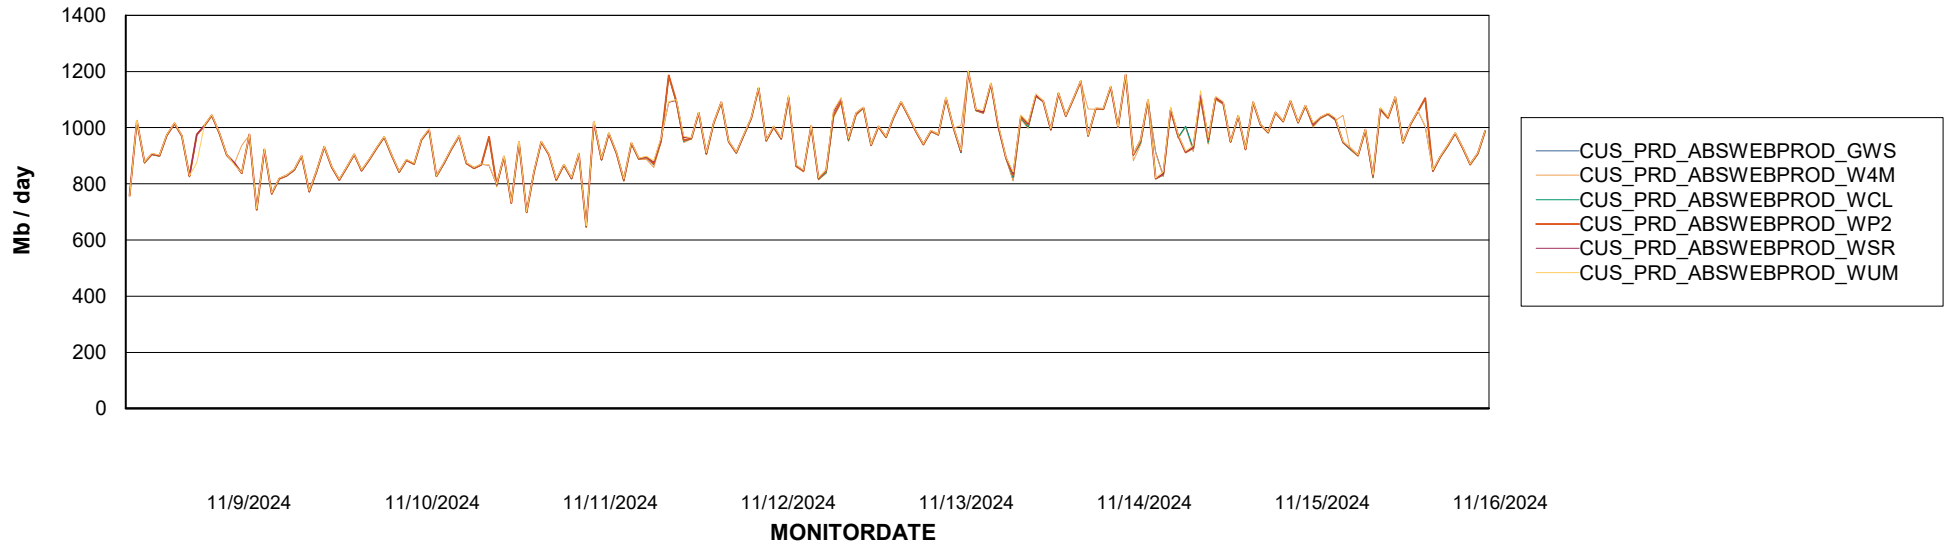

Avg memory used per ReportServer Service

Weekly SLA Customer Report

Customer CUS_Production (24/7)
Database ID 131

ABSSolute Web Component Services

Avg memory used per ABS Web component

Weekly SLA Customer Report