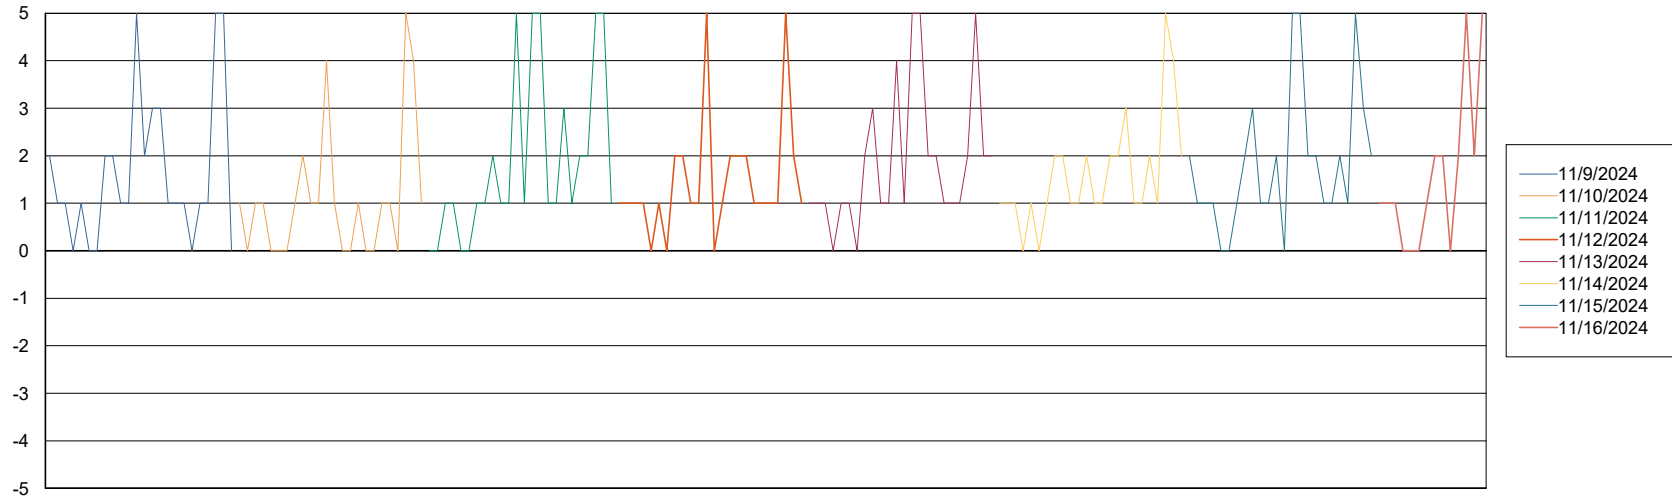

Recovery lag for last 7 days